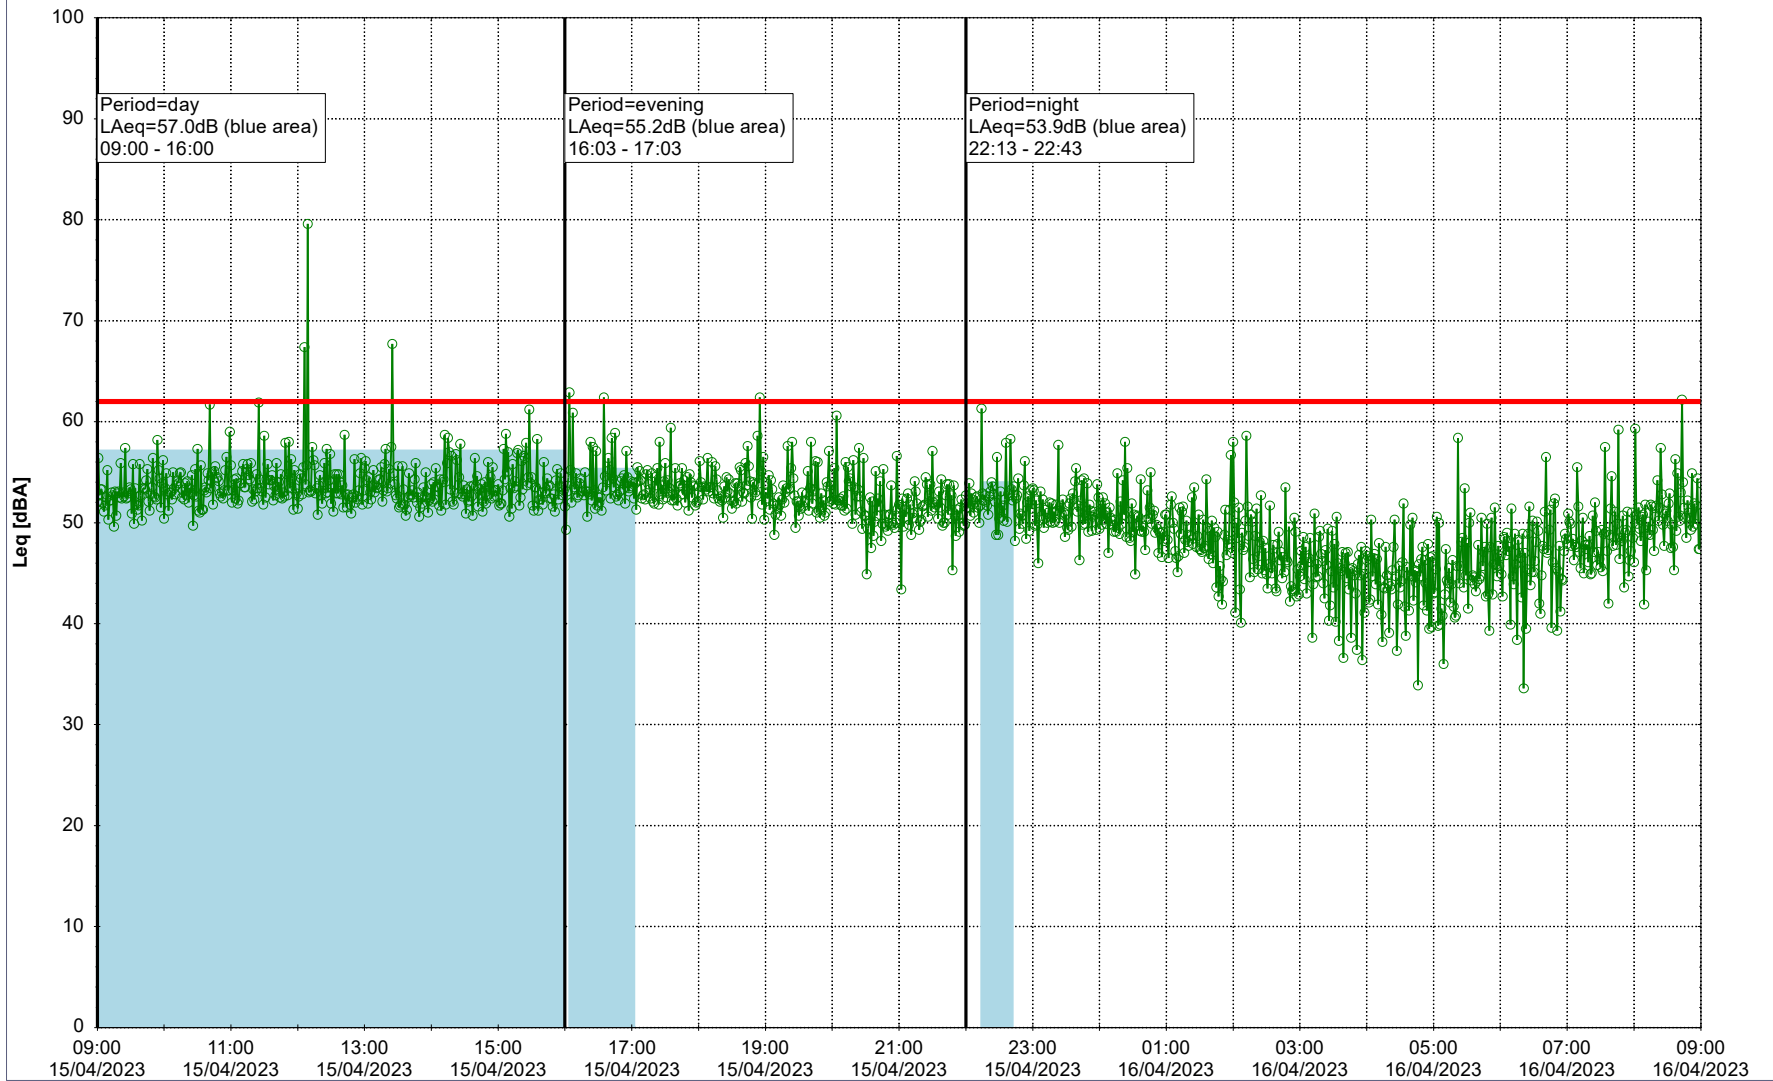

Noise Time Related Diagram

14/04/2023
15/04/2023

○○○○ GAB_NS01

Project: Kronos Sydhavnen
Construction: Gåsebæk
Location: N-V

Plan View

Remarks

...

Noise Time Related Diagram

15/04/2023
16/04/2023

○○○ GAB_NS01

Project: Kronos Sydhavnen
Construction: Gåsebæk
Location: N-V

Plan View

Remarks

...

Noise Time Related Diagram

16/04/2023
17/04/2023