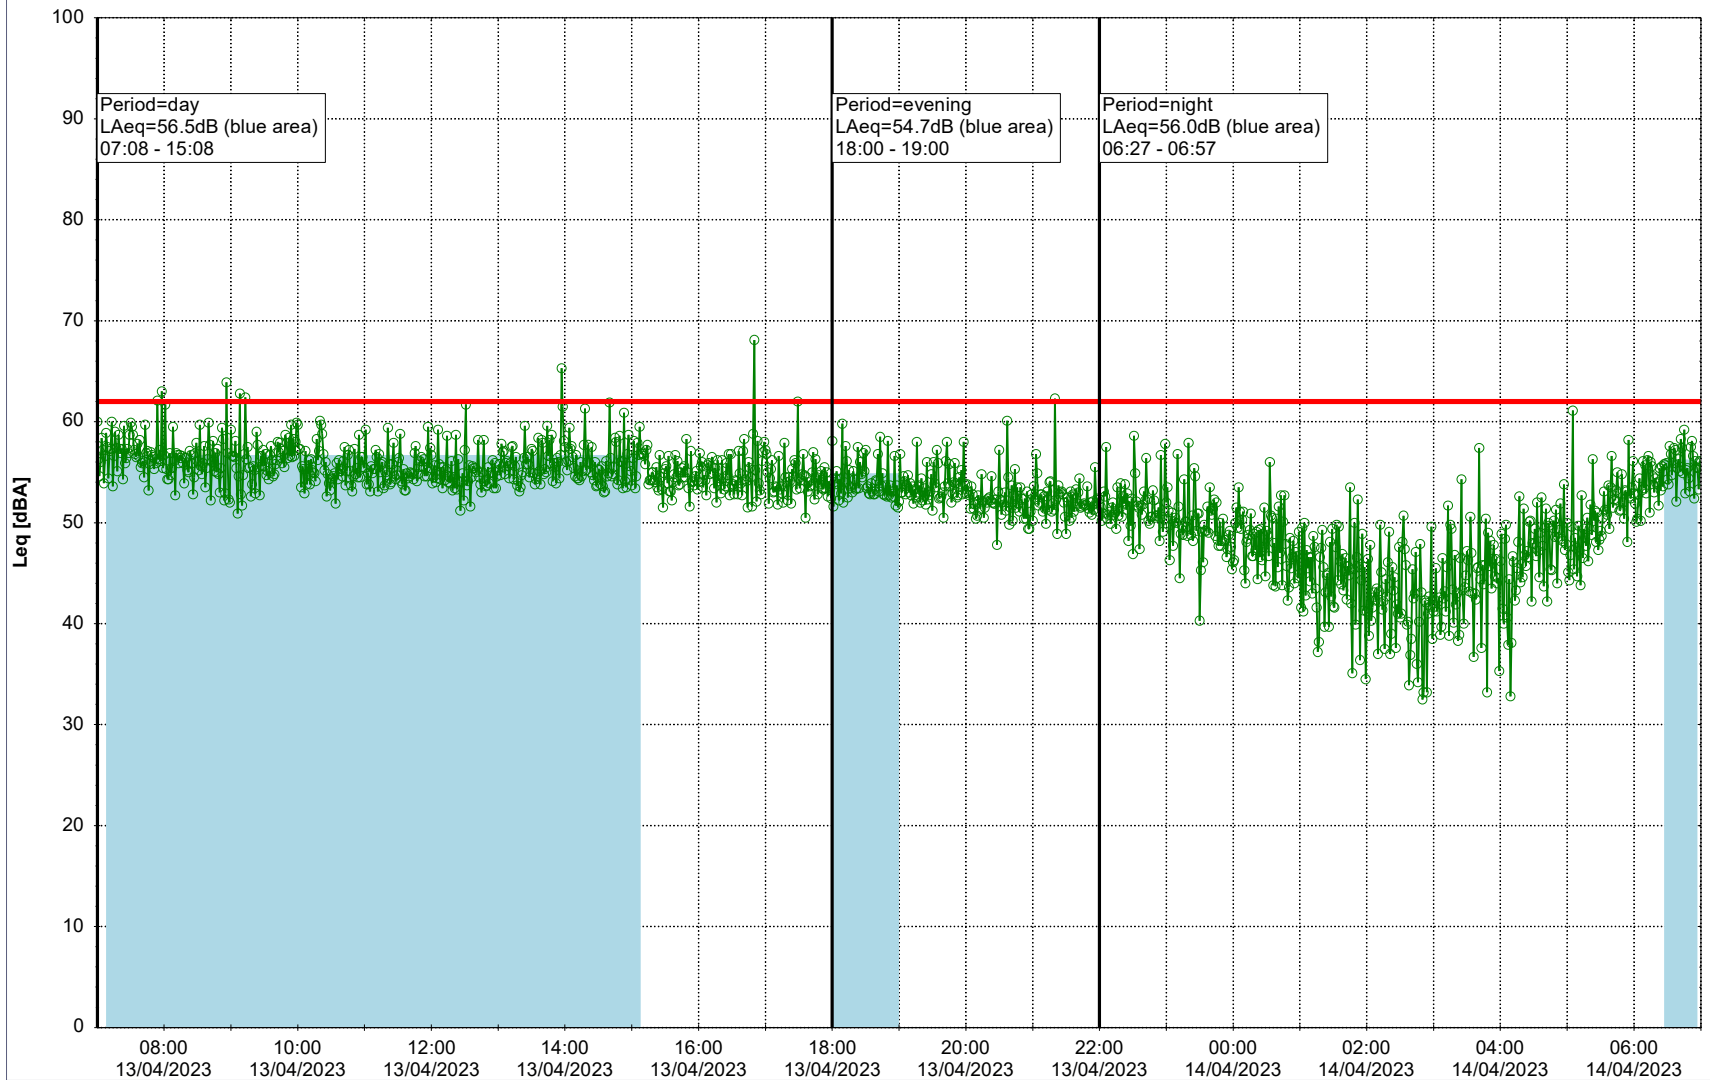

Remarks

...

Noise Time Related Diagram

12/04/2023
13/04/2023

○○○ GAB_NS01

Project: Kronos Sydhavnen
Construction: Gåsebæk
Location: N-V

Plan View

Remarks

...

Noise Time Related Diagram

13/04/2023
14/04/2023

○○○ GAB_NS01

Project: Kronos Sydhavnen
Construction: Gåsebæk
Location: N-V

Plan View

Remarks

...

Noise Time Related Diagram

14/04/2023
15/04/2023

○○○○ GAB_NS01

Project: Kronos Sydhavnen
Construction: Gåsebæk
Location: N-V

Plan View

Remarks

...

Noise Time Related Diagram