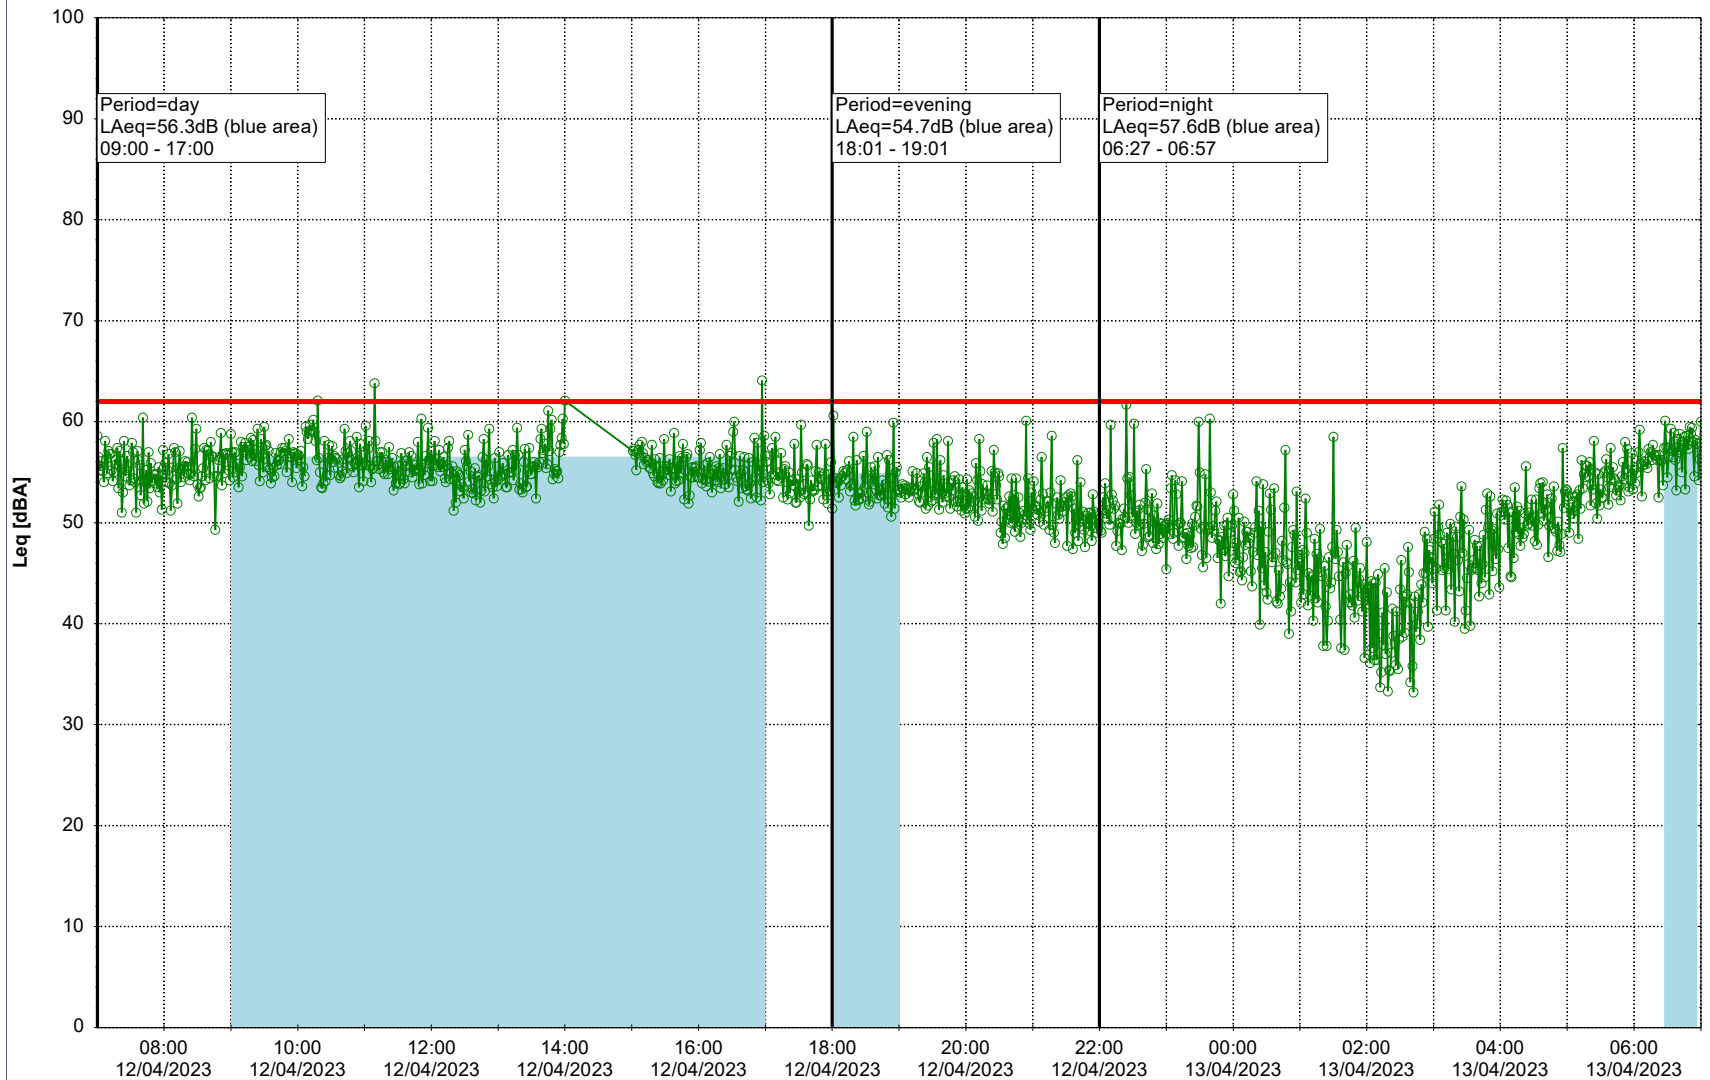

Plan View

Remarks

...

Noise Time Related Diagram

11/04/2023
12/04/2023

○○○ GAB_NS01

Project: Kronos Sydhavnen
Construction: Gåsebæk
Location: N-V

Plan View

Remarks

...

Noise Time Related Diagram

12/04/2023
13/04/2023

○○○ GAB_NS01

Project: Kronos Sydhavnen
Construction: Gåsebæk
Location: N-V

Plan View

Remarks

Noise Time Related Diagram

14/04/2023
15/04/2023

○○○○ GAB_NS01

Project: Kronos Sydhavnen
Construction: Gåsebæk
Location: N-V

Plan View

Remarks

...

Noise Time Related Diagram

15/04/2023
16/04/2023

○○○ GAB_NS01

Project: Kronos Sydhavnen
Construction: Gåsebæk
Location: N-V

Plan View

Remarks

...

Noise Time Related Diagram

16/04/2023
17/04/2023