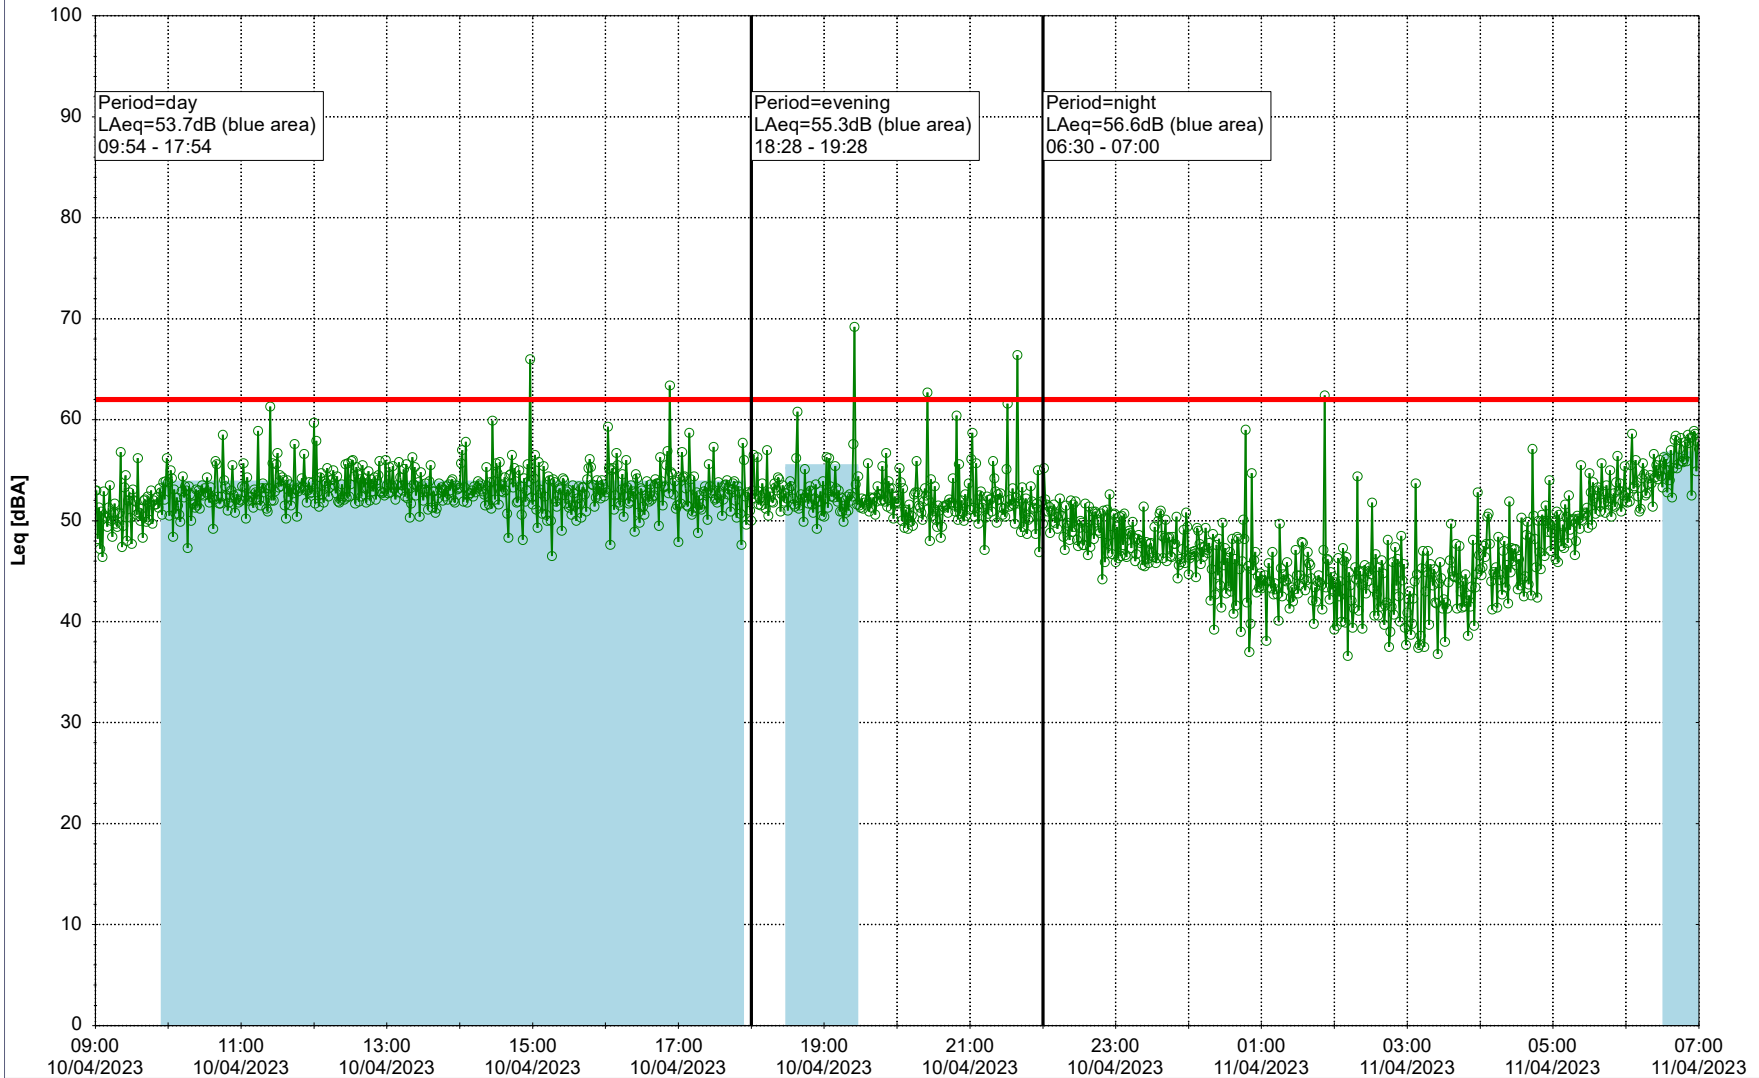

Project: Kronos Sydhavnen
Construction: Gåsebæk
Location: N-V

Plan View

Remarks

...

Noise Time Related Diagram

10/04/2023
11/04/2023

○○○ GAB_NS01

Project: Kronos Sydhavnen
Construction: Gåsebæk
Location: N-V

Plan View

Remarks

...

Noise Time Related Diagram

11/04/2023
12/04/2023

○○○ GAB_NS01

Project: Kronos Sydhavnen
Construction: Gåsebæk
Location: N-V

Plan View

Remarks

...

Noise Time Related Diagram

12/04/2023
13/04/2023

○○○ GAB_NS01

Project: Kronos Sydhavnen
Construction: Gåsebæk
Location: N-V

Plan View

Remarks

Noise Time Related Diagram

14/04/2023
15/04/2023

○○○○ GAB_NS01

Project: Kronos Sydhavnen
Construction: Gåsebæk
Location: N-V

Plan View

Remarks

...

Noise Time Related Diagram