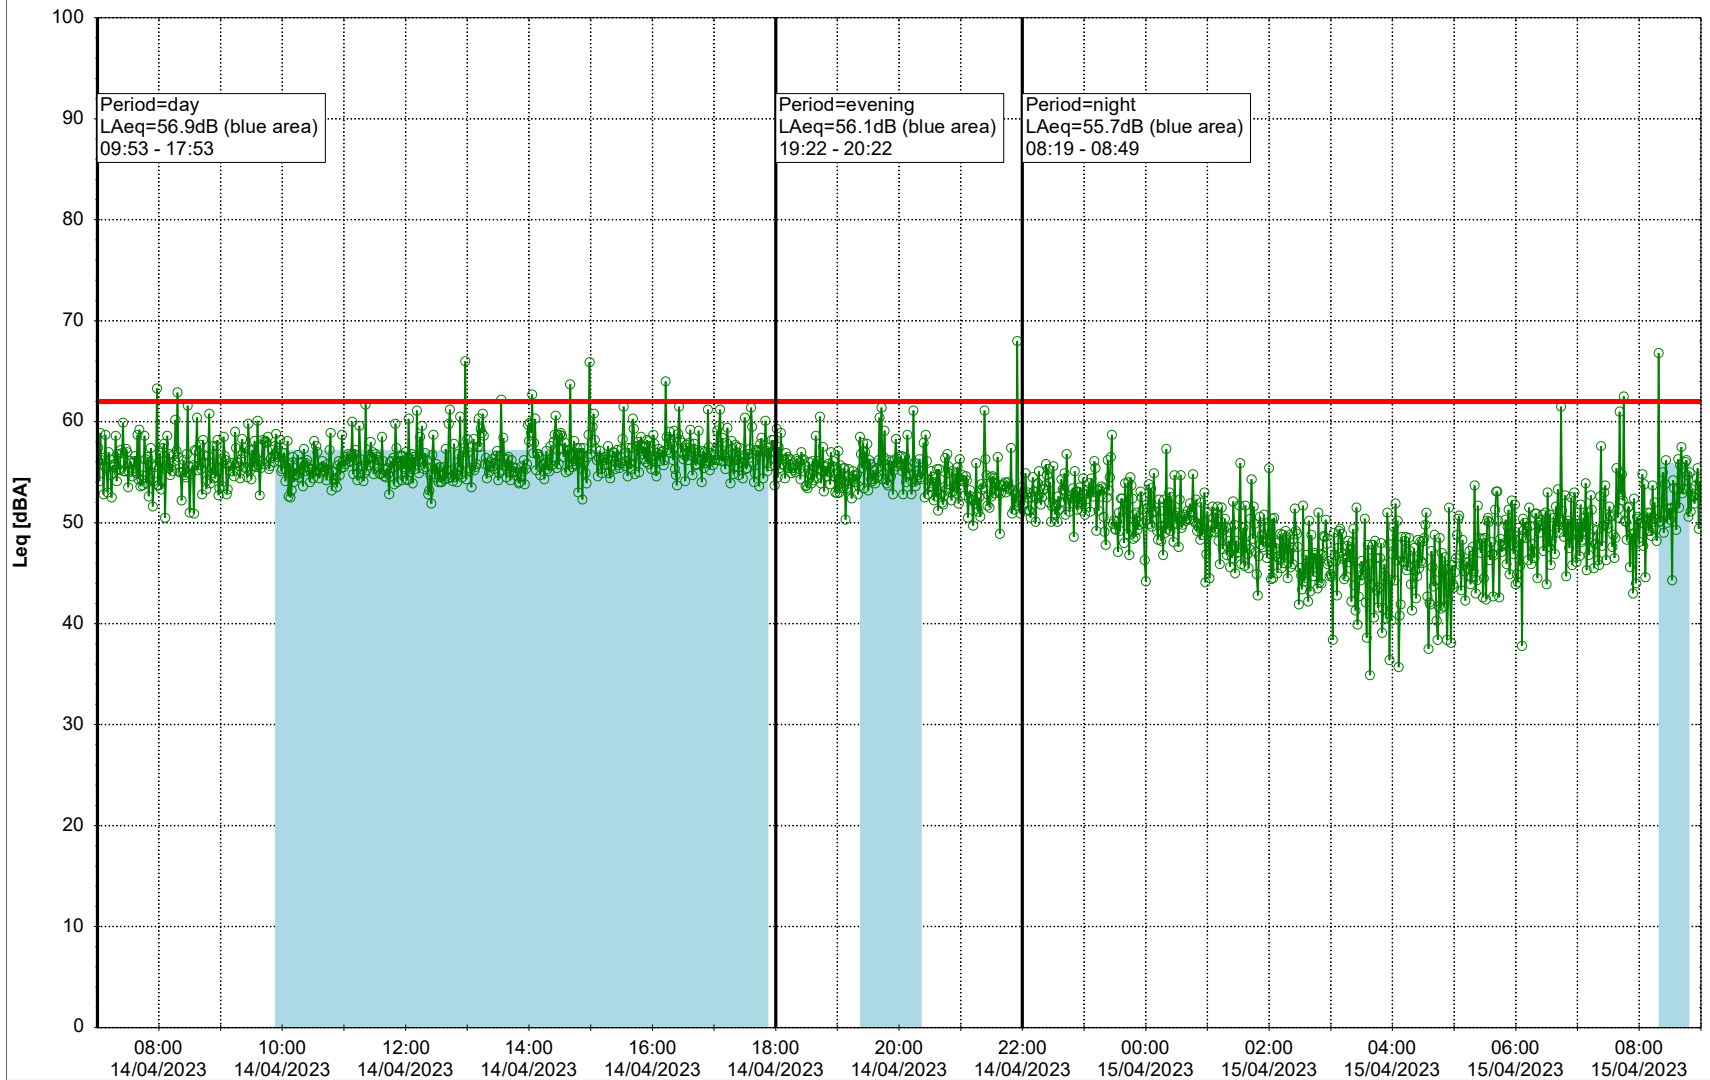

...

Noise Time Related Diagram

13/04/2023
14/04/2023

○○○ GAB_NS01

Project: Kronos Sydhavnen
Construction: Gåsebæk
Location: N-V

Plan View

Remarks

...

Noise Time Related Diagram

14/04/2023
15/04/2023

○○○○ GAB_NS01

Project: Kronos Sydhavnen
Construction: Gåsebæk
Location: N-V

Plan View

Remarks

...

Noise Time Related Diagram

15/04/2023
16/04/2023

○○○ GAB_NS01

Project: Kronos Sydhavnen
Construction: Gåsebæk
Location: N-V

Plan View

Remarks

...

Noise Time Related Diagram

16/04/2023
17/04/2023