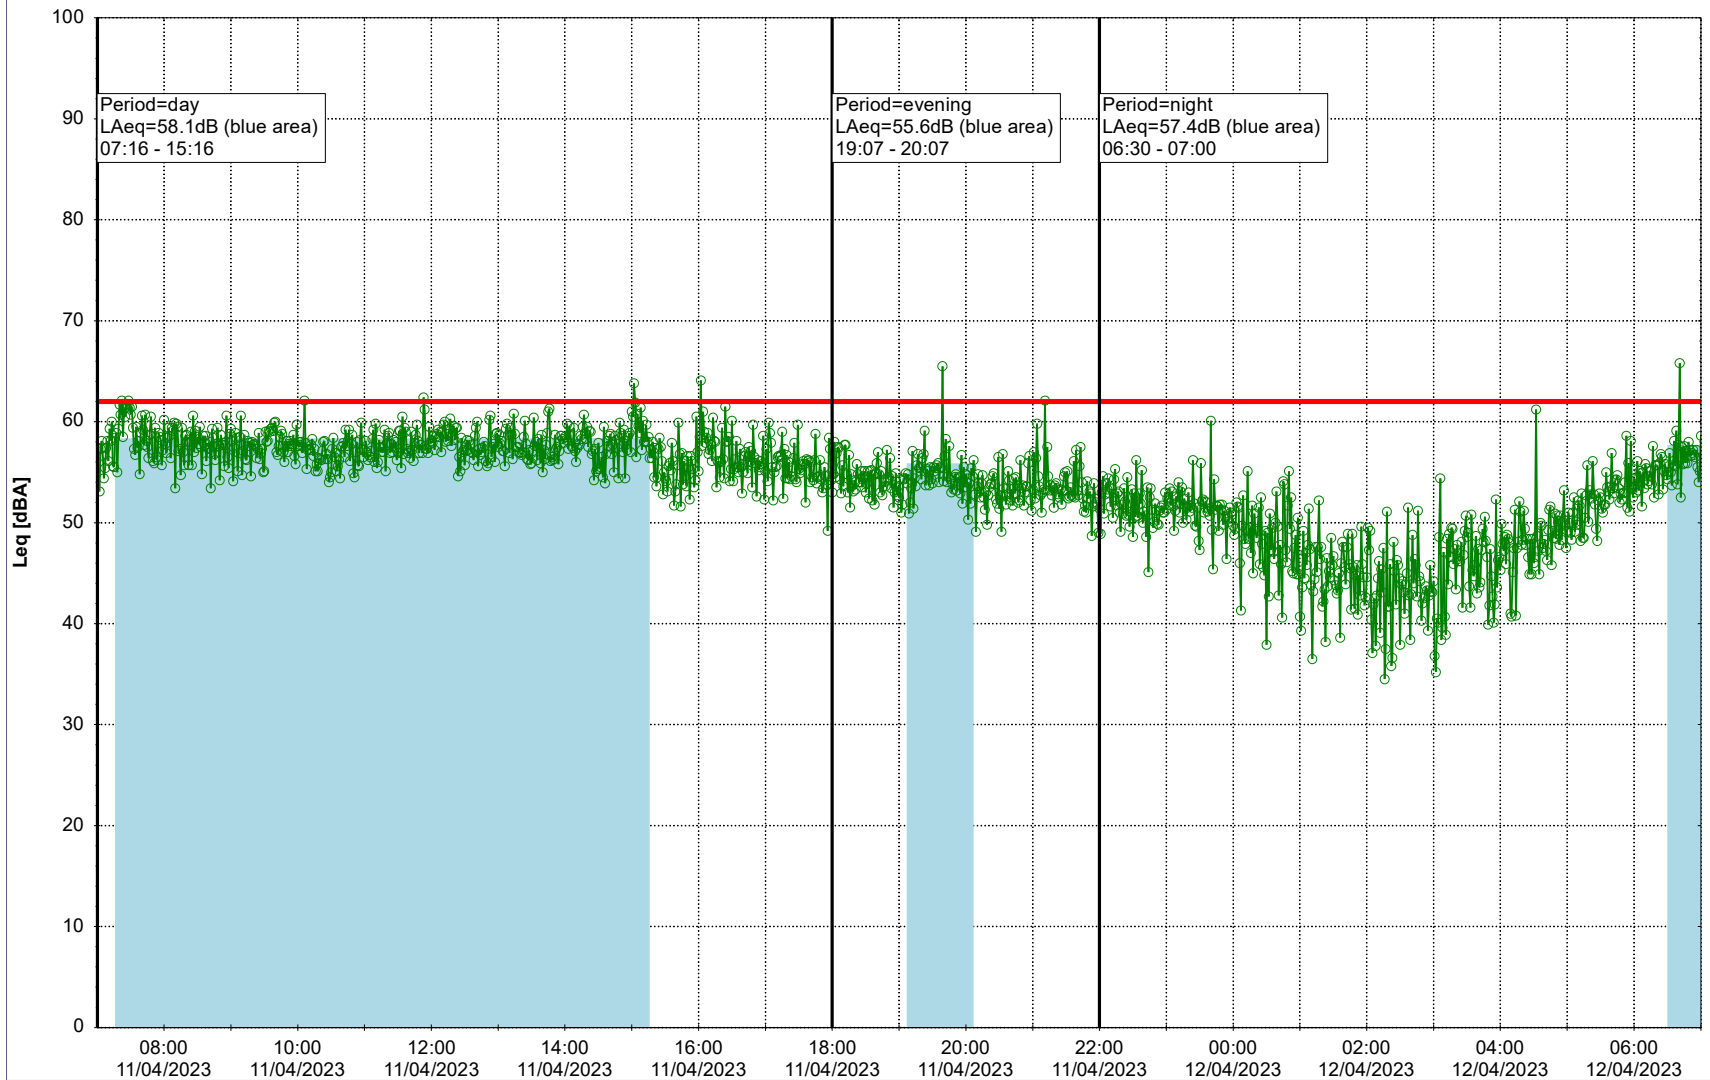

Plan View

Remarks

...

Noise Time Related Diagram

11/04/2023
12/04/2023

○○○ GAB_NS01

Project: Kronos Sydhavnen
Construction: Gåsebæk
Location: N-V

Plan View

Remarks

...

Noise Time Related Diagram

12/04/2023
13/04/2023

○○○ GAB_NS01

Project: Kronos Sydhavnen
Construction: Gåsebæk
Location: N-V

Plan View

Remarks

...

Noise Time Related Diagram

13/04/2023
14/04/2023

○○○ GAB_NS01

Project: Kronos Sydhavnen
Construction: Gåsebæk
Location: N-V

Plan View

Remarks

...

Noise Time Related Diagram

14/04/2023
15/04/2023

○○○○ GAB_NS01

Project: Kronos Sydhavnen
Construction: Gåsebæk
Location: N-V

Plan View

Remarks

...

Noise Time Related Diagram