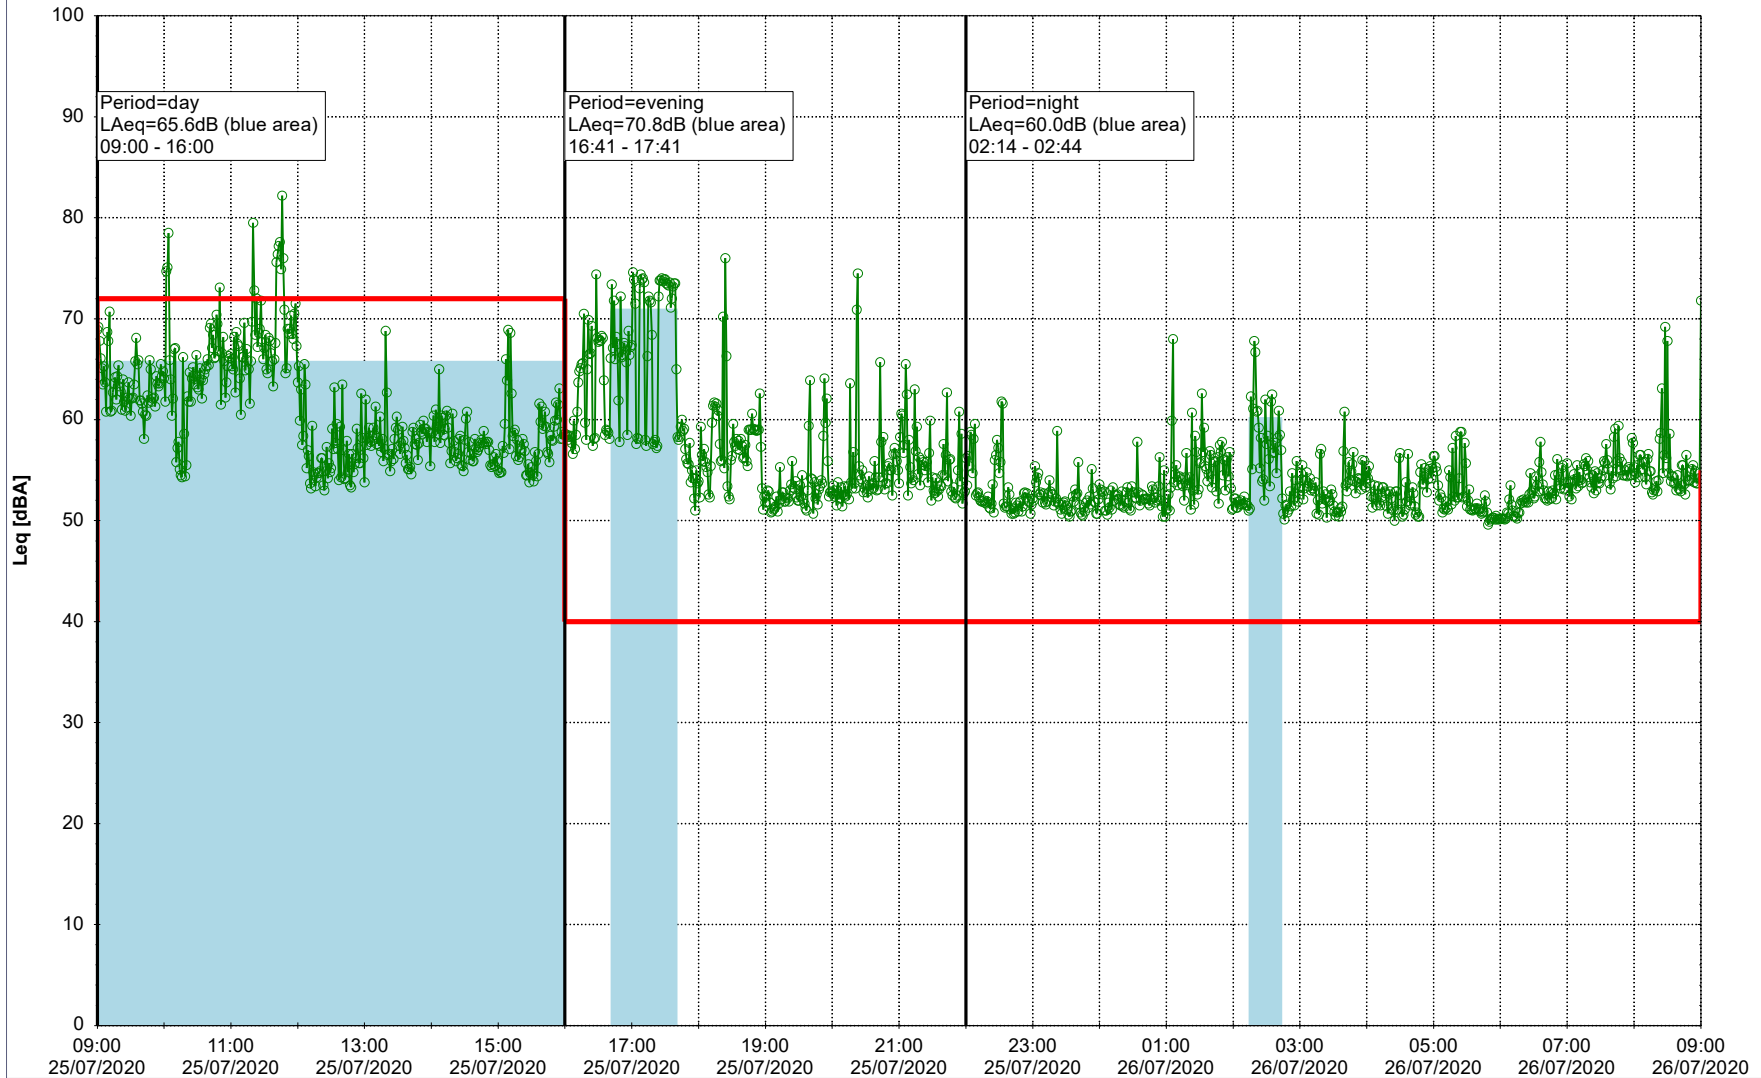

Noise Time Related Diagram

24/07/2020
25/07/2020

○○○○ MOP_NS01

Project: Kronos Sydhavnen
Construction: Mozarts Plads
Location: N-V

25/07/2020
26/07/2020

Plan View

Remarks

...

Noise Time Related Diagram

○○○ MOP_NS01

Project: Kronos Sydhavnen
Construction: Mozarts Plads
Location: N-V

26/07/2020
27/07/2020

Plan View

Remarks

...

Noise Time Related Diagram