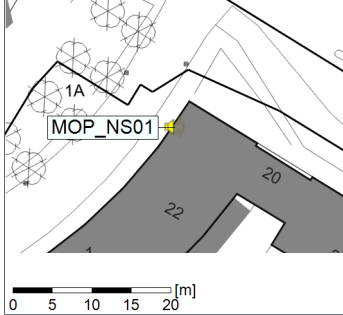

Project: Kronos Sydhavnen
Construction: Mozarts Plads
Location: N-V

25/07/2020
26/07/2020

Plan View