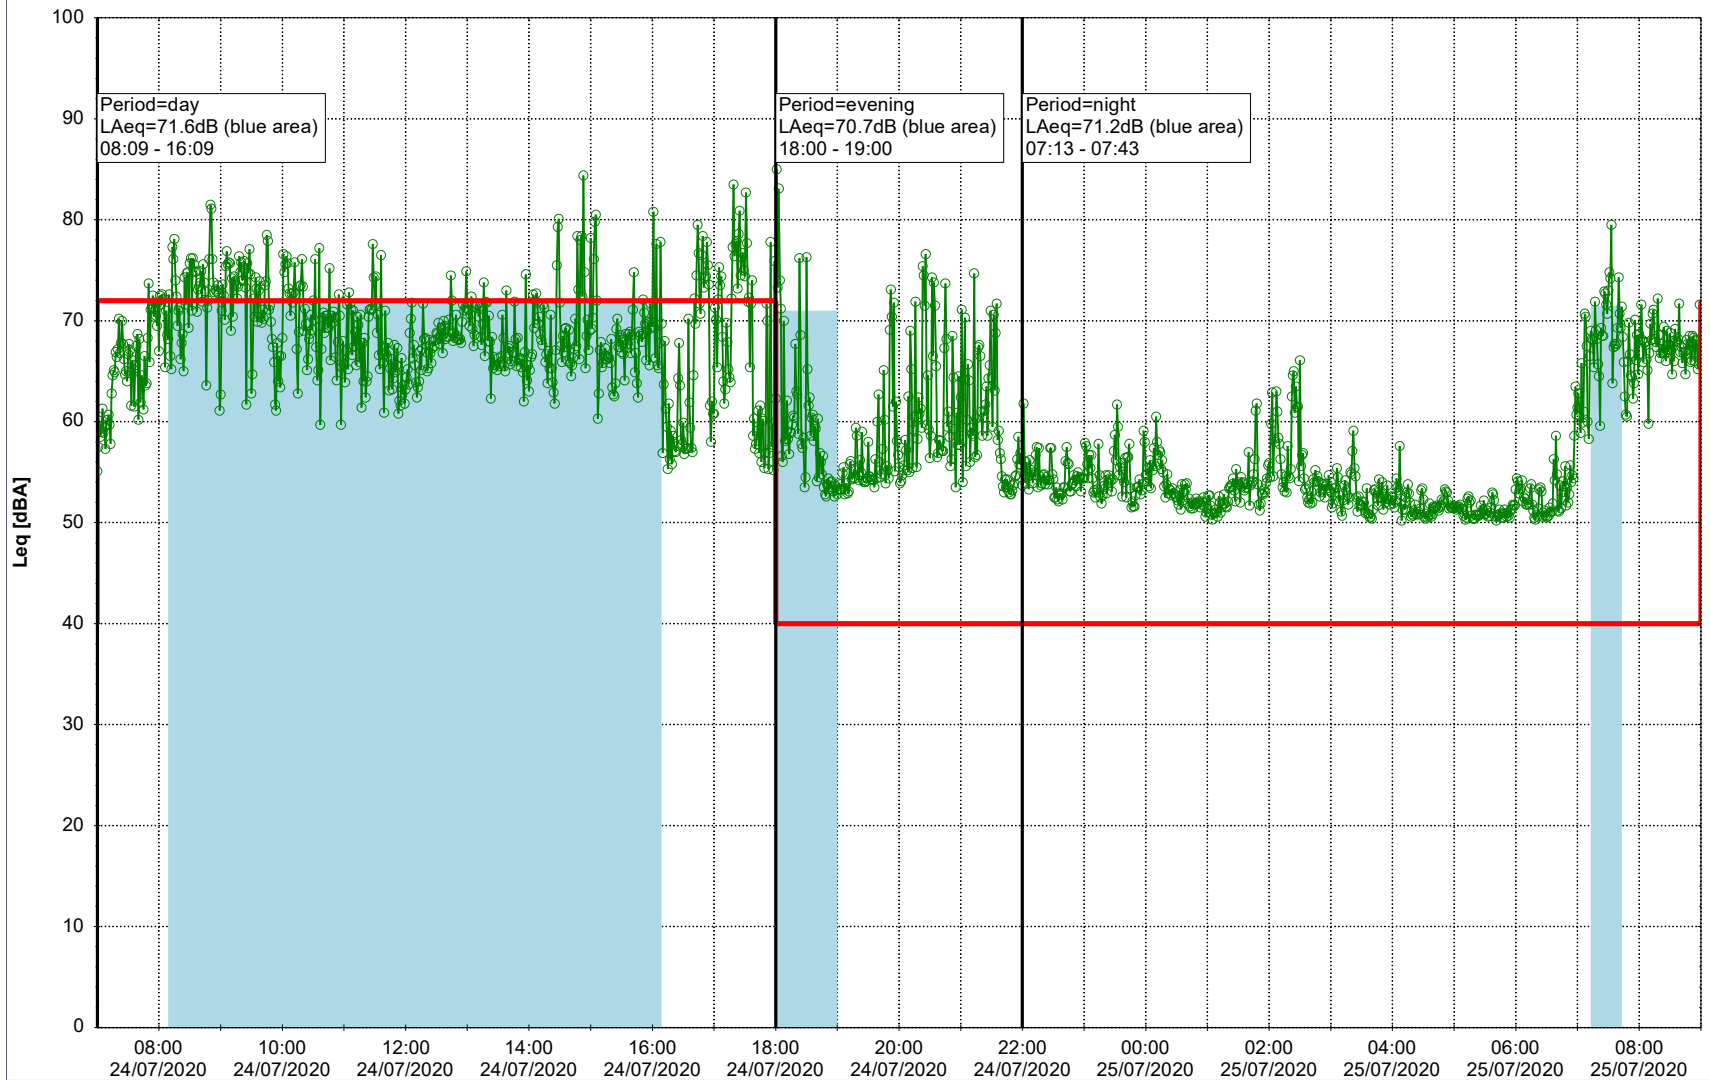

Remarks

...

Noise Time Related Diagram

○○○○ MOP_NS01

Project: Kronos Sydhavnen
Construction: Mozarts Plads
Location: N-V

Plan View

Remarks

...

Noise Time Related Diagram

24/07/2020
25/07/2020

○○○○ MOP_NS01

Project: Kronos Sydhavnen
Construction: Mozarts Plads
Location: N-V

25/07/2020
26/07/2020

Plan View

Remarks

...

Noise Time Related Diagram

○○○ MOP_NS01

Project: Kronos Sydhavnen
Construction: Mozarts Plads
Location: N-V

26/07/2020
27/07/2020

Plan View

Remarks

...

Noise Time Related Diagram