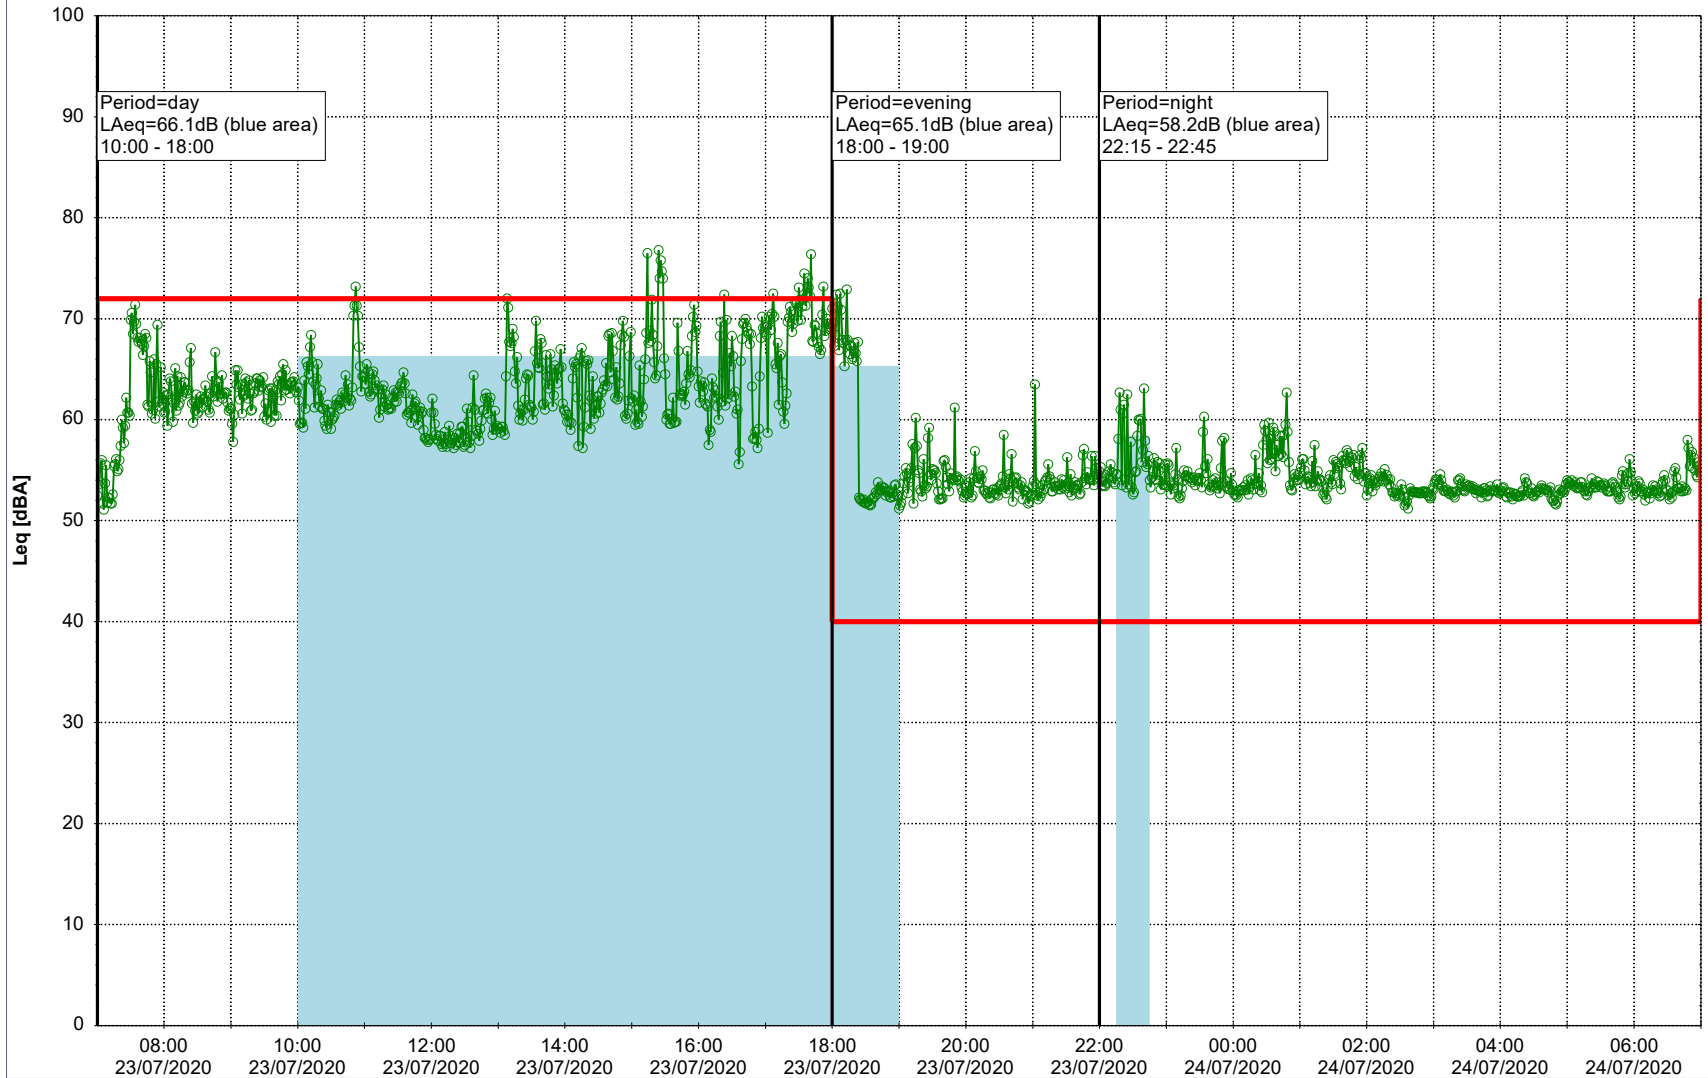

Plan View

Remarks

...

Noise Time Related Diagram

○○○ MOP_NS01

Project: Kronos Sydhavnen
Construction: Mozarts Plads
Location: N-V

23/07/2020
24/07/2020

Plan View

Remarks

...

Noise Time Related Diagram

○○○○ MOP_NS01

Project: Kronos Sydhavnen
Construction: Mozarts Plads
Location: N-V

Plan View

Remarks

...