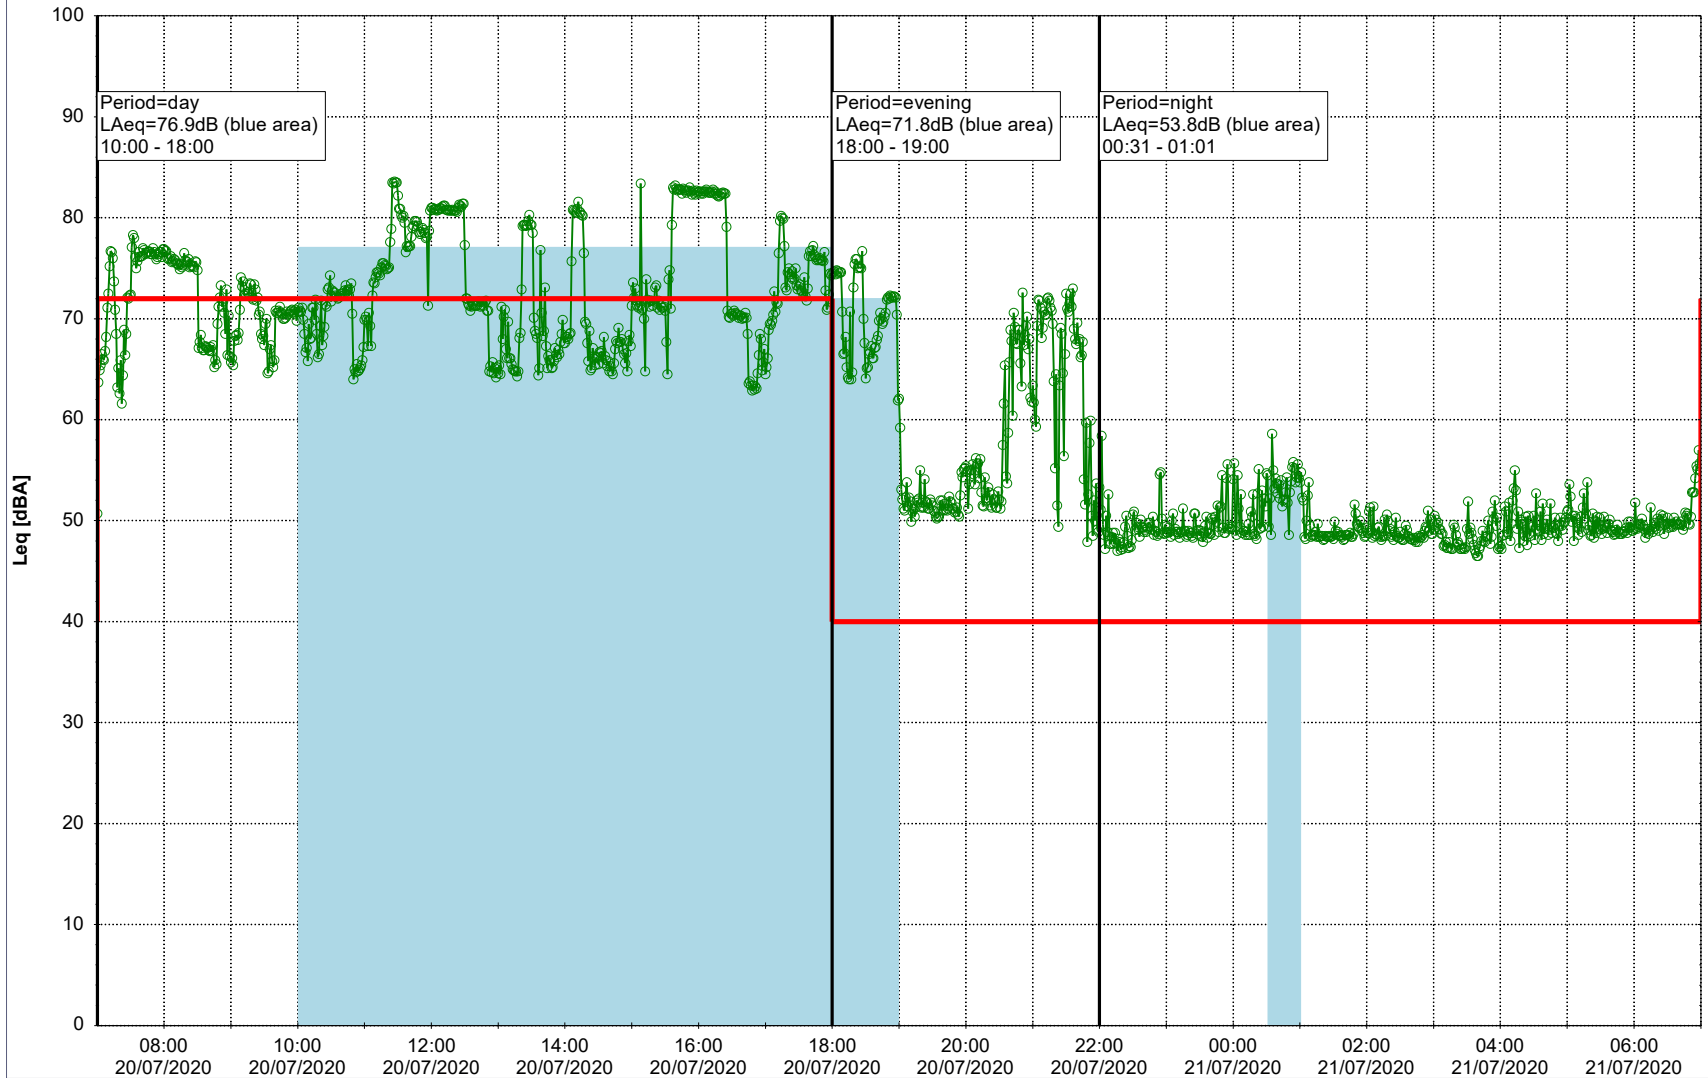

Project: Kronos Sydhavnen
Construction: Mozarts Plads
Location: N-V

20/07/2020
21/07/2020

Plan View

Remarks

...

Noise Time Related Diagram

○○○○ MOP_NS01

Project: Kronos Sydhavnen
Construction: Mozarts Plads
Location: N-V

Plan View

Remarks

...

Noise Time Related Diagram

21/07/2020
22/07/2020

○○○○ MOP_NS01

Project: Kronos Sydhavnen
Construction: Mozarts Plads
Location: N-V

22/07/2020
23/07/2020

Plan View

Remarks

...

Noise Time Related Diagram

○○○ MOP_NS01

Project: Kronos Sydhavnen
Construction: Mozarts Plads
Location: N-V

23/07/2020
24/07/2020

Plan View

Remarks

...

Noise Time Related Diagram

○○○○ MOP_NS01

Project: Kronos Sydhavnen
Construction: Mozarts Plads
Location: N-V

Plan View

Remarks

...