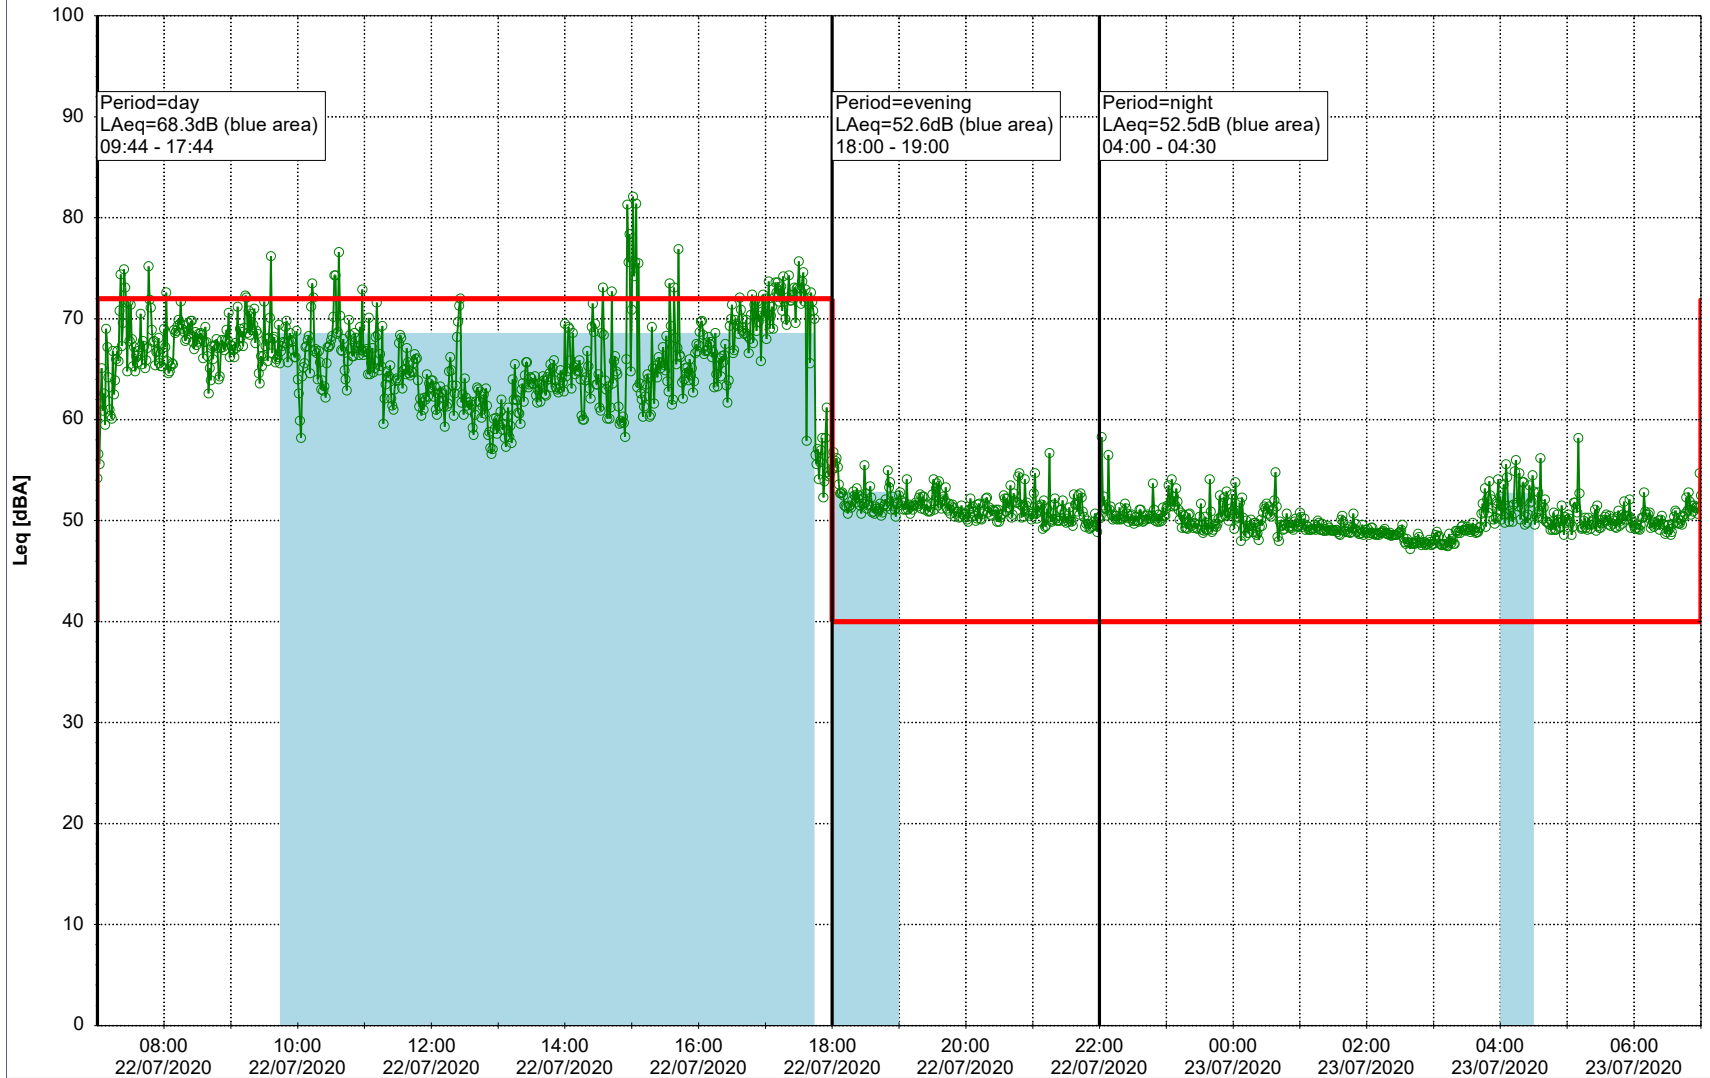

Plan View

Remarks

...

Noise Time Related Diagram

○○○ MOP_NS01

Project: Kronos Sydhavnen
Construction: Mozarts Plads
Location: N-V

23/07/2020
24/07/2020

Plan View

Remarks

...

Noise Time Related Diagram

○○○○ MOP_NS01

Project: Kronos Sydhavnen
Construction: Mozarts Plads
Location: N-V

Plan View

Remarks

...

Noise Time Related Diagram

○○○ MOP_NS01

Project: Kronos Sydhavnen
Construction: Mozarts Plads
Location: N-V

26/07/2020
27/07/2020

Plan View

Remarks

...

Noise Time Related Diagram