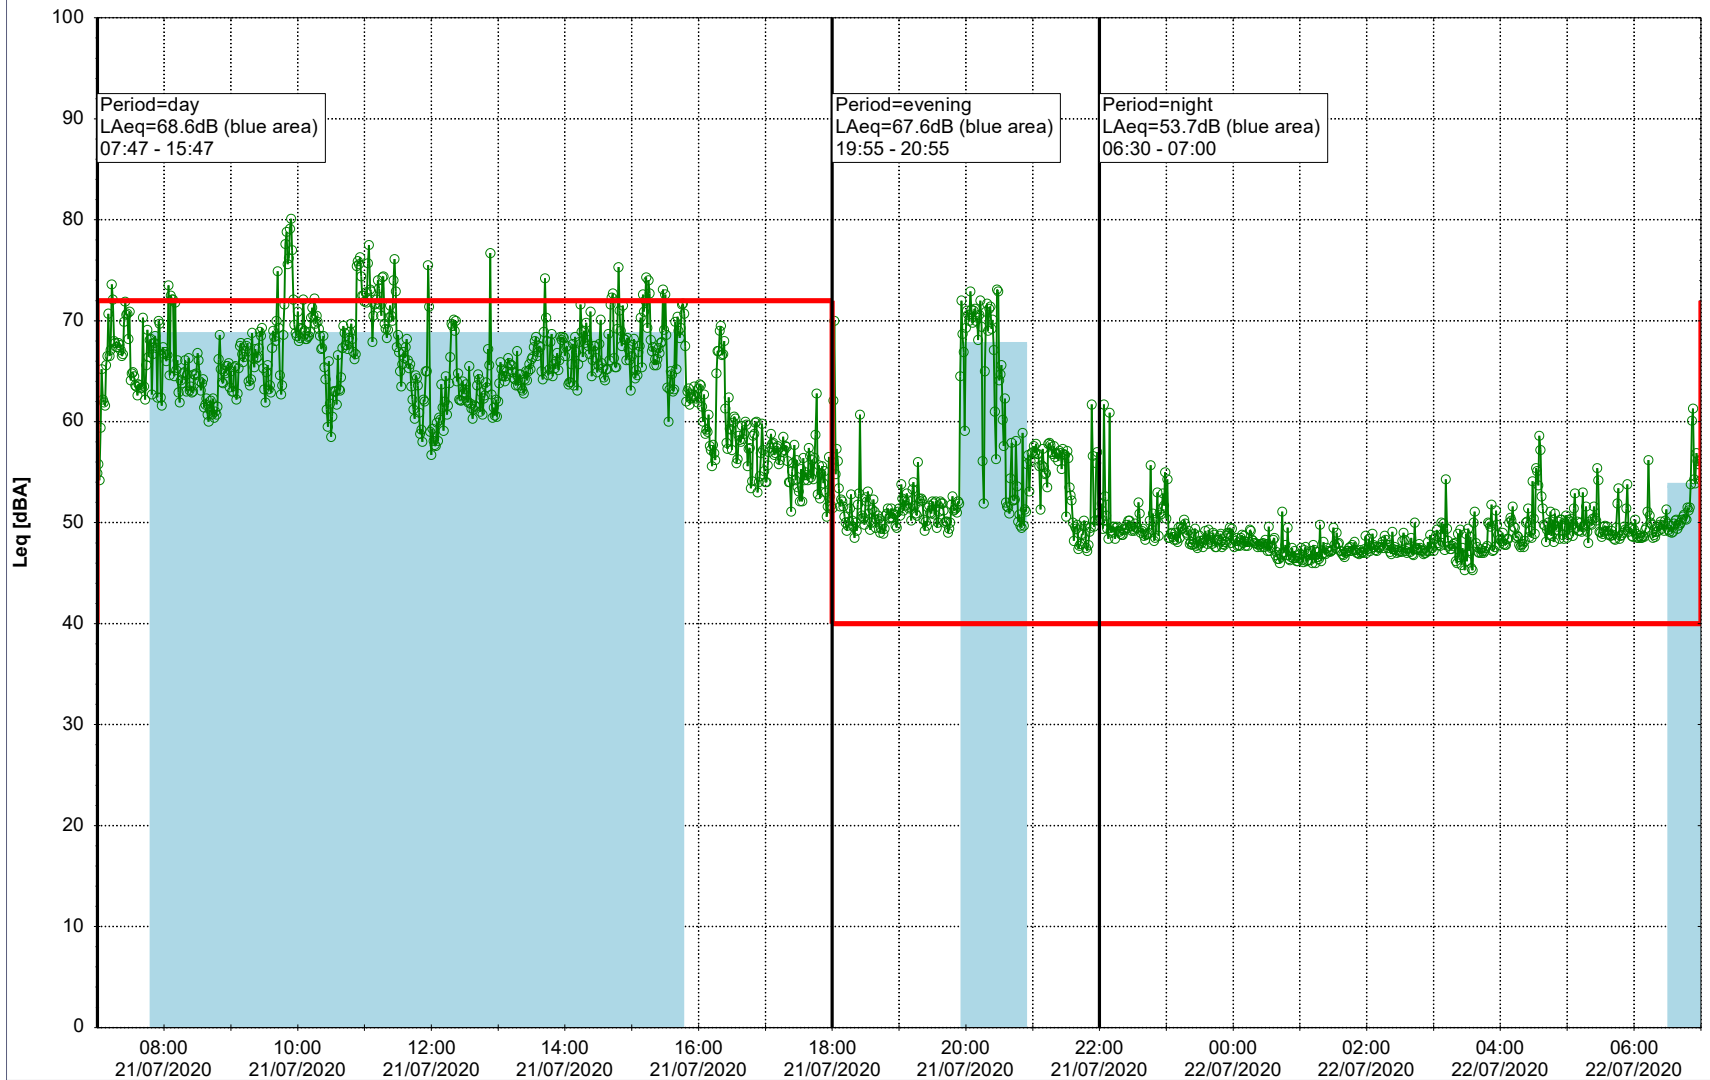

Plan View

Remarks

...

Noise Time Related Diagram

21/07/2020
22/07/2020

○○○○ MOP_NS01

Project: Kronos Sydhavnen
Construction: Mozarts Plads
Location: N-V

22/07/2020
23/07/2020

Plan View

Remarks

...

Noise Time Related Diagram

○○○ MOP_NS01

Project: Kronos Sydhavnen
Construction: Mozarts Plads
Location: N-V

23/07/2020
24/07/2020

Plan View

Remarks

...

Noise Time Related Diagram

○○○○ MOP_NS01

Project: Kronos Sydhavnen
Construction: Mozarts Plads
Location: N-V

Plan View

Remarks

...

Noise Time Related Diagram

○○○ MOP_NS01

Project: Kronos Sydhavnen
Construction: Mozarts Plads
Location: N-V

26/07/2020
27/07/2020

Plan View

Remarks

...

Noise Time Related Diagram