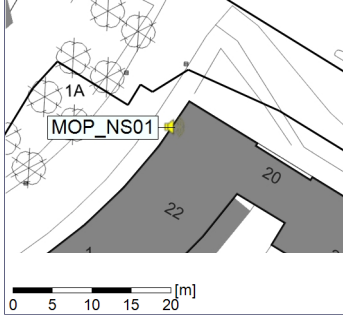

Project: Kronos Sydhavnen
Construction: Mozarts Plads
Location: N-V

22/07/2020
23/07/2020

Plan View