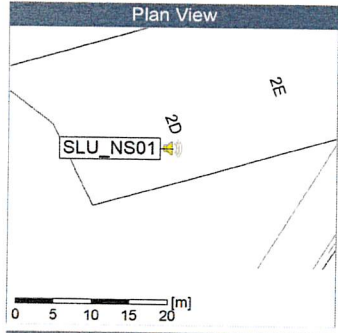

Project: Kronos Sydhavnen
Construction: Sluseholmen
Location: N-V

18/10/2019
19/10/2019