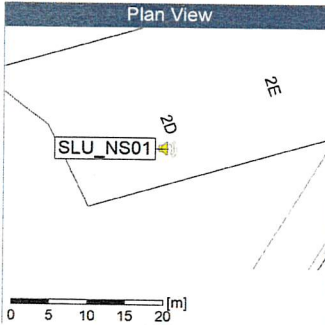

SLU_NS01

Remarks

...

Project: Kronos Sydhavnen
Construction: Sluseholmen
Location: N-V

20/10/2019
21/10/2019

Noise Time Related Diagram

SLU_NS01

Remarks