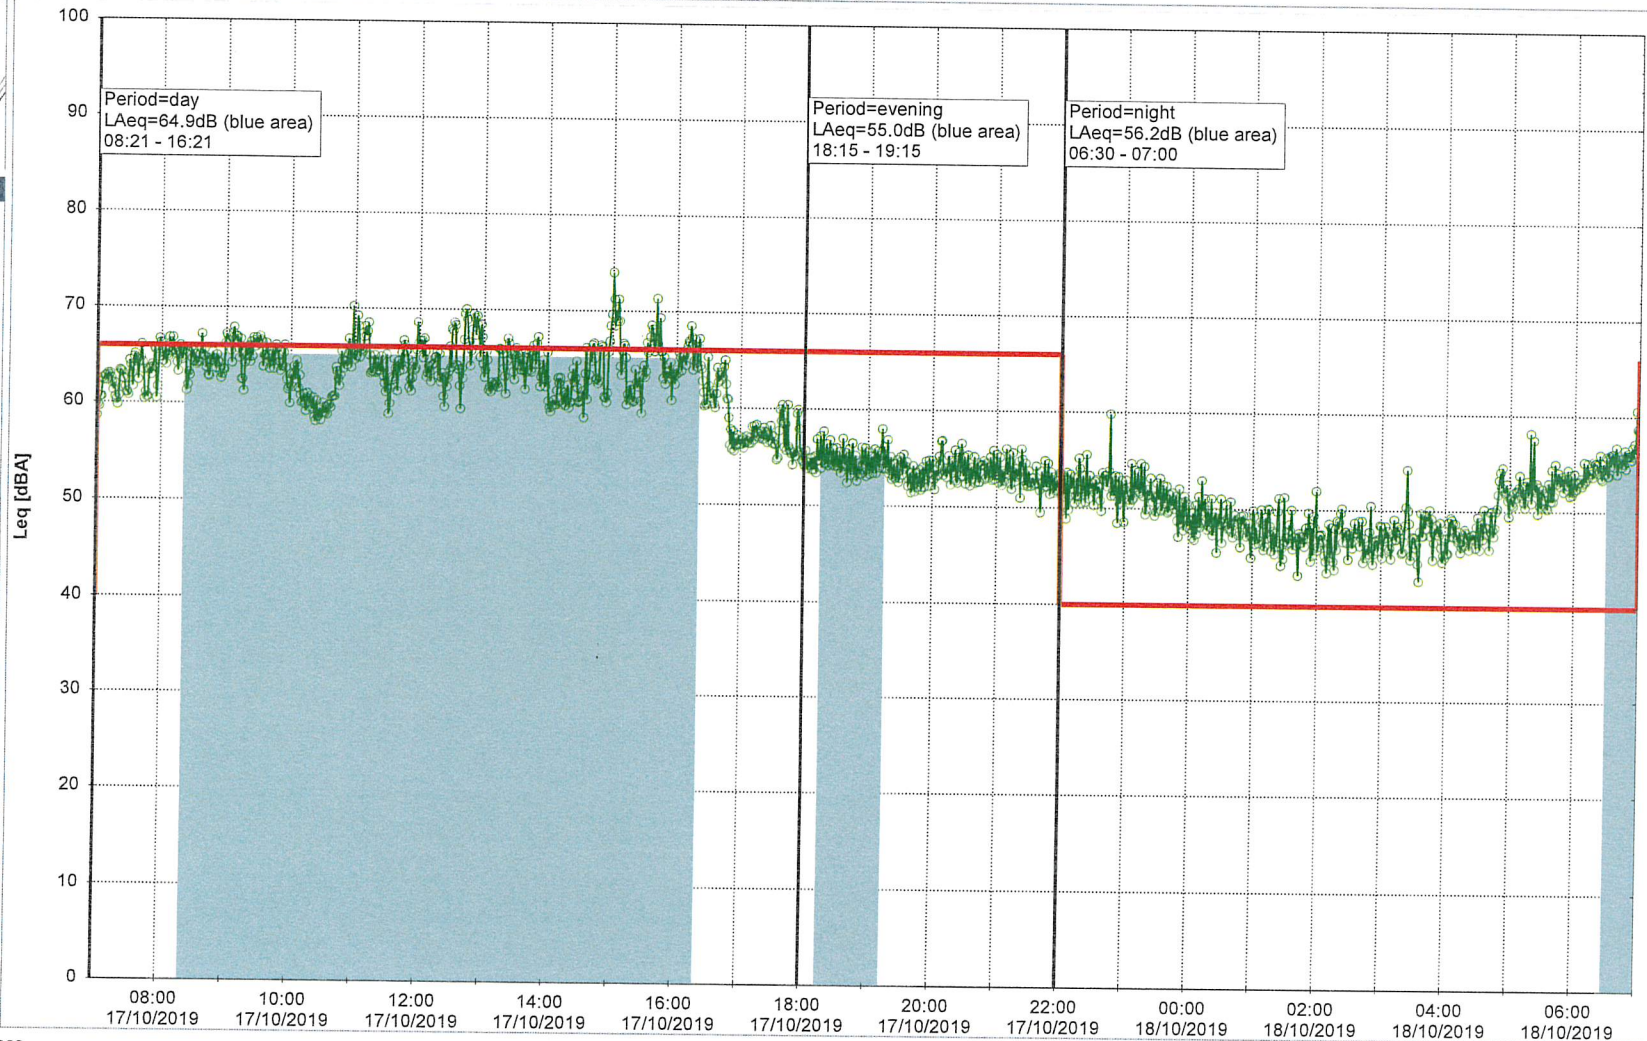

SLU_NS01

Project: Kronos Sydhavnen
Construction: Sluseholmen
Location: N-V

17/10/2019
18/10/2019

Noise Time Related Diagram

SLU_NS01

Remarks

...

Project: Kronos Sydhavnen
Construction: Sluseholmen
Location: N-V

18/10/2019
19/10/2019

Remarks

...

Noise Time Related Diagram

SLU_NS01

Project: Kronos Sydhavnen
Construction: Sluseholmen
Location: N-V

19/10/2019
20/10/2019

Noise Time Related Diagram

SLU_NS01

Remarks

...

Project: Kronos Sydhavnen
Construction: Sluseholmen
Location: N-V

20/10/2019
21/10/2019

Noise Time Related Diagram

SLU_NS01

Remarks