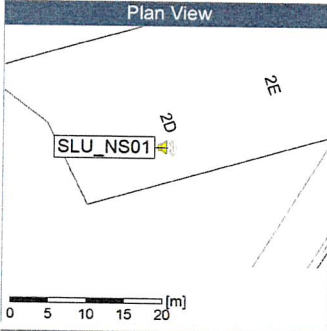

Project: Kronos Sydhavnen
Construction: Sluseholmen
Location: N-V

19/10/2019
20/10/2019

Noise Time Related Diagram

SLU_NS01