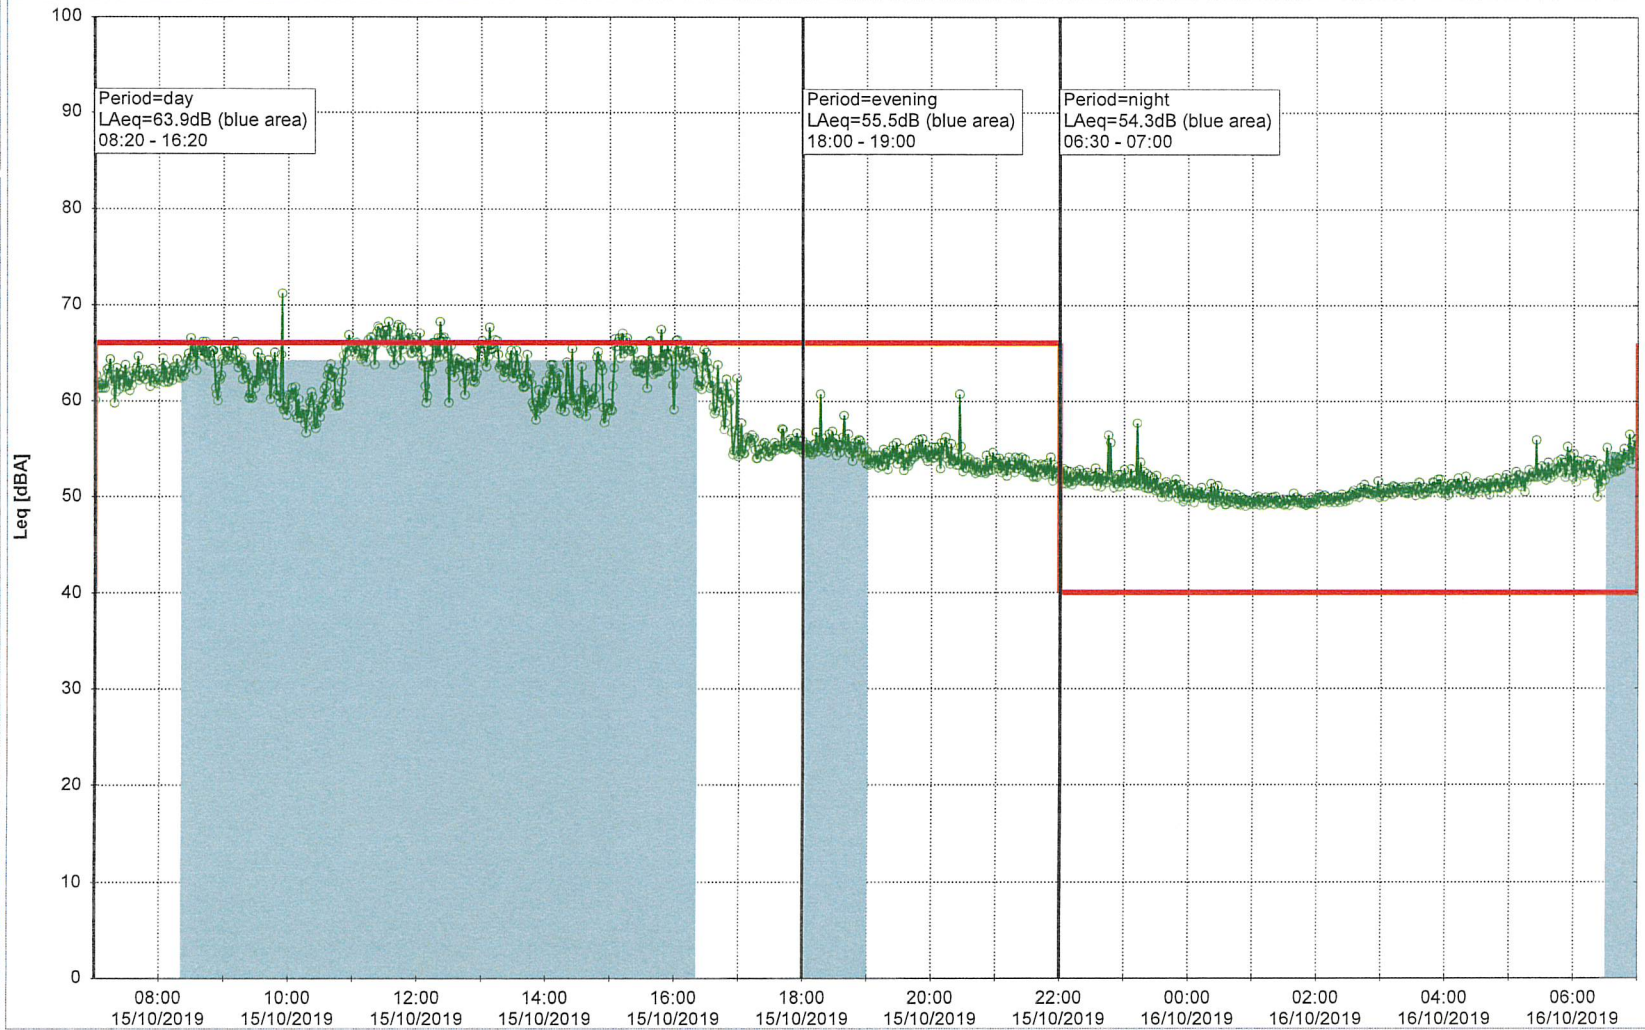

Project: Kronos Sydhavnen
Construction: Sluseholmen
Location: N-V

Plan View

Remarks

...

Noise Time Related Diagram

14/10/2019
15/10/2019

SLU_NS01

Project: Kronos Sydhavnen
Construction: Sluseholmen
Location: N-V

Plan View

Noise Time Related Diagram

15/10/2019
16/10/2019

SLU_NS01

Project: Kronos Sydhavnen
Construction: Sluseholmen
Location: N-V

16/10/2019
17/10/2019

Plan View

Noise Time Related Diagram

18/10/2019
19/10/2019

Remarks

...

Noise Time Related Diagram

SLU_NS01

Project: Kronos Sydhavnen
Construction: Sluseholmen
Location: N-V

19/10/2019
20/10/2019

Noise Time Related Diagram

SLU_NS01

Remarks

...

Project: Kronos Sydhavnen
Construction: Sluseholmen
Location: N-V

20/10/2019
21/10/2019

Noise Time Related Diagram

SLU_NS01

Remarks