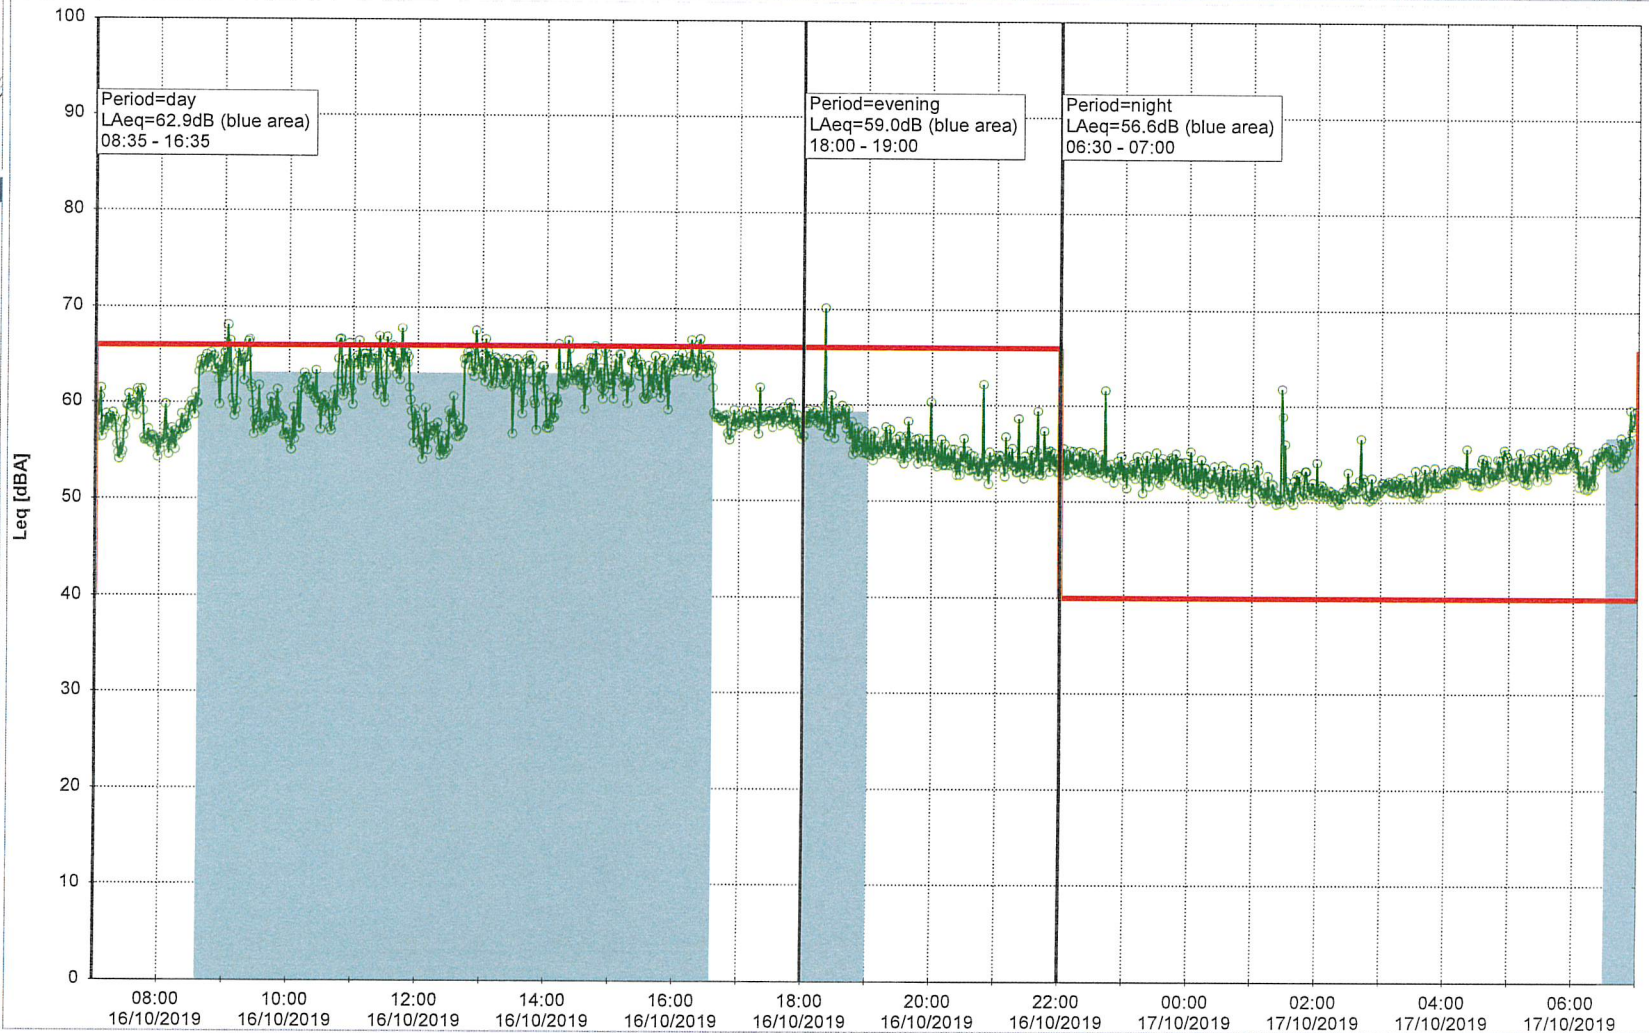

Plan View

Noise Time Related Diagram

15/10/2019
16/10/2019

SLU_NS01

Project: Kronos Sydhavnen
Construction: Sluseholmen
Location: N-V

16/10/2019
17/10/2019

Plan View

Noise Time Related Diagram

SLU_NS01

Project: Kronos Sydhavnen
Construction: Sluseholmen
Location: N-V

17/10/2019
18/10/2019

Noise Time Related Diagram

SLU_NS01

Remarks

...

Project: Kronos Sydhavnen
Construction: Sluseholmen
Location: N-V

18/10/2019
19/10/2019

Remarks

...

Noise Time Related Diagram

SLU_NS01

Project: Kronos Sydhavnen
Construction: Sluseholmen
Location: N-V

19/10/2019
20/10/2019

Noise Time Related Diagram

SLU_NS01

Remarks

...

Project: Kronos Sydhavnen
Construction: Sluseholmen
Location: N-V

20/10/2019
21/10/2019

Noise Time Related Diagram

SLU_NS01

Remarks