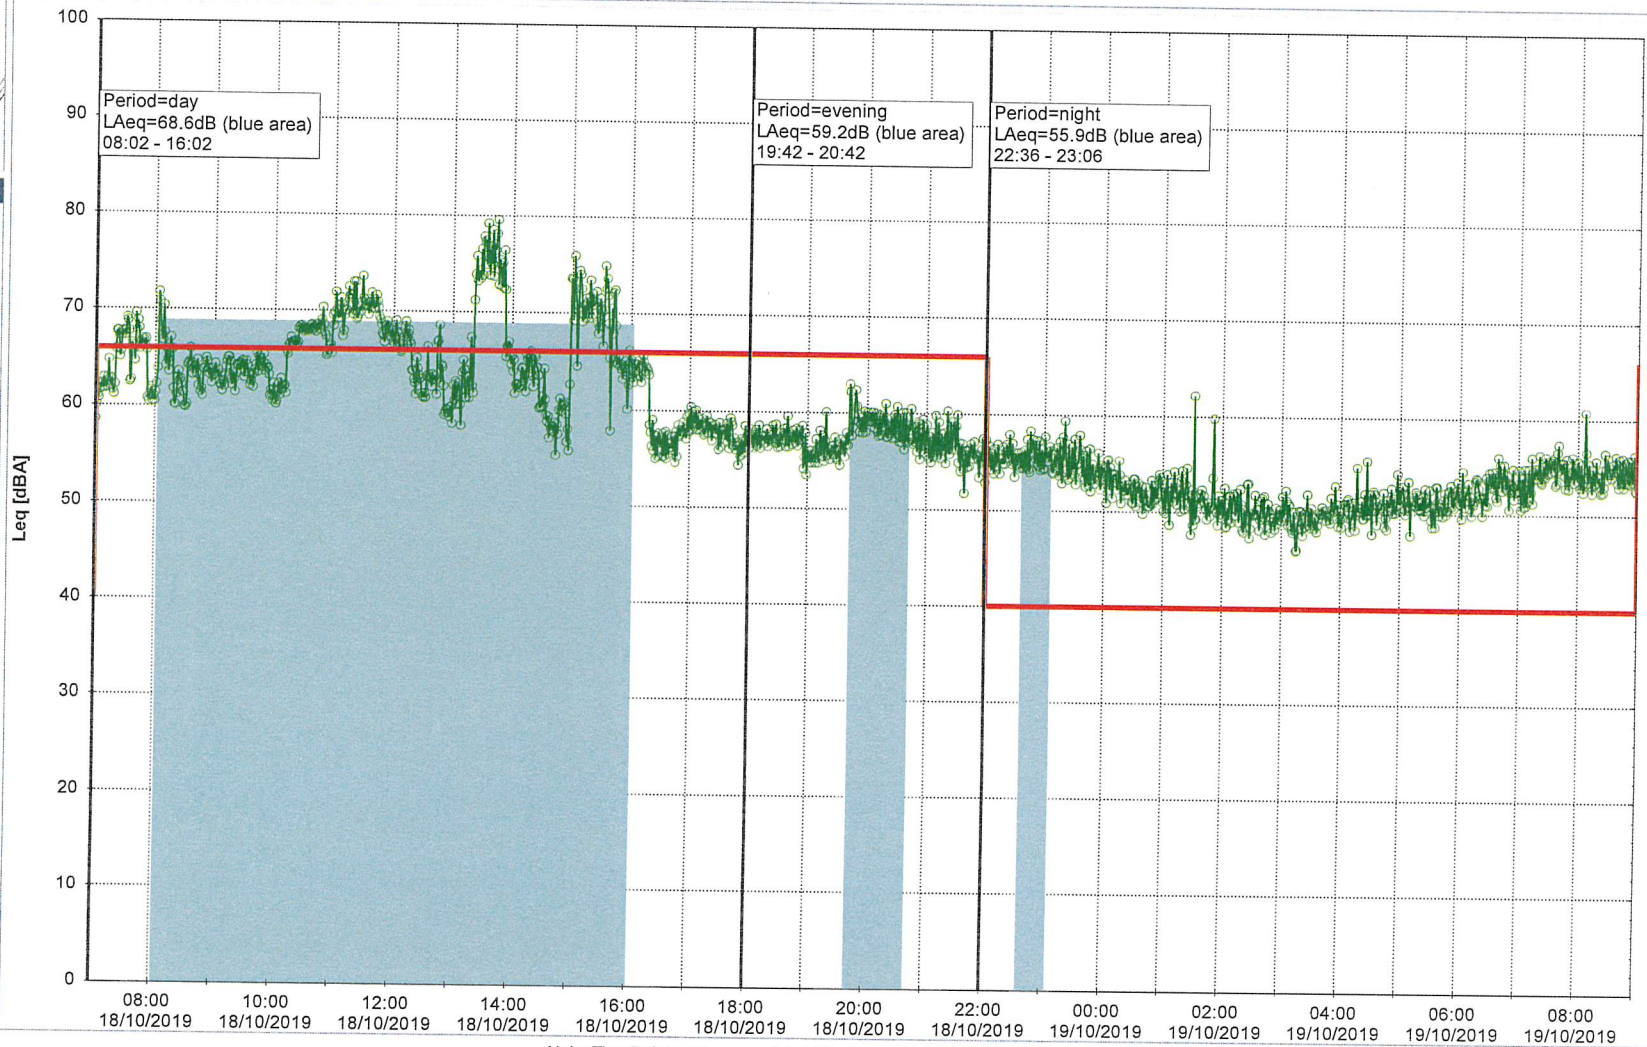

18/10/2019
19/10/2019

Remarks

...

Noise Time Related Diagram

SLU_NS01

Project: Kronos Sydhavnen
Construction: Sluseholmen
Location: N-V

19/10/2019
20/10/2019

Noise Time Related Diagram

SLU_NS01

Remarks

...

Project: Kronos Sydhavnen
Construction: Sluseholmen
Location: N-V

20/10/2019
21/10/2019

Noise Time Related Diagram

SLU_NS01

Remarks