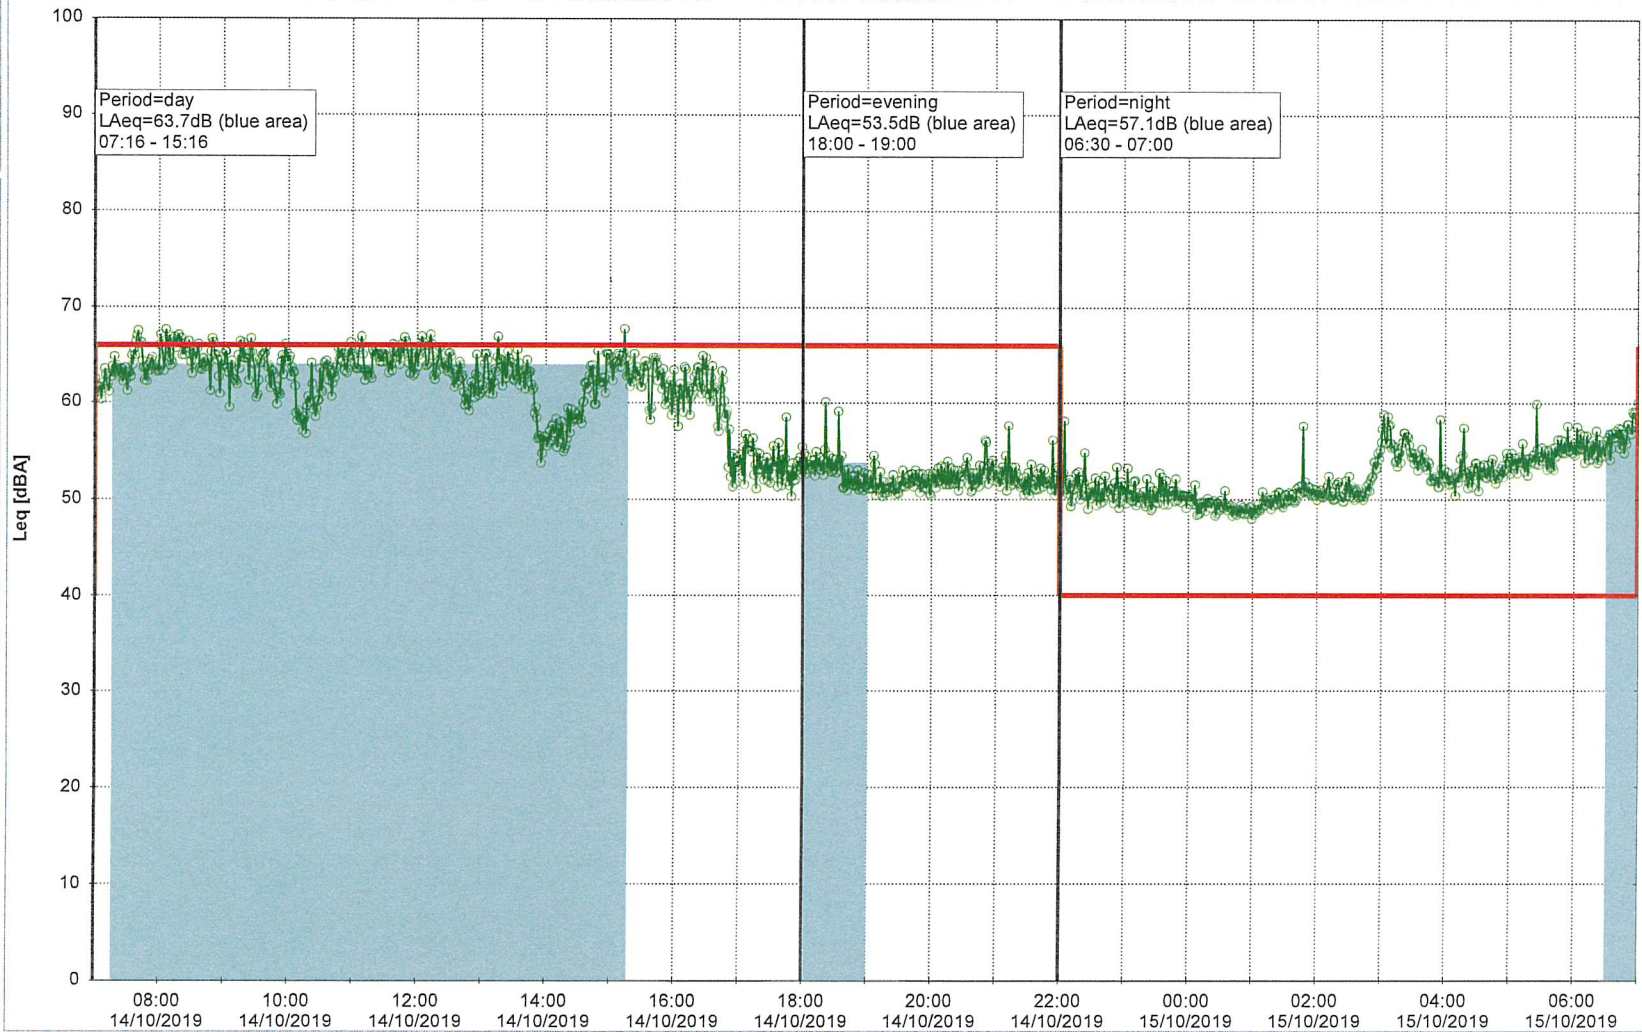

Project: Kronos Sydhavnen
Construction: Sluseholmen
Location: N-V

Plan View

Remarks

...

Noise Time Related Diagram

14/10/2019
15/10/2019

SLU_NS01

Project: Kronos Sydhavnen
Construction: Sluseholmen
Location: N-V

Plan View

Noise Time Related Diagram

15/10/2019
16/10/2019

SLU_NS01

Project: Kronos Sydhavnen
Construction: Sluseholmen
Location: N-V

16/10/2019
17/10/2019

Plan View

Noise Time Related Diagram

SLU_NS01

Project: Kronos Sydhavnen
Construction: Sluseholmen
Location: N-V

17/10/2019
18/10/2019

Noise Time Related Diagram

SLU_NS01

Remarks

...

Project: Kronos Sydhavnen
Construction: Sluseholmen
Location: N-V

SLU_NS01

Remarks

...

Project: Kronos Sydhavnen
Construction: Sluseholmen
Location: N-V

20/10/2019
21/10/2019

Noise Time Related Diagram

SLU_NS01

Remarks