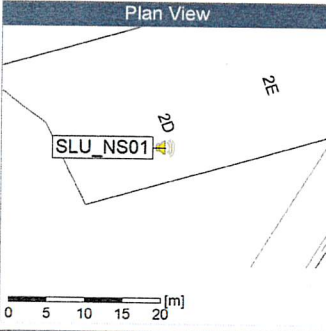

SLU_NS01

Project: Kronos Sydhavnen
Construction: Sluseholmen
Location: N-V

17/10/2019
18/10/2019

Noise Time Related Diagram

SLU_NS01

Remarks

...

Project: Kronos Sydhavnen
Construction: Sluseholmen
Location: N-V