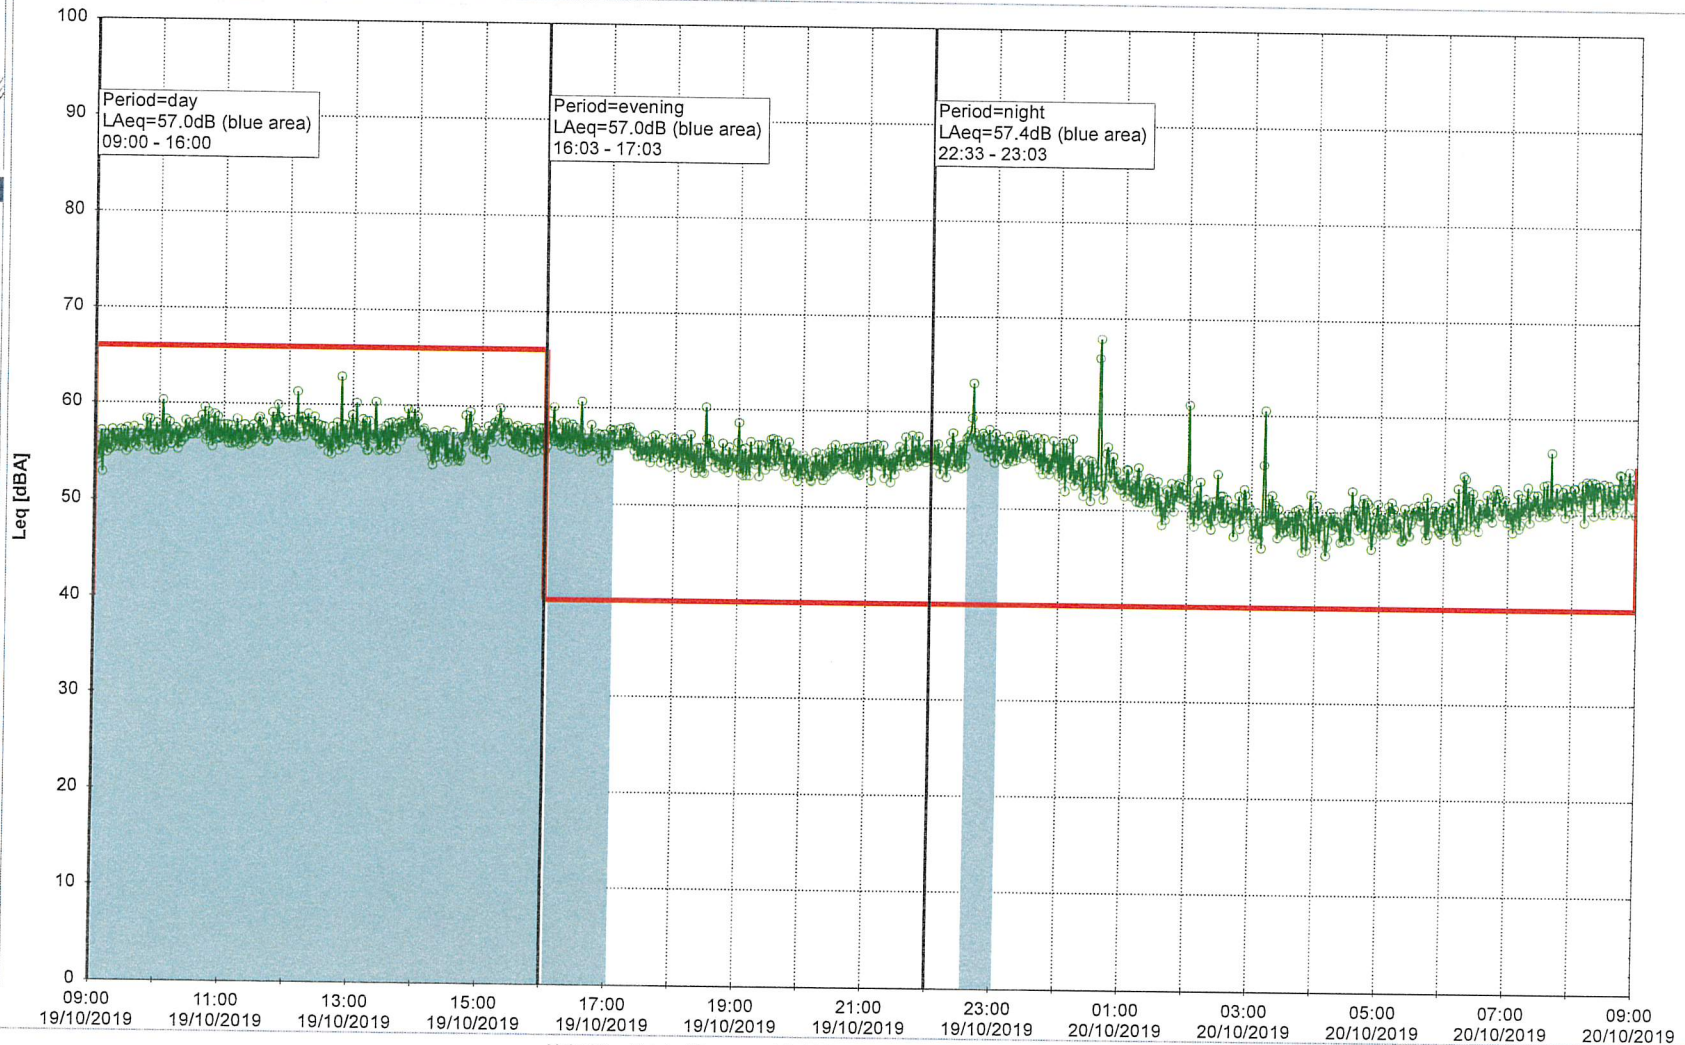

18/10/2019
19/10/2019

Remarks

...

Noise Time Related Diagram

SLU_NS01

Project: Kronos Sydhavnen
Construction: Sluseholmen
Location: N-V

19/10/2019
20/10/2019

Noise Time Related Diagram

SLU_NS01

Remarks

...

Project: Kronos Sydhavnen
Construction: Sluseholmen
Location: N-V

20/10/2019
21/10/2019

Noise Time Related Diagram

SLU_NS01

Remarks