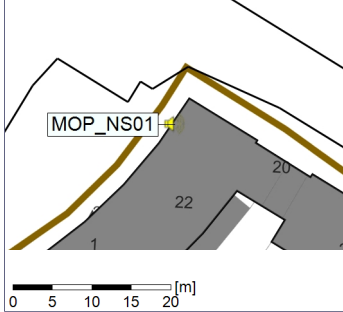

Noise Time Related Diagram

20/01/2023
21/01/2023

○○○○ MOP_NS01

Project: Kronos Sydhavnen
Construction: Mozarts Plads
Location: N-V

Plan View

Remarks

...

Noise Time Related Diagram