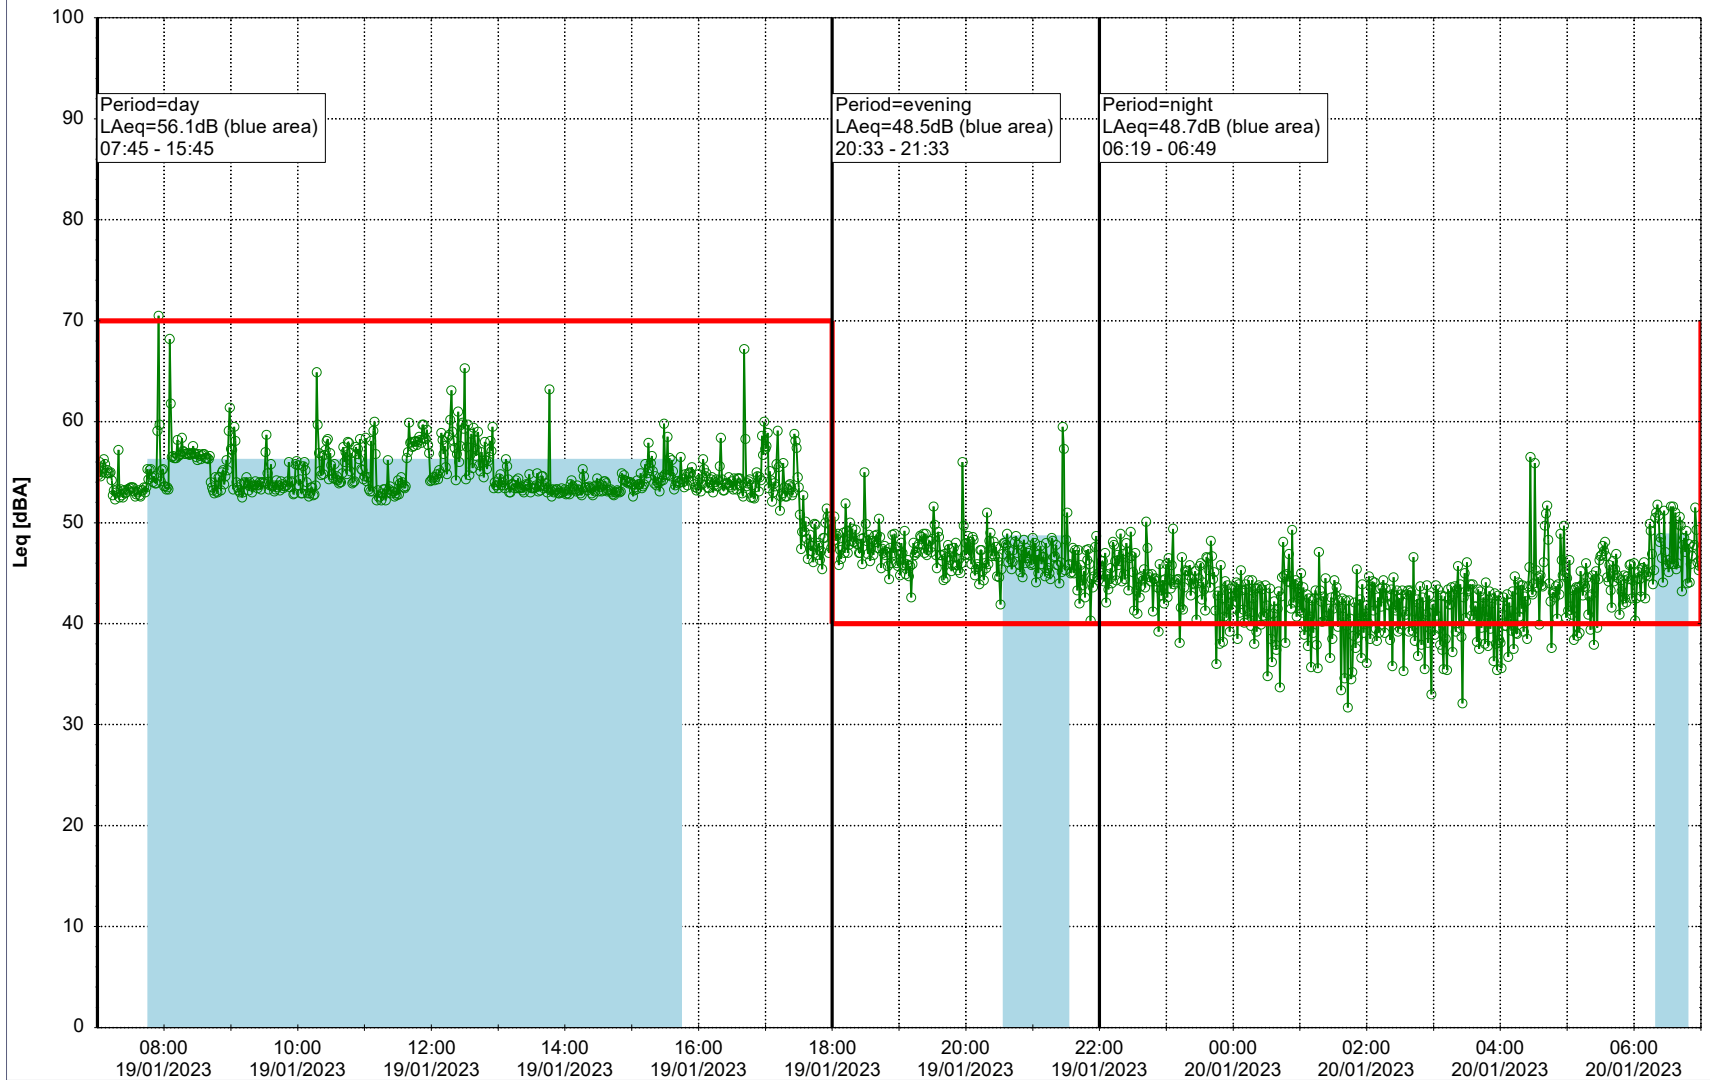

Remarks

...

Noise Time Related Diagram

18/01/2023
19/01/2023

○○○○ MOP_NS01

Project: Kronos Sydhavnen
Construction: Mozarts Plads
Location: N-V

Plan View

Remarks

...

Noise Time Related Diagram

19/01/2023
20/01/2023

○○○○ MOP_NS01

Project: Kronos Sydhavnen
Construction: Mozarts Plads
Location: N-V

Plan View

Remarks

...

Noise Time Related Diagram

20/01/2023
21/01/2023

○○○○ MOP_NS01

Project: Kronos Sydhavnen
Construction: Mozarts Plads
Location: N-V

Plan View

Remarks

...

Noise Time Related Diagram