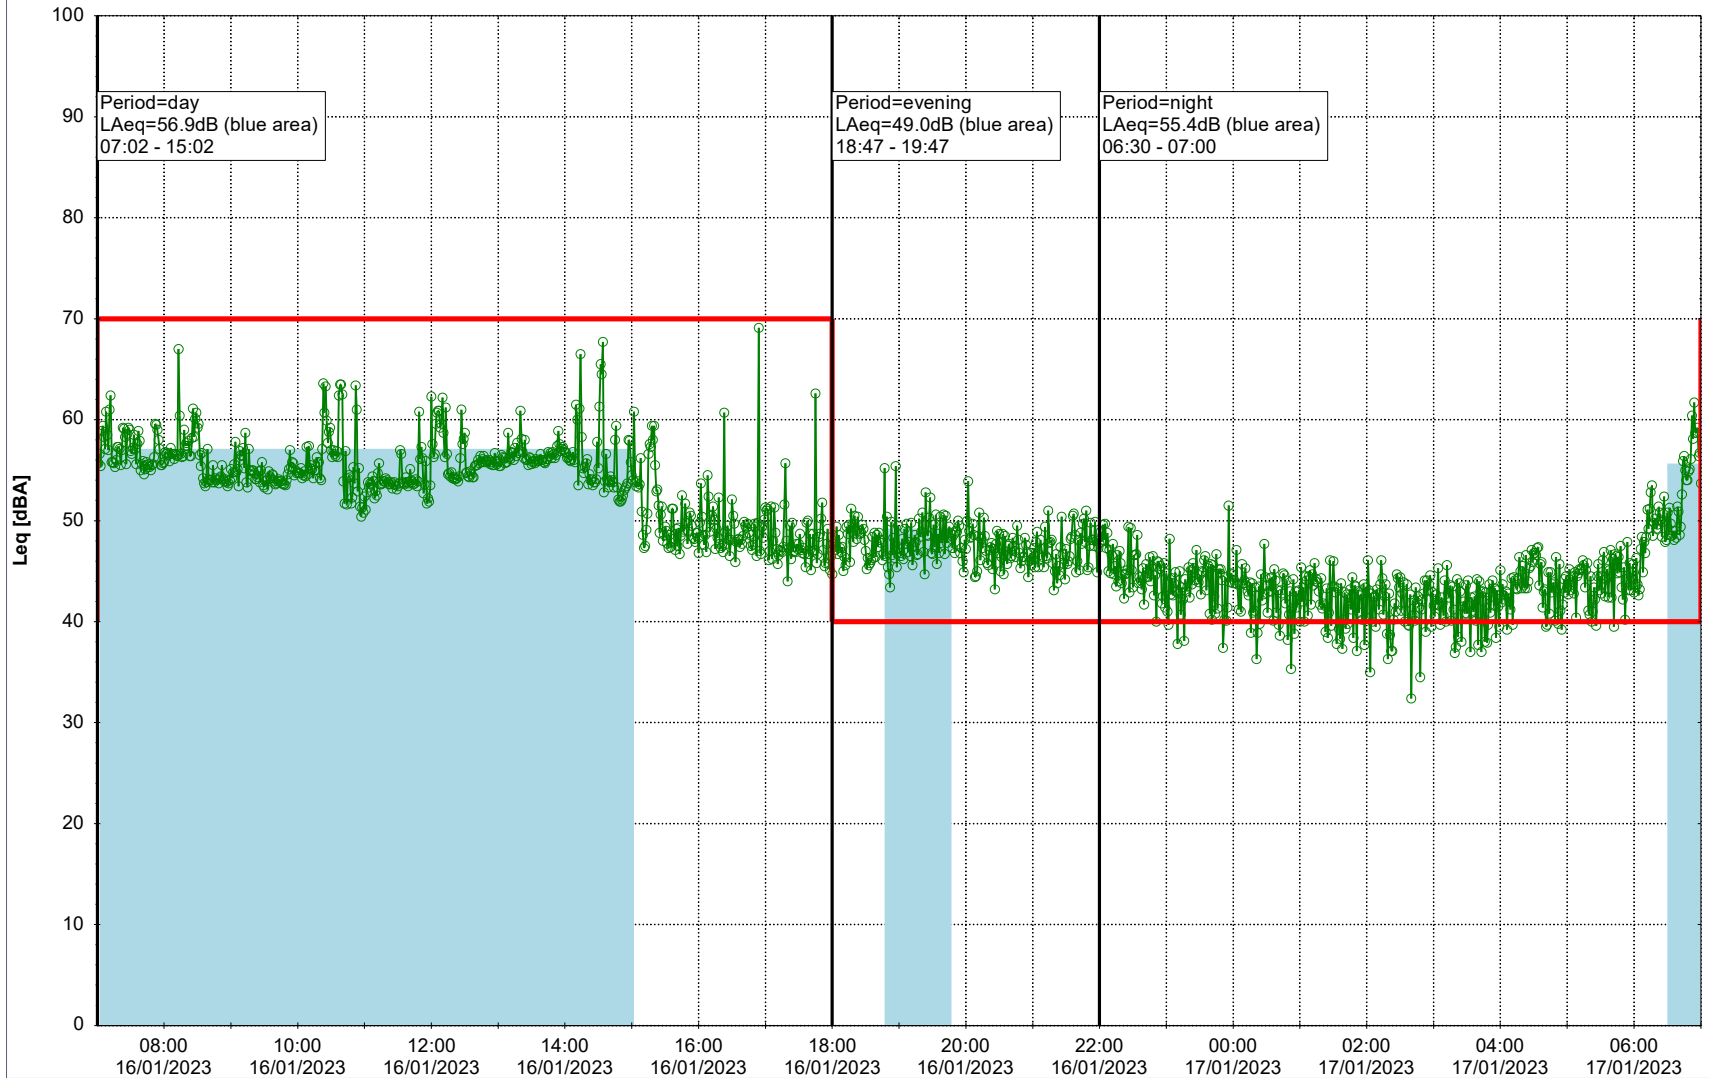

Project: Kronos Sydhavnen
Construction: Mozarts Plads
Location: N-V

Plan View

Remarks

...

Noise Time Related Diagram

16/01/2023
17/01/2023

○○○○ MOP_NS01

Project: Kronos Sydhavnen
Construction: Mozarts Plads
Location: N-V

Plan View

Remarks

...

Noise Time Related Diagram

17/01/2023
18/01/2023

○○○○ MOP_NS01

Project: Kronos Sydhavnen
Construction: Mozarts Plads
Location: N-V

Plan View

Remarks

...

Noise Time Related Diagram

18/01/2023
19/01/2023

○○○○ MOP_NS01

Project: Kronos Sydhavnen
Construction: Mozarts Plads
Location: N-V

Plan View

Remarks

Noise Time Related Diagram

20/01/2023
21/01/2023

○○○○ MOP_NS01

Project: Kronos Sydhavnen
Construction: Mozarts Plads
Location: N-V

Plan View

Remarks

...

Noise Time Related Diagram