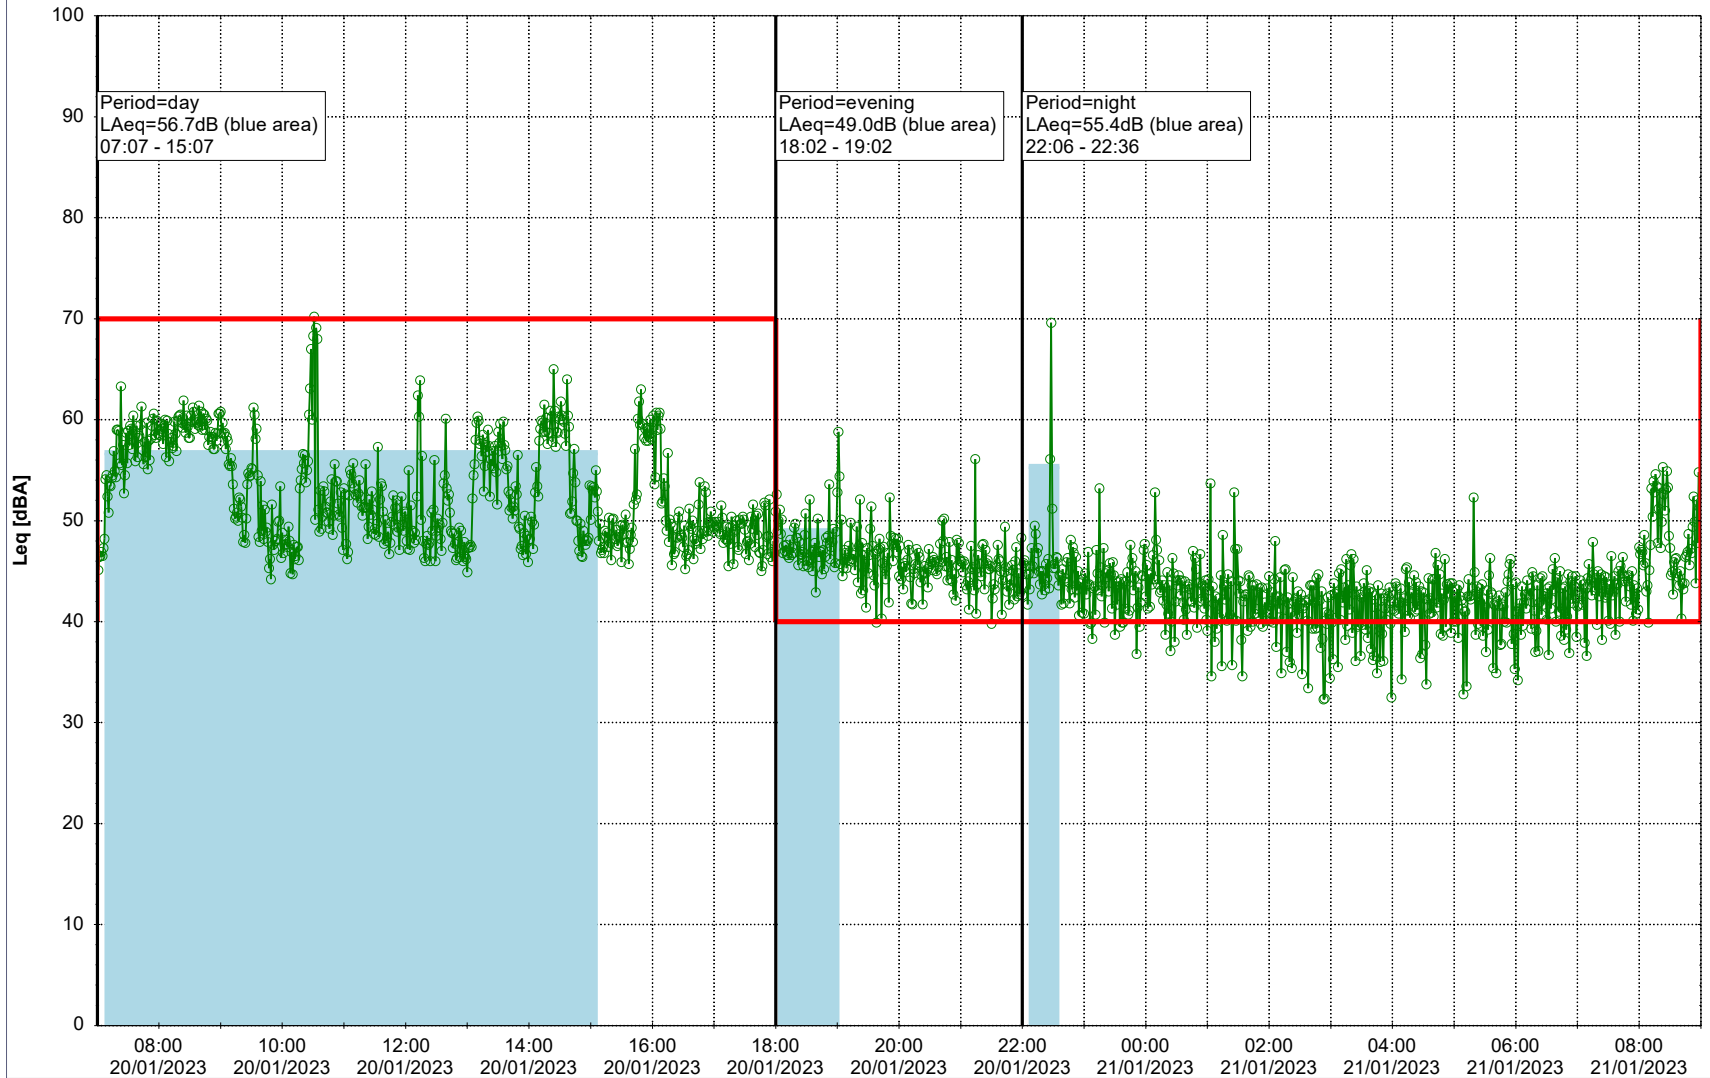

...

Noise Time Related Diagram

19/01/2023
20/01/2023

○○○○ MOP_NS01

Project: Kronos Sydhavnen
Construction: Mozarts Plads
Location: N-V

Plan View

Remarks

...

Noise Time Related Diagram

20/01/2023
21/01/2023

○○○○ MOP_NS01

Project: Kronos Sydhavnen
Construction: Mozarts Plads
Location: N-V

Plan View

Remarks

...

Noise Time Related Diagram