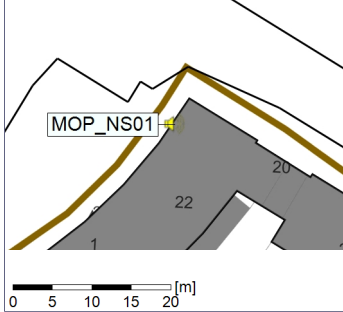

Plan View

Remarks

...

Noise Time Related Diagram

17/01/2023
18/01/2023

○○○○ MOP_NS01

Project: Kronos Sydhavnen
Construction: Mozarts Plads
Location: N-V

Plan View