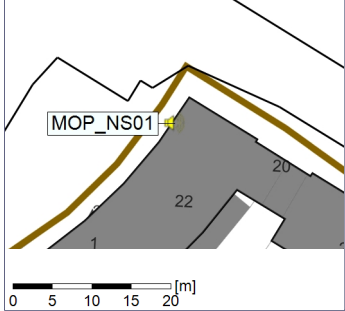

21/01/2023
22/01/2023

○○○○ MOP_NS01

Project: Kronos Sydhavnen
Construction: Mozarts Plads
Location: N-V

Plan View

Remarks

...

Noise Time Related Diagram

22/01/2023
23/01/2023