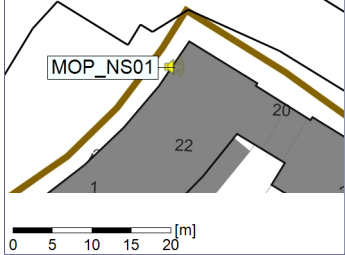

...

Noise Time Related Diagram

19/01/2023
20/01/2023

○○○○ MOP_NS01

Project: Kronos Sydhavnen
Construction: Mozarts Plads
Location: N-V

Plan View

Remarks

...