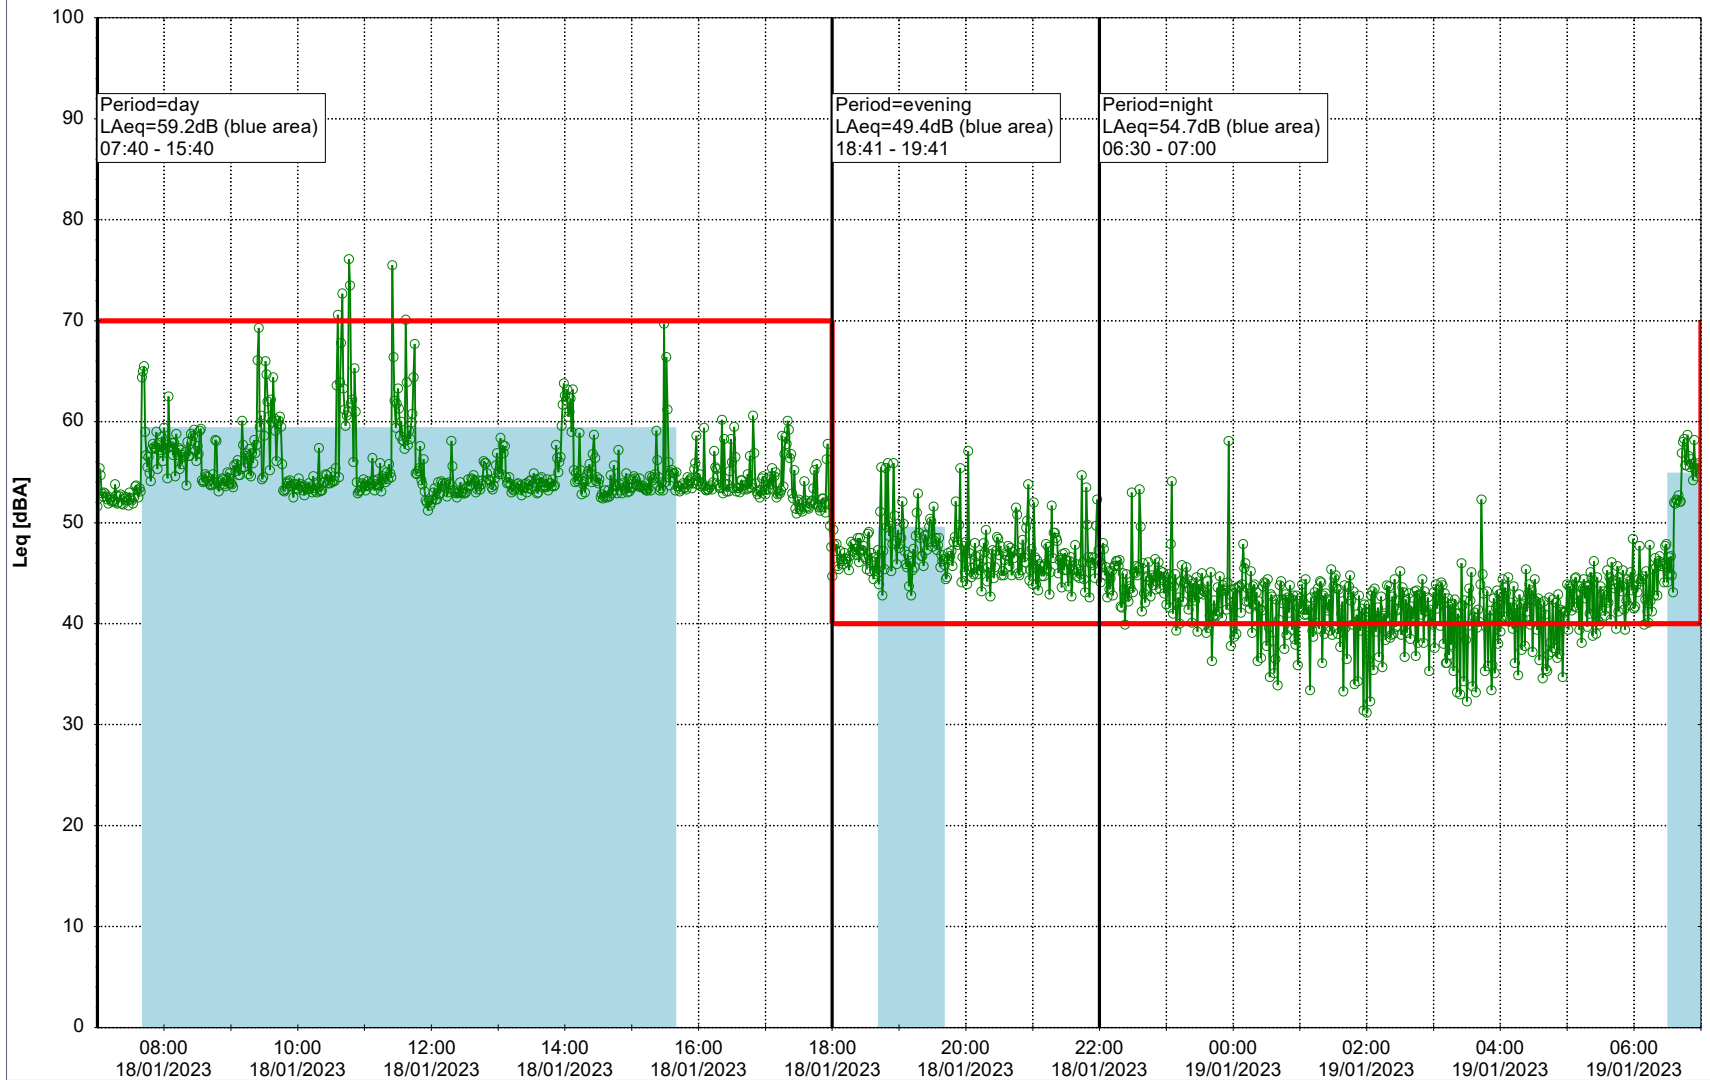

Noise Time Related Diagram

18/01/2023
19/01/2023

○○○○ MOP_NS01