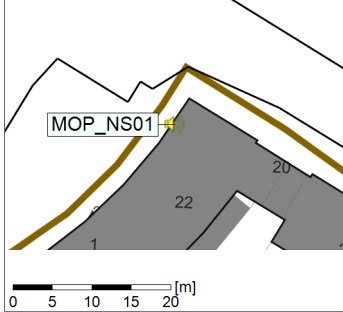

Project: Kronos Sydhavnen
Construction: Mozarts Plads
Location: N-V

Plan View

Remarks

...

Noise Time Related Diagram

16/01/2023
17/01/2023

○○○○ MOP_NS01

Project: Kronos Sydhavnen
Construction: Mozarts Plads
Location: N-V