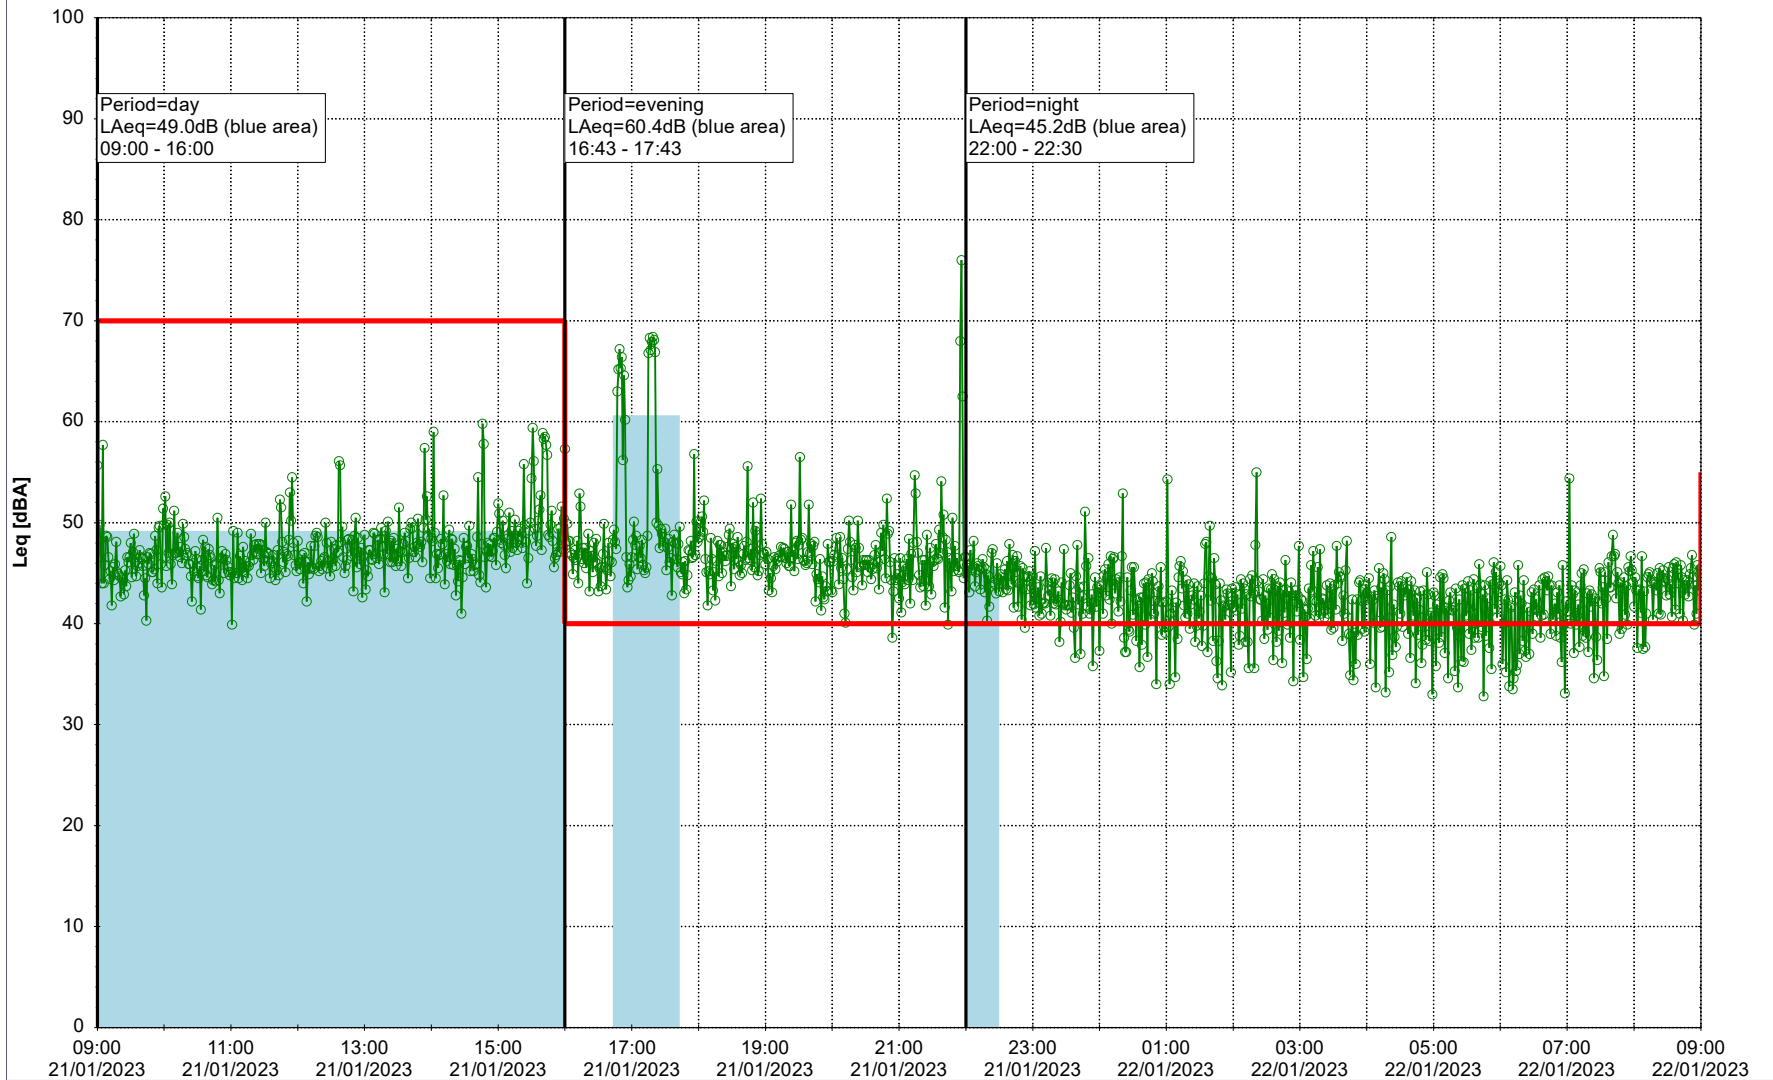

Noise Time Related Diagram

20/01/2023
21/01/2023

○○○○ MOP_NS01

Project: Kronos Sydhavnen
Construction: Mozarts Plads
Location: N-V

Plan View

Remarks

...

Noise Time Related Diagram

21/01/2023
22/01/2023

○○○○ MOP_NS01

Project: Kronos Sydhavnen
Construction: Mozarts Plads
Location: N-V

Plan View

Remarks

...

Noise Time Related Diagram

22/01/2023
23/01/2023