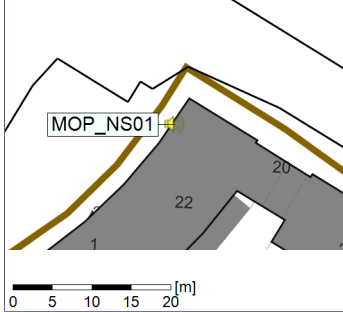

Remarks

...

Noise Time Related Diagram

18/01/2023
19/01/2023

○○○○ MOP_NS01

Project: Kronos Sydhavnen
Construction: Mozarts Plads
Location: N-V

Plan View

Remarks