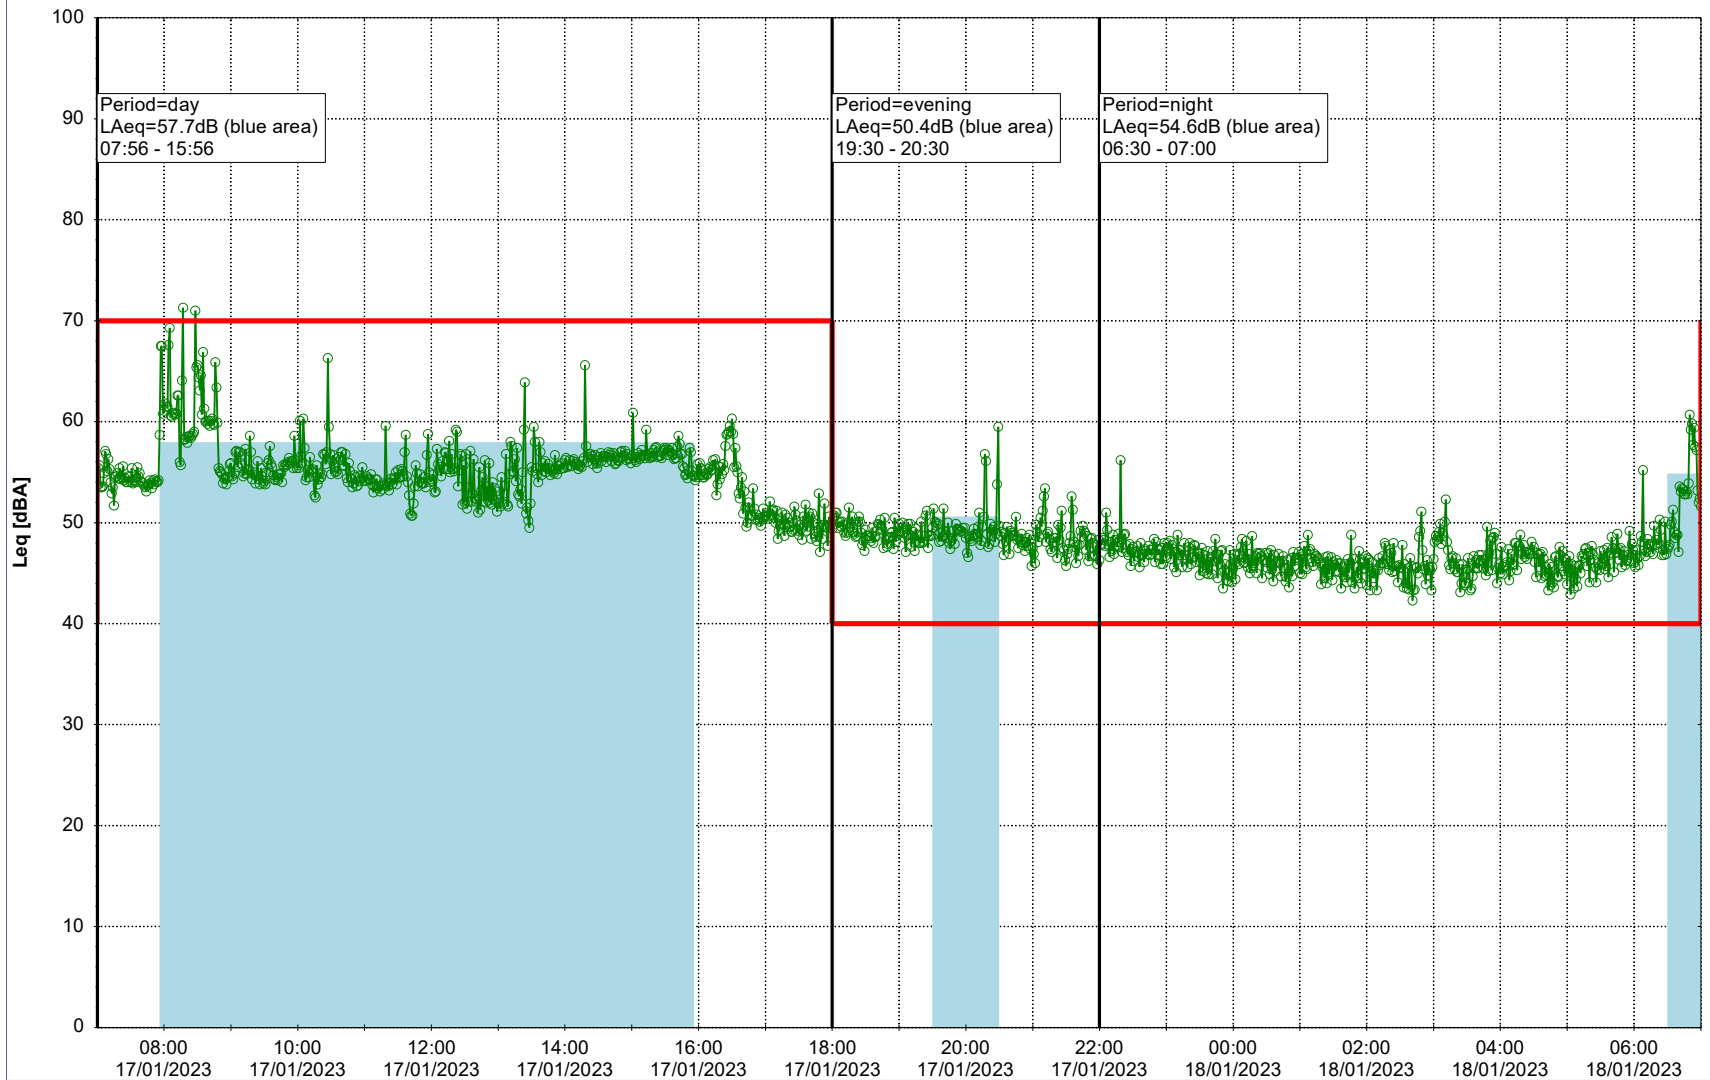

Plan View

Remarks

...

Noise Time Related Diagram

17/01/2023
18/01/2023

○○○○ MOP_NS01

Project: Kronos Sydhavnen
Construction: Mozarts Plads
Location: N-V

Plan View

Remarks

...

Noise Time Related Diagram

18/01/2023
19/01/2023

○○○○ MOP_NS01

Project: Kronos Sydhavnen
Construction: Mozarts Plads
Location: N-V

Plan View

Remarks

Noise Time Related Diagram

20/01/2023
21/01/2023

○○○○ MOP_NS01

Project: Kronos Sydhavnen
Construction: Mozarts Plads
Location: N-V

Plan View

Remarks

...

Noise Time Related Diagram