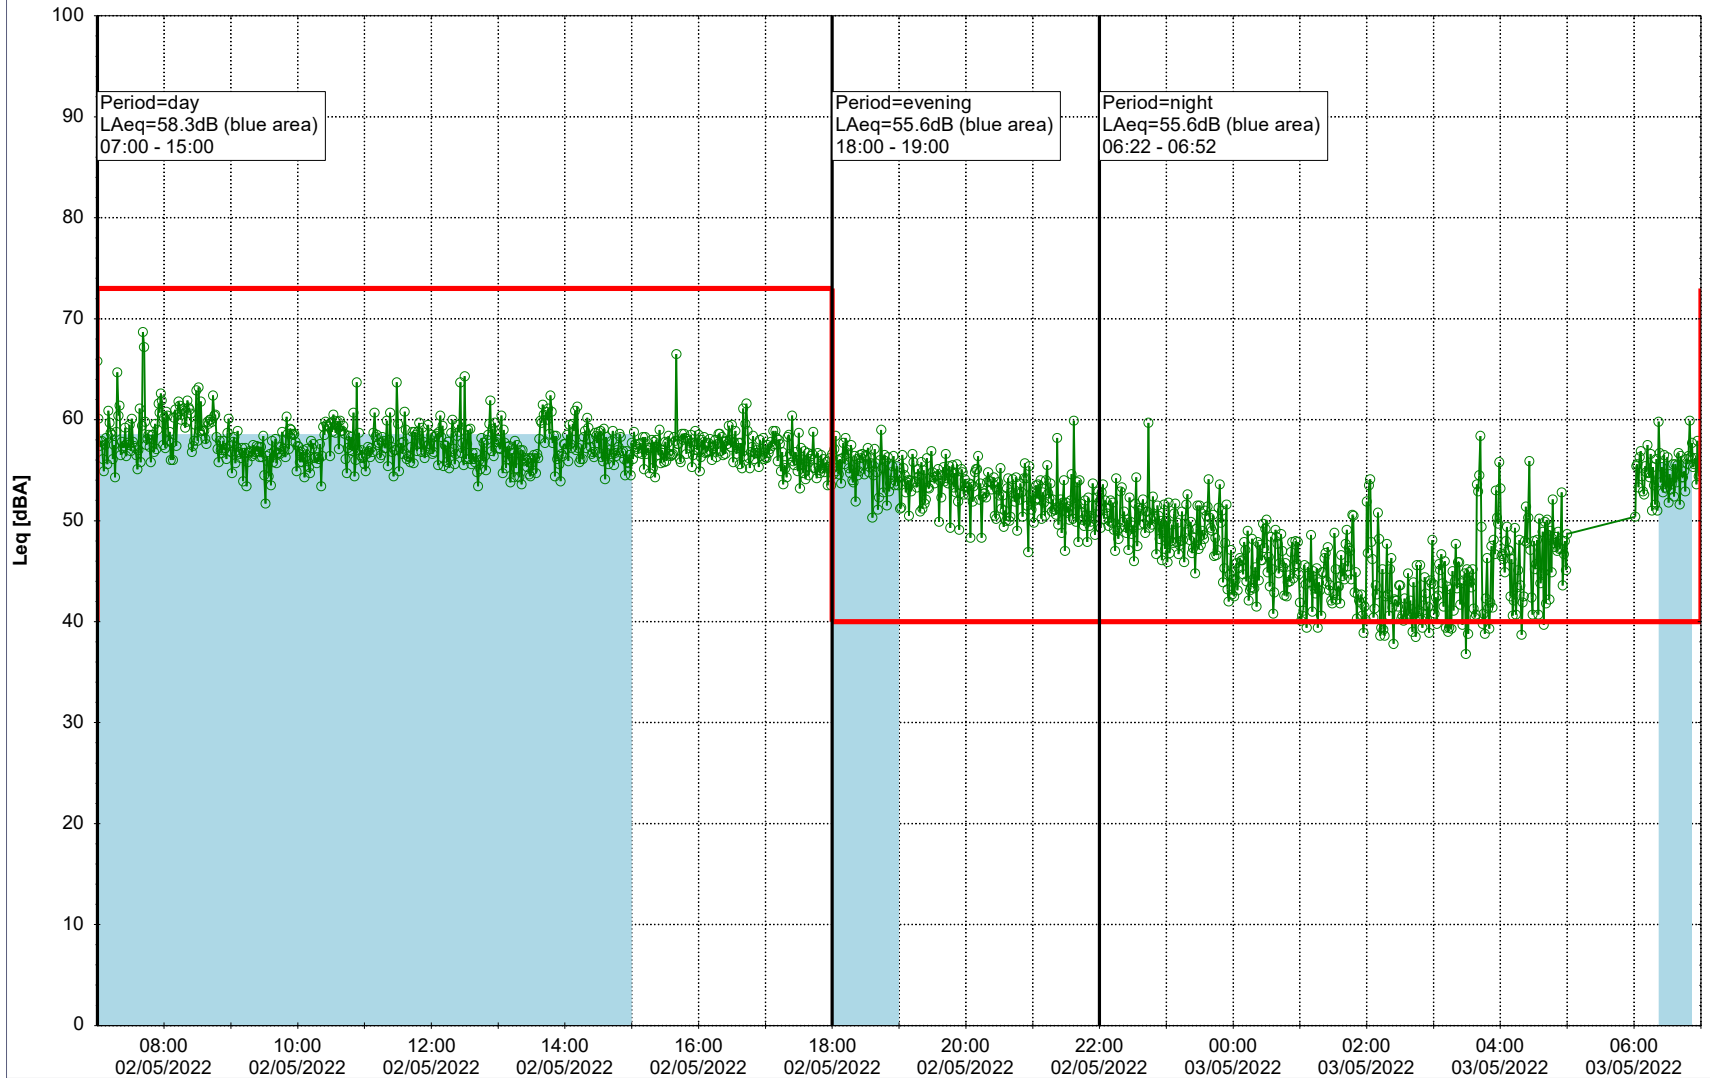

Project: Kronos Sydhavnen
Construction: Havneholmen
Location: N-V

Plan View

Remarks

...

Noise Time Related Diagram

02/05/2022
03/05/2022

○ ○ ○ ○ HOL_NS01

Project: Kronos Sydhavnen
Construction: Havneholmen
Location: N-V

Plan View

Remarks

...

Noise Time Related Diagram

03/05/2022
04/05/2022

○○○ HOL_NS01

Project: Kronos Sydhavnen
Construction: Havneholmen
Location: N-V

Plan View

Remarks

...

Noise Time Related Diagram

04/05/2022
05/05/2022

○○○ HOL_NS01

Project: Kronos Sydhavnen
Construction: Havneholmen
Location: N-V

Plan View

Remarks

Noise Time Related Diagram

06/05/2022
07/05/2022

○ ○ ○ ○ HOL_NS01

Project: Kronos Sydhavnen
Construction: Havneholmen
Location: N-V

Plan View

Remarks

...

Noise Time Related Diagram