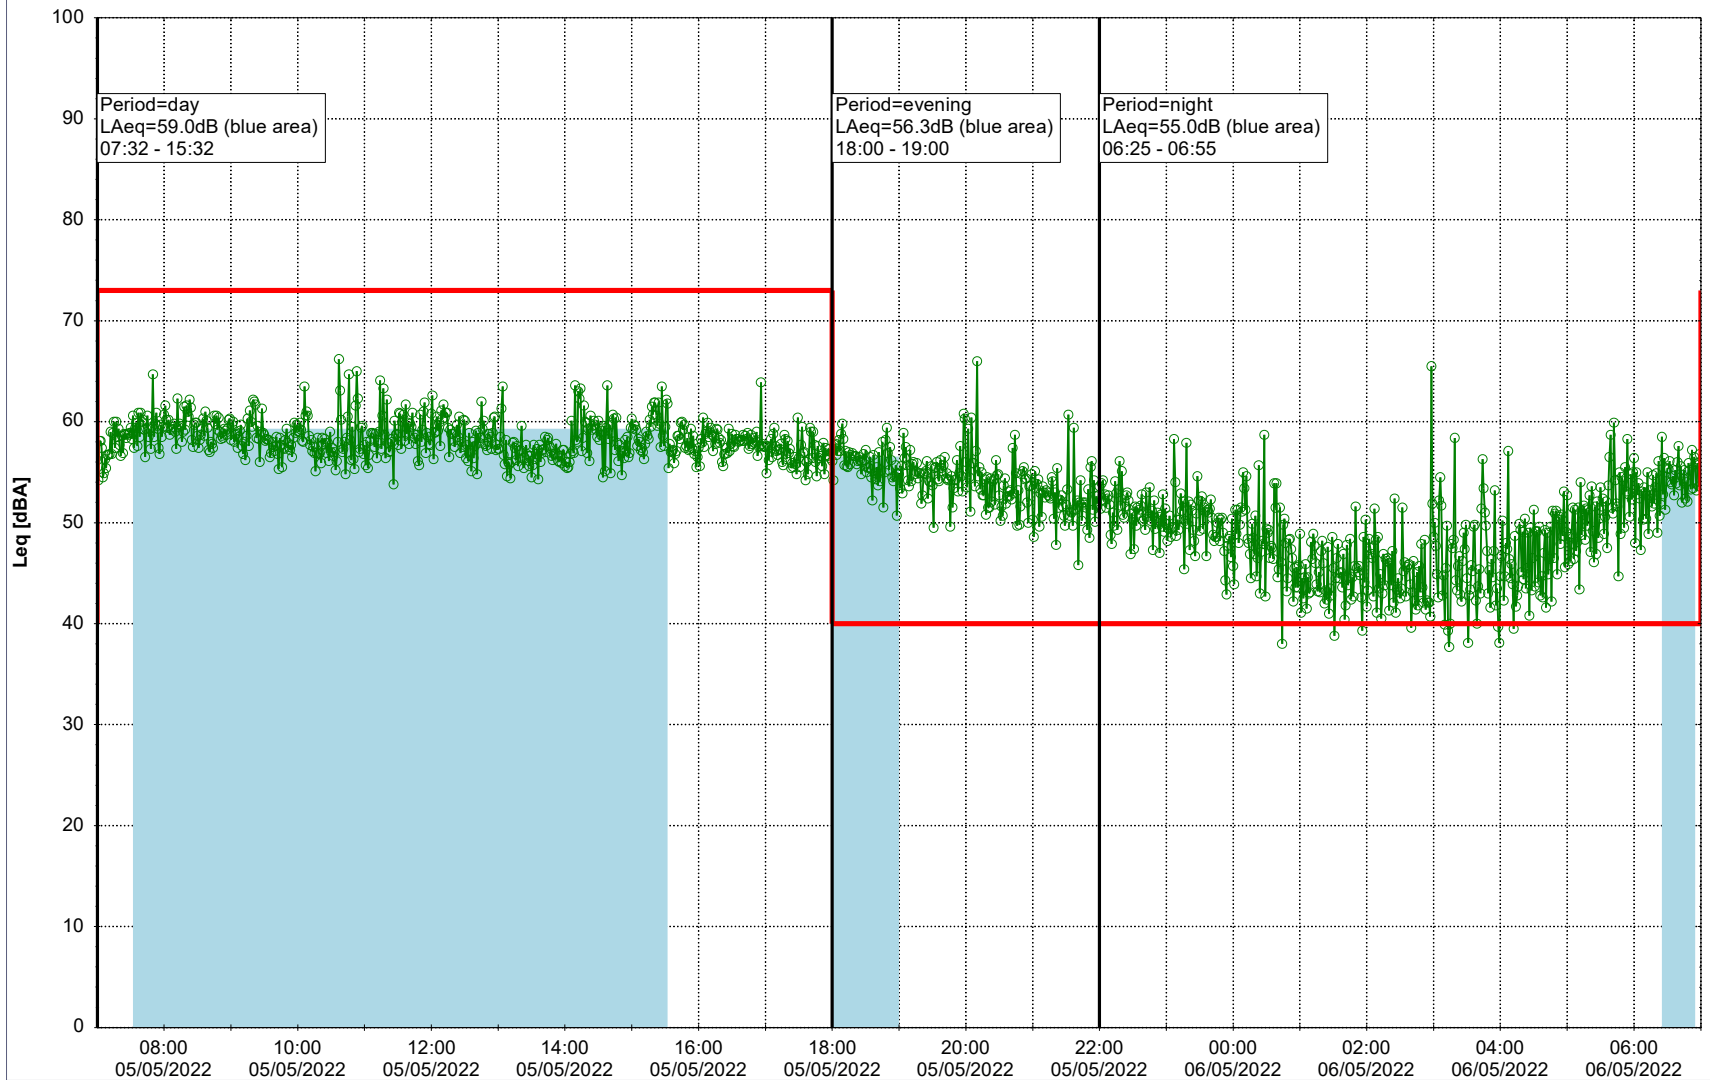

Remarks

...

Noise Time Related Diagram

04/05/2022
05/05/2022

○○○ HOL_NS01

Project: Kronos Sydhavnen
Construction: Havneholmen
Location: N-V

Plan View

Remarks

...

Noise Time Related Diagram

05/05/2022
06/05/2022

○ ○ ○ ○ HOL_NS01

Project: Kronos Sydhavnen
Construction: Havneholmen
Location: N-V

Plan View

Remarks

...

Noise Time Related Diagram

06/05/2022
07/05/2022

○ ○ ○ ○ HOL_NS01

Project: Kronos Sydhavnen
Construction: Havneholmen
Location: N-V

Plan View

Remarks

...

Noise Time Related Diagram