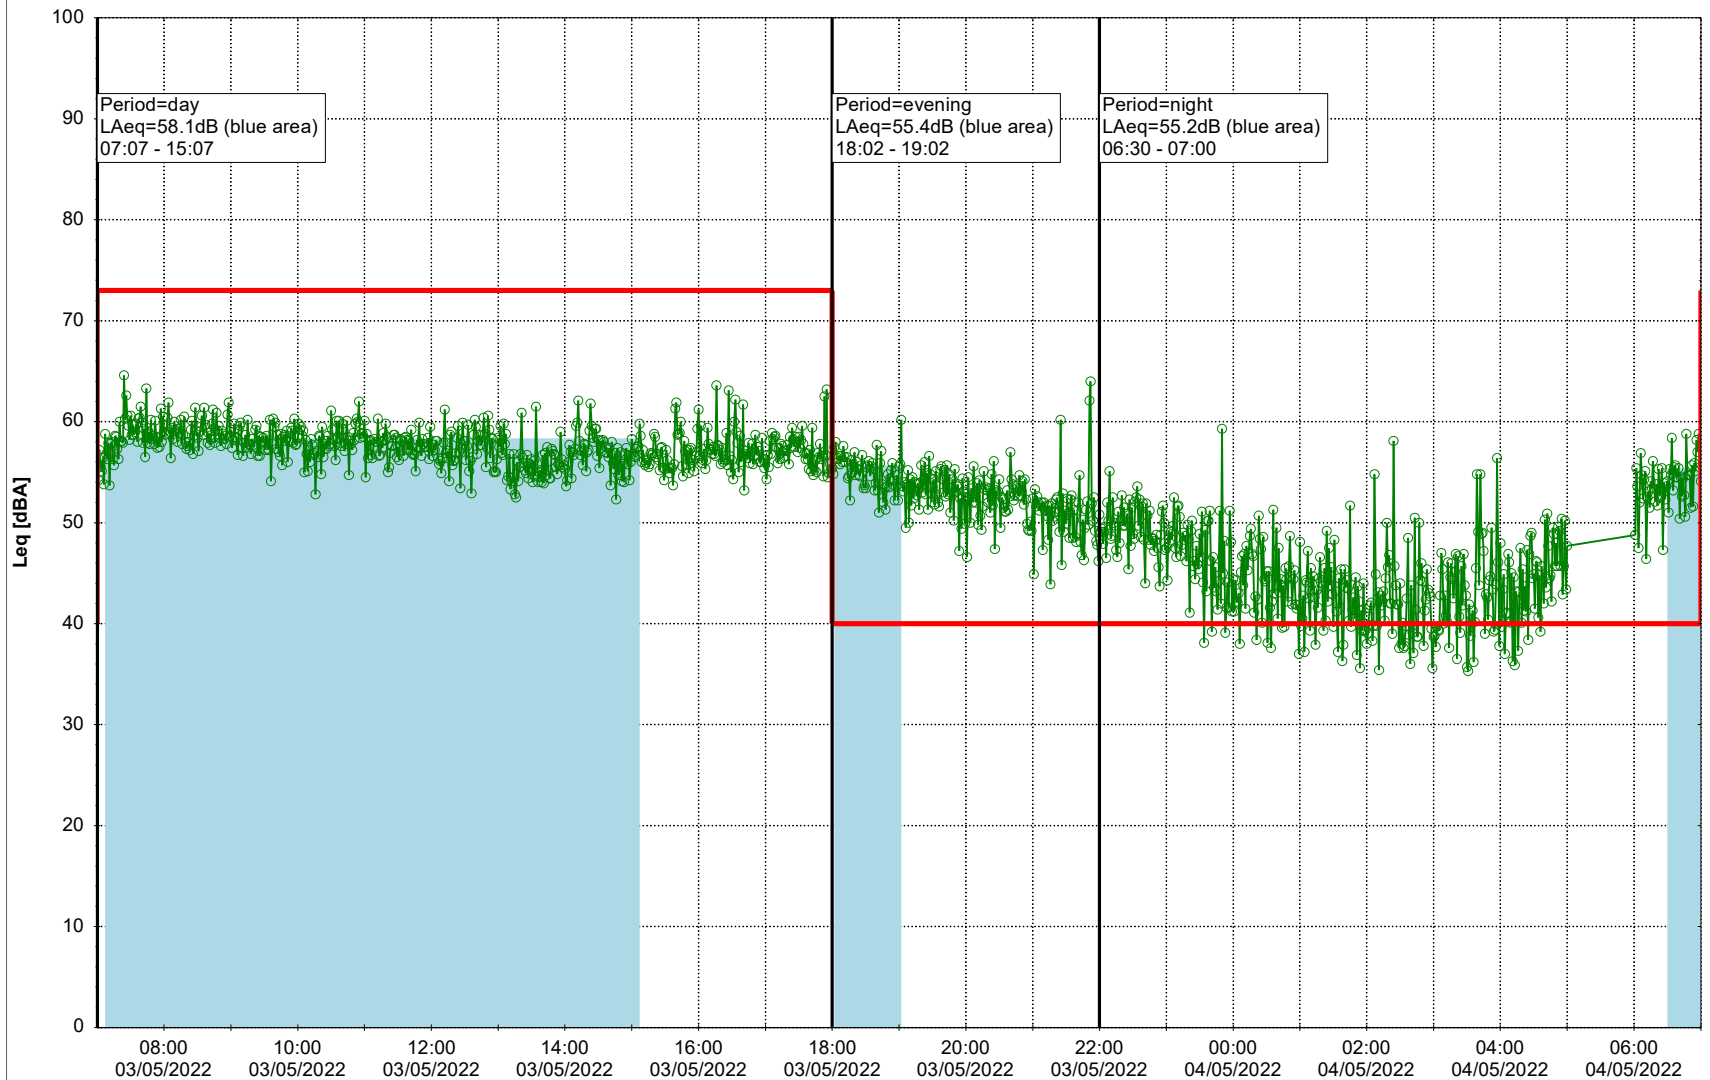

Plan View

Remarks

...

Noise Time Related Diagram

03/05/2022
04/05/2022

○○○ HOL_NS01

Project: Kronos Sydhavnen
Construction: Havneholmen
Location: N-V

Plan View

Remarks

...

Noise Time Related Diagram

04/05/2022
05/05/2022

○○○ HOL_NS01

Project: Kronos Sydhavnen
Construction: Havneholmen
Location: N-V

Plan View

Remarks