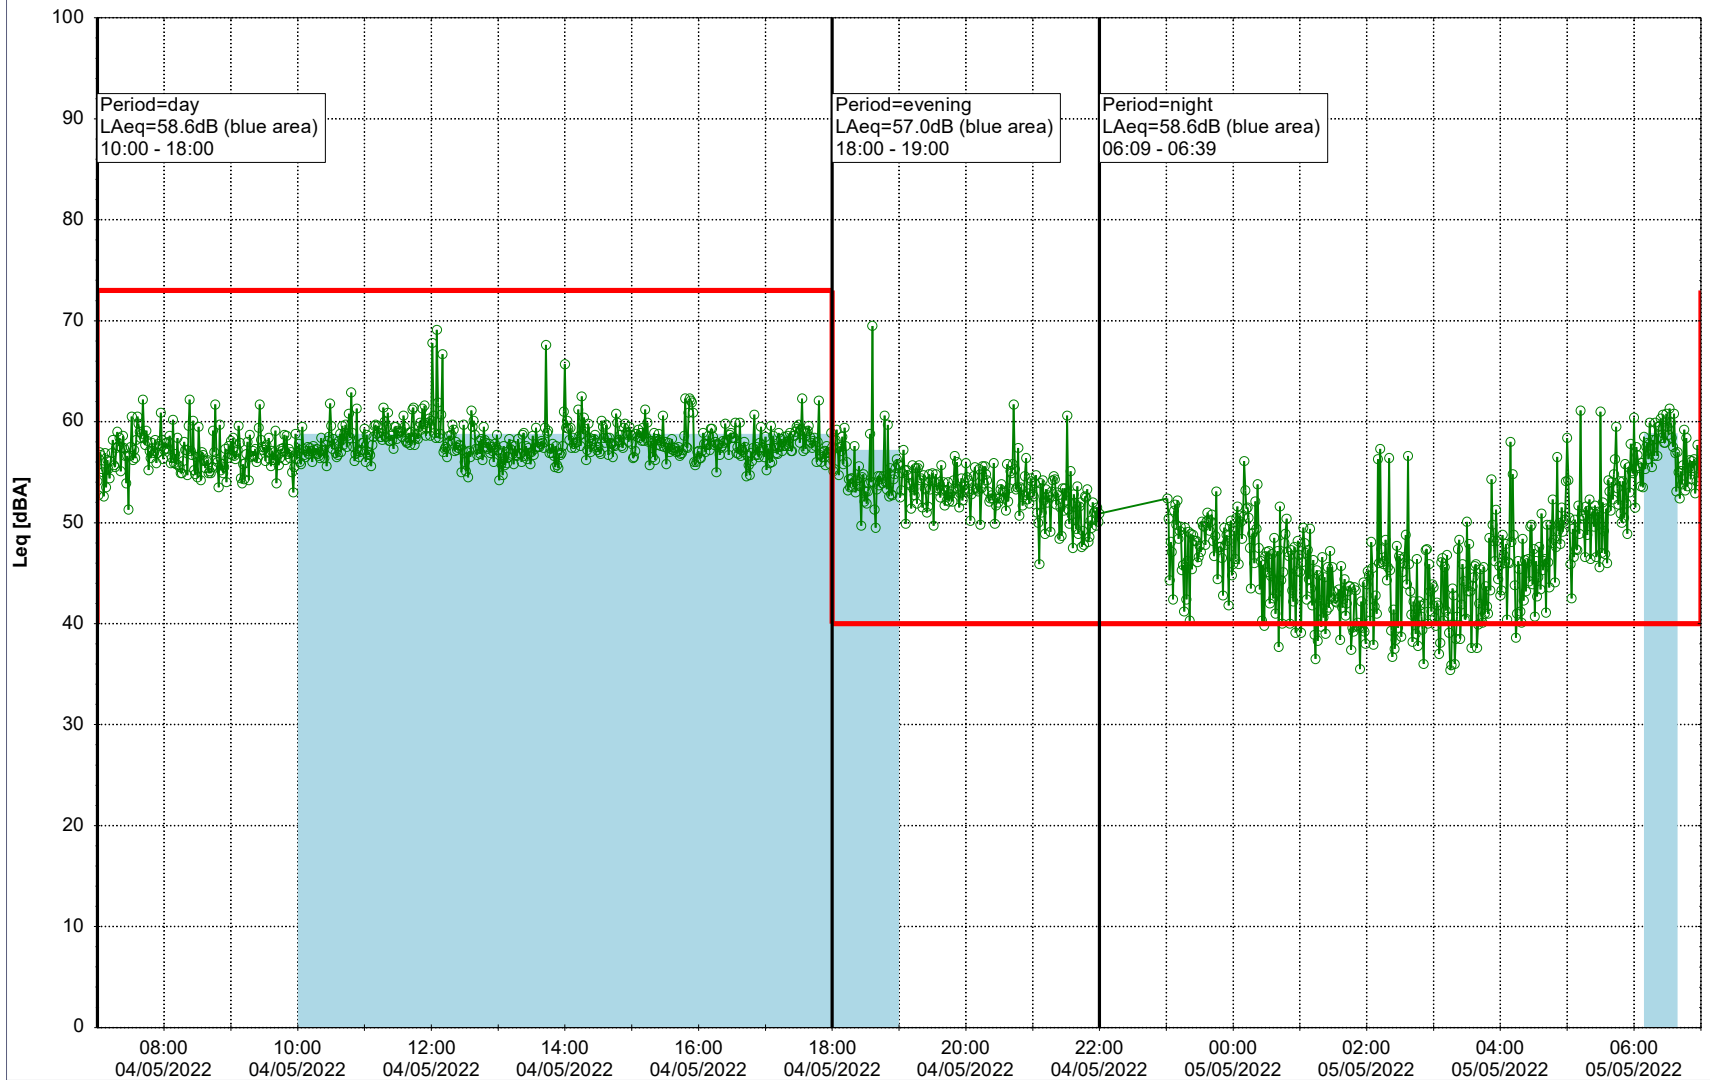

Plan View

Remarks

...

Noise Time Related Diagram

03/05/2022
04/05/2022

○○○ HOL_NS01

Project: Kronos Sydhavnen
Construction: Havneholmen
Location: N-V

Plan View

Remarks

...

Noise Time Related Diagram

04/05/2022
05/05/2022

○○○ HOL_NS01

Project: Kronos Sydhavnen
Construction: Havneholmen
Location: N-V

Plan View

Remarks

...

Noise Time Related Diagram

05/05/2022
06/05/2022

○ ○ ○ ○ HOL_NS01

Project: Kronos Sydhavnen
Construction: Havneholmen
Location: N-V

Plan View

Remarks

...

Noise Time Related Diagram

06/05/2022
07/05/2022

○ ○ ○ ○ HOL_NS01

Project: Kronos Sydhavnen
Construction: Havneholmen
Location: N-V

Plan View

Remarks

...

Noise Time Related Diagram