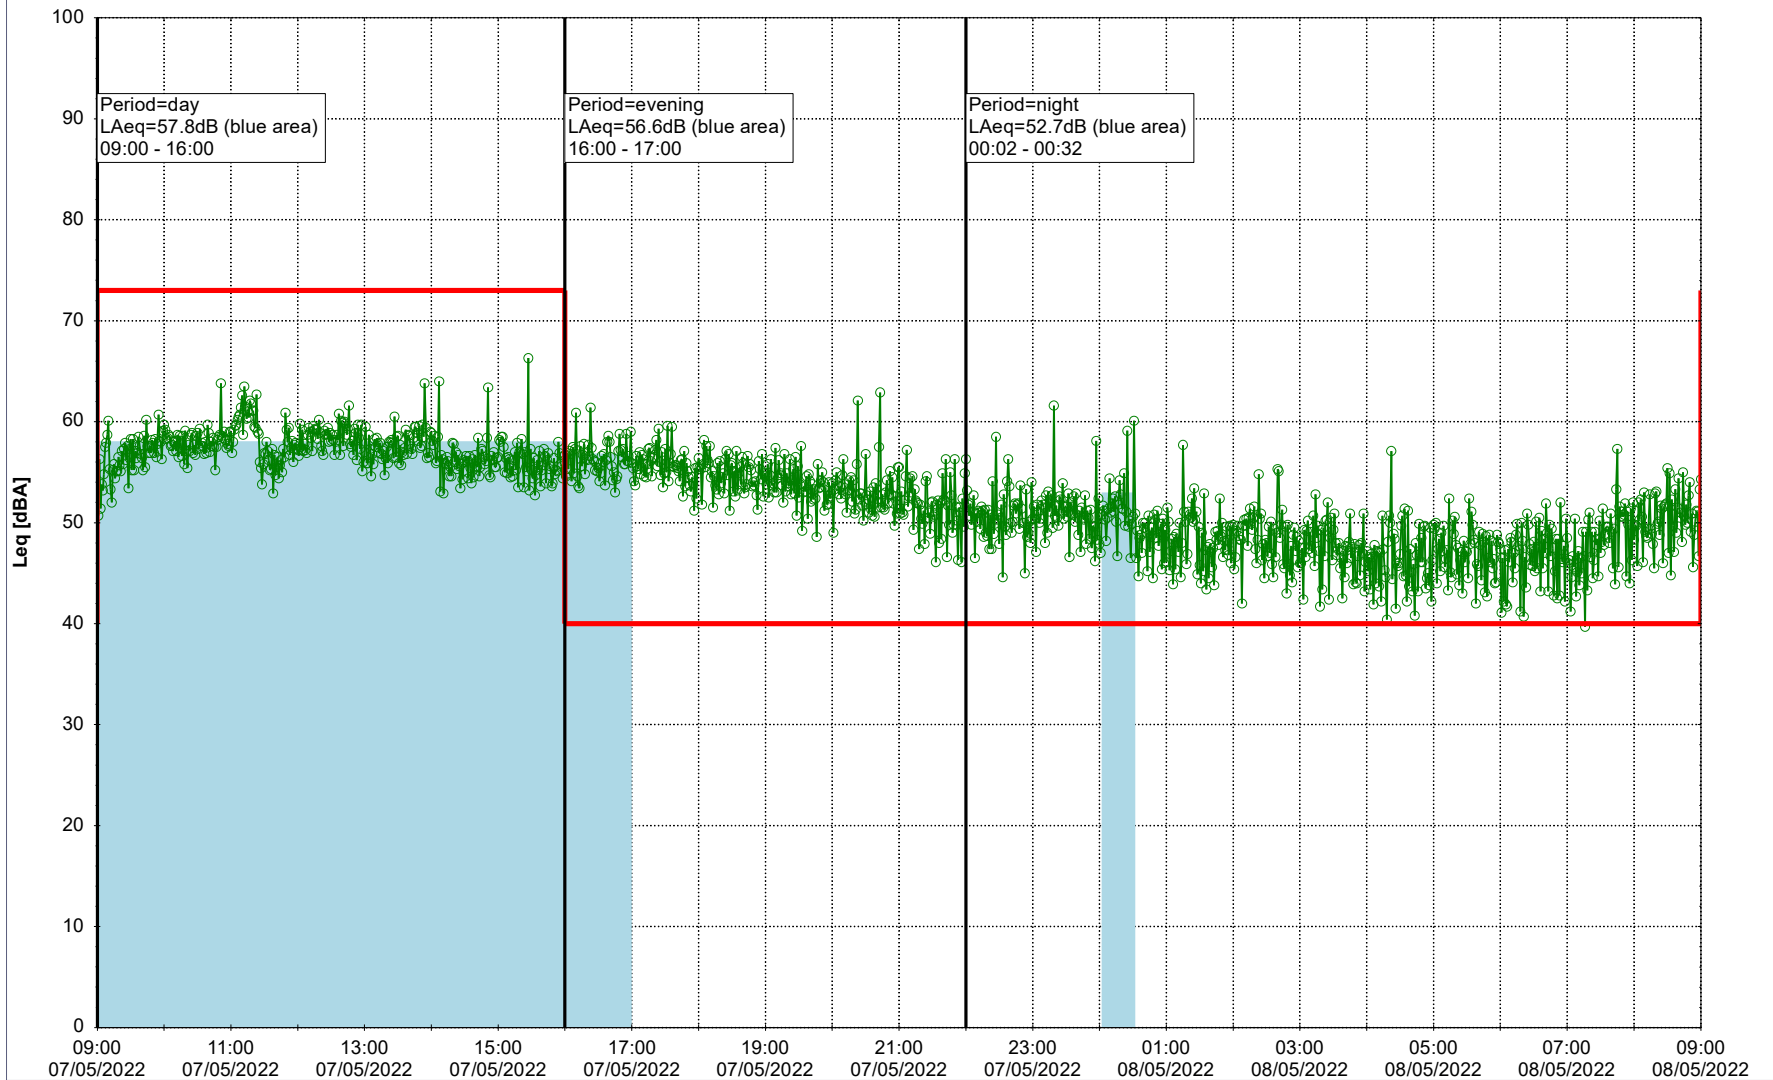

Noise Time Related Diagram

06/05/2022
07/05/2022

○ ○ ○ ○ HOL_NS01

Project: Kronos Sydhavnen
Construction: Havneholmen
Location: N-V

Plan View

Remarks

...

Noise Time Related Diagram

07/05/2022
08/05/2022

○○○○ HOL_NS01

Project: Kronos Sydhavnen
Construction: Havneholmen
Location: N-V

Plan View

Remarks

...

Noise Time Related Diagram

08/05/2022
09/05/2022