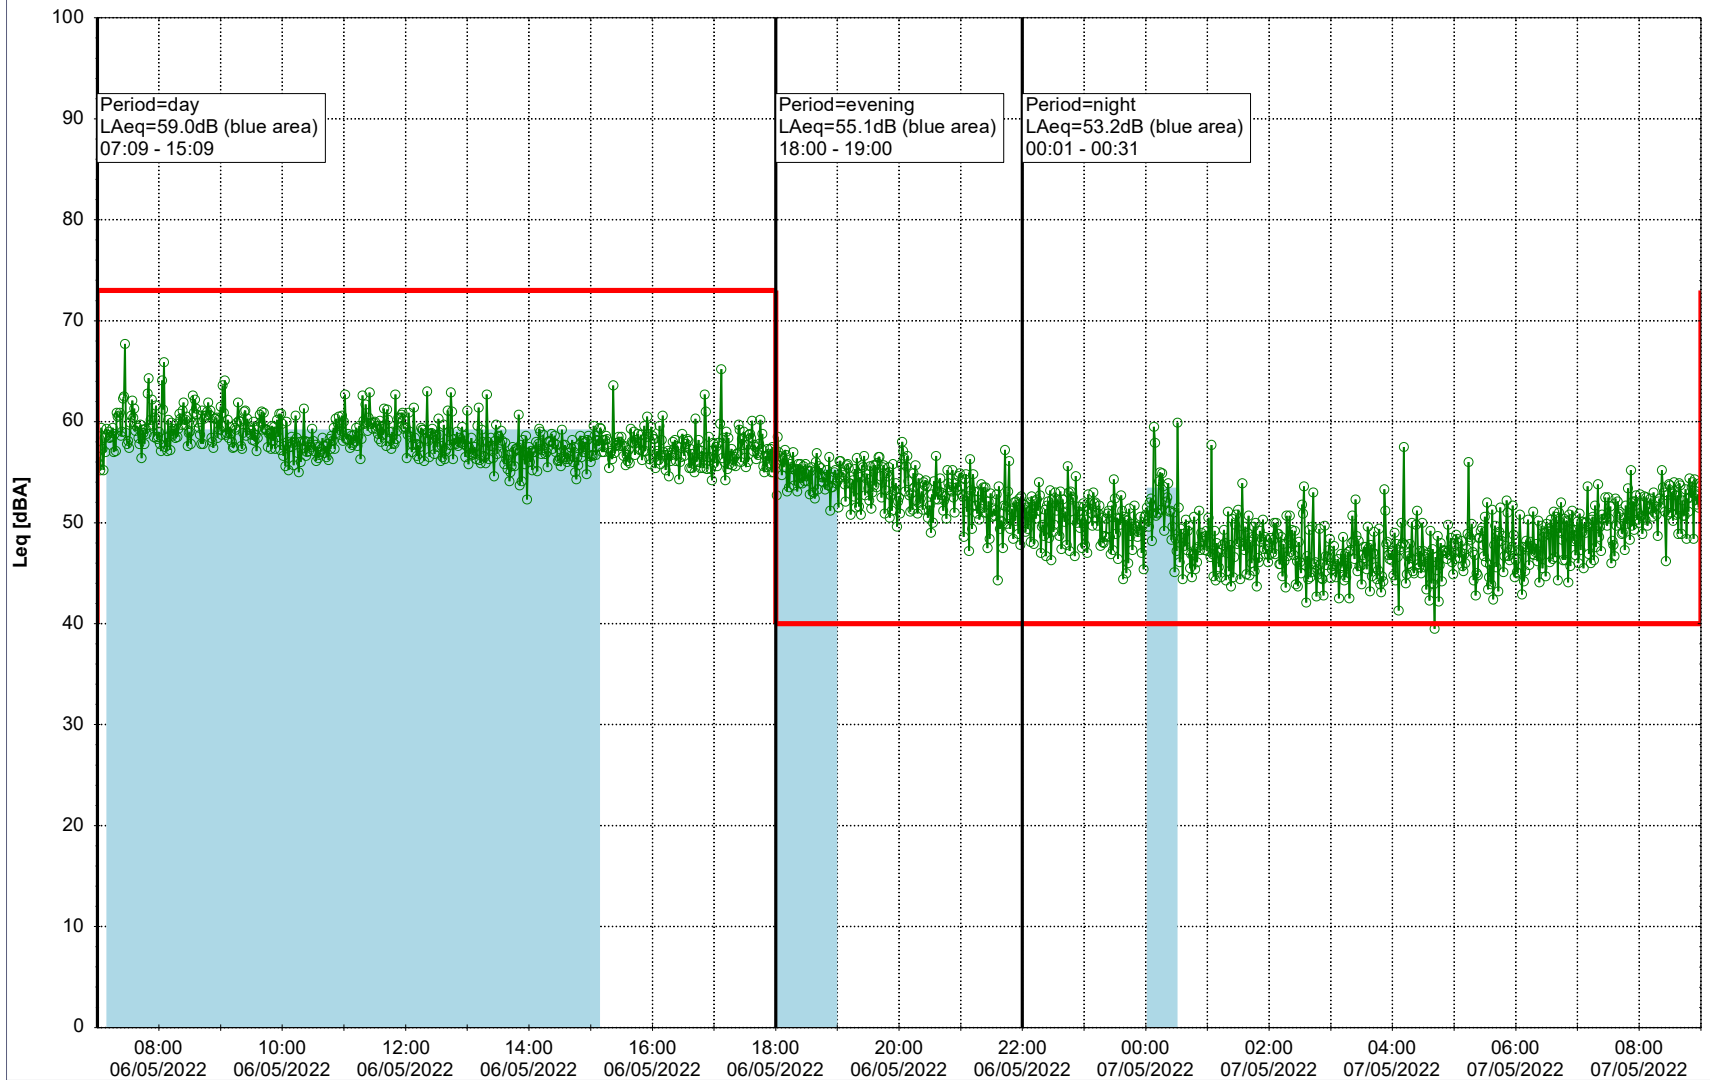

...

Noise Time Related Diagram

05/05/2022
06/05/2022

○ ○ ○ ○ HOL_NS01

Project: Kronos Sydhavnen
Construction: Havneholmen
Location: N-V

Plan View

Remarks

...

Noise Time Related Diagram

06/05/2022
07/05/2022

○ ○ ○ ○ HOL_NS01

Project: Kronos Sydhavnen
Construction: Havneholmen
Location: N-V

Plan View

Remarks

...

Noise Time Related Diagram