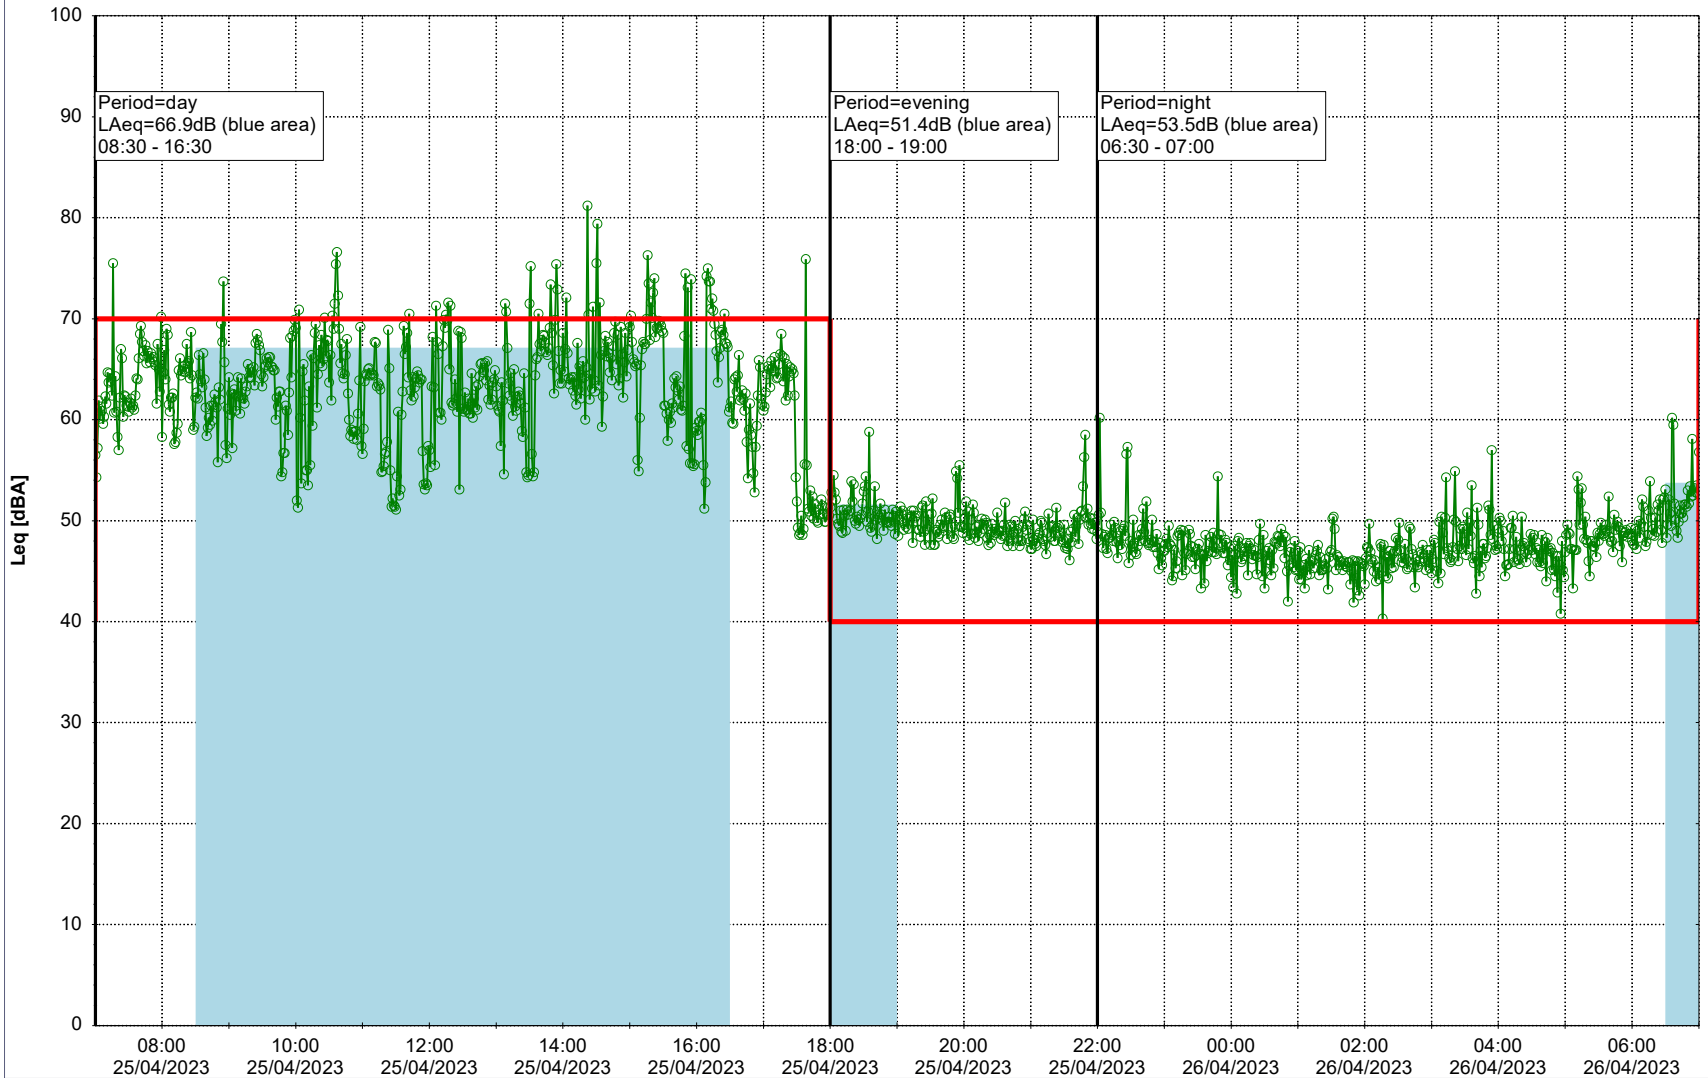

Plan View

Remarks

...

Noise Time Related Diagram

25/04/2023
26/04/2023

○○○○ MOP_NS01

Project: Kronos Sydhavnen
Construction: Mozarts Plads
Location: N-V

Plan View