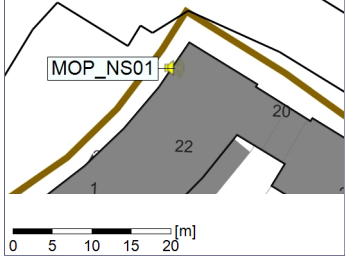

...

Noise Time Related Diagram

27/04/2023
28/04/2023

○○○○ MOP_NS01

Project: Kronos Sydhavnen
Construction: Mozarts Plads
Location: N-V

Plan View

Remarks

...