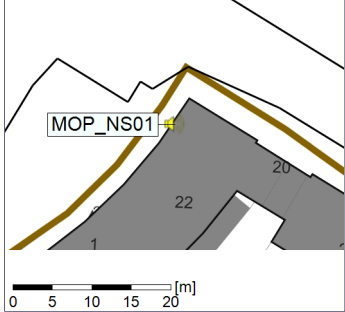

29/04/2023
30/04/2023

○○○○ MOP_NS01

Project: Kronos Sydhavnen
Construction: Mozarts Plads
Location: N-V

Plan View

Remarks

...

Noise Time Related Diagram

30/04/2023
01/05/2023