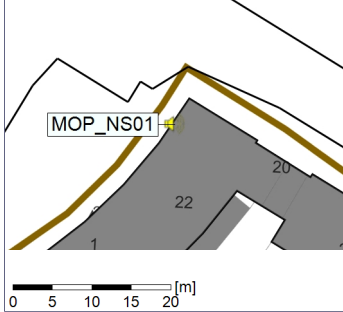

Plan View

Remarks

...

Noise Time Related Diagram

25/04/2023
26/04/2023

○○○○ MOP_NS01

Project: Kronos Sydhavnen
Construction: Mozarts Plads
Location: N-V

Plan View