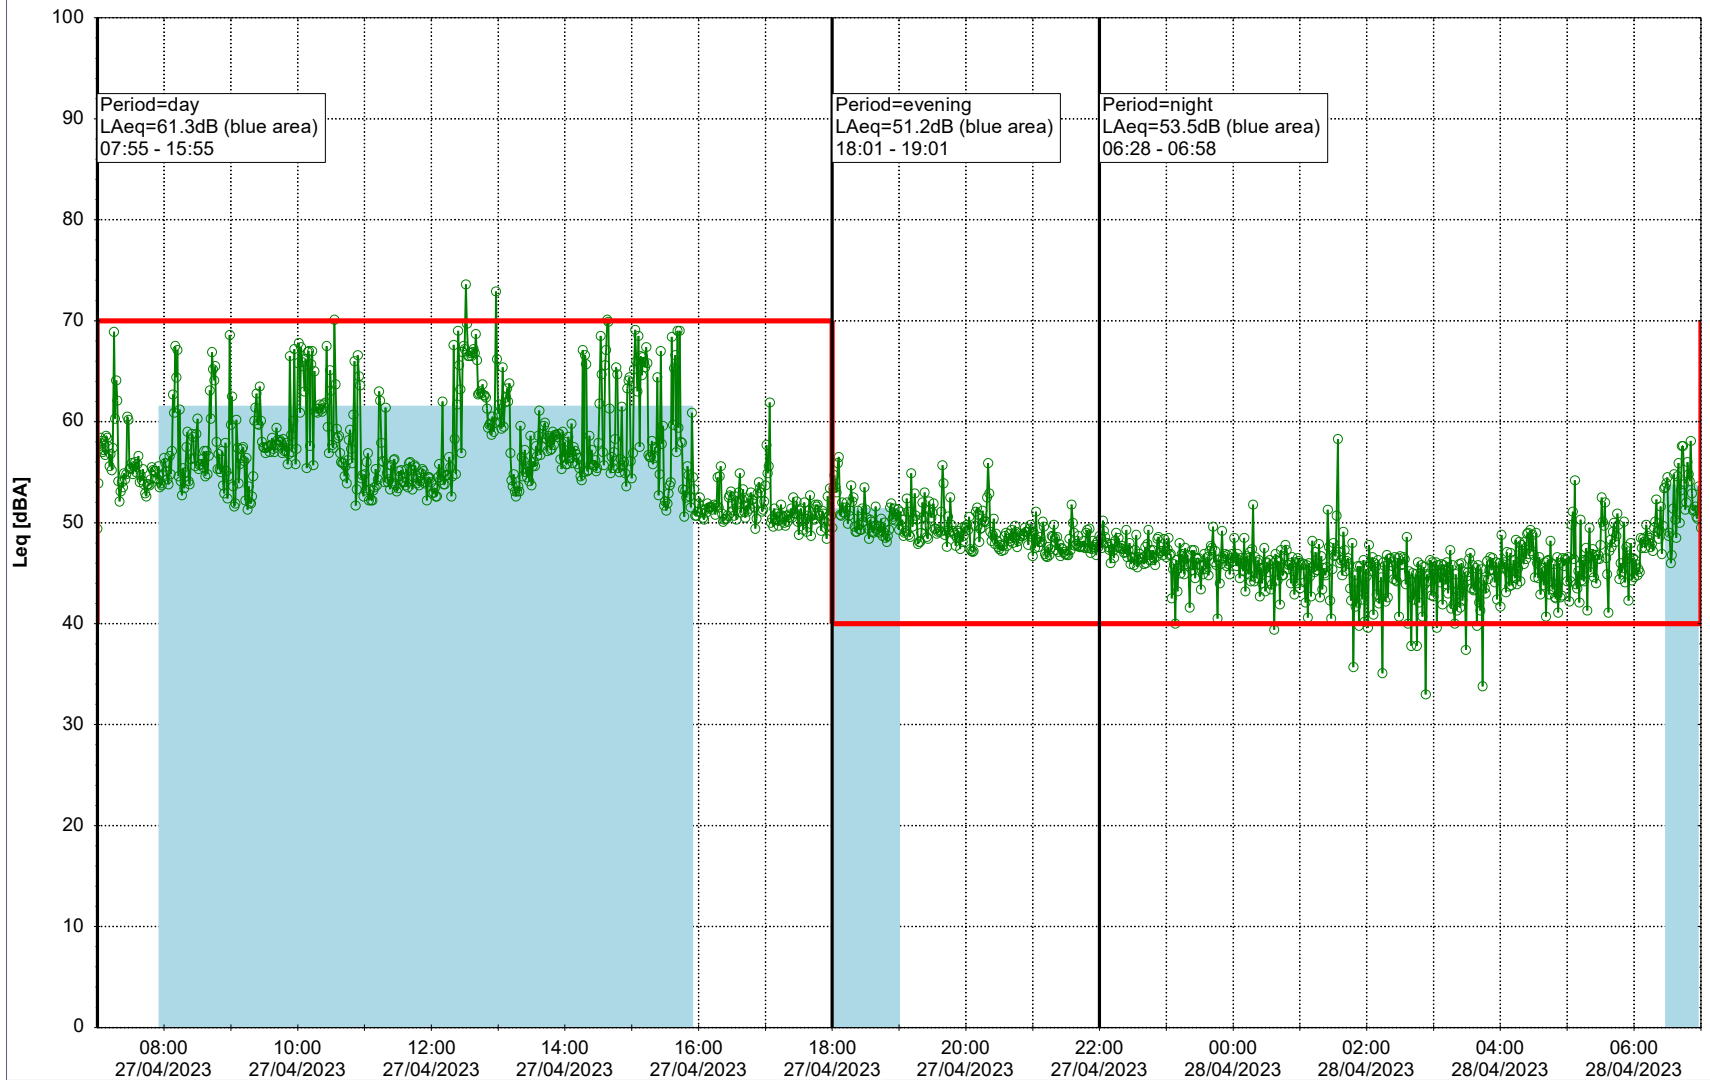

Noise Time Related Diagram

27/04/2023
28/04/2023

○○○○ MOP_NS01