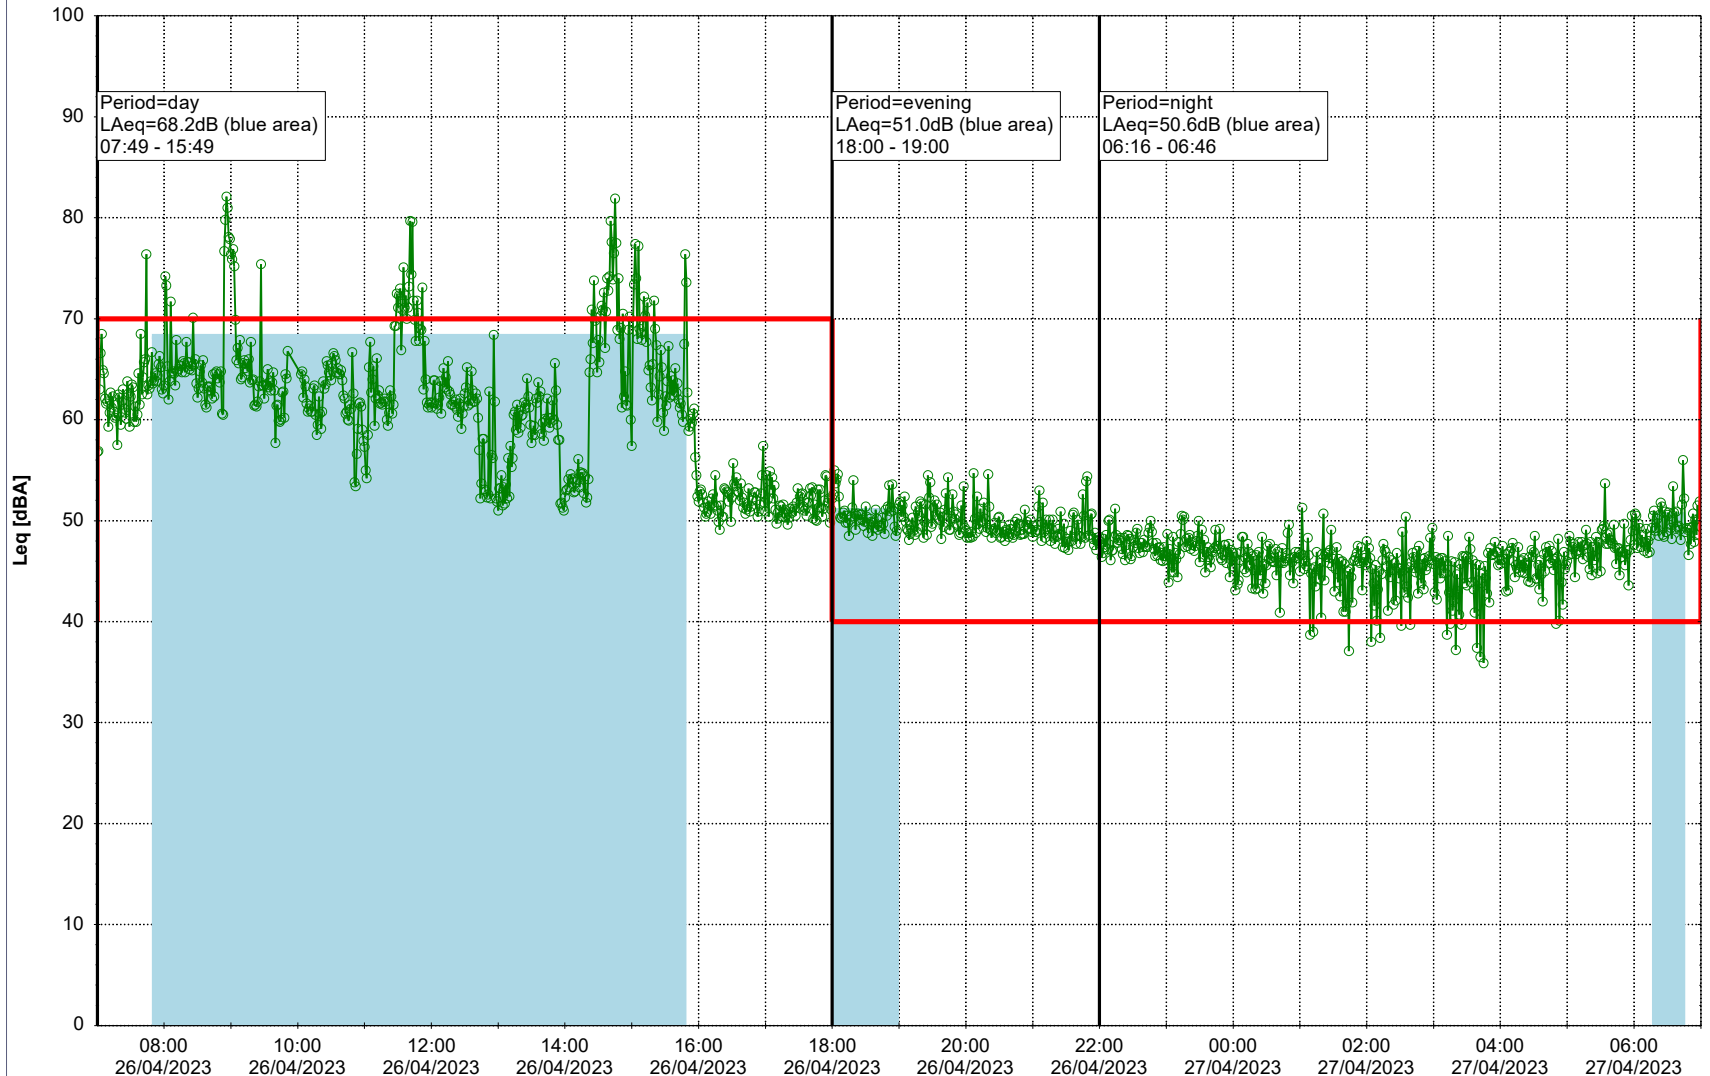

Plan View

Remarks

...

Noise Time Related Diagram

25/04/2023
26/04/2023

○○○○ MOP_NS01

Project: Kronos Sydhavnen
Construction: Mozarts Plads
Location: N-V

Plan View

Remarks

...

Noise Time Related Diagram

26/04/2023
27/04/2023

○○○○ MOP_NS01

Project: Kronos Sydhavnen
Construction: Mozarts Plads
Location: N-V

Plan View

Remarks