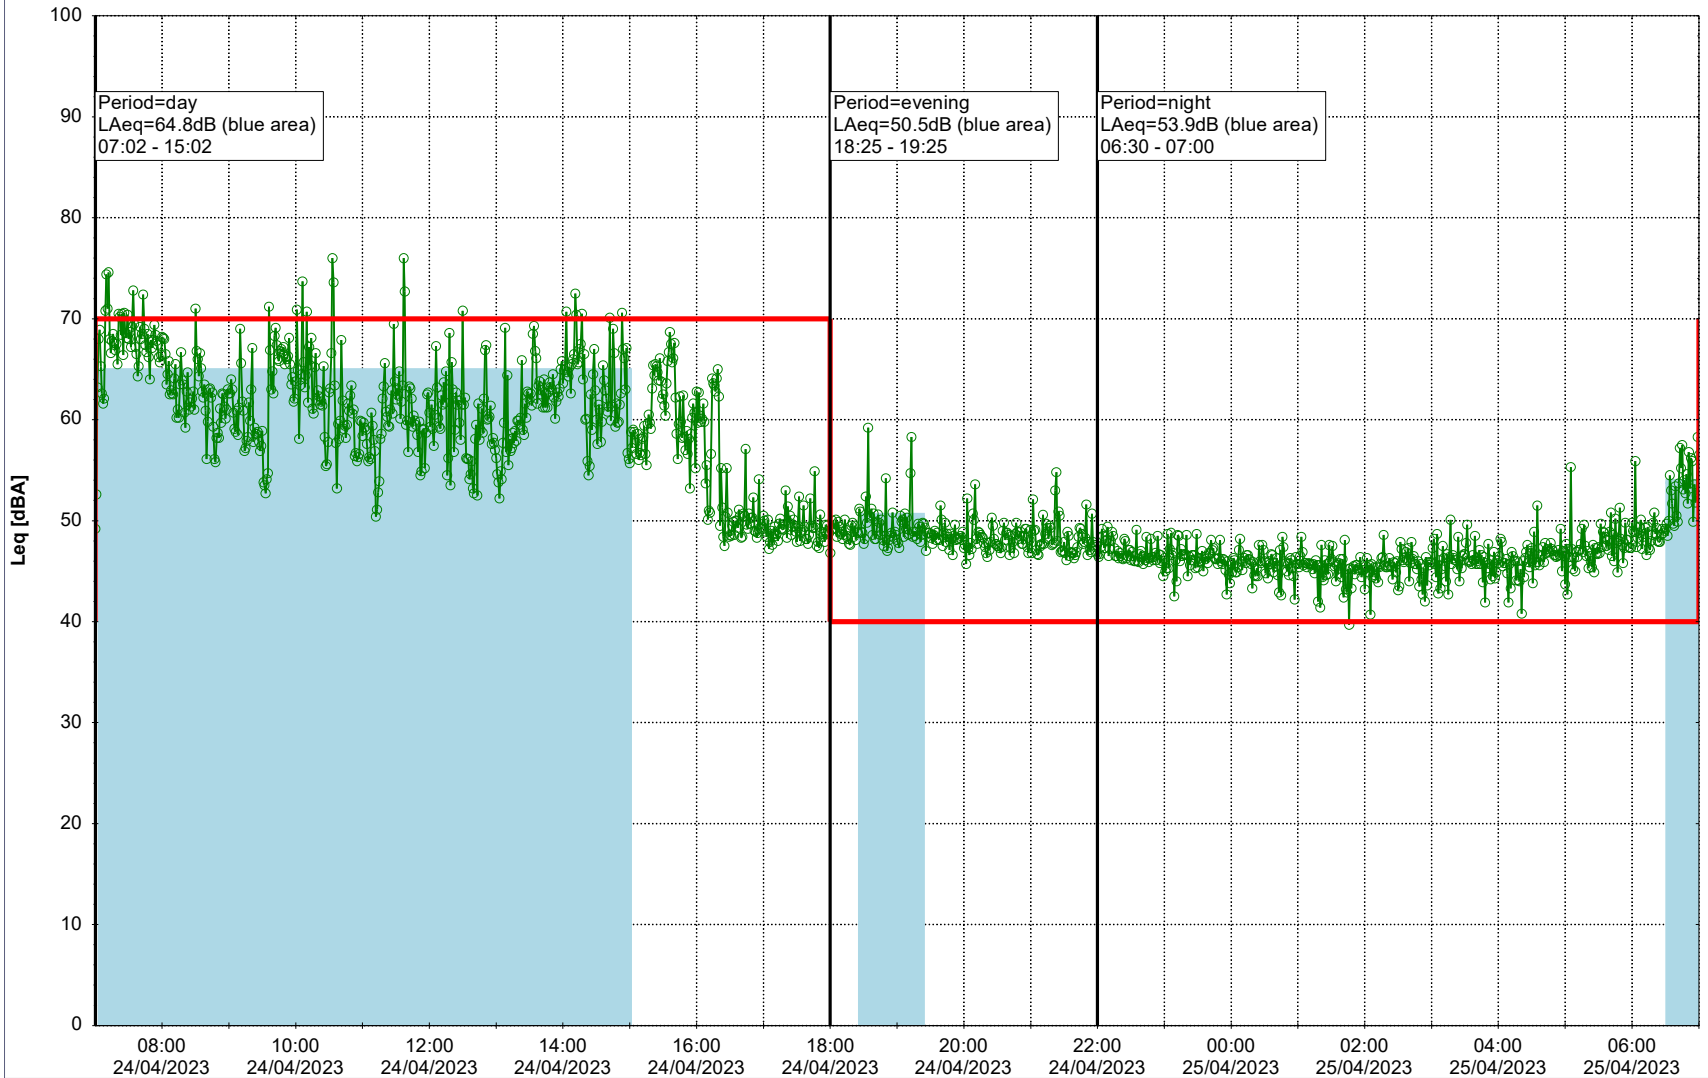

Project: Kronos Sydhavnen
Construction: Mozarts Plads
Location: N-V

Plan View

Remarks

...

Noise Time Related Diagram

24/04/2023
25/04/2023

○○○○ MOP_NS01

Project: Kronos Sydhavnen
Construction: Mozarts Plads
Location: N-V

Plan View

Remarks

...

Noise Time Related Diagram

25/04/2023
26/04/2023

○○○○ MOP_NS01

Project: Kronos Sydhavnen
Construction: Mozarts Plads
Location: N-V

Plan View