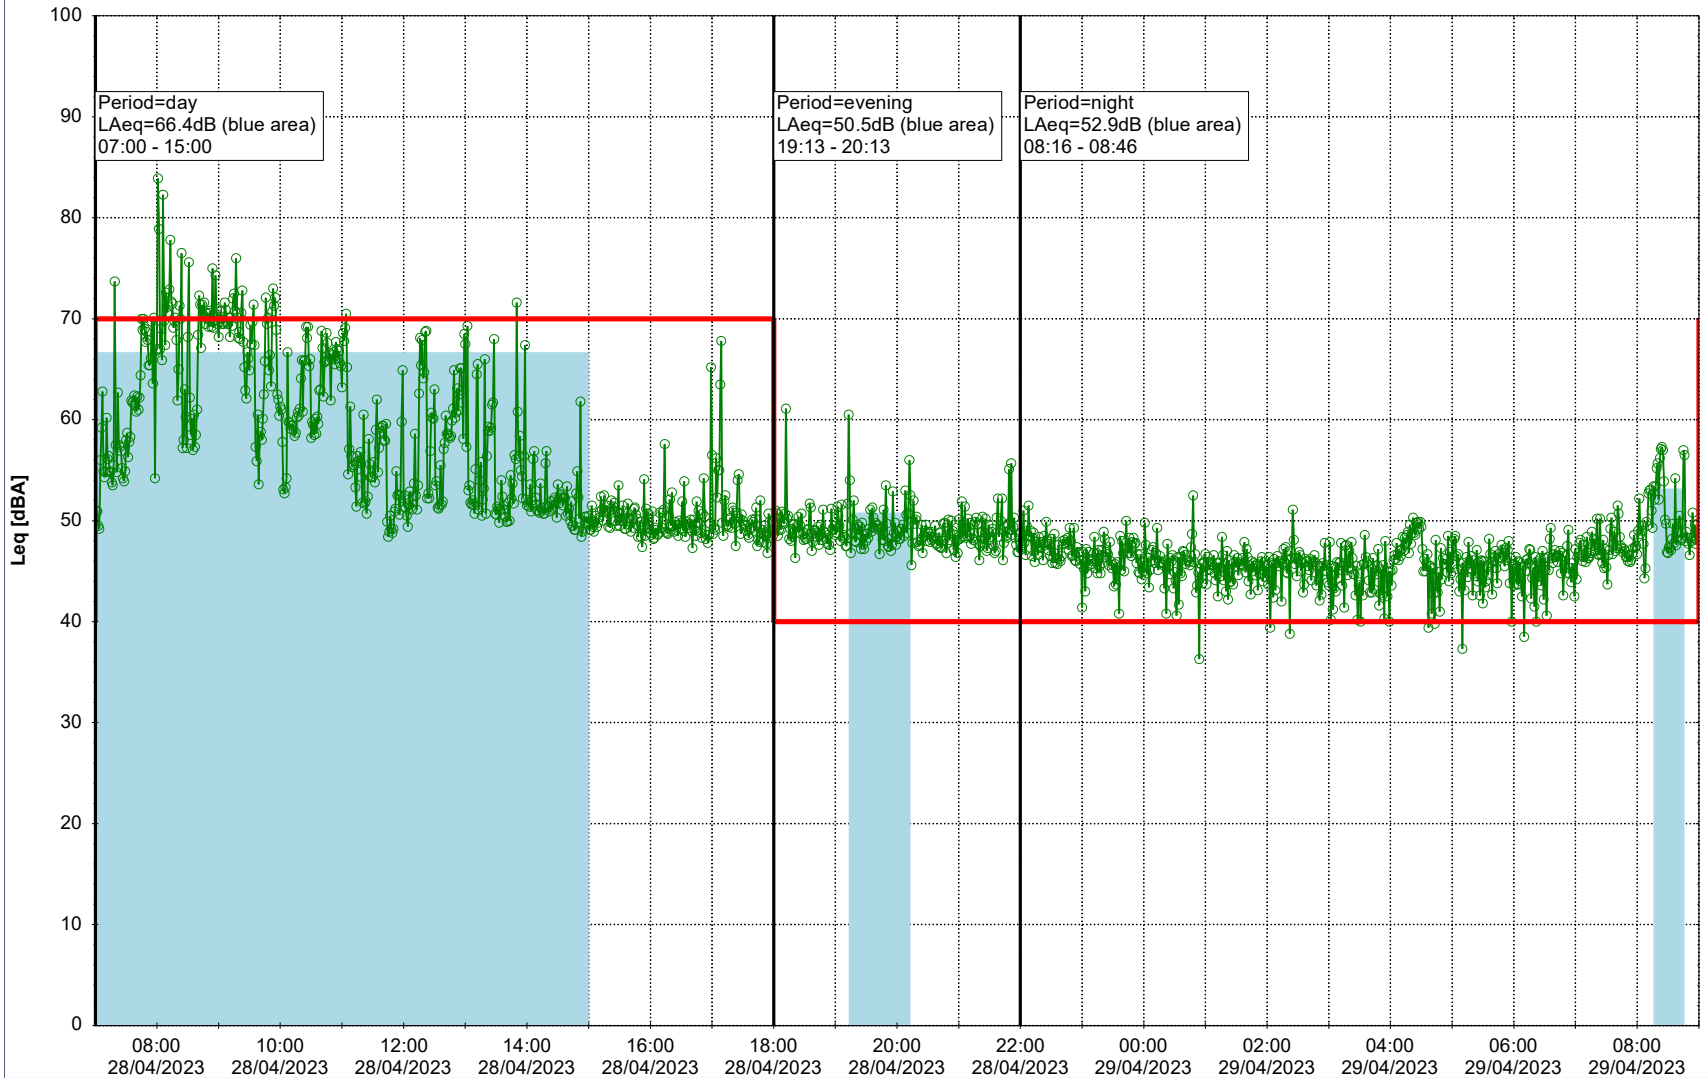

...

Noise Time Related Diagram

27/04/2023
28/04/2023

○○○○ MOP_NS01

Project: Kronos Sydhavnen
Construction: Mozarts Plads
Location: N-V

Plan View

Remarks

...

Noise Time Related Diagram

28/04/2023
29/04/2023

○○○○ MOP_NS01

Project: Kronos Sydhavnen
Construction: Mozarts Plads
Location: N-V

Plan View

Remarks

...

Noise Time Related Diagram