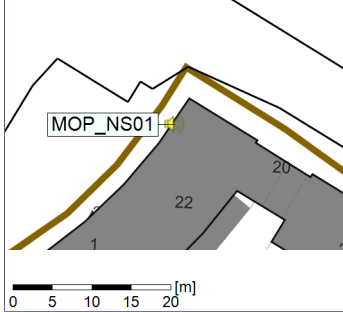

Remarks

...

Noise Time Related Diagram

26/04/2023
27/04/2023

○○○○ MOP_NS01

Project: Kronos Sydhavnen
Construction: Mozarts Plads
Location: N-V

Plan View

Remarks