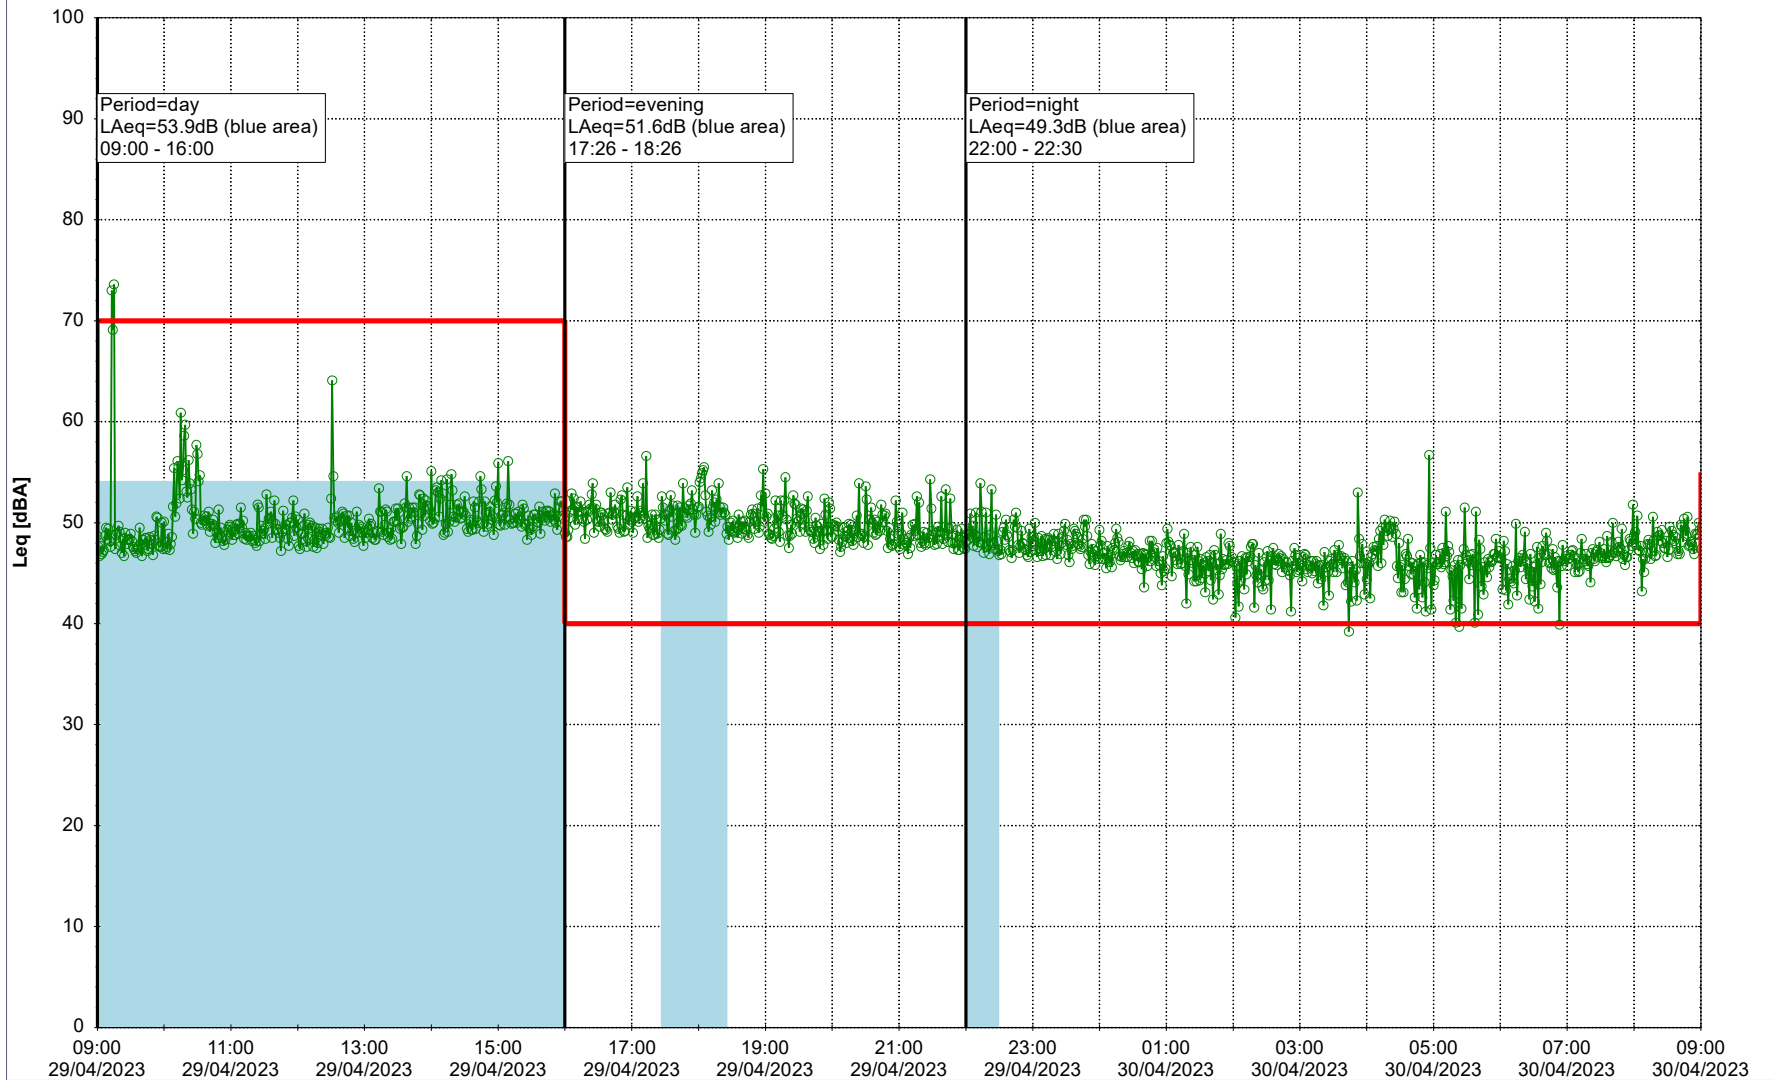

Noise Time Related Diagram

28/04/2023
29/04/2023

○○○○ MOP_NS01

Project: Kronos Sydhavnen
Construction: Mozarts Plads
Location: N-V

Plan View

Remarks

...

Noise Time Related Diagram

29/04/2023
30/04/2023

○○○○ MOP_NS01

Project: Kronos Sydhavnen
Construction: Mozarts Plads
Location: N-V

Plan View

Remarks

...

Noise Time Related Diagram

30/04/2023
01/05/2023