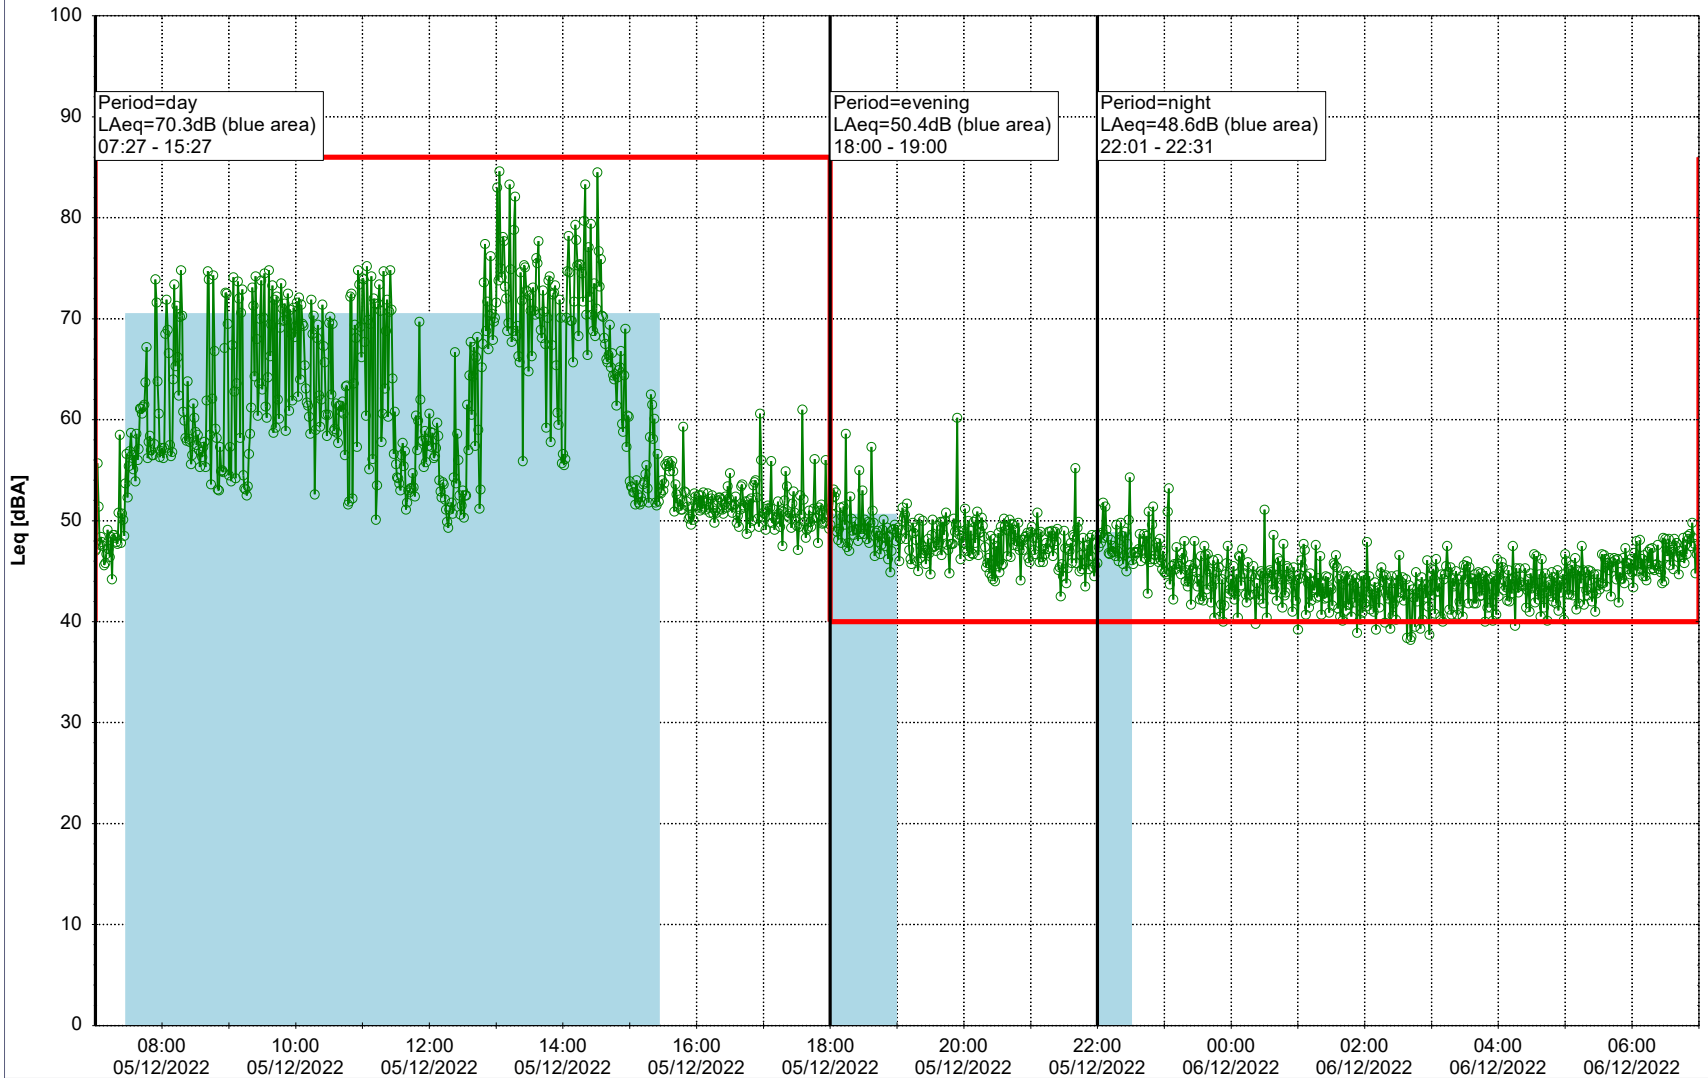

Project: Kronos Sydhavnen
Construction: Mozarts Plads
Location: N-V

Plan View

Remarks

...

Noise Time Related Diagram

05/12/2022
06/12/2022

○○○○ MOP_NS01

Project: Kronos Sydhavnen
Construction: Mozarts Plads
Location: N-V

Plan View

Remarks

...

Noise Time Related Diagram

06/12/2022
07/12/2022

○○○○ MOP_NS01

Project: Kronos Sydhavnen
Construction: Mozarts Plads
Location: N-V

Plan View