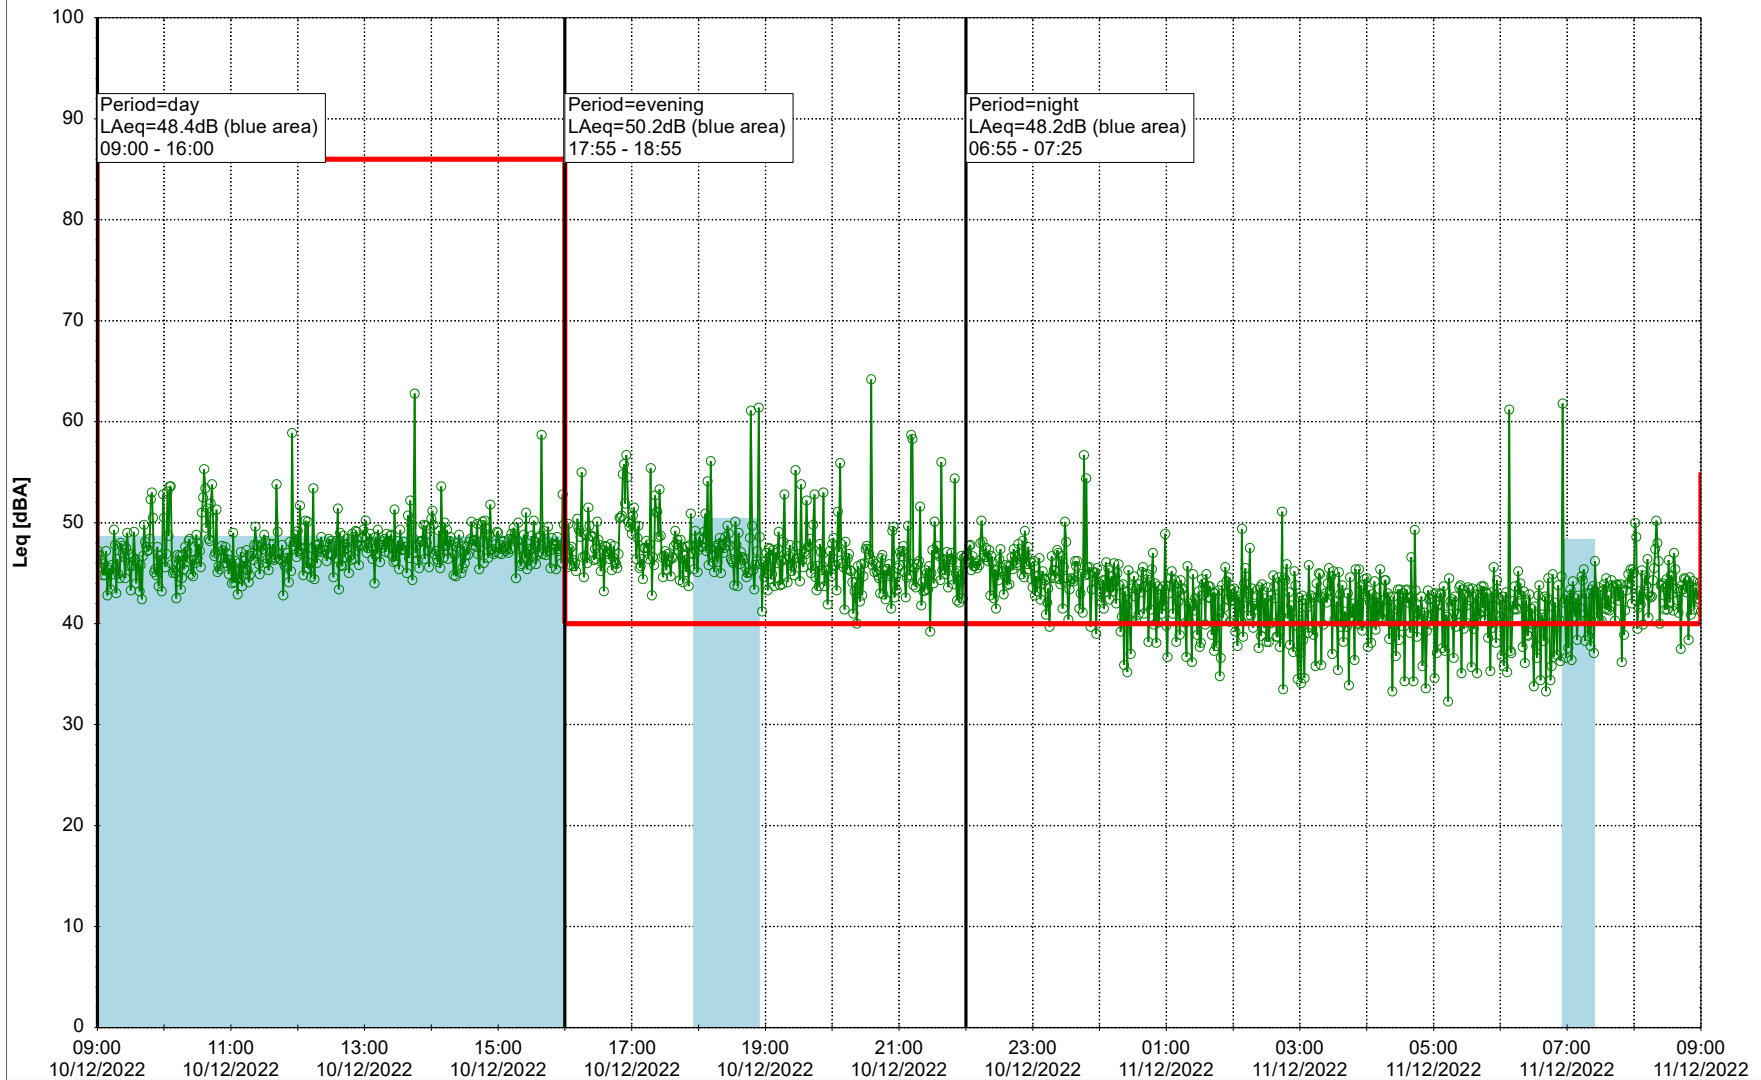

Noise Time Related Diagram

10/12/2022
11/12/2022

○○○○ MOP_NS01