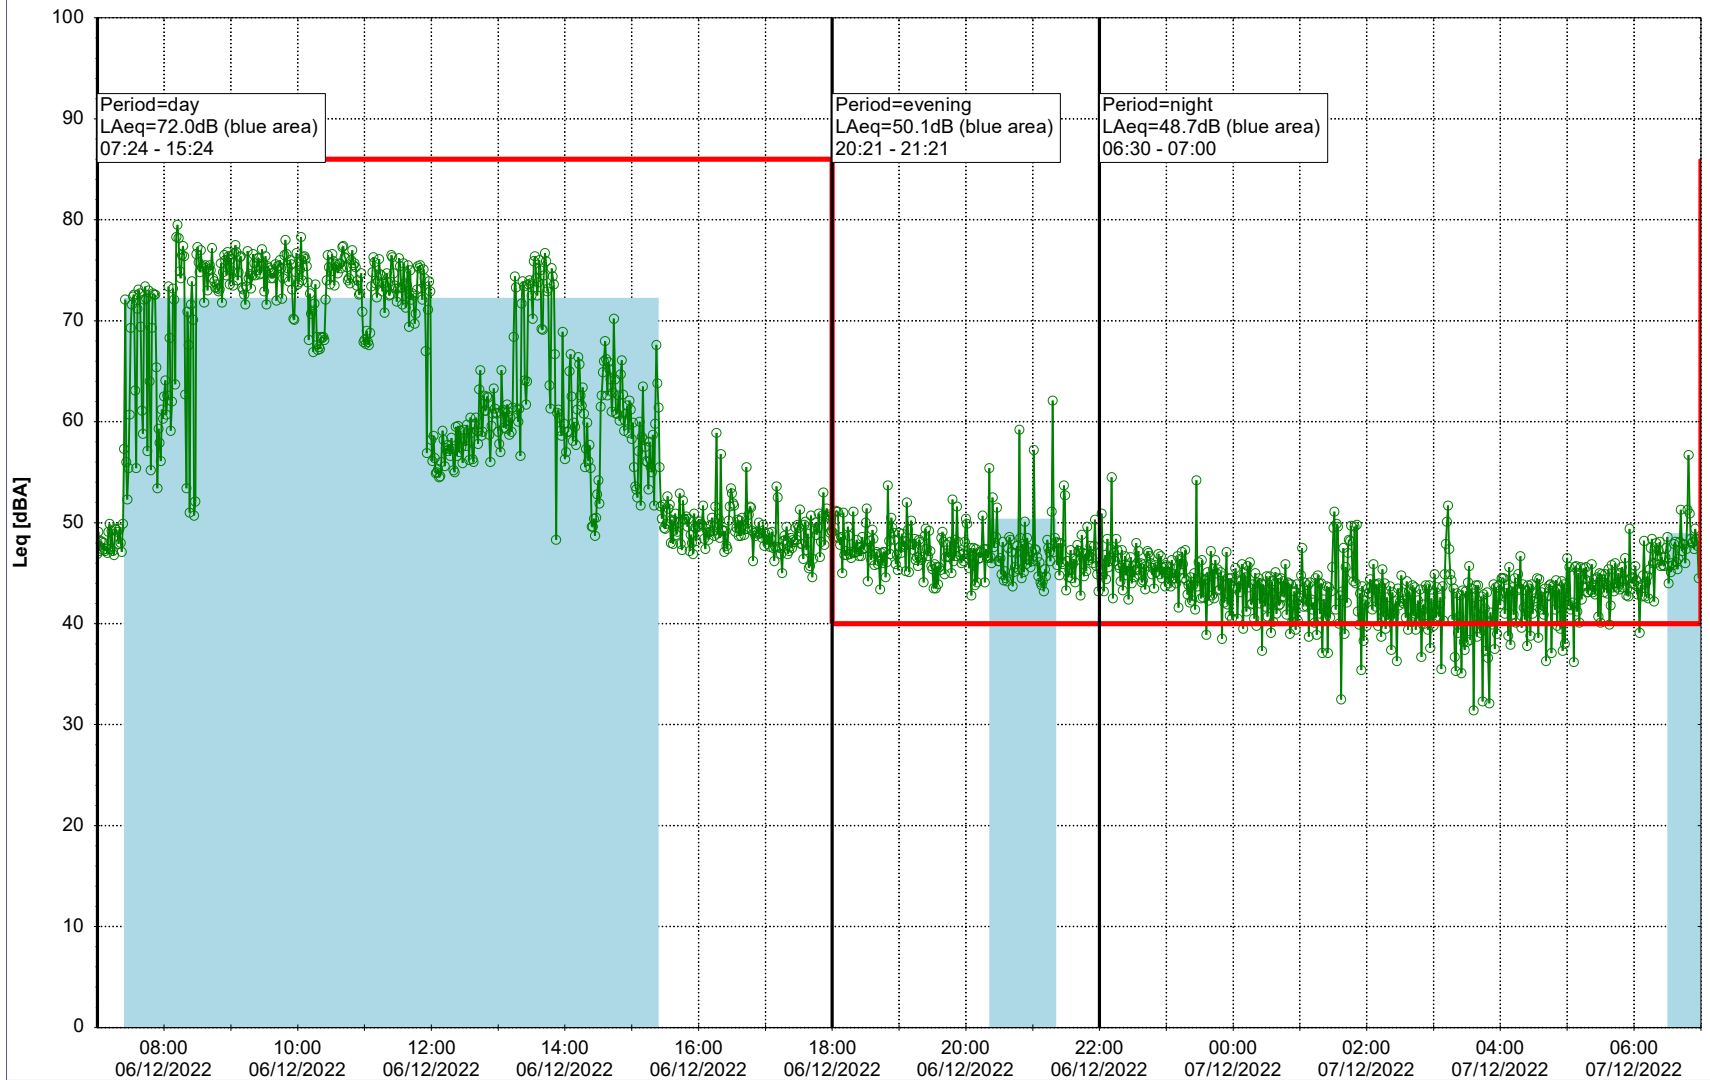

Plan View

Remarks

...

Noise Time Related Diagram

06/12/2022
07/12/2022

○○○○ MOP_NS01

Project: Kronos Sydhavnen
Construction: Mozarts Plads
Location: N-V

Plan View

Remarks

...

Noise Time Related Diagram

07/12/2022
08/12/2022

○○○○ MOP_NS01

Project: Kronos Sydhavnen
Construction: Mozarts Plads
Location: N-V

Plan View

Remarks