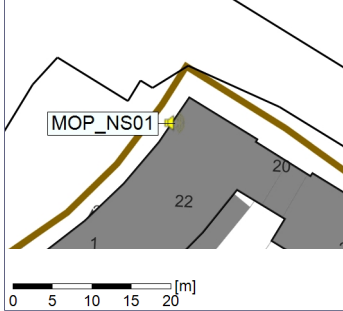

Remarks

...

Noise Time Related Diagram

07/12/2022
08/12/2022

○○○○ MOP_NS01

Project: Kronos Sydhavnen
Construction: Mozarts Plads
Location: N-V

Plan View

Remarks