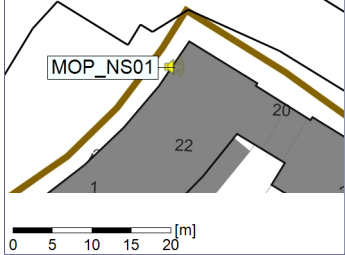

...

Noise Time Related Diagram

08/12/2022
09/12/2022

○○○○ MOP_NS01

Project: Kronos Sydhavnen
Construction: Mozarts Plads
Location: N-V

Plan View

Remarks

...