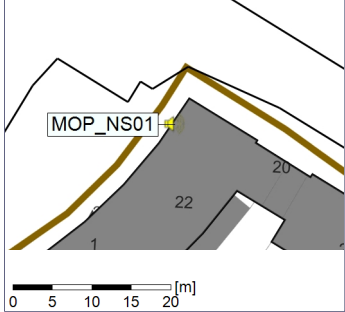

Project: Kronos Sydhavnen
Construction: Mozarts Plads
Location: N-V

Plan View

Remarks

...

Noise Time Related Diagram

05/12/2022
06/12/2022

○○○○ MOP_NS01

Project: Kronos Sydhavnen
Construction: Mozarts Plads
Location: N-V