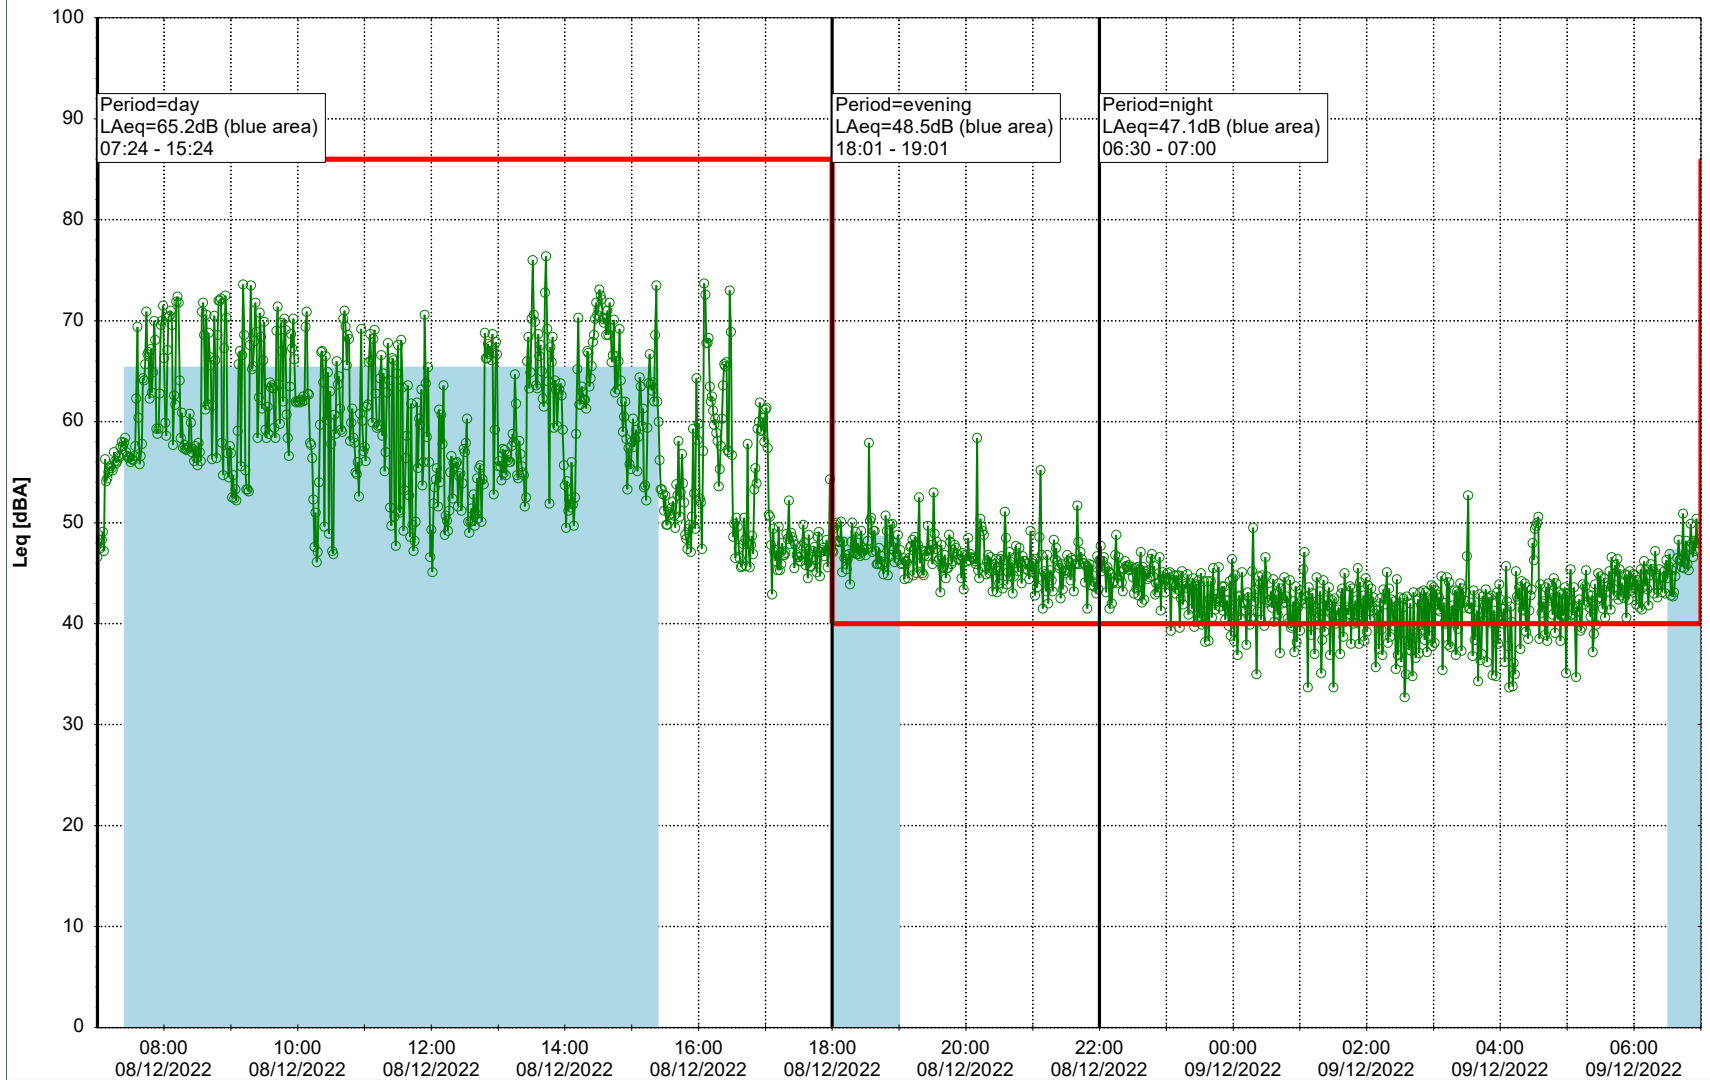

Noise Time Related Diagram

08/12/2022
09/12/2022

○○○○ MOP_NS01