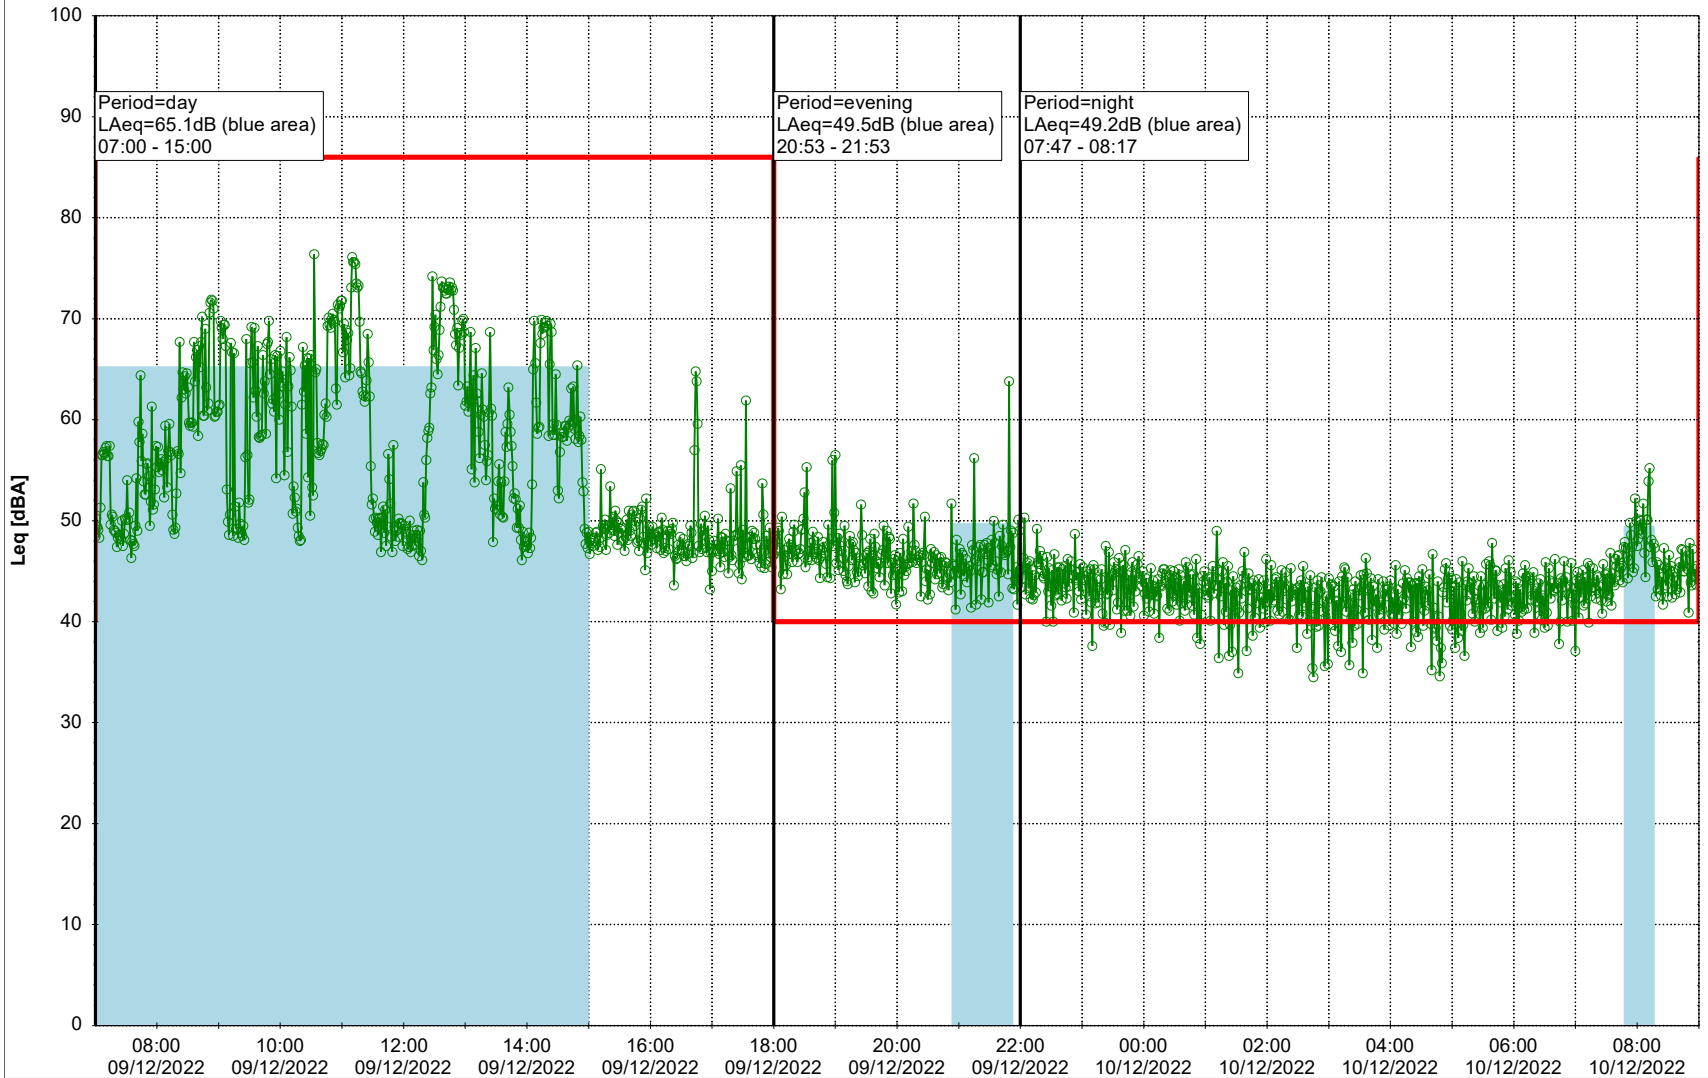

...

Noise Time Related Diagram

08/12/2022
09/12/2022

○○○○ MOP_NS01

Project: Kronos Sydhavnen
Construction: Mozarts Plads
Location: N-V

Plan View

Remarks

...

Noise Time Related Diagram

09/12/2022
10/12/2022

○○○○ MOP_NS01

Project: Kronos Sydhavnen
Construction: Mozarts Plads
Location: N-V

Plan View

Remarks

...

Noise Time Related Diagram