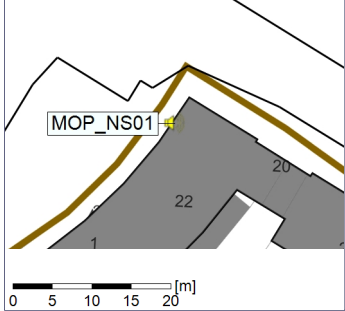

Plan View

Remarks

...

Noise Time Related Diagram

06/12/2022
07/12/2022

○○○○ MOP_NS01

Project: Kronos Sydhavnen
Construction: Mozarts Plads
Location: N-V

Plan View