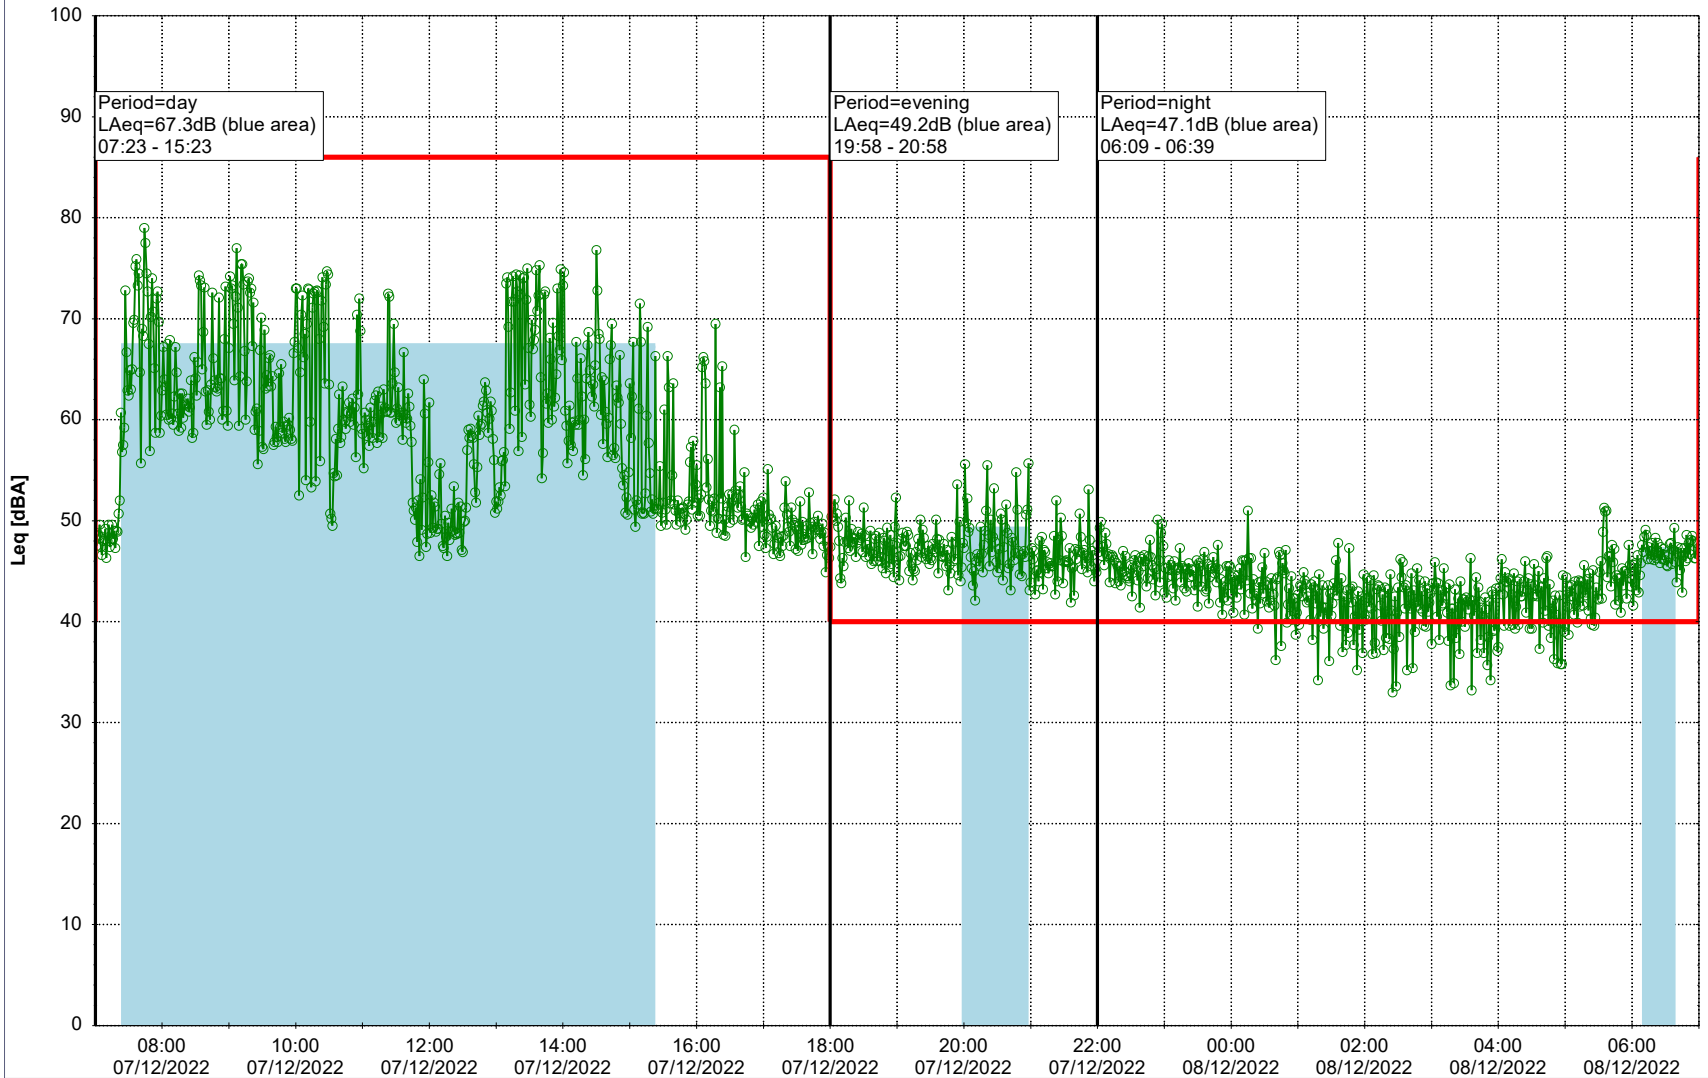

Noise Time Related Diagram

07/12/2022
08/12/2022

○○○○ MOP_NS01