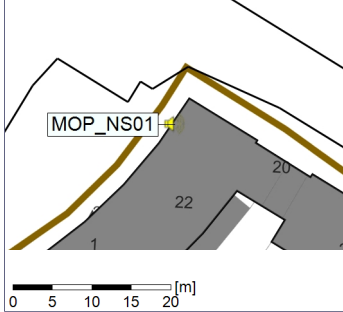

Noise Time Related Diagram

09/12/2022
10/12/2022

○○○○ MOP_NS01

Project: Kronos Sydhavnen
Construction: Mozarts Plads
Location: N-V

Plan View

Remarks

...

Noise Time Related Diagram