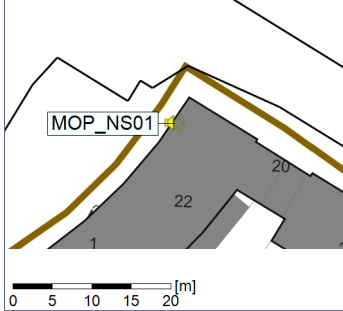

Project: Kronos Sydhavnen
Construction: Mozarts Plads
Location: N-V

Plan View