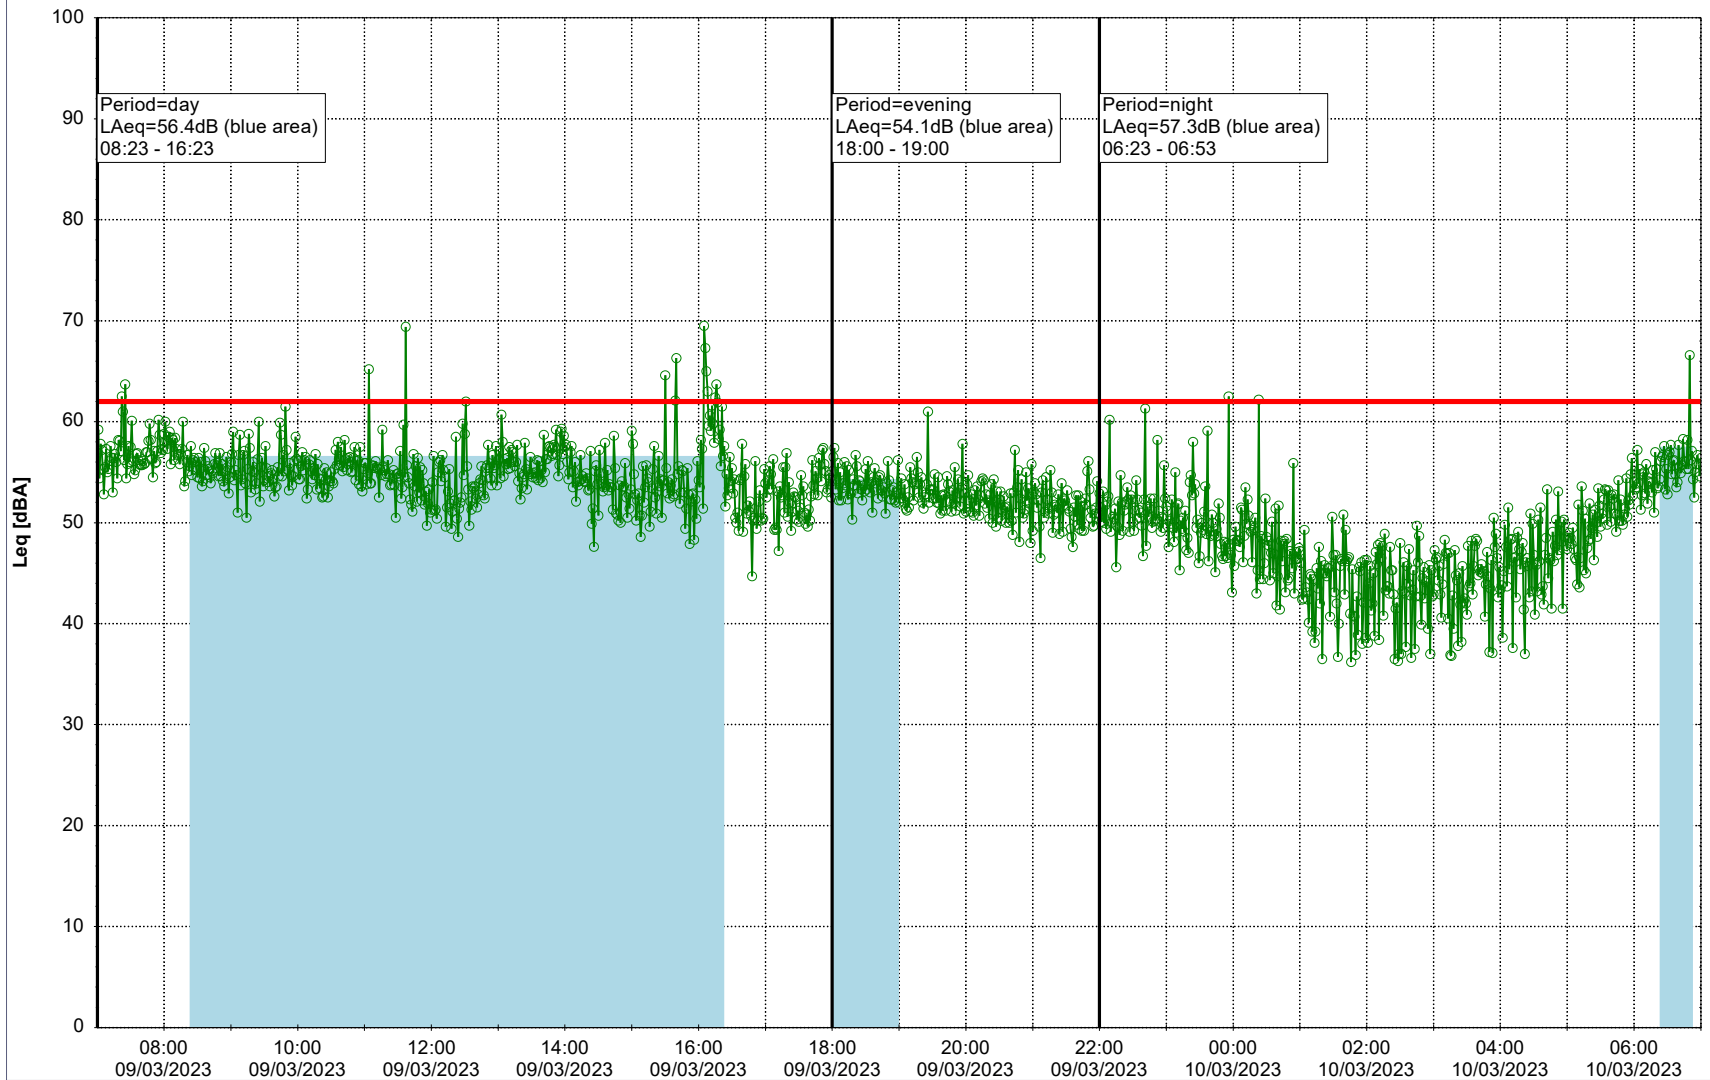

Remarks

...

Noise Time Related Diagram

08/03/2023
09/03/2023

○○○ GAB_NS01

Project: Kronos Sydhavnen
Construction: Gåsebæk
Location: N-V

Plan View

Remarks

...

Noise Time Related Diagram

09/03/2023
10/03/2023

○○○ GAB_NS01

Project: Kronos Sydhavnen
Construction: Gåsebæk
Location: N-V

Plan View

Remarks

...

Noise Time Related Diagram

10/03/2023
11/03/2023

○○○ GAB_NS01

Project: Kronos Sydhavnen
Construction: Gåsebæk
Location: N-V

Plan View

Remarks

...

Noise Time Related Diagram

11/03/2023
12/03/2023

○○○ GAB_NS01

Project: Kronos Sydhavnen
Construction: Gåsebæk
Location: N-V

12/03/2023
13/03/2023

Plan View

Remarks

...

Noise Time Related Diagram