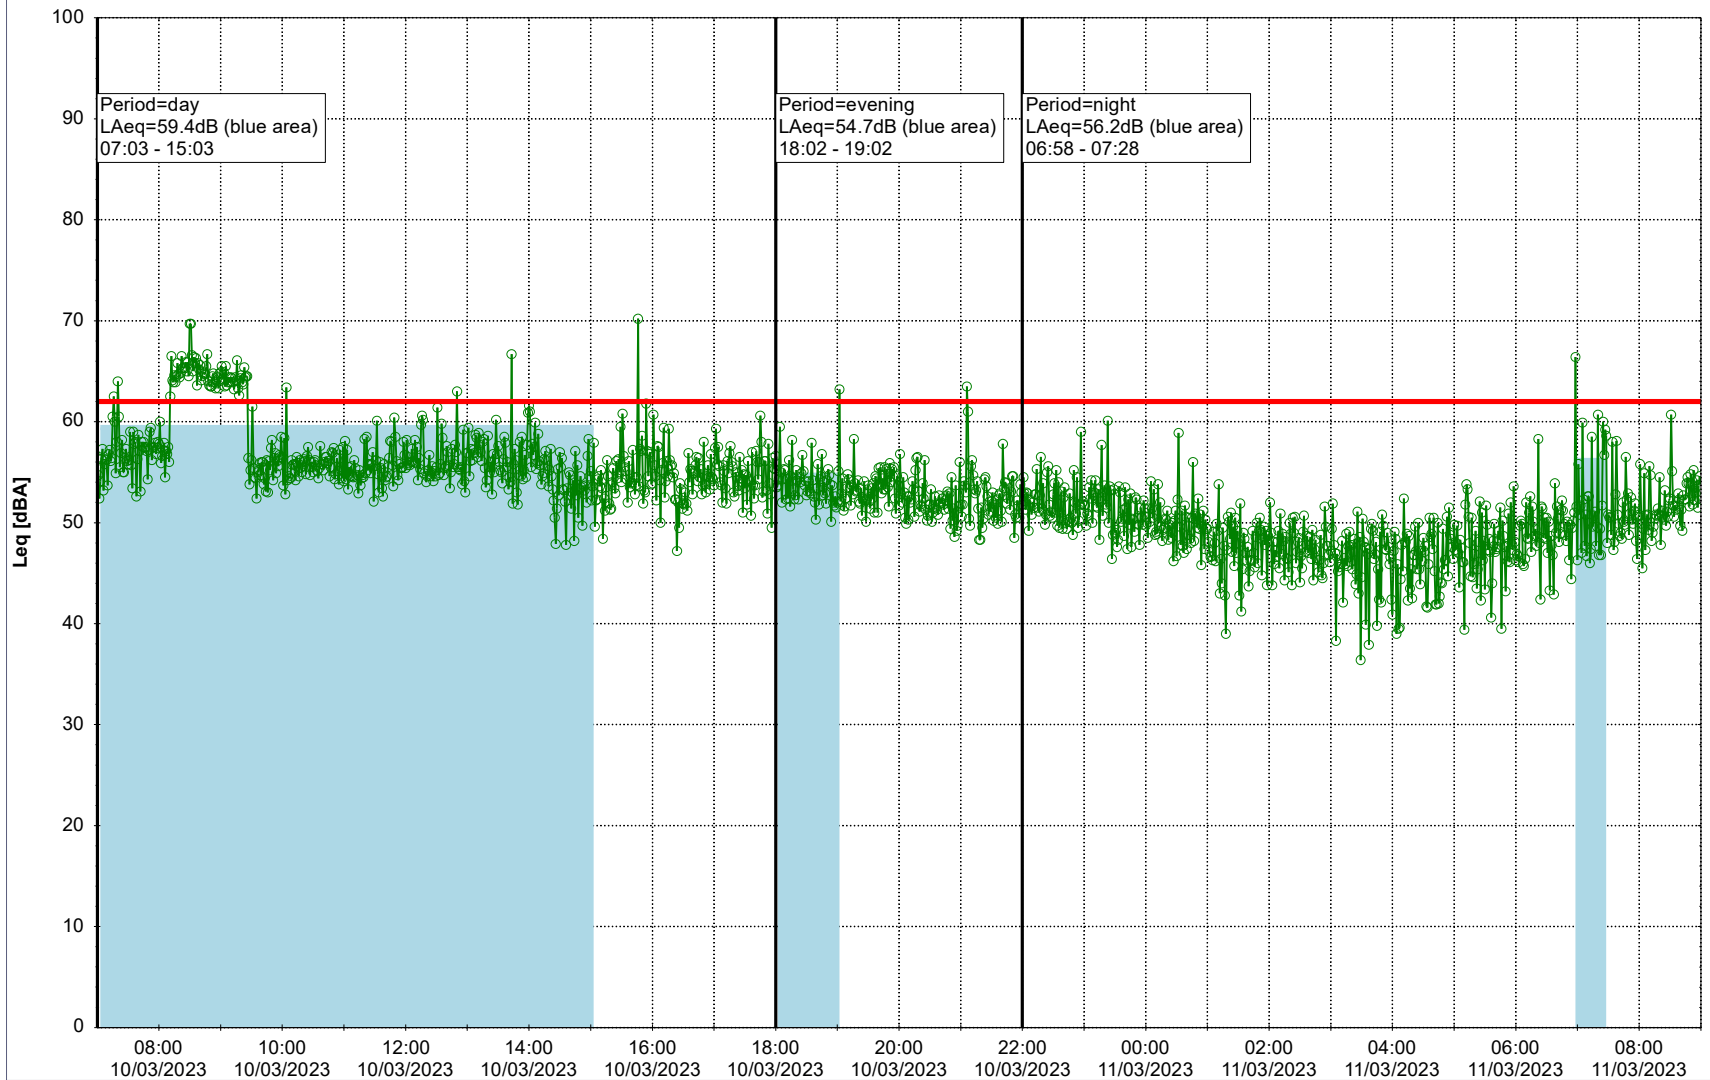

...

Noise Time Related Diagram

09/03/2023
10/03/2023

○○○ GAB_NS01

Project: Kronos Sydhavnen
Construction: Gåsebæk
Location: N-V

Plan View

Remarks

...

Noise Time Related Diagram

10/03/2023
11/03/2023

○○○ GAB_NS01

Project: Kronos Sydhavnen
Construction: Gåsebæk
Location: N-V

Plan View

Remarks

...

Noise Time Related Diagram

11/03/2023
12/03/2023

○○○ GAB_NS01

Project: Kronos Sydhavnen
Construction: Gåsebæk
Location: N-V

12/03/2023
13/03/2023

Plan View

Remarks

...

Noise Time Related Diagram