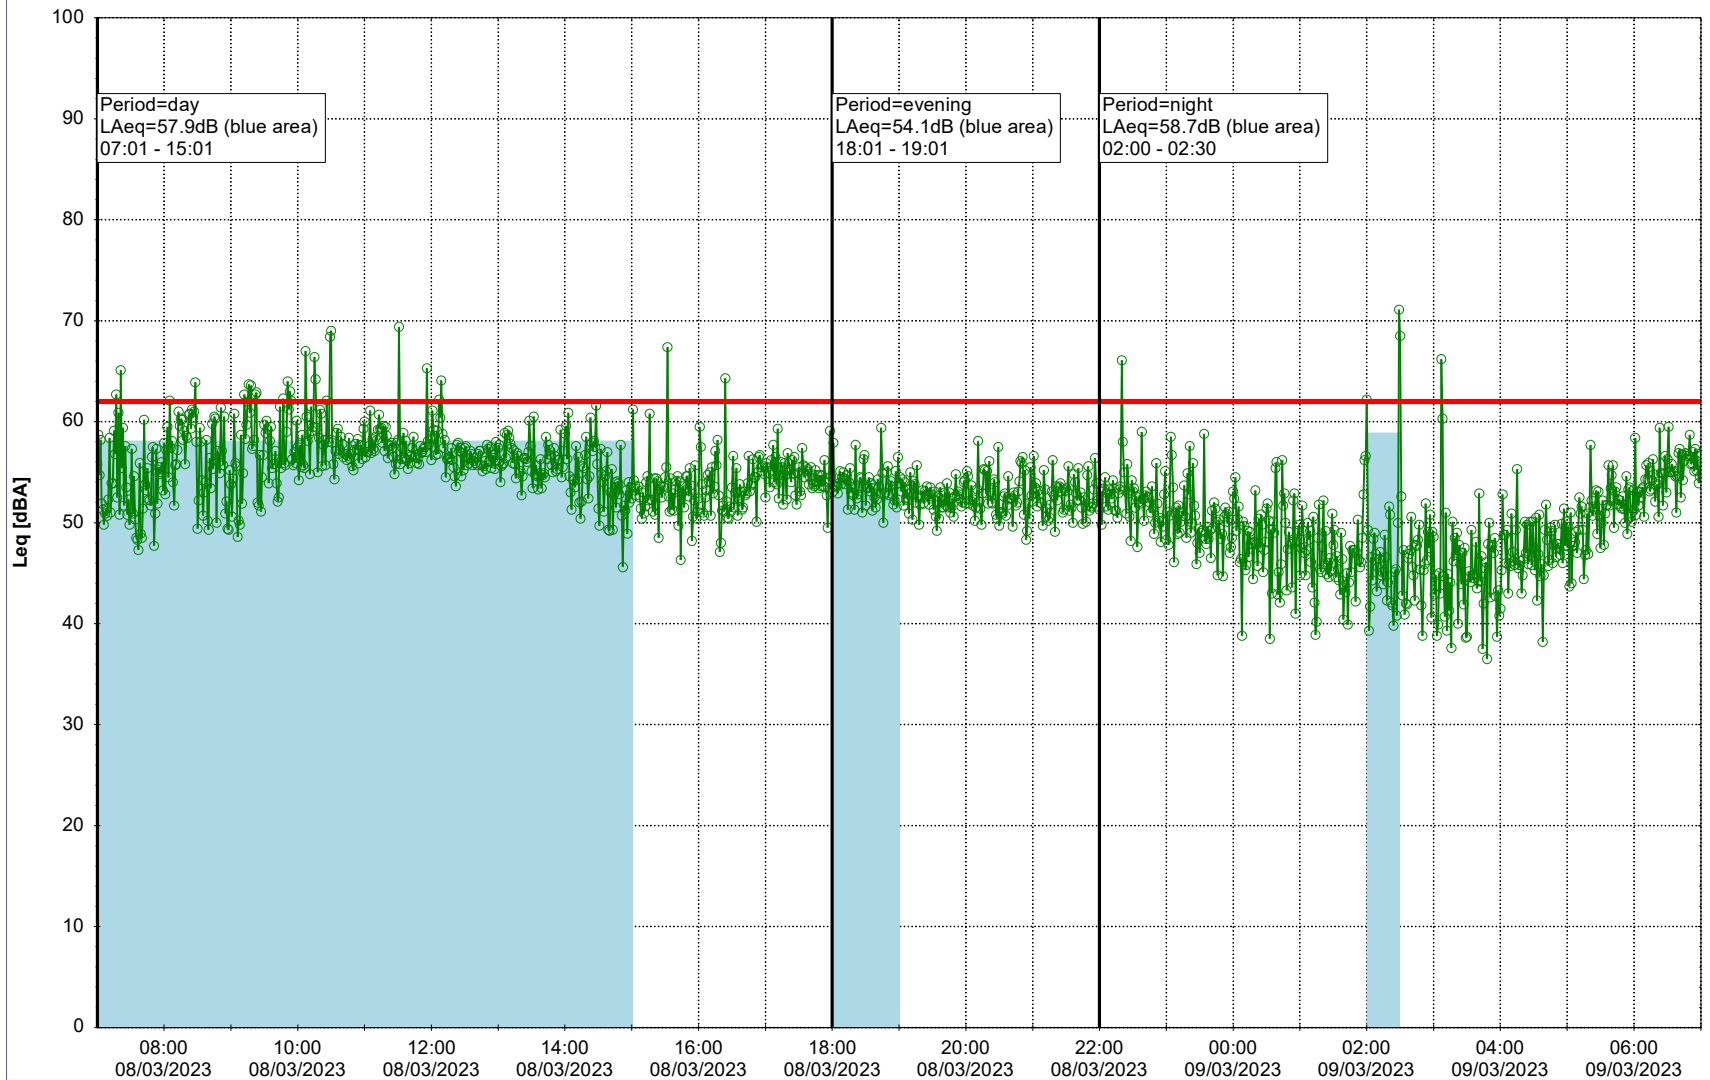

Plan View

Remarks

...

Noise Time Related Diagram

07/03/2023
08/03/2023

○○○ GAB_NS01

Project: Kronos Sydhavnen
Construction: Gåsebæk
Location: N-V

Plan View

Remarks

...

Noise Time Related Diagram

08/03/2023
09/03/2023

○○○ GAB_NS01

Project: Kronos Sydhavnen
Construction: Gåsebæk
Location: N-V

Plan View

Remarks

...

Noise Time Related Diagram

09/03/2023
10/03/2023

○○○ GAB_NS01

Project: Kronos Sydhavnen
Construction: Gåsebæk
Location: N-V

Plan View

Remarks

...

11/03/2023
12/03/2023

○○○ GAB_NS01

Project: Kronos Sydhavnen
Construction: Gåsebæk
Location: N-V

12/03/2023
13/03/2023

Plan View

Remarks

...

Noise Time Related Diagram