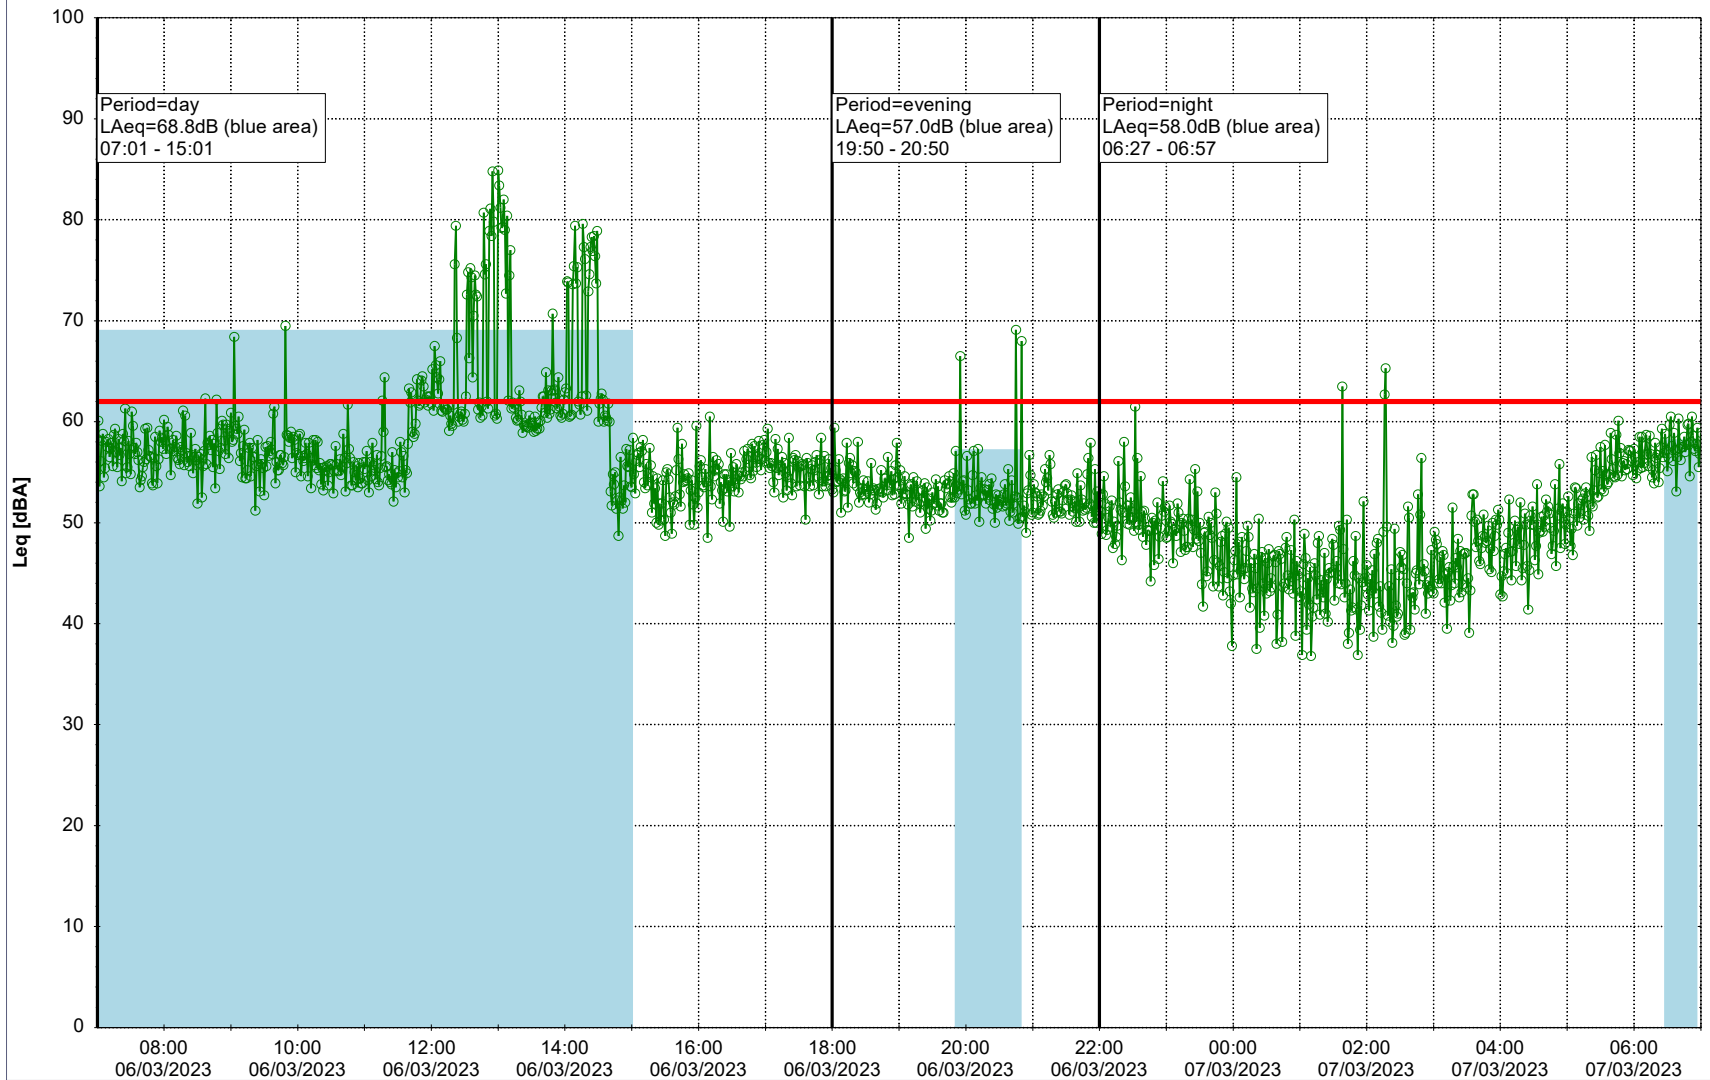

Project: Kronos Sydhavnen
Construction: Gåsebæk
Location: N-V

Plan View

Remarks

...

Noise Time Related Diagram

06/03/2023
07/03/2023

○○○ GAB_NS01

Project: Kronos Sydhavnen
Construction: Gåsebæk
Location: N-V

Plan View

Remarks

...

Noise Time Related Diagram

07/03/2023
08/03/2023

○○○ GAB_NS01

Project: Kronos Sydhavnen
Construction: Gåsebæk
Location: N-V

Plan View

Remarks

...

Noise Time Related Diagram

08/03/2023
09/03/2023

○○○ GAB_NS01

Project: Kronos Sydhavnen
Construction: Gåsebæk
Location: N-V

Plan View

Remarks

11/03/2023
12/03/2023

○○○ GAB_NS01

Project: Kronos Sydhavnen
Construction: Gåsebæk
Location: N-V

12/03/2023
13/03/2023

Plan View

Remarks

...

Noise Time Related Diagram