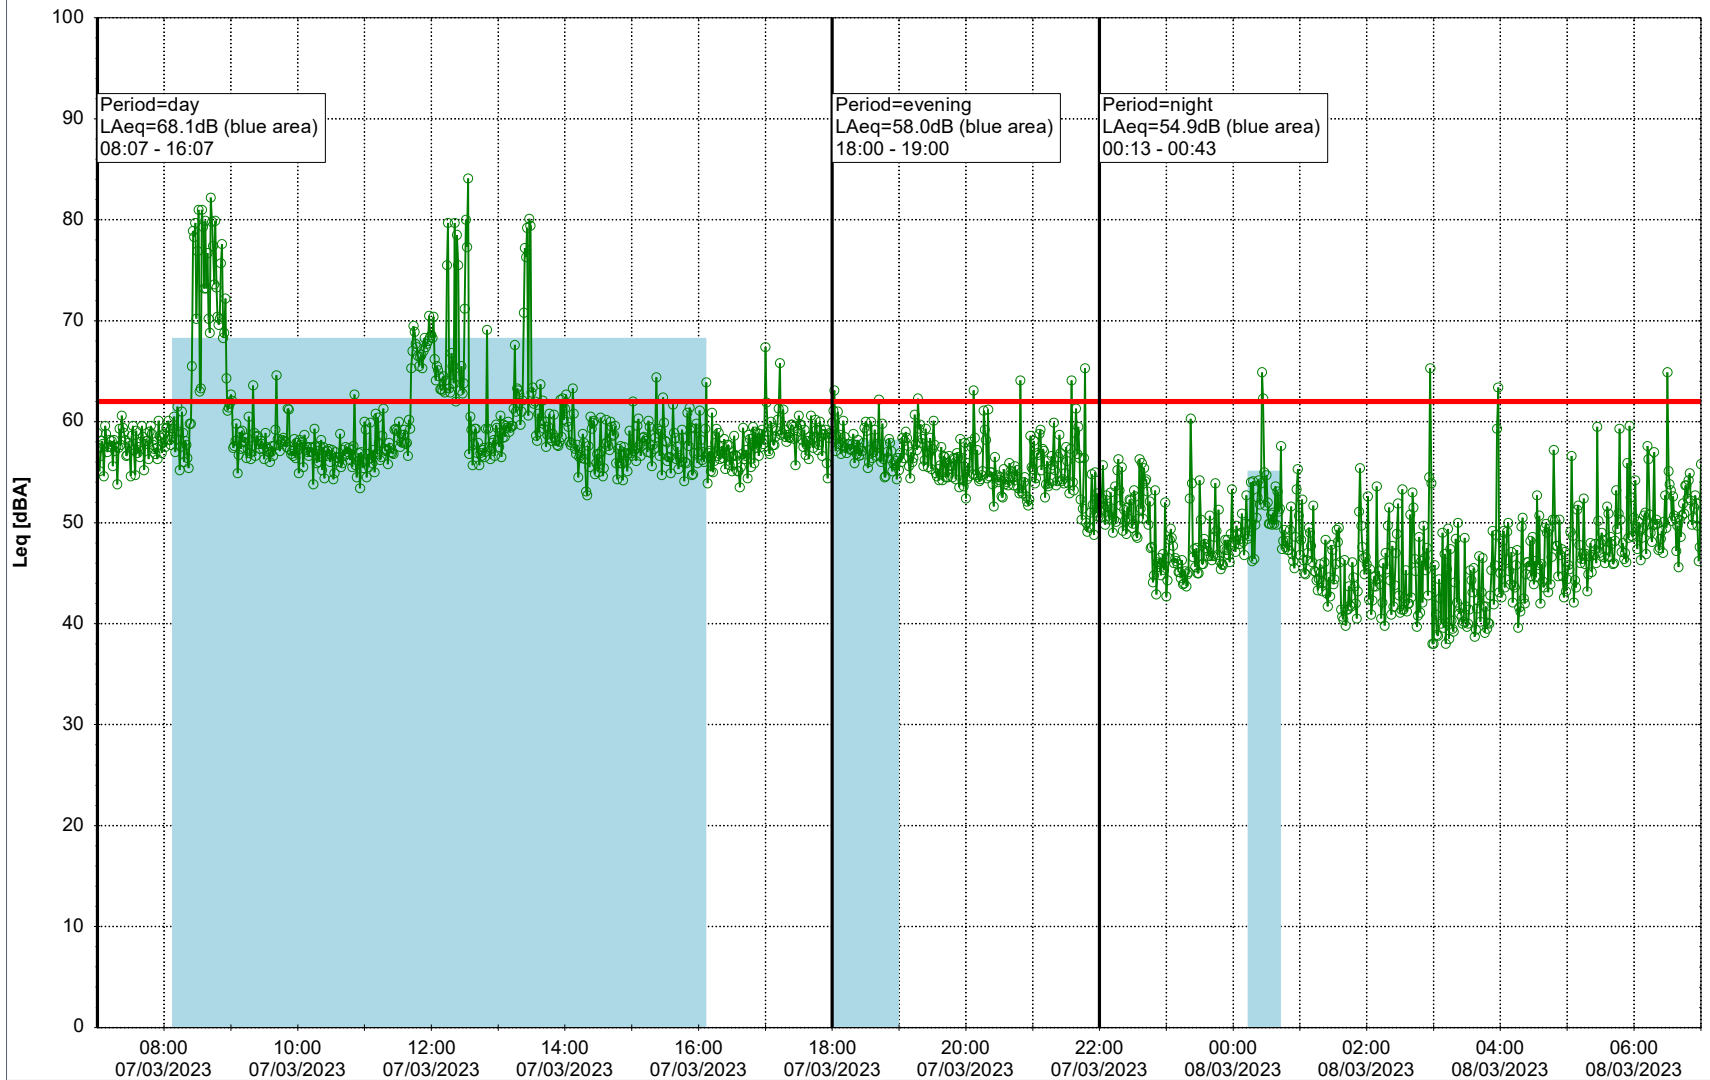

Plan View

Remarks

...

Noise Time Related Diagram

07/03/2023
08/03/2023

○○○ GAB_NS01

Project: Kronos Sydhavnen
Construction: Gåsebæk
Location: N-V

Plan View

Remarks

...

Noise Time Related Diagram

08/03/2023
09/03/2023

○○○ GAB_NS01

Project: Kronos Sydhavnen
Construction: Gåsebæk
Location: N-V

Plan View

Remarks

...

Noise Time Related Diagram

09/03/2023
10/03/2023

○○○ GAB_NS01

Project: Kronos Sydhavnen
Construction: Gåsebæk
Location: N-V

Plan View

Remarks

...

11/03/2023
12/03/2023

○○○ GAB_NS01

Project: Kronos Sydhavnen
Construction: Gåsebæk
Location: N-V

12/03/2023
13/03/2023

Plan View

Remarks

...

Noise Time Related Diagram