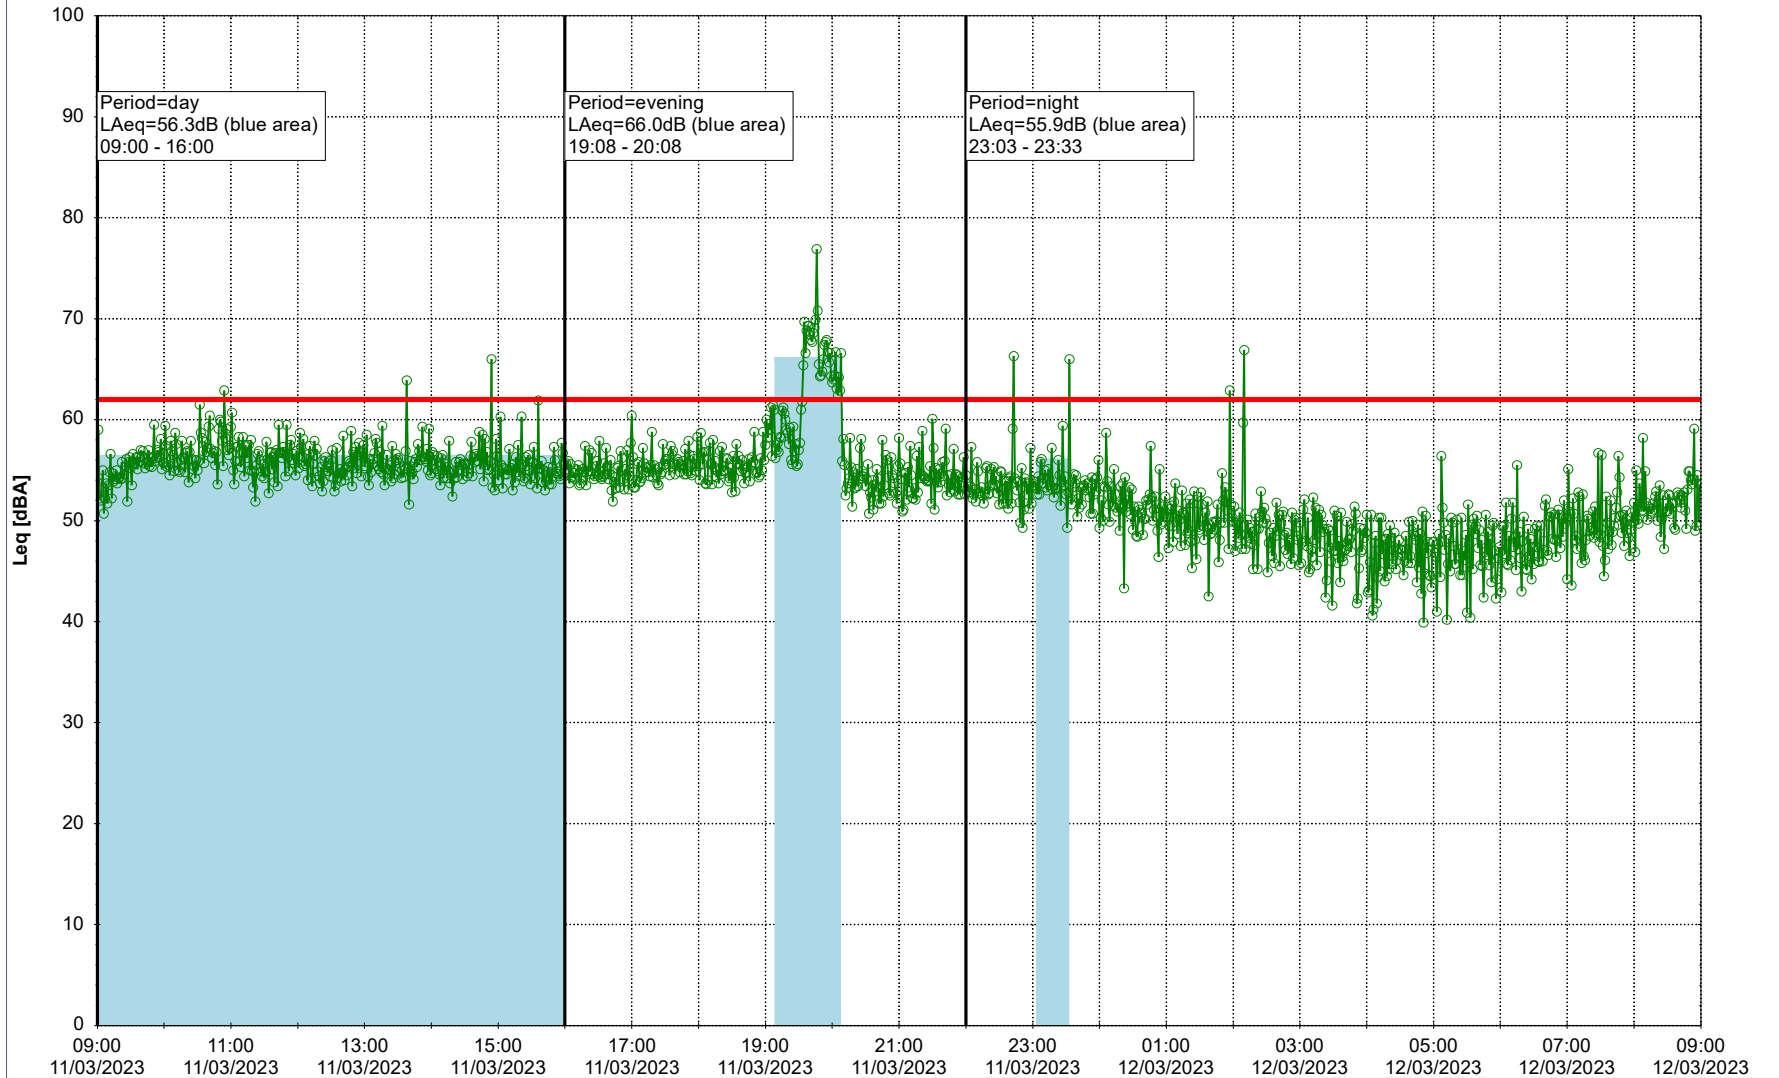

Noise Time Related Diagram

10/03/2023
11/03/2023

○○○ GAB_NS01

Project: Kronos Sydhavnen
Construction: Gåsebæk
Location: N-V

Plan View

Remarks

...

Noise Time Related Diagram

11/03/2023
12/03/2023

○○○ GAB_NS01

Project: Kronos Sydhavnen
Construction: Gåsebæk
Location: N-V

12/03/2023
13/03/2023

Plan View

Remarks

...

Noise Time Related Diagram