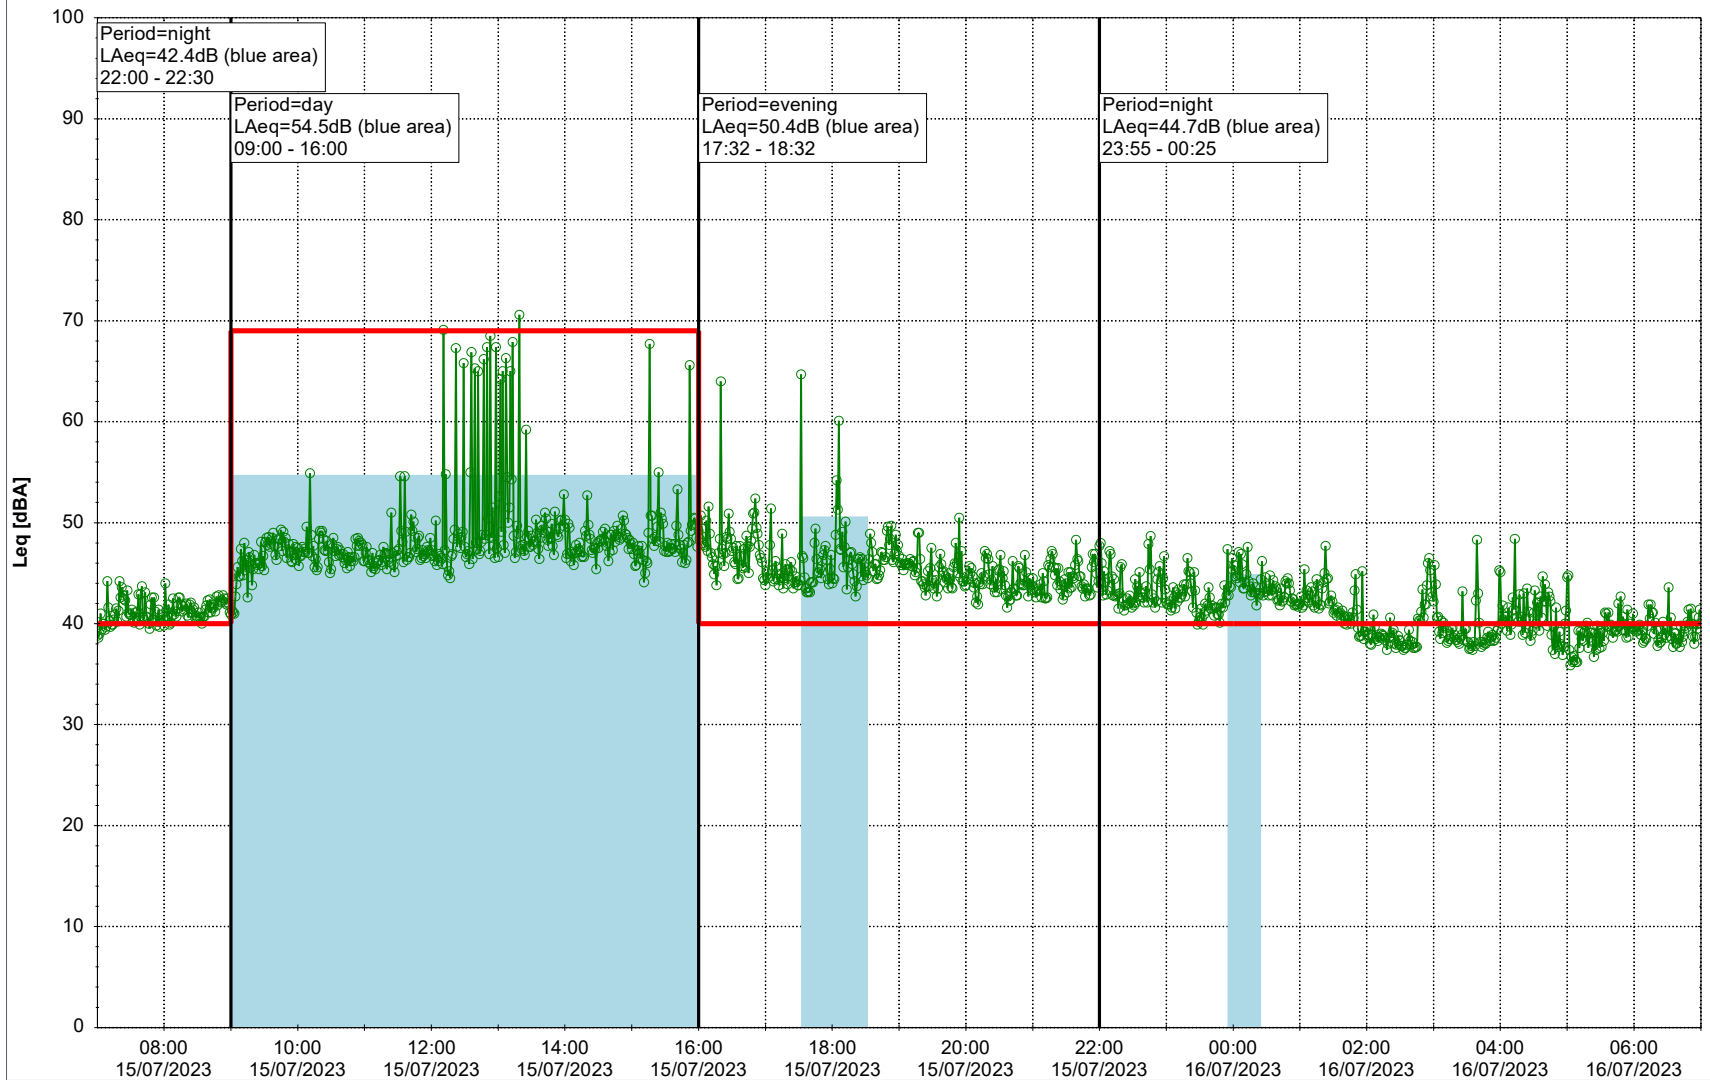

Noise Time Related Diagram

14/07/2023
15/07/2023

○○○○ EBR-OVK_NS02

Project: Kronos Sydhavnen
Construction: Enghave Brygge
Location: N-V

Plan View

Remarks

- Ørsted Værket

Noise Time Related Diagram

15/07/2023
16/07/2023

○○○○ EBR-OVK_NS02

Project: Kronos Sydhavnen
Construction: Enghave Brygge
Location: N-V

Plan View

Remarks

- Ørsted Værket

Noise Time Related Diagram

16/07/2023
17/07/2023