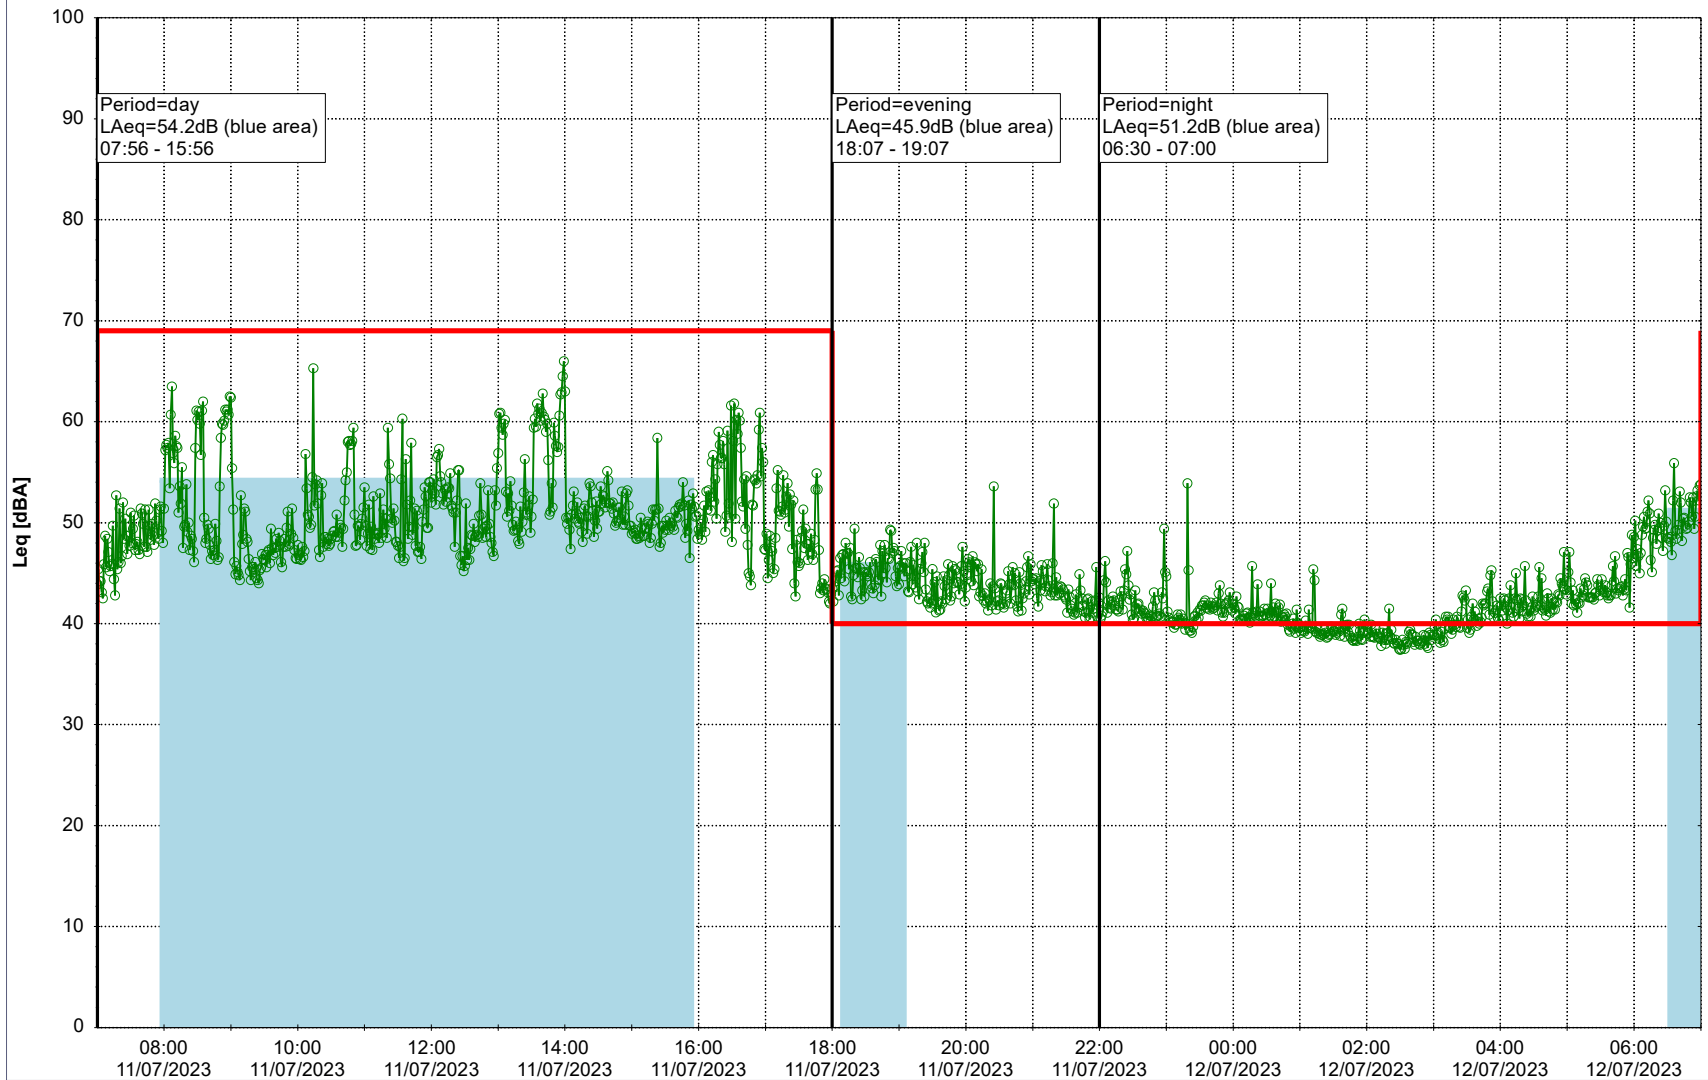

Plan View

Remarks

- Ørsted Værket

Noise Time Related Diagram

11/07/2023
12/07/2023

○○○ EBR-OVK_NS02

Project: Kronos Sydhavnen
Construction: Enghave Brygge
Location: N-V

Plan View

Remarks

- Ørsted Værket

Noise Time Related Diagram

12/07/2023
13/07/2023

○○○○ EBR-OVK_NS02

Project: Kronos Sydhavnen
Construction: Enghave Brygge
Location: N-V

Plan View

Remarks

- Ørsted Værket

Noise Time Related Diagram

13/07/2023
14/07/2023

○○○ EBR-OVK_NS02

Project: Kronos Sydhavnen
Construction: Enghave Brygge
Location: N-V

Plan View

Remarks

- Ørsted Værket