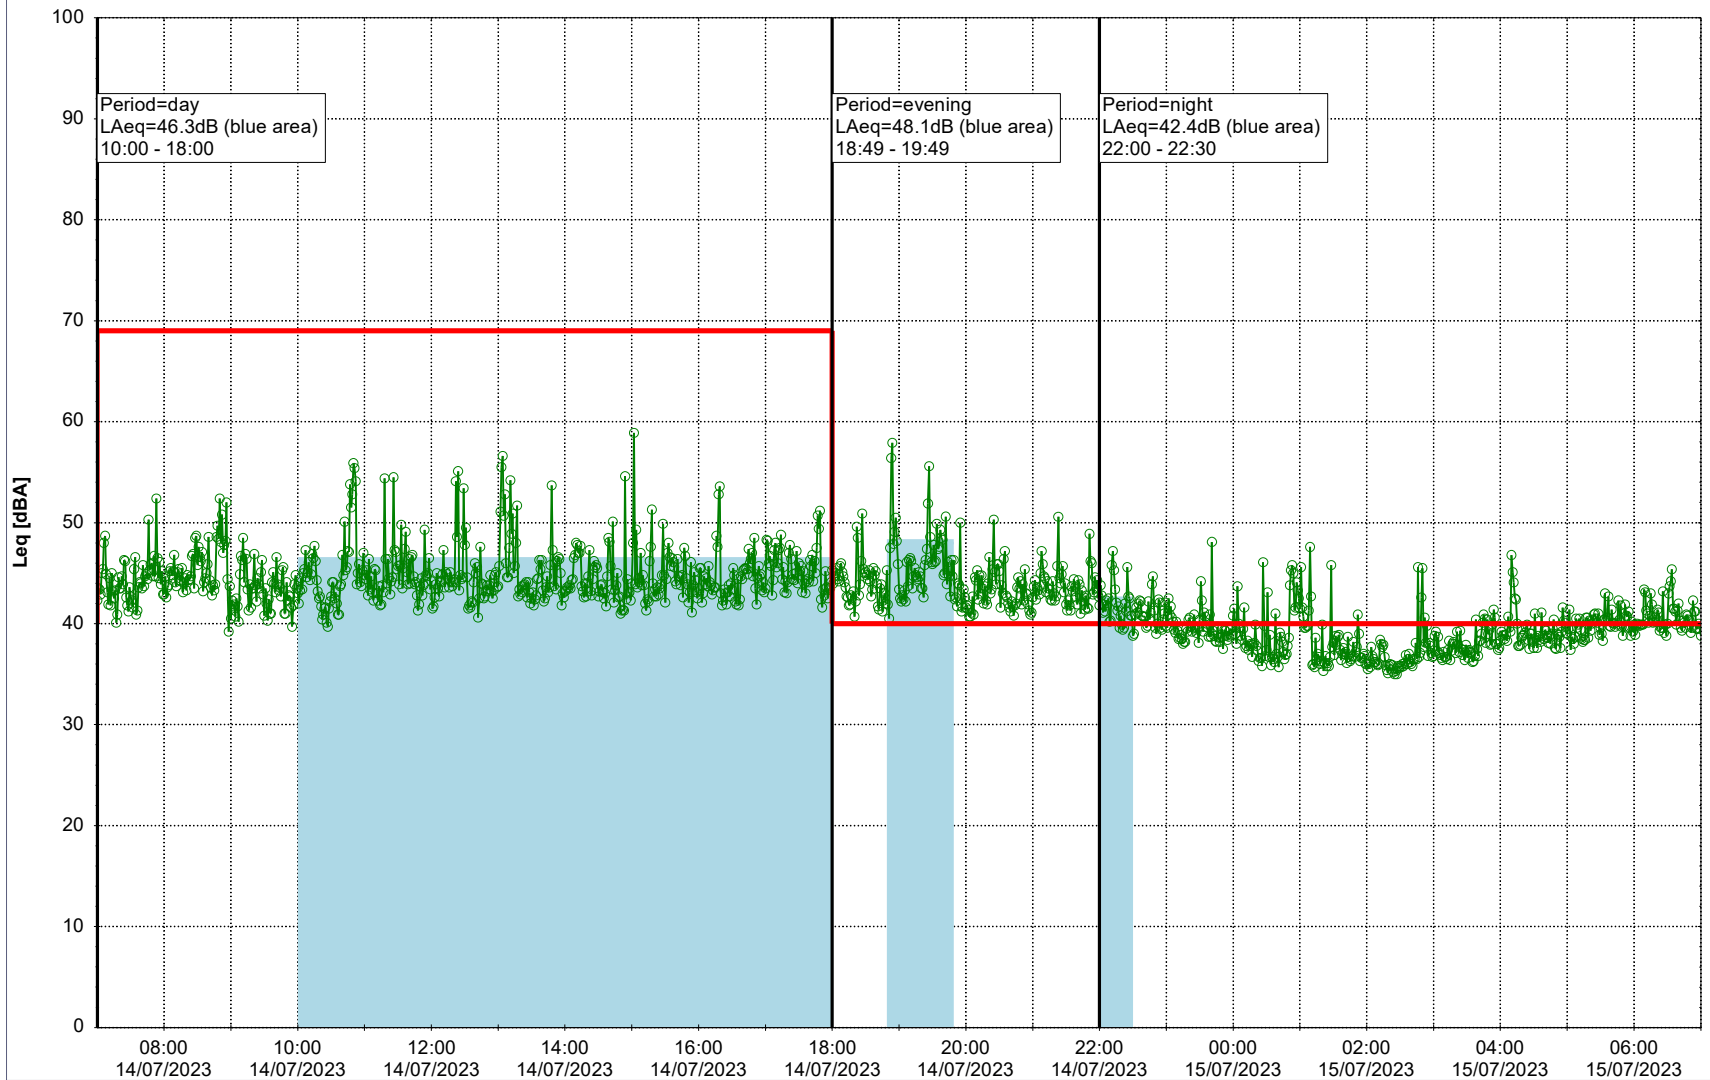

- Ørsted Værket

Noise Time Related Diagram

13/07/2023
14/07/2023

○○○ EBR-OVK_NS02

Project: Kronos Sydhavnen
Construction: Enghave Brygge
Location: N-V

Plan View

Remarks

- Ørsted Værket

Noise Time Related Diagram

14/07/2023
15/07/2023

○○○○ EBR-OVK_NS02

Project: Kronos Sydhavnen
Construction: Enghave Brygge
Location: N-V

Plan View

Remarks

- Ørsted Værket

Noise Time Related Diagram

15/07/2023
16/07/2023

○○○○ EBR-OVK_NS02

Project: Kronos Sydhavnen
Construction: Enghave Brygge
Location: N-V

Plan View

Remarks

- Ørsted Værket

Noise Time Related Diagram

16/07/2023
17/07/2023