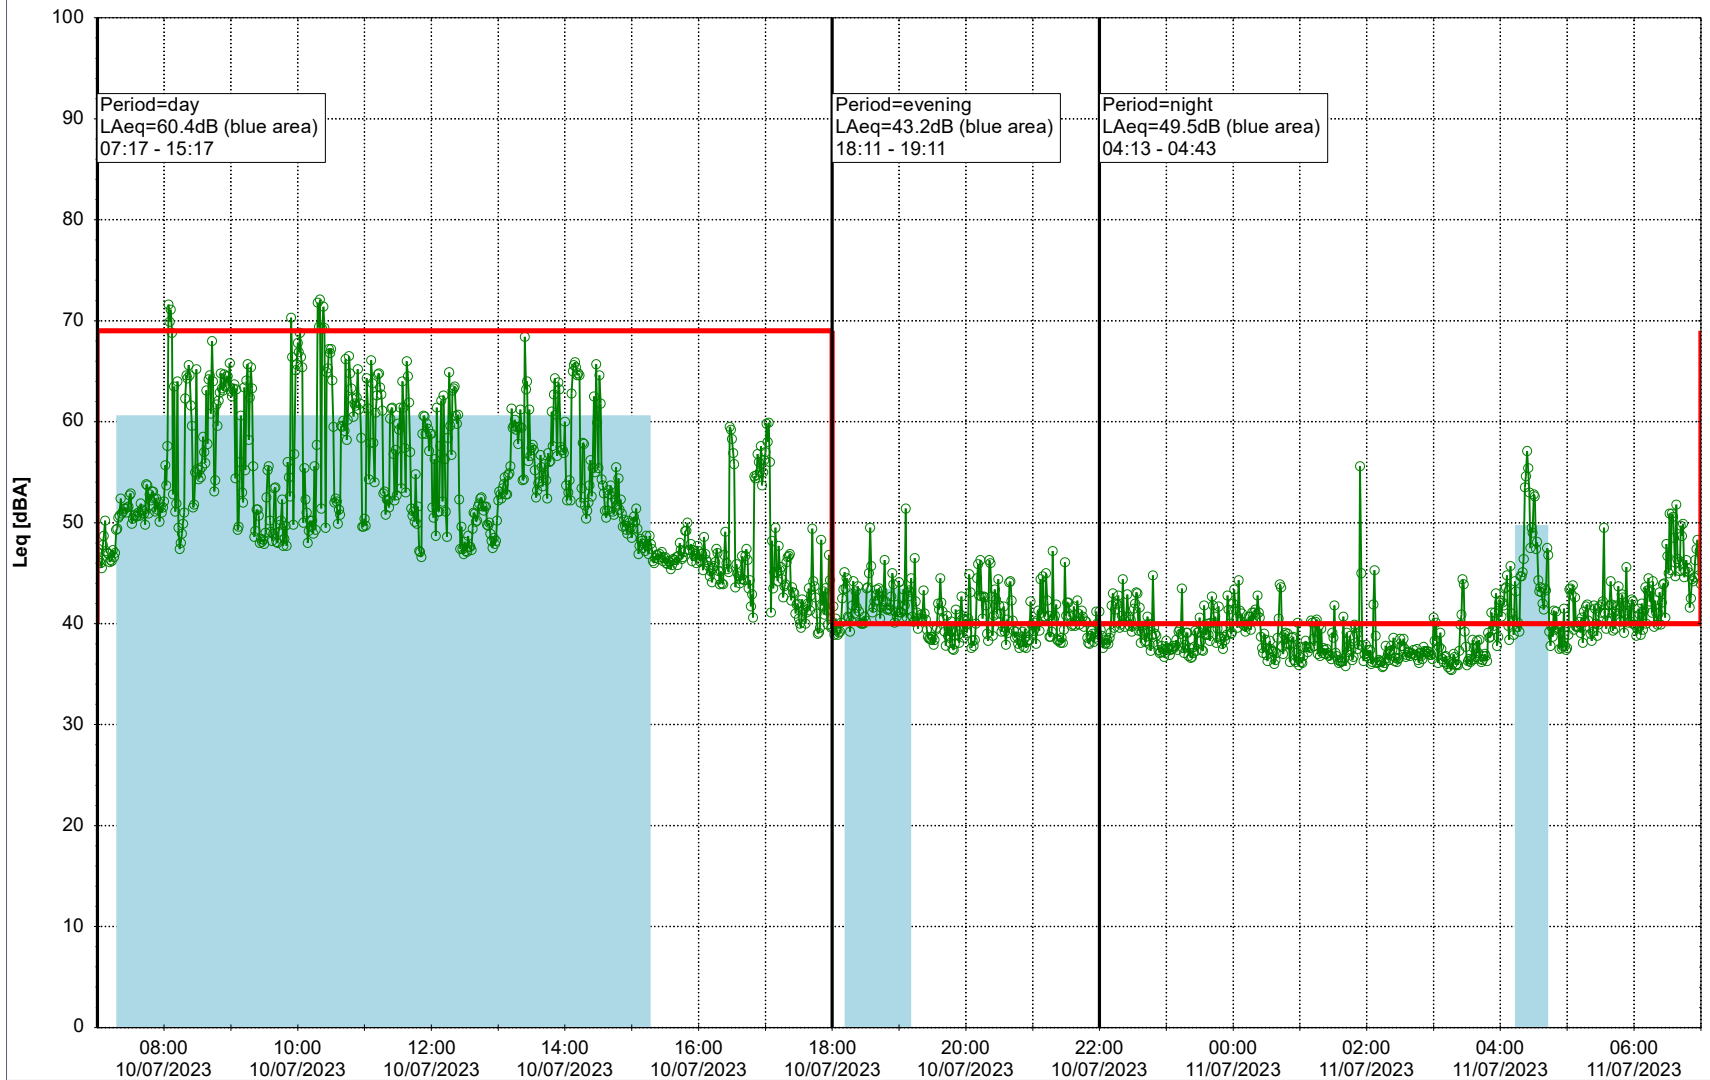

Project: Kronos Sydhavnen
Construction: Enghave Brygge
Location: N-V

Plan View

Remarks

- Ørsted Værket

Noise Time Related Diagram

10/07/2023
11/07/2023

○○○ EBR-OVK_NS02

Project: Kronos Sydhavnen
Construction: Enghave Brygge
Location: N-V

Plan View

Remarks

- Ørsted Værket

Noise Time Related Diagram

11/07/2023
12/07/2023

○○○ EBR-OVK_NS02

Project: Kronos Sydhavnen
Construction: Enghave Brygge
Location: N-V

Plan View

Remarks

- Ørsted Værket

Noise Time Related Diagram

12/07/2023
13/07/2023

○○○○ EBR-OVK_NS02

Project: Kronos Sydhavnen
Construction: Enghave Brygge
Location: N-V

Plan View

Remarks

- Ørsted Værket

Noise Time Related Diagram

13/07/2023
14/07/2023

○○○ EBR-OVK_NS02

Project: Kronos Sydhavnen
Construction: Enghave Brygge
Location: N-V

Plan View

Remarks

- Ørsted Værket