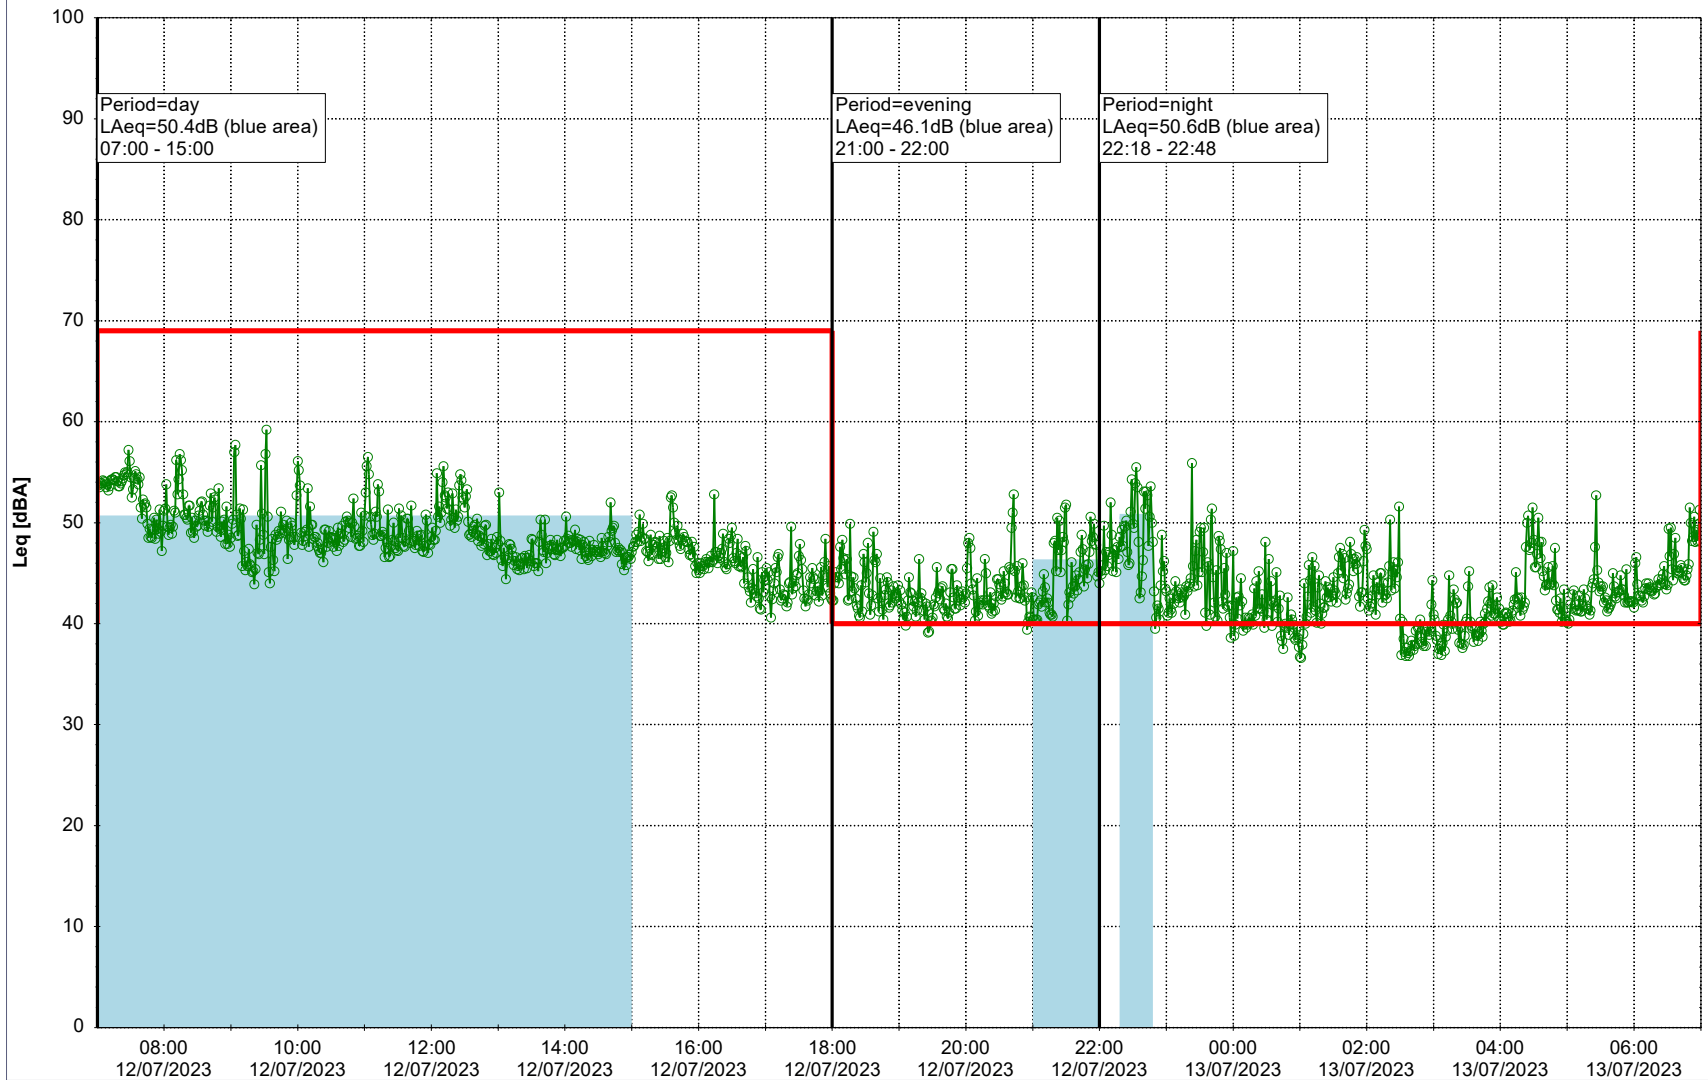

Plan View

Remarks

- Ørsted Værket

Noise Time Related Diagram

11/07/2023
12/07/2023

○○○ EBR-OVK_NS02

Project: Kronos Sydhavnen
Construction: Enghave Brygge
Location: N-V

Plan View

Remarks

- Ørsted Værket

Noise Time Related Diagram

12/07/2023
13/07/2023

○○○○ EBR-OVK_NS02

Project: Kronos Sydhavnen
Construction: Enghave Brygge
Location: N-V

Plan View

Remarks

- Ørsted Værket

Noise Time Related Diagram

13/07/2023
14/07/2023

○○○ EBR-OVK_NS02

Project: Kronos Sydhavnen
Construction: Enghave Brygge
Location: N-V

Plan View

Remarks

- Ørsted Værket