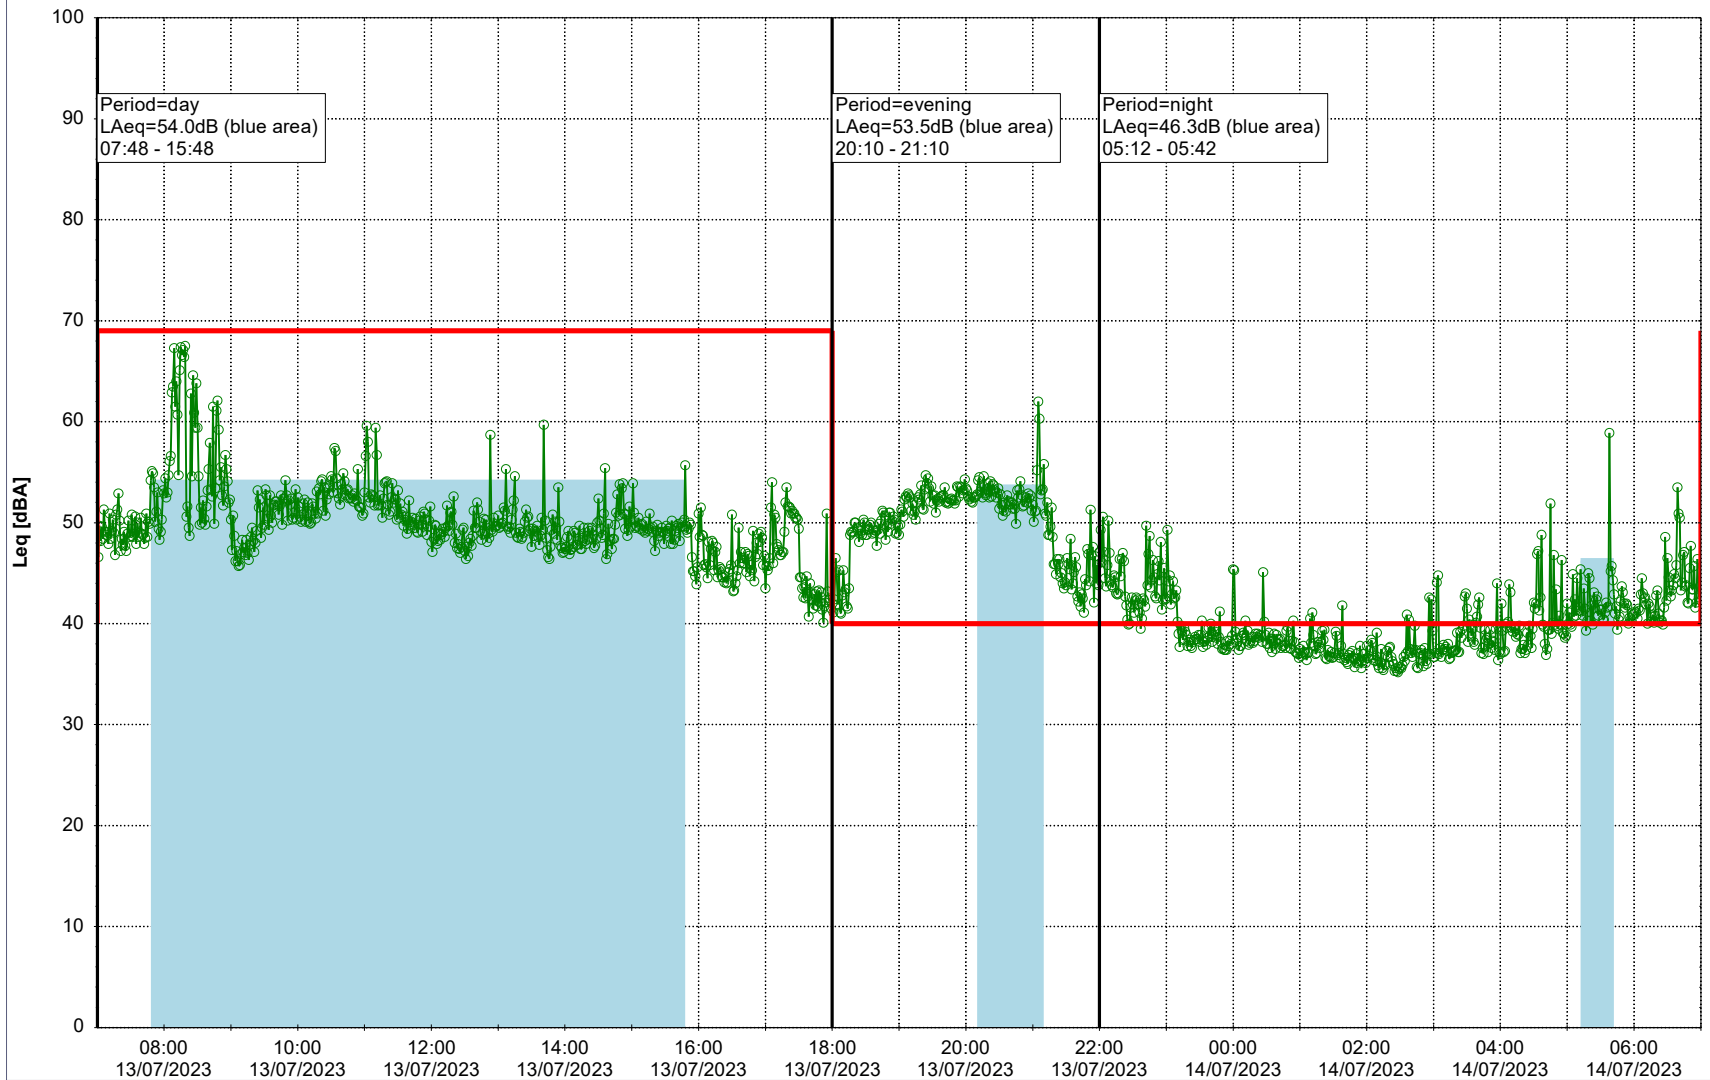

Remarks

- Ørsted Værket

Noise Time Related Diagram

12/07/2023
13/07/2023

○○○○ EBR-OVK_NS02

Project: Kronos Sydhavnen
Construction: Enghave Brygge
Location: N-V

Plan View

Remarks

- Ørsted Værket

Noise Time Related Diagram

13/07/2023
14/07/2023

○○○ EBR-OVK_NS02

Project: Kronos Sydhavnen
Construction: Enghave Brygge
Location: N-V

Plan View

Remarks

- Ørsted Værket

Noise Time Related Diagram

14/07/2023
15/07/2023

○○○○ EBR-OVK_NS02

Project: Kronos Sydhavnen
Construction: Enghave Brygge
Location: N-V

Plan View

Remarks

- Ørsted Værket

Noise Time Related Diagram

15/07/2023
16/07/2023

○○○○ EBR-OVK_NS02

Project: Kronos Sydhavnen
Construction: Enghave Brygge
Location: N-V

Plan View

Remarks

- Ørsted Værket

Noise Time Related Diagram

16/07/2023
17/07/2023