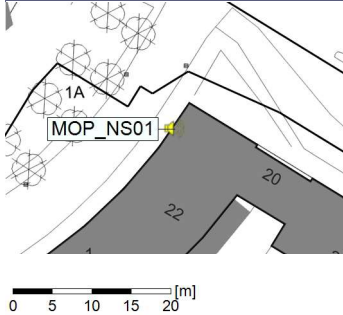

### Noise Time Related Diagram

09/12/2021  
10/12/2021

○○○○ MOP\_NS01

Project: Kronos Sydhavnen  
Construction: Mozarts Plads  
Location: N-V

Plan View

Remarks

...