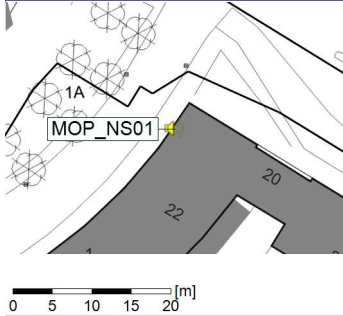

### Noise Time Related Diagram

07/12/2021  
08/12/2021

○○○○ MOP\_NS01

Project: Kronos Sydhavnen  
Construction: Mozarts Plads  
Location: N-V

Plan View

Remarks

...