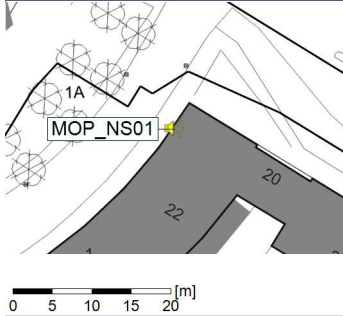

### Noise Time Related Diagram

08/12/2021  
09/12/2021

○○○○ MOP\_NS01

Project: Kronos Sydhavnen  
Construction: Mozarts Plads  
Location: N-V

Plan View

Remarks

...