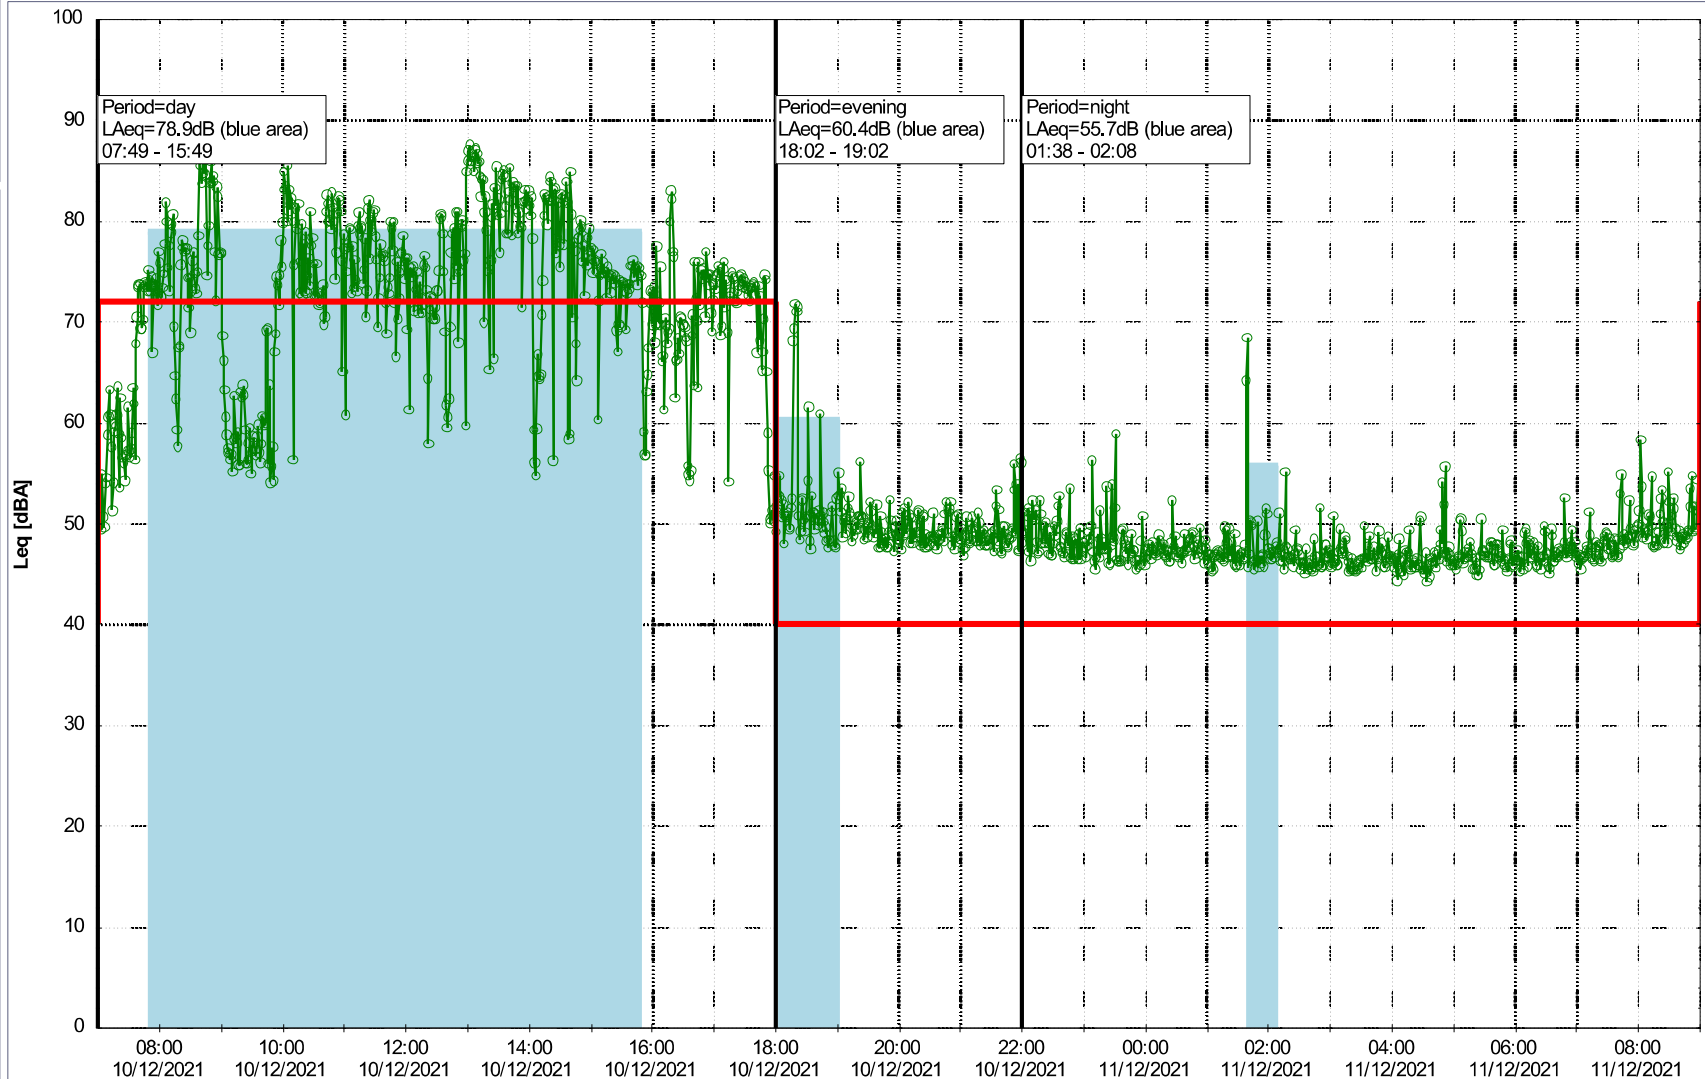

Noise Time Related Diagram

10/12/2021
11/12/2021

○○○○ MOP_NS01