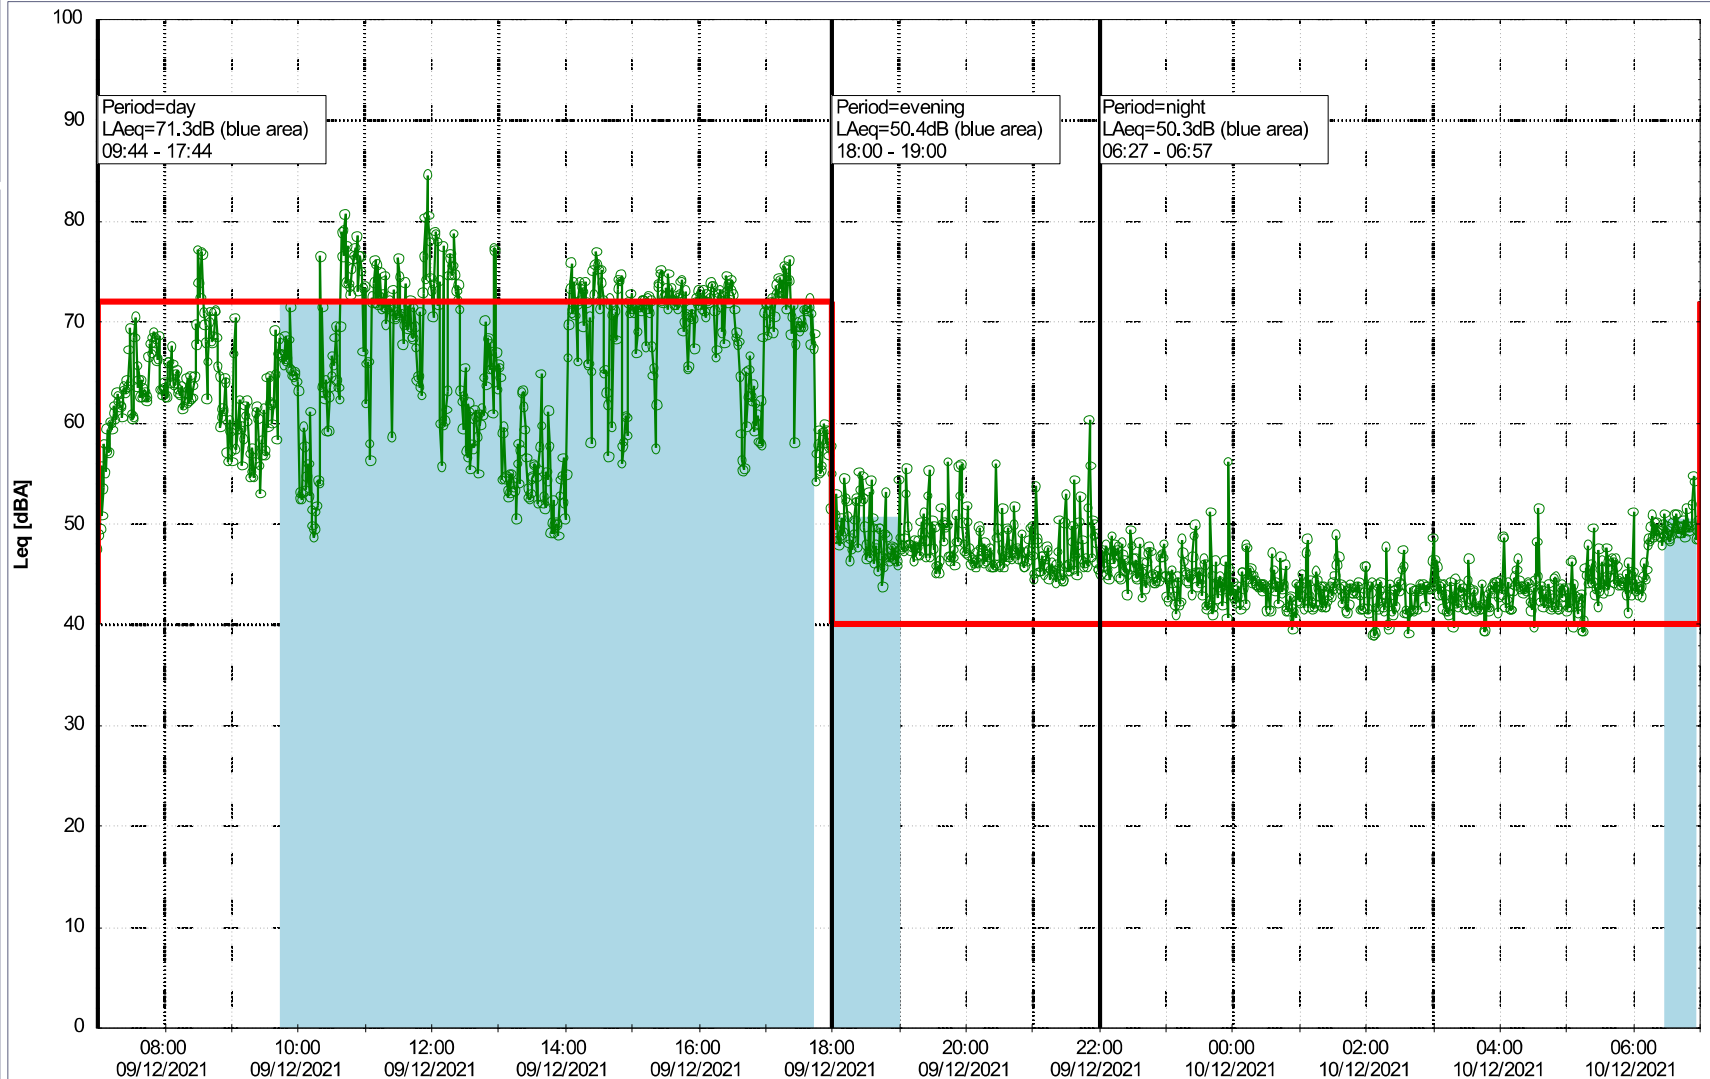

Noise Time Related Diagram

09/12/2021
10/12/2021

○○○○ MOP_NS01