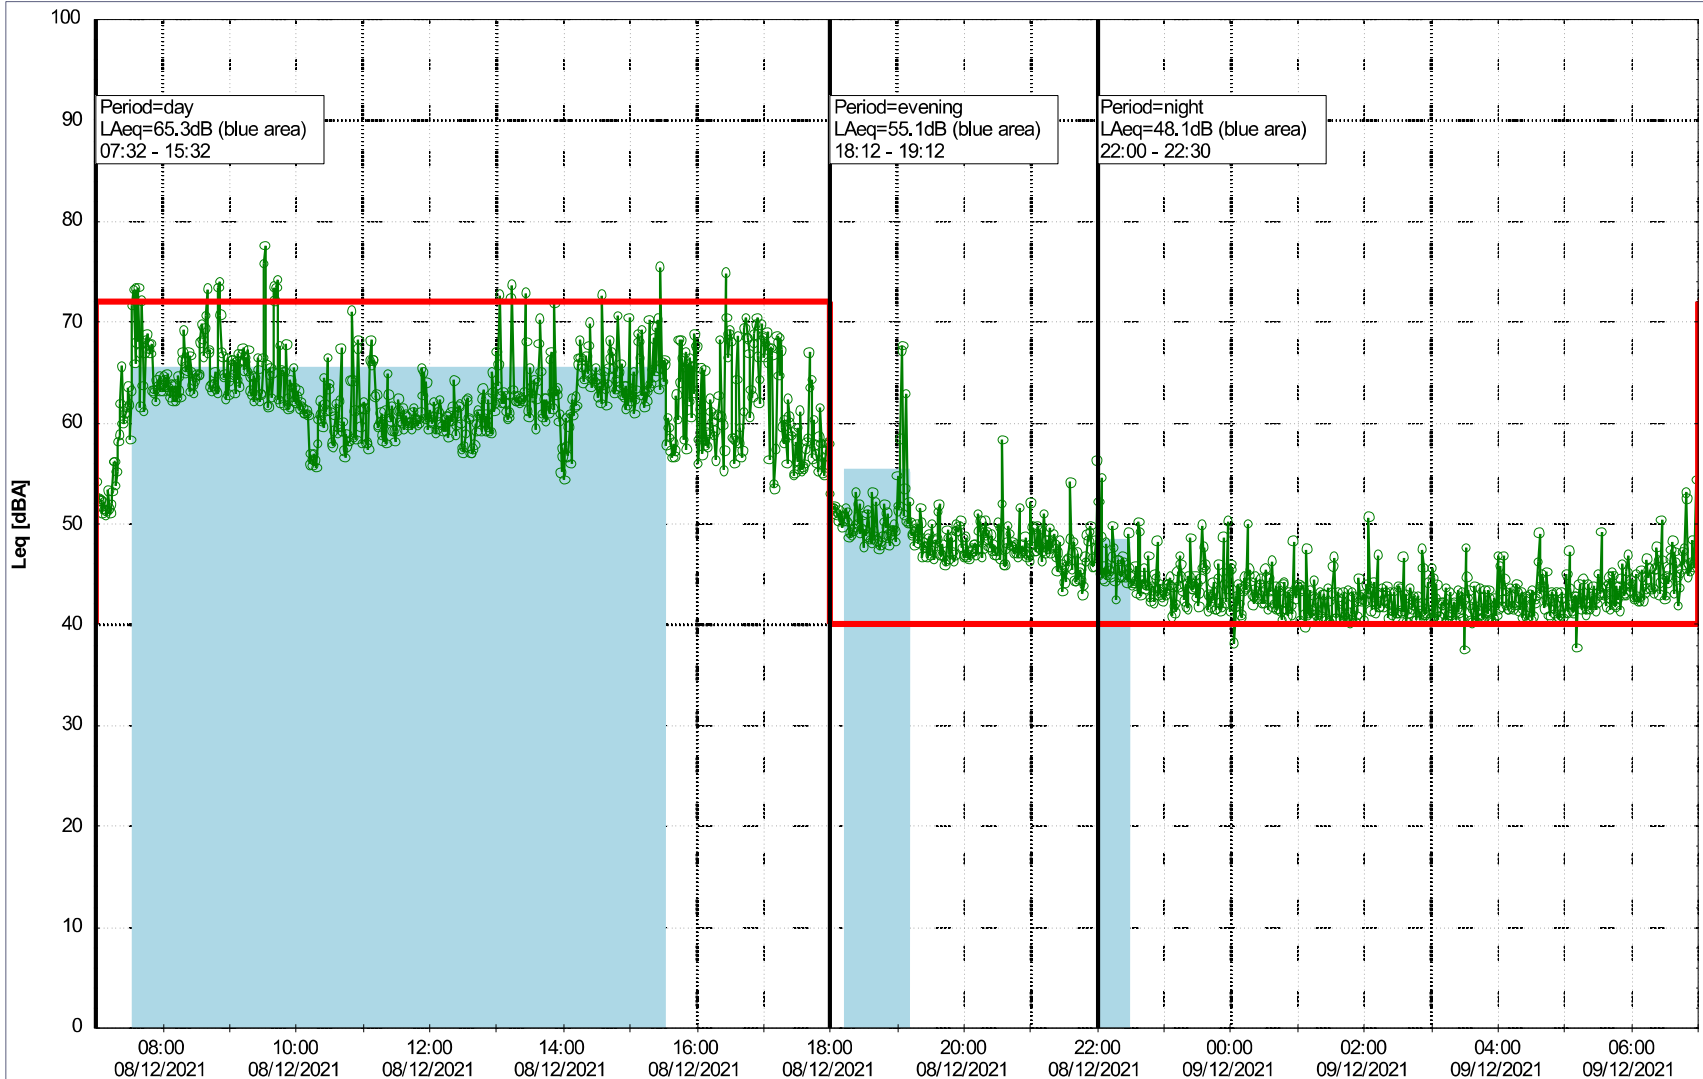

Noise Time Related Diagram

08/12/2021
09/12/2021

○○○○ MOP_NS01