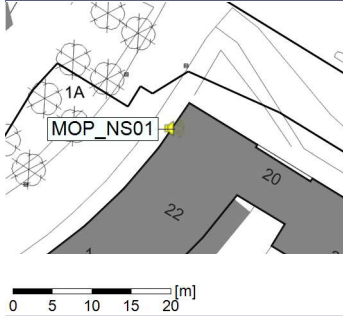

### Noise Time Related Diagram

11/12/2021  
12/12/2021

○○○ MOP\_NS01

Project: Kronos Sydhavnen  
Construction: Mozarts Plads  
Location: N-V

Plan View

Remarks

...