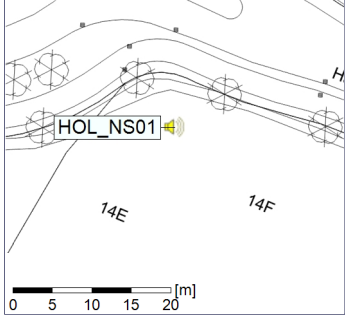

Plan View

Remarks

...

Noise Time Related Diagram

10/05/2022
11/05/2022

○ ○ ○ ○ HOL_NS01

Project: Kronos Sydhavnen
Construction: Havneholmen
Location: N-V

Plan View

Plan View

Remarks

...

Noise Time Related Diagram

o o o o HOL_NS01

Project: Kronos Sydhavnen
Construction: Havneholmen
Location: N-V

Plan View

Remarks