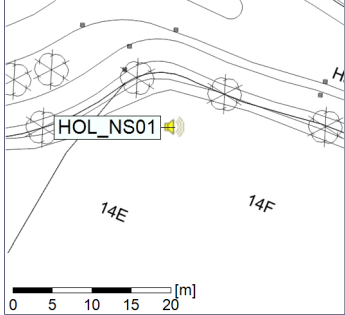

Plan View

Remarks

...

Noise Time Related Diagram

o o o o HOL_NS01

Project: Kronos Sydhavnen
Construction: Havneholmen
Location: N-V

Plan View

Remarks

Noise Time Related Diagram

14/05/2022
15/05/2022

○ ○ ○ ○ HOL_NS01

Project: Kronos Sydhavnen
Construction: Havneholmen
Location: N-V

Plan View

Remarks

...

Noise Time Related Diagram