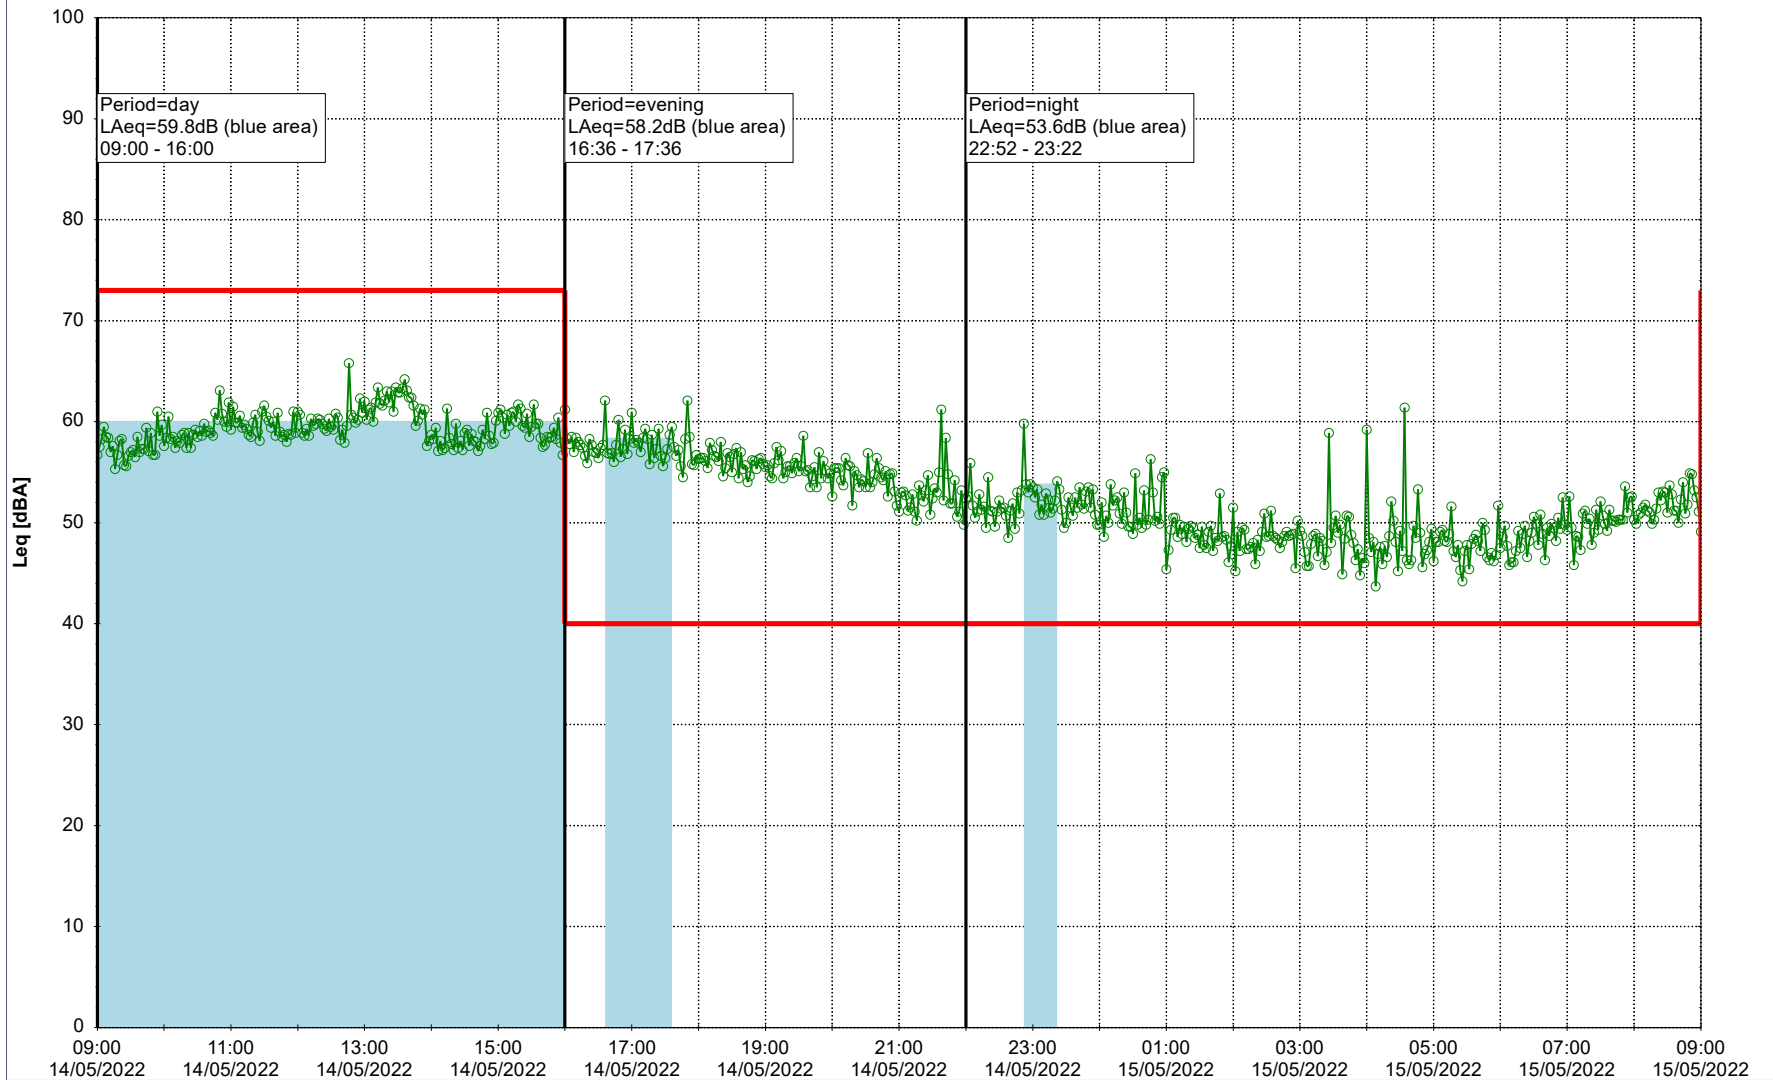

Plan View

Remarks

...

Noise Time Related Diagram

o o o o HOL_NS01

Project: Kronos Sydhavnen
Construction: Havneholmen
Location: N-V

Plan View

Remarks

...

Noise Time Related Diagram

13/05/2022
14/05/2022

○ ○ ○ ○ HOL_NS01

Project: Kronos Sydhavnen
Construction: Havneholmen
Location: N-V

Plan View

Remarks

...

Noise Time Related Diagram

14/05/2022
15/05/2022

○ ○ ○ ○ HOL_NS01

Project: Kronos Sydhavnen
Construction: Havneholmen
Location: N-V

Plan View

Remarks

...

Noise Time Related Diagram