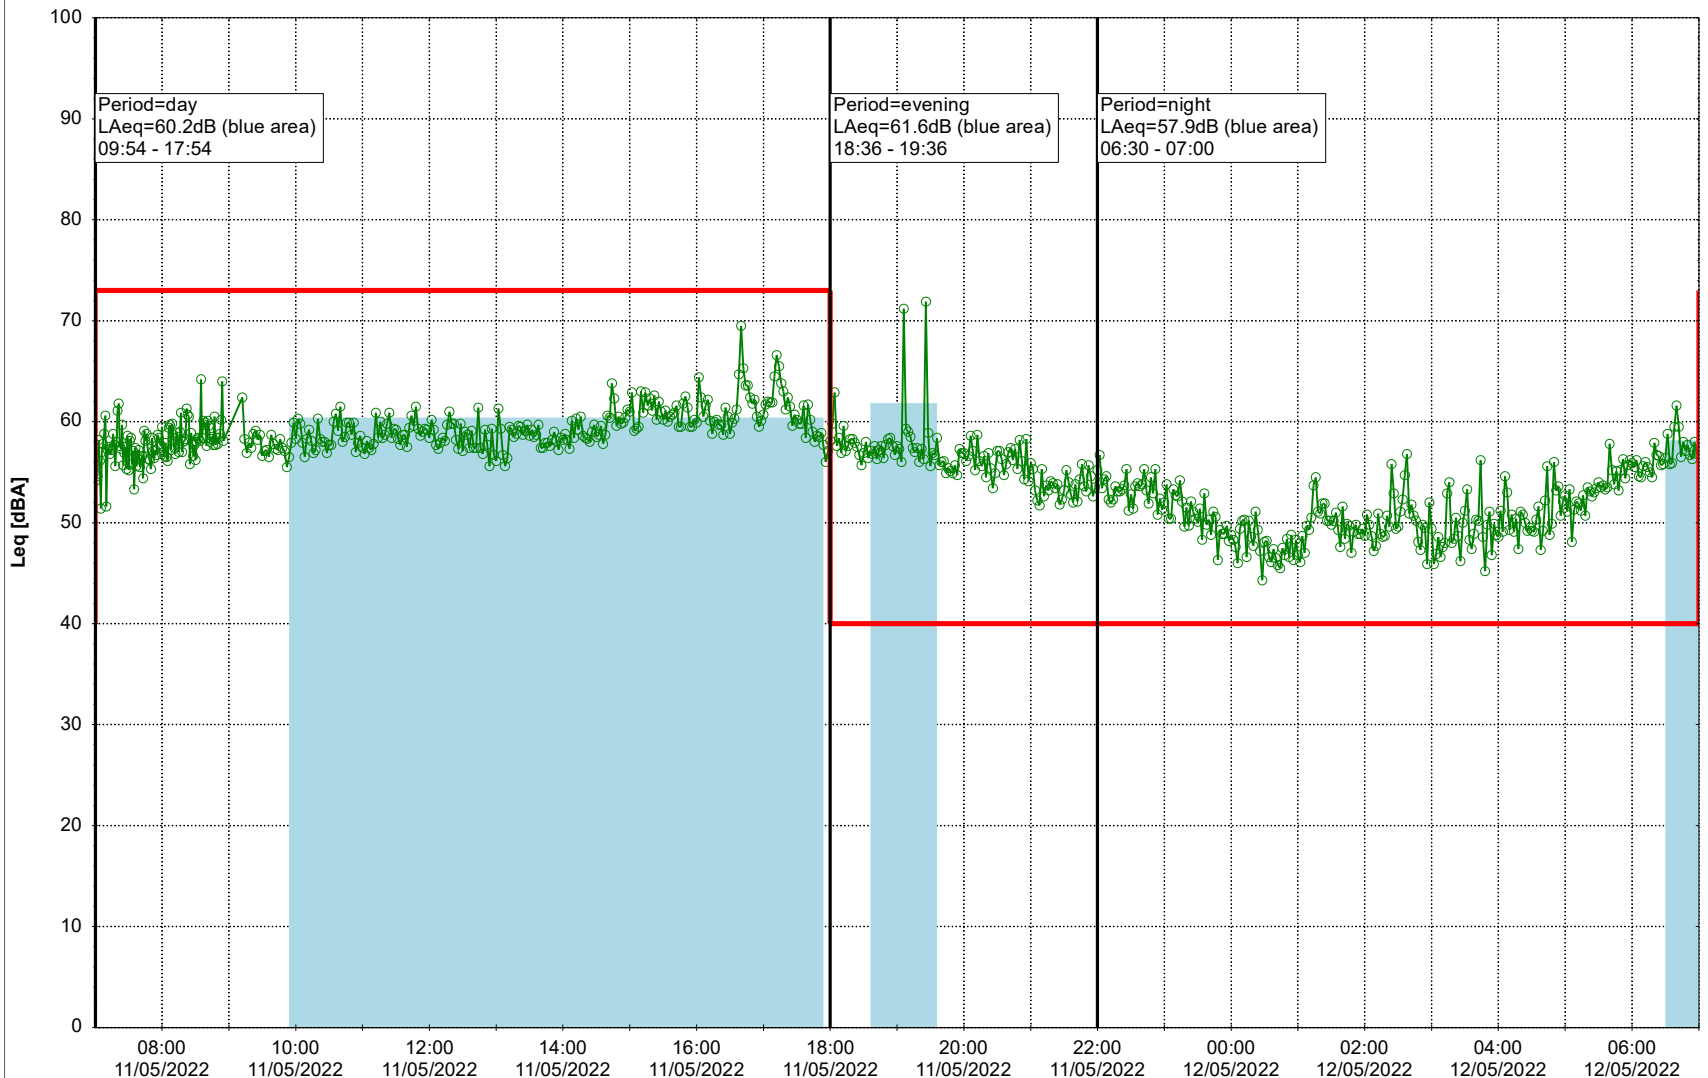

Remarks

...

Noise Time Related Diagram

11/05/2022

12/05/2022

○ ○ ○ ○ HOL_NS01

Project: Kronos Sydhavnen
Construction: Havneholmen
Location: N-V

12/05/2022
13/05/2022

Plan View

Remarks

...

Noise Time Related Diagram

o o o o HOL_NS01

Project: Kronos Sydhavnen
Construction: Havneholmen
Location: N-V

Plan View

Remarks