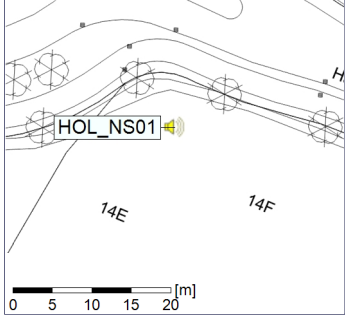

Plan View

Remarks

...

Noise Time Related Diagram

o o o o HOL_NS01

Project: Kronos Sydhavnen
Construction: Havneholmen
Location: N-V

Plan View

Remarks

...

Noise Time Related Diagram

13/05/2022
14/05/2022

○ ○ ○ ○ HOL_NS01

Project: Kronos Sydhavnen
Construction: Havneholmen
Location: N-V

Plan View

Remarks

...

Noise Time Related Diagram

14/05/2022
15/05/2022

○ ○ ○ ○ HOL_NS01

Project: Kronos Sydhavnen
Construction: Havneholmen
Location: N-V

Plan View

Remarks

...

Noise Time Related Diagram