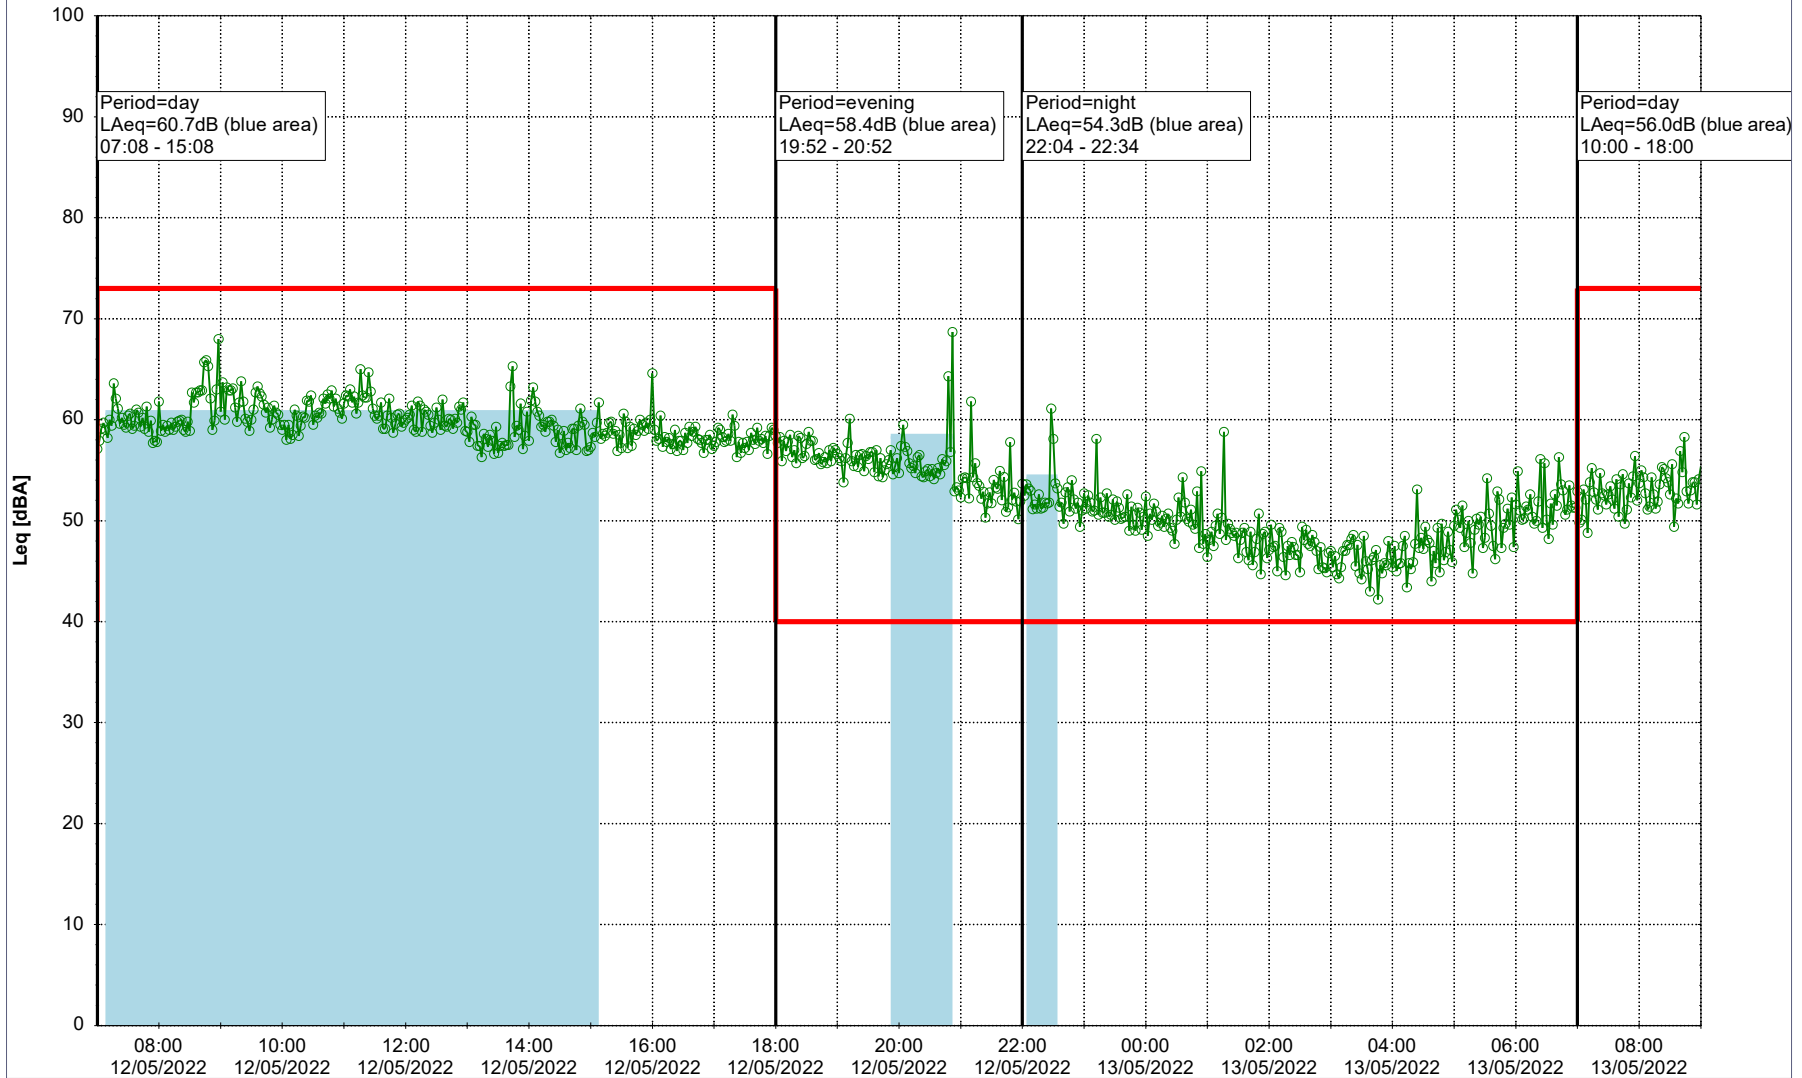

Plan View

Remarks

...

Noise Time Related Diagram

o o o o HOL_NS01

Project: Kronos Sydhavnen
Construction: Havneholmen
Location: N-V

Plan View

Remarks

...

Noise Time Related Diagram

13/05/2022
14/05/2022

○ ○ ○ ○ HOL_NS01

Project: Kronos Sydhavnen
Construction: Havneholmen
Location: N-V

Plan View

Remarks

...

Noise Time Related Diagram

14/05/2022
15/05/2022

○ ○ ○ ○ HOL_NS01

Project: Kronos Sydhavnen
Construction: Havneholmen
Location: N-V

Plan View

Remarks

...

Noise Time Related Diagram