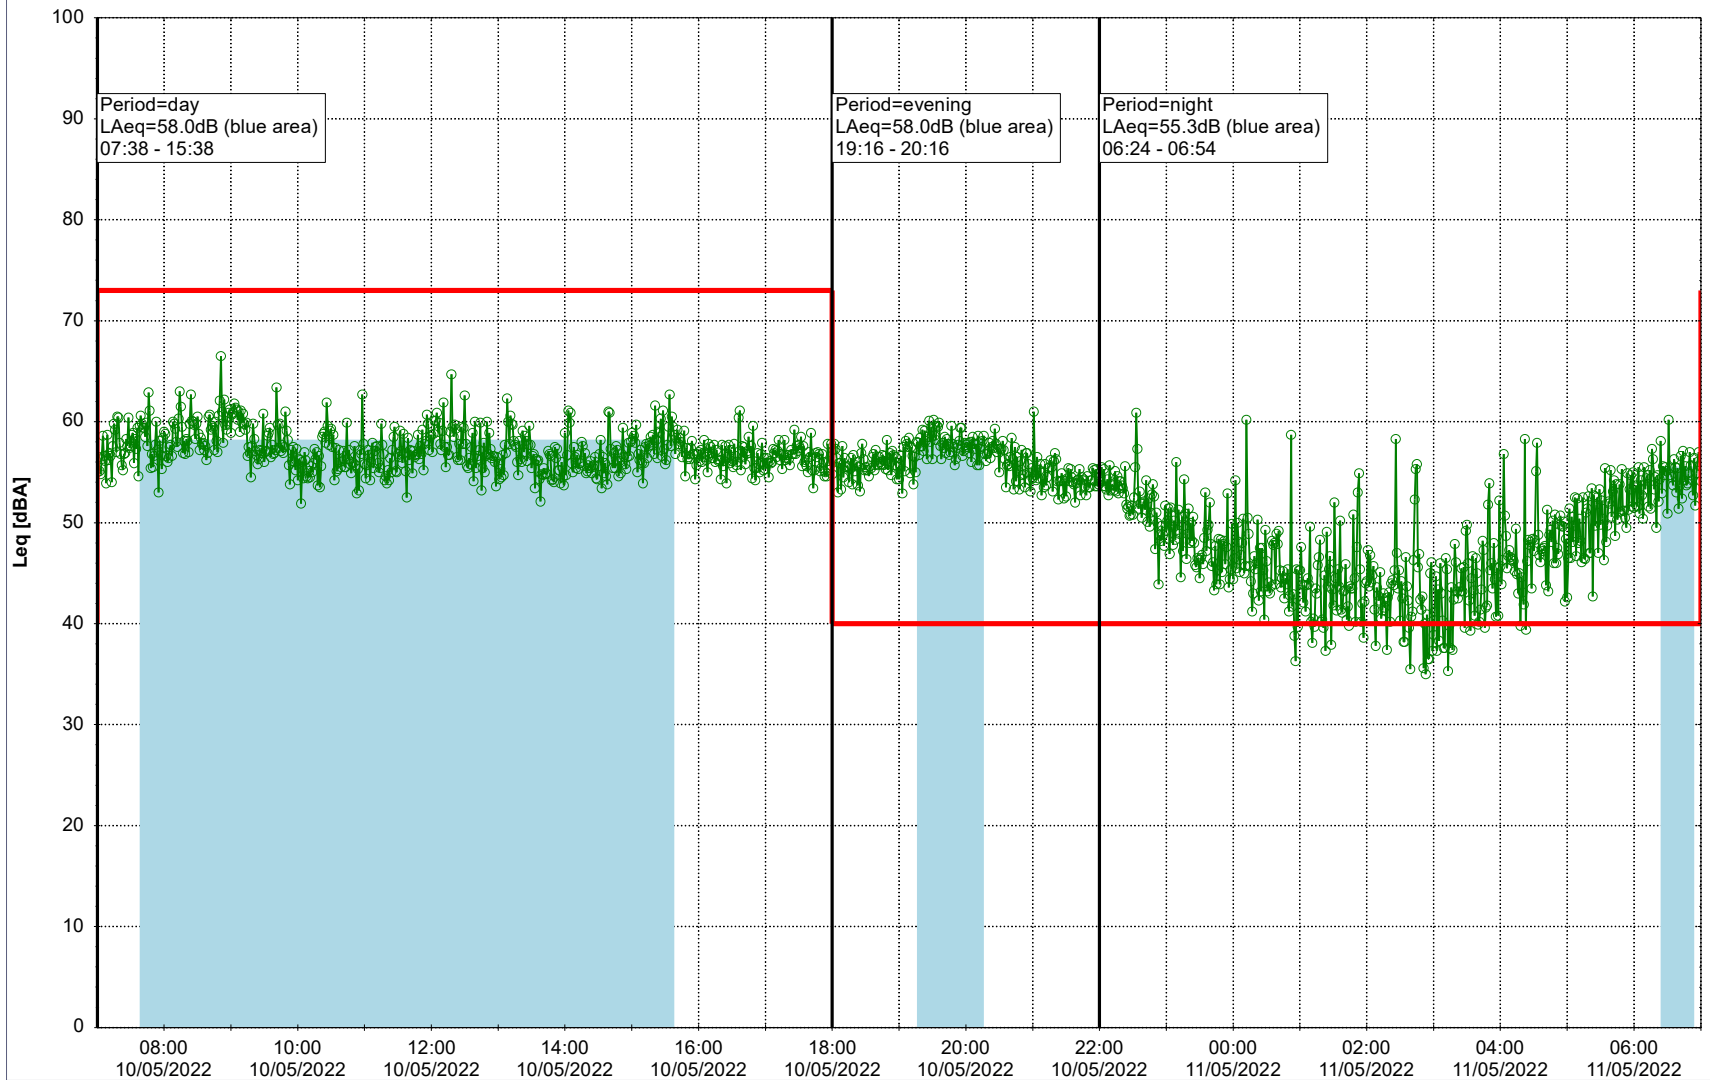

Plan View

Remarks

...

Noise Time Related Diagram

10/05/2022
11/05/2022

○ ○ ○ ○ HOL_NS01

Project: Kronos Sydhavnen
Construction: Havneholmen
Location: N-V

Plan View

Remarks

...

Noise Time Related Diagram

11/05/2022

12/05/2022

○ ○ ○ ○ HOL_NS01

Project: Kronos Sydhavnen
Construction: Havneholmen
Location: N-V

12/05/2022
13/05/2022

Plan View

Remarks

...

Noise Time Related Diagram

o o o o HOL_NS01

Project: Kronos Sydhavnen
Construction: Havneholmen
Location: N-V

Plan View

Remarks

Noise Time Related Diagram

14/05/2022
15/05/2022

○ ○ ○ ○ HOL_NS01

Project: Kronos Sydhavnen
Construction: Havneholmen
Location: N-V

Plan View

Remarks

...

Noise Time Related Diagram