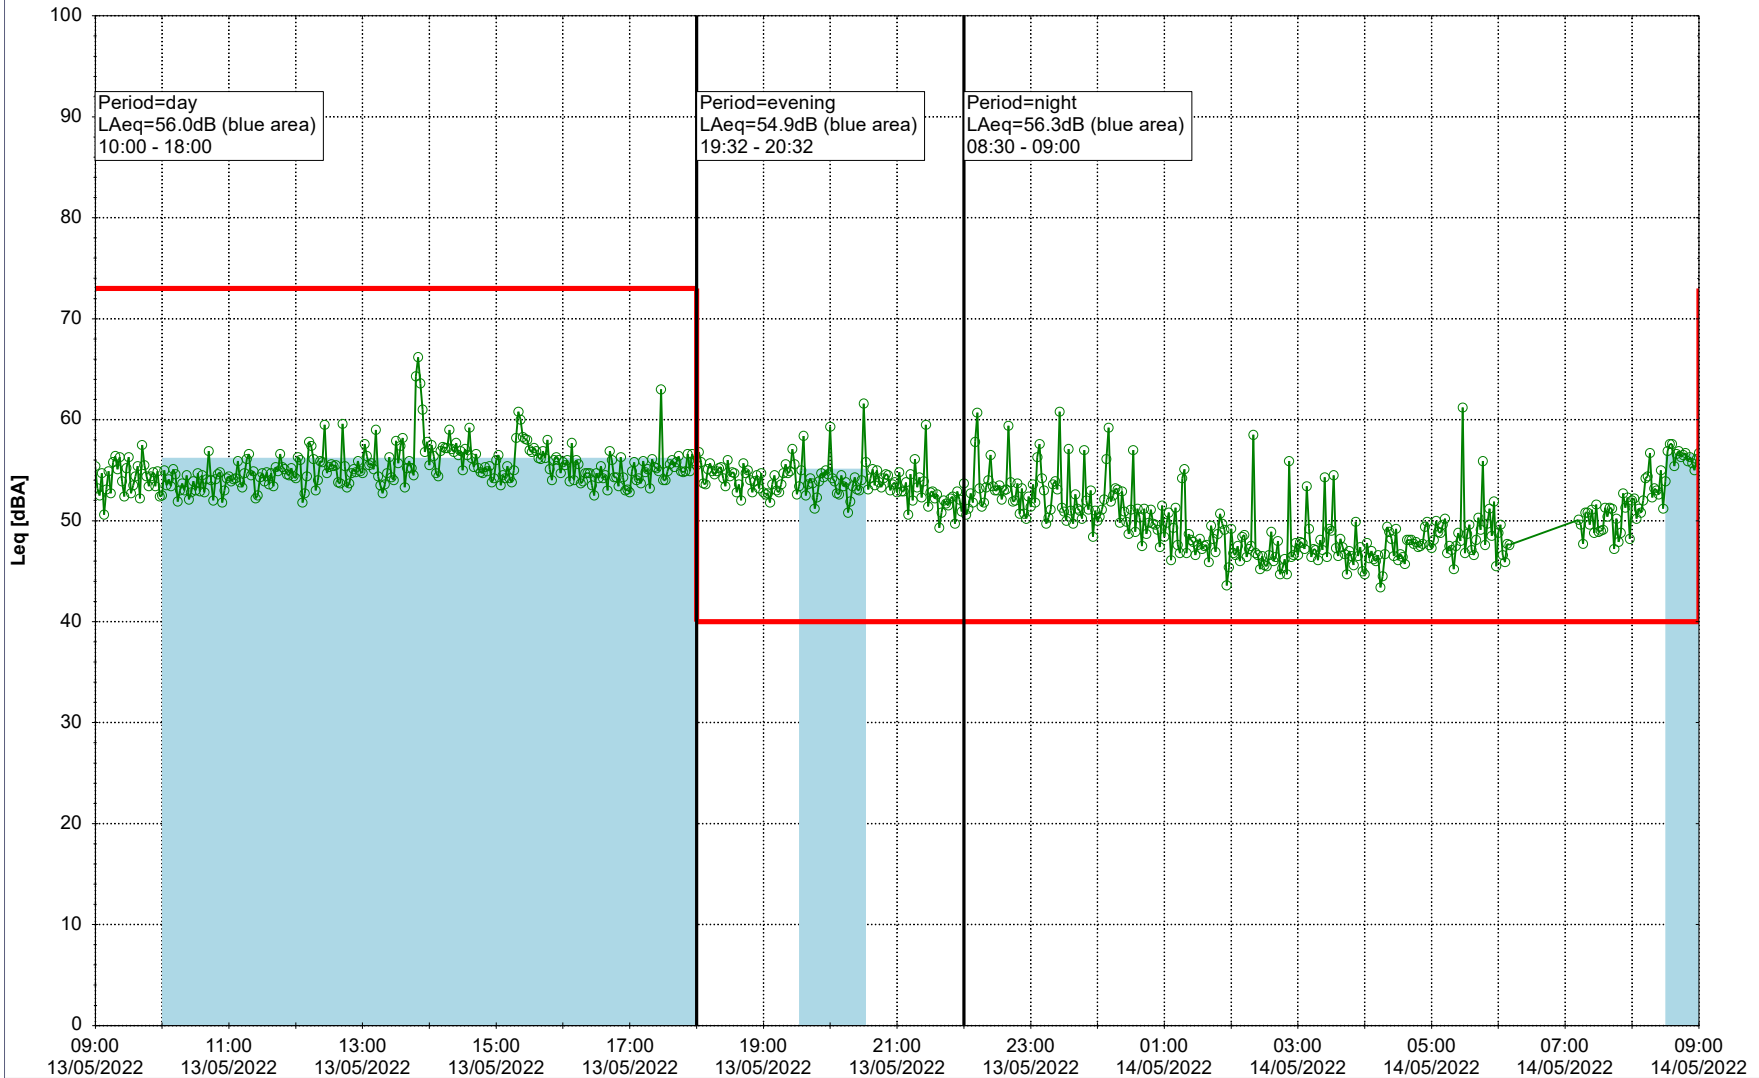

Noise Time Related Diagram

13/05/2022
14/05/2022

○ ○ ○ ○ HOL_NS01