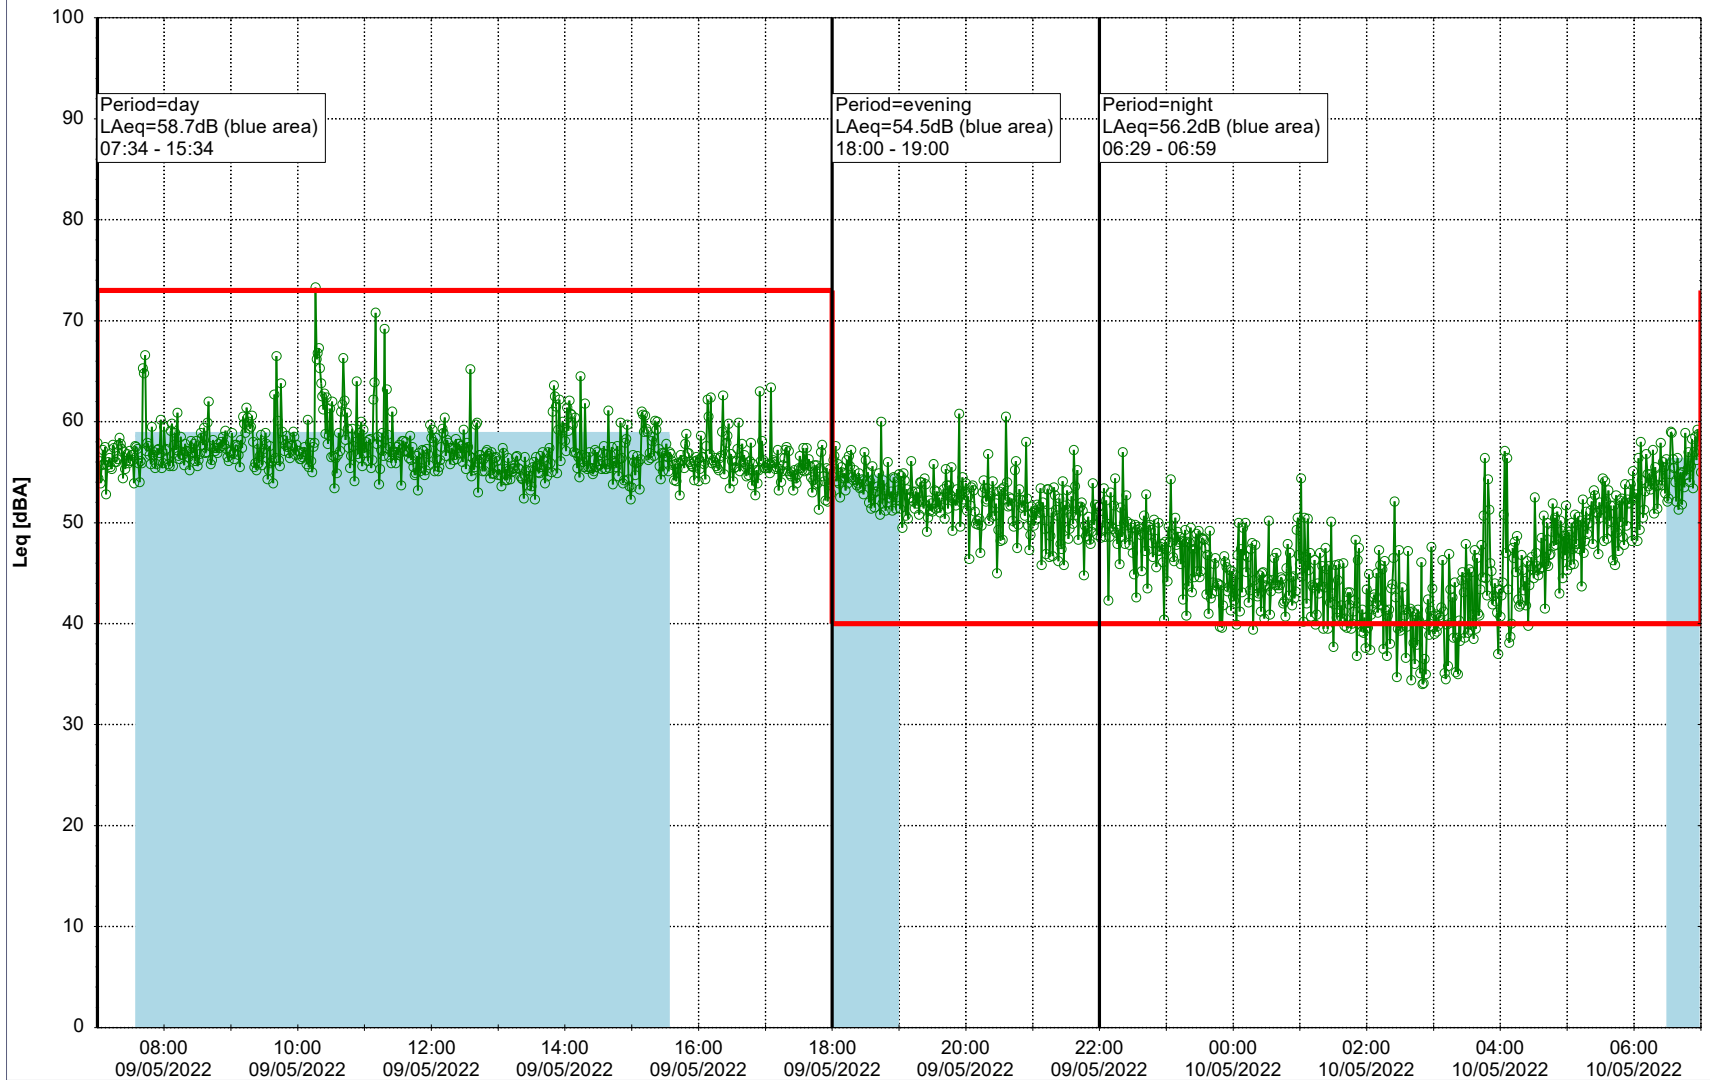

Project: Kronos Sydhavnen
Construction: Havneholmen
Location: N-V

Plan View

Remarks

...

Noise Time Related Diagram

09/05/2022
10/05/2022

○ ○ ○ ○ HOL_NS01

Project: Kronos Sydhavnen
Construction: Havneholmen
Location: N-V

Plan View

Remarks

...

Noise Time Related Diagram

10/05/2022
11/05/2022

○ ○ ○ ○ HOL_NS01

Project: Kronos Sydhavnen
Construction: Havneholmen
Location: N-V

Plan View

Remarks

...

Noise Time Related Diagram

11/05/2022

12/05/2022

○ ○ ○ ○ HOL_NS01

Project: Kronos Sydhavnen
Construction: Havneholmen
Location: N-V

12/05/2022
13/05/2022

Plan View

Remarks

...

Noise Time Related Diagram

o o o o HOL_NS01

Project: Kronos Sydhavnen
Construction: Havneholmen
Location: N-V

Plan View

Remarks