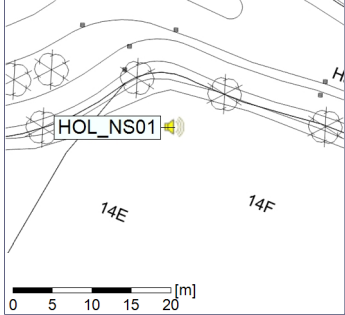

Plan View

Remarks

...

Noise Time Related Diagram

o o o o HOL_NS01

Project: Kronos Sydhavnen
Construction: Havneholmen
Location: N-V

Plan View

Remarks