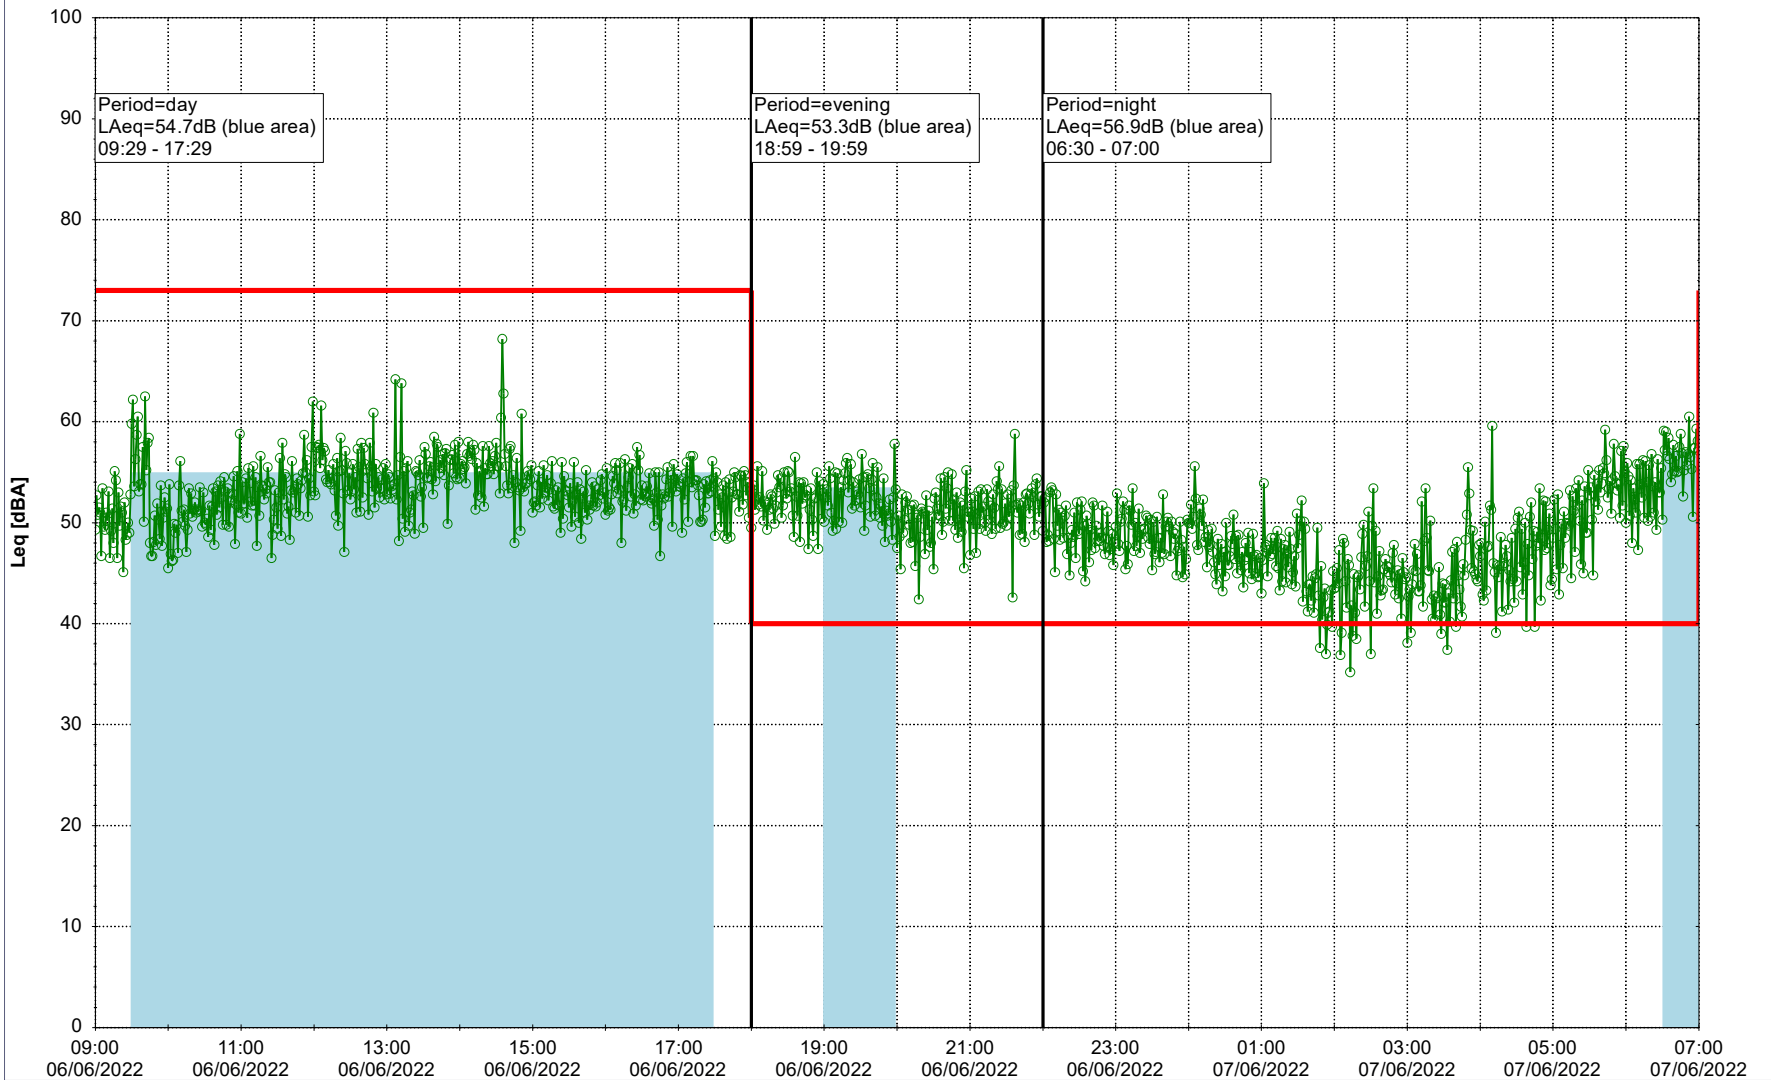

Project: Kronos Sydhavnen
Construction: Havneholmen
Location: N-V

Plan View

Remarks

...

Noise Time Related Diagram

06/06/2022
07/06/2022

○ ○ ○ ○ HOL_NS01

Project: Kronos Sydhavnen
Construction: Havneholmen
Location: N-V

Plan View

Remarks

...

Noise Time Related Diagram

07/06/2022
08/06/2022

○ ○ ○ ○ HOL_NS01

Project: Kronos Sydhavnen
Construction: Havneholmen
Location: N-V

Plan View

Remarks

...

Noise Time Related Diagram

08/06/2022
09/06/2022

○ ○ ○ ○ HOL_NS01

Project: Kronos Sydhavnen
Construction: Havneholmen
Location: N-V

Plan View

Remarks

Noise Time Related Diagram

10/06/2022
11/06/2022

○ ○ ○ ○ HOL_NS01

Project: Kronos Sydhavnen
Construction: Havneholmen
Location: N-V

Plan View

Remarks

...

Noise Time Related Diagram