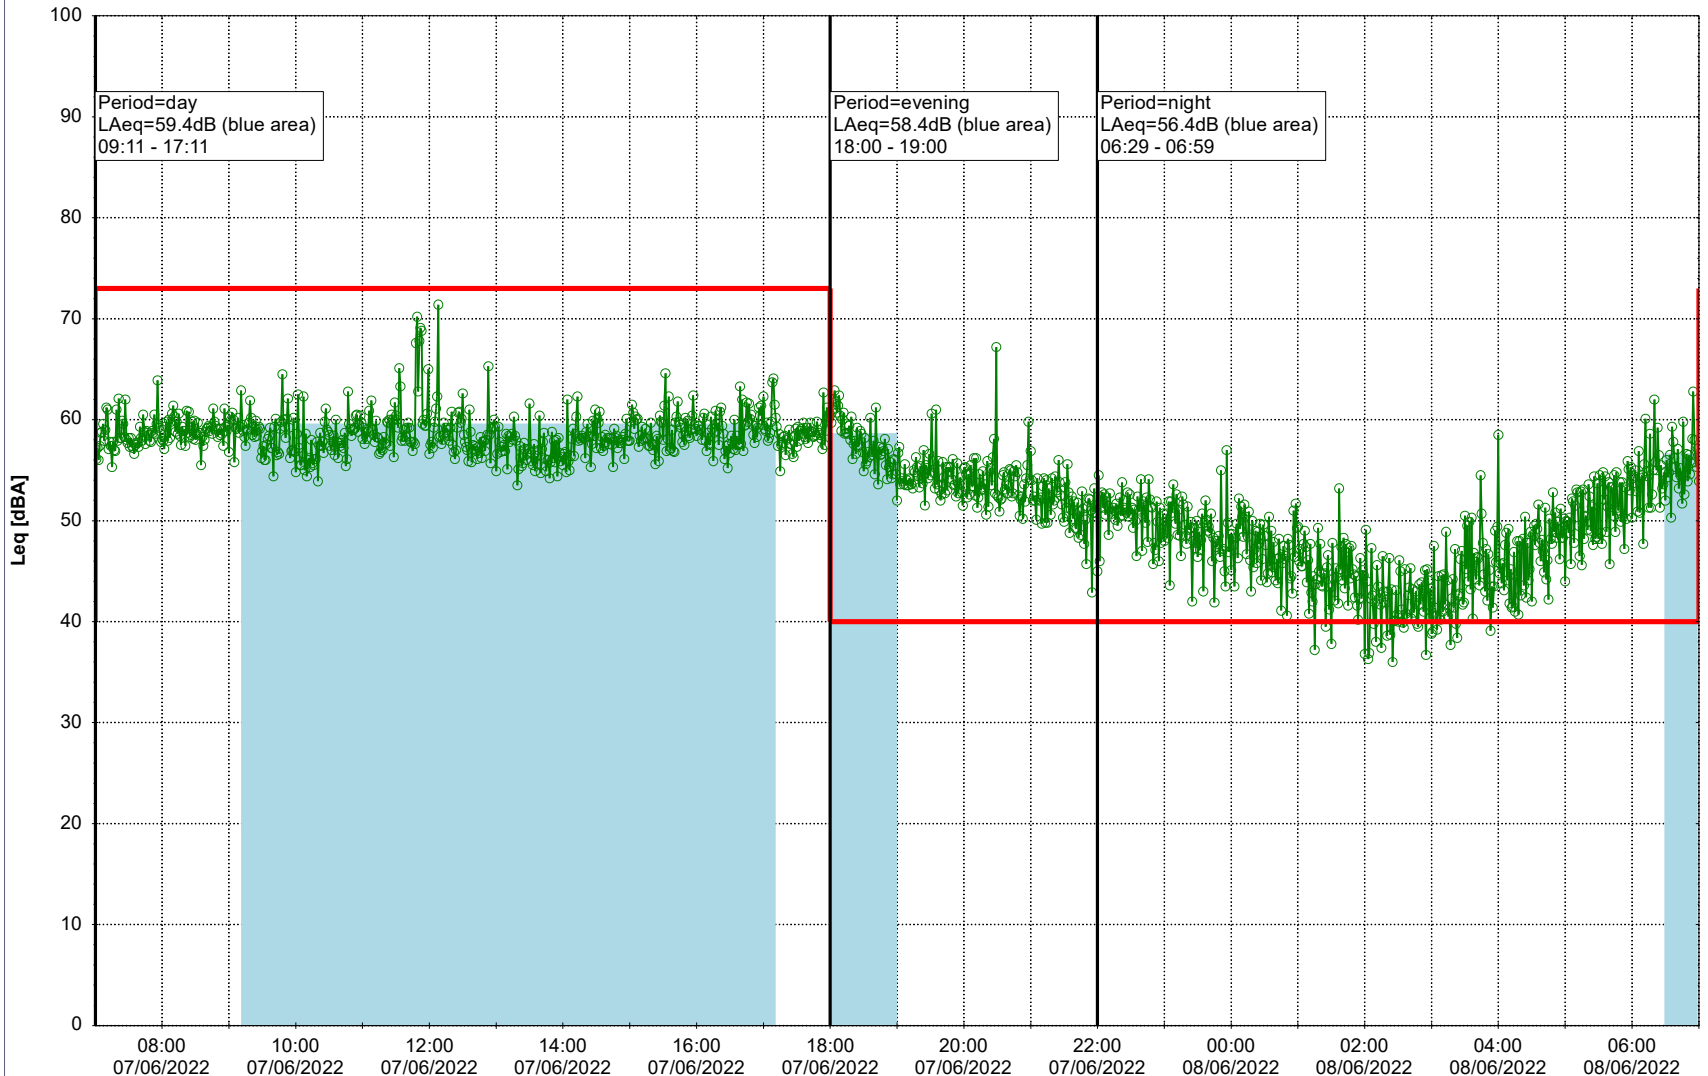

Plan View

Remarks

...

Noise Time Related Diagram

07/06/2022
08/06/2022

○ ○ ○ ○ HOL_NS01

Project: Kronos Sydhavnen
Construction: Havneholmen
Location: N-V

Plan View

Remarks

...

Noise Time Related Diagram

08/06/2022
09/06/2022

○ ○ ○ ○ HOL_NS01

Project: Kronos Sydhavnen
Construction: Havneholmen
Location: N-V

Plan View

Remarks

...

Noise Time Related Diagram

09/06/2022
10/06/2022

○ ○ ○ ○ HOL_NS01

Project: Kronos Sydhavnen
Construction: Havneholmen
Location: N-V

Plan View

Remarks

...

Noise Time Related Diagram

10/06/2022
11/06/2022

○ ○ ○ ○ HOL_NS01

Project: Kronos Sydhavnen
Construction: Havneholmen
Location: N-V

Plan View

Remarks

...

Noise Time Related Diagram