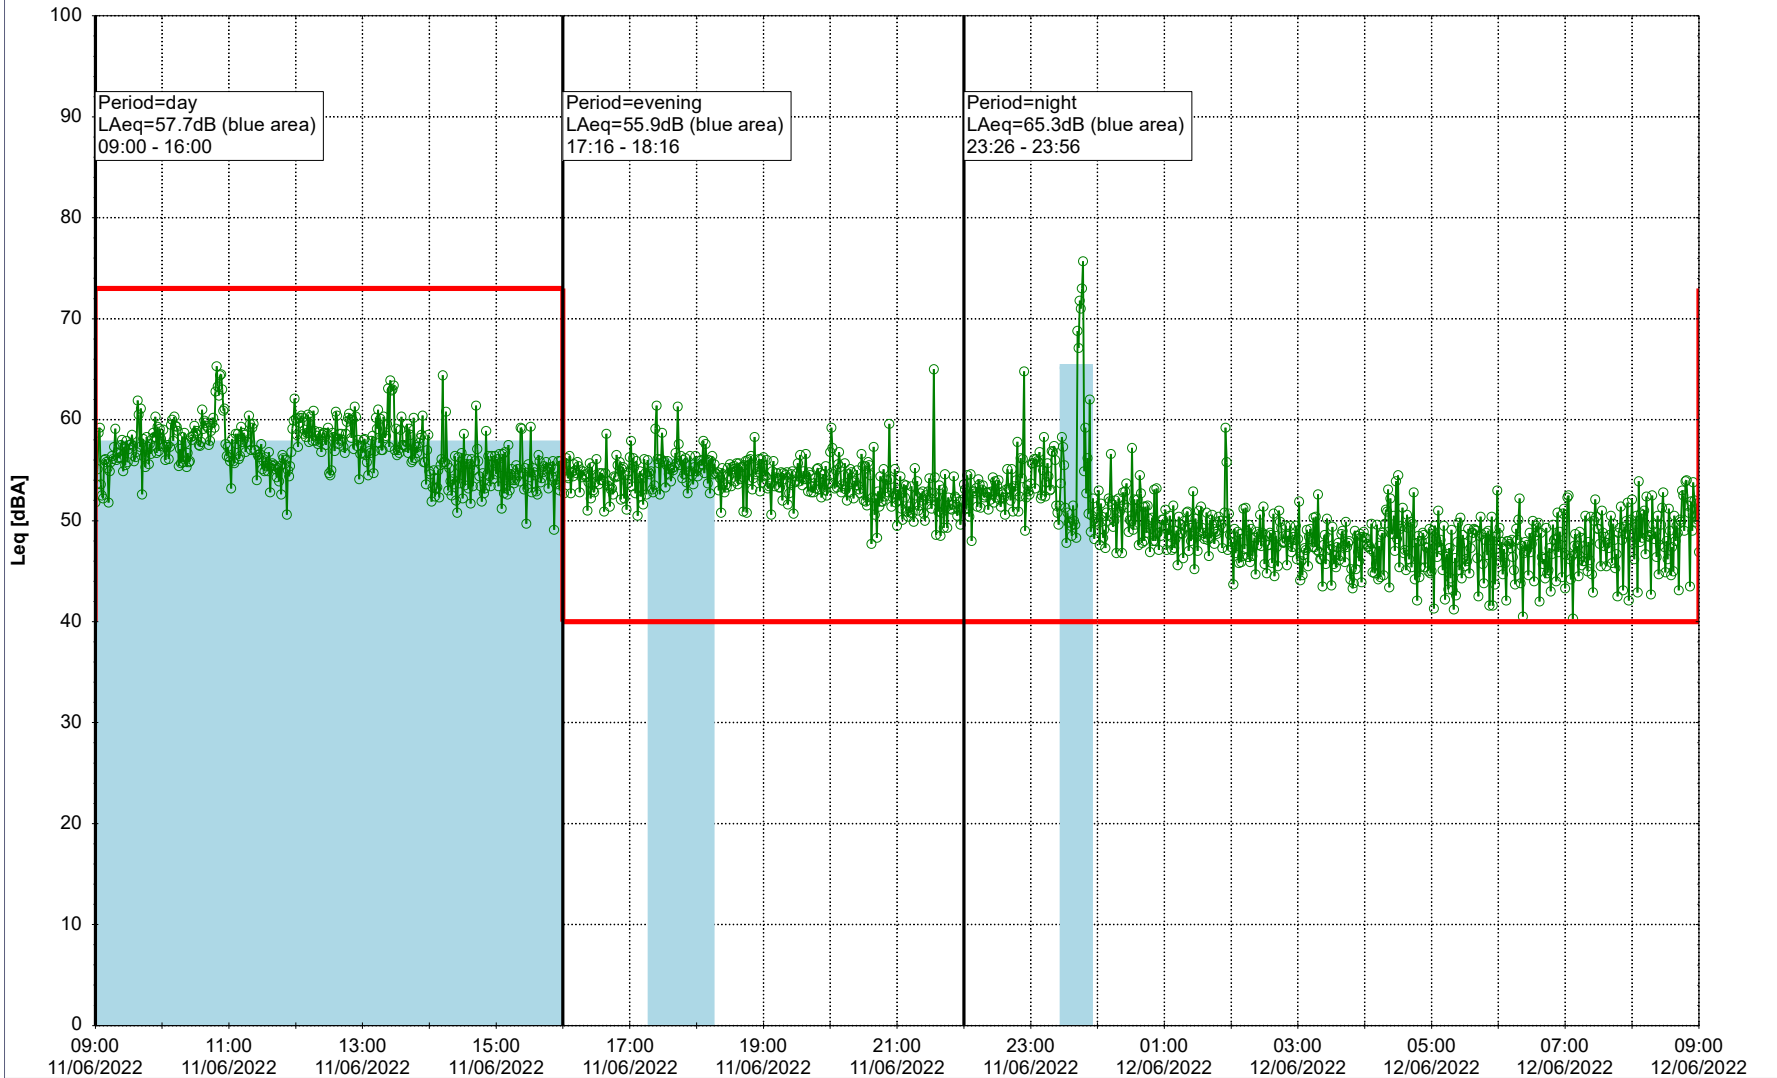

Noise Time Related Diagram

10/06/2022
11/06/2022

○ ○ ○ ○ HOL_NS01

Project: Kronos Sydhavnen
Construction: Havneholmen
Location: N-V

Plan View

Remarks

...

Noise Time Related Diagram

11/06/2022
12/06/2022

○ ○ ○ ○ HOL_NS01

Project: Kronos Sydhavnen
Construction: Havneholmen
Location: N-V

Plan View

Remarks

...

Noise Time Related Diagram

12/06/2022
13/06/2022