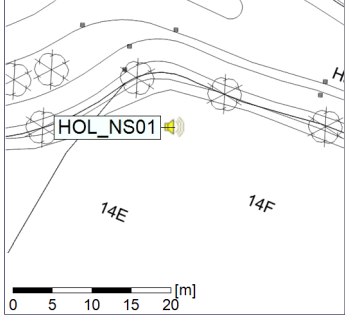

Project: Kronos Sydhavnen
Construction: Havneholmen
Location: N-V

Plan View

Remarks

...

Noise Time Related Diagram

06/06/2022
07/06/2022

○ ○ ○ ○ HOL_NS01

Project: Kronos Sydhavnen
Construction: Havneholmen
Location: N-V

Plan View

Remarks

...

Noise Time Related Diagram

07/06/2022
08/06/2022

○ ○ ○ ○ HOL_NS01

Project: Kronos Sydhavnen
Construction: Havneholmen
Location: N-V

Plan View