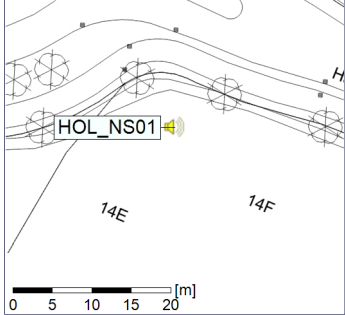

...

Noise Time Related Diagram

09/06/2022
10/06/2022

○ ○ ○ ○ HOL_NS01

Project: Kronos Sydhavnen
Construction: Havneholmen
Location: N-V

Plan View

Remarks

...

Noise Time Related Diagram

10/06/2022
11/06/2022

○ ○ ○ ○ HOL_NS01

Project: Kronos Sydhavnen
Construction: Havneholmen
Location: N-V

Plan View

Remarks

...

Noise Time Related Diagram