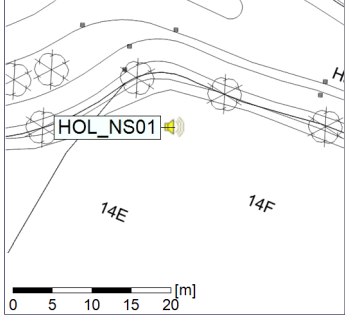

Noise Time Related Diagram

10/06/2022
11/06/2022

○ ○ ○ ○ HOL_NS01

Project: Kronos Sydhavnen
Construction: Havneholmen
Location: N-V

Plan View

Remarks

...

Noise Time Related Diagram

11/06/2022
12/06/2022

○ ○ ○ ○ HOL_NS01

Project: Kronos Sydhavnen
Construction: Havneholmen
Location: N-V

Plan View

Remarks

...

Noise Time Related Diagram

12/06/2022
13/06/2022