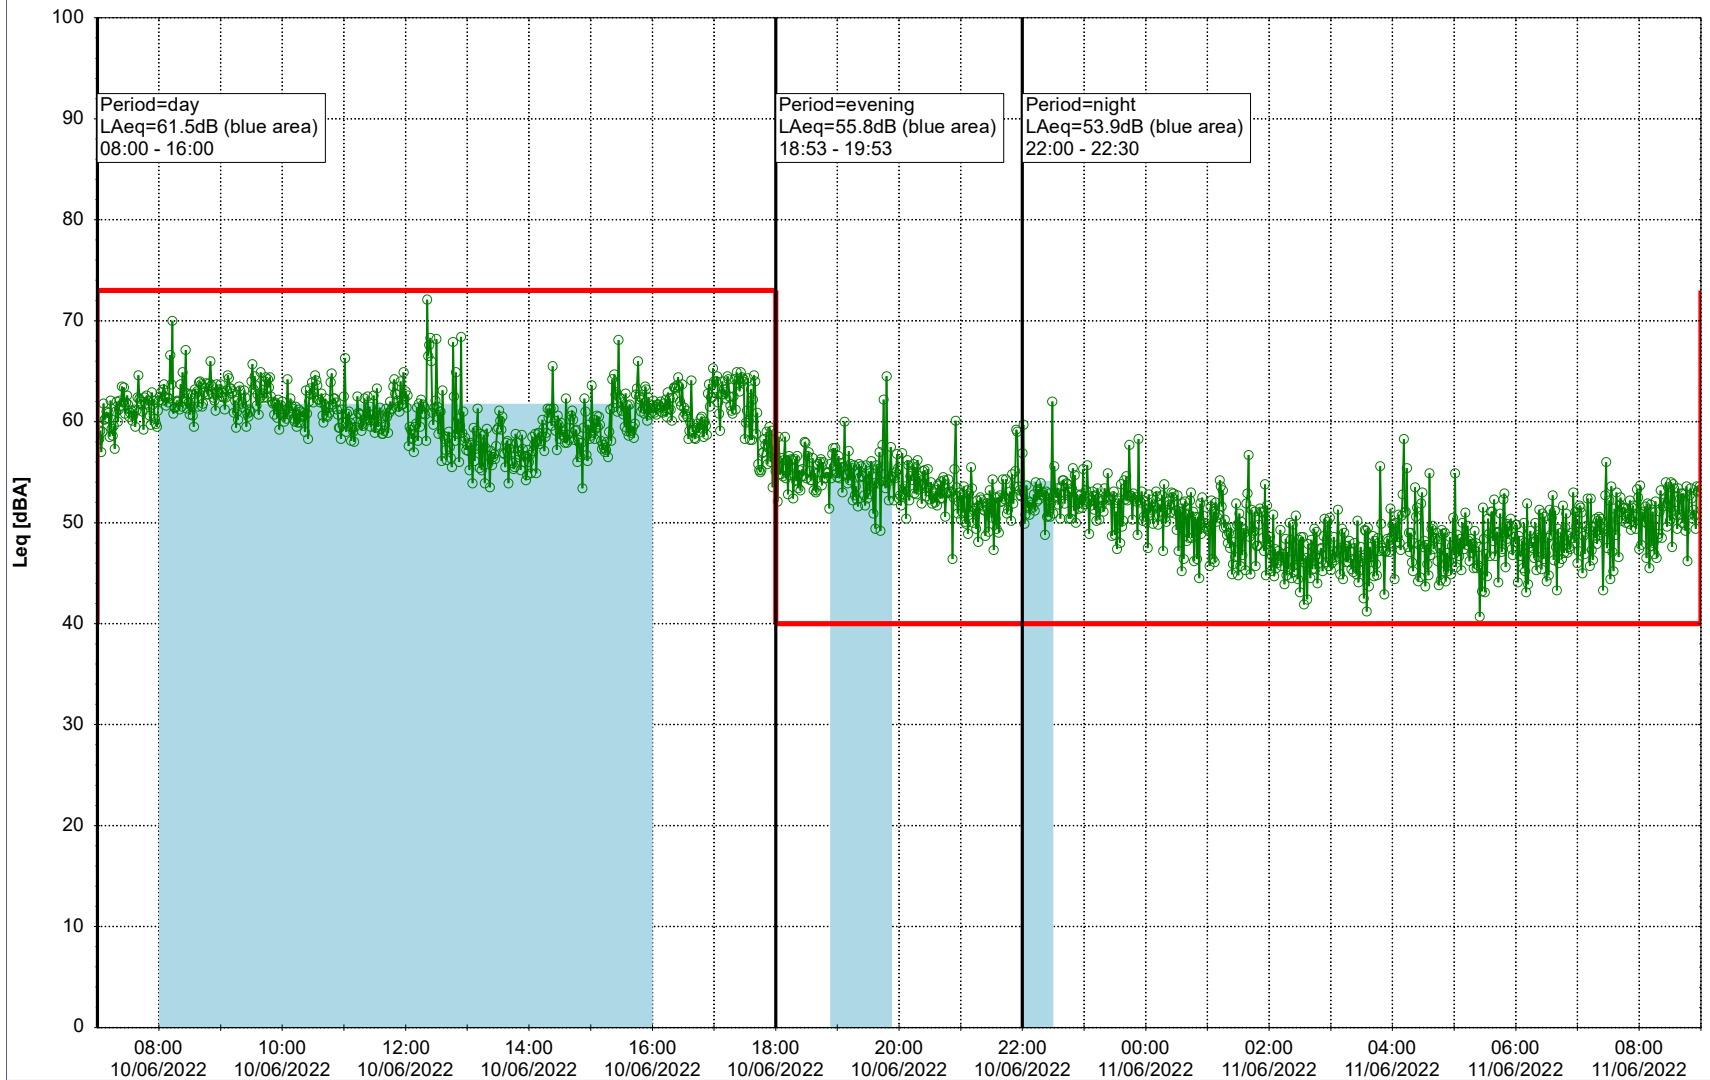

...

Noise Time Related Diagram

09/06/2022
10/06/2022

○ ○ ○ ○ HOL_NS01

Project: Kronos Sydhavnen
Construction: Havneholmen
Location: N-V

Plan View

Remarks

...

Noise Time Related Diagram

10/06/2022
11/06/2022

○ ○ ○ ○ HOL_NS01

Project: Kronos Sydhavnen
Construction: Havneholmen
Location: N-V

Plan View

Remarks

...

Noise Time Related Diagram