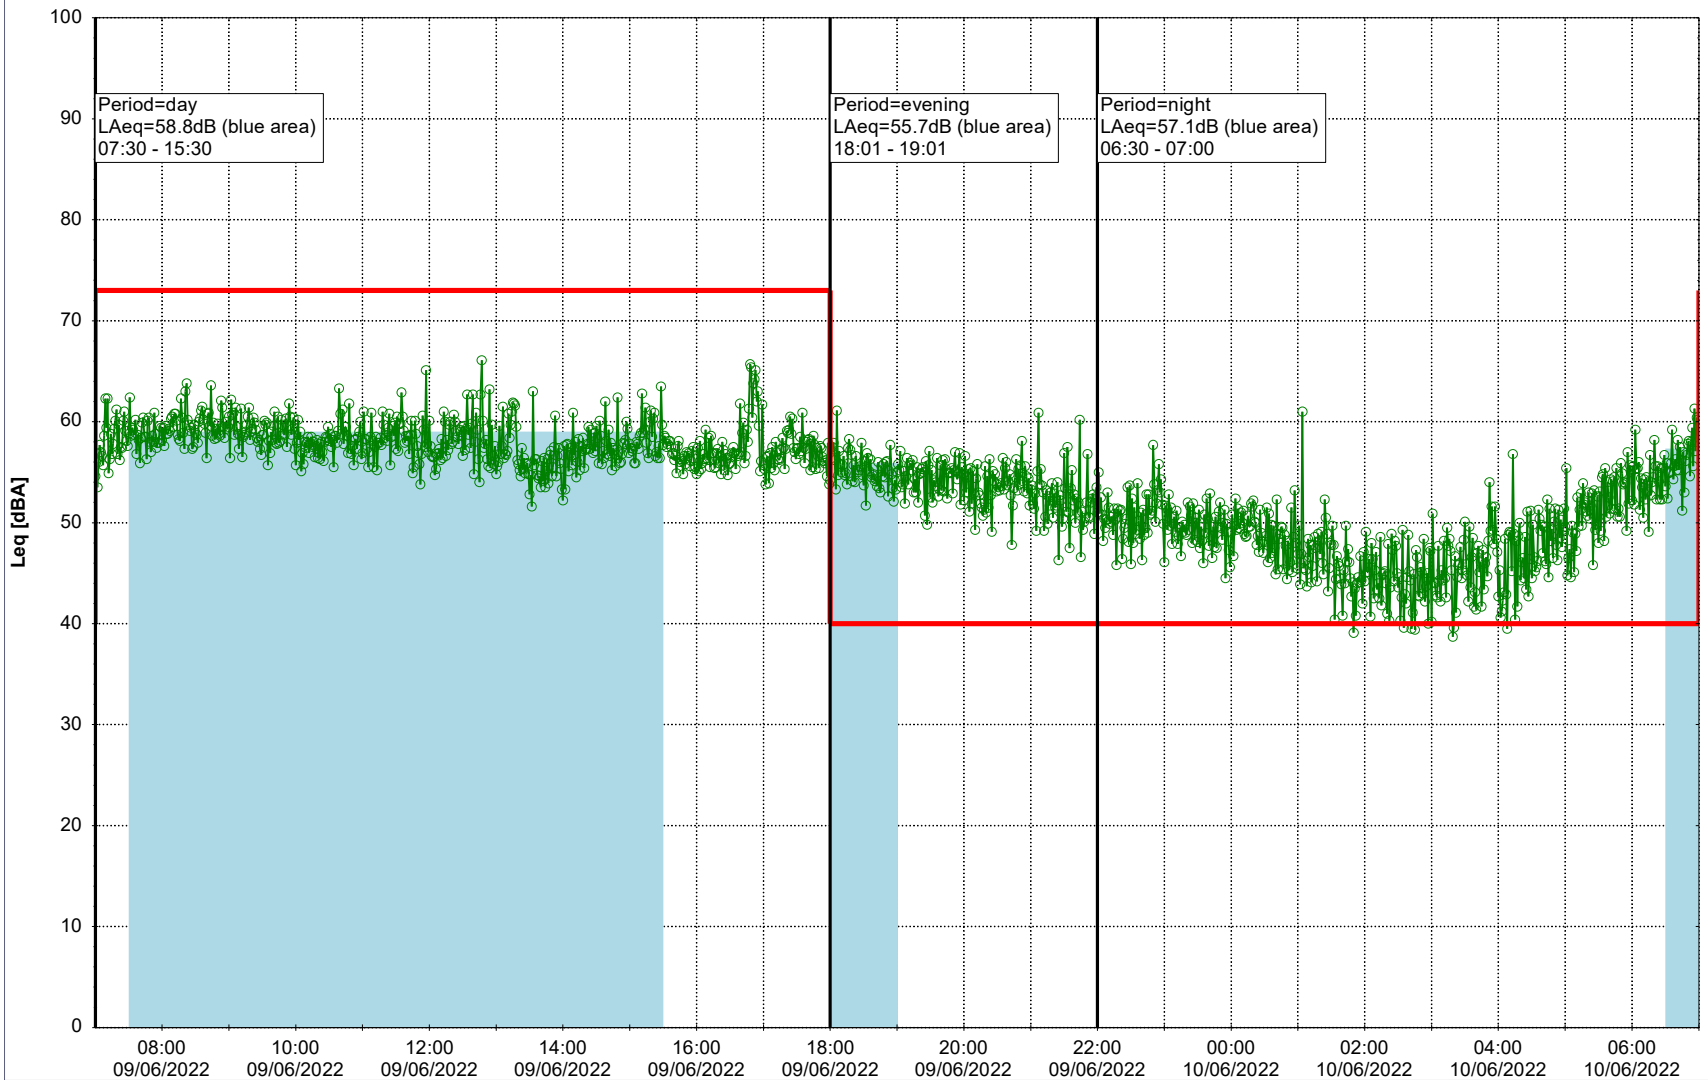

Remarks

...

Noise Time Related Diagram

08/06/2022
09/06/2022

○ ○ ○ ○ HOL_NS01

Project: Kronos Sydhavnen
Construction: Havneholmen
Location: N-V

Plan View

Remarks

...

Noise Time Related Diagram

09/06/2022
10/06/2022

○ ○ ○ ○ HOL_NS01

Project: Kronos Sydhavnen
Construction: Havneholmen
Location: N-V

Plan View

Remarks

...

Noise Time Related Diagram

10/06/2022
11/06/2022

○ ○ ○ ○ HOL_NS01

Project: Kronos Sydhavnen
Construction: Havneholmen
Location: N-V

Plan View

Remarks

...

Noise Time Related Diagram