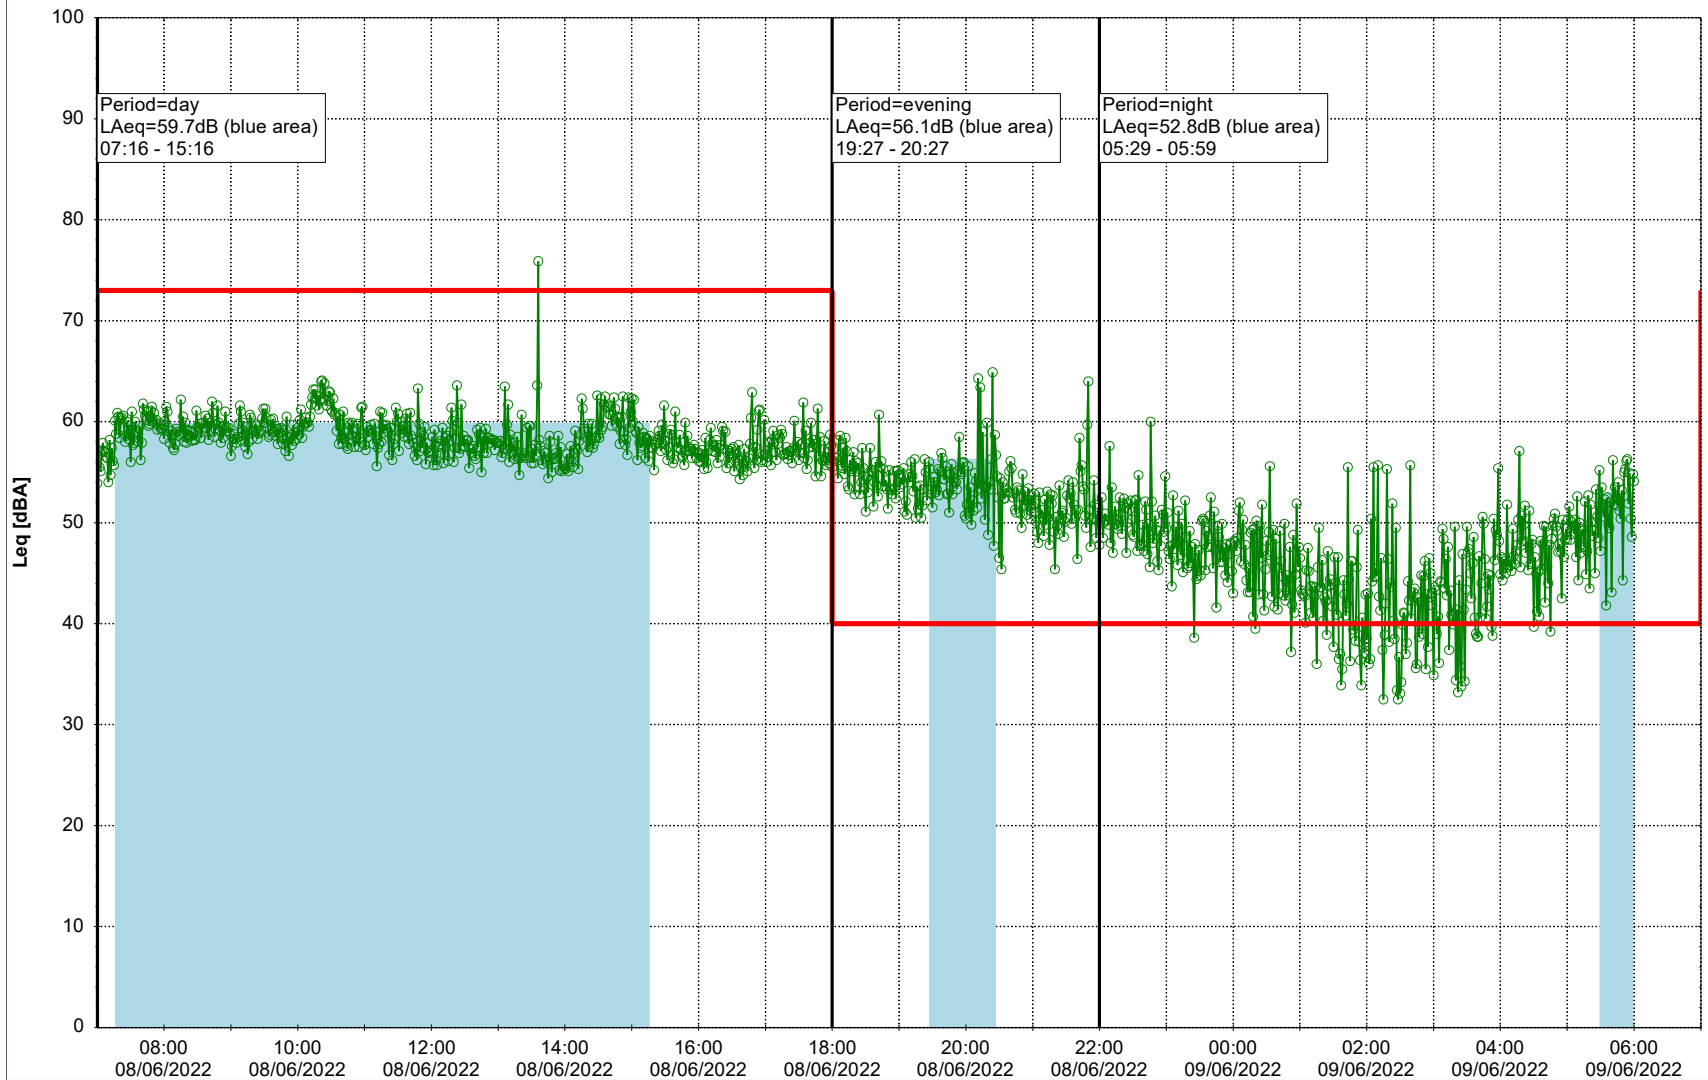

Plan View

Remarks

...

Noise Time Related Diagram

07/06/2022
08/06/2022

○ ○ ○ ○ HOL_NS01

Project: Kronos Sydhavnen
Construction: Havneholmen
Location: N-V

Plan View

Remarks

...

Noise Time Related Diagram

08/06/2022
09/06/2022

○ ○ ○ ○ HOL_NS01

Project: Kronos Sydhavnen
Construction: Havneholmen
Location: N-V

Plan View

Remarks

...

Noise Time Related Diagram

09/06/2022
10/06/2022

○ ○ ○ ○ HOL_NS01

Project: Kronos Sydhavnen
Construction: Havneholmen
Location: N-V

Plan View

Remarks

...

Noise Time Related Diagram

10/06/2022
11/06/2022

○ ○ ○ ○ HOL_NS01

Project: Kronos Sydhavnen
Construction: Havneholmen
Location: N-V

Plan View

Remarks

...

Noise Time Related Diagram