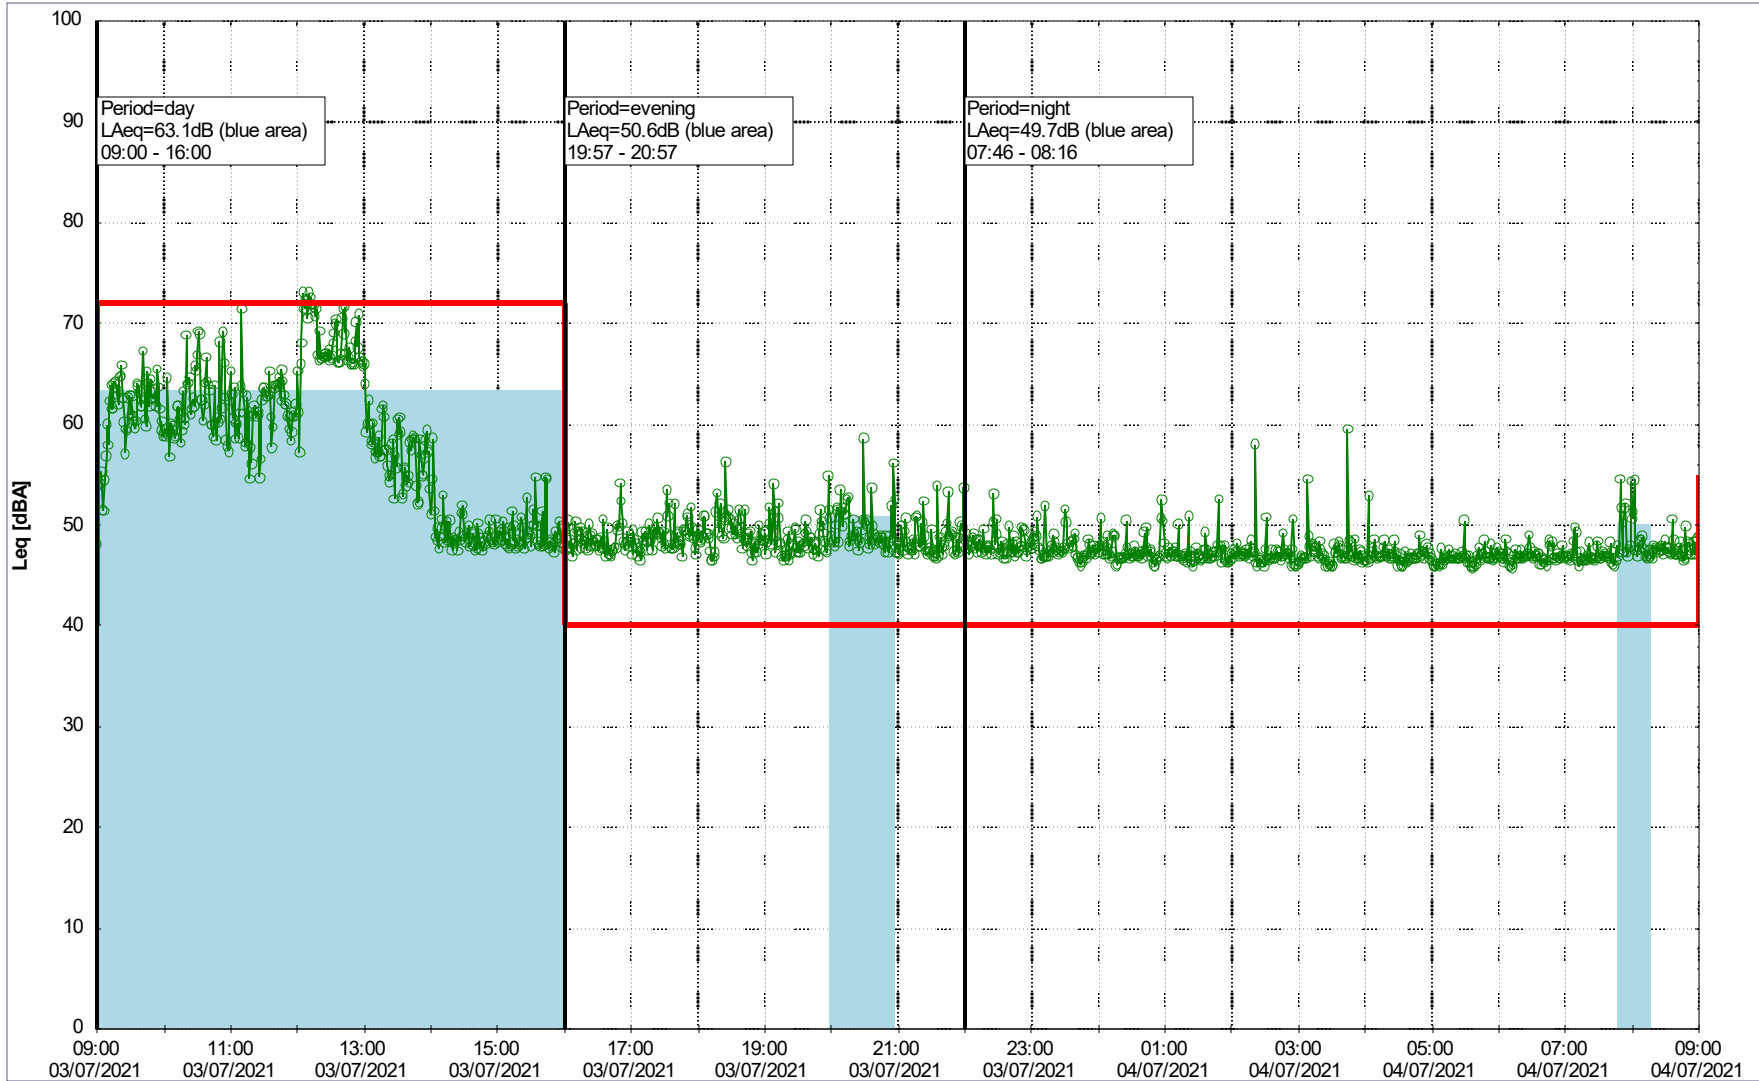

Noise Time Related Diagram

02/07/2021
03/07/2021

○○○○ MOP_NS01

Project: Kronos Sydhavnen
Construction: Mozarts Plads
Location: N-V

Plan View

Remarks

...

Noise Time Related Diagram

03/07/2021
04/07/2021

○○○○ MOP_NS01

Project: Kronos Sydhavnen
Construction: Mozarts Plads
Location: N-V

Plan View

Remarks

...

Noise Time Related Diagram

04/07/2021
05/07/2021