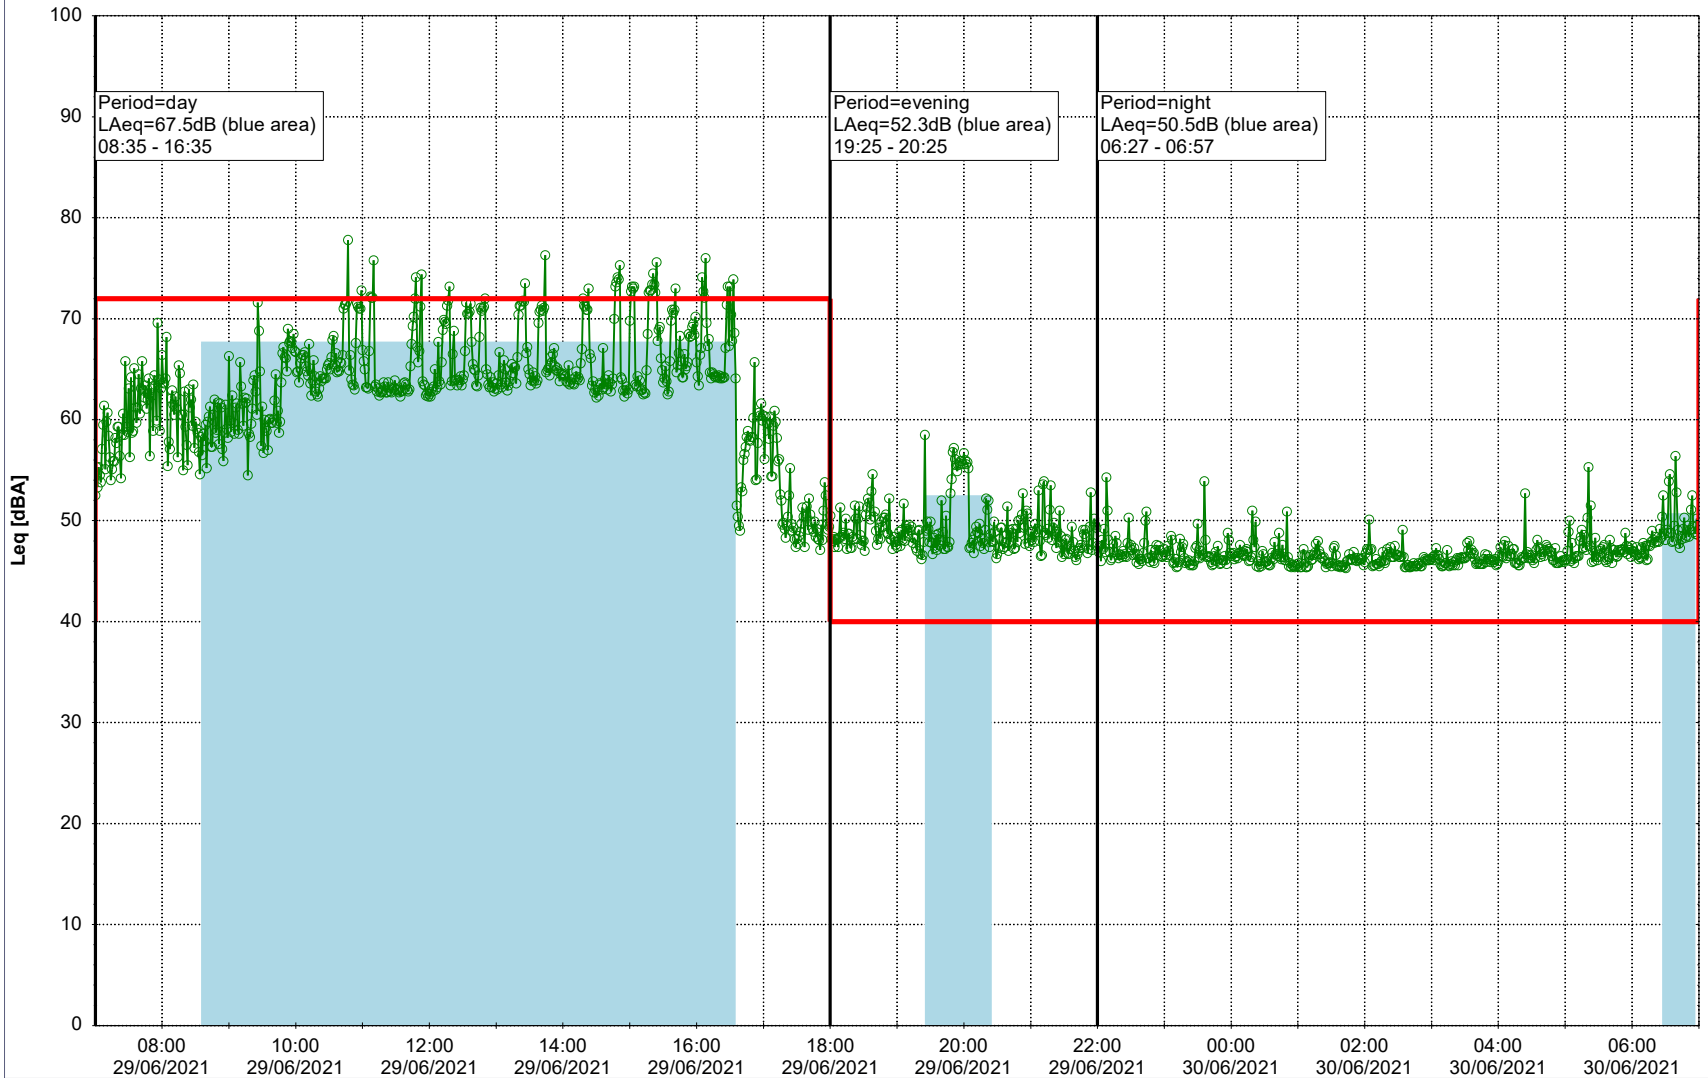

29/06/2021
30/06/2021

Plan View

Remarks

...

Noise Time Related Diagram

○○○○ MOP_NS01

Project: Kronos Sydhavnen
Construction: Mozarts Plads
Location: N-V

Plan View

Remarks

...

Noise Time Related Diagram

30/06/2021
01/07/2021

○○○○ MOP_NS01

Project: Kronos Sydhavnen
Construction: Mozarts Plads
Location: N-V

Plan View

Remarks