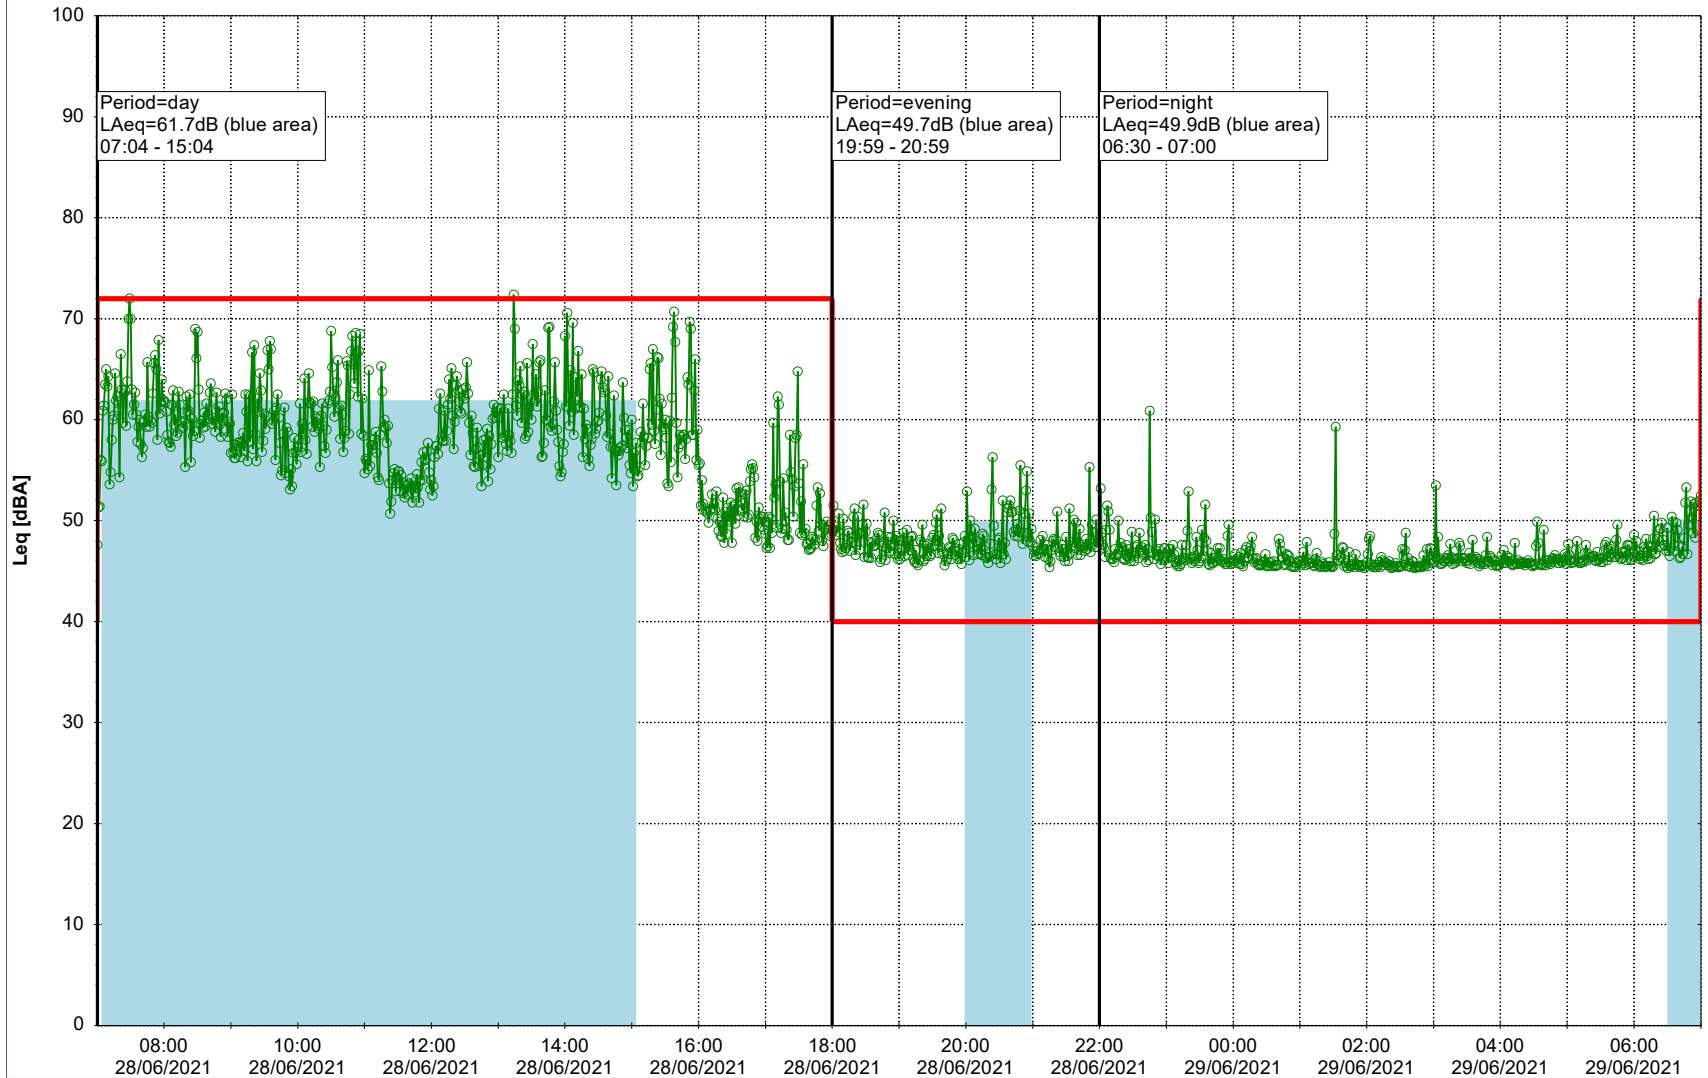

Project: Kronos Sydhavnen
Construction: Mozarts Plads
Location: N-V

28/06/2021
29/06/2021

Plan View

Remarks

...

Noise Time Related Diagram

○○○○ MOP_NS01

Project: Kronos Sydhavnen
Construction: Mozarts Plads
Location: N-V

29/06/2021
30/06/2021

Plan View

Remarks

...

Noise Time Related Diagram

○○○○ MOP_NS01

Project: Kronos Sydhavnen
Construction: Mozarts Plads
Location: N-V

Plan View