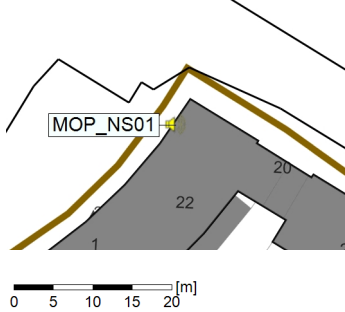

Noise Time Related Diagram

02/07/2021
03/07/2021

○○○○ MOP_NS01

Project: Kronos Sydhavnen
Construction: Mozarts Plads
Location: N-V

Plan View

Remarks

...

Noise Time Related Diagram