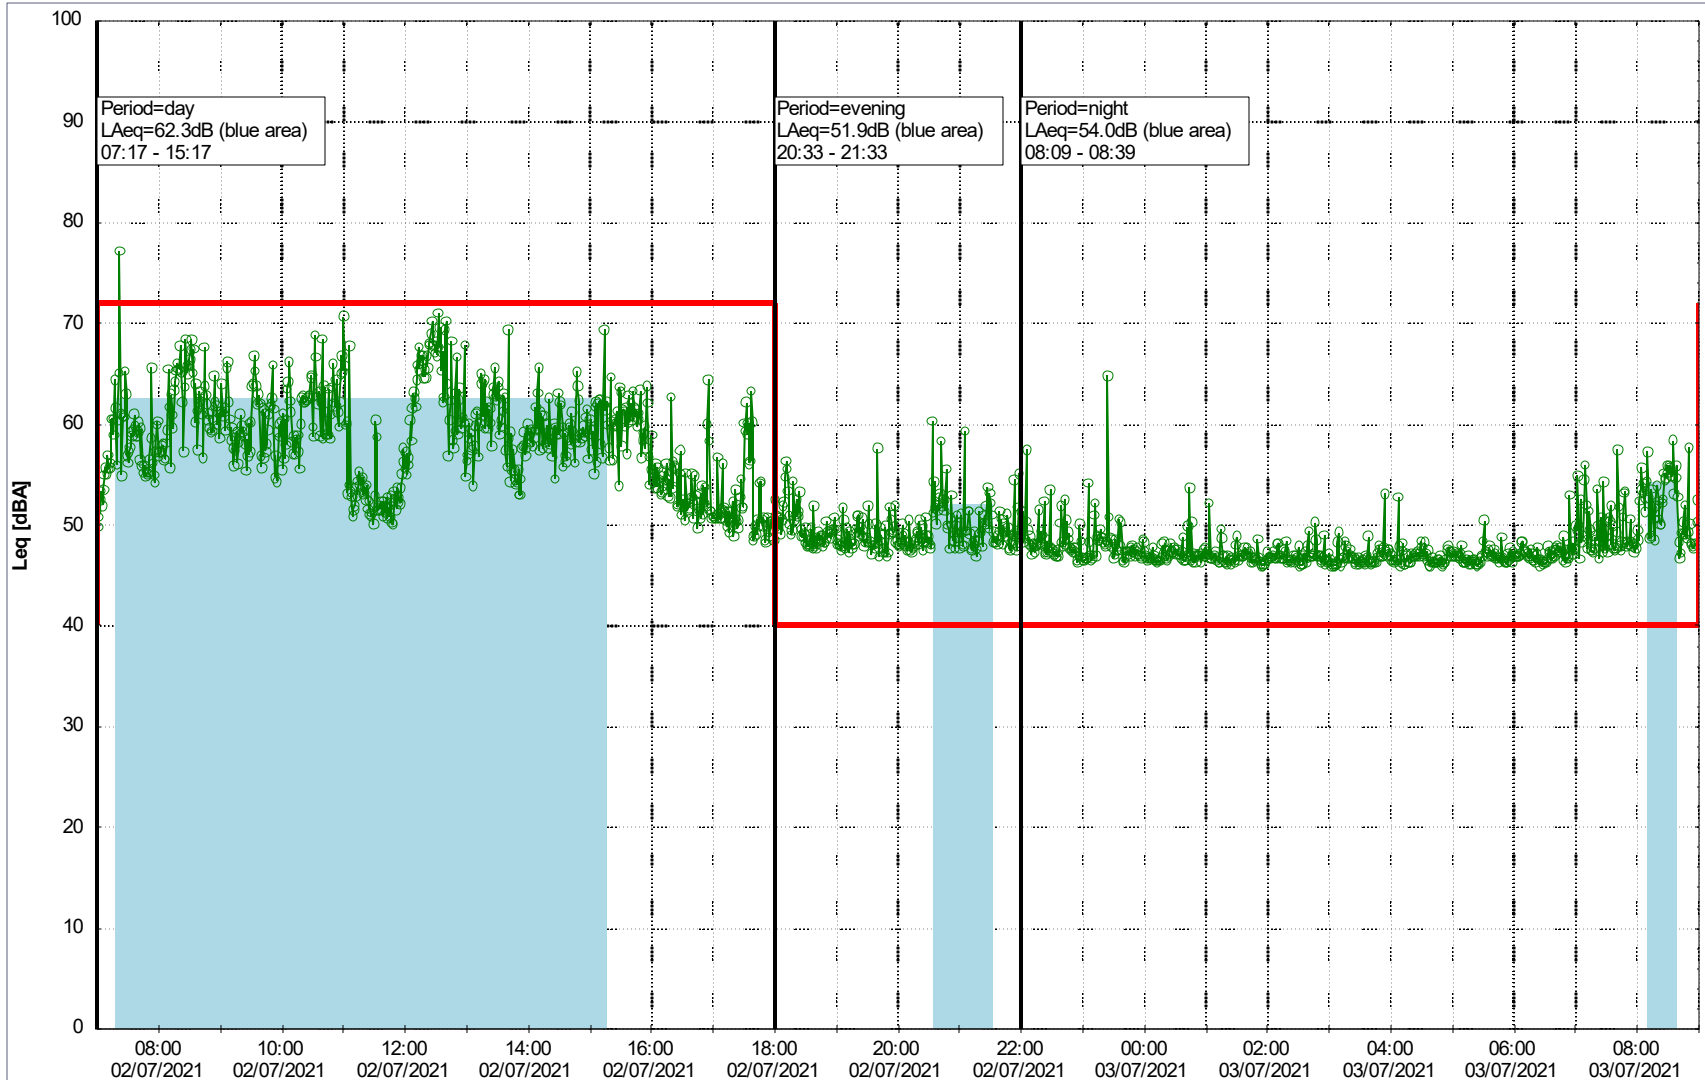

...

Noise Time Related Diagram

01/07/2021
02/07/2021

○○○○ MOP_NS01

Project: Kronos Sydhavnen
Construction: Mozarts Plads
Location: N-V

Plan View

0 5 10 15 20 [m]

Remarks

Noise Time Related Diagram

02/07/2021
03/07/2021

○○○○ MOP_NS01

Project: Kronos Sydhavnen
Construction: Mozarts Plads
Location: N-V

Plan View

Remarks

...

Noise Time Related Diagram