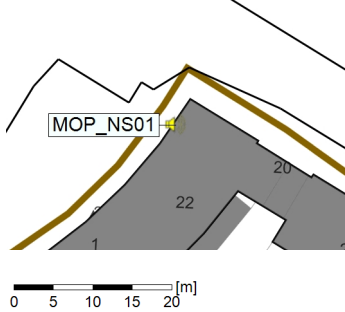

03/07/2021
04/07/2021

○○○○ MOP_NS01

Project: Kronos Sydhavnen
Construction: Mozarts Plads
Location: N-V

Plan View

Remarks

...

Noise Time Related Diagram

04/07/2021
05/07/2021