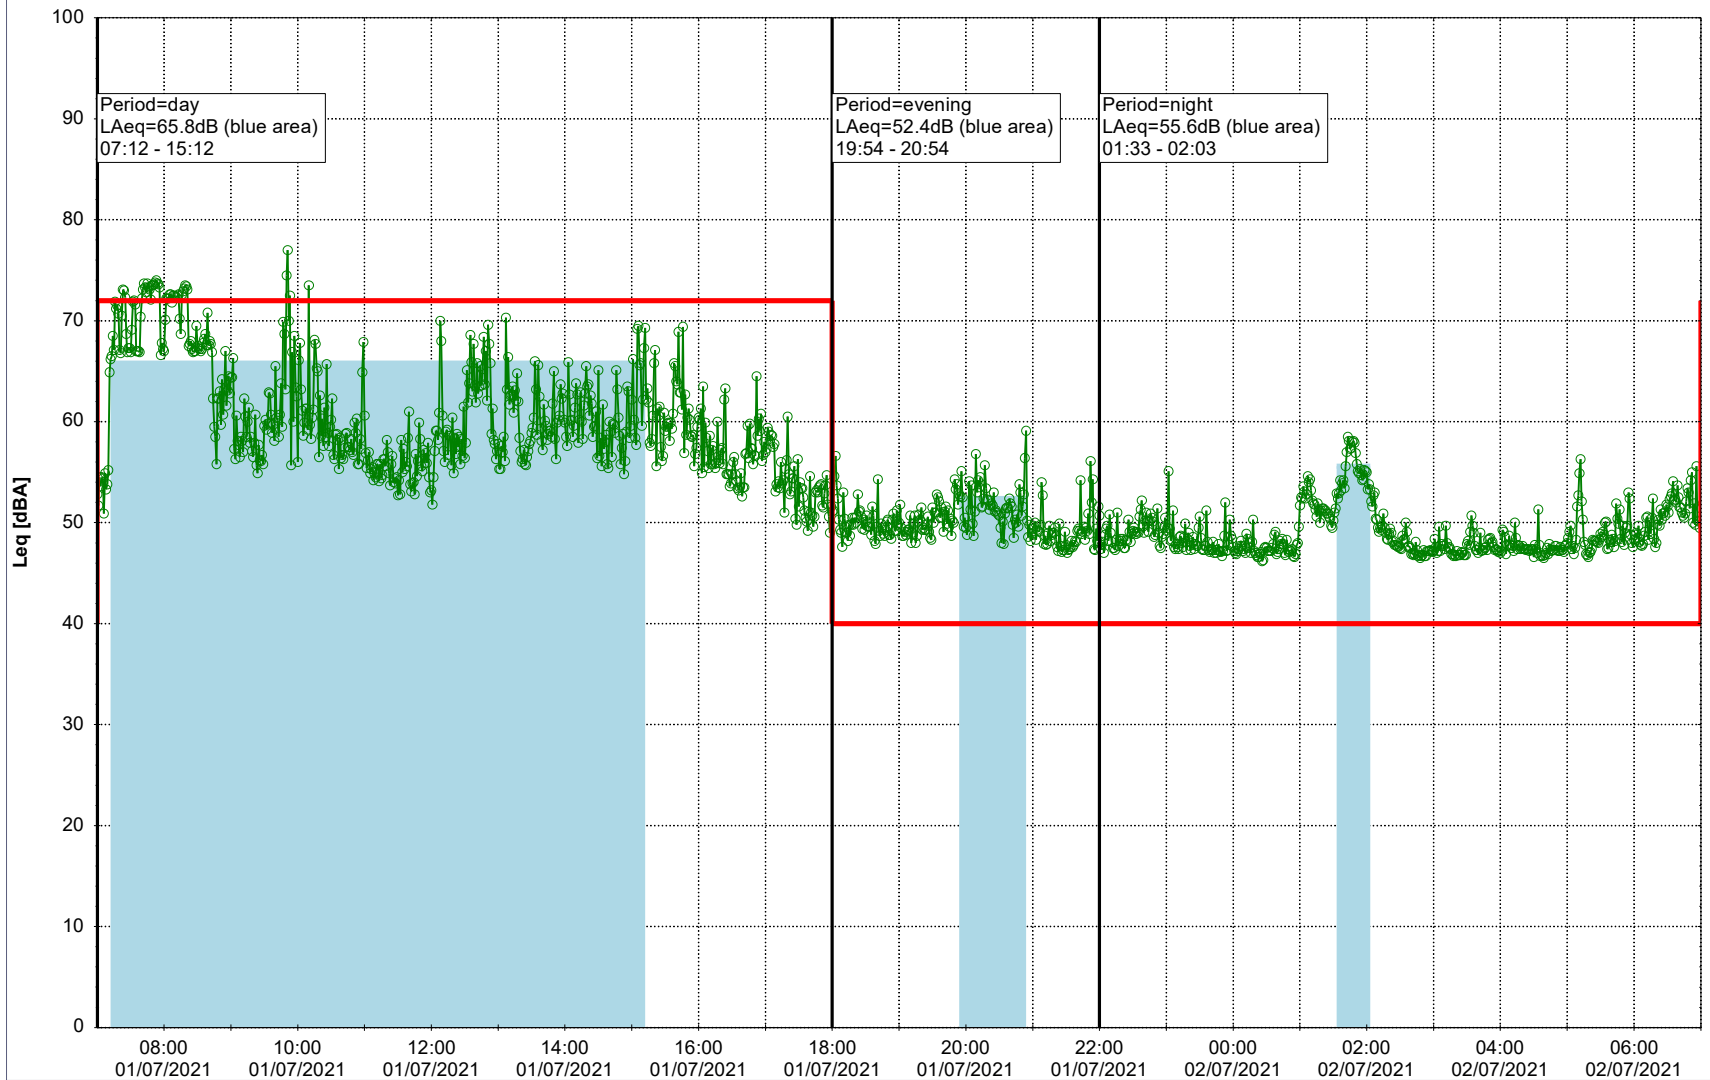

Noise Time Related Diagram

01/07/2021
02/07/2021

○○○○ MOP_NS01