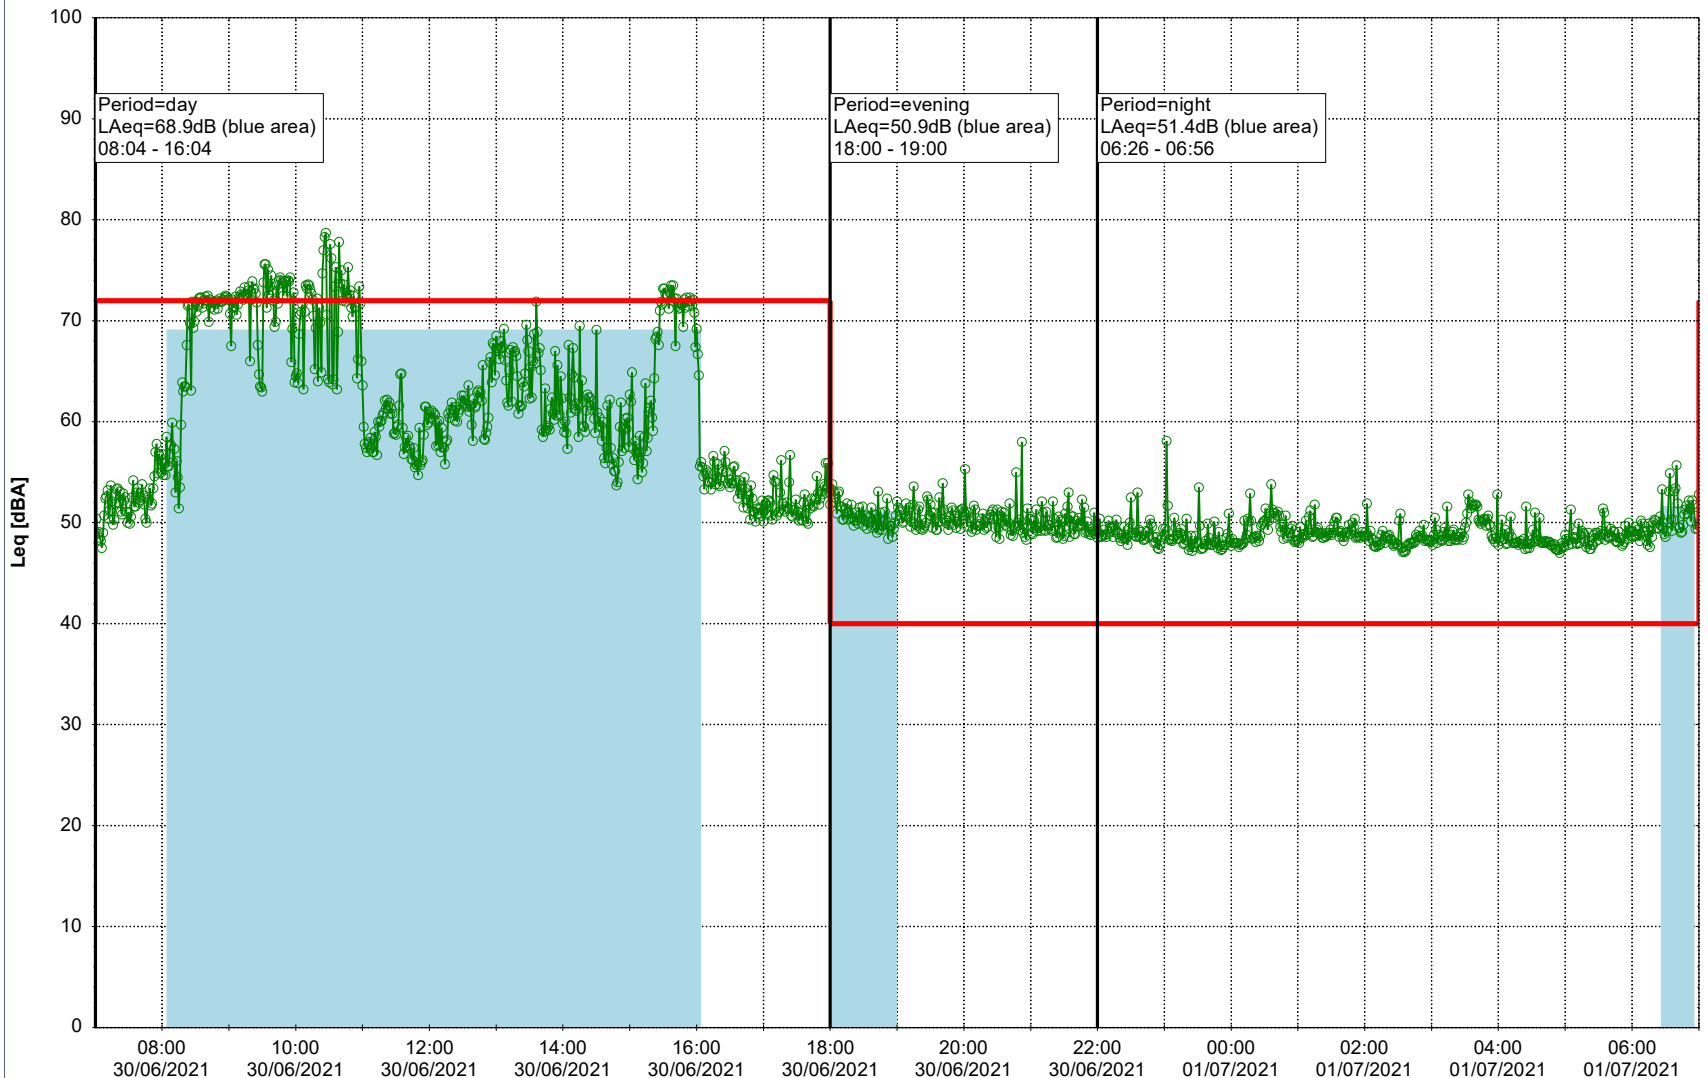

29/06/2021
30/06/2021

Plan View

Remarks

...

Noise Time Related Diagram

○○○○ MOP_NS01

Project: Kronos Sydhavnen
Construction: Mozarts Plads
Location: N-V

Plan View

Remarks

...

Noise Time Related Diagram

30/06/2021
01/07/2021

○○○○ MOP_NS01

Project: Kronos Sydhavnen
Construction: Mozarts Plads
Location: N-V

Plan View

Remarks

...

Noise Time Related Diagram

01/07/2021
02/07/2021

○○○○ MOP_NS01

Project: Kronos Sydhavnen
Construction: Mozarts Plads
Location: N-V

Plan View

0 5 10 15 20 [m]

Remarks

Noise Time Related Diagram

02/07/2021
03/07/2021

○○○○ MOP_NS01

Project: Kronos Sydhavnen
Construction: Mozarts Plads
Location: N-V

Plan View

Remarks

...

Noise Time Related Diagram