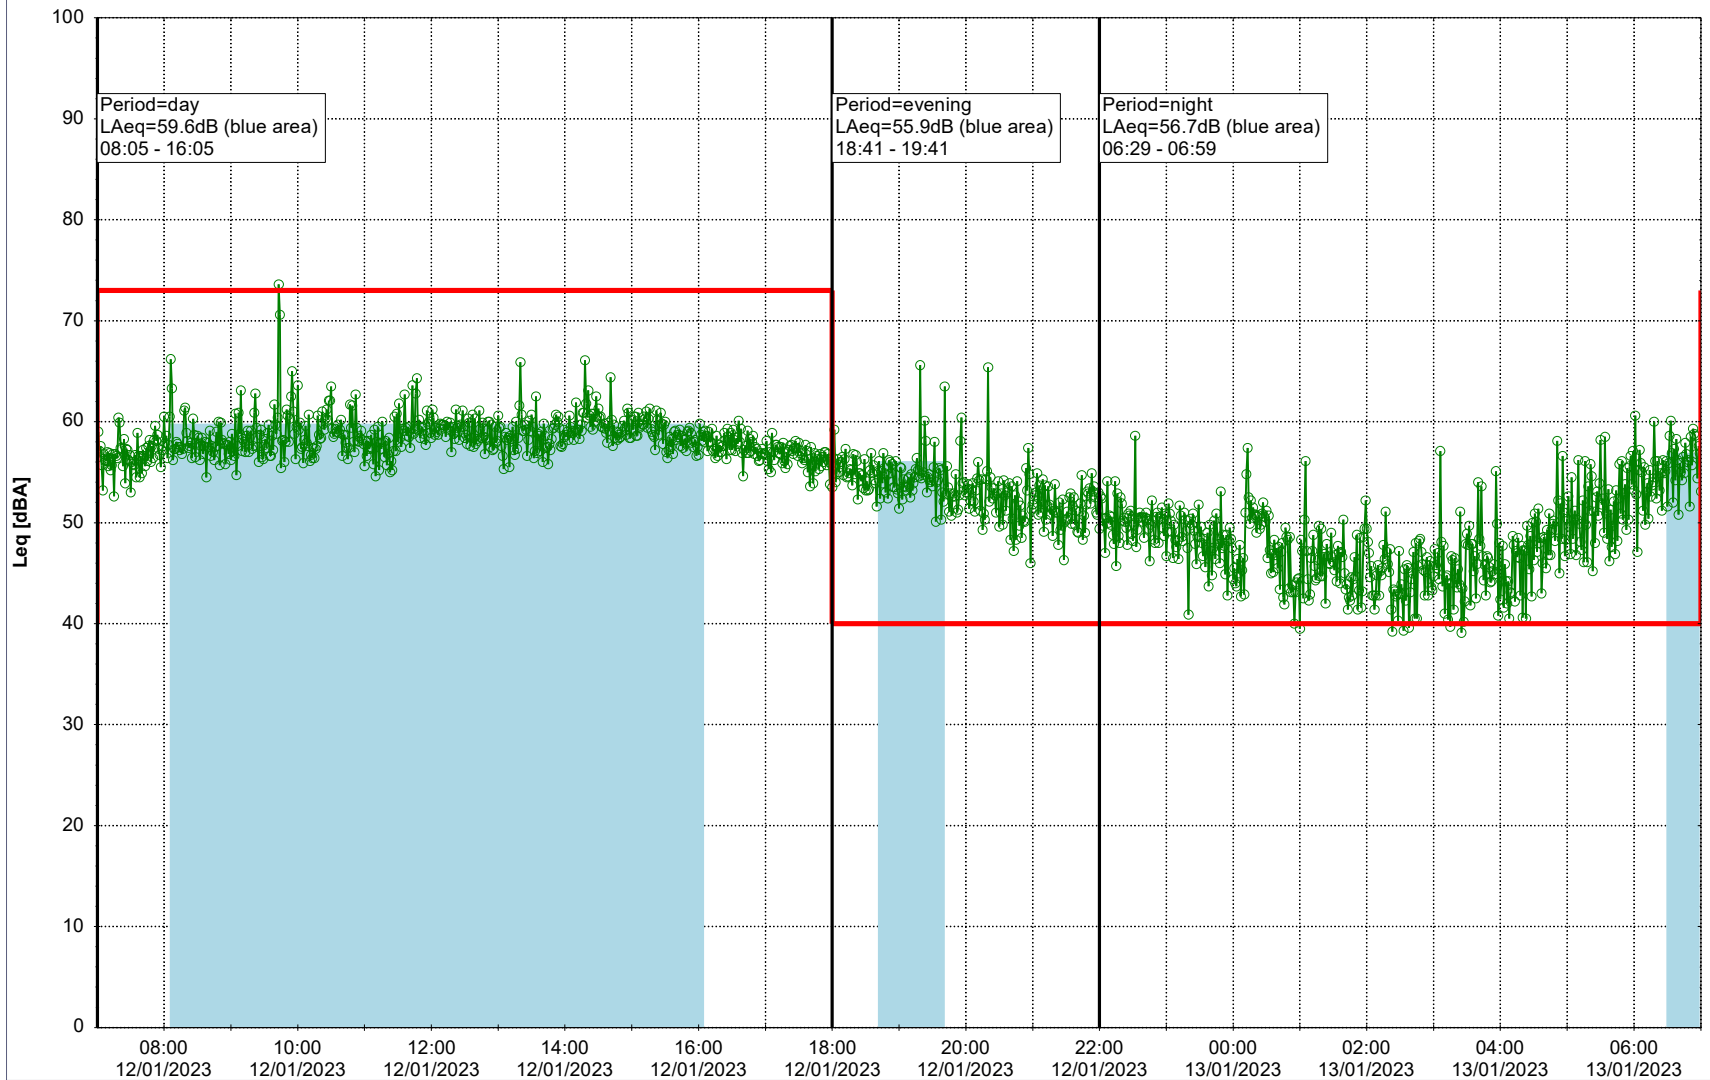

Remarks

...

Noise Time Related Diagram

11/01/2023
12/01/2023

○○○ HOL_NS01

Project: Kronos Sydhavnen
Construction: Havneholmen
Location: N-V

Plan View

Remarks

...

Noise Time Related Diagram

12/01/2023
13/01/2023

○○○ HOL_NS01

Project: Kronos Sydhavnen
Construction: Havneholmen
Location: N-V

Plan View

Remarks

...

Noise Time Related Diagram

13/01/2023
14/01/2023

o o o o HOL_NS01

Project: Kronos Sydhavnen
Construction: Havneholmen
Location: N-V

Plan View

Remarks

...

Noise Time Related Diagram