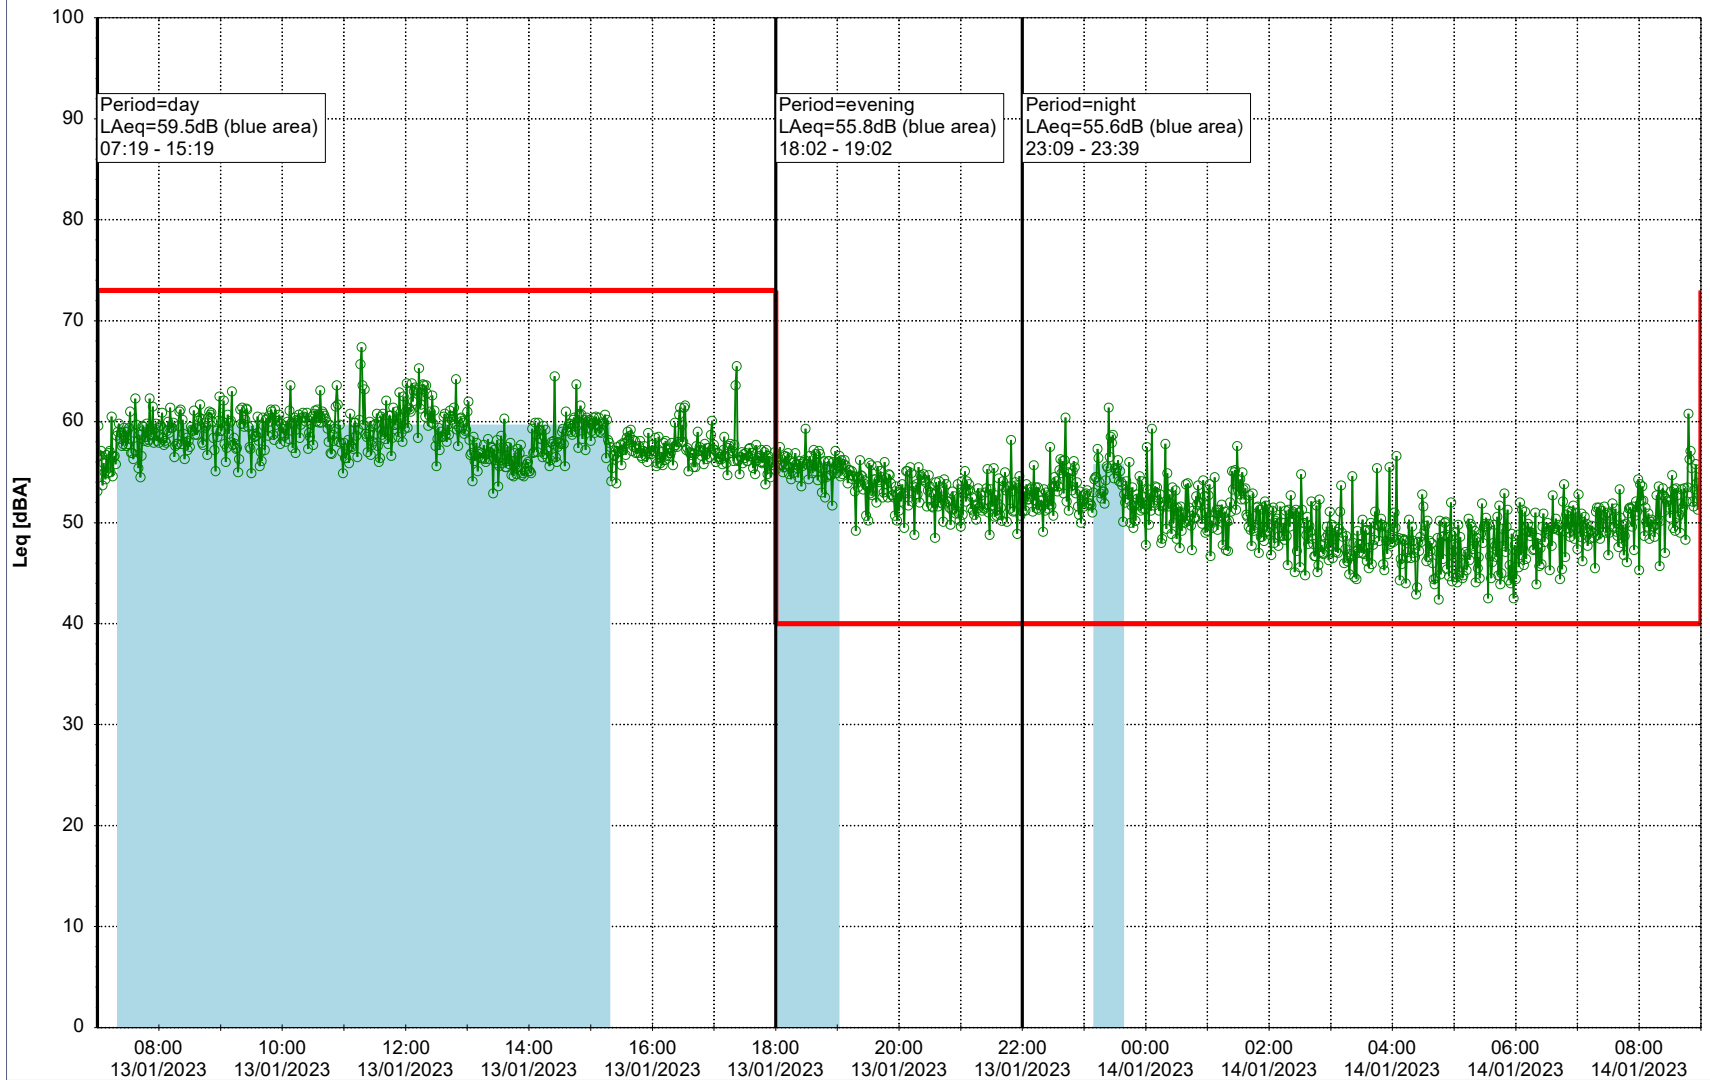

...

Noise Time Related Diagram

12/01/2023
13/01/2023

○○○ HOL_NS01

Project: Kronos Sydhavnen
Construction: Havneholmen
Location: N-V

Plan View

Remarks

...

Noise Time Related Diagram

13/01/2023
14/01/2023

o o o o HOL_NS01

Project: Kronos Sydhavnen
Construction: Havneholmen
Location: N-V

Plan View

Remarks

...

Noise Time Related Diagram

14/01/2023
15/01/2023

○○○○ HOL_NS01

Project: Kronos Sydhavnen
Construction: Havneholmen
Location: N-V

Plan View

Remarks

...

Noise Time Related Diagram

15/01/2023
16/01/2023