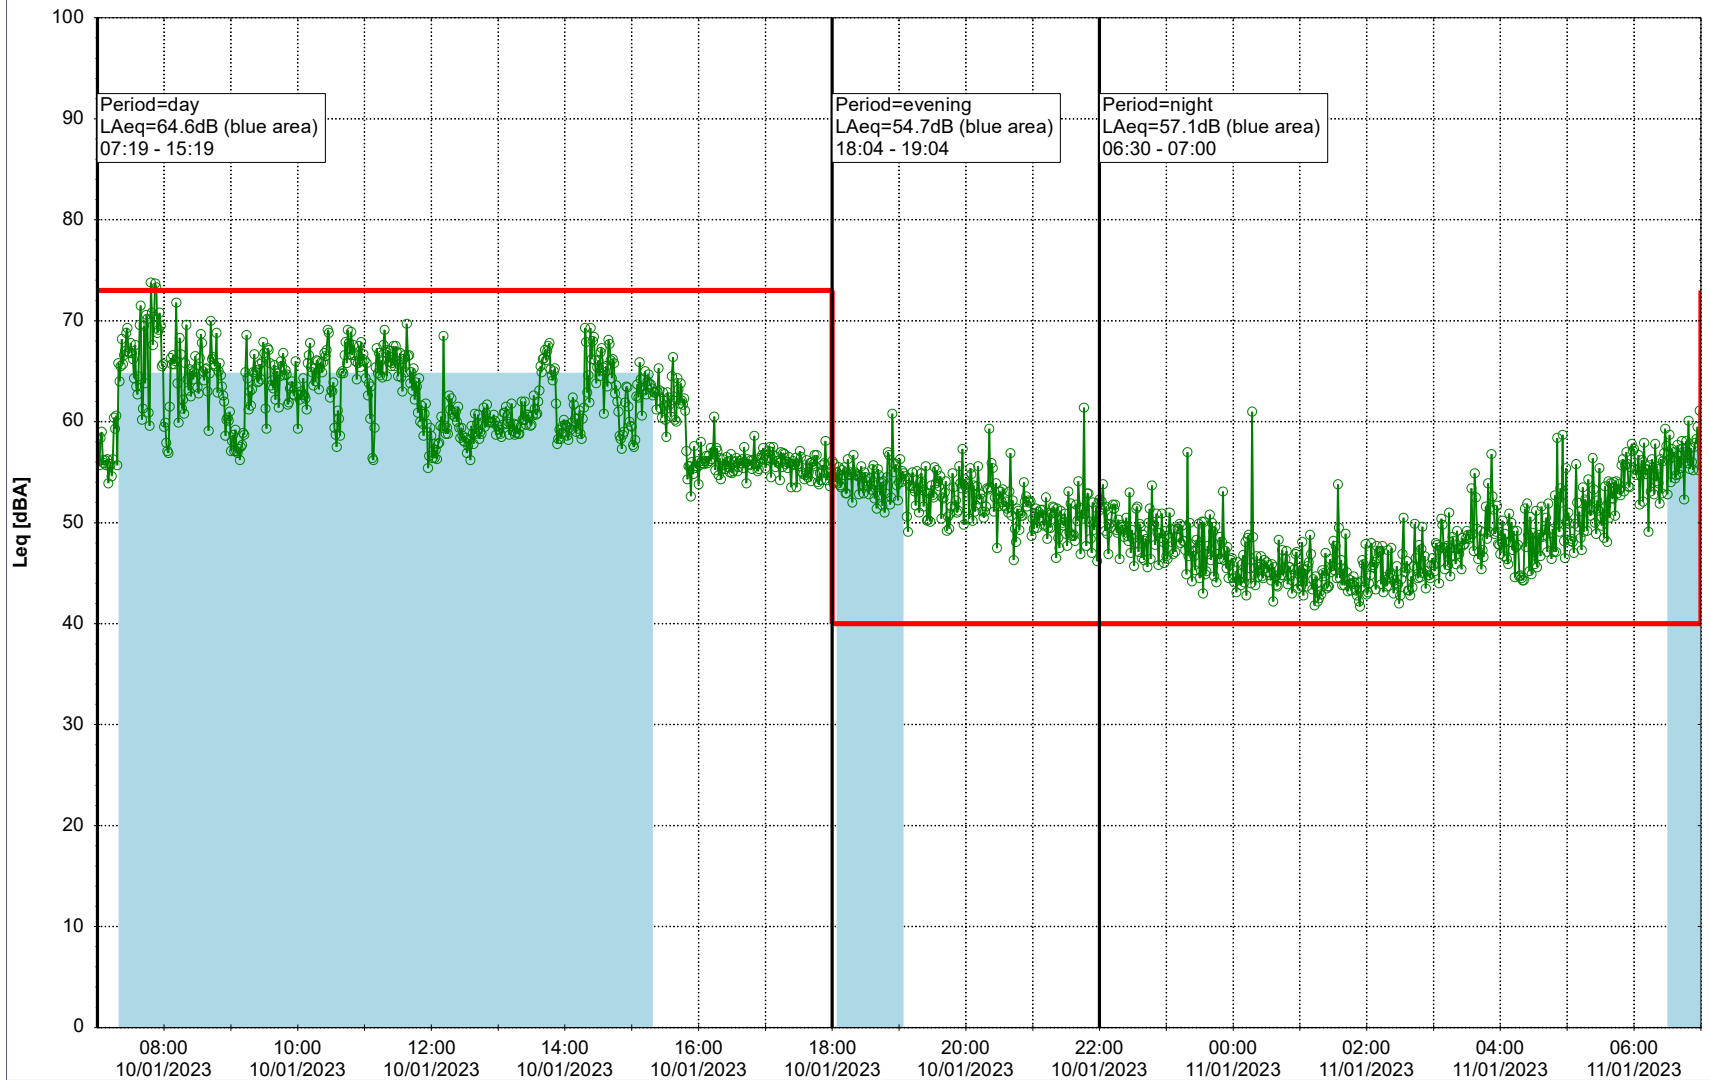

Plan View

Remarks

...

Noise Time Related Diagram

10/01/2023
11/01/2023

○ ○ ○ ○ HOL_NS01

Project: Kronos Sydhavnen
Construction: Havneholmen
Location: N-V

Plan View

Remarks

...

Noise Time Related Diagram

11/01/2023
12/01/2023

○○○ HOL_NS01

Project: Kronos Sydhavnen
Construction: Havneholmen
Location: N-V

Plan View

Remarks

...

Noise Time Related Diagram

12/01/2023
13/01/2023

○○○ HOL_NS01

Project: Kronos Sydhavnen
Construction: Havneholmen
Location: N-V

Plan View

Remarks

...

Noise Time Related Diagram

13/01/2023
14/01/2023

o o o o HOL_NS01

Project: Kronos Sydhavnen
Construction: Havneholmen
Location: N-V

Plan View

Remarks

...

Noise Time Related Diagram