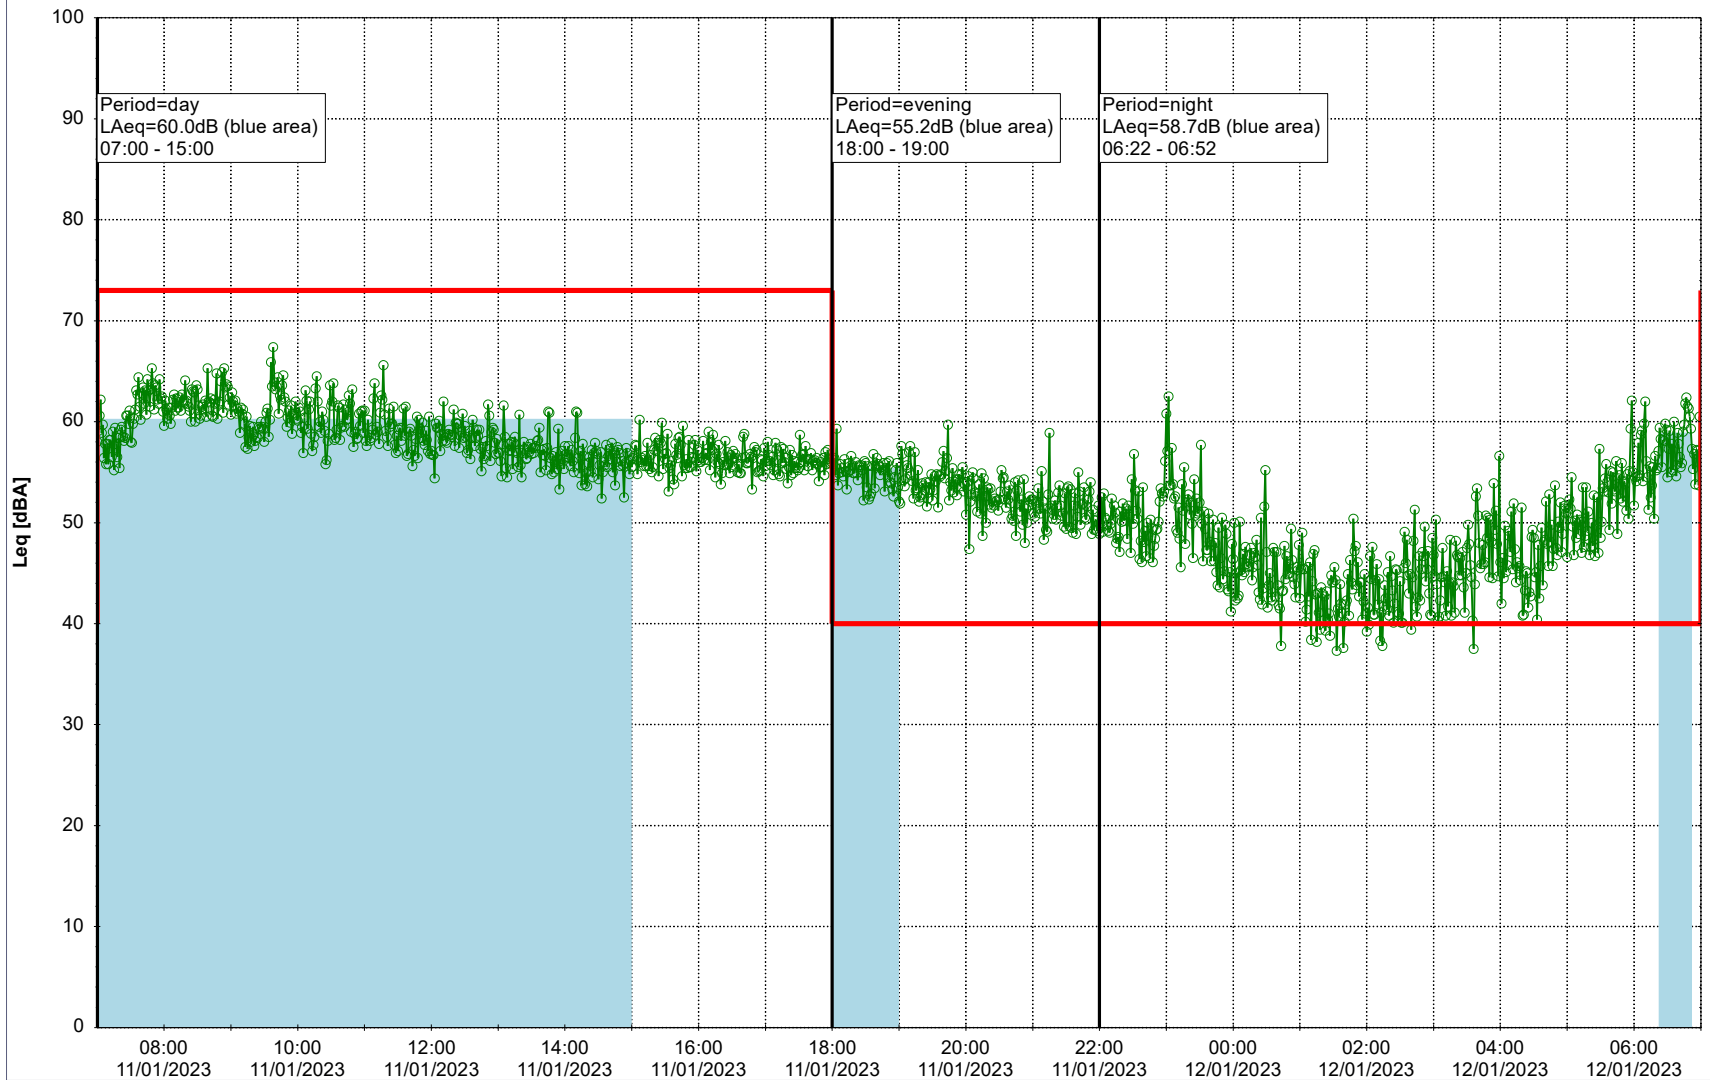

Plan View

Remarks

...

Noise Time Related Diagram

10/01/2023
11/01/2023

○ ○ ○ ○ HOL_NS01

Project: Kronos Sydhavnen
Construction: Havneholmen
Location: N-V

Plan View

Remarks

...

Noise Time Related Diagram

11/01/2023
12/01/2023

○○○ HOL_NS01

Project: Kronos Sydhavnen
Construction: Havneholmen
Location: N-V

Plan View

Remarks

...

Noise Time Related Diagram

12/01/2023
13/01/2023

○○○ HOL_NS01

Project: Kronos Sydhavnen
Construction: Havneholmen
Location: N-V

Plan View

Remarks

...

Noise Time Related Diagram

13/01/2023
14/01/2023

o o o o HOL_NS01

Project: Kronos Sydhavnen
Construction: Havneholmen
Location: N-V

Plan View

Remarks

...

Noise Time Related Diagram