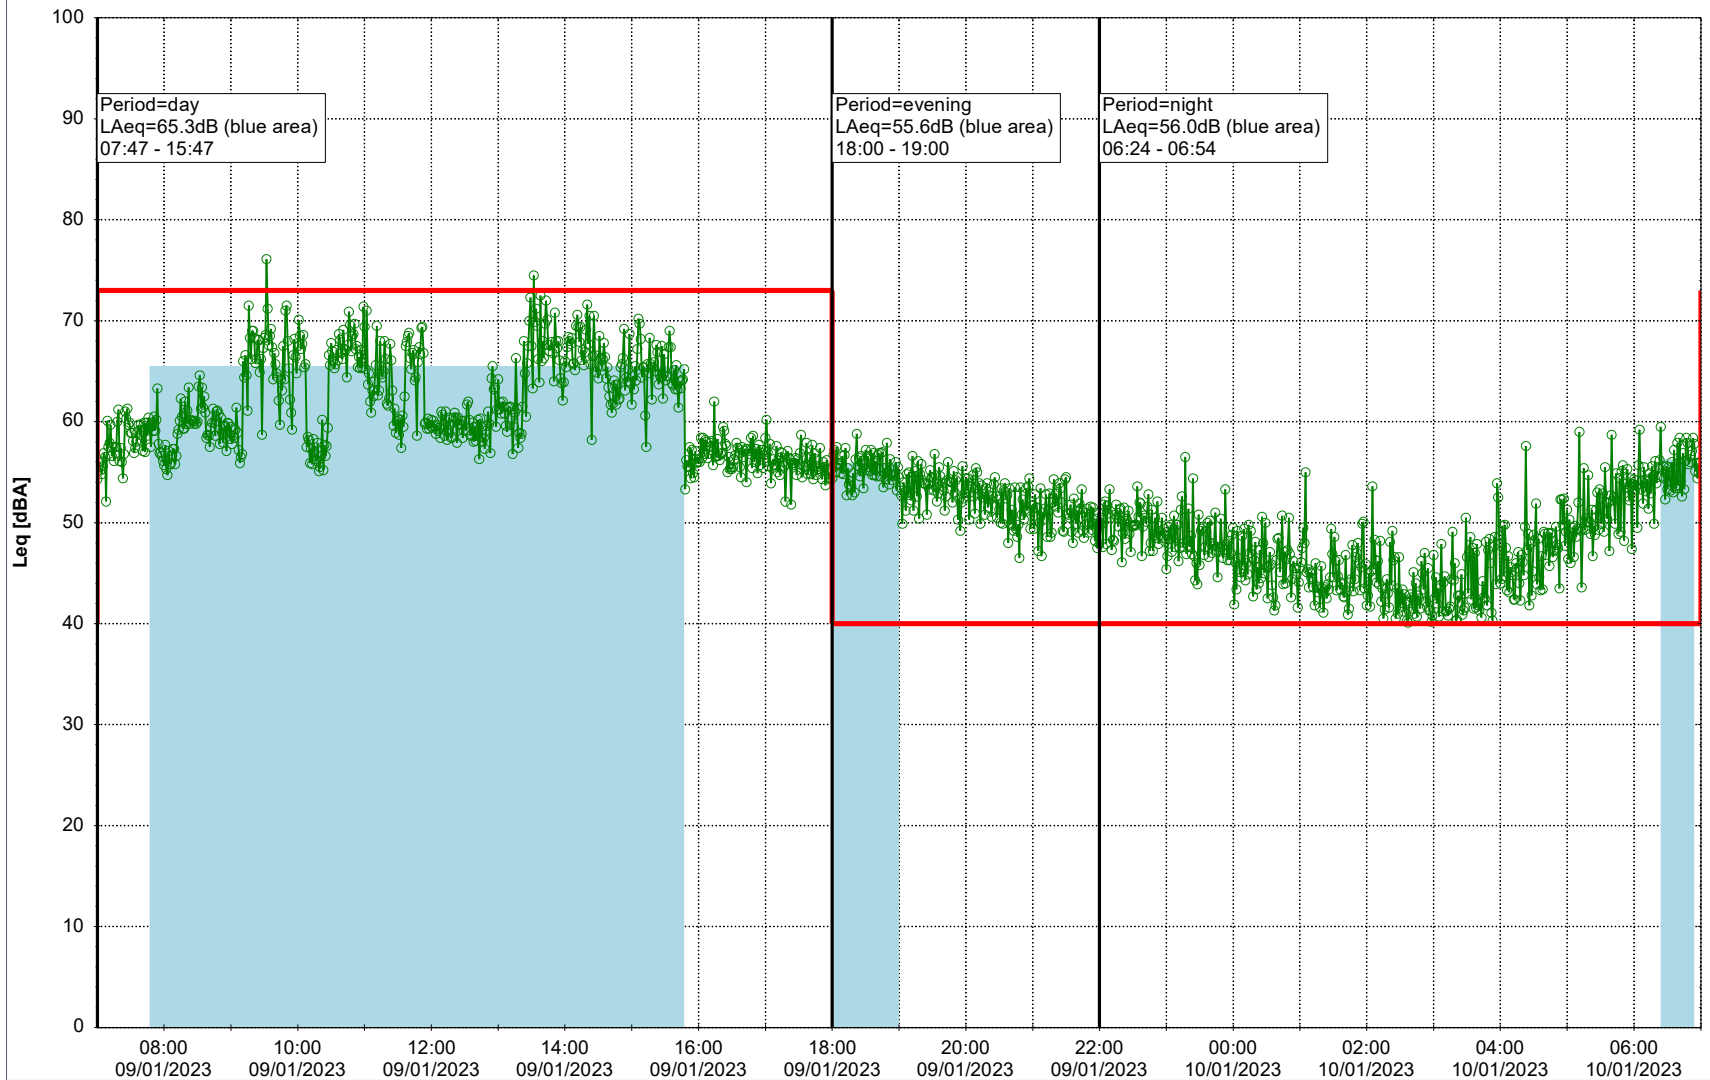

Project: Kronos Sydhavnen
Construction: Havneholmen
Location: N-V

Plan View

Remarks

...

Noise Time Related Diagram

09/01/2023
10/01/2023

○ ○ ○ ○ HOL_NS01

Project: Kronos Sydhavnen
Construction: Havneholmen
Location: N-V

Plan View

Remarks

...

Noise Time Related Diagram

10/01/2023
11/01/2023

○ ○ ○ ○ HOL_NS01

Project: Kronos Sydhavnen
Construction: Havneholmen
Location: N-V

Plan View

Remarks

...

Noise Time Related Diagram

11/01/2023
12/01/2023

○○○ HOL_NS01

Project: Kronos Sydhavnen
Construction: Havneholmen
Location: N-V

Plan View

Remarks

Noise Time Related Diagram

13/01/2023
14/01/2023

o o o o HOL_NS01

Project: Kronos Sydhavnen
Construction: Havneholmen
Location: N-V

Plan View

Remarks

...

Noise Time Related Diagram