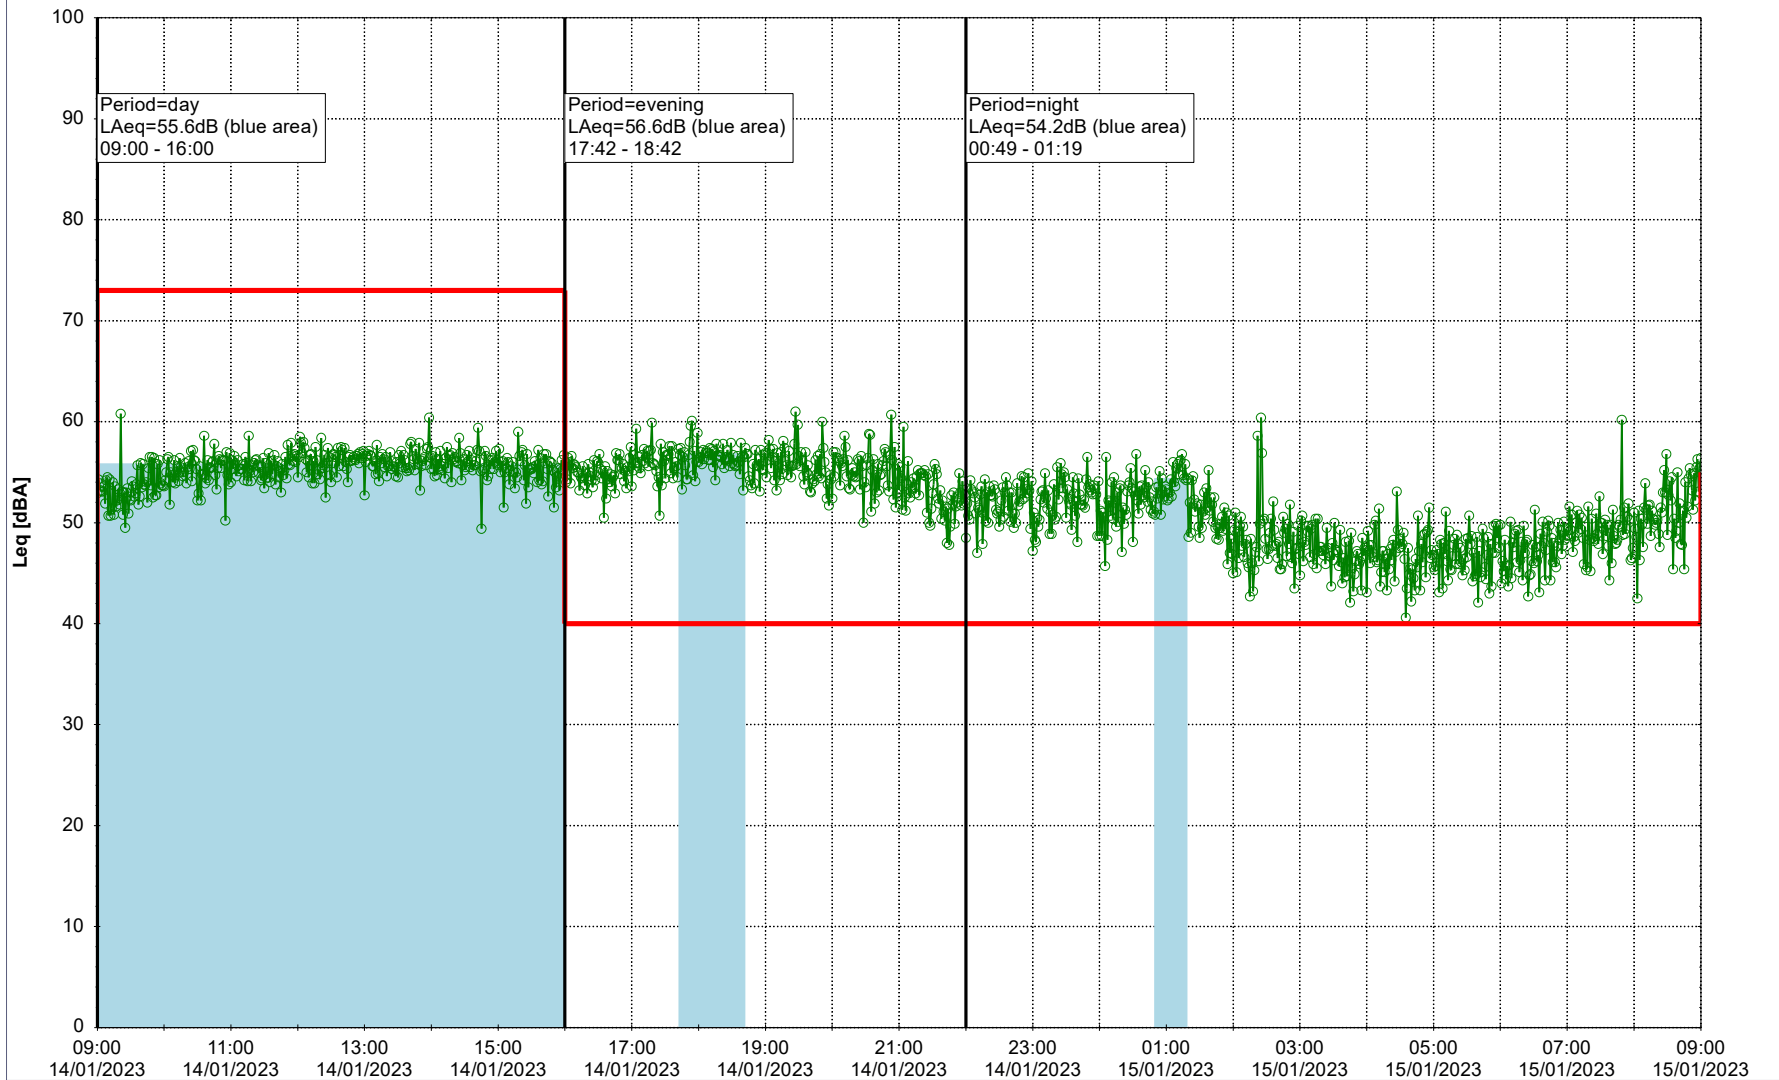

Noise Time Related Diagram

13/01/2023
14/01/2023

o o o o HOL_NS01

Project: Kronos Sydhavnen
Construction: Havneholmen
Location: N-V

Plan View

Remarks

...

Noise Time Related Diagram

14/01/2023
15/01/2023

○○○○ HOL_NS01

Project: Kronos Sydhavnen
Construction: Havneholmen
Location: N-V

Plan View

Remarks

...

Noise Time Related Diagram

15/01/2023
16/01/2023