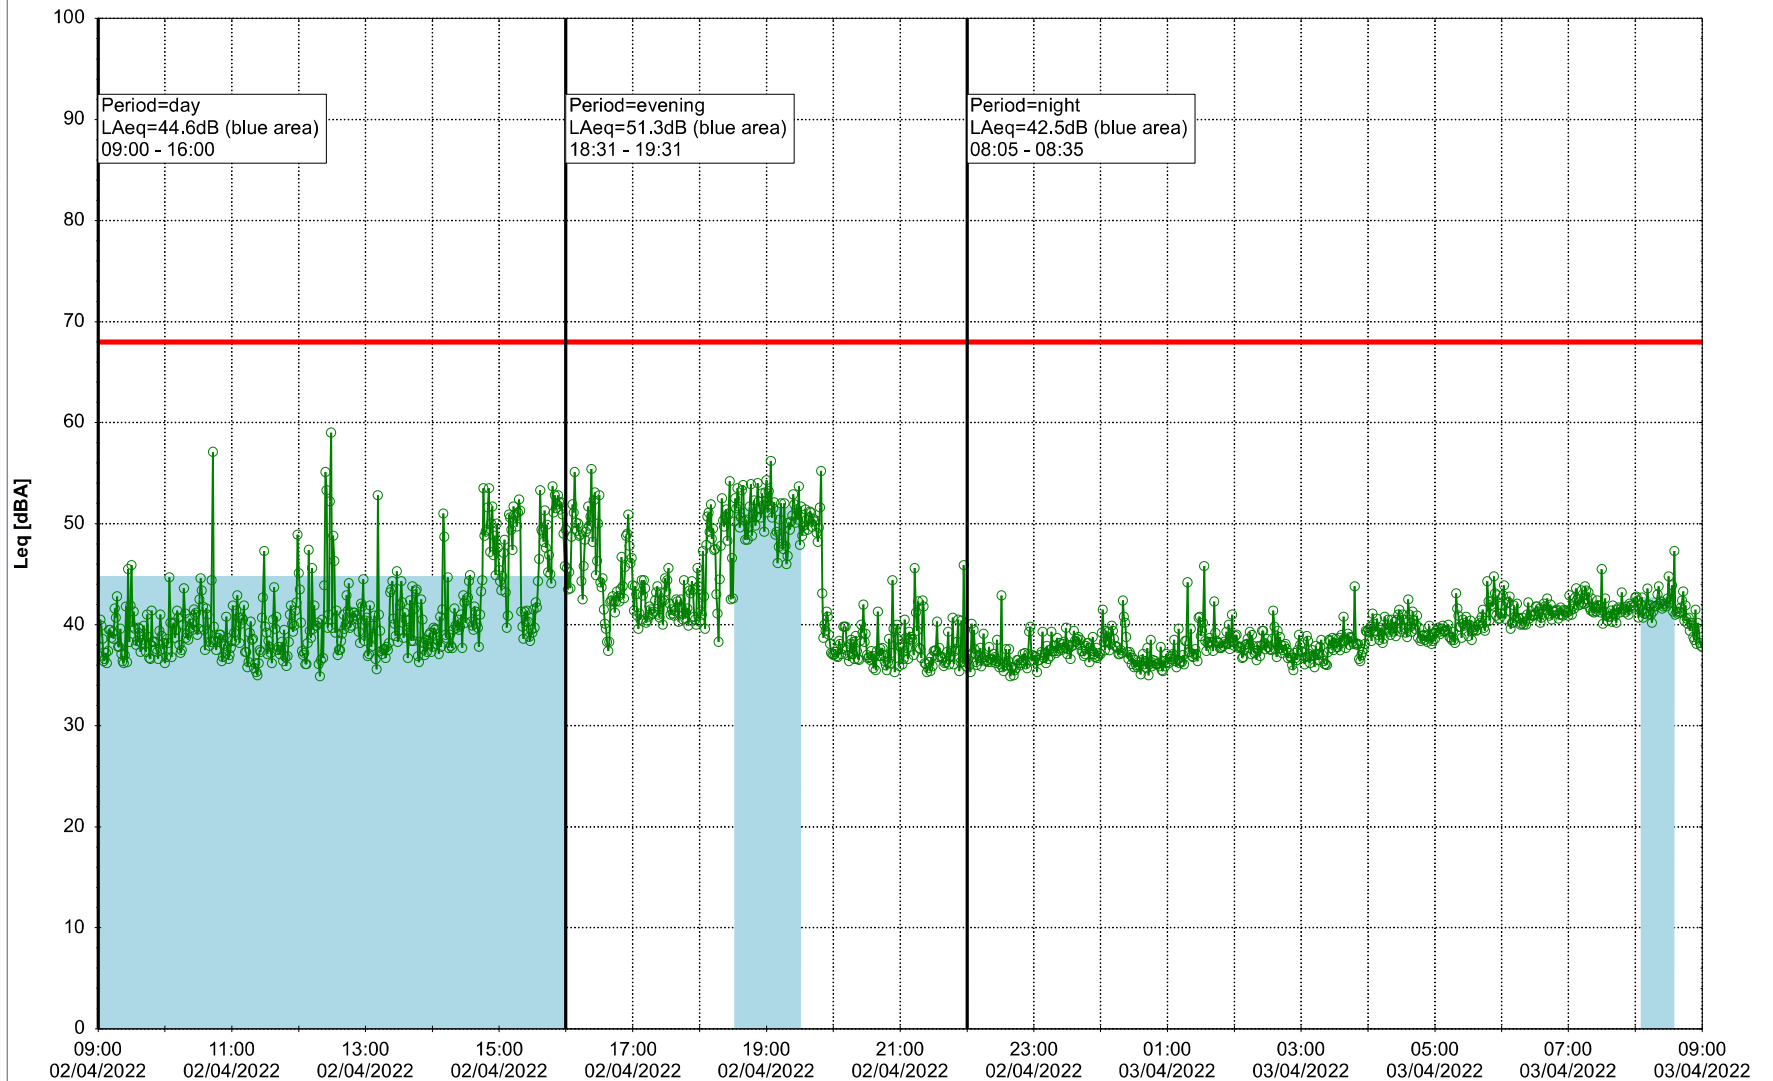

Remarks

...

Project: Kronos Sydhavnen
Construction: Enghave Brygge
Location: N-V

Plan View

Remarks

...

Noise Time Related Diagram

01/04/2022
02/04/2022

○○○ EBR-OVK_NS02

Project: Kronos Sydhavnen
Construction: Enghave Brygge
Location: N-V

Plan View

Noise Time Related Diagram

02/04/2022
03/04/2022

○○○ EBR-OVK_NS02

Remarks

...

Project: Kronos Sydhavnen
Construction: Enghave Brygge
Location: N-V

Plan View

Remarks

...

Noise Time Related Diagram

03/04/2022
04/04/2022

○○○○ EBR-OVK_NS02