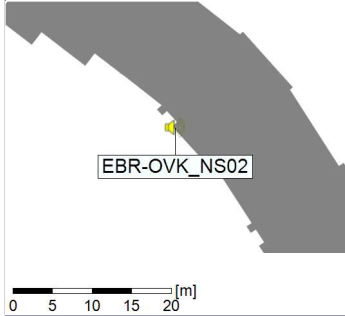

Project: Kronos Sydhavnen
Construction: Enghave Brygge
Location: N-V

Plan View