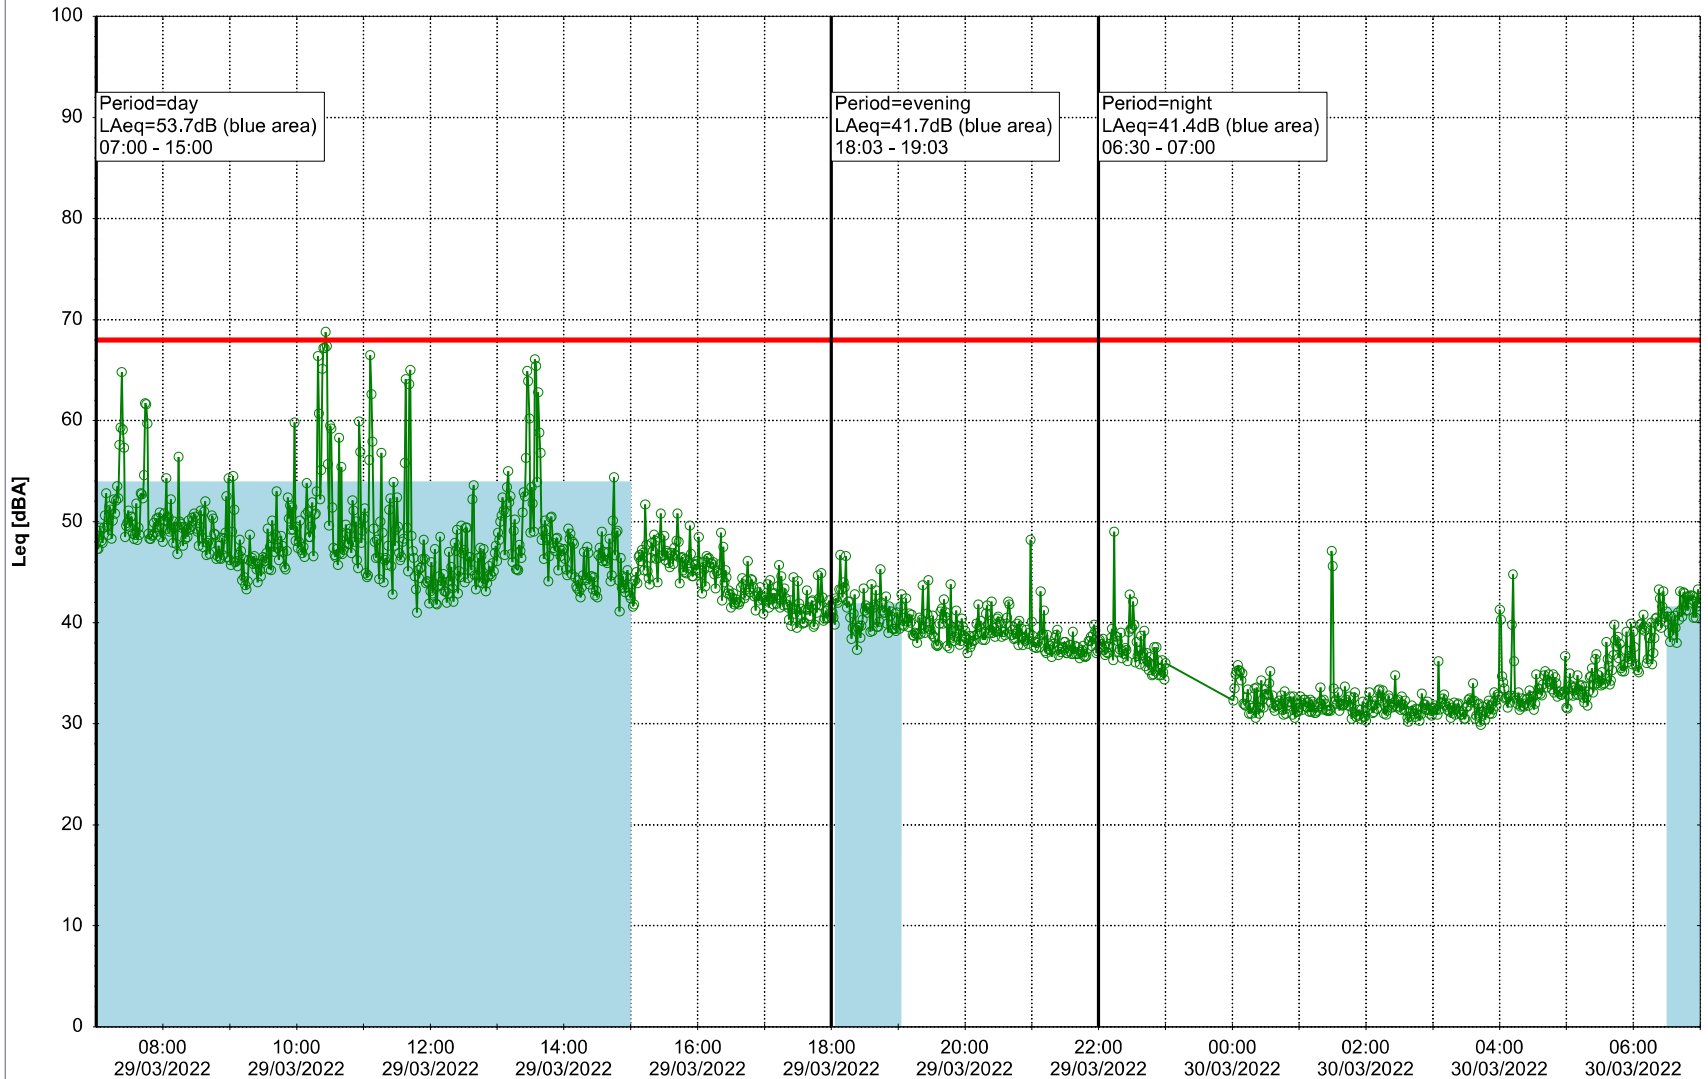

Project: Kronos Sydhavnen
Construction: Enghave Brygge
Location: N-V

Plan View

Noise Time Related Diagram

28/03/2022
29/03/2022

○○○○ EBR-OVK_NS02

Remarks

...

Project: Kronos Sydhavnen
Construction: Enghave Brygge
Location: N-V

Plan View

Noise Time Related Diagram

29/03/2022
30/03/2022

○○○○ EBR-OVK_NS02

Project: Kronos Sydhavnen
Construction: Enghave Brygge
Location: N-V

Plan View

Noise Time Related Diagram

30/03/2022
31/03/2022

○○○○ EBR-OVK_NS02

Remarks

...

Project: Kronos Sydhavnen
Construction: Enghave Brygge
Location: N-V

Plan View

Noise Time Related Diagram

31/03/2022
01/04/2022

○○○○ EBR-OVK_NS02

Remarks

...

Project: Kronos Sydhavnen
Construction: Enghave Brygge
Location: N-V

Plan View

Remarks

...

Noise Time Related Diagram

01/04/2022
02/04/2022