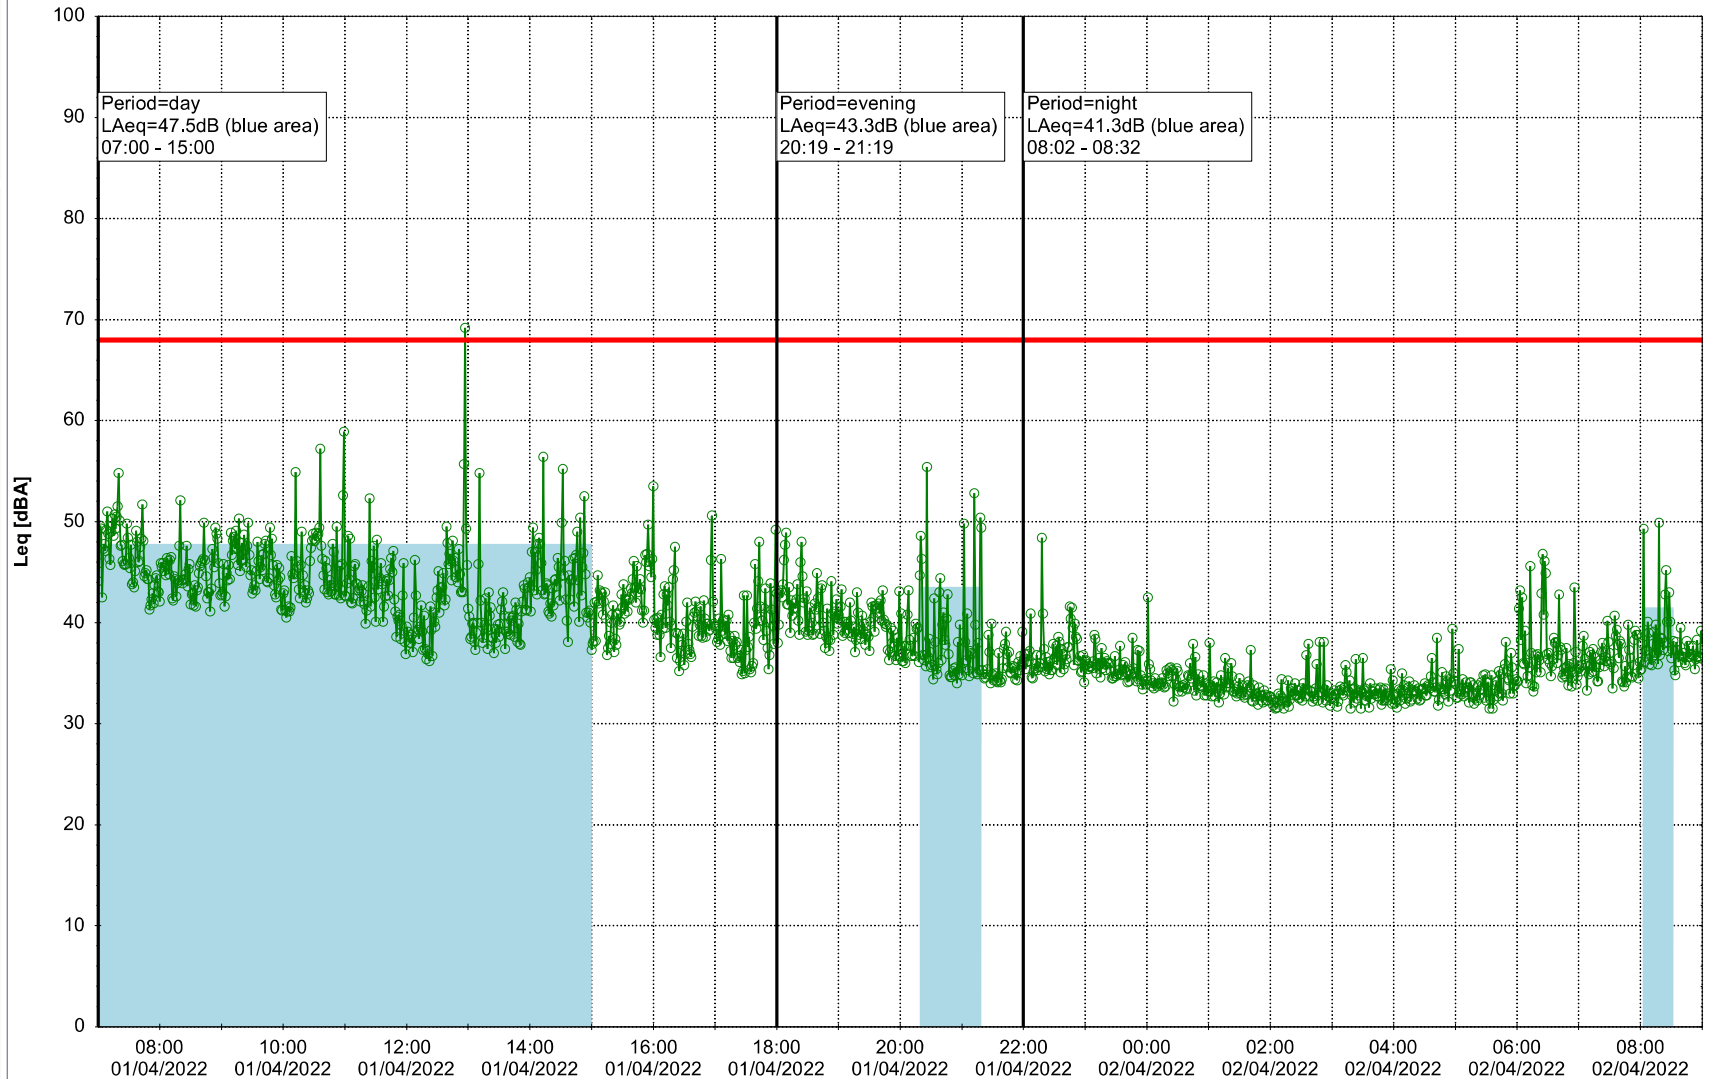

Remarks

...

Project: Kronos Sydhavnen
Construction: Enghave Brygge
Location: N-V

Plan View

Remarks

...

Noise Time Related Diagram

01/04/2022
02/04/2022

○○○ EBR-OVK_NS02

Project: Kronos Sydhavnen
Construction: Enghave Brygge
Location: N-V

Plan View

Noise Time Related Diagram

02/04/2022
03/04/2022

○○○ EBR-OVK_NS02

Remarks

...

Project: Kronos Sydhavnen
Construction: Enghave Brygge
Location: N-V

Plan View

Remarks

...

Noise Time Related Diagram

03/04/2022
04/04/2022

○○○○ EBR-OVK_NS02