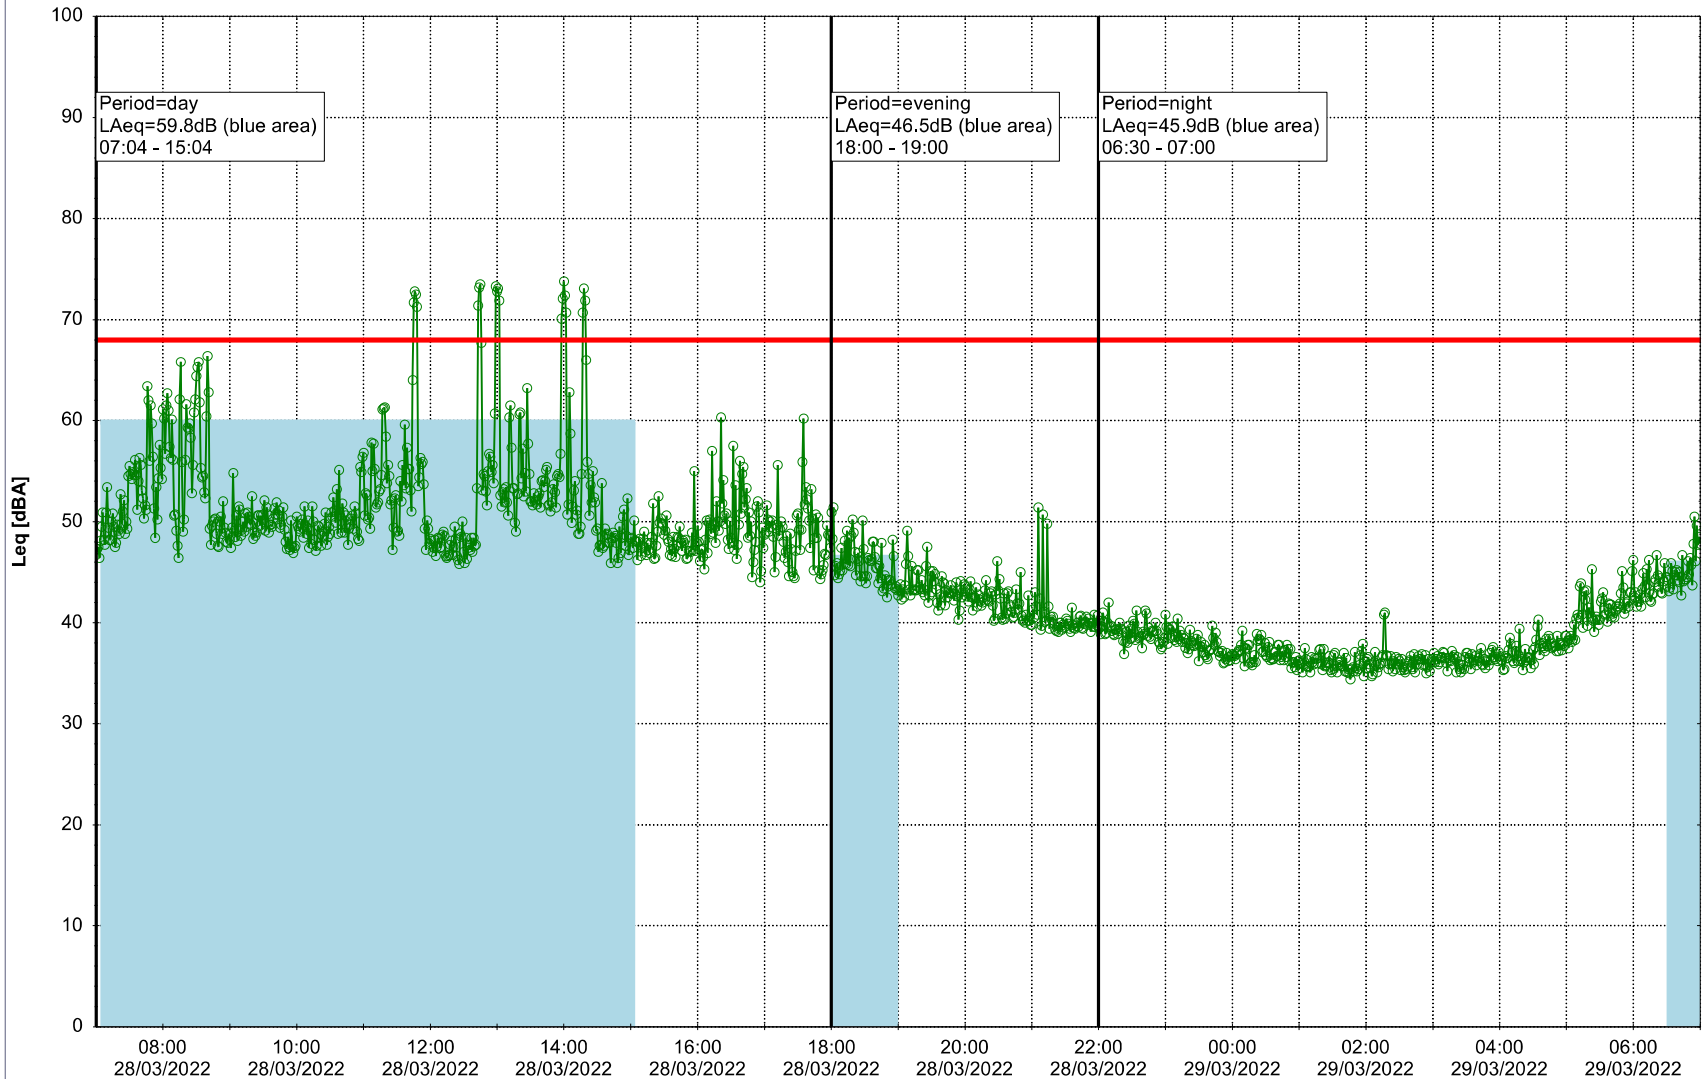

Project: Kronos Sydhavnen
Construction: Enghave Brygge
Location: N-V

Plan View

Noise Time Related Diagram

28/03/2022
29/03/2022

○○○○ EBR-OVK_NS02

Remarks

...

Project: Kronos Sydhavnen
Construction: Enghave Brygge
Location: N-V

Plan View

Noise Time Related Diagram

29/03/2022
30/03/2022

○○○○ EBR-OVK_NS02

Project: Kronos Sydhavnen
Construction: Enghave Brygge
Location: N-V

Plan View

Noise Time Related Diagram

30/03/2022
31/03/2022

○○○○ EBR-OVK_NS02

Remarks

...

Project: Kronos Sydhavnen
Construction: Enghave Brygge
Location: N-V

Plan View

Noise Time Related Diagram

31/03/2022
01/04/2022

○○○○ EBR-OVK_NS02

Remarks

...

Project: Kronos Sydhavnen
Construction: Enghave Brygge
Location: N-V

Plan View

Remarks

...

Noise Time Related Diagram

01/04/2022
02/04/2022