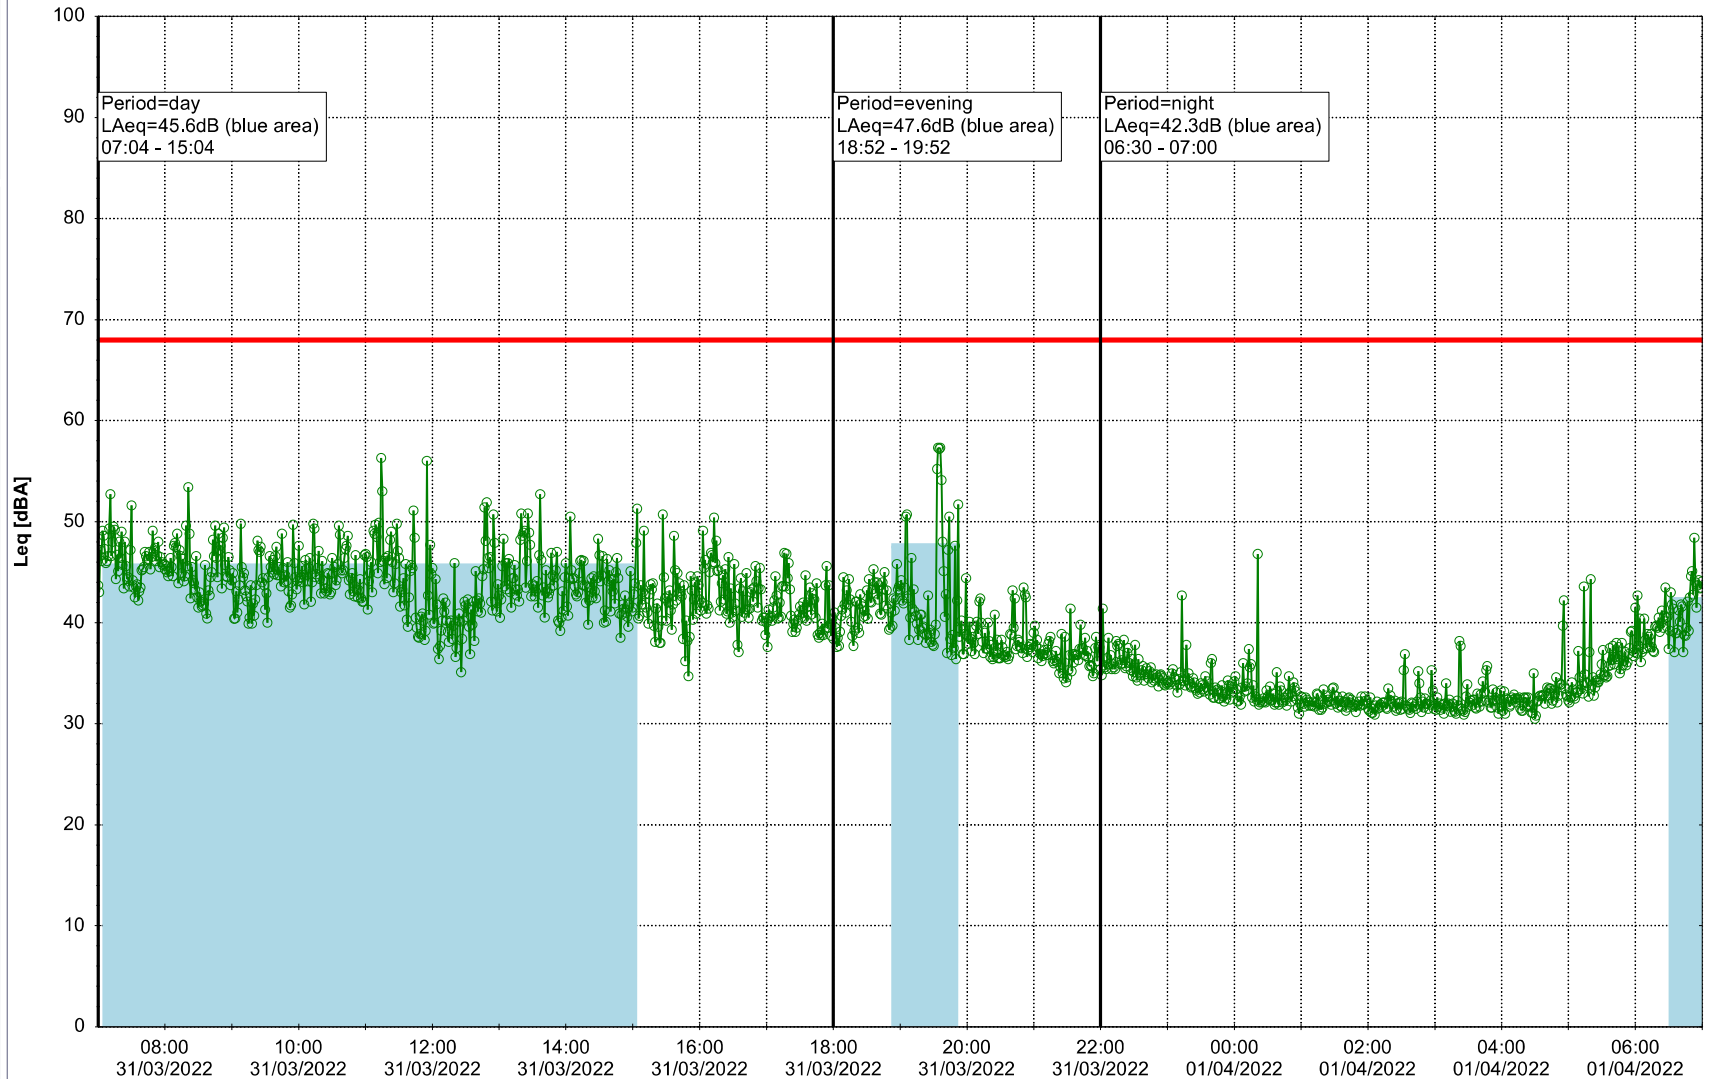

○○○○ EBR-OVK_NS02

Remarks

...

Project: Kronos Sydhavnen
Construction: Enghave Brygge
Location: N-V

Plan View

Noise Time Related Diagram

31/03/2022
01/04/2022

○○○○ EBR-OVK_NS02

Remarks

...

Project: Kronos Sydhavnen
Construction: Enghave Brygge
Location: N-V

Plan View

Remarks

...

Noise Time Related Diagram

01/04/2022
02/04/2022