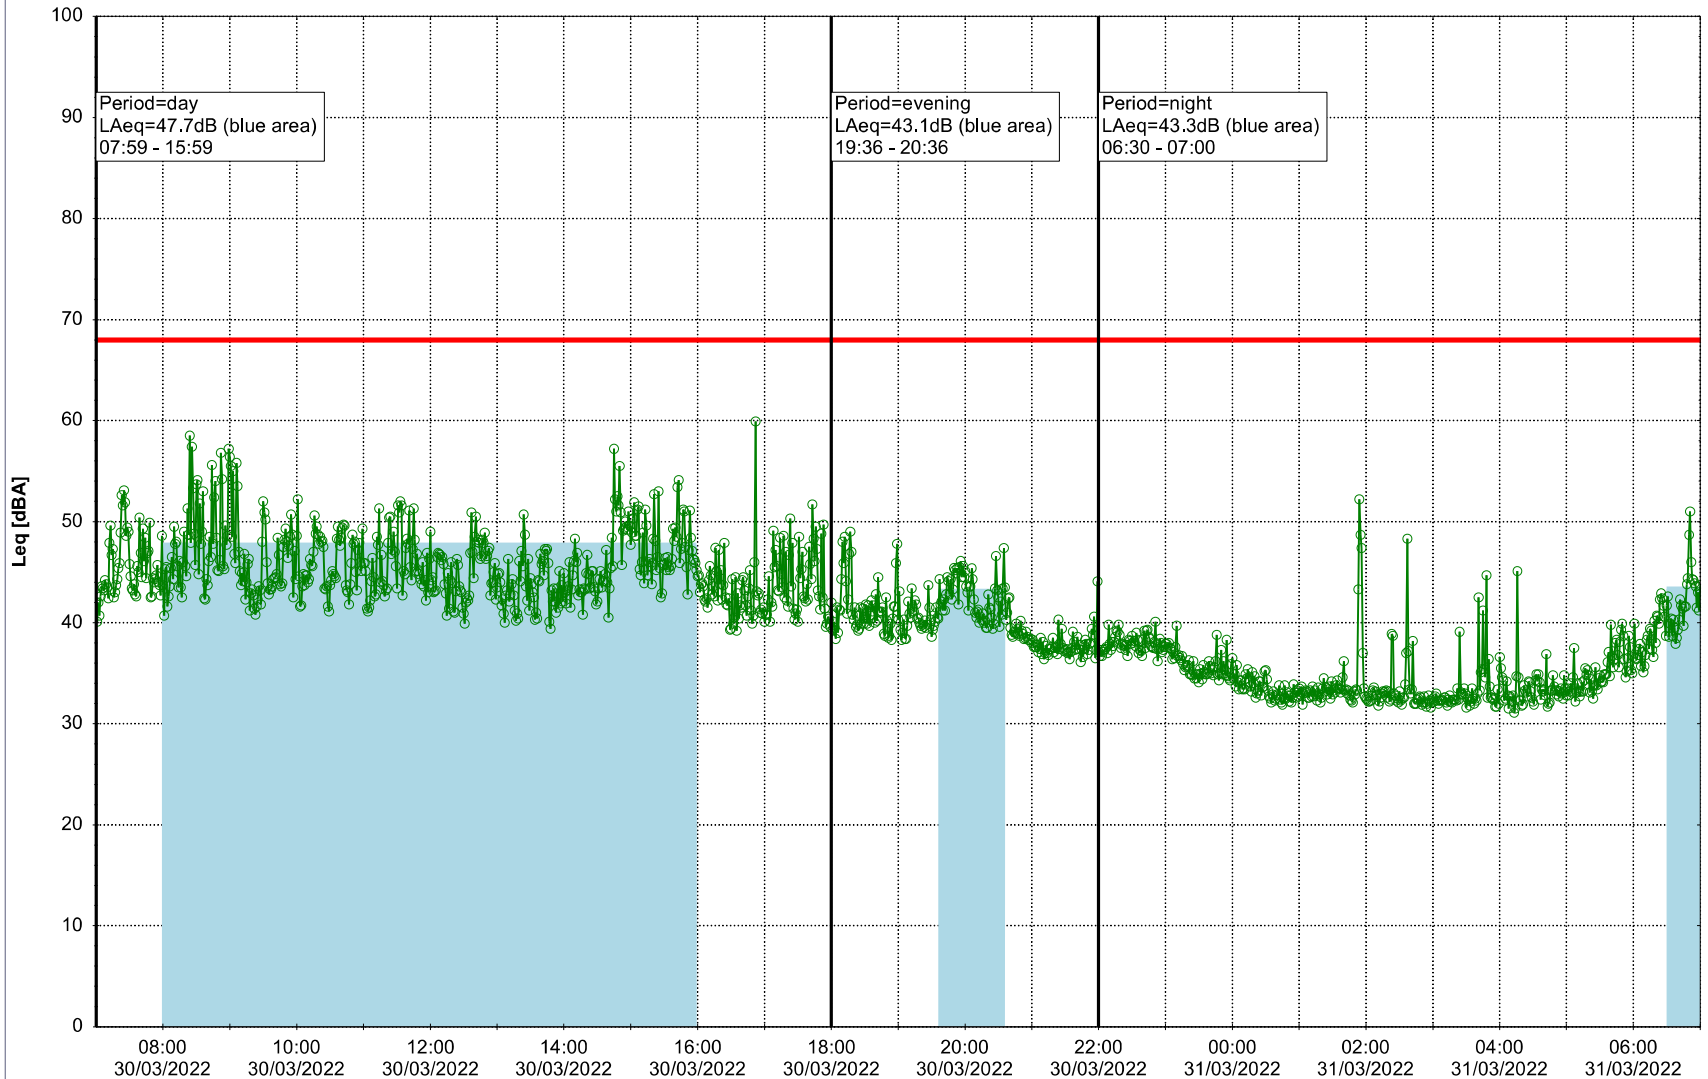

Plan View

Noise Time Related Diagram

29/03/2022
30/03/2022

○○○○ EBR-OVK_NS02

Project: Kronos Sydhavnen
Construction: Enghave Brygge
Location: N-V

Plan View

Noise Time Related Diagram

30/03/2022
31/03/2022

○○○○ EBR-OVK_NS02

Remarks

...

Project: Kronos Sydhavnen
Construction: Enghave Brygge
Location: N-V

Plan View

Noise Time Related Diagram

31/03/2022
01/04/2022

○○○○ EBR-OVK_NS02

Remarks

...

Project: Kronos Sydhavnen
Construction: Enghave Brygge
Location: N-V

Plan View

Remarks

...

Noise Time Related Diagram

01/04/2022
02/04/2022

Project: Kronos Sydhavnen
Construction: Enghave Brygge
Location: N-V

Plan View

Remarks

...

Noise Time Related Diagram

03/04/2022
04/04/2022

○○○○ EBR-OVK_NS02