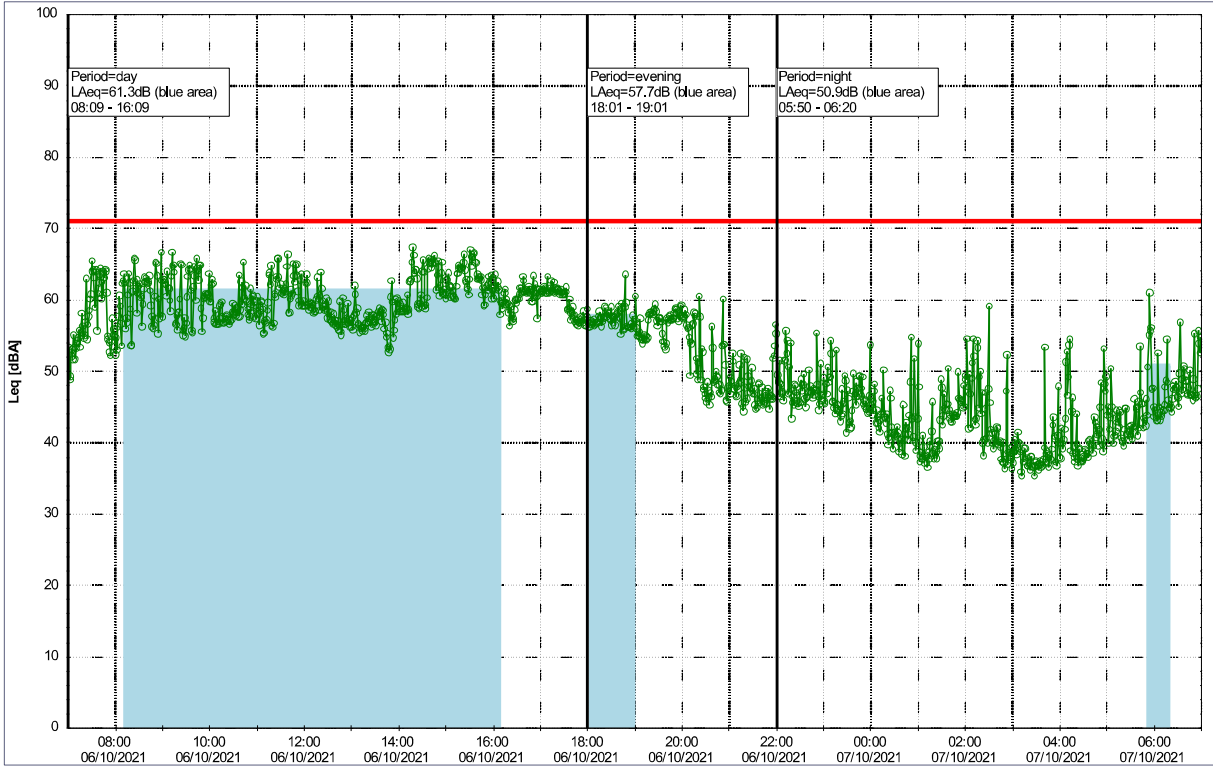

### Noise Time Related Diagram

05/10/2021  
06/10/2021

oooo NEL\_NS01

Project: Kronos Sydhavnen  
Construction: Ny Ellebjerg  
Location: N-V

Plan View

Remarks

### Noise Time Related Diagram

06/10/2021  
07/10/2021

ooo NEL\_NS01

Project: Kronos Sydhavnen  
Construction: Ny Ellebjerg  
Location: N-V

Plan View

Remarks

...