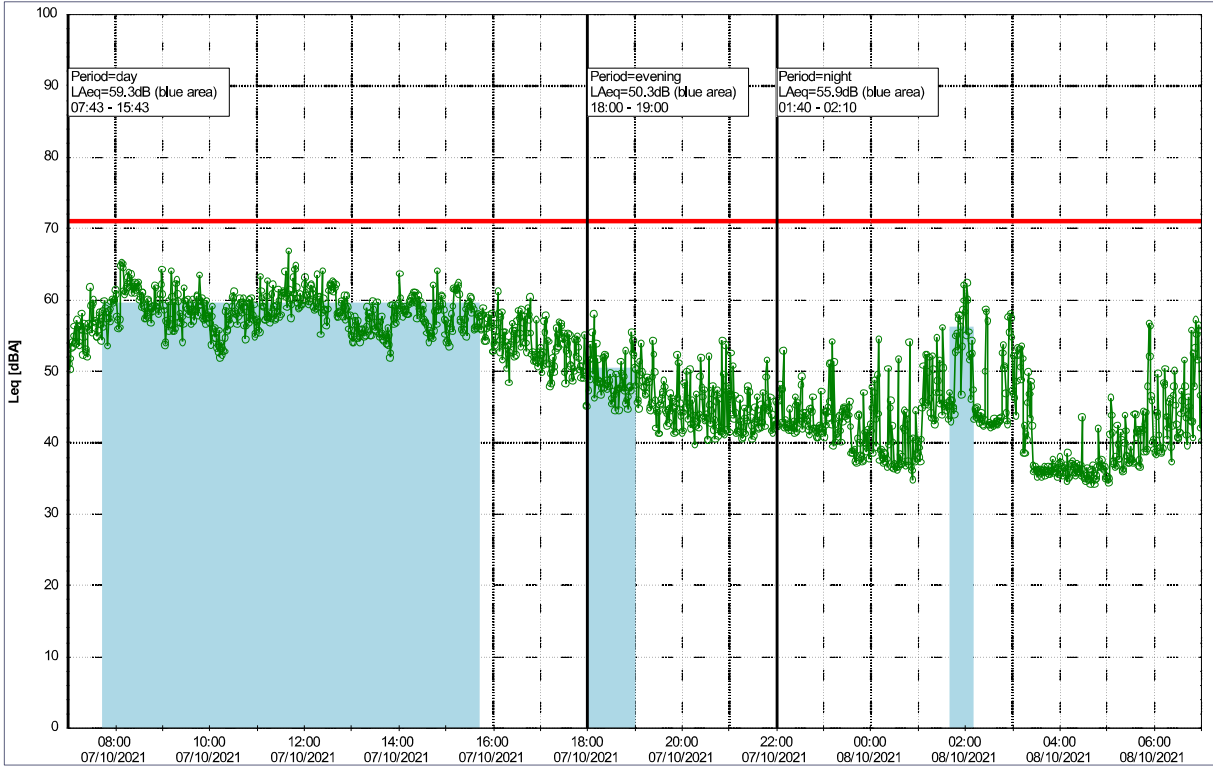

Project: Kronos Sydhavnen
Construction: Ny Ellebjerg
Location: N-V

Plan View

Remarks

...

Noise Time Related Diagram

07/10/2021
08/10/2021

ooo NEL_NS01