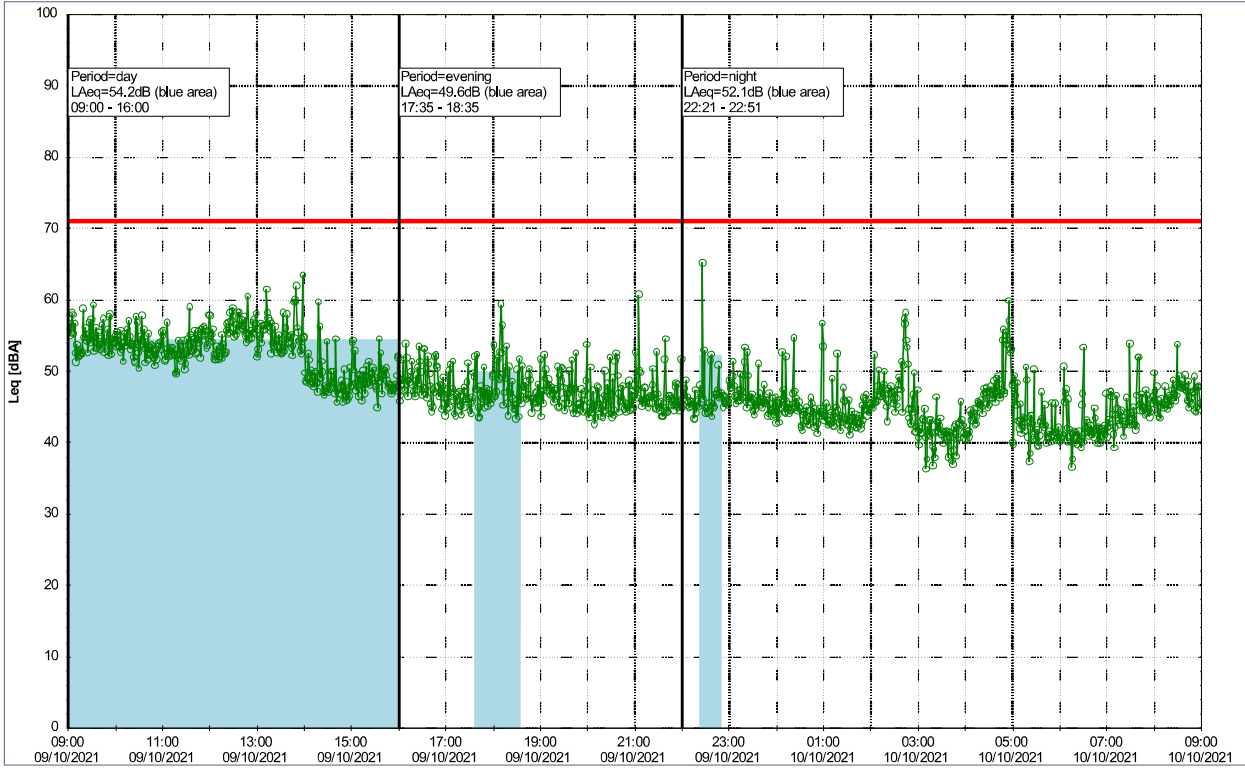

### Noise Time Related Diagram

08/10/2021  
09/10/2021

ooo NEL\_NS01

Project: Kronos Sydhavnen  
Construction: Ny Ellebjerg  
Location: N-V

Plan View

### Noise Time Related Diagram

09/10/2021  
10/10/2021

ooo NEL\_NS01

Project: Kronos Sydhavnen  
Construction: Ny Ellebjerg  
Location: N-V

Plan View