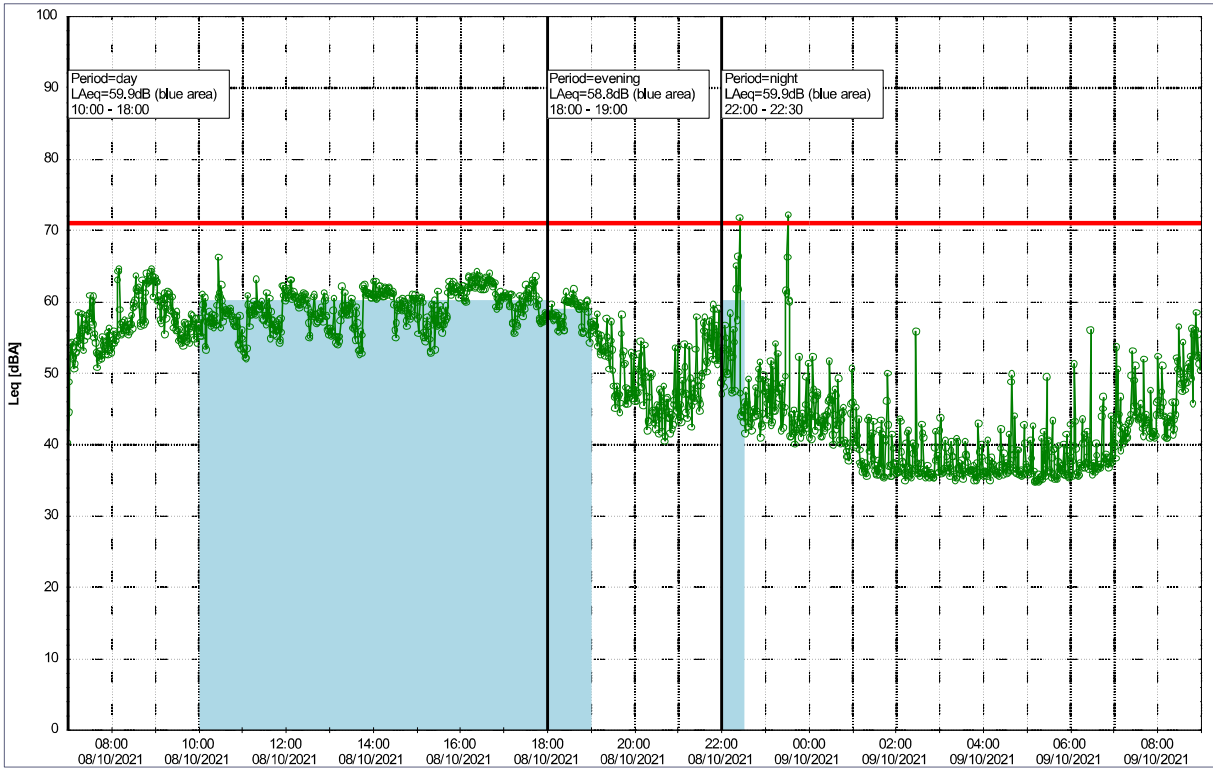

### Noise Time Related Diagram

07/10/2021  
08/10/2021

ooo NEL\_NS01

Project: Kronos Sydhavnen  
Construction: Ny Ellebjerg  
Location: N-V

Plan View

Remarks

### Noise Time Related Diagram

08/10/2021  
09/10/2021

ooo NEL\_NS01

Project: Kronos Sydhavnen  
Construction: Ny Ellebjerg  
Location: N-V

Plan View