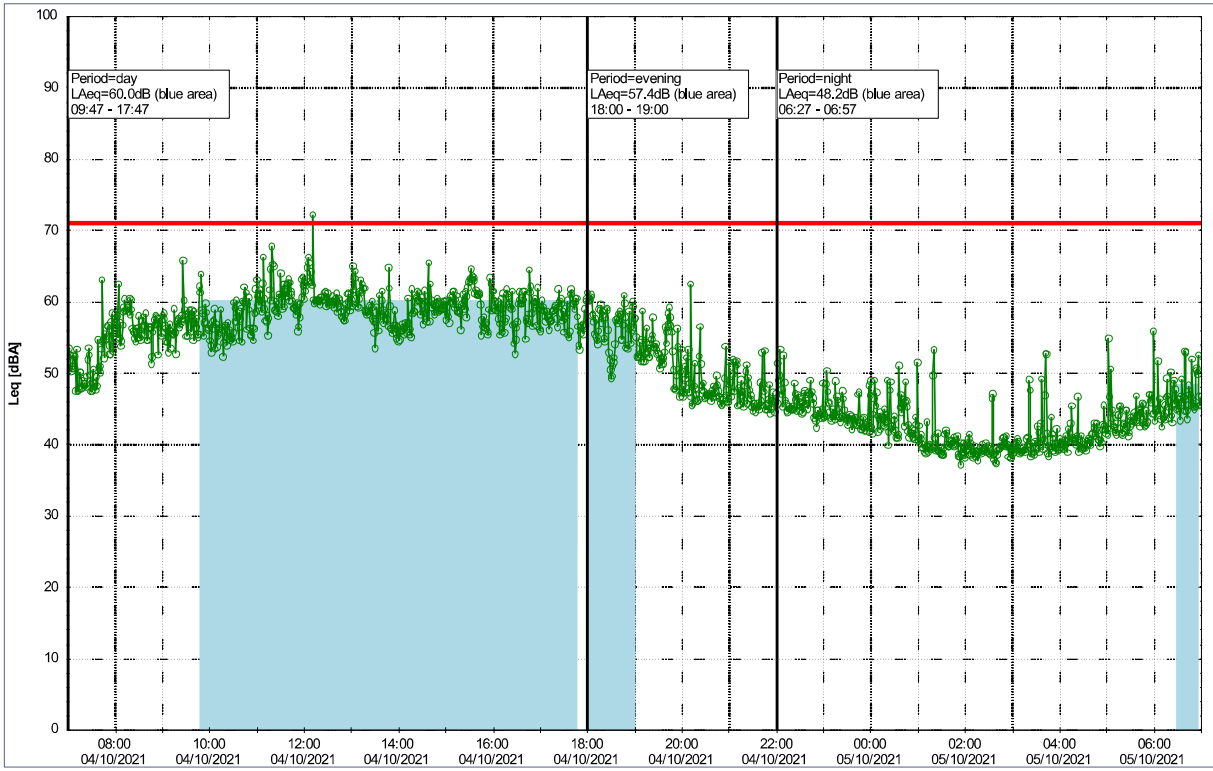

Project: Kronos Sydhavnen  
Construction: Ny Ellebjerg  
Location: N-V

Plan View

### Noise Time Related Diagram

04/10/2021  
05/10/2021

ooo NEL\_NS01

Project: Kronos Sydhavnen  
Construction: Ny Ellebjerg  
Location: N-V

Plan View

Remarks

### Noise Time Related Diagram

05/10/2021  
06/10/2021

oooo NEL\_NS01

Project: Kronos Sydhavnen  
Construction: Ny Ellebjerg  
Location: N-V

Plan View

Remarks