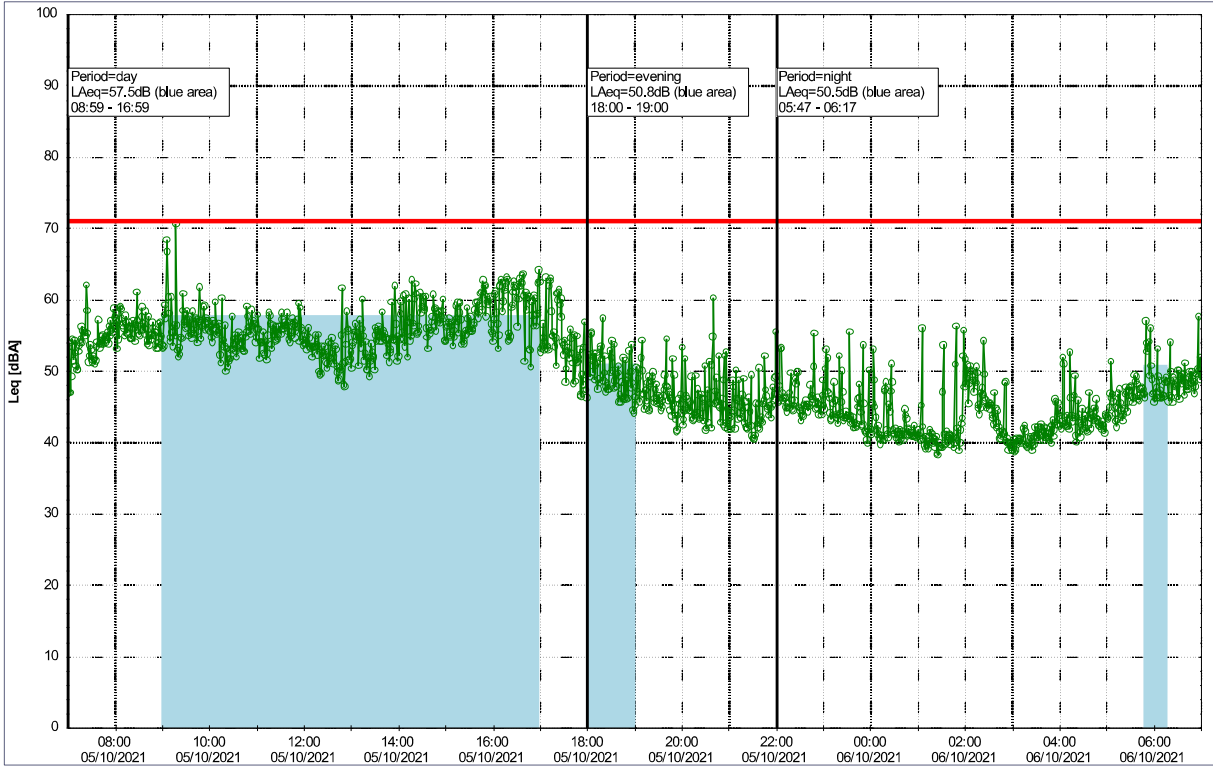

### Noise Time Related Diagram

04/10/2021  
05/10/2021

ooo NEL\_NS01

Project: Kronos Sydhavnen  
Construction: Ny Ellebjerg  
Location: N-V

Plan View

Remarks

### Noise Time Related Diagram

05/10/2021  
06/10/2021

oooo NEL\_NS01

Project: Kronos Sydhavnen  
Construction: Ny Ellebjerg  
Location: N-V

Plan View

Remarks