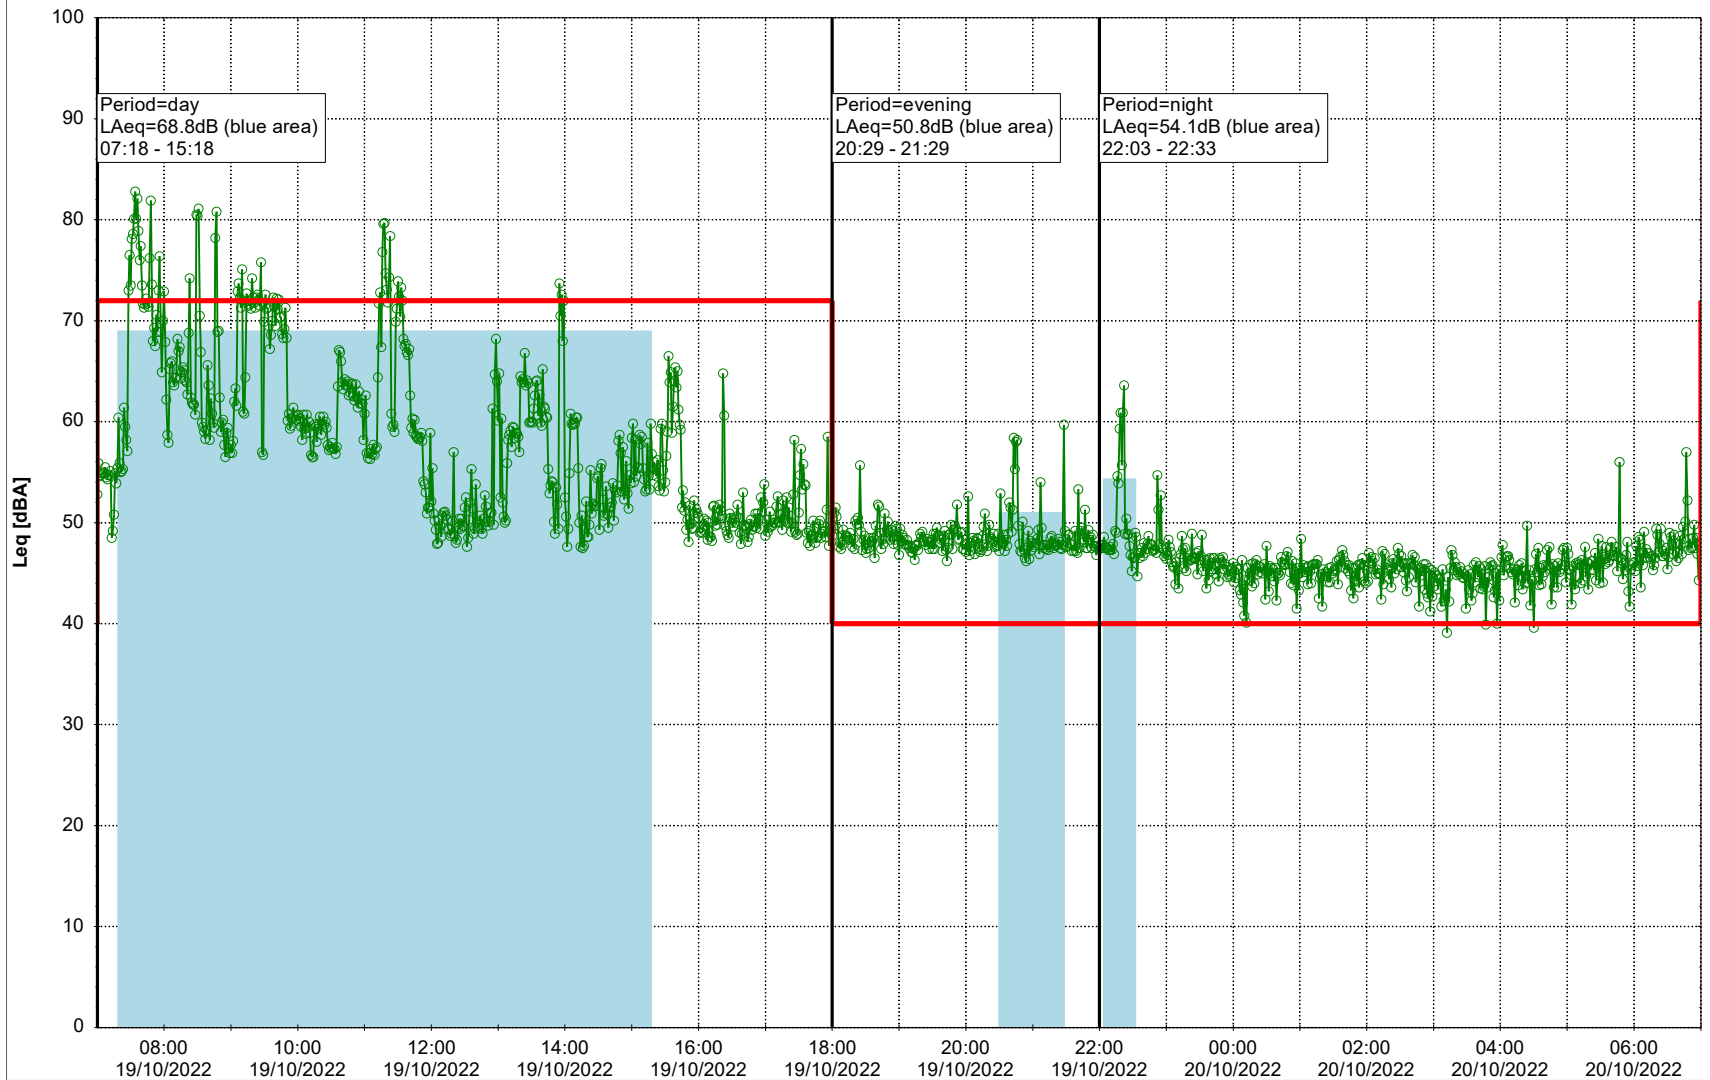

Plan View

Remarks

...

Noise Time Related Diagram

18/10/2022
19/10/2022

○○○○ MOP_NS01

Project: Kronos Sydhavnen
Construction: Mozarts Plads
Location: N-V

Plan View

Remarks

...

Noise Time Related Diagram

19/10/2022
20/10/2022

○○○ MOP_NS01

Project: Kronos Sydhavnen
Construction: Mozarts Plads
Location: N-V

20/10/2022
21/10/2022

Plan View

Noise Time Related Diagram

oooo MOP_NS01

Remarks

...

Project: Kronos Sydhavnen
Construction: Mozarts Plads
Location: N-V

Plan View

Remarks

...