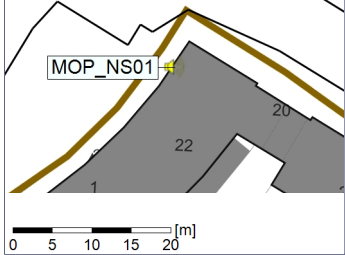

Plan View

Remarks

...

Noise Time Related Diagram

18/10/2022
19/10/2022

○○○○ MOP_NS01

Project: Kronos Sydhavnen
Construction: Mozarts Plads
Location: N-V

Plan View