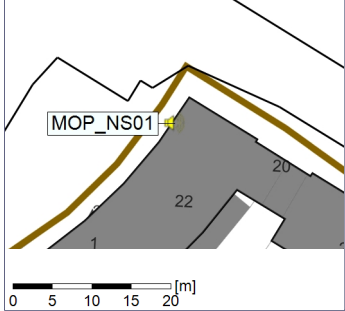

22/10/2022
23/10/2022

○○○ MOP_NS01

Project: Kronos Sydhavnen
Construction: Mozarts Plads
Location: N-V

Plan View

Remarks

...

Noise Time Related Diagram

23/10/2022
24/10/2022