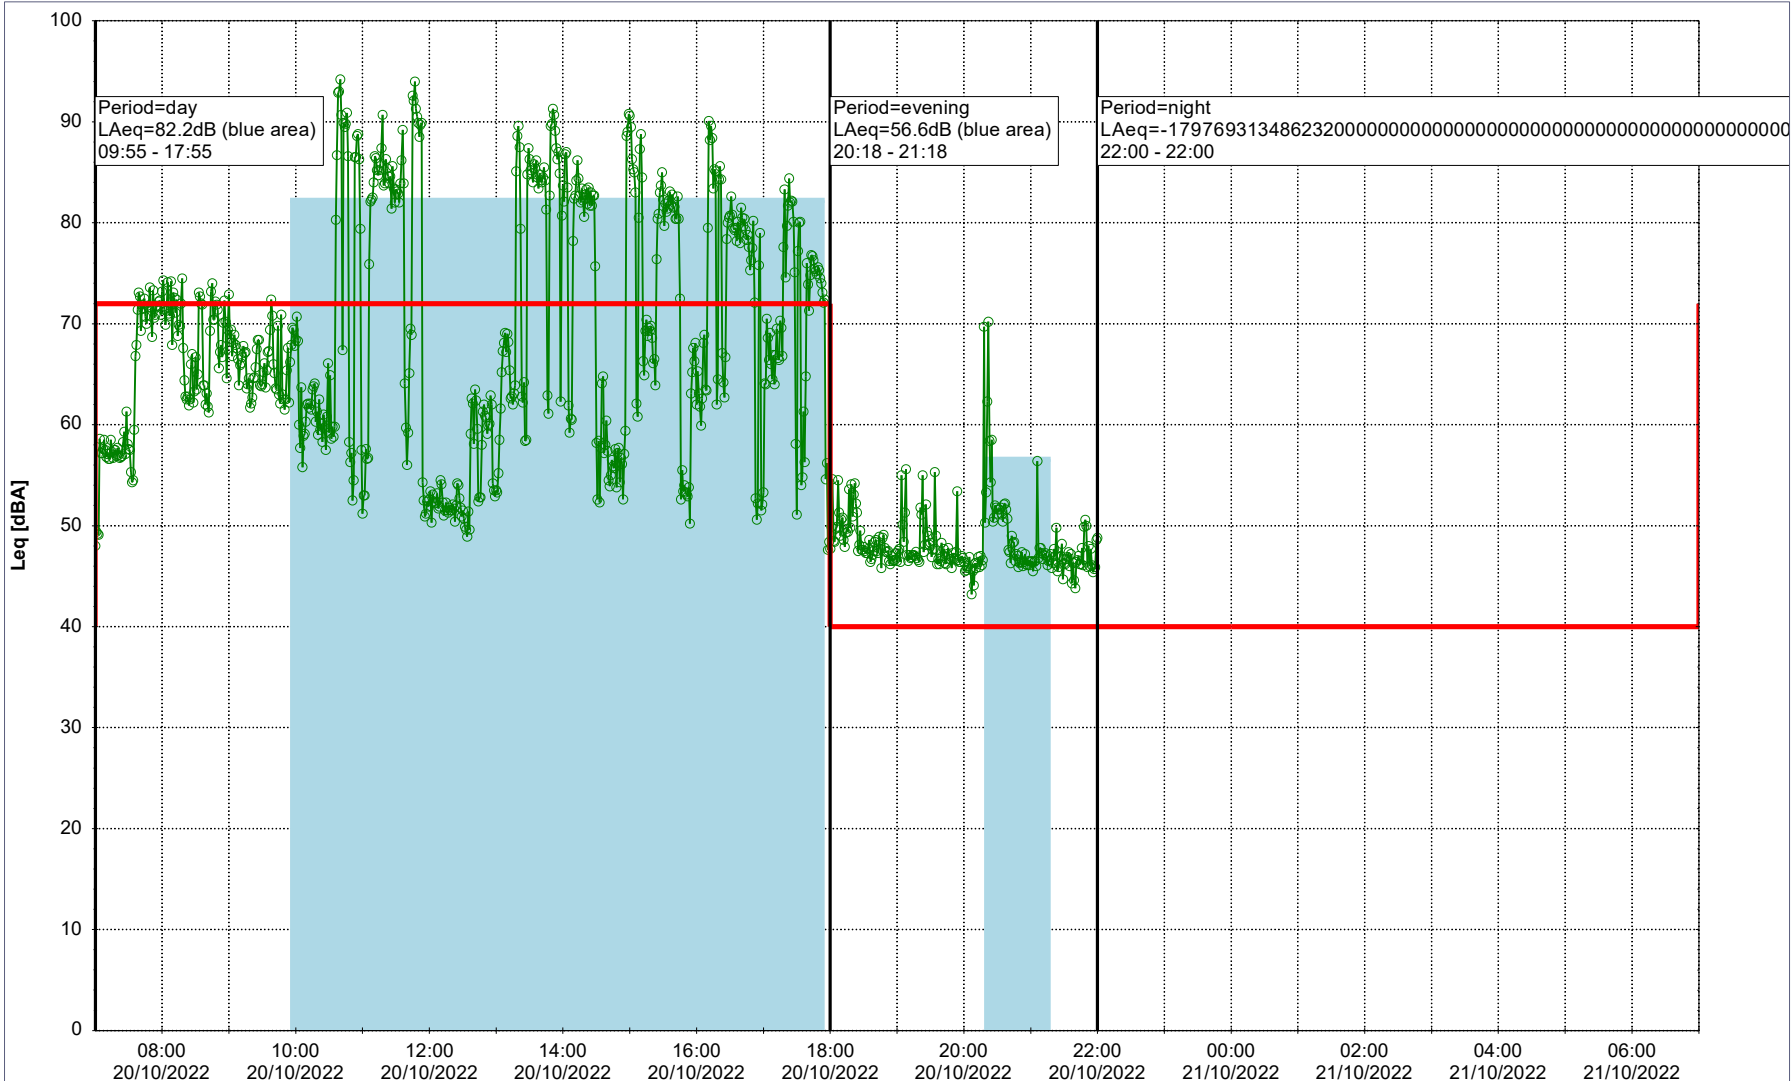

Remarks

...

Noise Time Related Diagram

19/10/2022
20/10/2022

○○○ MOP_NS01

Project: Kronos Sydhavnen
Construction: Mozarts Plads
Location: N-V

20/10/2022
21/10/2022

Plan View

Noise Time Related Diagram

oooo MOP_NS01

Remarks

...

Project: Kronos Sydhavnen
Construction: Mozarts Plads
Location: N-V

Plan View

Remarks

...

Noise Time Related Diagram

21/10/2022
22/10/2022

○○○○ MOP_NS01

Project: Kronos Sydhavnen
Construction: Mozarts Plads
Location: N-V

Plan View

Remarks

...

Noise Time Related Diagram