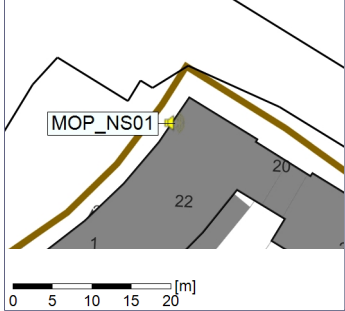

Noise Time Related Diagram

oooo MOP_NS01

Remarks

...

Project: Kronos Sydhavnen
Construction: Mozarts Plads
Location: N-V

Plan View

Remarks

...