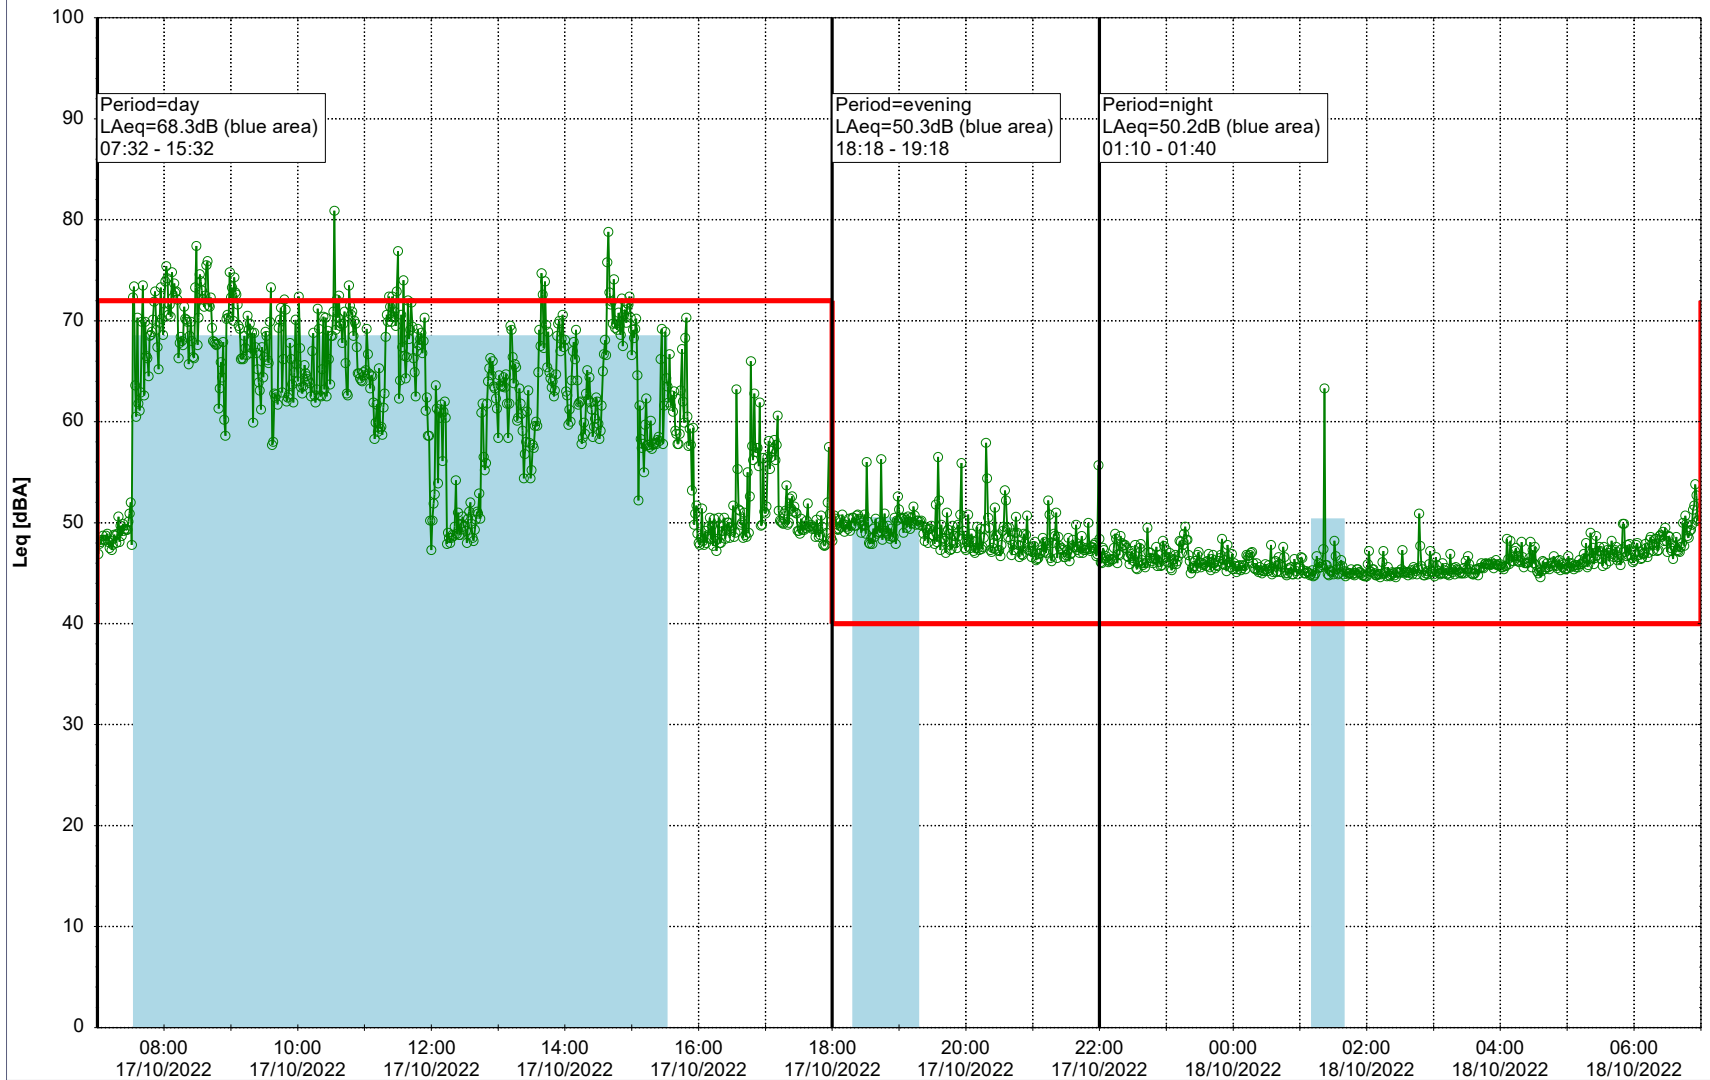

Project: Kronos Sydhavnen
Construction: Mozarts Plads
Location: N-V

Plan View

Remarks

...

Noise Time Related Diagram

17/10/2022
18/10/2022

○○○○ MOP_NS01

Project: Kronos Sydhavnen
Construction: Mozarts Plads
Location: N-V

Plan View

Remarks

...

Noise Time Related Diagram

18/10/2022
19/10/2022

○○○○ MOP_NS01

Project: Kronos Sydhavnen
Construction: Mozarts Plads
Location: N-V

Plan View

Remarks

...

Noise Time Related Diagram

19/10/2022
20/10/2022

○○○ MOP_NS01

Project: Kronos Sydhavnen
Construction: Mozarts Plads
Location: N-V

20/10/2022
21/10/2022

Plan View

Noise Time Related Diagram

oooo MOP_NS01

Remarks

...

Project: Kronos Sydhavnen
Construction: Mozarts Plads
Location: N-V

Plan View

Remarks

...