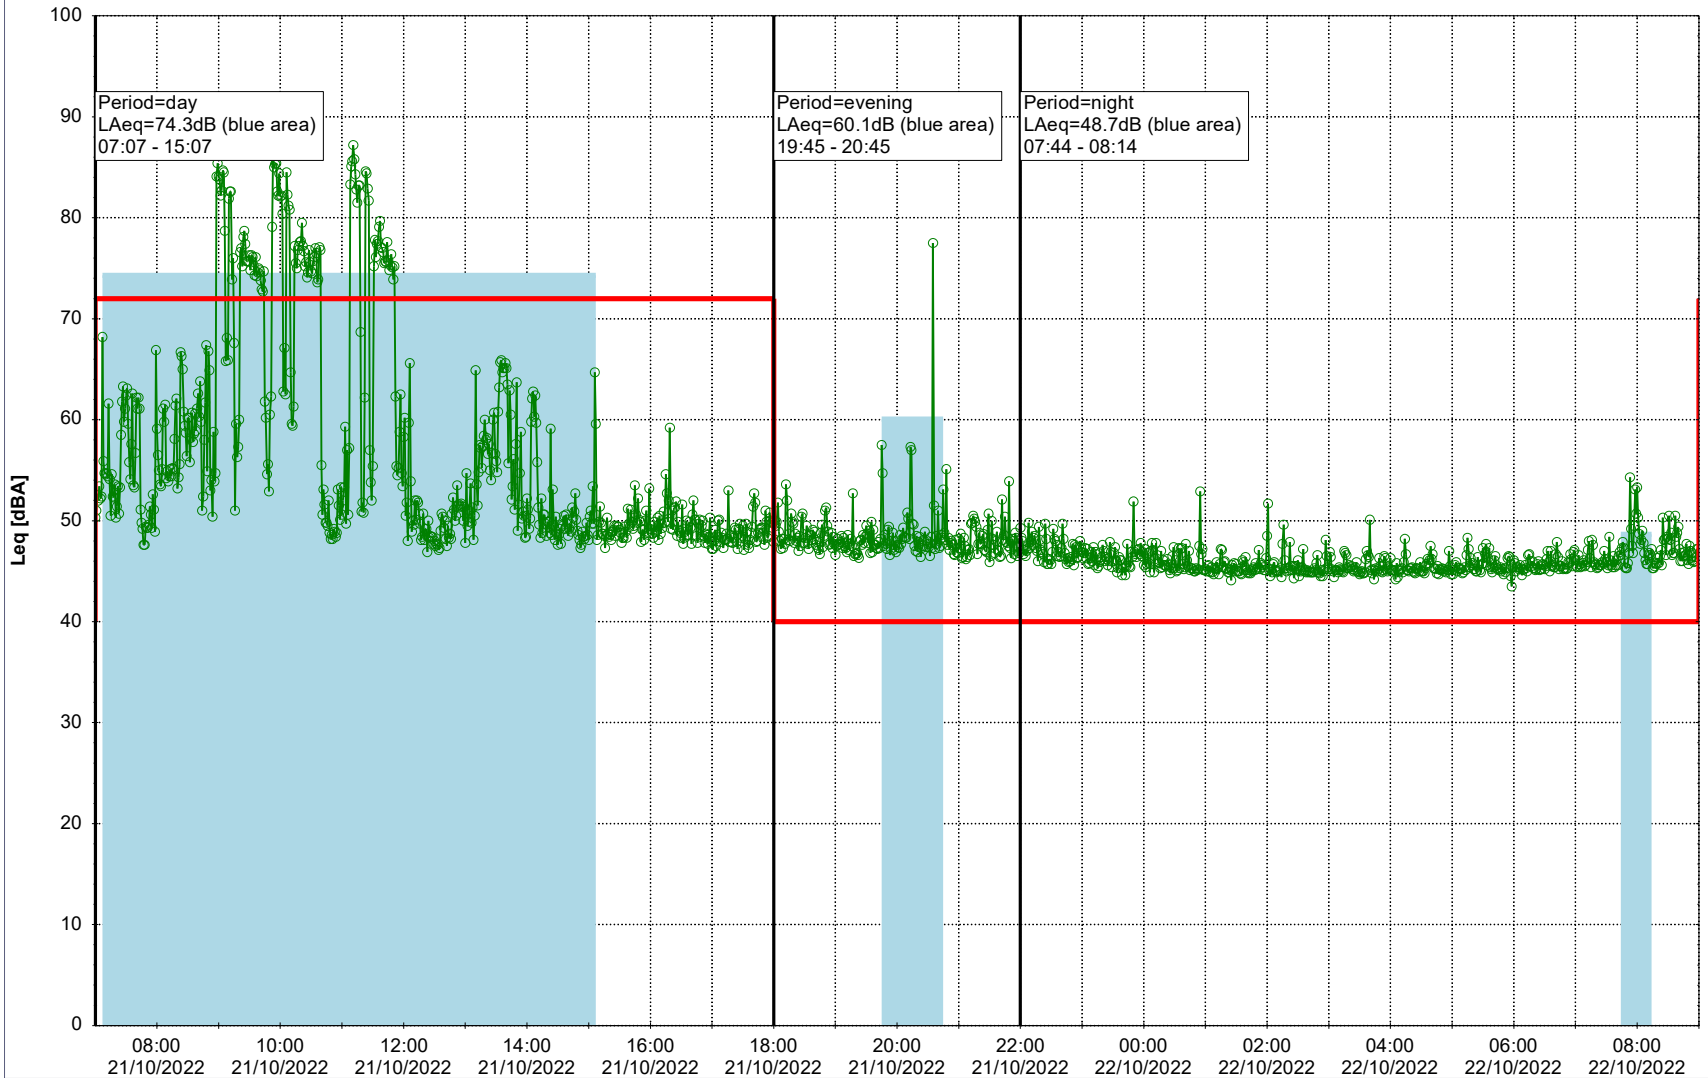

Noise Time Related Diagram

oooo MOP_NS01

Remarks

...

Project: Kronos Sydhavnen
Construction: Mozarts Plads
Location: N-V

Plan View

Remarks

...

Noise Time Related Diagram

21/10/2022
22/10/2022

○○○○ MOP_NS01

Project: Kronos Sydhavnen
Construction: Mozarts Plads
Location: N-V

Plan View

Remarks

...

Noise Time Related Diagram