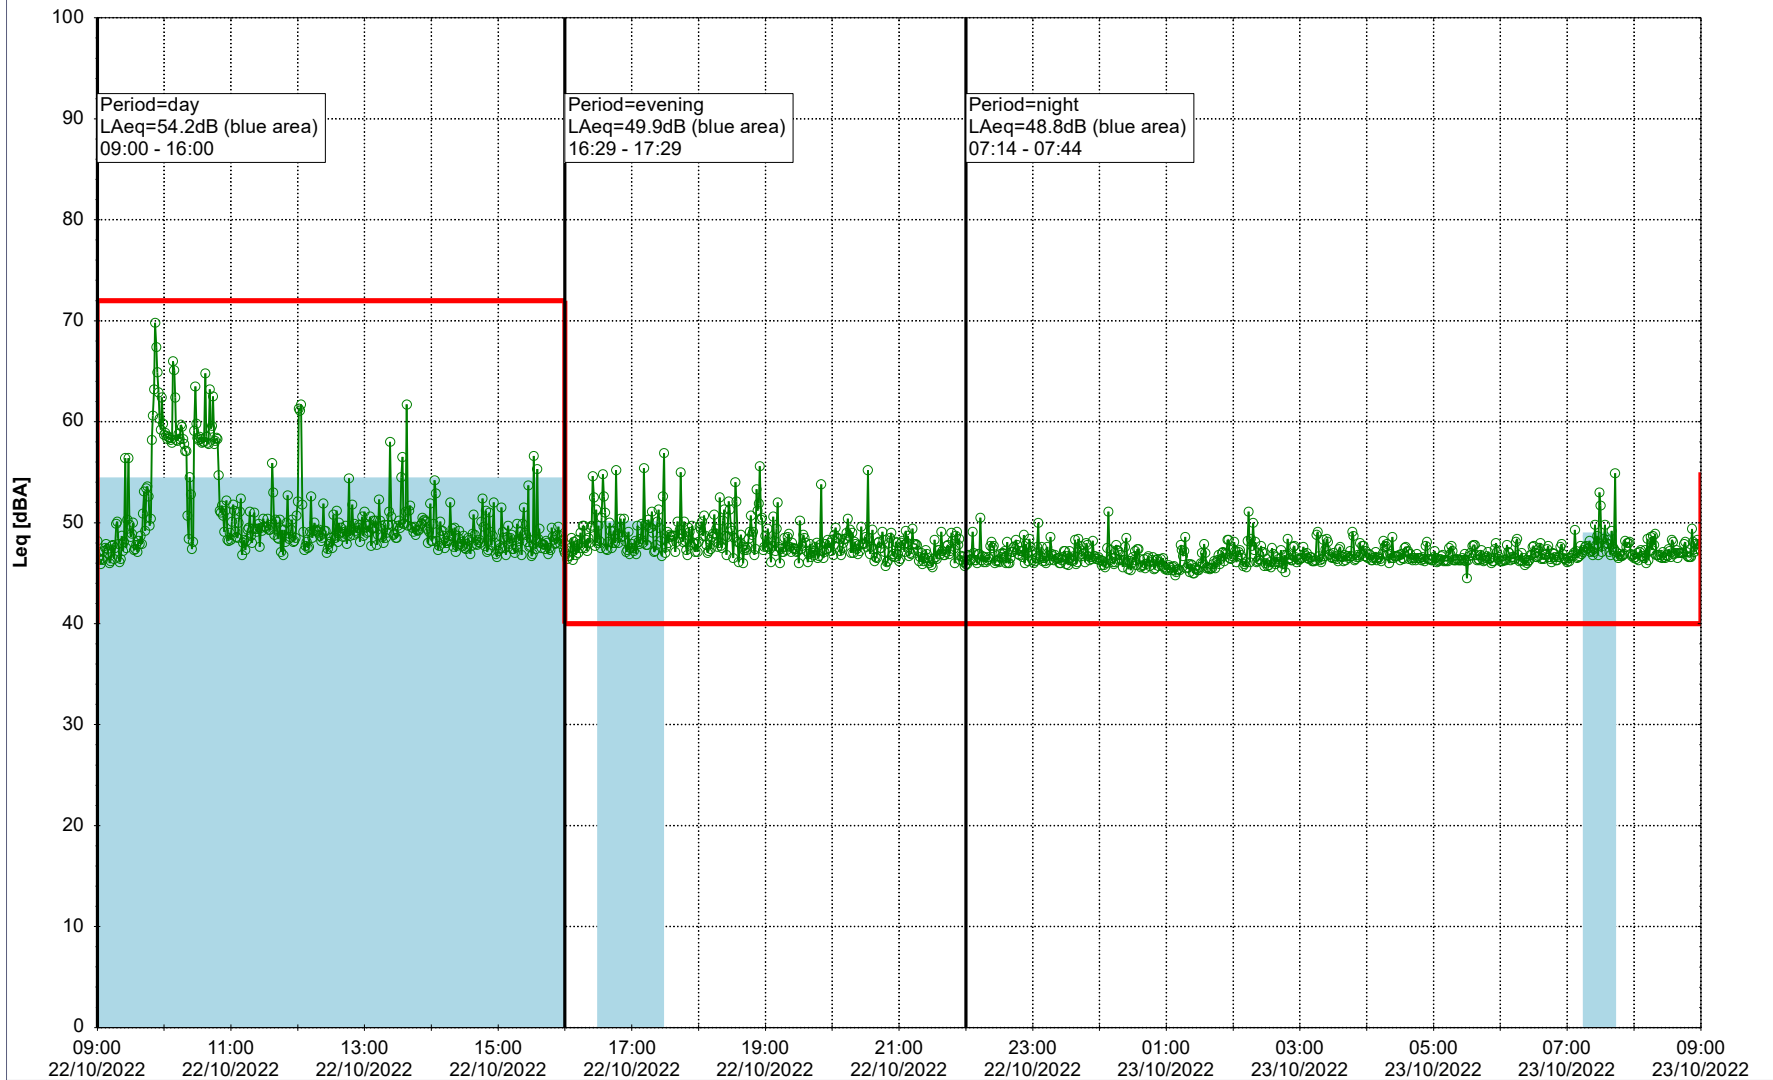

Noise Time Related Diagram

21/10/2022
22/10/2022

○○○○ MOP_NS01

Project: Kronos Sydhavnen
Construction: Mozarts Plads
Location: N-V

Plan View

Remarks

...

Noise Time Related Diagram

22/10/2022
23/10/2022

○○○ MOP_NS01

Project: Kronos Sydhavnen
Construction: Mozarts Plads
Location: N-V

Plan View

Remarks

...

Noise Time Related Diagram

23/10/2022
24/10/2022