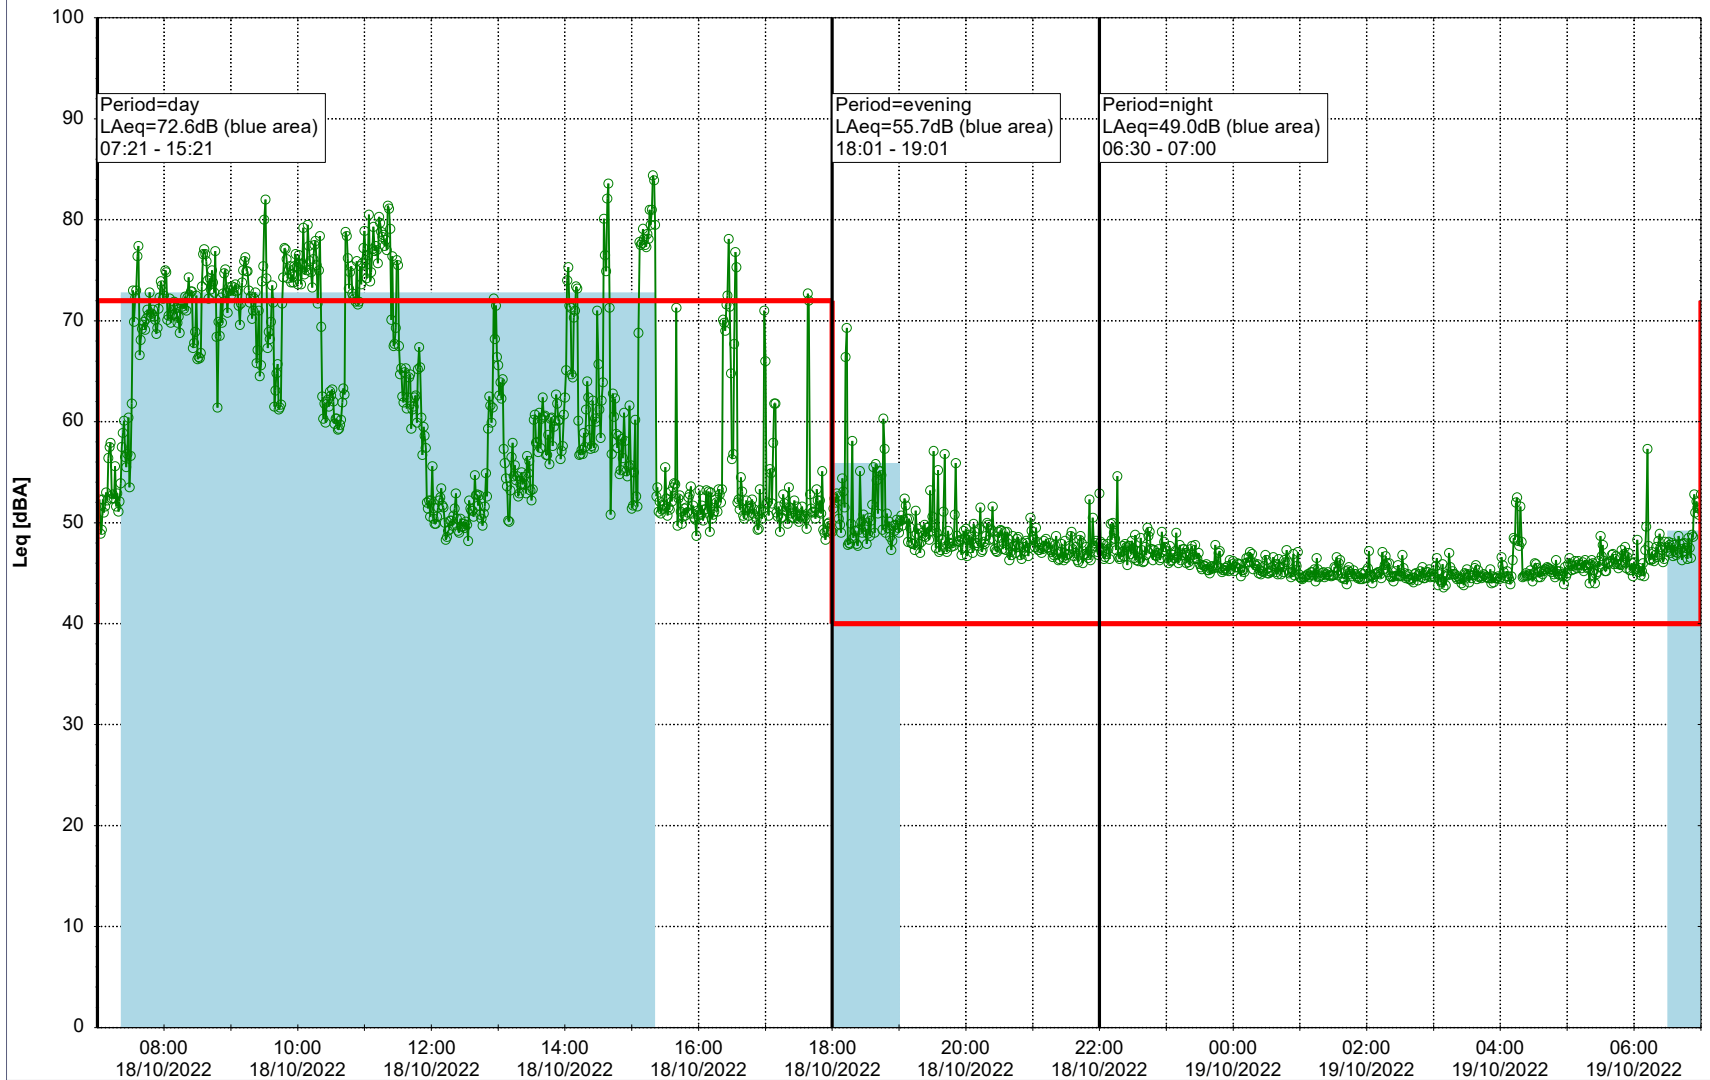

Plan View

Remarks

...

Noise Time Related Diagram

18/10/2022
19/10/2022

○○○○ MOP_NS01

Project: Kronos Sydhavnen
Construction: Mozarts Plads
Location: N-V

Plan View

Remarks

...

Noise Time Related Diagram

19/10/2022
20/10/2022

○○○ MOP_NS01

Project: Kronos Sydhavnen
Construction: Mozarts Plads
Location: N-V

20/10/2022
21/10/2022

Plan View

Noise Time Related Diagram

oooo MOP_NS01

Remarks

...

Project: Kronos Sydhavnen
Construction: Mozarts Plads
Location: N-V

Plan View

Remarks

...