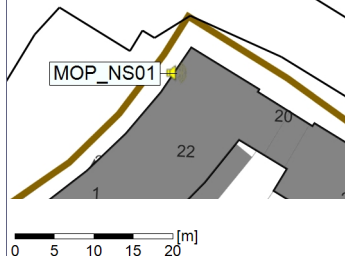

Remarks

...

Noise Time Related Diagram

19/10/2022
20/10/2022

○○○ MOP_NS01

Project: Kronos Sydhavnen
Construction: Mozarts Plads
Location: N-V

20/10/2022
21/10/2022

Plan View