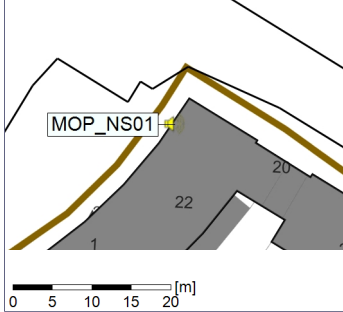

Noise Time Related Diagram

21/10/2022
22/10/2022

○○○○ MOP_NS01

Project: Kronos Sydhavnen
Construction: Mozarts Plads
Location: N-V

Plan View

Remarks

...

Noise Time Related Diagram