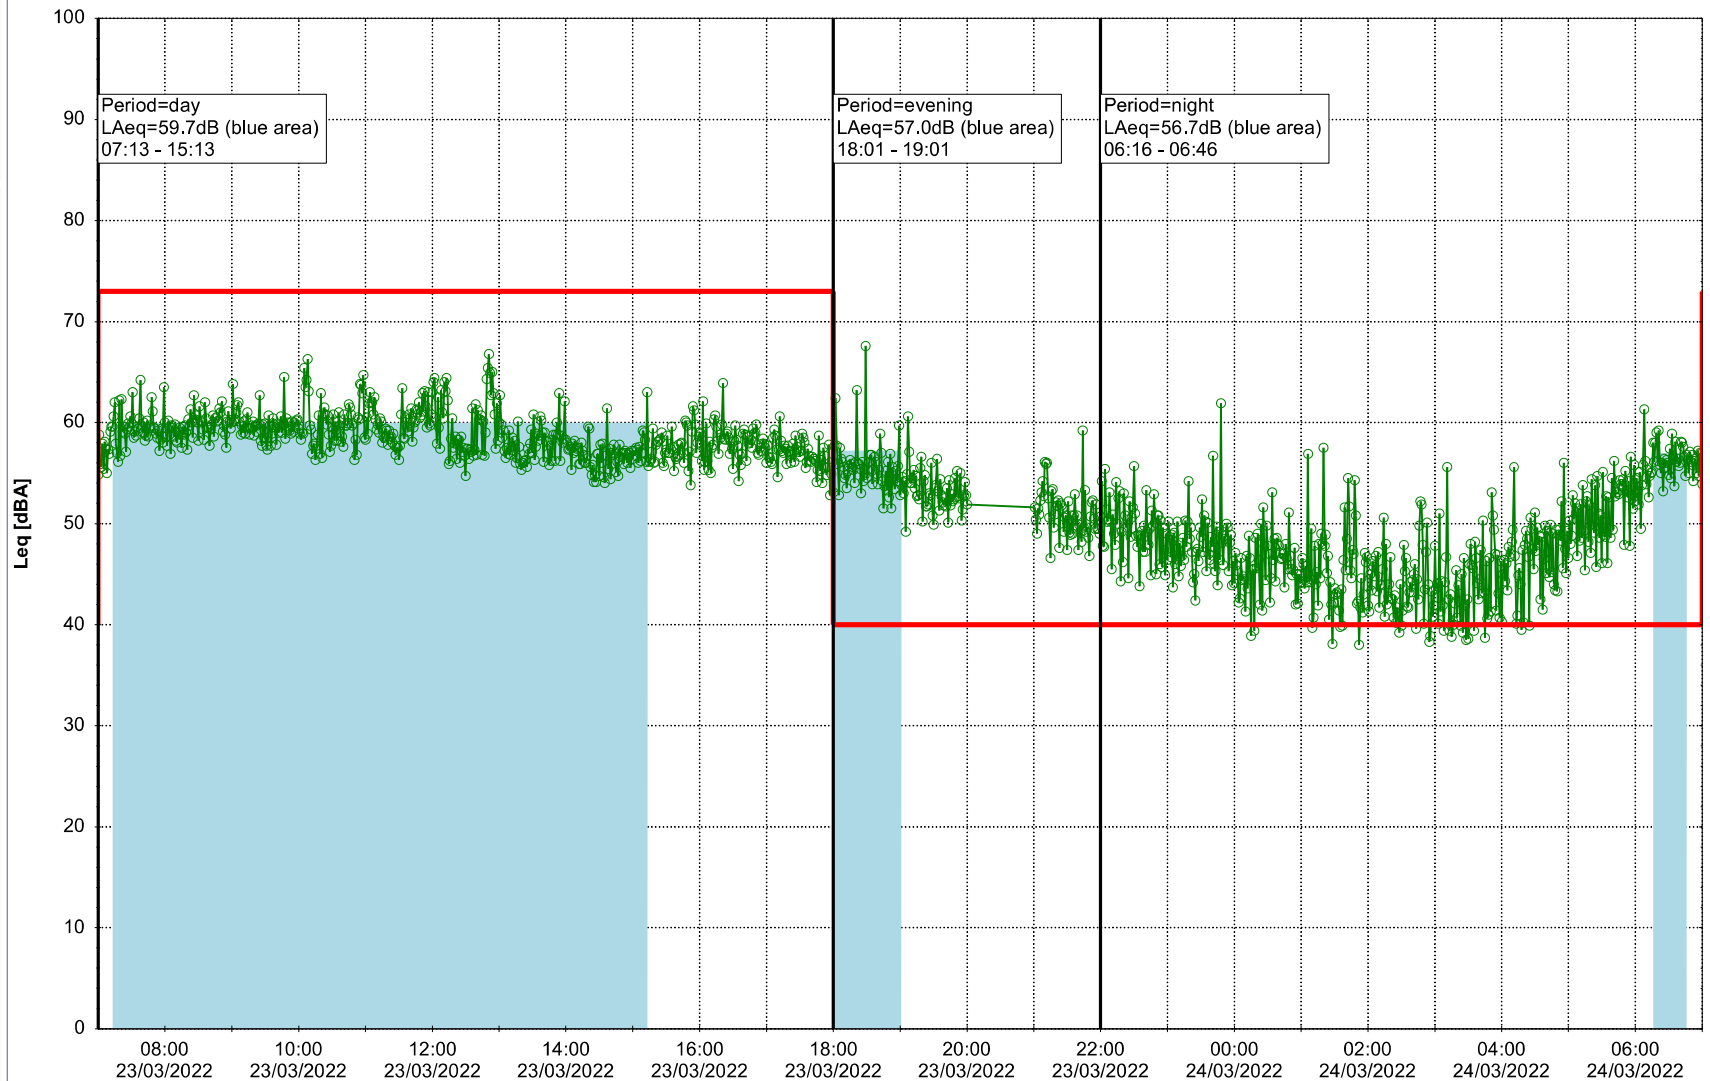

Plan View

Remarks

...

Noise Time Related Diagram

22/03/2022
23/03/2022

○ ○ ○ ○ HOL_NS01

Project: Kronos Sydhavnen
Construction: Havneholmen
Location: N-V

Plan View

Remarks

...

Noise Time Related Diagram

23/03/2022
24/03/2022

○ ○ ○ ○ HOL_NS01

Project: Kronos Sydhavnen
Construction: Havneholmen
Location: N-V

Plan View

Remarks