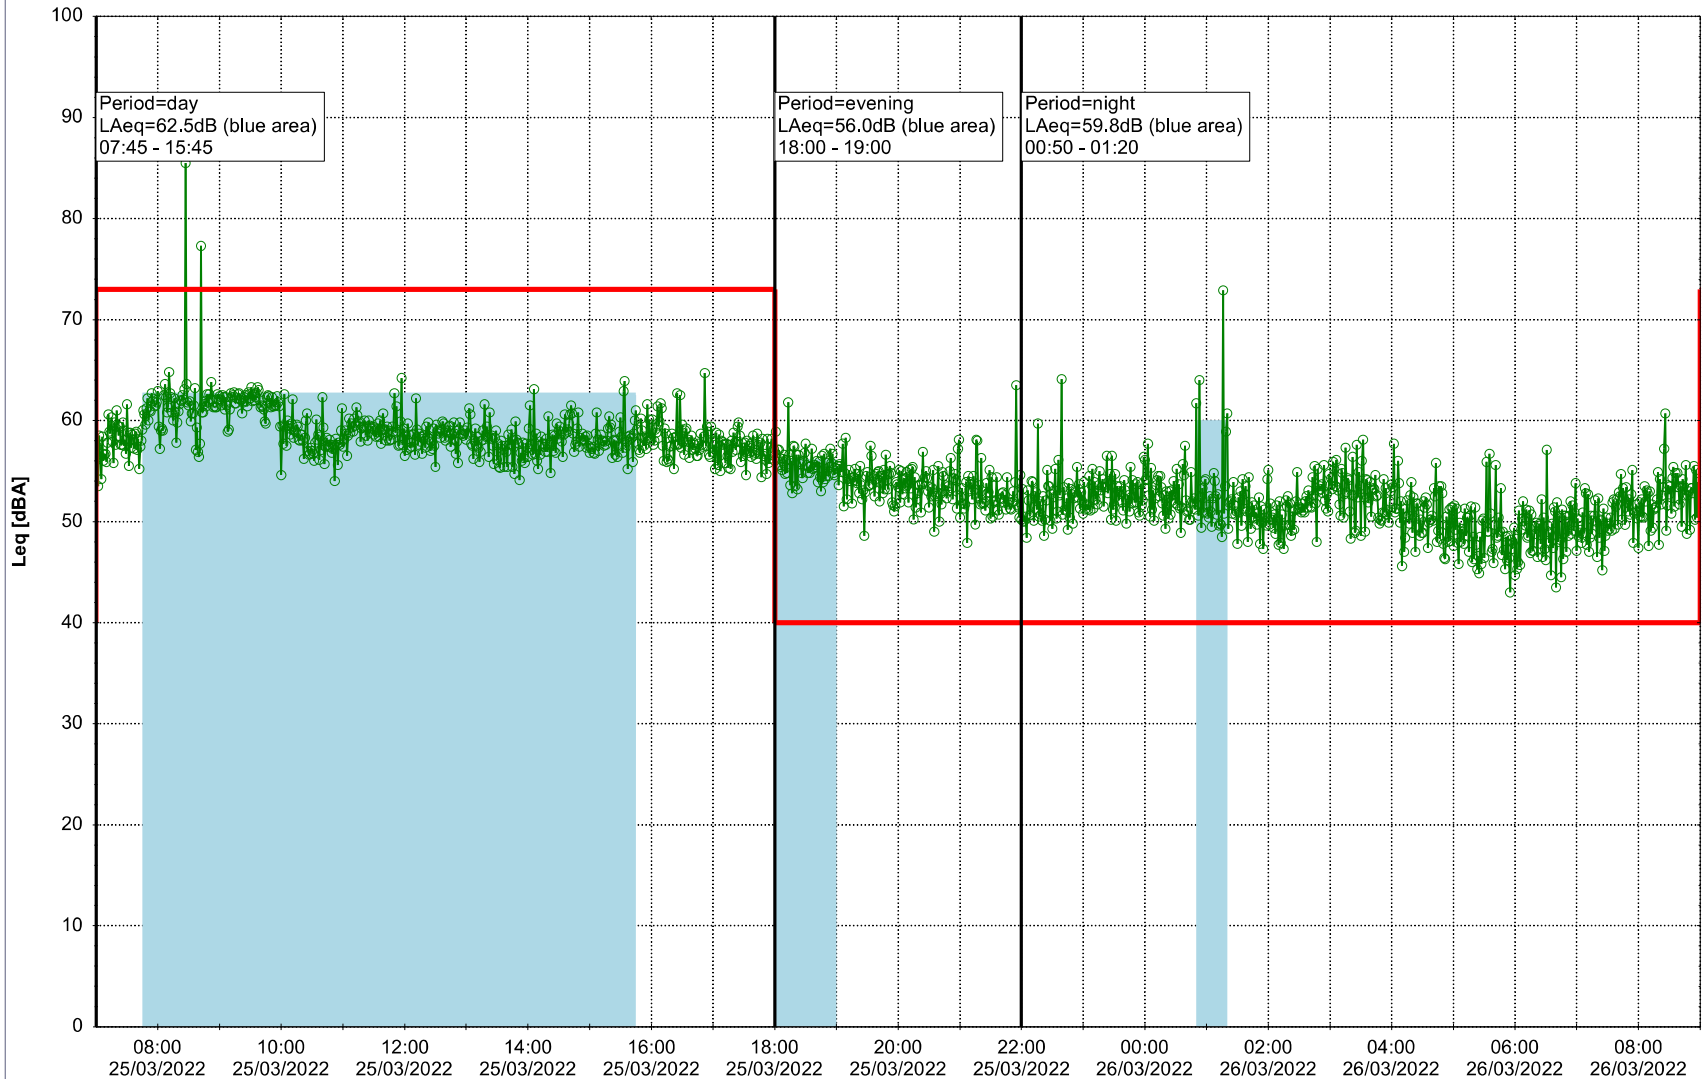

...

Noise Time Related Diagram

24/03/2022
25/03/2022

○○○○ HOL_NS01

Project: Kronos Sydhavnen
Construction: Havneholmen
Location: N-V

Plan View

Remarks

...

Noise Time Related Diagram

25/03/2022
26/03/2022

○ ○ ○ ○ HOL_NS01

Project: Kronos Sydhavnen
Construction: Havneholmen
Location: N-V

Plan View

Remarks

...

Noise Time Related Diagram