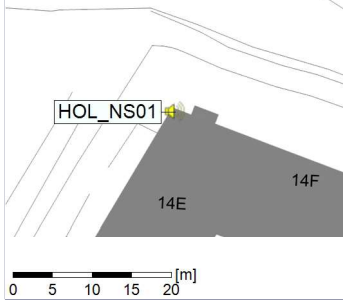

Plan View

Remarks

...

Noise Time Related Diagram

22/03/2022
23/03/2022

○ ○ ○ ○ HOL_NS01

Project: Kronos Sydhavnen
Construction: Havneholmen
Location: N-V

Plan View