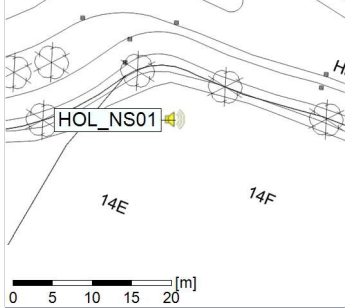

Noise Time Related Diagram

25/03/2022
26/03/2022

○ ○ ○ ○ HOL_NS01

Project: Kronos Sydhavnen
Construction: Havneholmen
Location: N-V

Plan View

Remarks

...

Noise Time Related Diagram