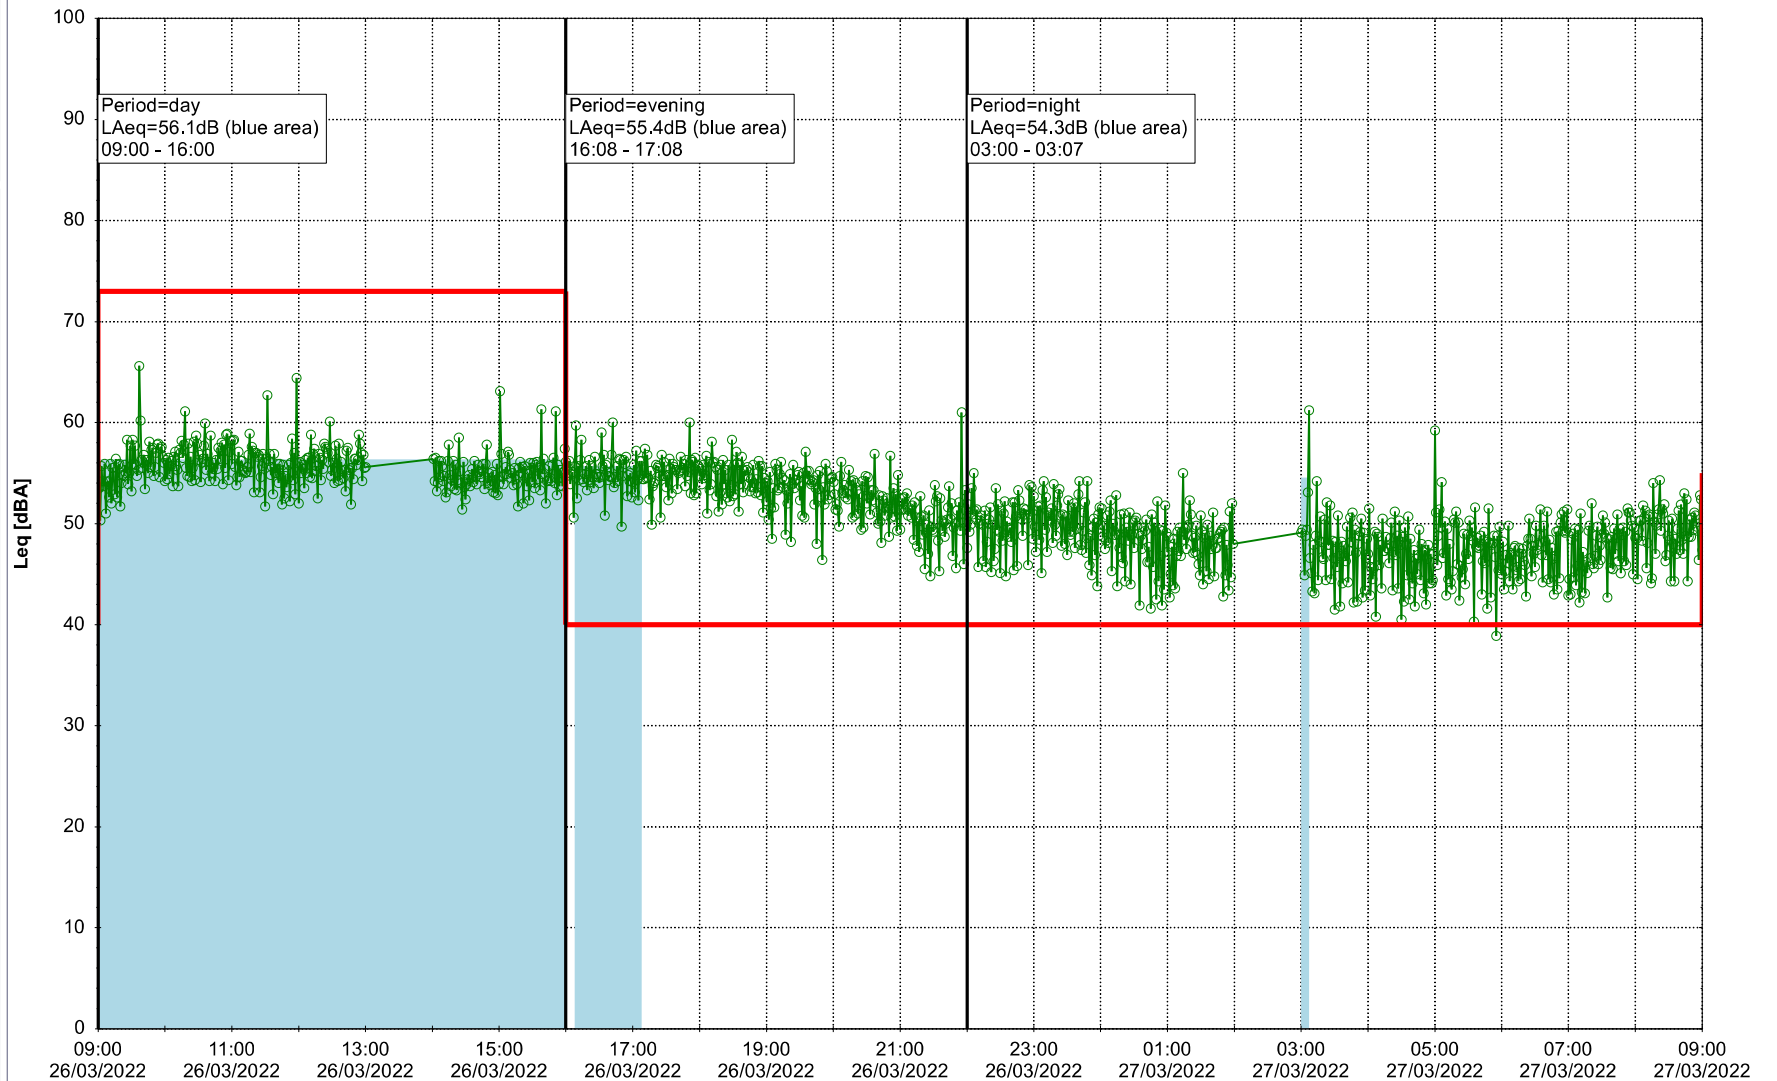

Noise Time Related Diagram

25/03/2022
26/03/2022

○ ○ ○ ○ HOL_NS01

Project: Kronos Sydhavnen
Construction: Havneholmen
Location: N-V

Plan View

Remarks

...

Noise Time Related Diagram

26/03/2022
27/03/2022

○ ○ ○ ○ HOL_NS01

Project: Kronos Sydhavnen
Construction: Havneholmen
Location: N-V

Plan View

Remarks

...

Noise Time Related Diagram

27/03/2022
28/03/2022