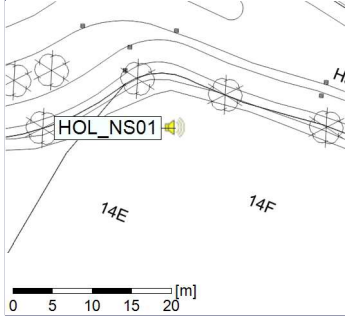

...

Noise Time Related Diagram

24/03/2022
25/03/2022

○○○○ HOL_NS01

Project: Kronos Sydhavnen
Construction: Havneholmen
Location: N-V

Plan View

Remarks

...

Noise Time Related Diagram

25/03/2022
26/03/2022

○ ○ ○ ○ HOL_NS01

Project: Kronos Sydhavnen
Construction: Havneholmen
Location: N-V

Plan View

Remarks

...

Noise Time Related Diagram