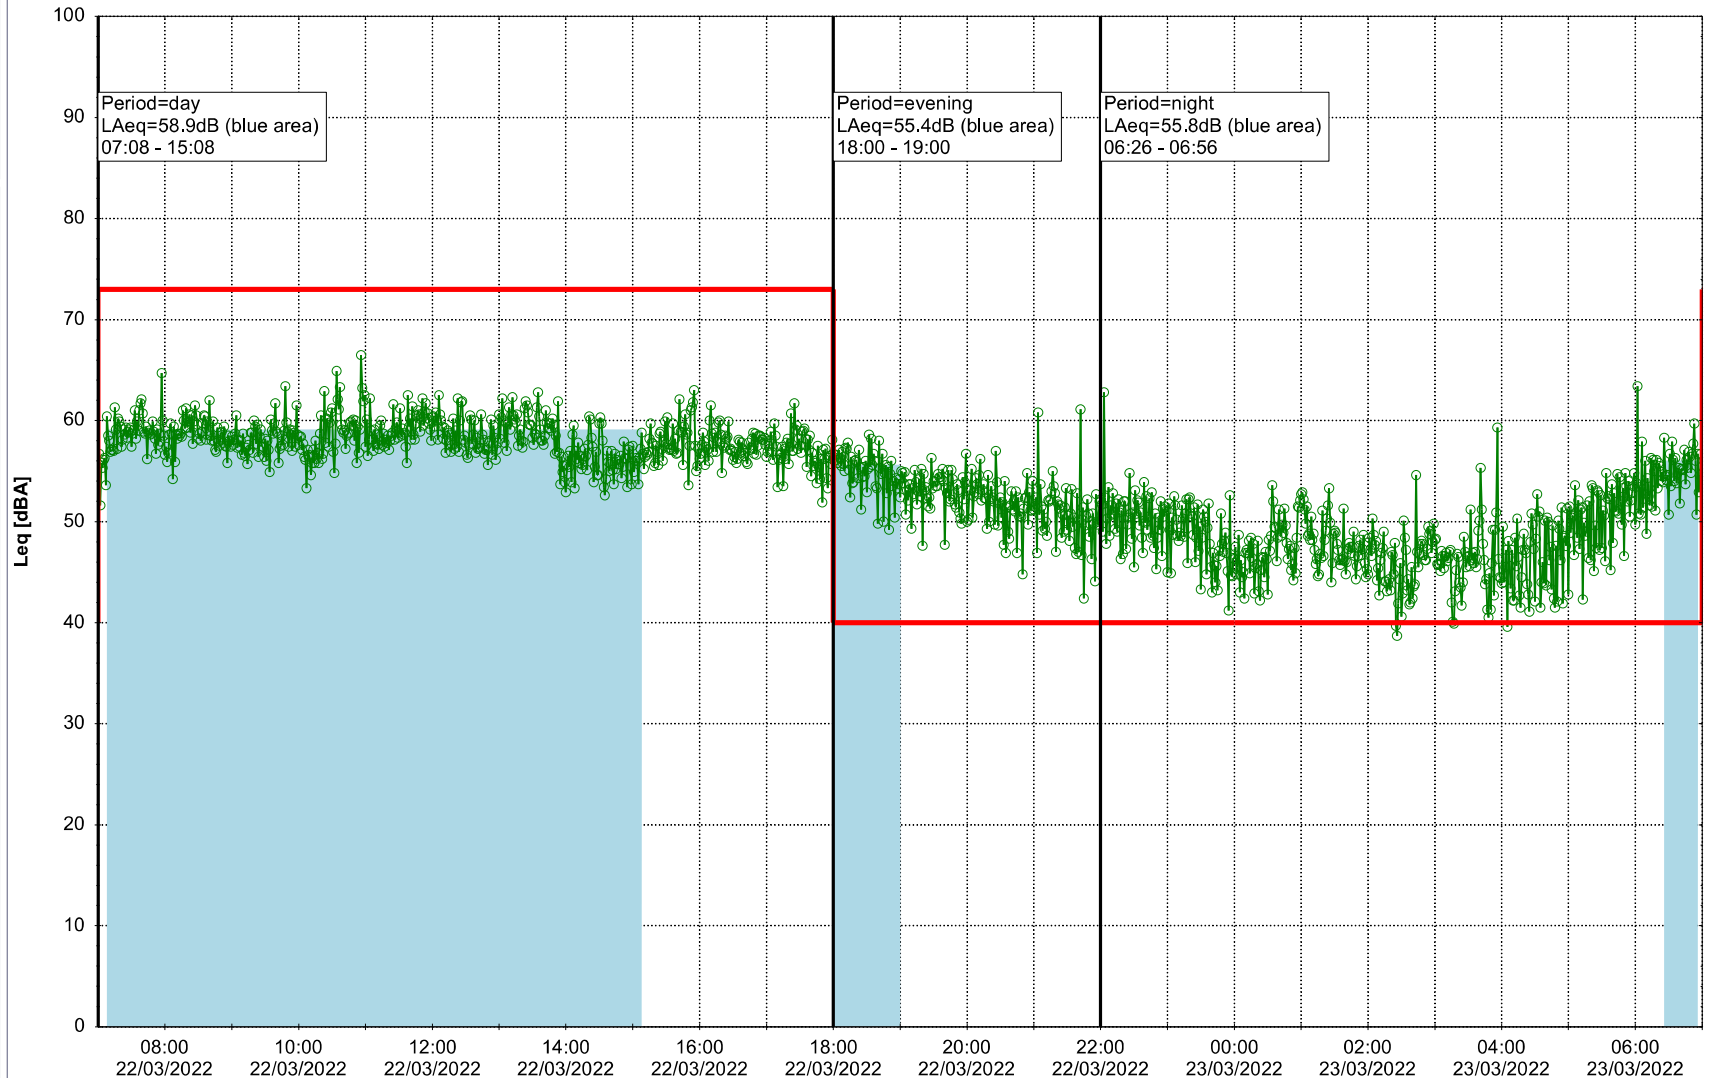

Plan View

Remarks

...

Noise Time Related Diagram

22/03/2022
23/03/2022

○ ○ ○ ○ HOL_NS01

Project: Kronos Sydhavnen
Construction: Havneholmen
Location: N-V

Plan View

Remarks

...

Noise Time Related Diagram

23/03/2022
24/03/2022

○ ○ ○ ○ HOL_NS01

Project: Kronos Sydhavnen
Construction: Havneholmen
Location: N-V

Plan View

Remarks

...

Noise Time Related Diagram

24/03/2022
25/03/2022

○○○○ HOL_NS01

Project: Kronos Sydhavnen
Construction: Havneholmen
Location: N-V

Plan View

Remarks

...

Noise Time Related Diagram

25/03/2022
26/03/2022

○ ○ ○ ○ HOL_NS01

Project: Kronos Sydhavnen
Construction: Havneholmen
Location: N-V

Plan View

Remarks

...

Noise Time Related Diagram