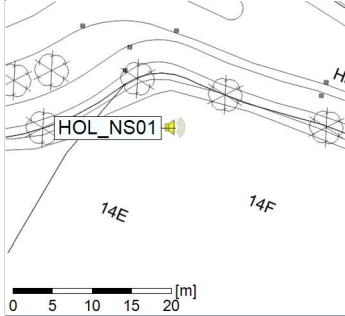

26/03/2022
27/03/2022

○ ○ ○ ○ HOL_NS01

Project: Kronos Sydhavnen
Construction: Havneholmen
Location: N-V

Plan View

Remarks

...

Noise Time Related Diagram

27/03/2022
28/03/2022