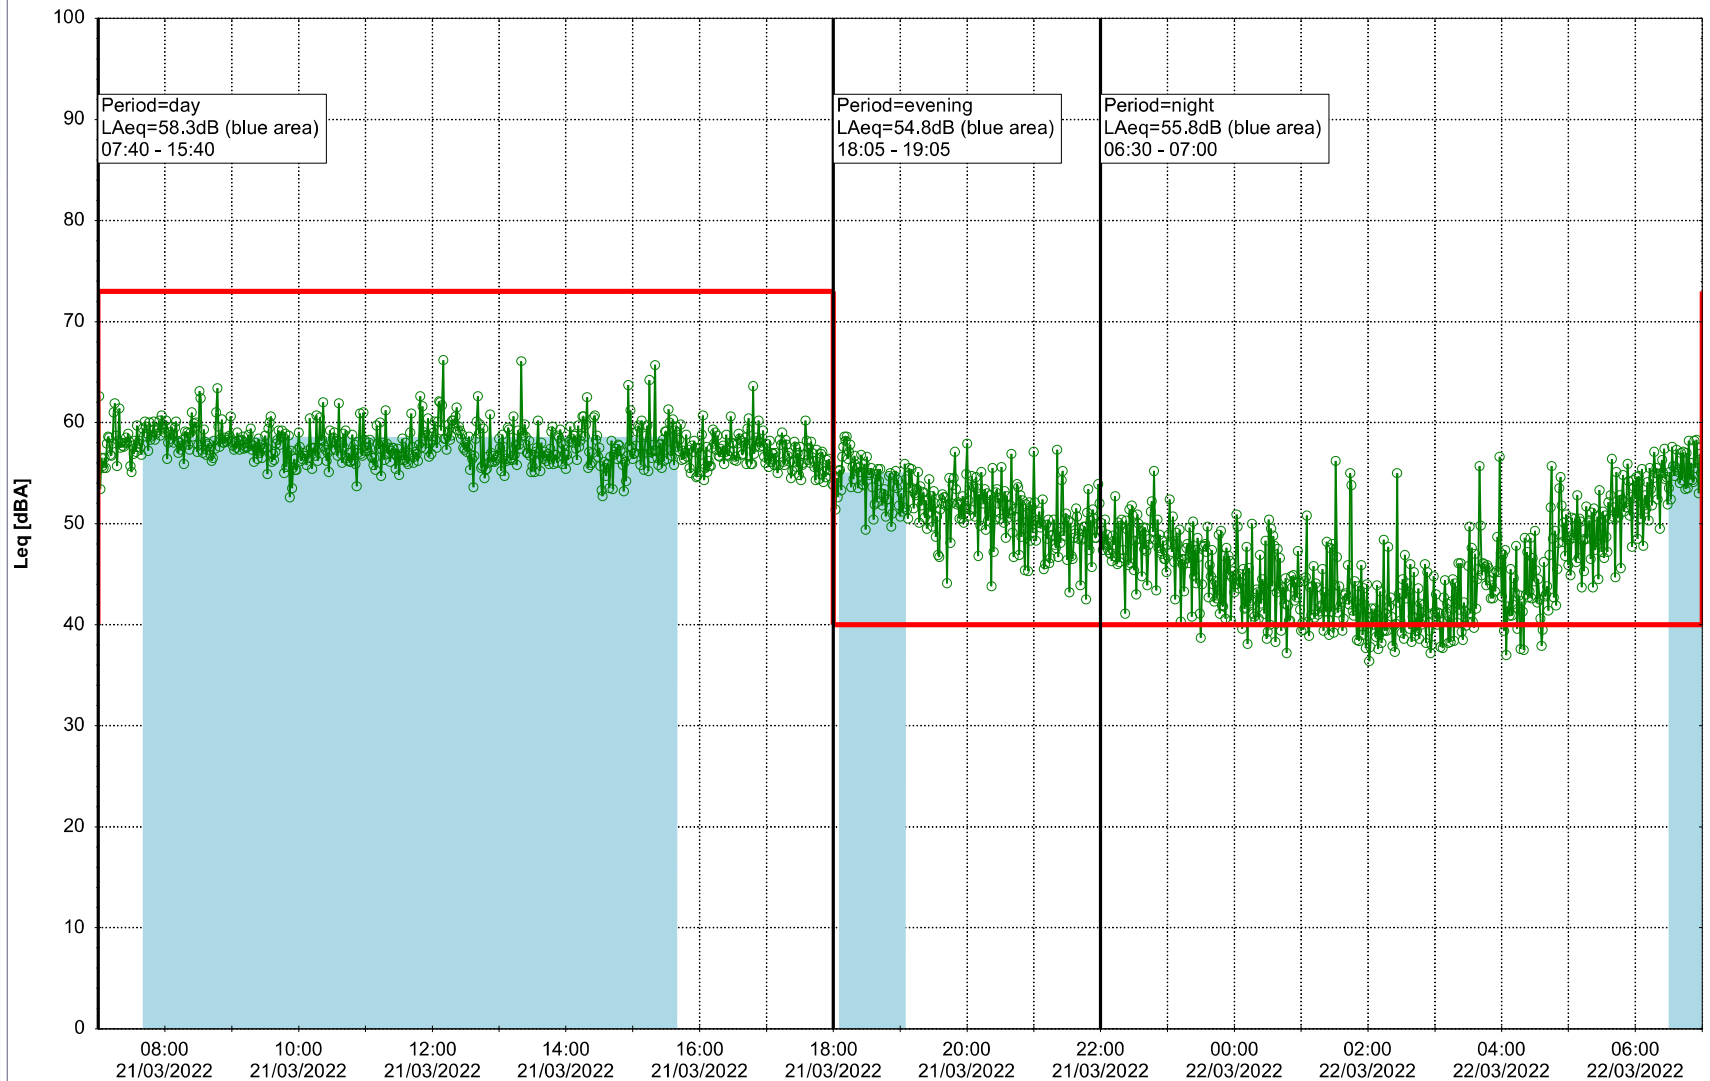

Project: Kronos Sydhavnen
Construction: Havneholmen
Location: N-V

Plan View

Remarks

...

Noise Time Related Diagram

21/03/2022
22/03/2022

○ ○ ○ ○ HOL_NS01

Project: Kronos Sydhavnen
Construction: Havneholmen
Location: N-V

Plan View

Remarks

...

Noise Time Related Diagram

22/03/2022
23/03/2022

○ ○ ○ ○ HOL_NS01

Project: Kronos Sydhavnen
Construction: Havneholmen
Location: N-V

Plan View

Remarks

...

Noise Time Related Diagram

23/03/2022
24/03/2022

○ ○ ○ ○ HOL_NS01

Project: Kronos Sydhavnen
Construction: Havneholmen
Location: N-V

Plan View

Remarks

Noise Time Related Diagram

25/03/2022
26/03/2022

○ ○ ○ ○ HOL_NS01

Project: Kronos Sydhavnen
Construction: Havneholmen
Location: N-V

Plan View

Remarks

...

Noise Time Related Diagram