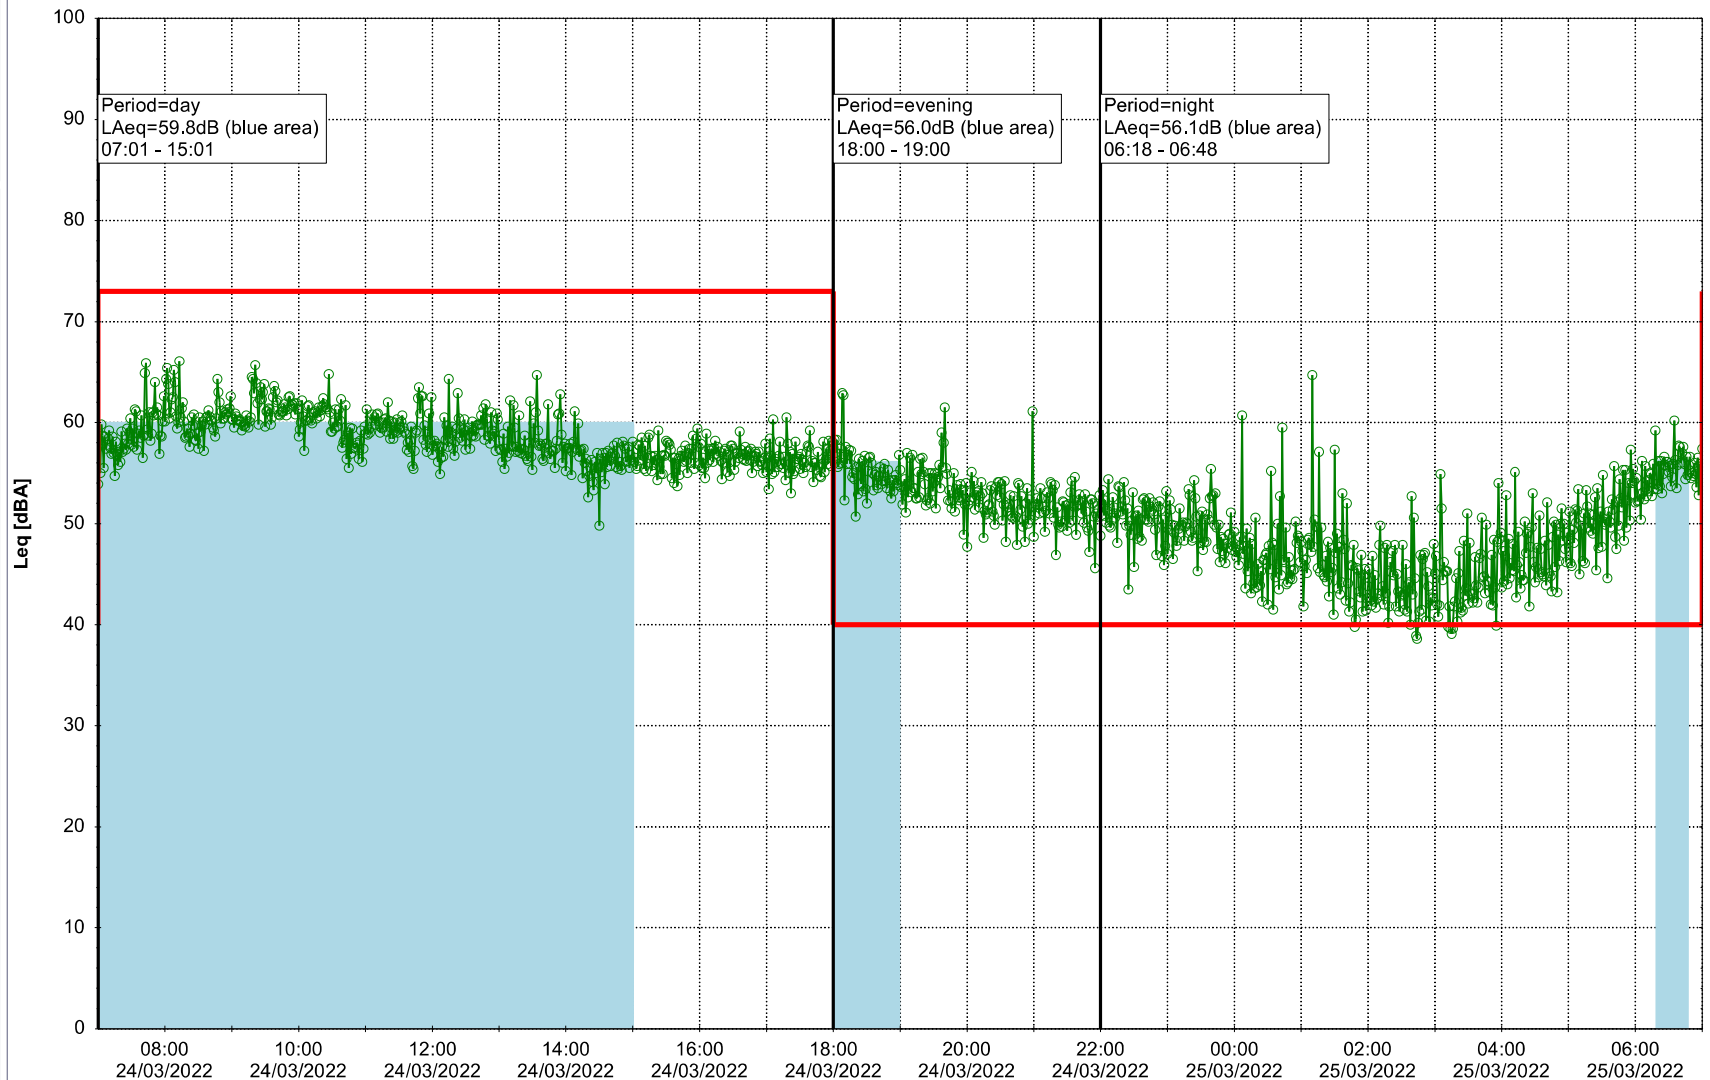

Remarks

...

Noise Time Related Diagram

23/03/2022
24/03/2022

○ ○ ○ ○ HOL_NS01

Project: Kronos Sydhavnen
Construction: Havneholmen
Location: N-V

Plan View

Remarks

...

Noise Time Related Diagram

24/03/2022
25/03/2022

○○○○ HOL_NS01

Project: Kronos Sydhavnen
Construction: Havneholmen
Location: N-V

Plan View

Remarks

...

Noise Time Related Diagram

25/03/2022
26/03/2022

○ ○ ○ ○ HOL_NS01

Project: Kronos Sydhavnen
Construction: Havneholmen
Location: N-V

Plan View

Remarks

...

Noise Time Related Diagram