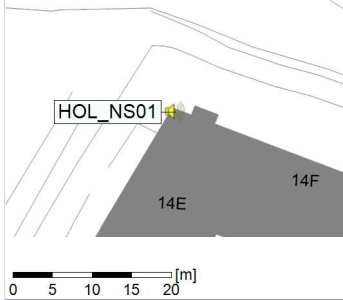

Remarks

...

Noise Time Related Diagram

23/03/2022
24/03/2022

○ ○ ○ ○ HOL_NS01

Project: Kronos Sydhavnen
Construction: Havneholmen
Location: N-V

Plan View

Remarks