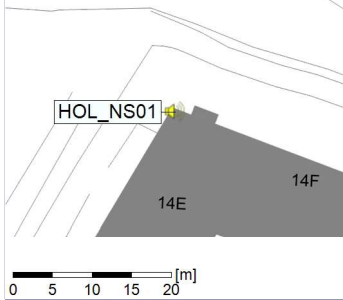

Project: Kronos Sydhavnen
Construction: Havneholmen
Location: N-V

Plan View

Remarks

...

Noise Time Related Diagram

21/03/2022
22/03/2022

○ ○ ○ ○ HOL_NS01

Project: Kronos Sydhavnen
Construction: Havneholmen
Location: N-V

Plan View

Remarks

...

Noise Time Related Diagram

22/03/2022
23/03/2022

○ ○ ○ ○ HOL_NS01

Project: Kronos Sydhavnen
Construction: Havneholmen
Location: N-V

Plan View