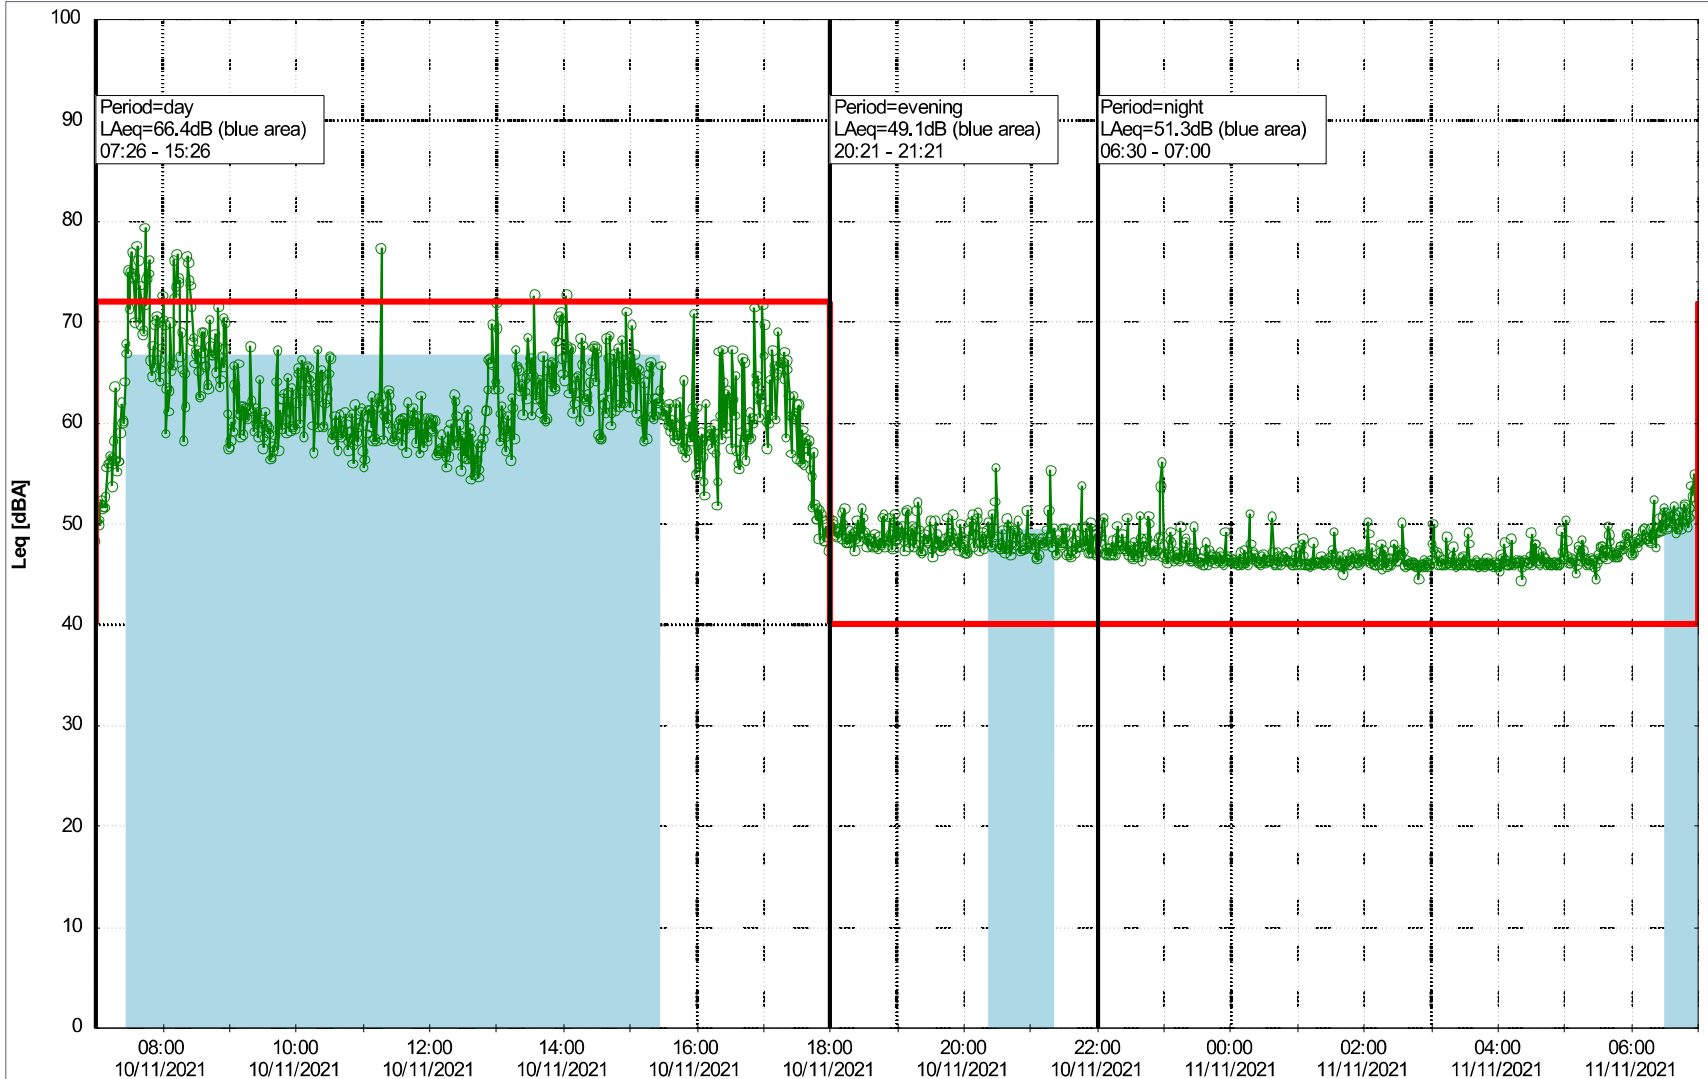

Plan View

Remarks

...

Noise Time Related Diagram

09/11/2021
10/11/2021

○○○○ MOP_NS01

Project: Kronos Sydhavnen
Construction: Mozarts Plads
Location: N-V

Plan View

Remarks

...

Noise Time Related Diagram

10/11/2021
11/11/2021

○○○○ MOP_NS01

Project: Kronos Sydhavnen
Construction: Mozarts Plads
Location: N-V

Plan View

Remarks