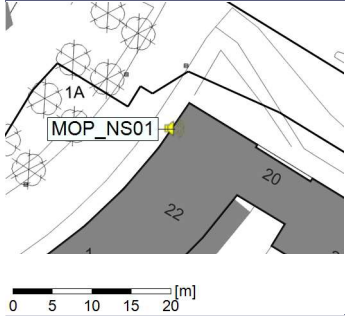

13/11/2021
14/11/2021

○○○○ MOP_NS01

Project: Kronos Sydhavnen
Construction: Mozarts Plads
Location: N-V

Plan View

Remarks

...

Noise Time Related Diagram

14/11/2021
15/11/2021