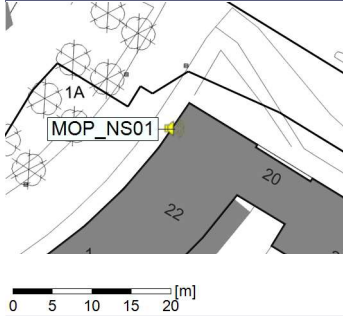

Project: Kronos Sydhavnen
Construction: Mozarts Plads
Location: N-V

Plan View

Remarks

...

Noise Time Related Diagram

08/11/2021
09/11/2021

○○○ MOP_NS01

Project: Kronos Sydhavnen
Construction: Mozarts Plads
Location: N-V