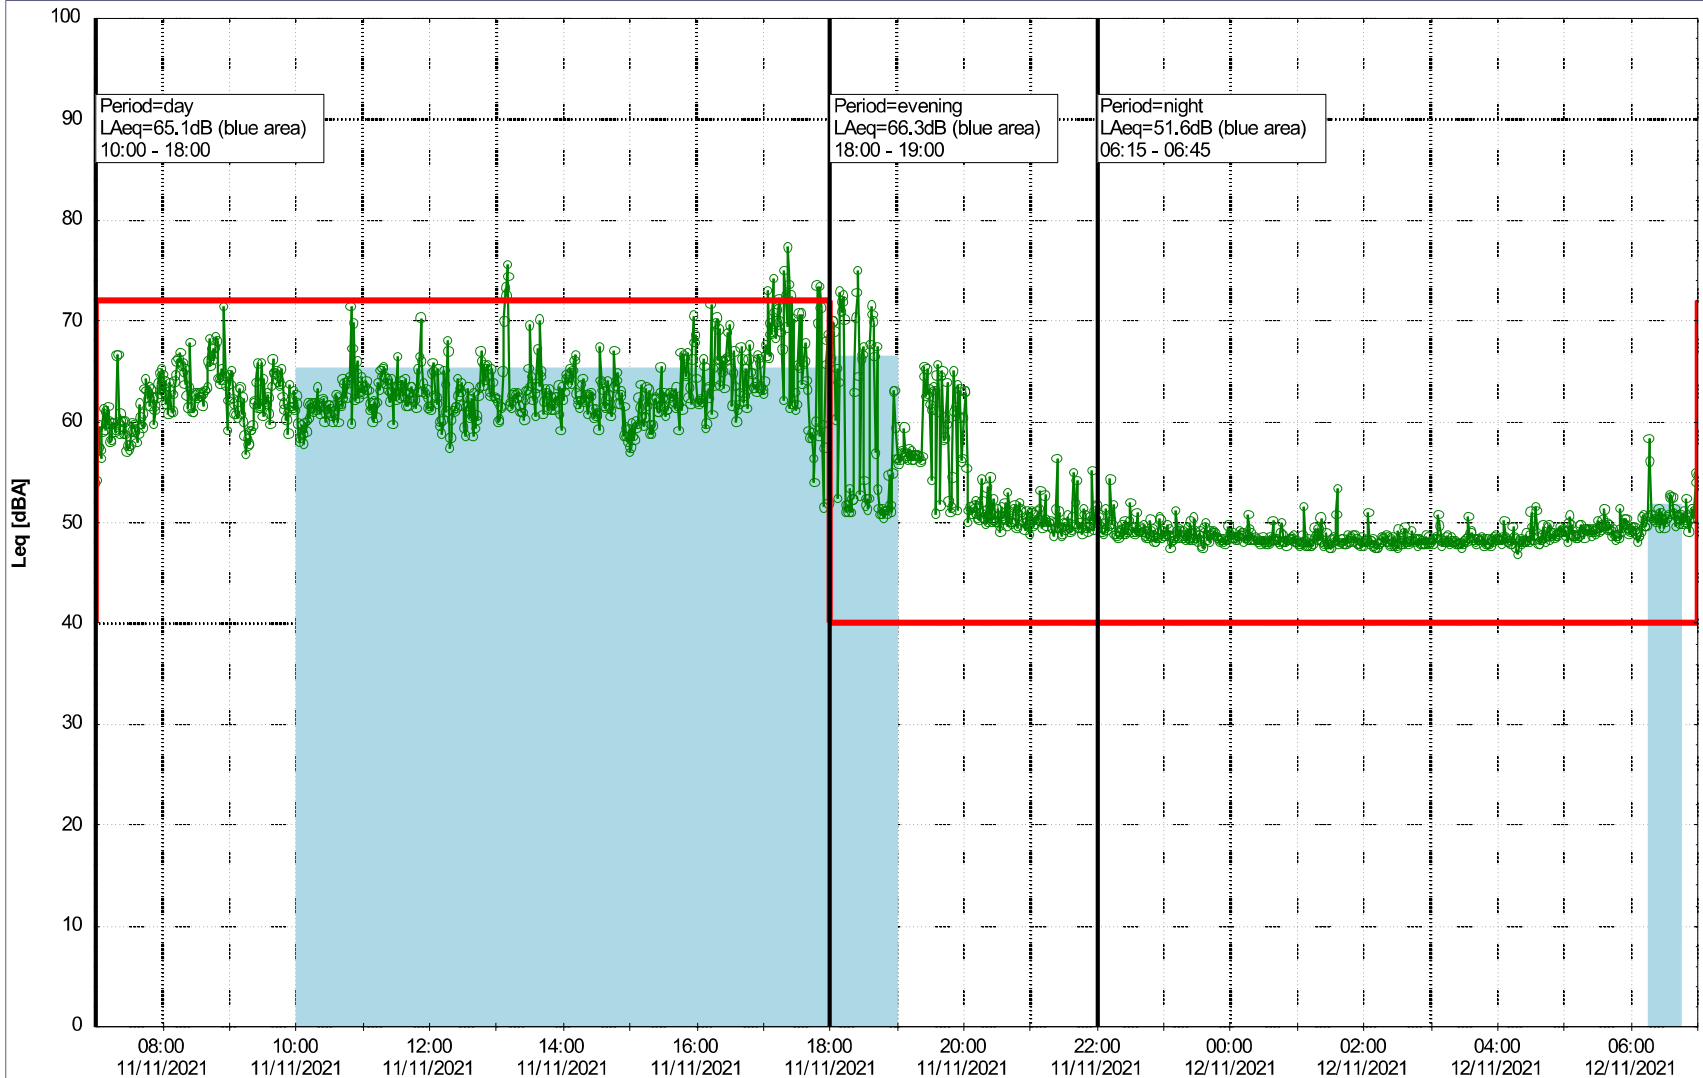

Remarks

...

Noise Time Related Diagram

10/11/2021
11/11/2021

○○○○ MOP_NS01

Project: Kronos Sydhavnen
Construction: Mozarts Plads
Location: N-V

Plan View

Remarks

...

Noise Time Related Diagram

11/11/2021
12/11/2021

○○○○ MOP_NS01

Project: Kronos Sydhavnen
Construction: Mozarts Plads
Location: N-V

Plan View

Remarks

...

Noise Time Related Diagram

12/11/2021
13/11/2021

○○○○ MOP_NS01

Project: Kronos Sydhavnen
Construction: Mozarts Plads
Location: N-V

Plan View

Remarks

...

Noise Time Related Diagram