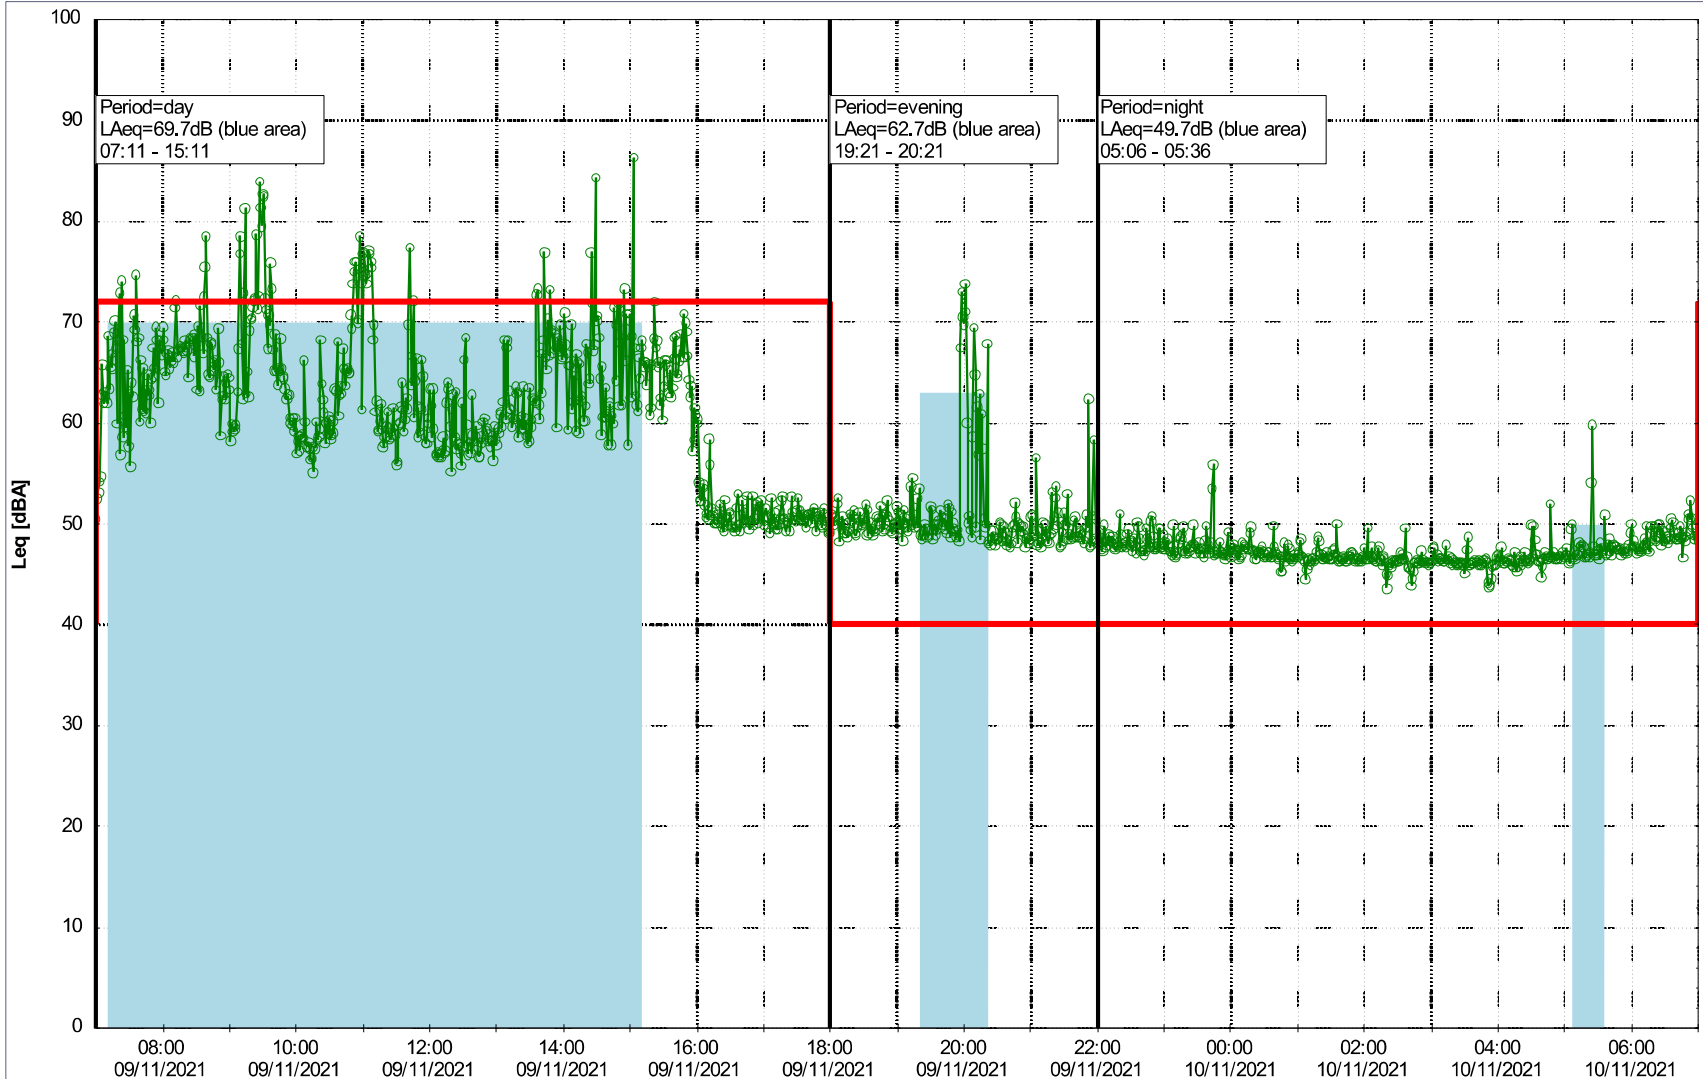

Plan View

Remarks

...

Noise Time Related Diagram

09/11/2021
10/11/2021

○○○○ MOP_NS01

Project: Kronos Sydhavnen
Construction: Mozarts Plads
Location: N-V

Plan View