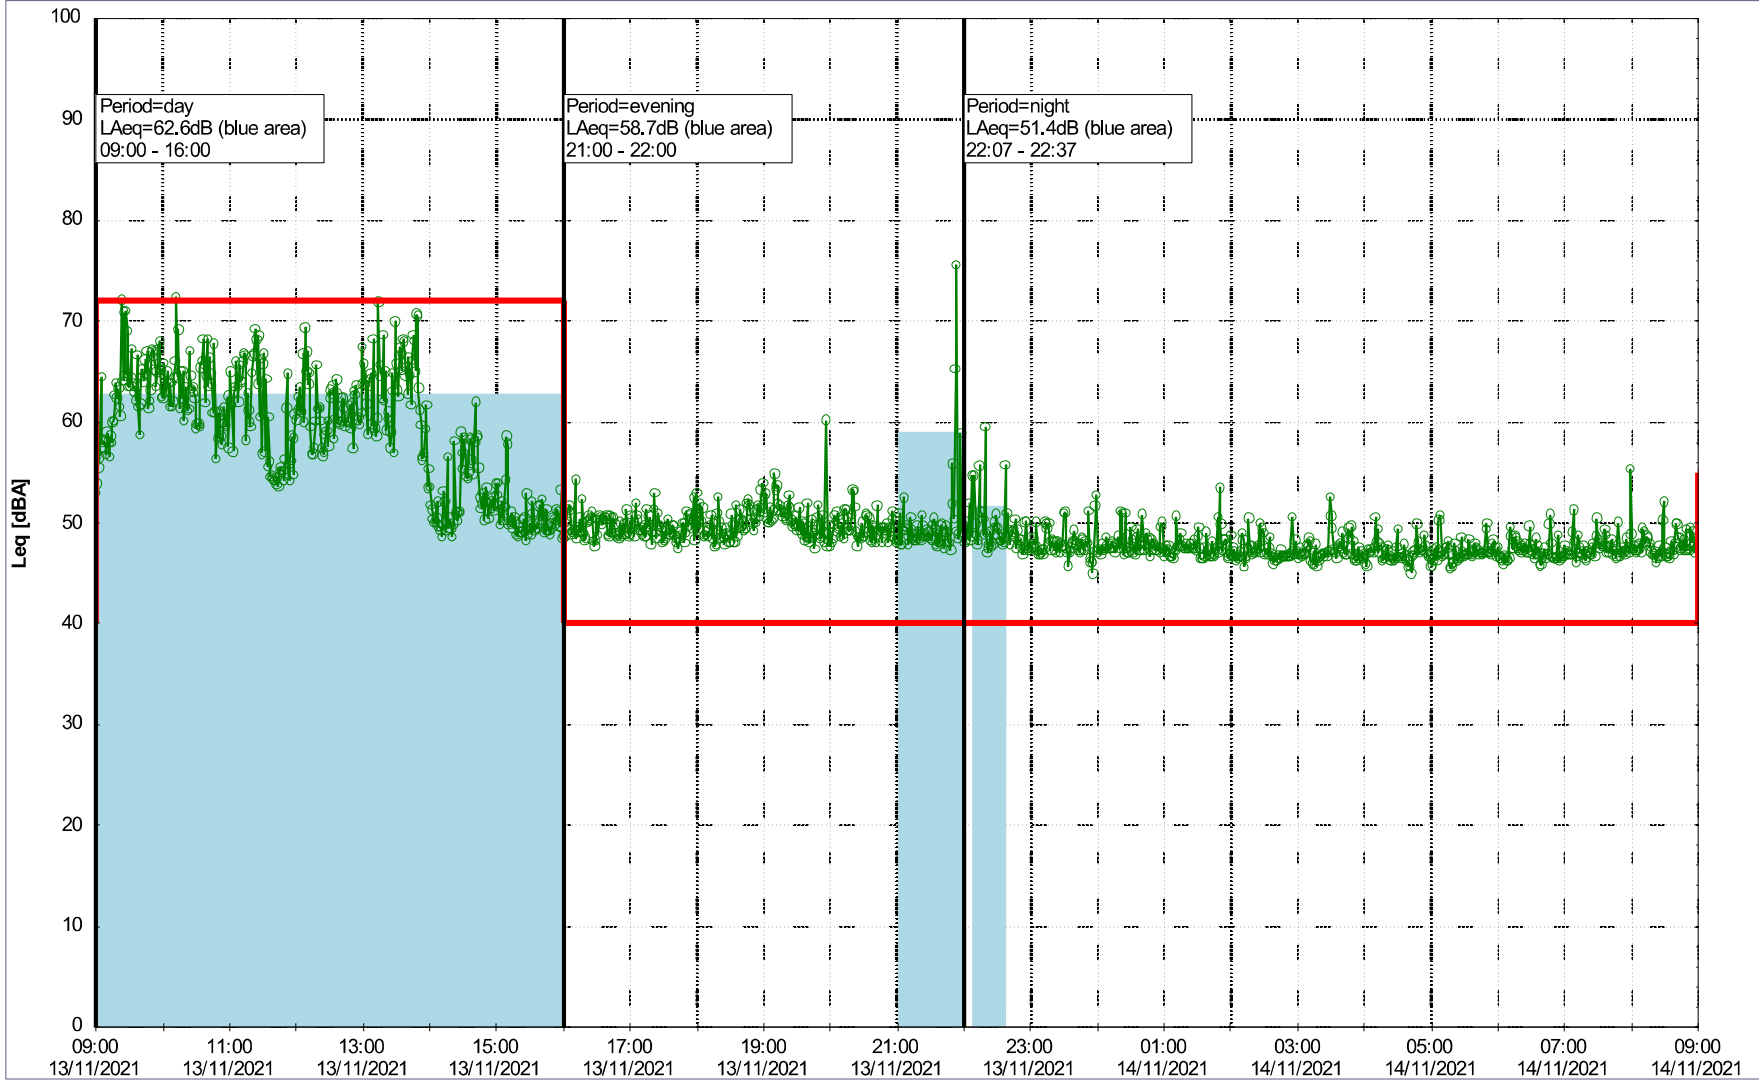

Noise Time Related Diagram

12/11/2021
13/11/2021

○○○○ MOP_NS01

Project: Kronos Sydhavnen
Construction: Mozarts Plads
Location: N-V

Plan View

Remarks

...

Noise Time Related Diagram

13/11/2021
14/11/2021

○○○○ MOP_NS01

Project: Kronos Sydhavnen
Construction: Mozarts Plads
Location: N-V

Plan View

Remarks

...

Noise Time Related Diagram

14/11/2021
15/11/2021