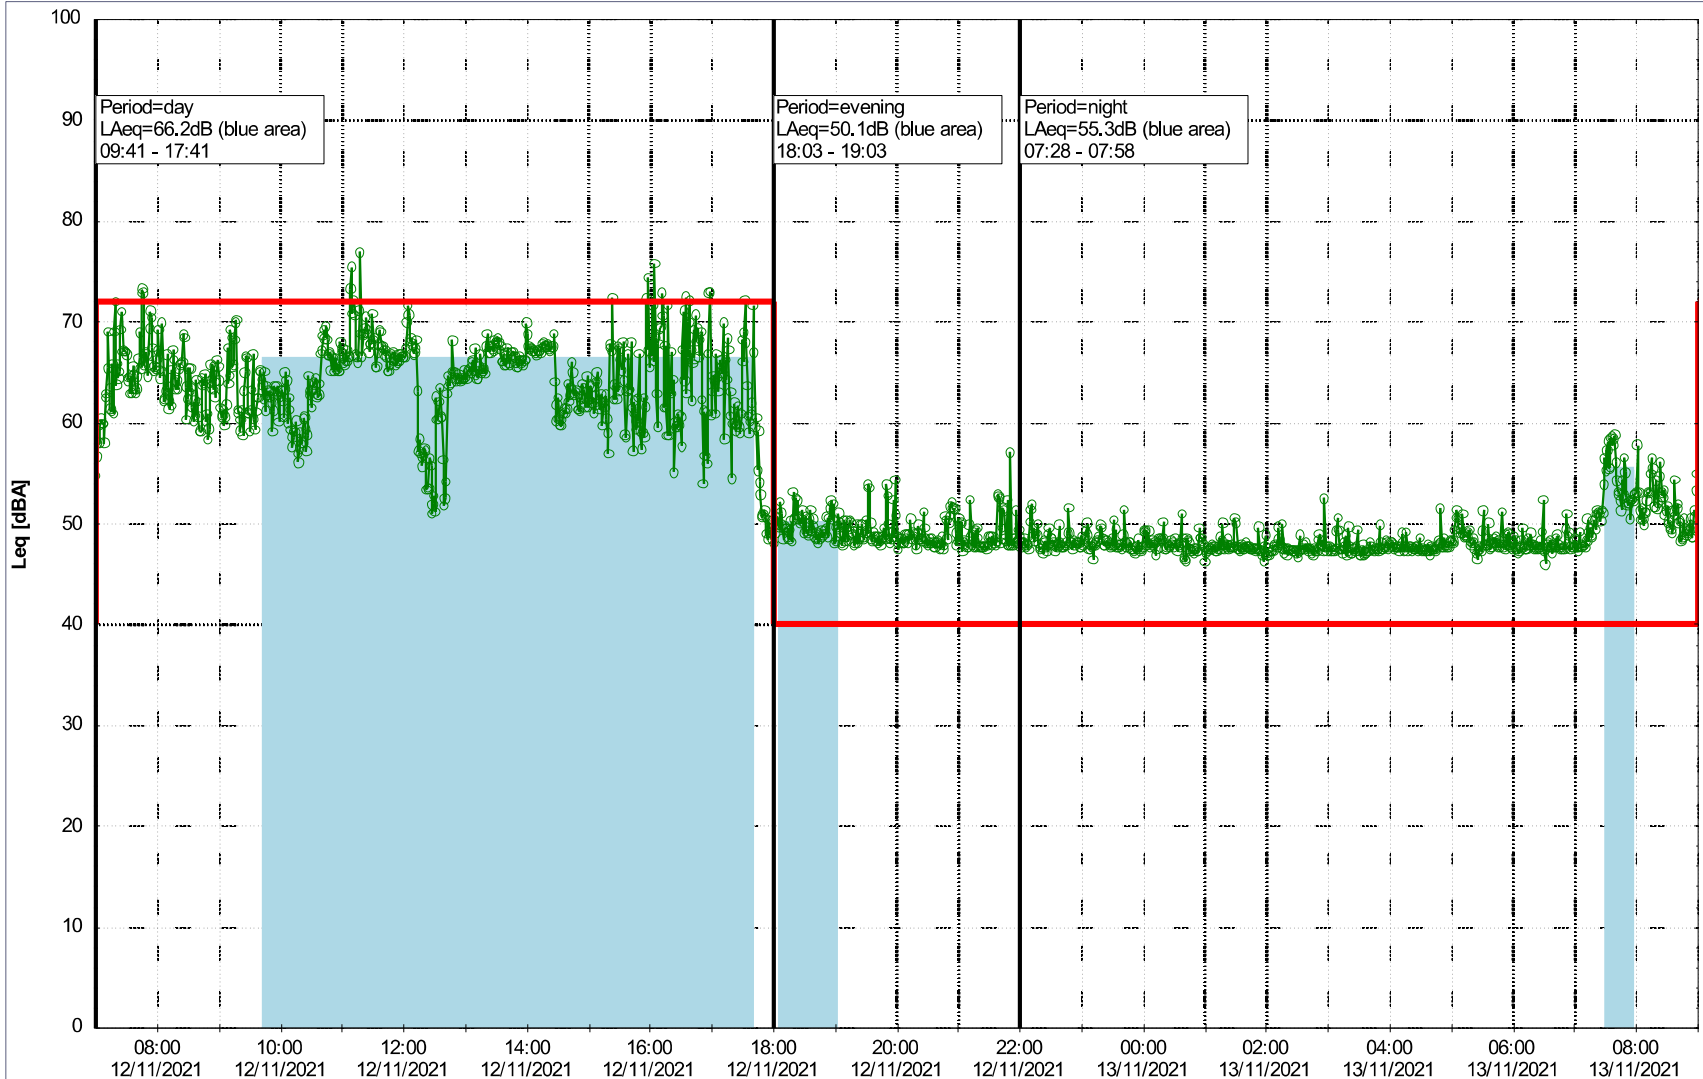

...

Noise Time Related Diagram

11/11/2021
12/11/2021

○○○○ MOP_NS01

Project: Kronos Sydhavnen
Construction: Mozarts Plads
Location: N-V

Plan View

Remarks

...

Noise Time Related Diagram

12/11/2021
13/11/2021

○○○○ MOP_NS01

Project: Kronos Sydhavnen
Construction: Mozarts Plads
Location: N-V

Plan View

Remarks

...

Noise Time Related Diagram