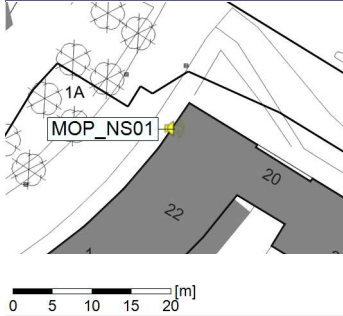

Remarks

...

Noise Time Related Diagram

10/11/2021
11/11/2021

○○○○ MOP_NS01

Project: Kronos Sydhavnen
Construction: Mozarts Plads
Location: N-V

Plan View

Remarks