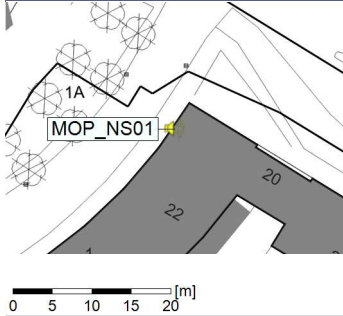

Project: Kronos Sydhavnen
Construction: Mozarts Plads
Location: N-V

Plan View