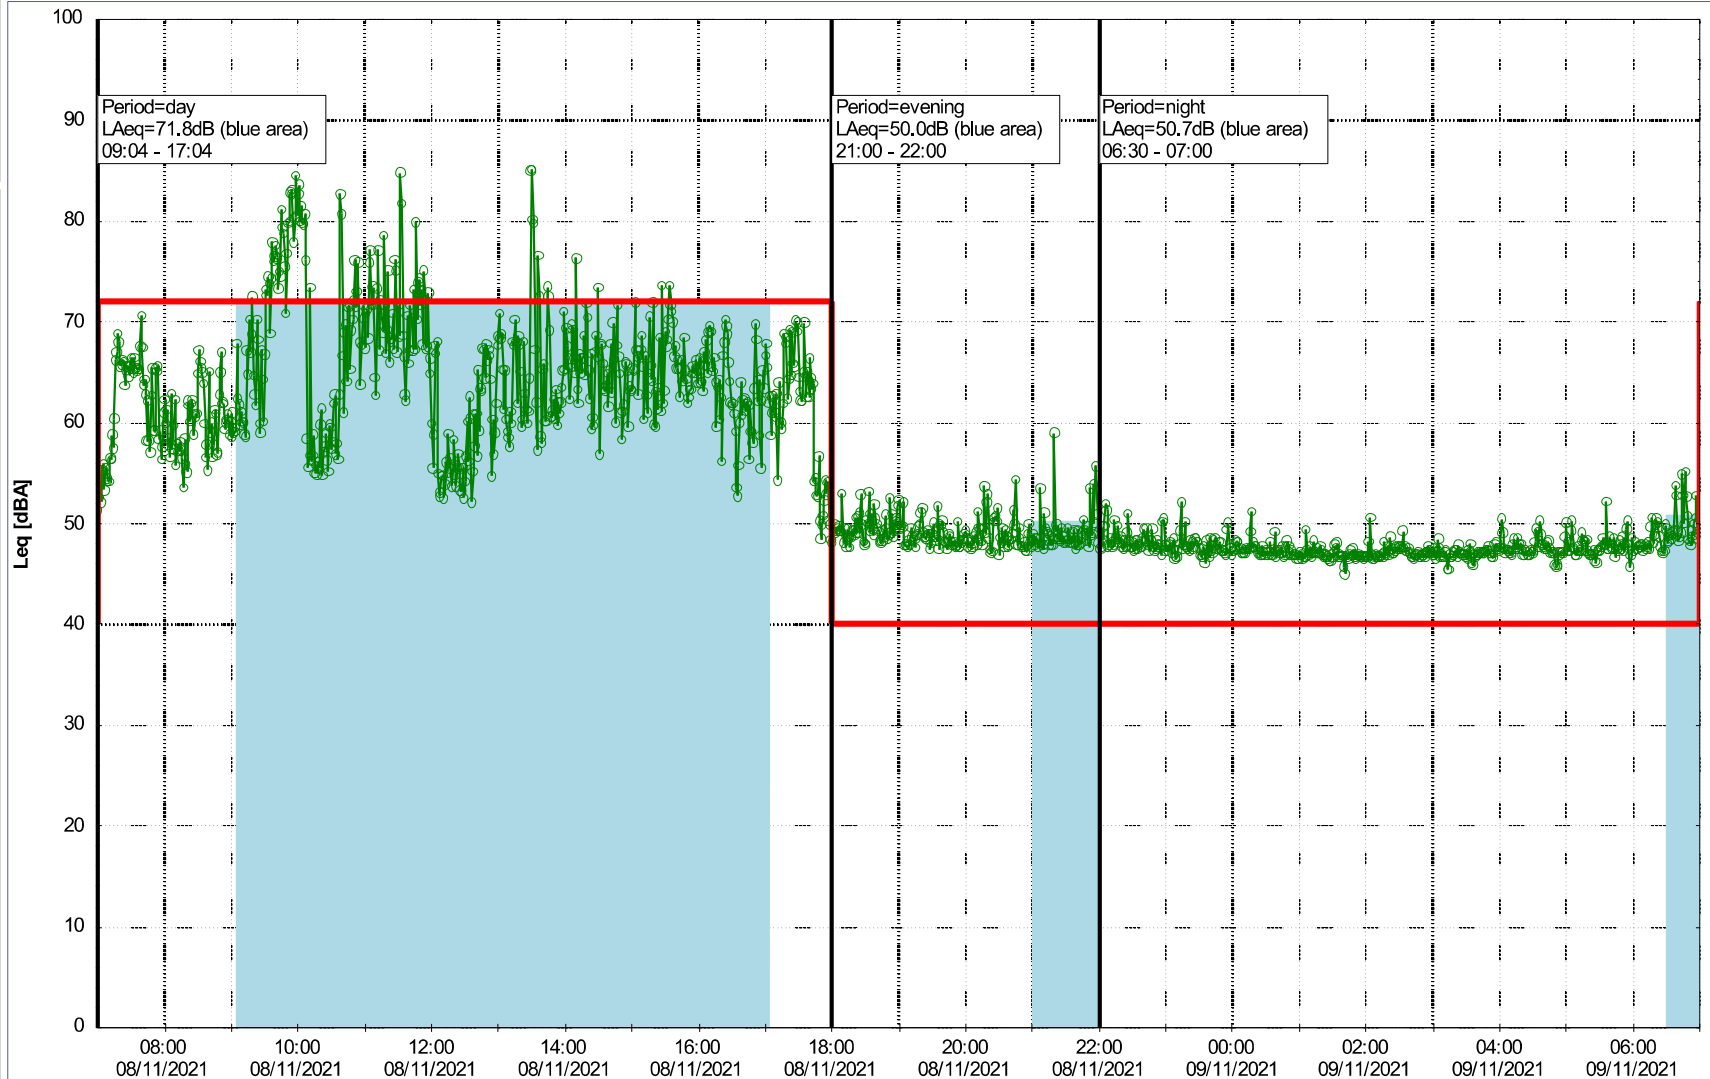

Project: Kronos Sydhavnen
Construction: Mozarts Plads
Location: N-V

Plan View

Remarks

...

Noise Time Related Diagram

08/11/2021
09/11/2021

○○○ MOP_NS01

Project: Kronos Sydhavnen
Construction: Mozarts Plads
Location: N-V

Plan View

Remarks

...

Noise Time Related Diagram

09/11/2021
10/11/2021

○○○○ MOP_NS01

Project: Kronos Sydhavnen
Construction: Mozarts Plads
Location: N-V

Plan View

Remarks

...

Noise Time Related Diagram

10/11/2021
11/11/2021

○○○○ MOP_NS01

Project: Kronos Sydhavnen
Construction: Mozarts Plads
Location: N-V

Plan View

Remarks