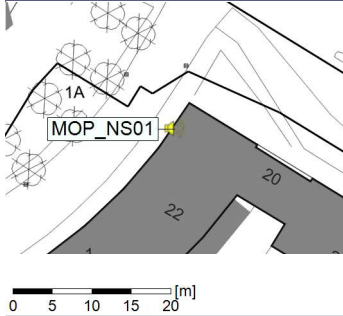

...

Noise Time Related Diagram

11/11/2021
12/11/2021

○○○○ MOP_NS01

Project: Kronos Sydhavnen
Construction: Mozarts Plads
Location: N-V

Plan View

Remarks

...