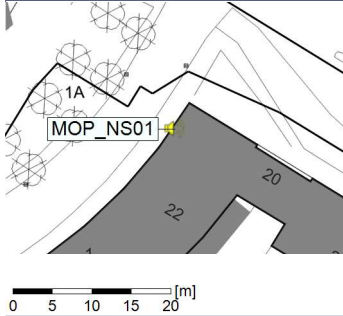

Noise Time Related Diagram

12/11/2021
13/11/2021

○○○○ MOP_NS01

Project: Kronos Sydhavnen
Construction: Mozarts Plads
Location: N-V

Plan View

Remarks

...

Noise Time Related Diagram