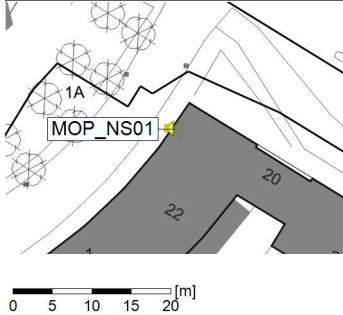

Plan View

Remarks

...

Noise Time Related Diagram

09/11/2021
10/11/2021

○○○○ MOP_NS01

Project: Kronos Sydhavnen
Construction: Mozarts Plads
Location: N-V

Plan View