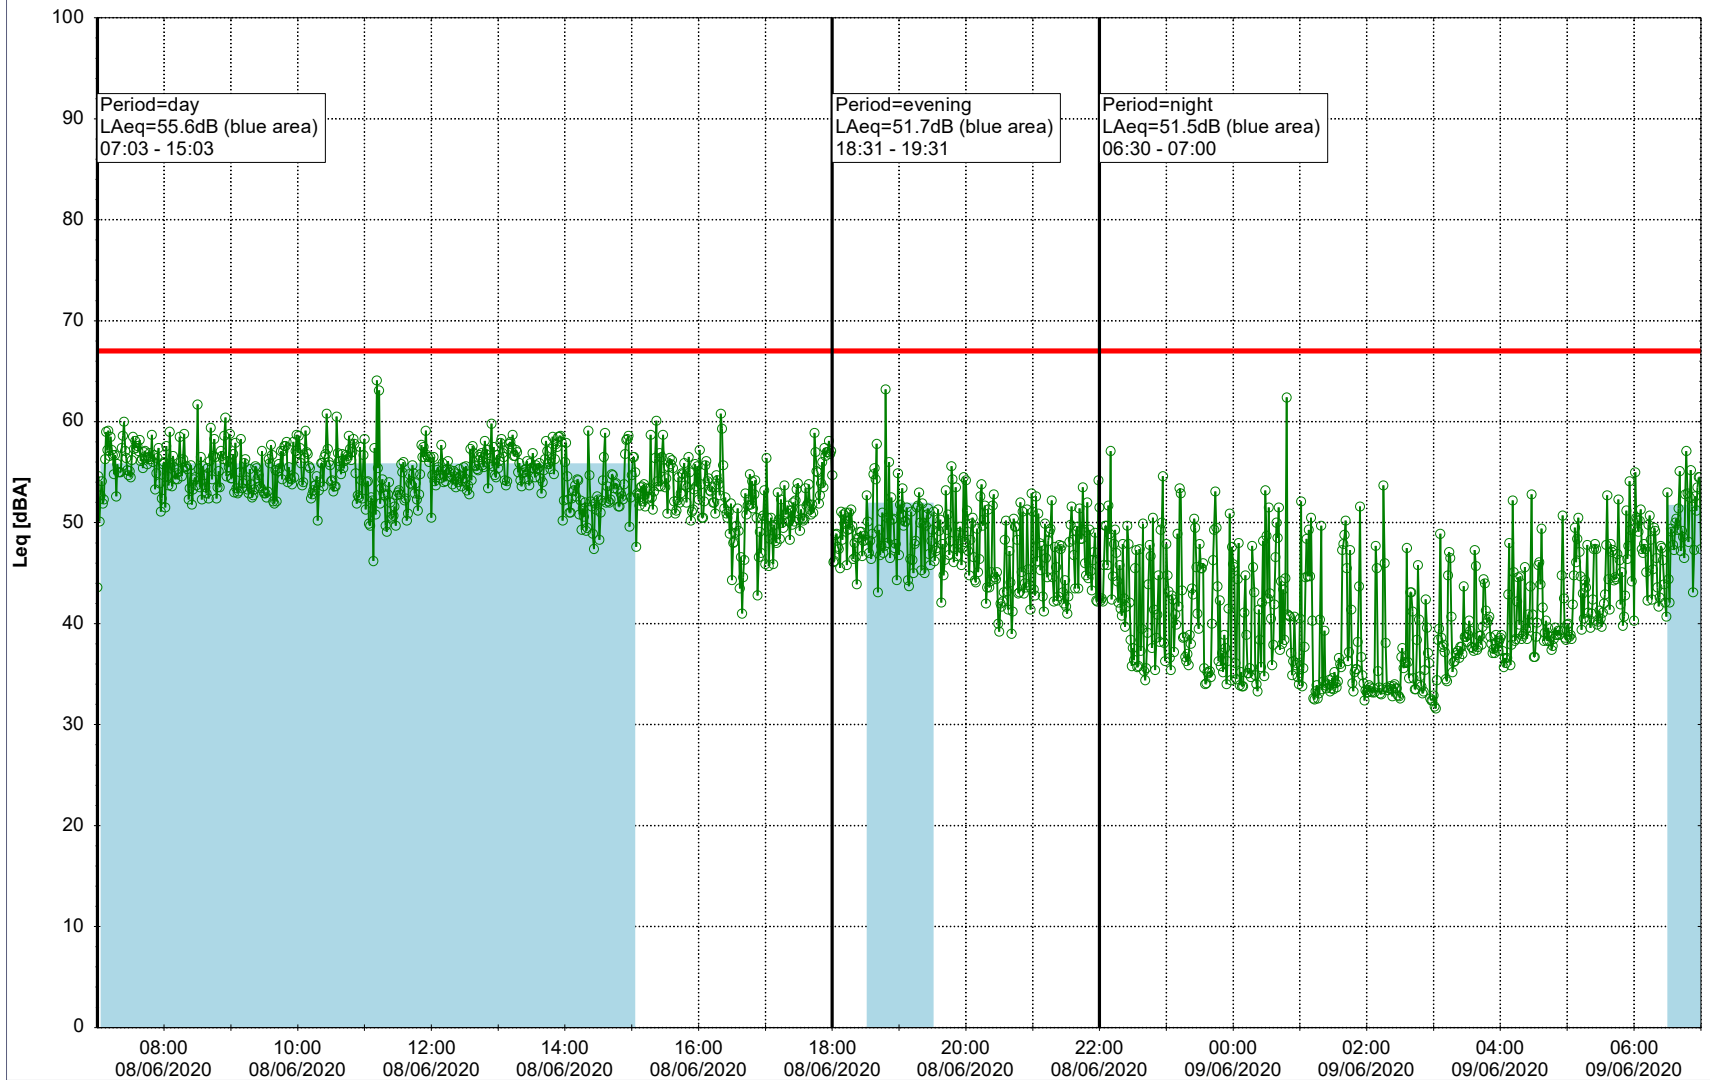

Project: Kronos Sydhavnen
Construction: Ny Ellebjerg
Location: N-V

Plan View

Remarks

...

Noise Time Related Diagram

08/06/2020
09/06/2020

○ ○ ○ ○ NEL_NS01

Project: Kronos Sydhavnen
Construction: Ny Ellebjerg
Location: N-V

Plan View

Remarks

...

Noise Time Related Diagram

09/06/2020
10/06/2020

○ NEL_NS01

Project: Kronos Sydhavnen
Construction: Ny Ellebjerg
Location: N-V

Plan View

Remarks

...

Noise Time Related Diagram

10/06/2020
11/06/2020

○ NEL_NS01

Project: Kronos Sydhavnen
Construction: Ny Ellebjerg
Location: N-V

Plan View

Remarks

Noise Time Related Diagram

12/06/2020
13/06/2020

○ ○ ○ ○ NEL_NS01

Project: Kronos Sydhavnen
Construction: Ny Ellebjerg
Location: N-V

Plan View

Remarks

...

Noise Time Related Diagram