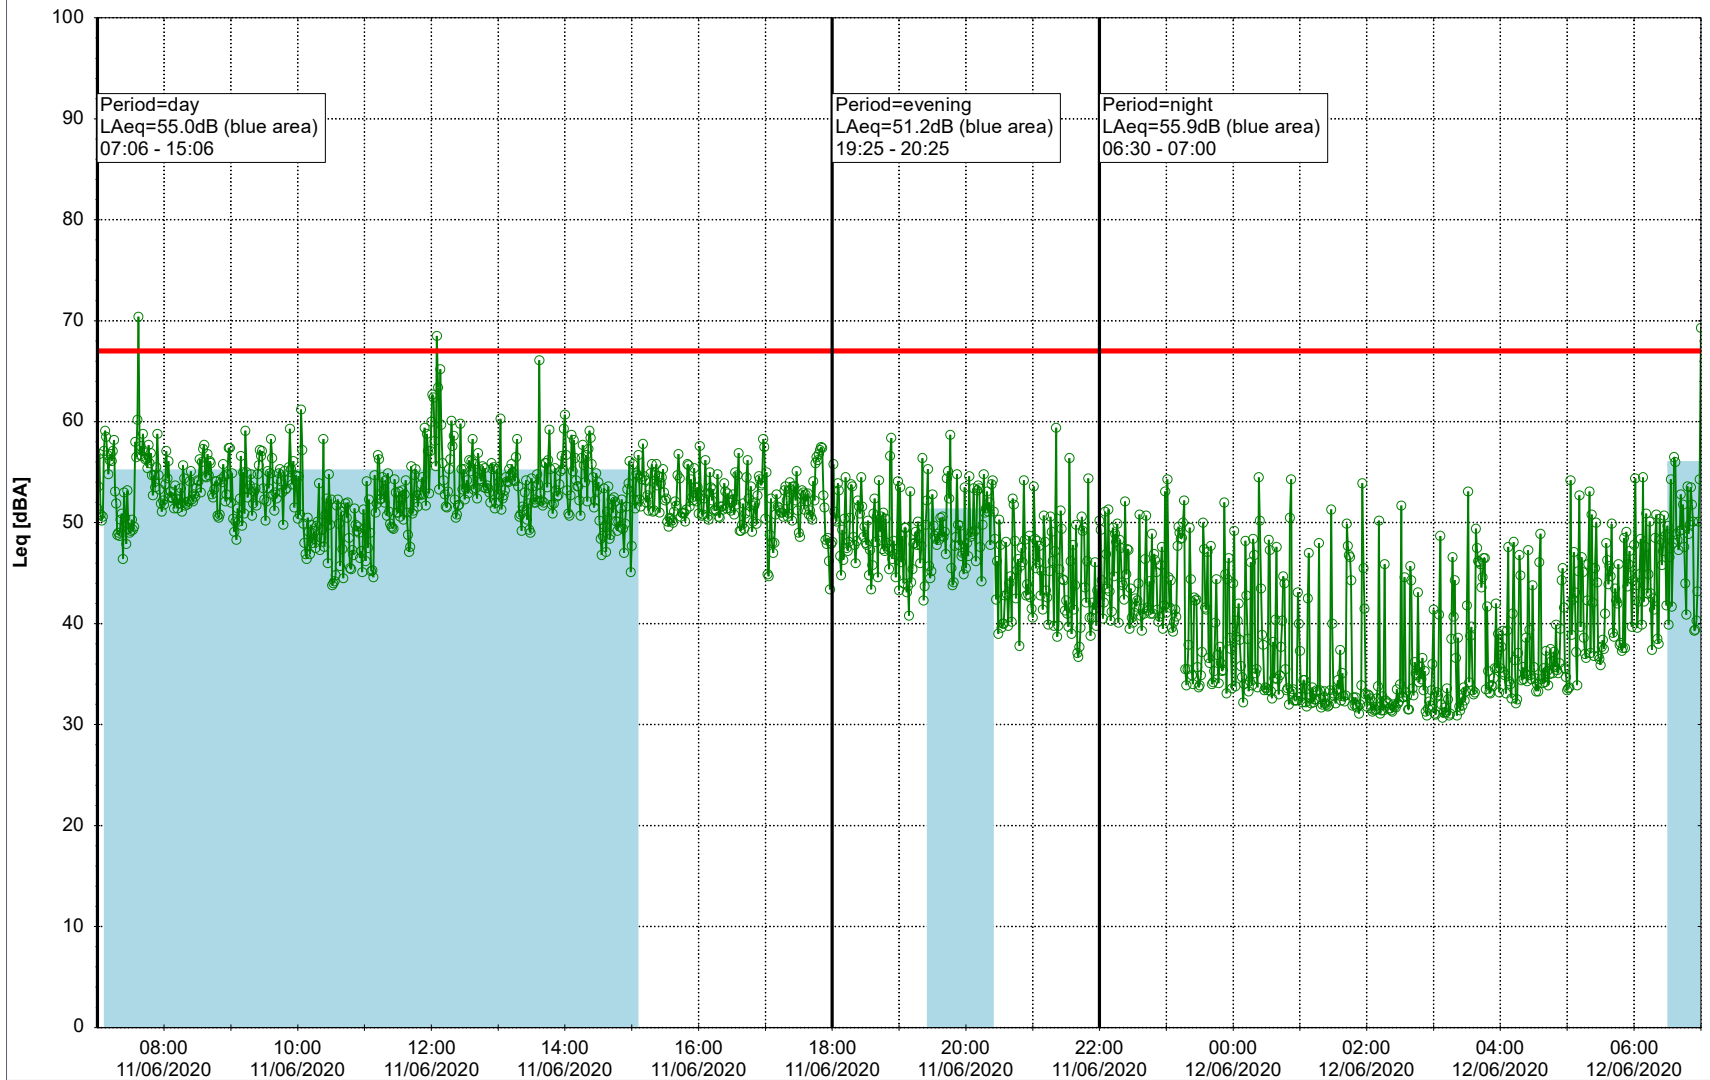

Remarks

...

Noise Time Related Diagram

10/06/2020
11/06/2020

○ NEL_NS01

Project: Kronos Sydhavnen
Construction: Ny Ellebjerg
Location: N-V

Plan View

Remarks

...

Noise Time Related Diagram

11/06/2020
12/06/2020

○○○ NEL_NS01

Project: Kronos Sydhavnen
Construction: Ny Ellebjerg
Location: N-V

Plan View

Remarks

...

Noise Time Related Diagram

12/06/2020
13/06/2020

○ ○ ○ ○ NEL_NS01

Project: Kronos Sydhavnen
Construction: Ny Ellebjerg
Location: N-V

Plan View

Remarks

...

Noise Time Related Diagram

13/06/2020

14/06/2020

○ ○ ○ ○ NEL_NS01

Project: Kronos Sydhavnen
Construction: Ny Ellebjerg
Location: N-V

Plan View

Remarks

...

Noise Time Related Diagram