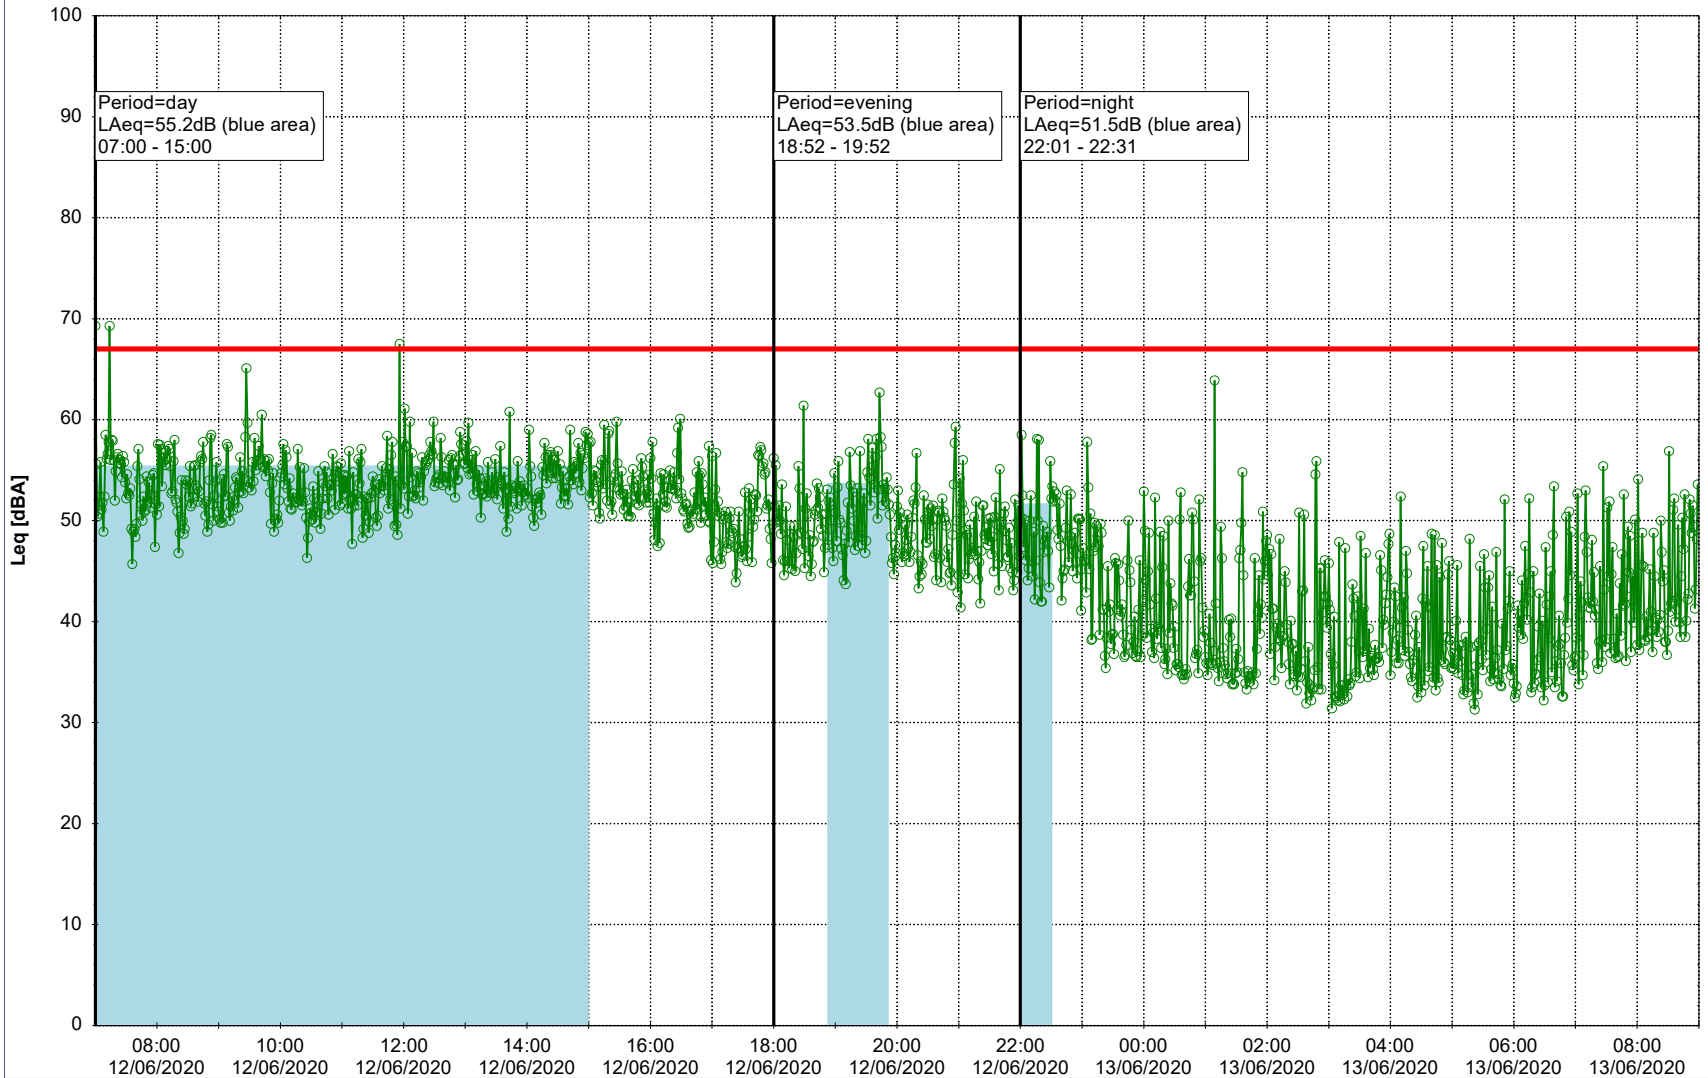

...

Noise Time Related Diagram

11/06/2020
12/06/2020

○○○ NEL_NS01

Project: Kronos Sydhavnen
Construction: Ny Ellebjerg
Location: N-V

Plan View

Remarks

...

Noise Time Related Diagram

12/06/2020
13/06/2020

○ ○ ○ ○ NEL_NS01

Project: Kronos Sydhavnen
Construction: Ny Ellebjerg
Location: N-V

Plan View

Remarks

...

Noise Time Related Diagram

13/06/2020

14/06/2020

○ ○ ○ ○ NEL_NS01

Project: Kronos Sydhavnen
Construction: Ny Ellebjerg
Location: N-V

Plan View

Remarks

...

Noise Time Related Diagram