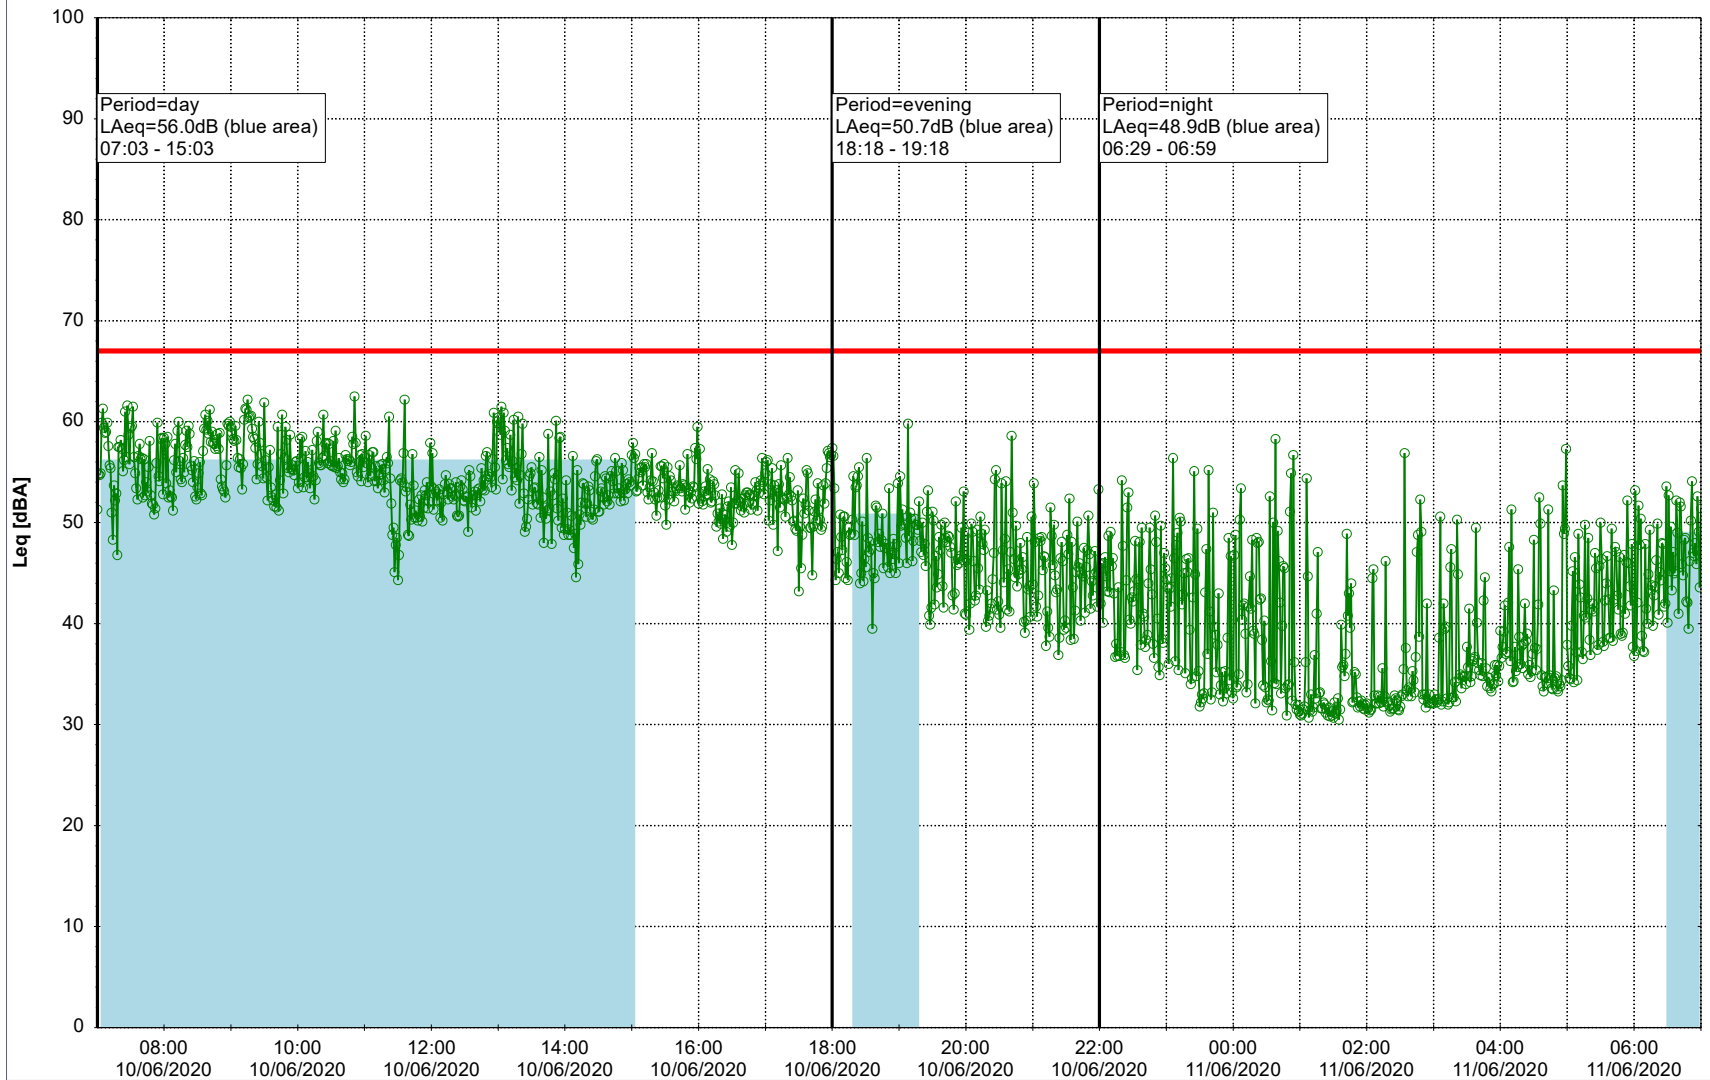

Plan View

Remarks

...

Noise Time Related Diagram

09/06/2020
10/06/2020

○ NEL_NS01

Project: Kronos Sydhavnen
Construction: Ny Ellebjerg
Location: N-V

Plan View

Remarks

...

Noise Time Related Diagram

10/06/2020
11/06/2020

○ NEL_NS01

Project: Kronos Sydhavnen
Construction: Ny Ellebjerg
Location: N-V

Plan View

Remarks

...

Noise Time Related Diagram

11/06/2020
12/06/2020

○○○ NEL_NS01

Project: Kronos Sydhavnen
Construction: Ny Ellebjerg
Location: N-V

Plan View

Remarks

...

Noise Time Related Diagram

12/06/2020
13/06/2020

○ ○ ○ ○ NEL_NS01

Project: Kronos Sydhavnen
Construction: Ny Ellebjerg
Location: N-V

Plan View

Remarks

...

Noise Time Related Diagram