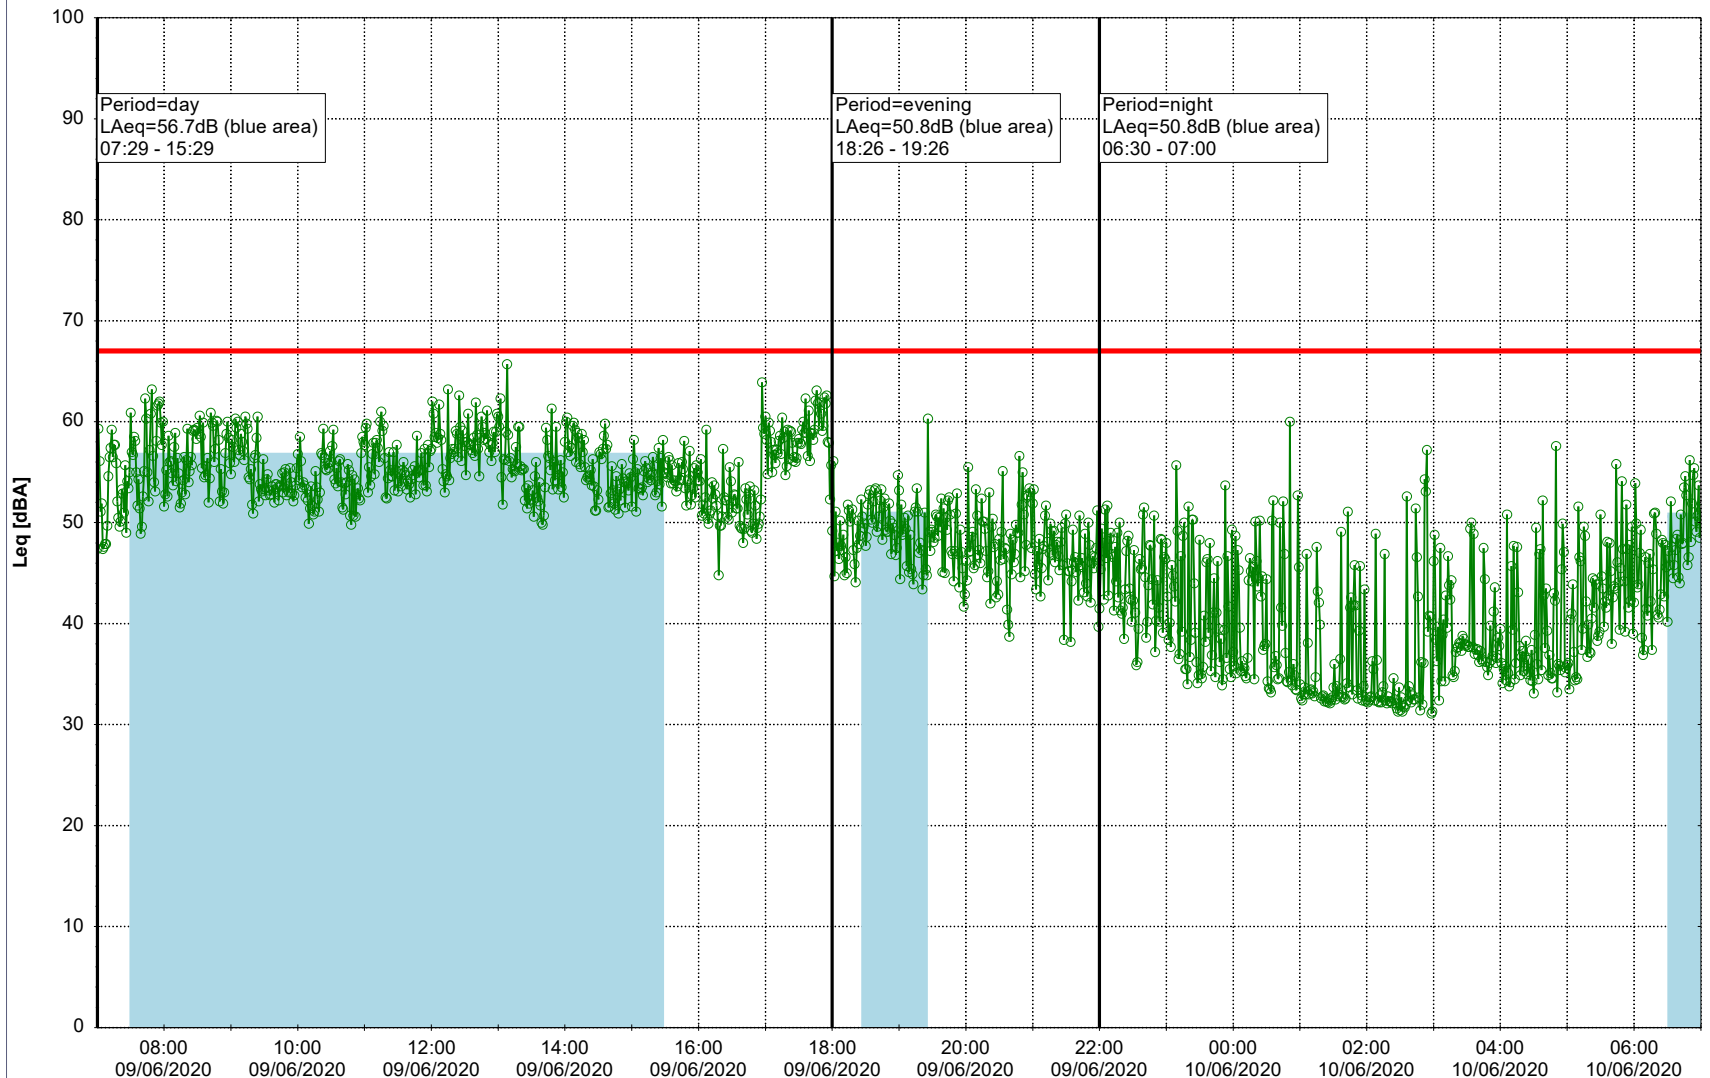

Plan View

Remarks

...

Noise Time Related Diagram

09/06/2020
10/06/2020

○ NEL_NS01

Project: Kronos Sydhavnen
Construction: Ny Ellebjerg
Location: N-V

Plan View

Remarks

...

Noise Time Related Diagram

10/06/2020
11/06/2020

○ NEL_NS01

Project: Kronos Sydhavnen
Construction: Ny Ellebjerg
Location: N-V

Plan View

Remarks

Noise Time Related Diagram

12/06/2020
13/06/2020

○ ○ ○ ○ NEL_NS01

Project: Kronos Sydhavnen
Construction: Ny Ellebjerg
Location: N-V

Plan View

Remarks

...

Noise Time Related Diagram

13/06/2020

14/06/2020

○ ○ ○ ○ NEL_NS01

Project: Kronos Sydhavnen
Construction: Ny Ellebjerg
Location: N-V

Plan View

Remarks

...

Noise Time Related Diagram