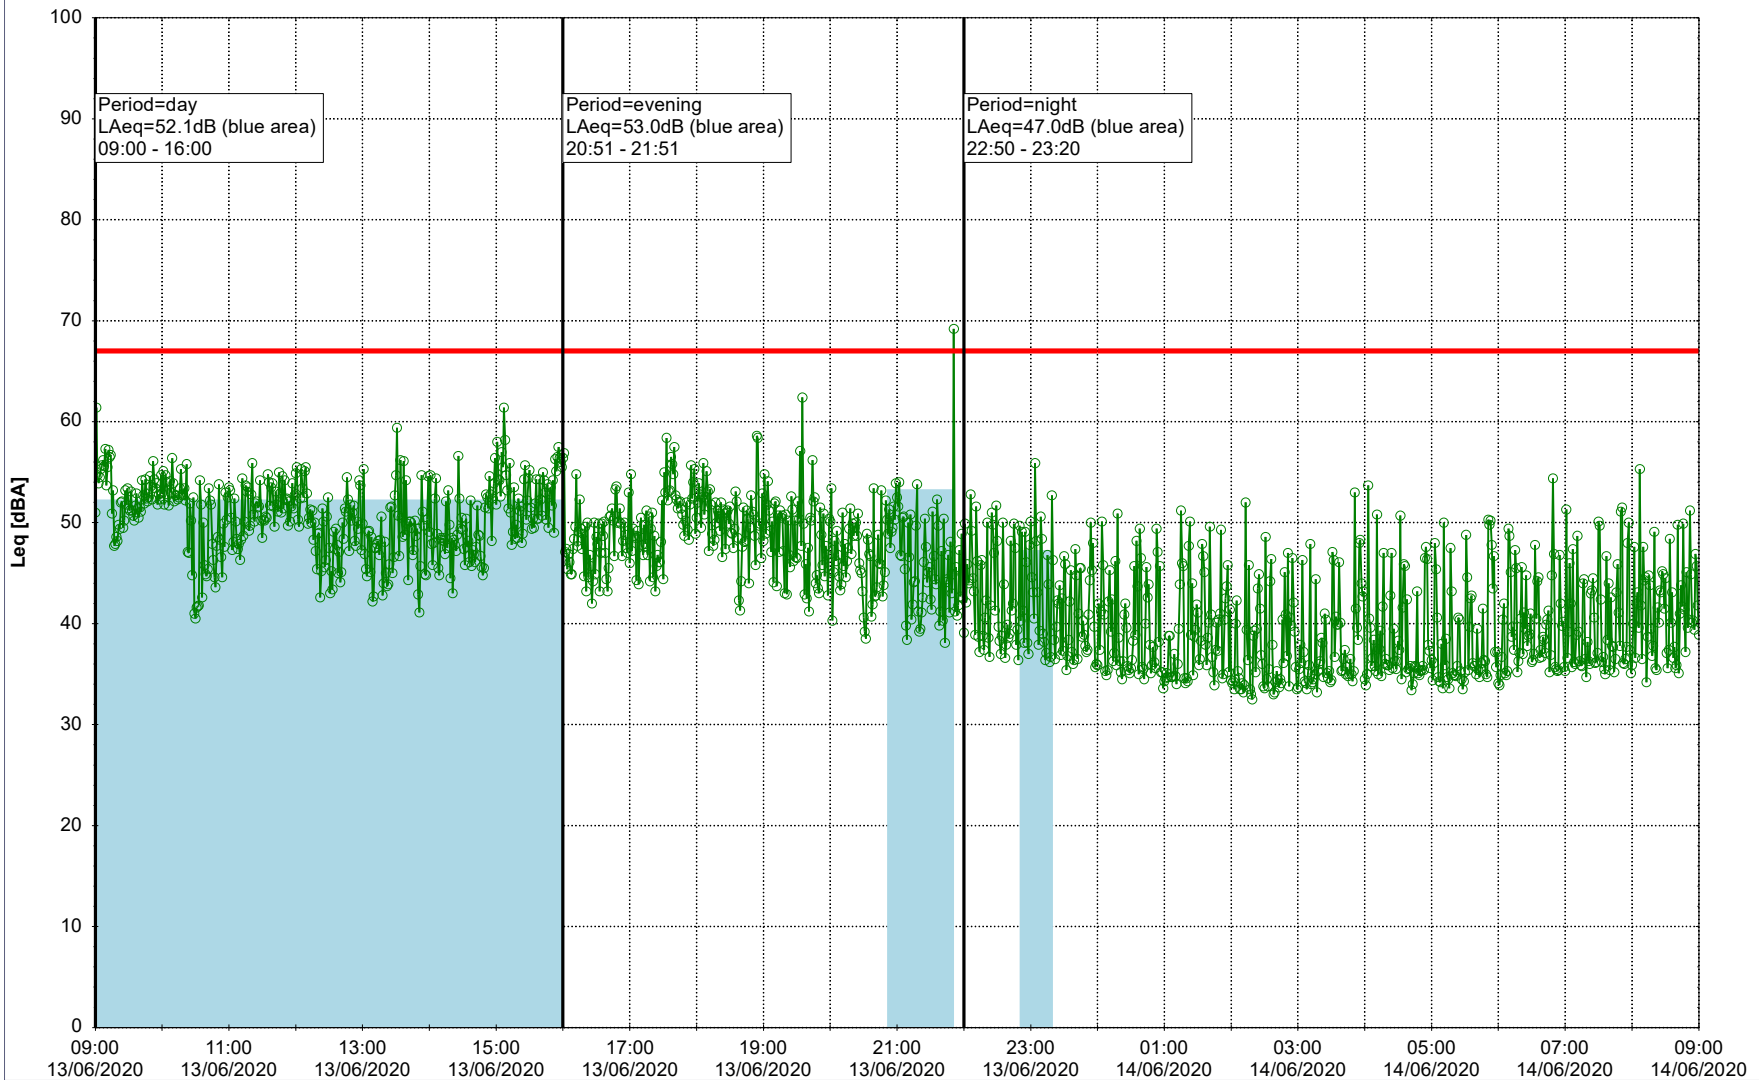

Noise Time Related Diagram

12/06/2020
13/06/2020

○ ○ ○ ○ NEL_NS01

Project: Kronos Sydhavnen
Construction: Ny Ellebjerg
Location: N-V

Plan View

Remarks

...

Noise Time Related Diagram

13/06/2020

14/06/2020

○ ○ ○ ○ NEL_NS01

Project: Kronos Sydhavnen
Construction: Ny Ellebjerg
Location: N-V

Plan View

Remarks

...

Noise Time Related Diagram