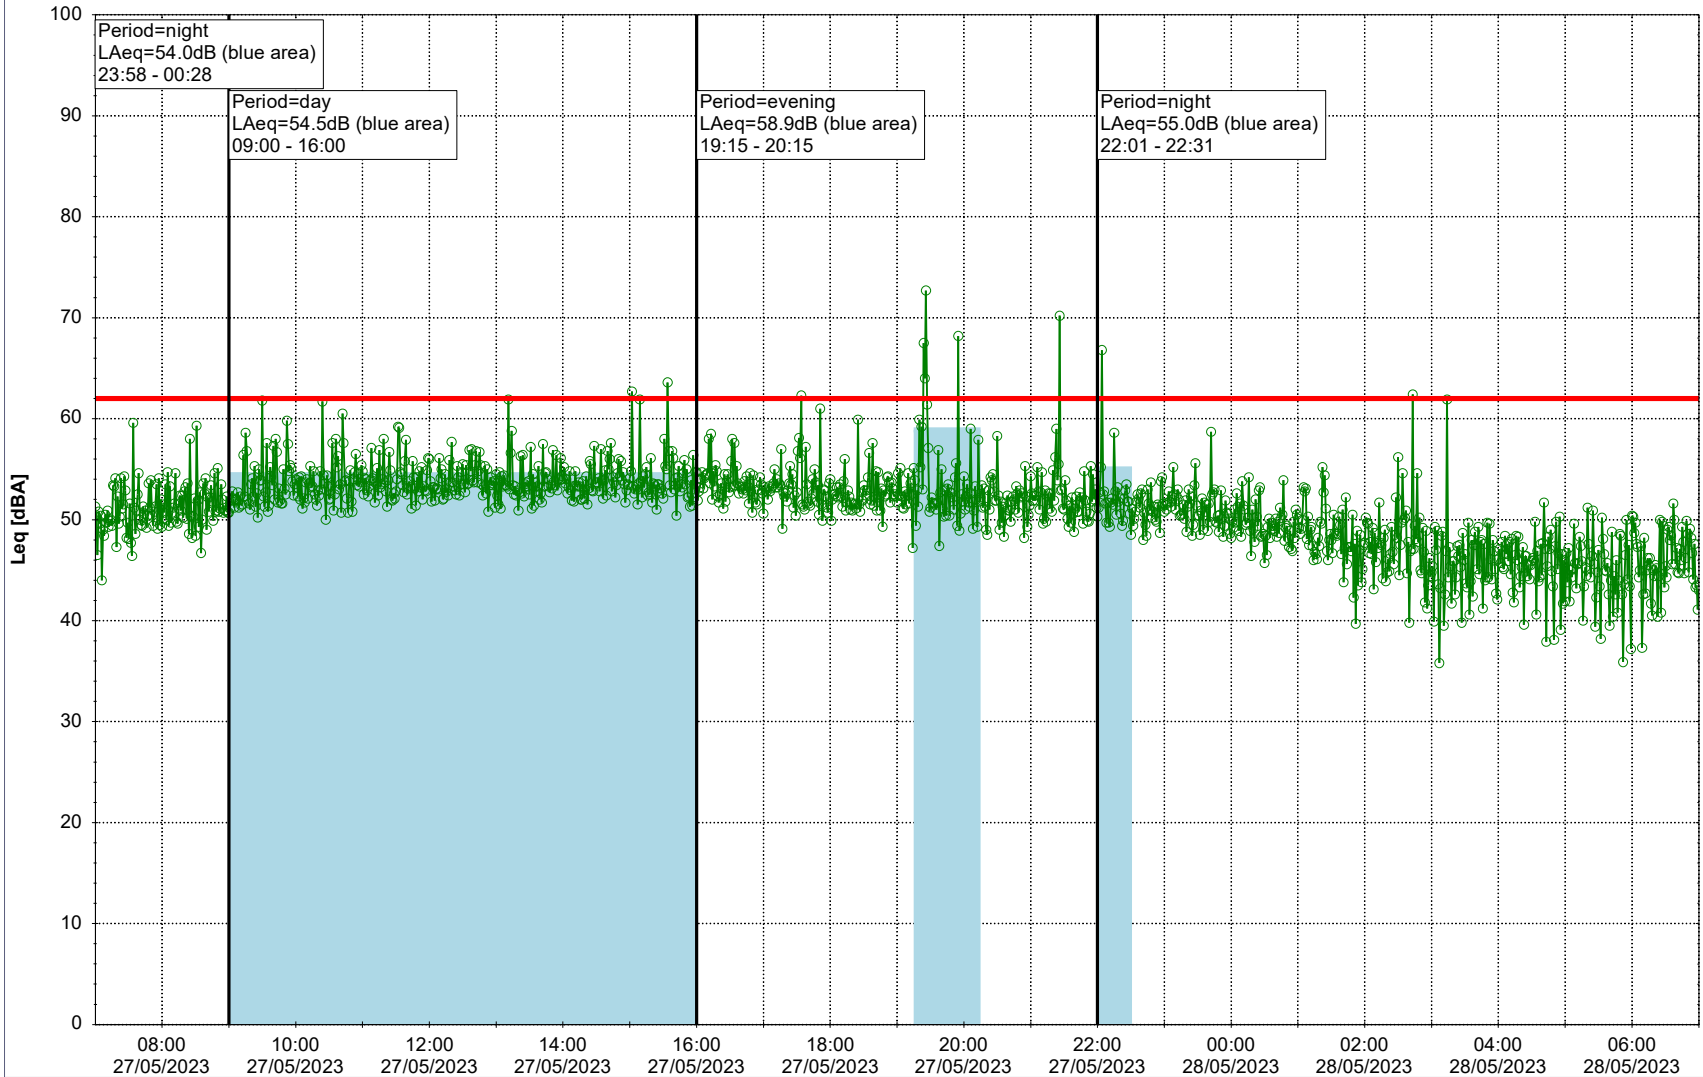

Noise Time Related Diagram

○○○ GAB_NS01