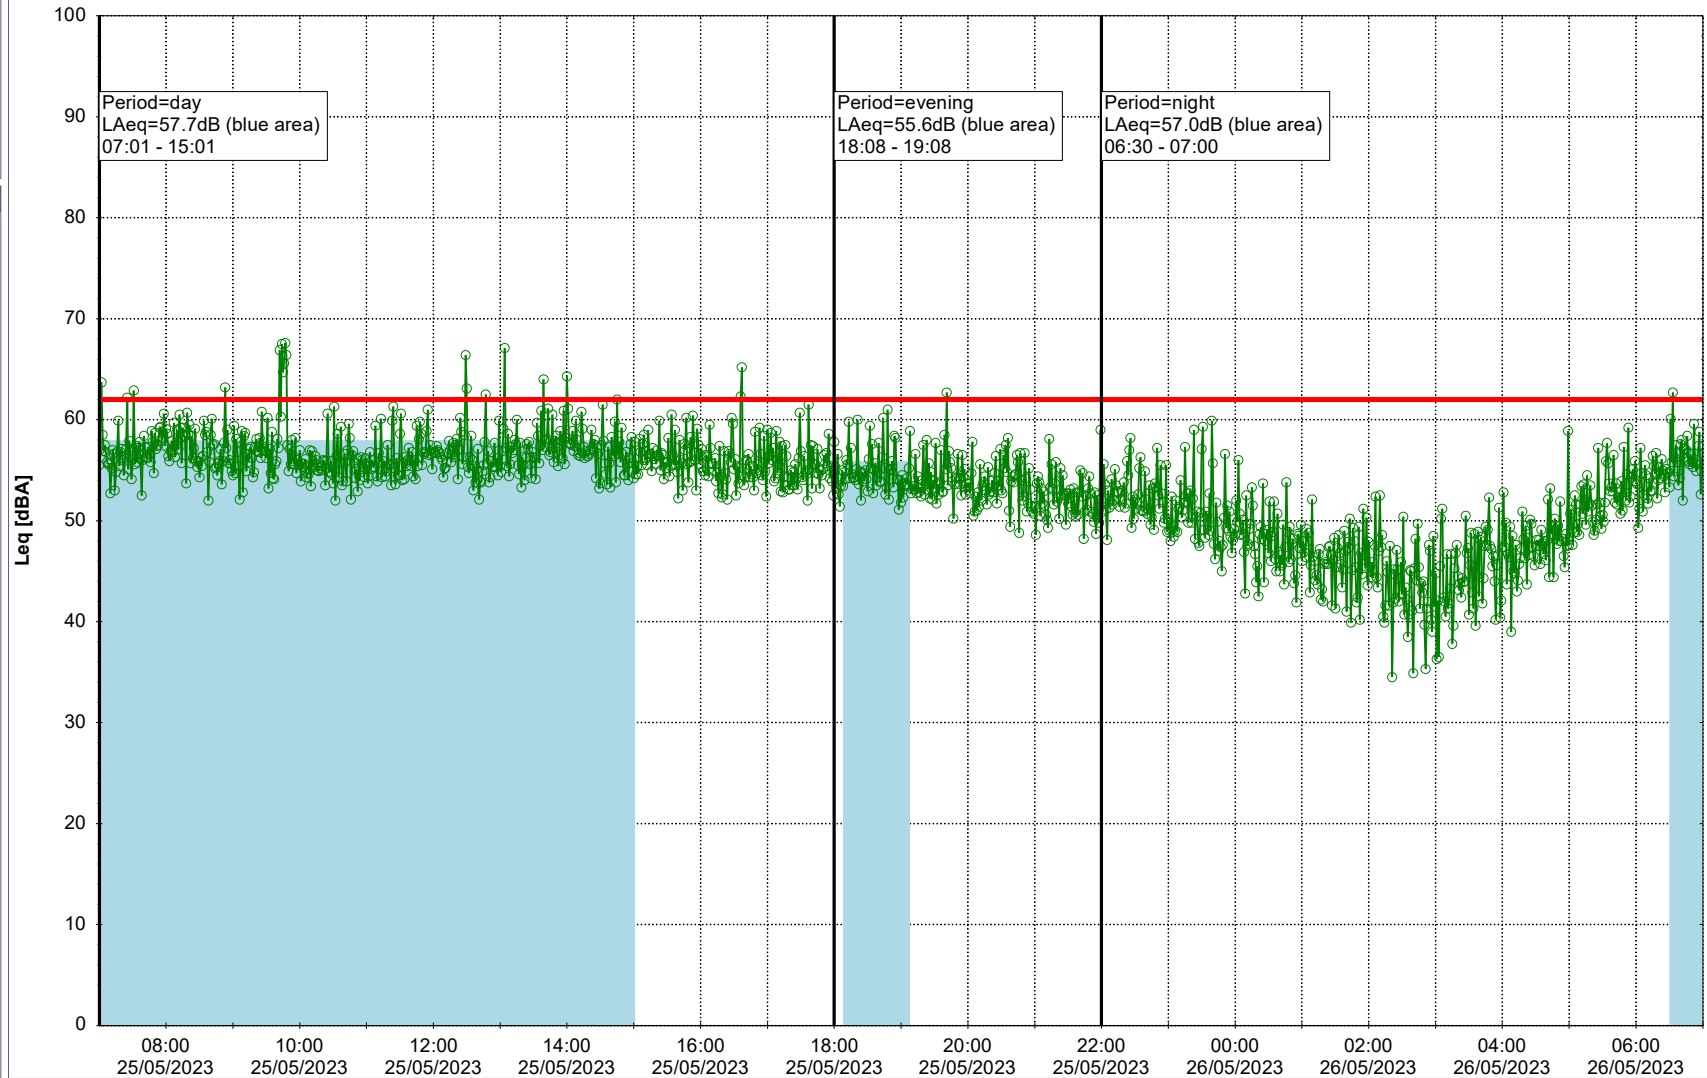

Noise Time Related Diagram

○○○ GAB_NS01