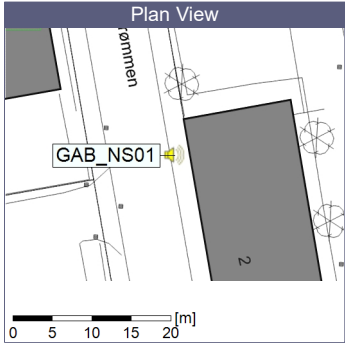

### Noise Time Related Diagram

○○○ GAB\_NS01

Project: Kronos Sydhavnen  
Construction: Gåsebæk  
Location: N-V

27/05/2023  
28/05/2023

Remarks

...