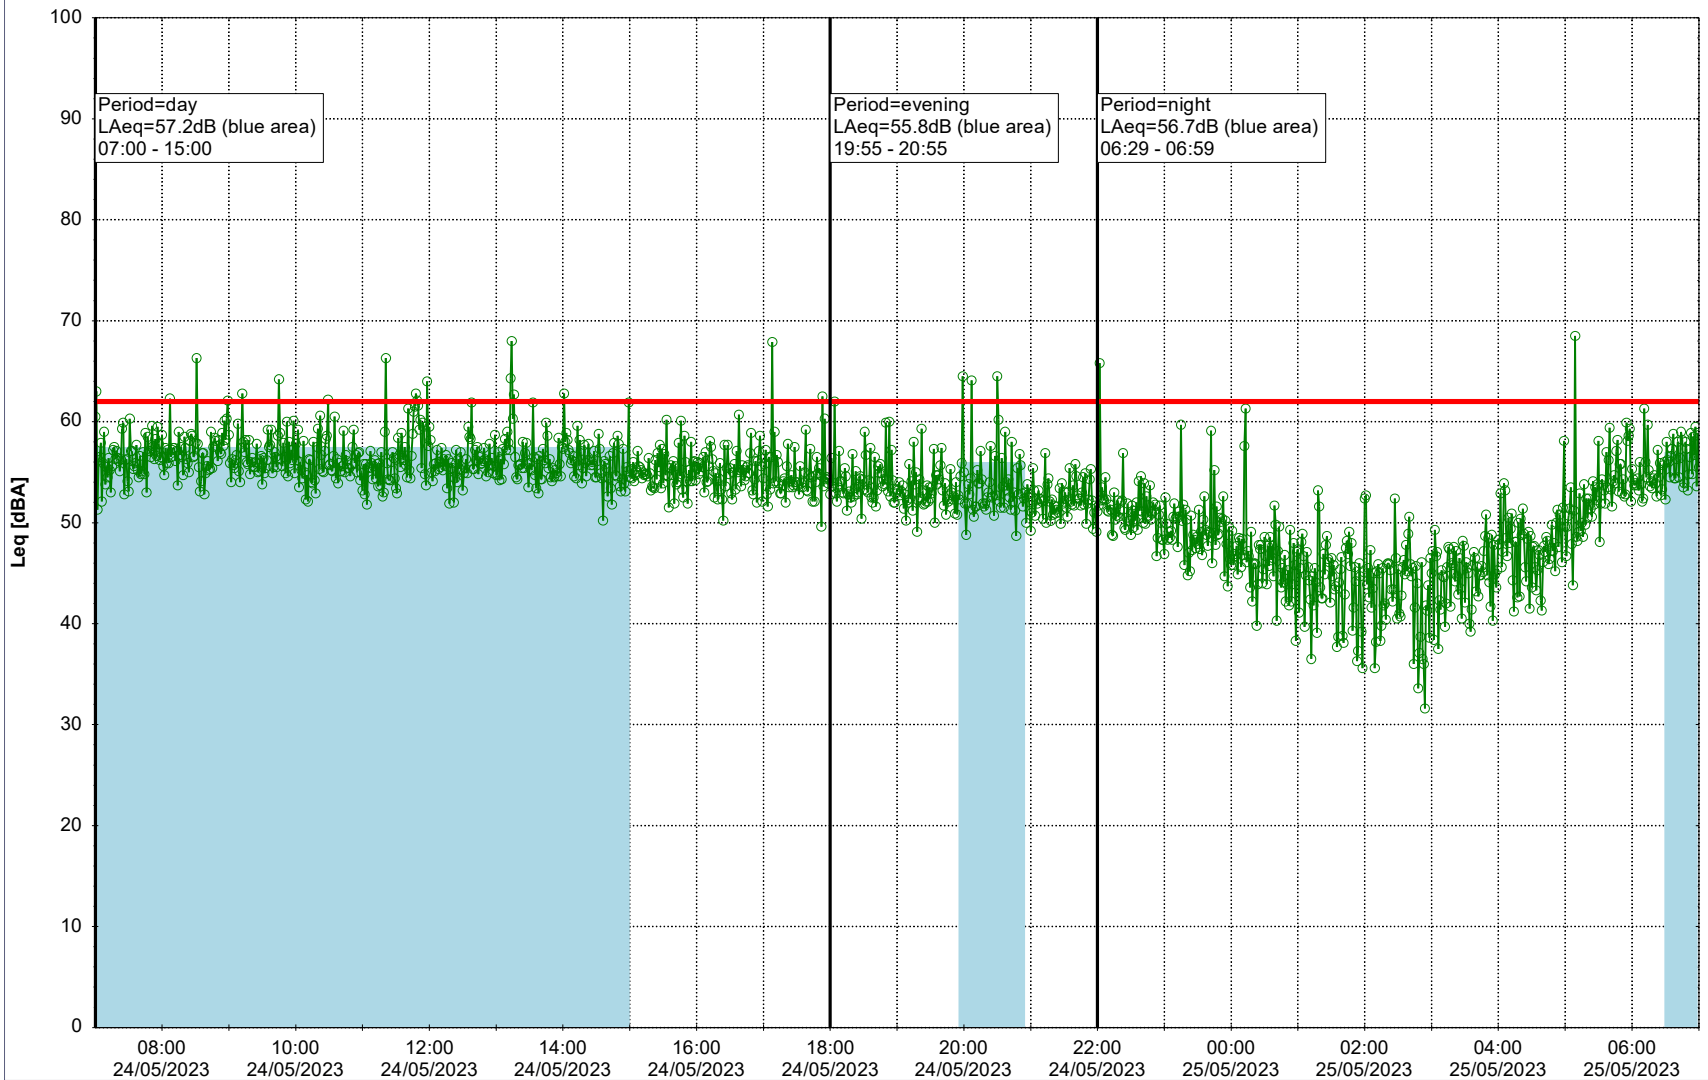

Noise Time Related Diagram

24/05/2023
25/05/2023

○○○ GAB_NS01