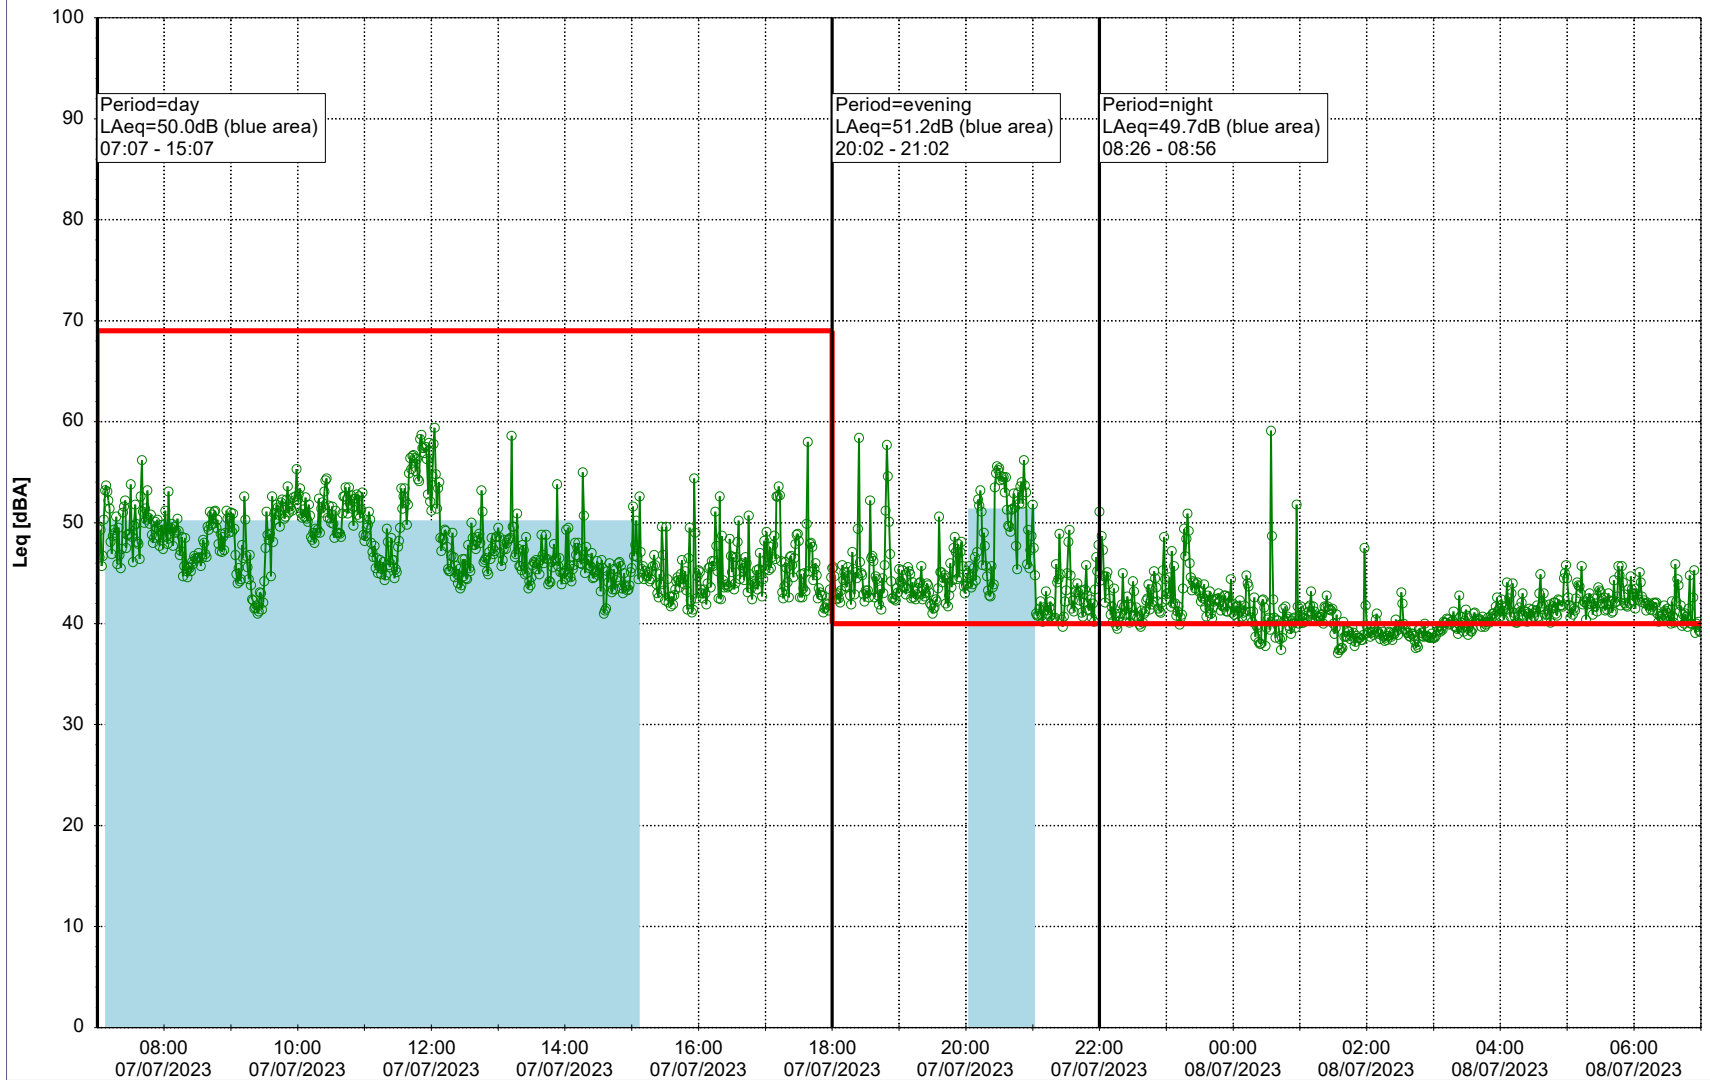

- Ørsted Værket

Noise Time Related Diagram

06/07/2023
07/07/2023

○○○ EBR-OVK_NS02

Project: Kronos Sydhavnen
Construction: Enghave Brygge
Location: N-V

Plan View

Remarks

- Ørsted Værket

Noise Time Related Diagram

07/07/2023
08/07/2023

○○○ EBR-OVK_NS02

Project: Kronos Sydhavnen
Construction: Enghave Brygge
Location: N-V

Plan View

Remarks

- Ørsted Værket

Noise Time Related Diagram

08/07/2023
09/07/2023

○○○○ EBR-OVK_NS02

Project: Kronos Sydhavnen
Construction: Enghave Brygge
Location: N-V

Plan View

Remarks

- Ørsted Værket

Noise Time Related Diagram

09/07/2023
10/07/2023