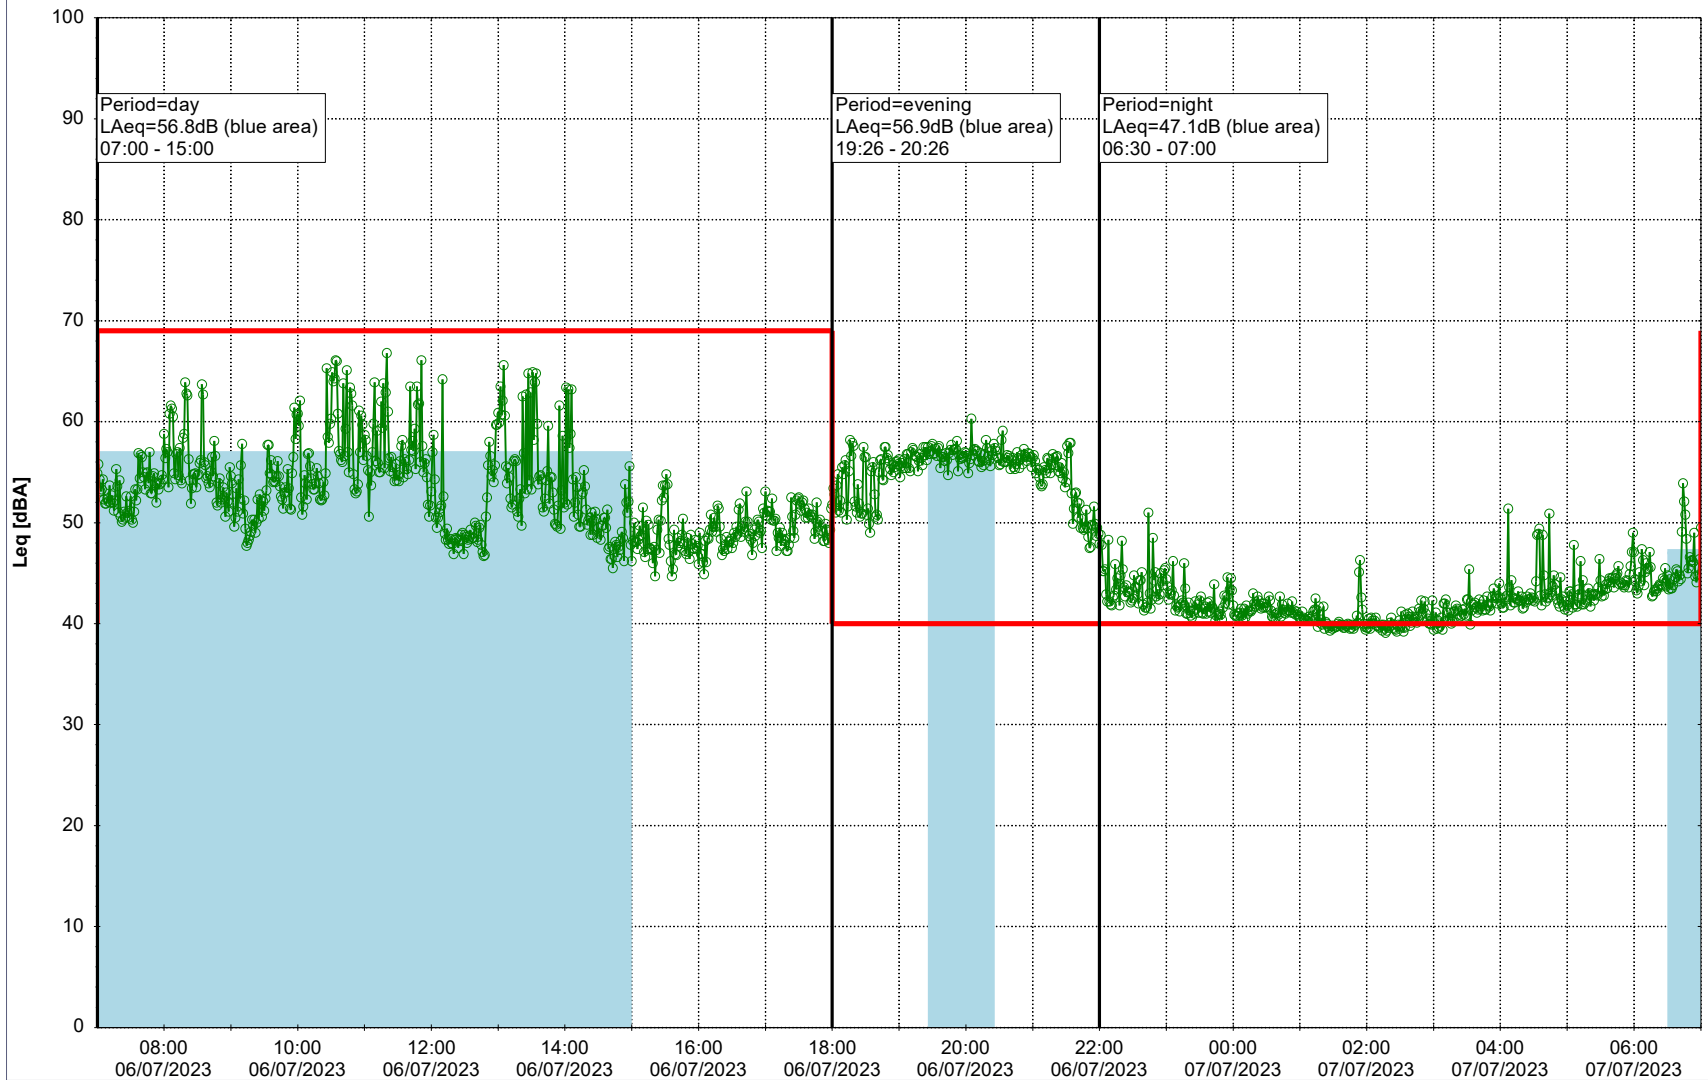

Remarks

- Ørsted Værket

Noise Time Related Diagram

05/07/2023
06/07/2023

○○○○ EBR-OVK_NS02

Project: Kronos Sydhavnen
Construction: Enghave Brygge
Location: N-V

Plan View

Remarks

- Ørsted Værket

Noise Time Related Diagram

06/07/2023
07/07/2023

○○○ EBR-OVK_NS02

Project: Kronos Sydhavnen
Construction: Enghave Brygge
Location: N-V

Plan View

Remarks

- Ørsted Værket

Noise Time Related Diagram

07/07/2023
08/07/2023

○○○ EBR-OVK_NS02

Project: Kronos Sydhavnen
Construction: Enghave Brygge
Location: N-V

Plan View

Remarks

- Ørsted Værket

Noise Time Related Diagram

08/07/2023
09/07/2023

○○○○ EBR-OVK_NS02

Project: Kronos Sydhavnen
Construction: Enghave Brygge
Location: N-V

Plan View

Remarks

- Ørsted Værket

Noise Time Related Diagram

09/07/2023
10/07/2023