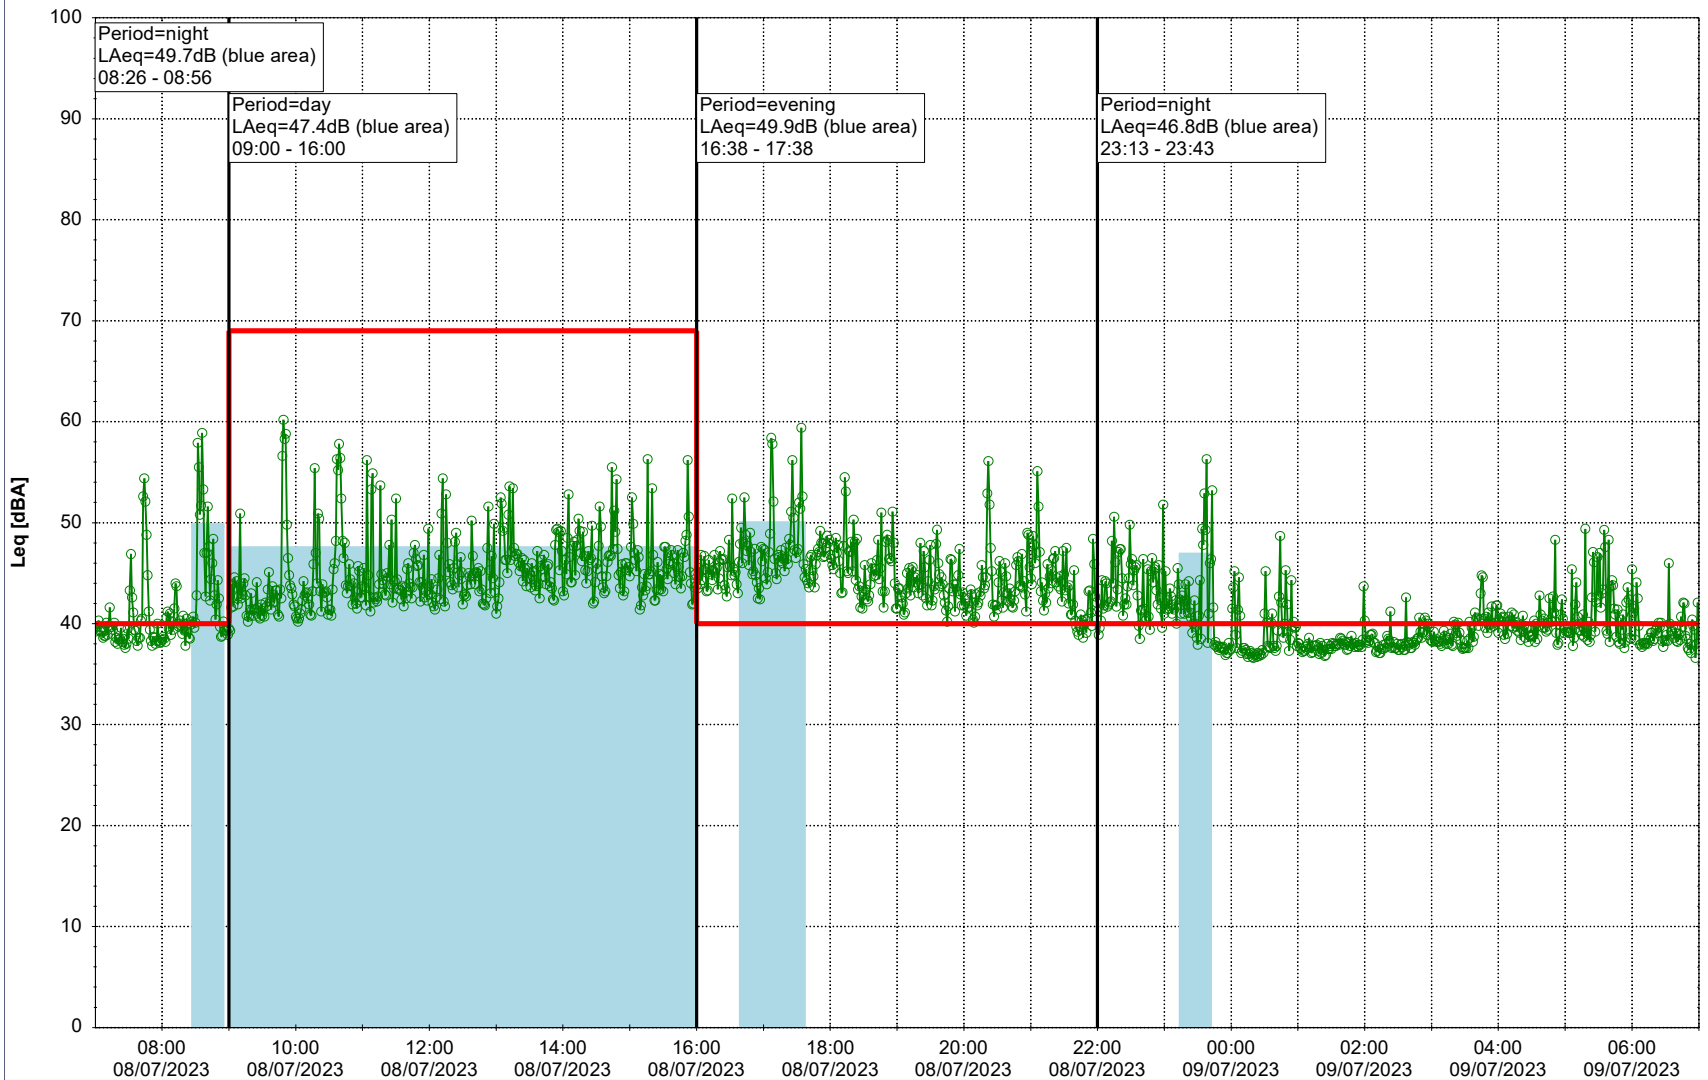

- Ørsted Værket

Noise Time Related Diagram

06/07/2023
07/07/2023

○○○ EBR-OVK_NS02

Project: Kronos Sydhavnen
Construction: Enghave Brygge
Location: N-V

Plan View

Remarks

- Ørsted Værket

Noise Time Related Diagram

07/07/2023
08/07/2023

○○○ EBR-OVK_NS02

Project: Kronos Sydhavnen
Construction: Enghave Brygge
Location: N-V

Plan View

Remarks

- Ørsted Værket

Noise Time Related Diagram

08/07/2023
09/07/2023

○○○○ EBR-OVK_NS02

Project: Kronos Sydhavnen
Construction: Enghave Brygge
Location: N-V

Plan View

Remarks

- Ørsted Værket

Noise Time Related Diagram

09/07/2023
10/07/2023