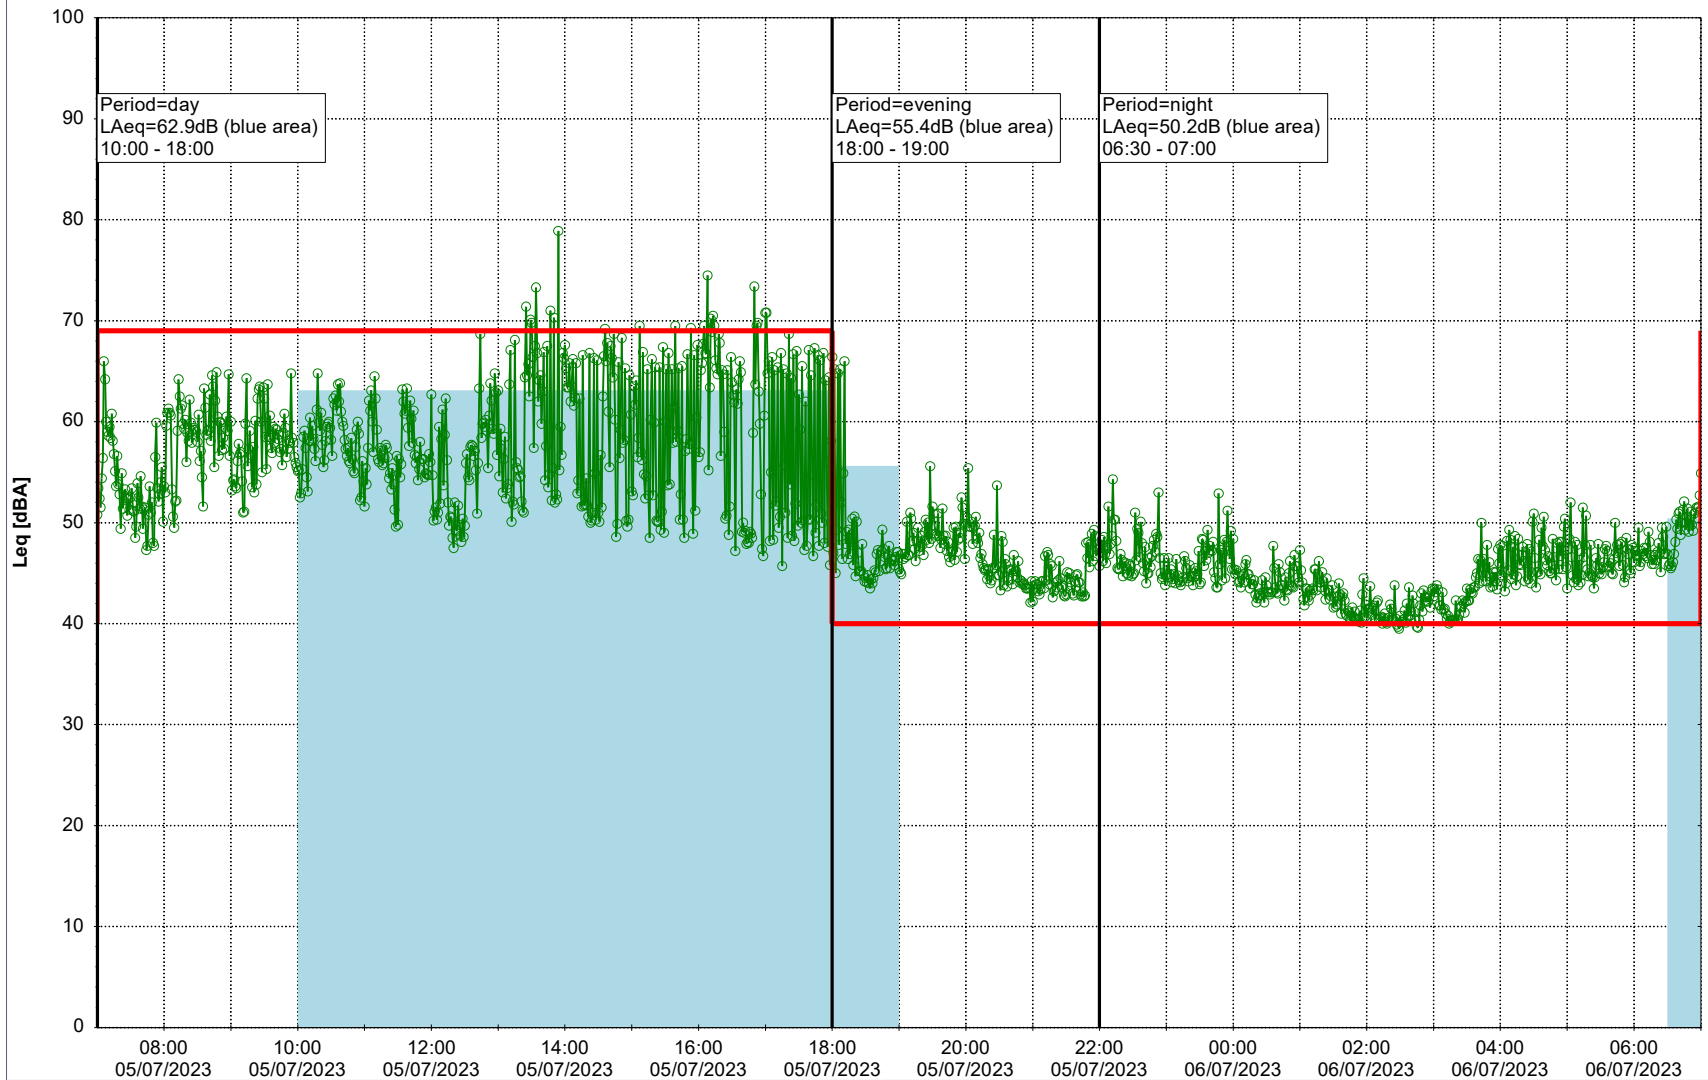

Plan View

Remarks

- Ørsted Værket

Noise Time Related Diagram

04/07/2023
05/07/2023

○○○ EBR-OVK_NS02

Project: Kronos Sydhavnen
Construction: Enghave Brygge
Location: N-V

Plan View

Remarks

- Ørsted Værket

Noise Time Related Diagram

05/07/2023
06/07/2023

○○○○ EBR-OVK_NS02

Project: Kronos Sydhavnen
Construction: Enghave Brygge
Location: N-V

Plan View

Remarks

- Ørsted Værket

Noise Time Related Diagram

06/07/2023
07/07/2023

○○○ EBR-OVK_NS02

Project: Kronos Sydhavnen
Construction: Enghave Brygge
Location: N-V

Plan View

Remarks

- Ørsted Værket

08/07/2023
09/07/2023

○○○○ EBR-OVK_NS02

Project: Kronos Sydhavnen
Construction: Enghave Brygge
Location: N-V

Plan View

Remarks

- Ørsted Værket

Noise Time Related Diagram

09/07/2023
10/07/2023