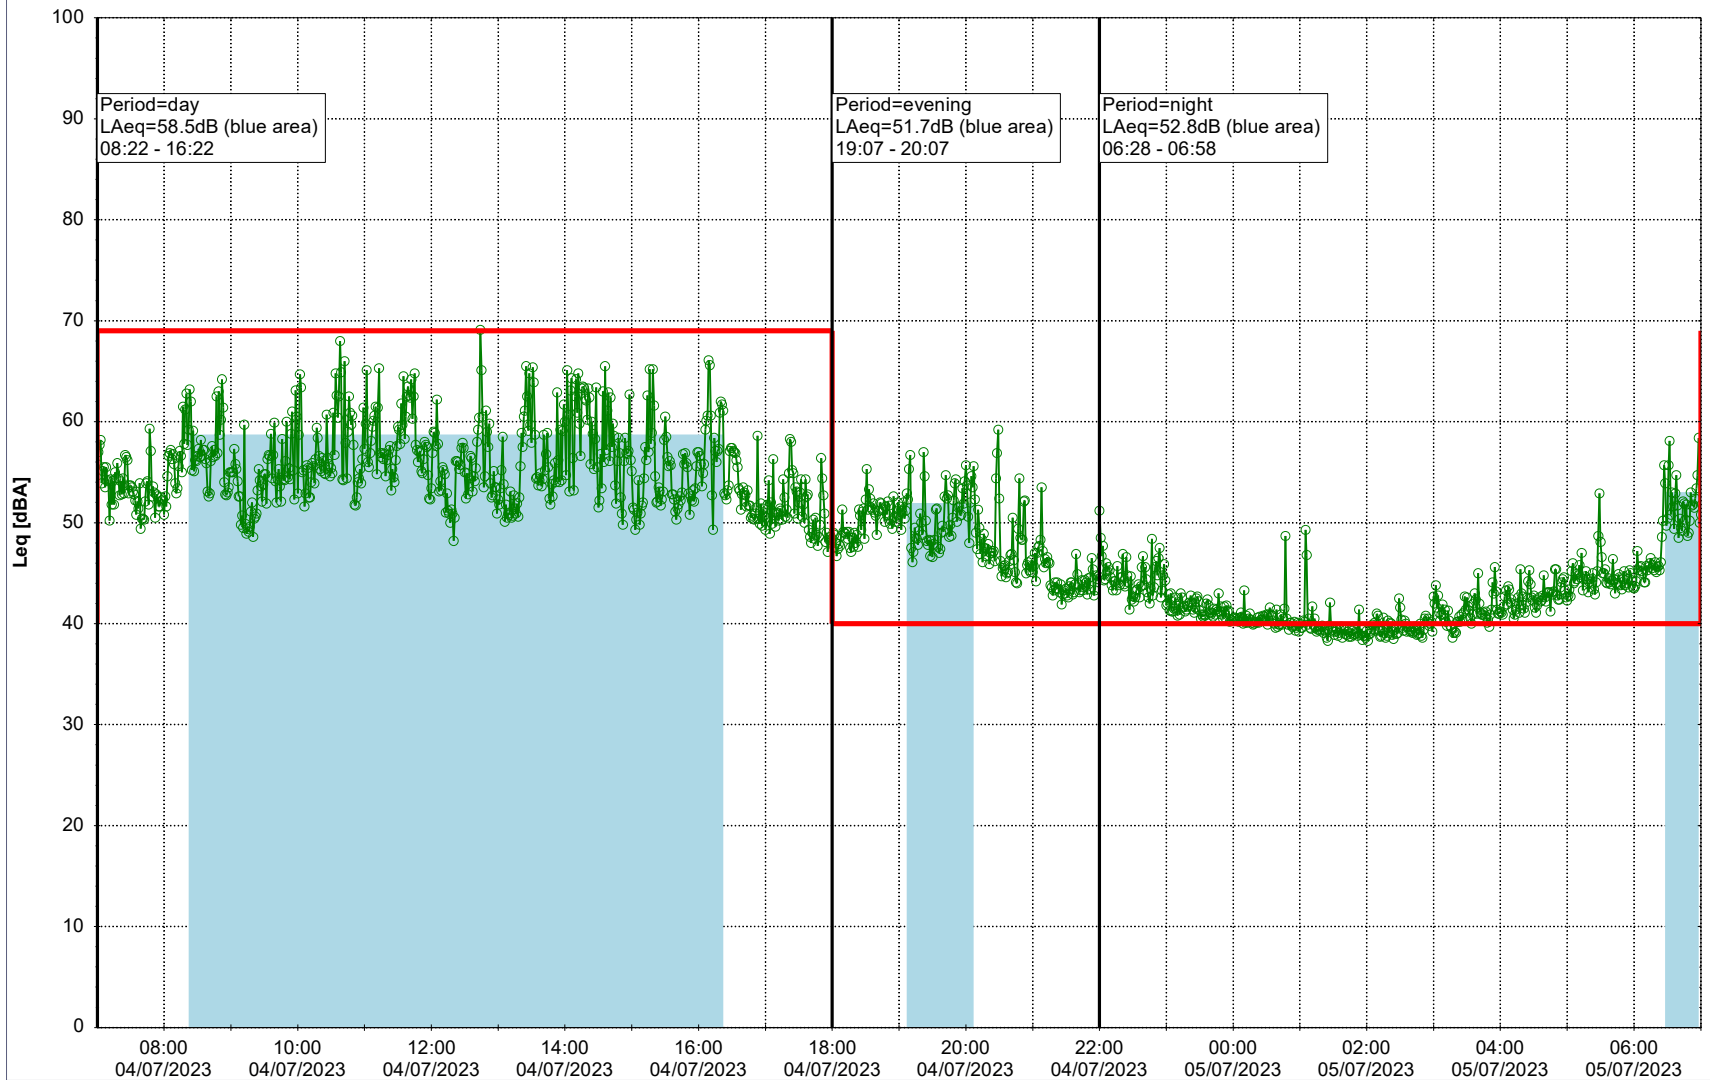

Plan View

Remarks

- Ørsted Værket

Noise Time Related Diagram

04/07/2023
05/07/2023

○○○ EBR-OVK_NS02

Project: Kronos Sydhavnen
Construction: Enghave Brygge
Location: N-V

Plan View

Remarks

- Ørsted Værket

Noise Time Related Diagram

05/07/2023
06/07/2023

○○○○ EBR-OVK_NS02

Project: Kronos Sydhavnen
Construction: Enghave Brygge
Location: N-V

Plan View

Remarks

- Ørsted Værket

Noise Time Related Diagram

06/07/2023
07/07/2023

○○○ EBR-OVK_NS02

Project: Kronos Sydhavnen
Construction: Enghave Brygge
Location: N-V

Plan View

Remarks

- Ørsted Værket