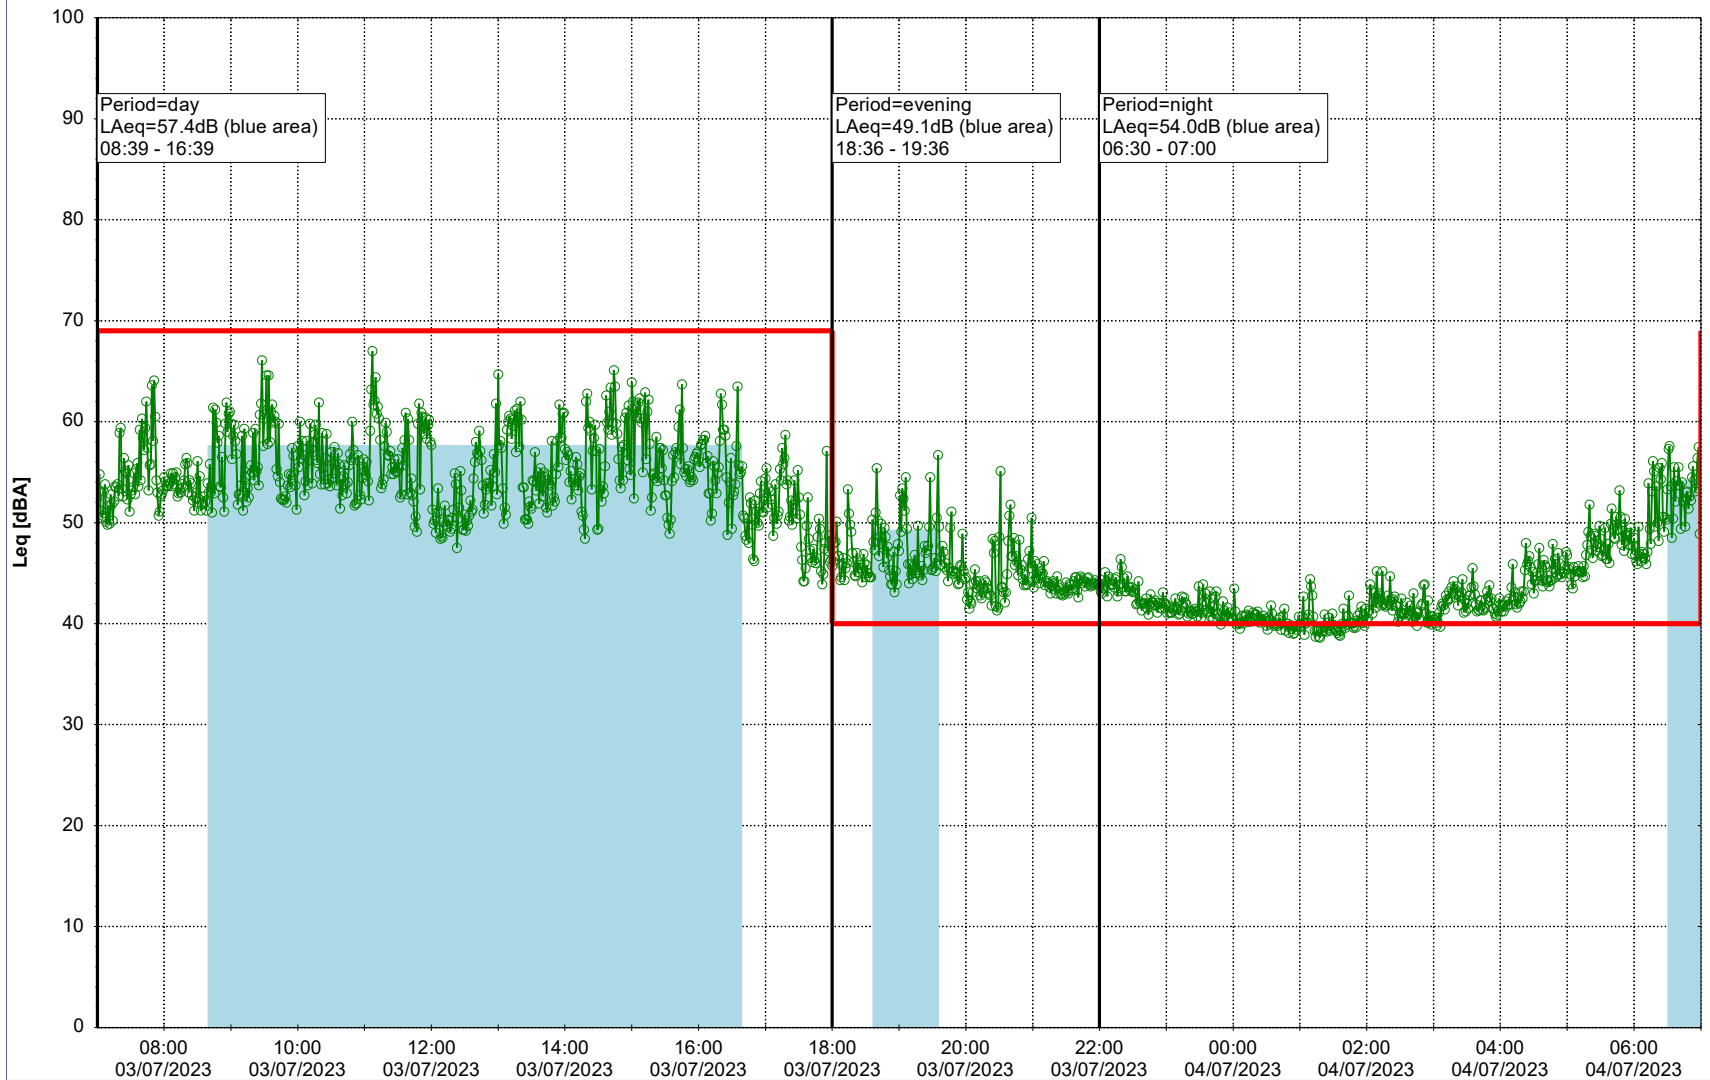

Project: Kronos Sydhavnen
Construction: Enghave Brygge
Location: N-V

Plan View

Remarks

- Ørsted Værket

Noise Time Related Diagram

03/07/2023
04/07/2023

○○○ EBR-OVK_NS02

Project: Kronos Sydhavnen
Construction: Enghave Brygge
Location: N-V

Plan View

Remarks

- Ørsted Værket

Noise Time Related Diagram

04/07/2023
05/07/2023

○○○ EBR-OVK_NS02

Project: Kronos Sydhavnen
Construction: Enghave Brygge
Location: N-V

Plan View

Remarks

- Ørsted Værket

Noise Time Related Diagram

05/07/2023
06/07/2023

○○○○ EBR-OVK_NS02

Project: Kronos Sydhavnen
Construction: Enghave Brygge
Location: N-V

Plan View

Remarks