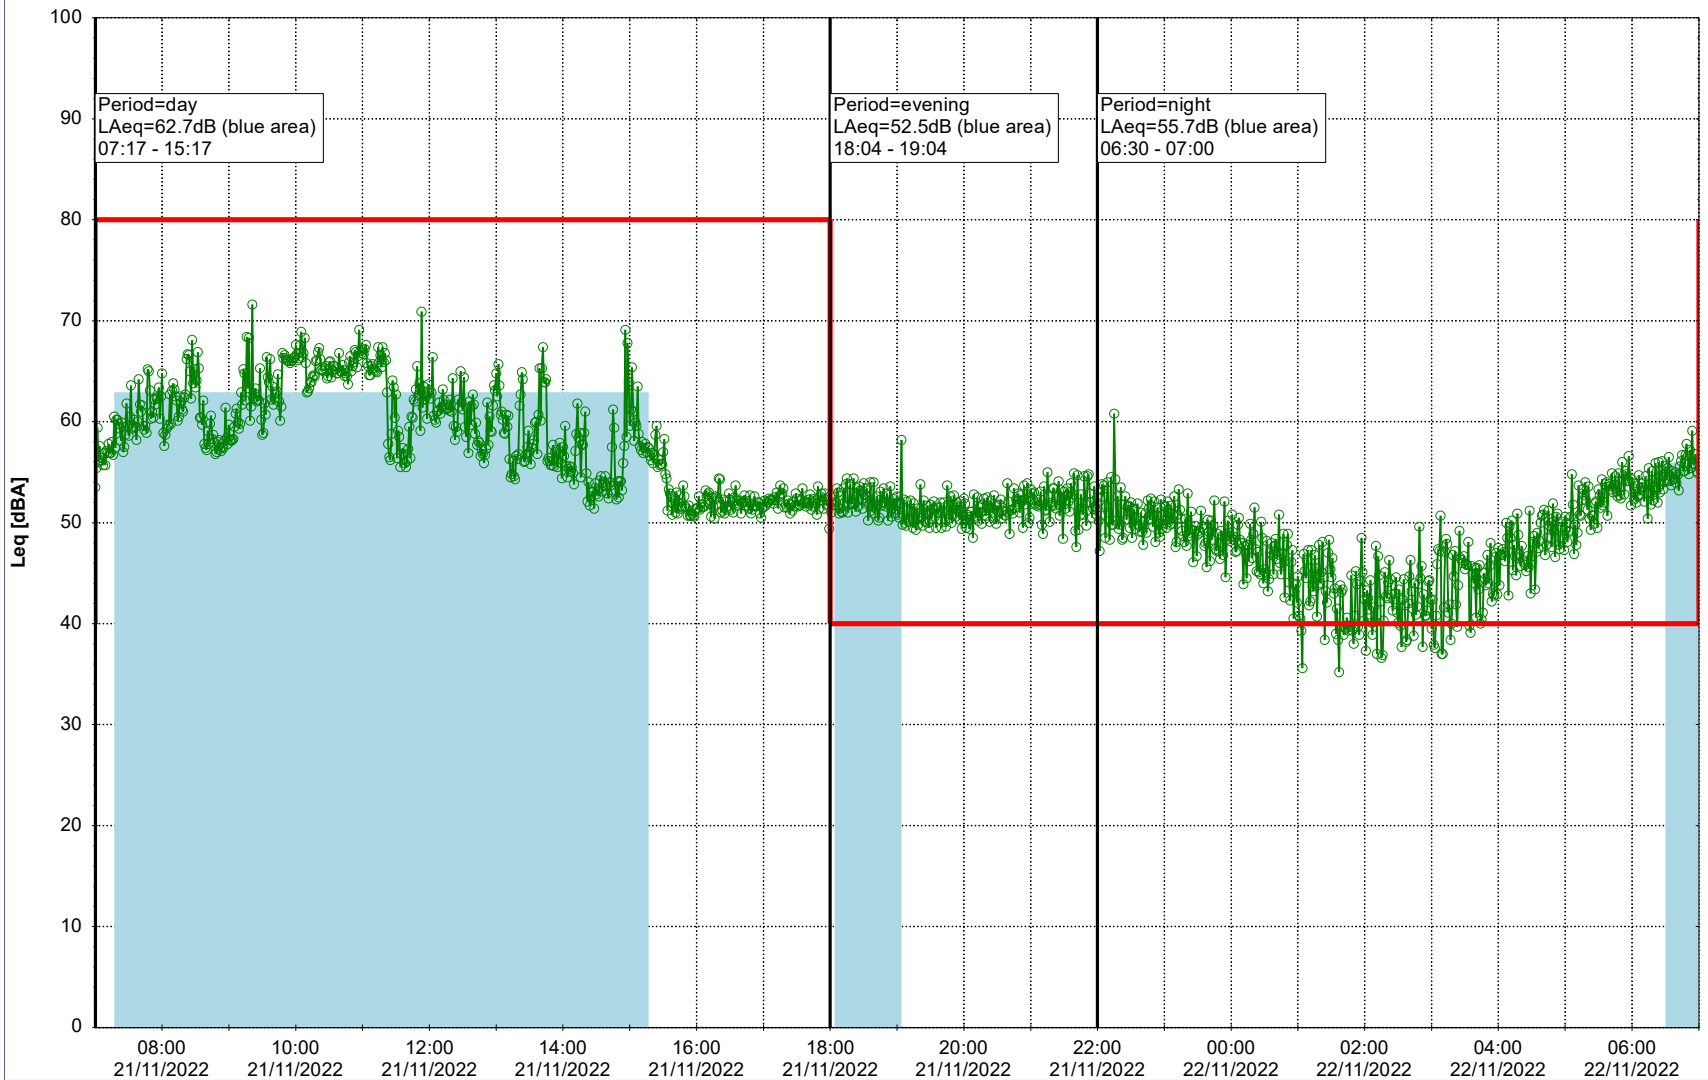

Project: Kronos Sydhavnen
Construction: Sluseholmen
Location: N-V

Plan View

0 5 10 15 20 [m]

Remarks

...

Noise Time Related Diagram

21/11/2022
22/11/2022

○○○○ SLU_NS01

Project: Kronos Sydhavnen
Construction: Sluseholmen
Location: N-V

Plan View

0 5 10 15 20 [m]

Remarks

...

Noise Time Related Diagram

22/11/2022
23/11/2022

○○○○ SLU_NS01

Project: Kronos Sydhavnen
Construction: Sluseholmen
Location: N-V

Plan View

Remarks

...

Noise Time Related Diagram

23/11/2022
24/11/2022

SLU_NS01

Project: Kronos Sydhavnen
Construction: Sluseholmen
Location: N-V

...

Noise Time Related Diagram

26/11/2022
27/11/2022

SLU_NS01

Project: Kronos Sydhavnen
Construction: Sluseholmen
Location: N-V

Plan View

Remarks

...