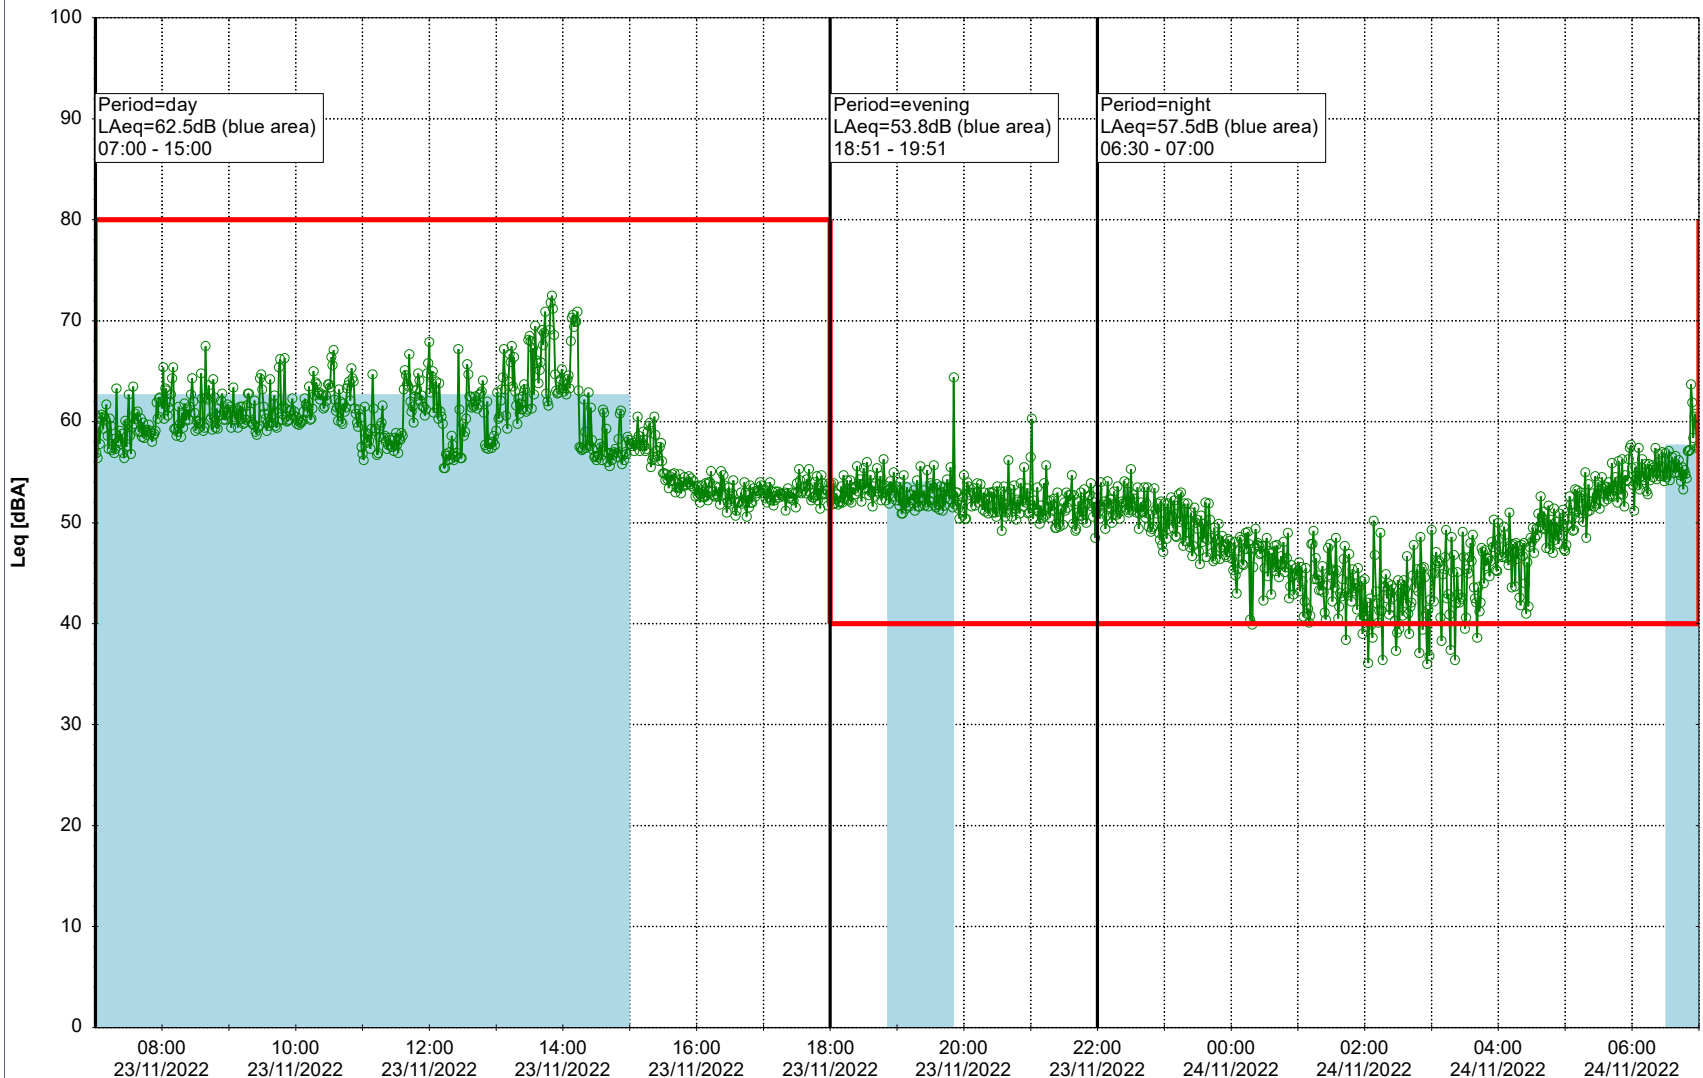

Project: Kronos Sydhavnen
Construction: Sluseholmen
Location: N-V

Plan View

Remarks

...

Noise Time Related Diagram

23/11/2022
24/11/2022

SLU_NS01

Project: Kronos Sydhavnen
Construction: Sluseholmen
Location: N-V

Plan View

Remarks

...

Noise Time Related Diagram

24/11/2022
25/11/2022

○○○○ SLU_NS01

Project: Kronos Sydhavnen
Construction: Sluseholmen
Location: N-V

Plan View

...

Noise Time Related Diagram

26/11/2022
27/11/2022

SLU_NS01

Project: Kronos Sydhavnen
Construction: Sluseholmen
Location: N-V

Plan View

Remarks

...