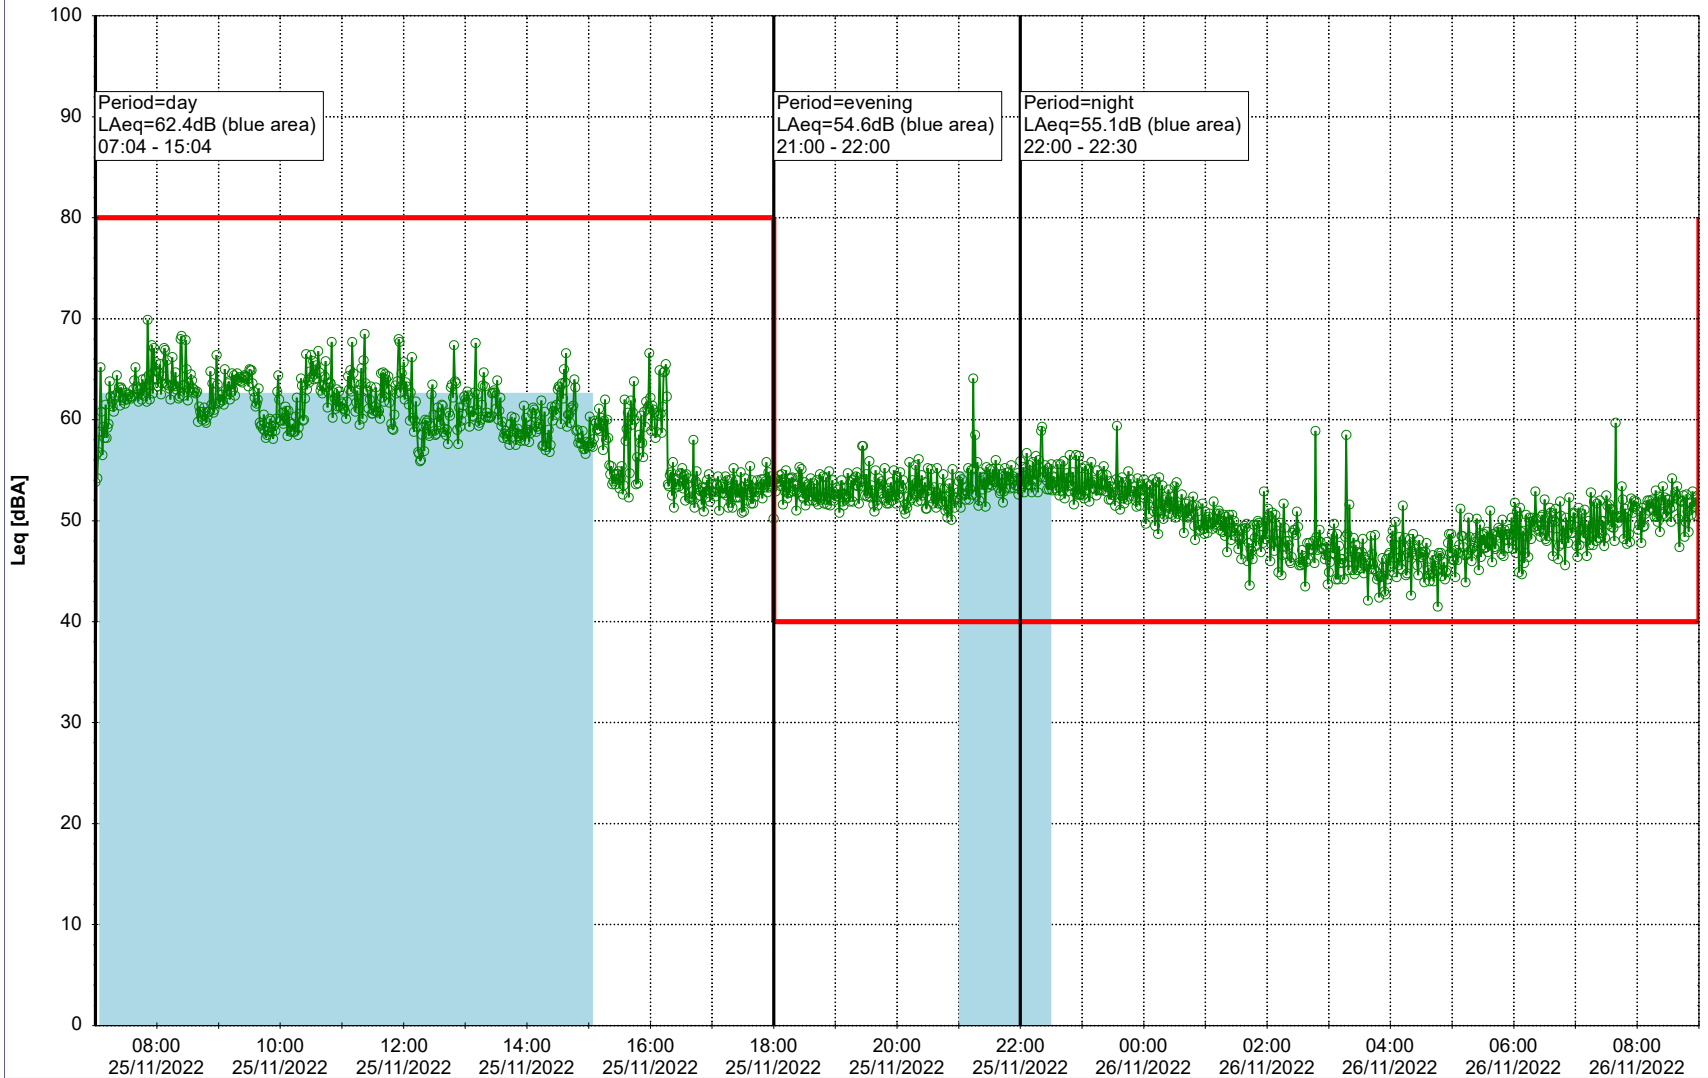

Plan View

Remarks

...

Noise Time Related Diagram

24/11/2022
25/11/2022

○○○○ SLU_NS01

Project: Kronos Sydhavnen
Construction: Sluseholmen
Location: N-V

Plan View

Remarks

...

Noise Time Related Diagram

25/11/2022
26/11/2022

SLU_NS01

Project: Kronos Sydhavnen
Construction: Sluseholmen
Location: N-V

Plan View

Remarks

...

Noise Time Related Diagram

26/11/2022
27/11/2022

SLU_NS01

Project: Kronos Sydhavnen
Construction: Sluseholmen
Location: N-V

Plan View

Remarks

...