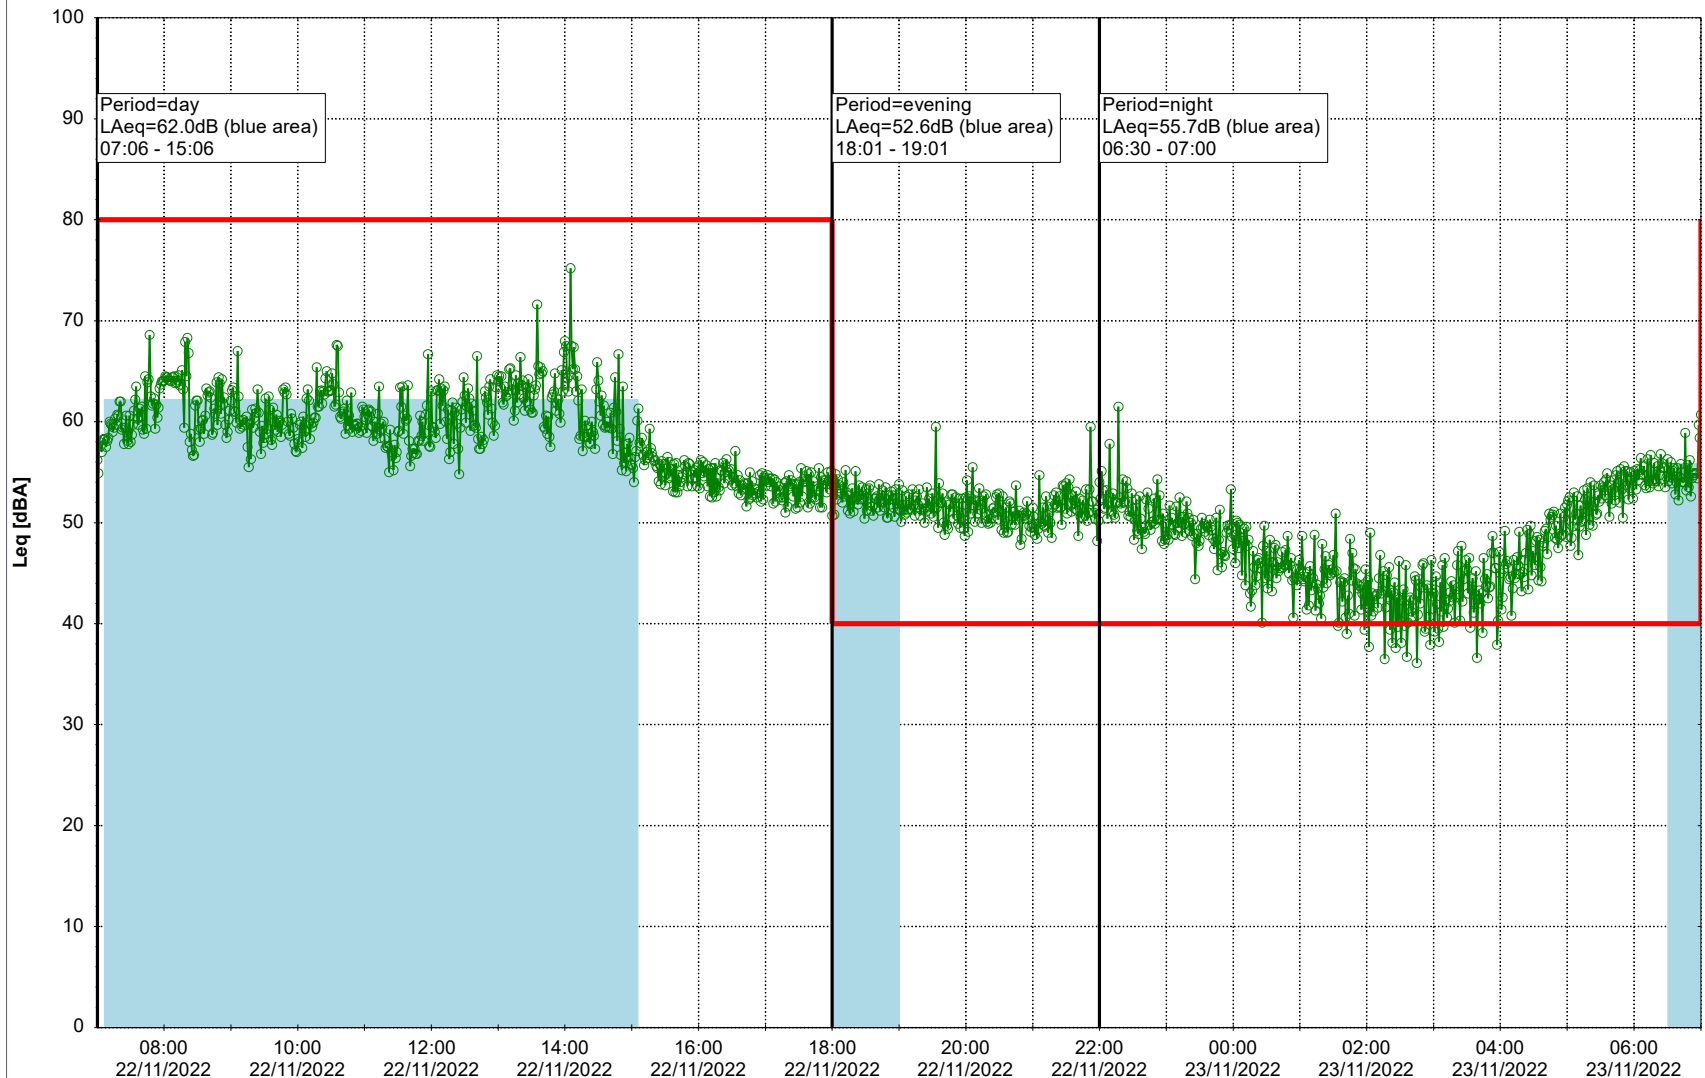

Project: Kronos Sydhavnen
Construction: Sluseholmen
Location: N-V

Plan View

0 5 10 15 20 [m]

Remarks

...

Noise Time Related Diagram

22/11/2022
23/11/2022

○○○○ SLU_NS01

Project: Kronos Sydhavnen
Construction: Sluseholmen
Location: N-V

Plan View

Remarks

...

Noise Time Related Diagram

23/11/2022
24/11/2022

SLU_NS01

Project: Kronos Sydhavnen
Construction: Sluseholmen
Location: N-V

Plan View

Remarks

...

Noise Time Related Diagram

24/11/2022
25/11/2022

○○○○ SLU_NS01

Project: Kronos Sydhavnen
Construction: Sluseholmen
Location: N-V

Plan View

...

Noise Time Related Diagram

26/11/2022
27/11/2022

SLU_NS01

Project: Kronos Sydhavnen
Construction: Sluseholmen
Location: N-V

Plan View

Remarks

...