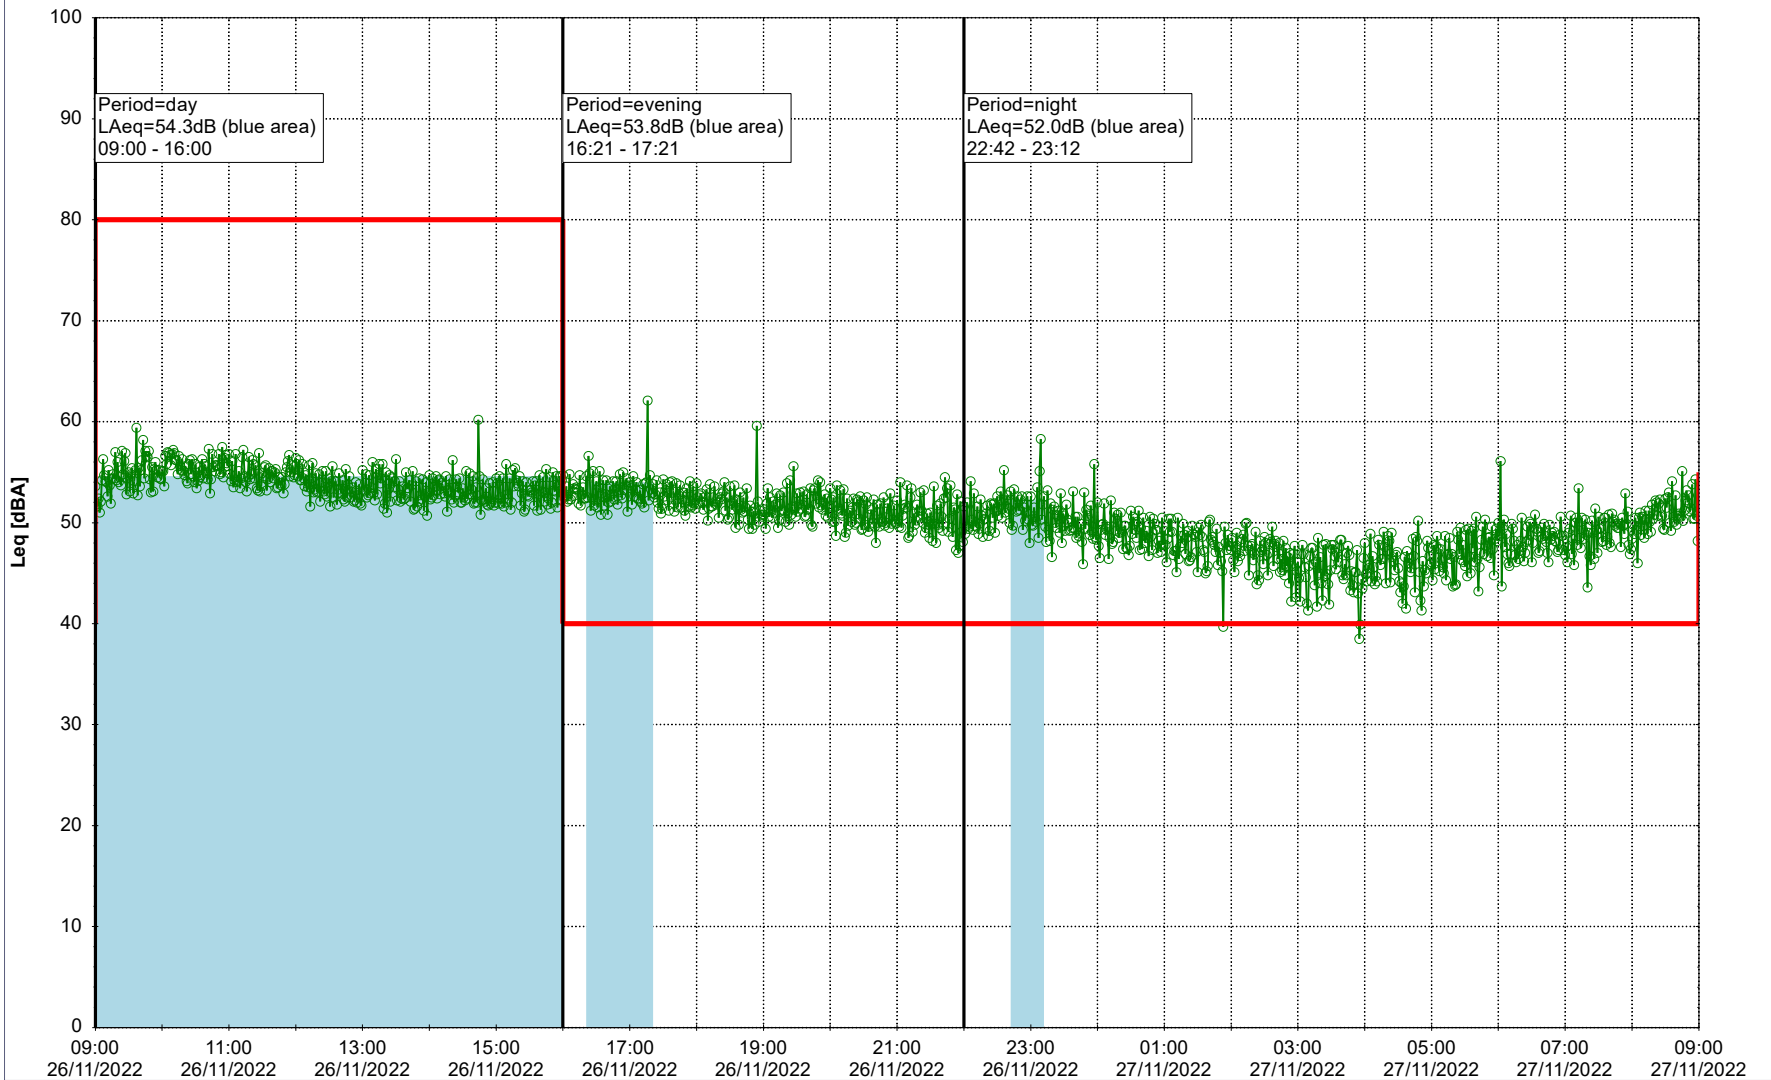

Remarks

...

Noise Time Related Diagram

25/11/2022
26/11/2022

SLU_NS01

Project: Kronos Sydhavnen
Construction: Sluseholmen
Location: N-V

Plan View

Remarks

...

Noise Time Related Diagram

26/11/2022
27/11/2022

SLU_NS01

Project: Kronos Sydhavnen
Construction: Sluseholmen
Location: N-V

Plan View

Remarks

...