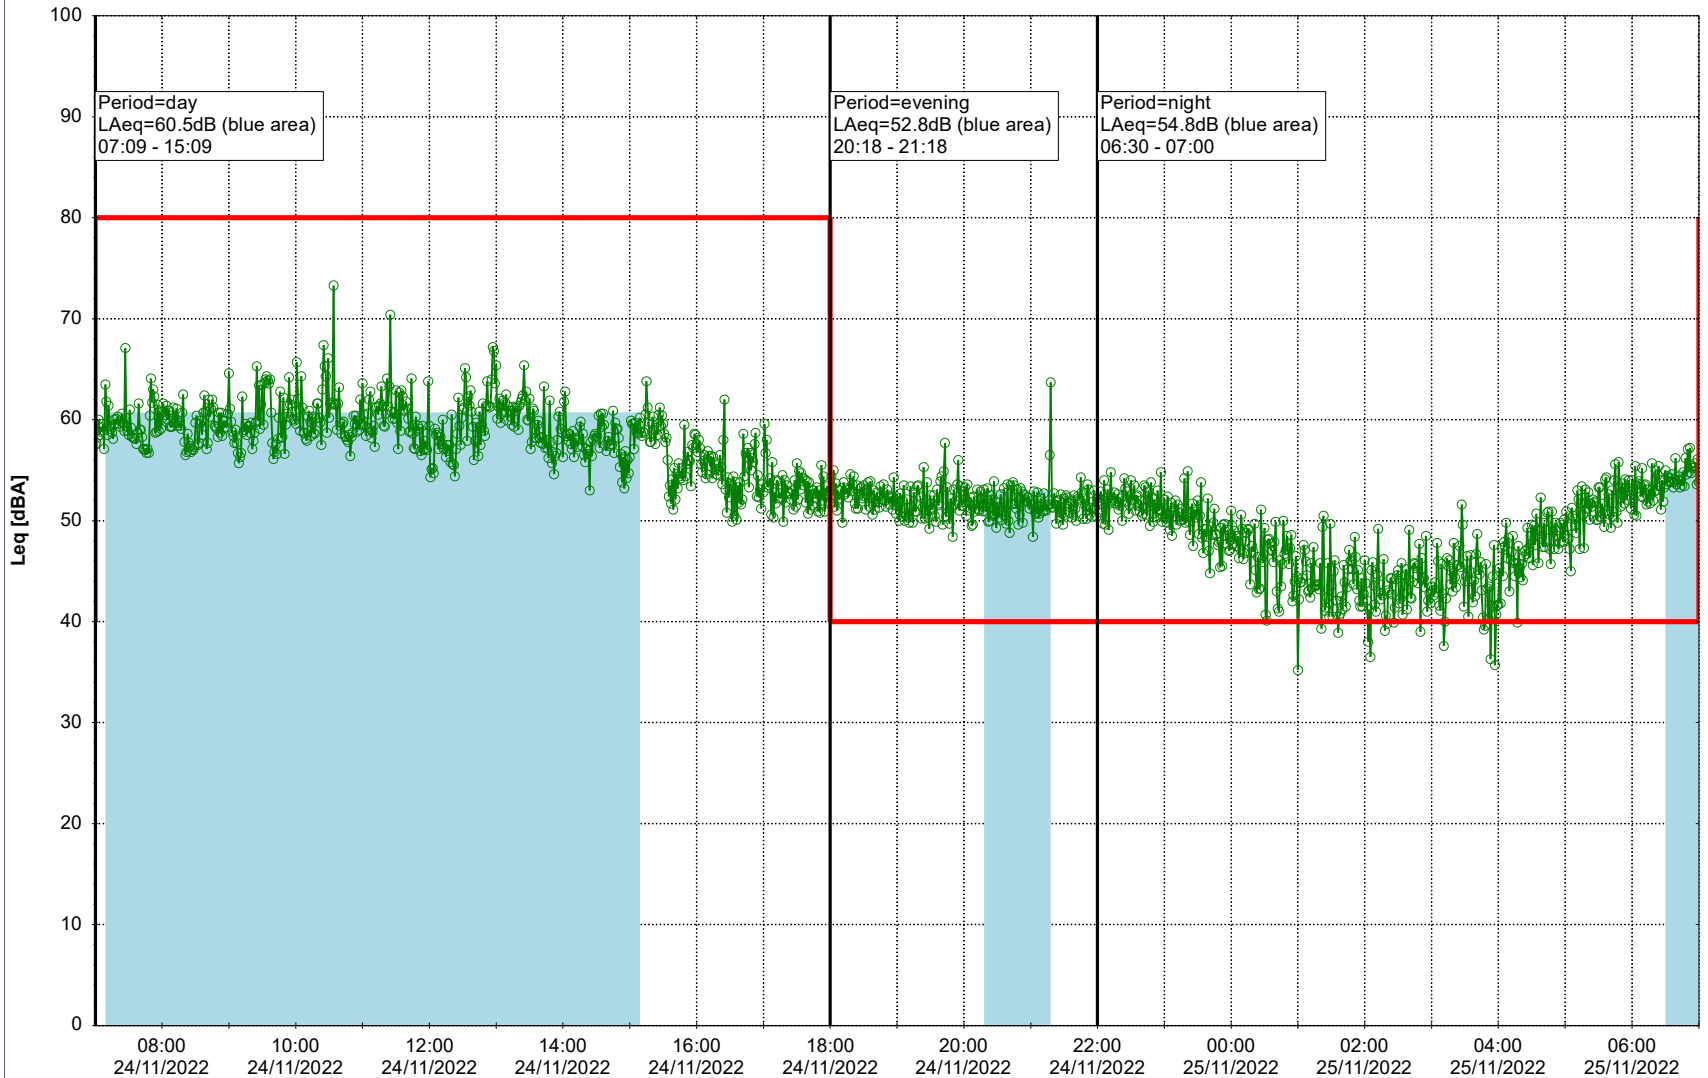

Plan View

Remarks

...

Noise Time Related Diagram

24/11/2022
25/11/2022

○○○○ SLU_NS01

Project: Kronos Sydhavnen
Construction: Sluseholmen
Location: N-V

Plan View

Remarks

...

Noise Time Related Diagram

25/11/2022
26/11/2022

SLU_NS01

Project: Kronos Sydhavnen
Construction: Sluseholmen
Location: N-V

Plan View

Remarks