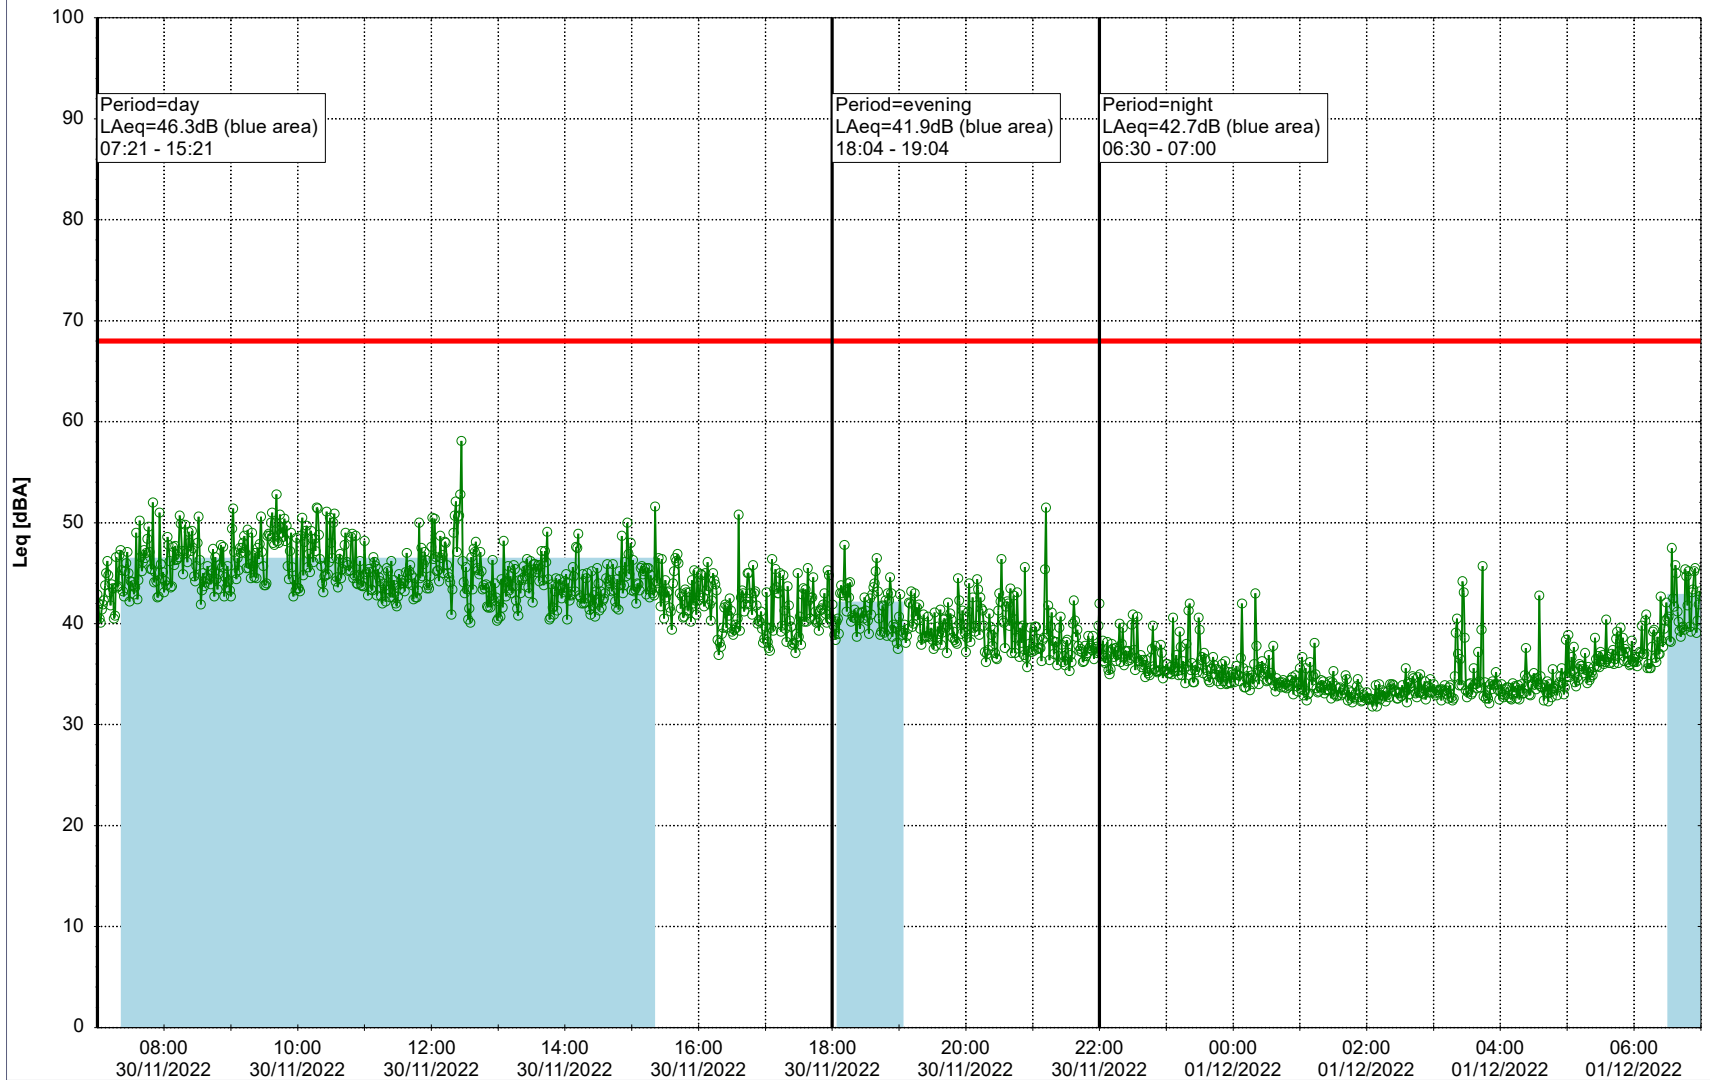

Plan View

Remarks

...

Noise Time Related Diagram

29/11/2022
30/11/2022

○○○○ EBR-OVK_NS02

Project: Kronos Sydhavnen
Construction: Enghave Brygge
Location: N-V

Plan View

Remarks

...

Noise Time Related Diagram

30/11/2022
01/12/2022

○○○ EBR-OVK_NS02

Project: Kronos Sydhavnen
Construction: Enghave Brygge
Location: N-V

Plan View

Noise Time Related Diagram