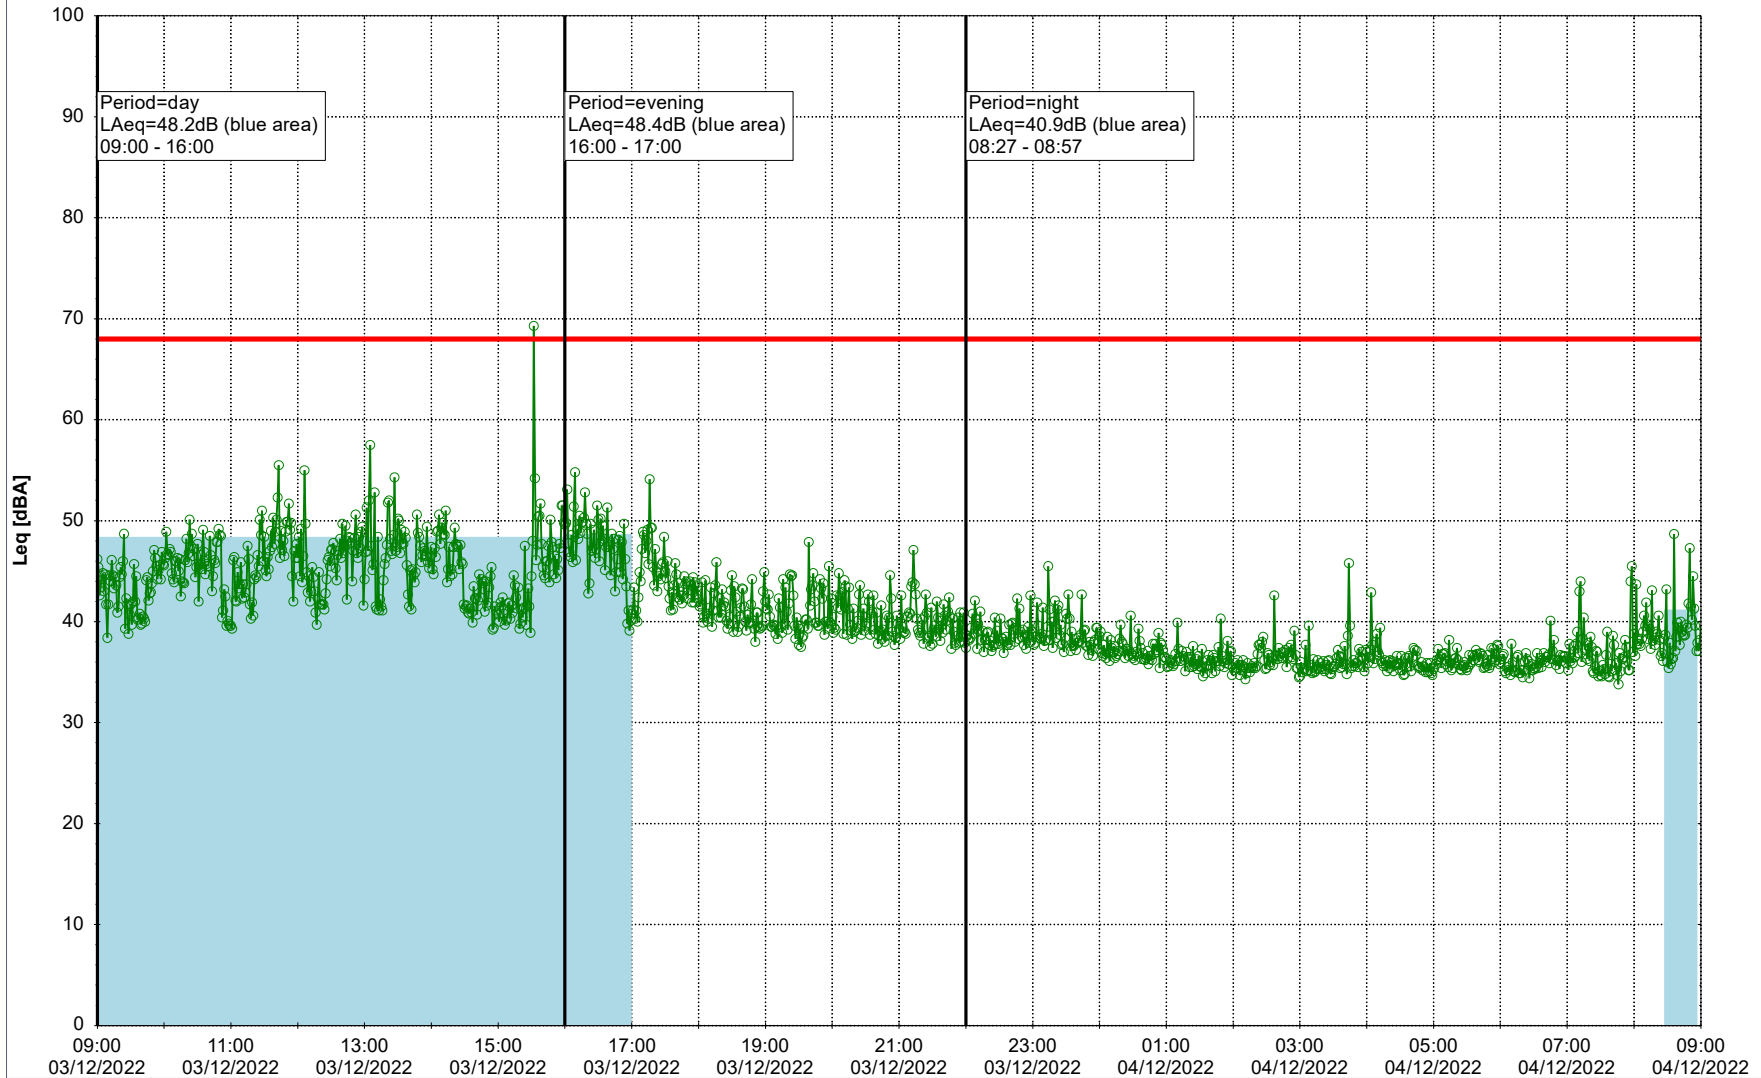

Noise Time Related Diagram

02/12/2022
03/12/2022

○○○ EBR-OVK_NS02

Project: Kronos Sydhavnen
Construction: Enghave Brygge
Location: N-V

Plan View

EBR-OVK_NS02

Remarks

...

Noise Time Related Diagram

03/12/2022
04/12/2022

○○○ EBR-OVK_NS02

Project: Kronos Sydhavnen
Construction: Enghave Brygge
Location: N-V

Plan View

Remarks

...

Noise Time Related Diagram