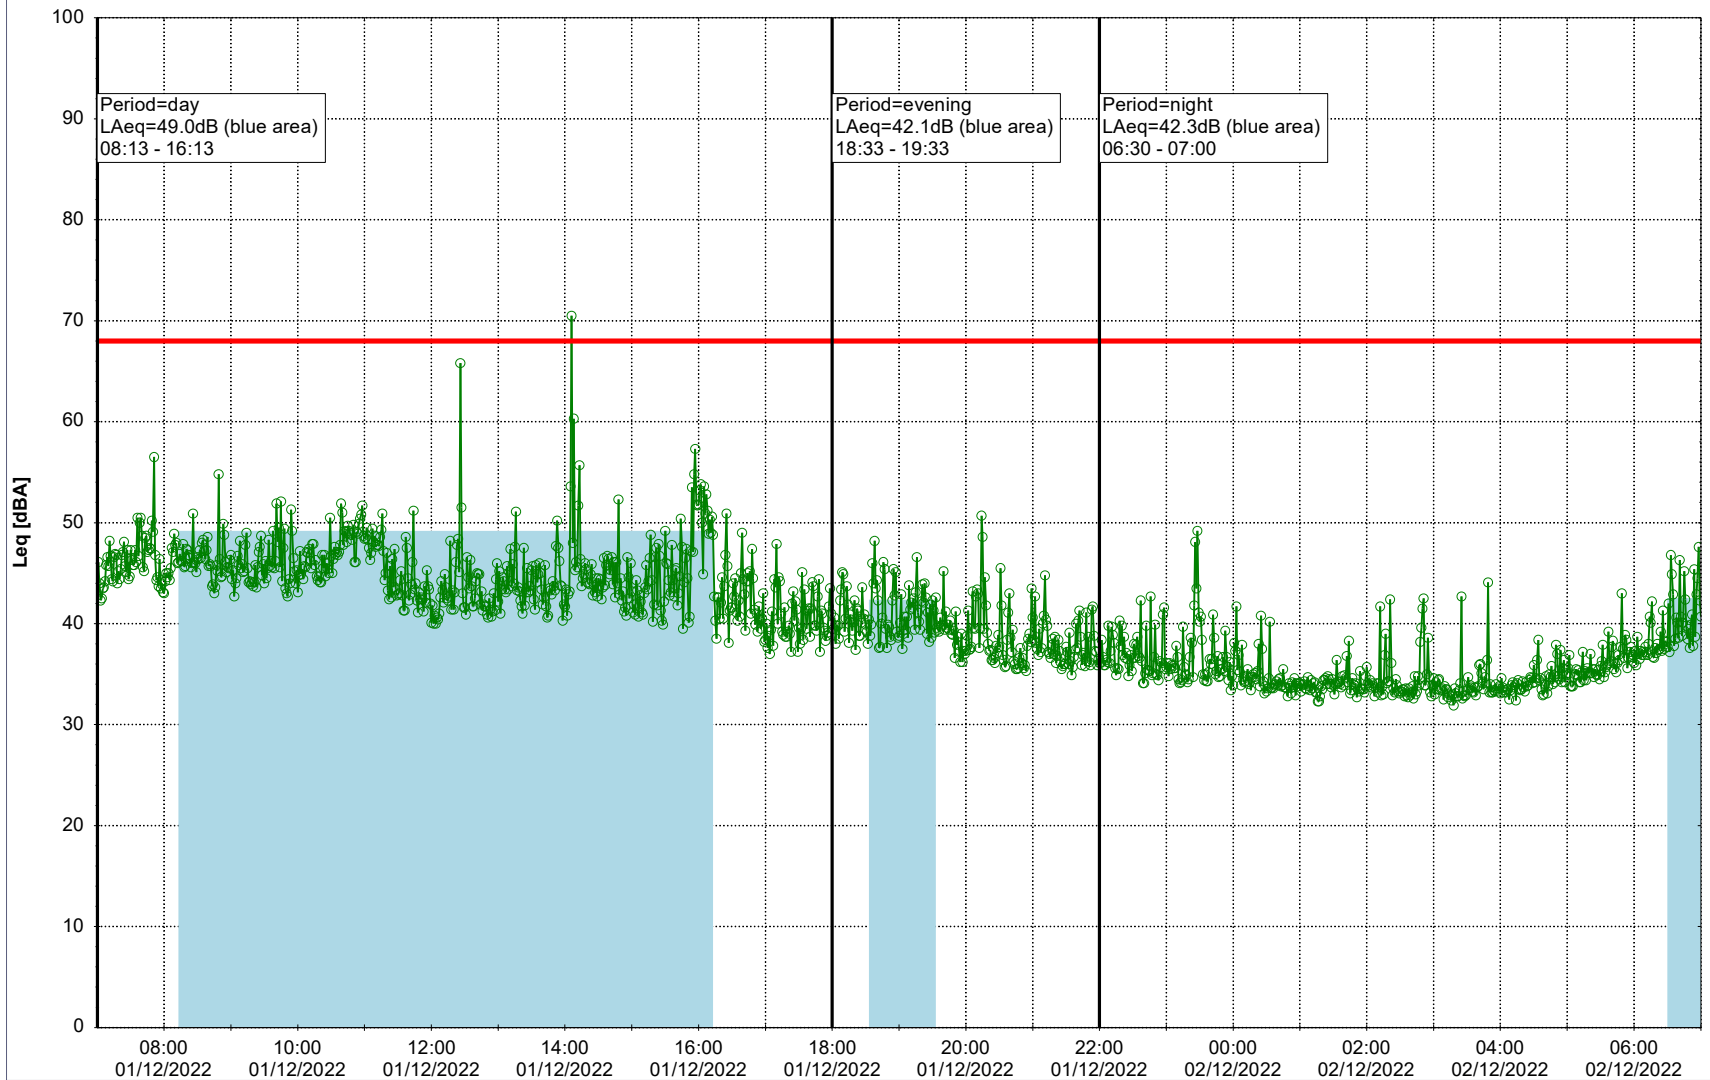

Noise Time Related Diagram

01/12/2022
02/12/2022

○○○ EBR-OVK_NS02