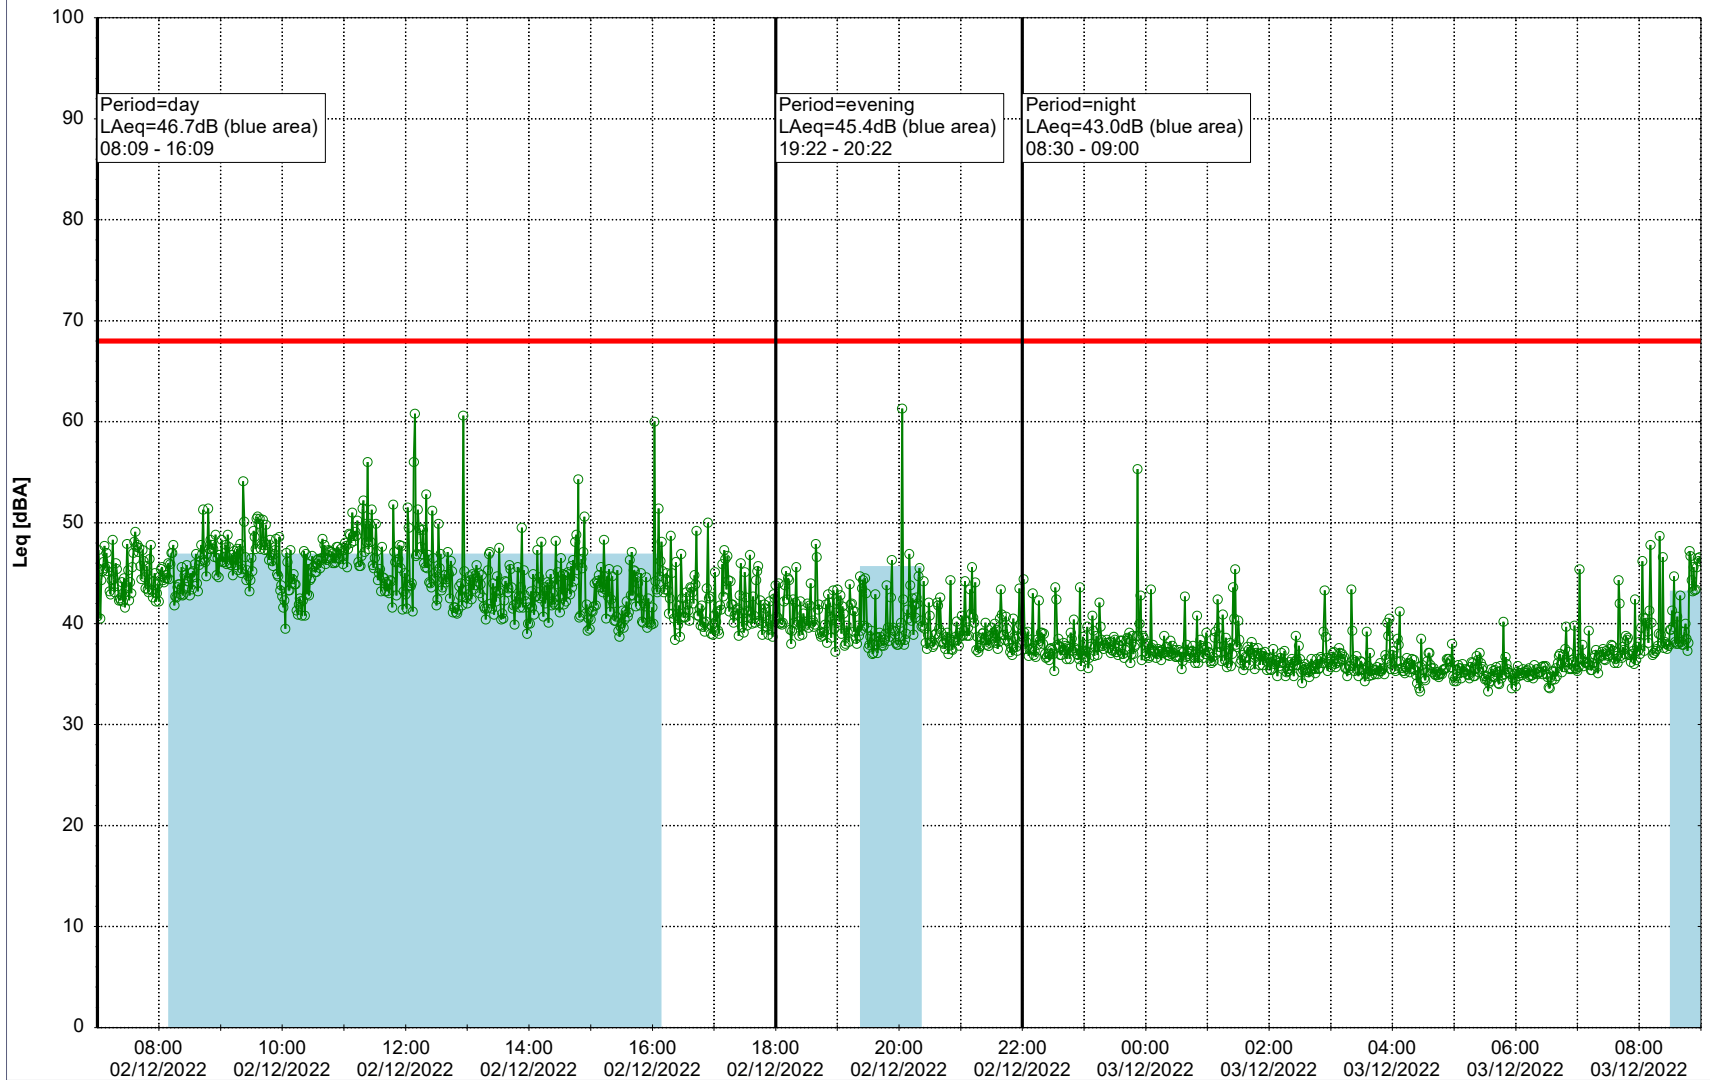

01/12/2022
02/12/2022

○○○ EBR-OVK_NS02

Remarks

...

Project: Kronos Sydhavnen
Construction: Enghave Brygge
Location: N-V

Plan View

Remarks

...

Noise Time Related Diagram

02/12/2022
03/12/2022

○○○ EBR-OVK_NS02

Project: Kronos Sydhavnen
Construction: Enghave Brygge
Location: N-V

Plan View

EBR-OVK_NS02

Remarks

...

Noise Time Related Diagram

03/12/2022
04/12/2022

○○○ EBR-OVK_NS02

Project: Kronos Sydhavnen
Construction: Enghave Brygge
Location: N-V

Plan View

Remarks

...

Noise Time Related Diagram