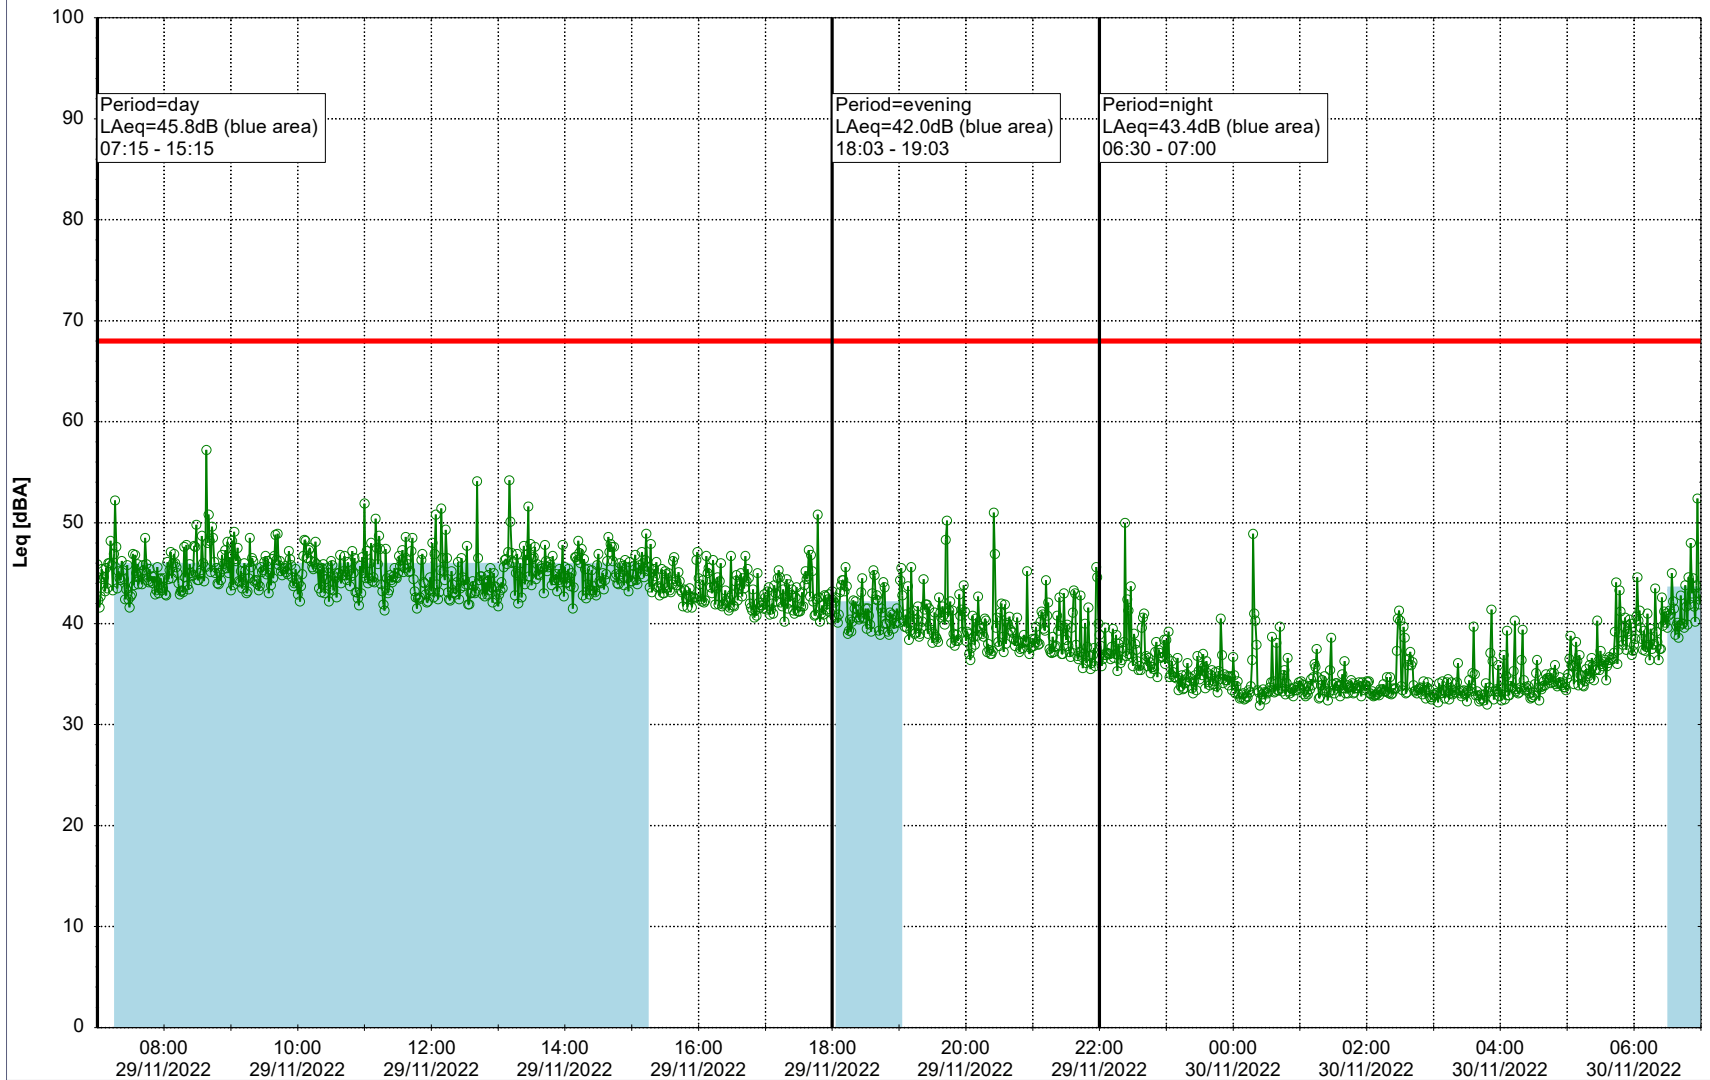

Plan View

Remarks

...

Noise Time Related Diagram

29/11/2022
30/11/2022

○○○○ EBR-OVK_NS02

Project: Kronos Sydhavnen
Construction: Enghave Brygge
Location: N-V

Plan View

Remarks

...

Noise Time Related Diagram

30/11/2022
01/12/2022

○○○ EBR-OVK_NS02

Project: Kronos Sydhavnen
Construction: Enghave Brygge
Location: N-V

Plan View

Noise Time Related Diagram