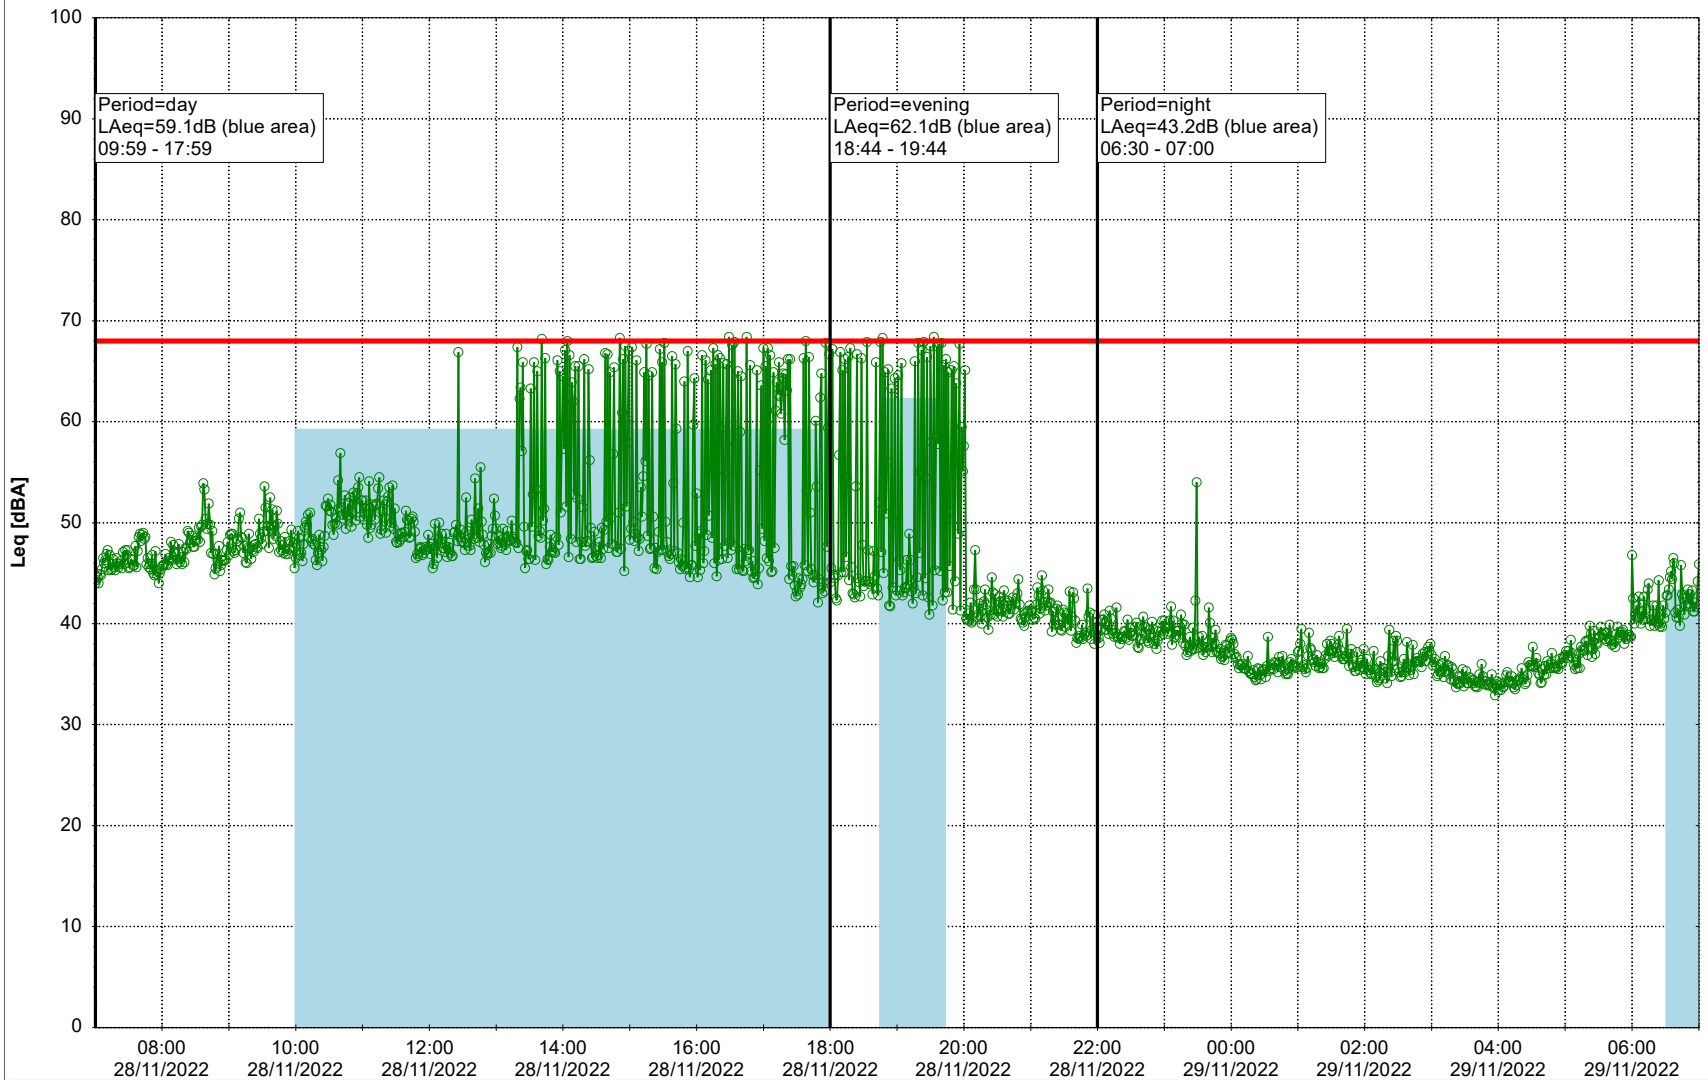

Project: Kronos Sydhavnen
Construction: Enghave Brygge
Location: N-V

Plan View

Noise Time Related Diagram

28/11/2022
29/11/2022

○○○ EBR-OVK_NS02

Project: Kronos Sydhavnen
Construction: Enghave Brygge
Location: N-V

Plan View

Remarks

...

Noise Time Related Diagram

29/11/2022
30/11/2022

○○○○ EBR-OVK_NS02

Project: Kronos Sydhavnen
Construction: Enghave Brygge
Location: N-V

Plan View

Remarks

...

Noise Time Related Diagram

30/11/2022
01/12/2022

○○○ EBR-OVK_NS02

Project: Kronos Sydhavnen
Construction: Enghave Brygge
Location: N-V

Plan View

Noise Time Related Diagram