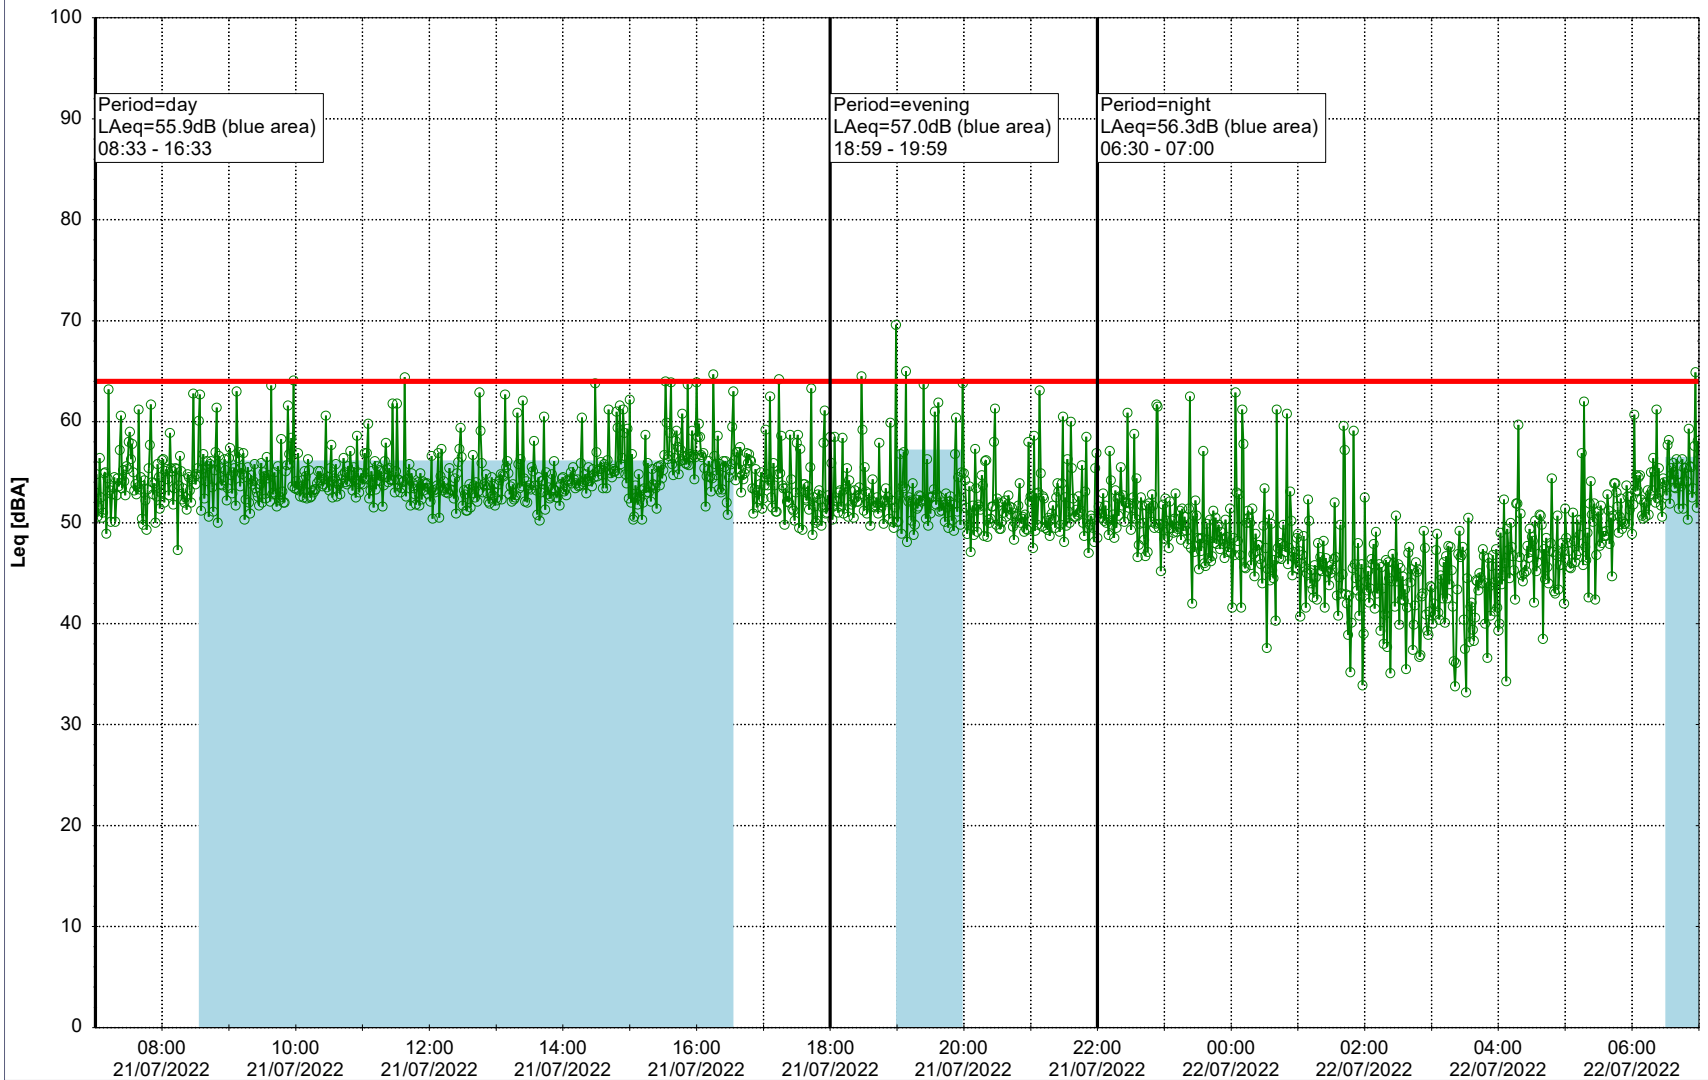

...

Noise Time Related Diagram

20/07/2022
21/07/2022

○○○ GAB_NS01

Project: Kronos Sydhavnen
Construction: Gåsebæk
Location: N-V

Plan View

Remarks

...

Noise Time Related Diagram

21/07/2022
22/07/2022

○○○ GAB_NS01

Project: Kronos Sydhavnen
Construction: Gåsebæk
Location: N-V

Plan View

Remarks

...

Noise Time Related Diagram

22/07/2022
23/07/2022

○○○ GAB_NS01

Project: Kronos Sydhavnen
Construction: Gåsebæk
Location: N-V

Plan View

Remarks

...

Noise Time Related Diagram

23/07/2022
24/07/2022

○○○○ GAB_NS01

Project: Kronos Sydhavnen
Construction: Gåsebæk
Location: N-V

24/07/2022
25/07/2022

Plan View

Remarks

...

Noise Time Related Diagram

○○○ GAB_NS01