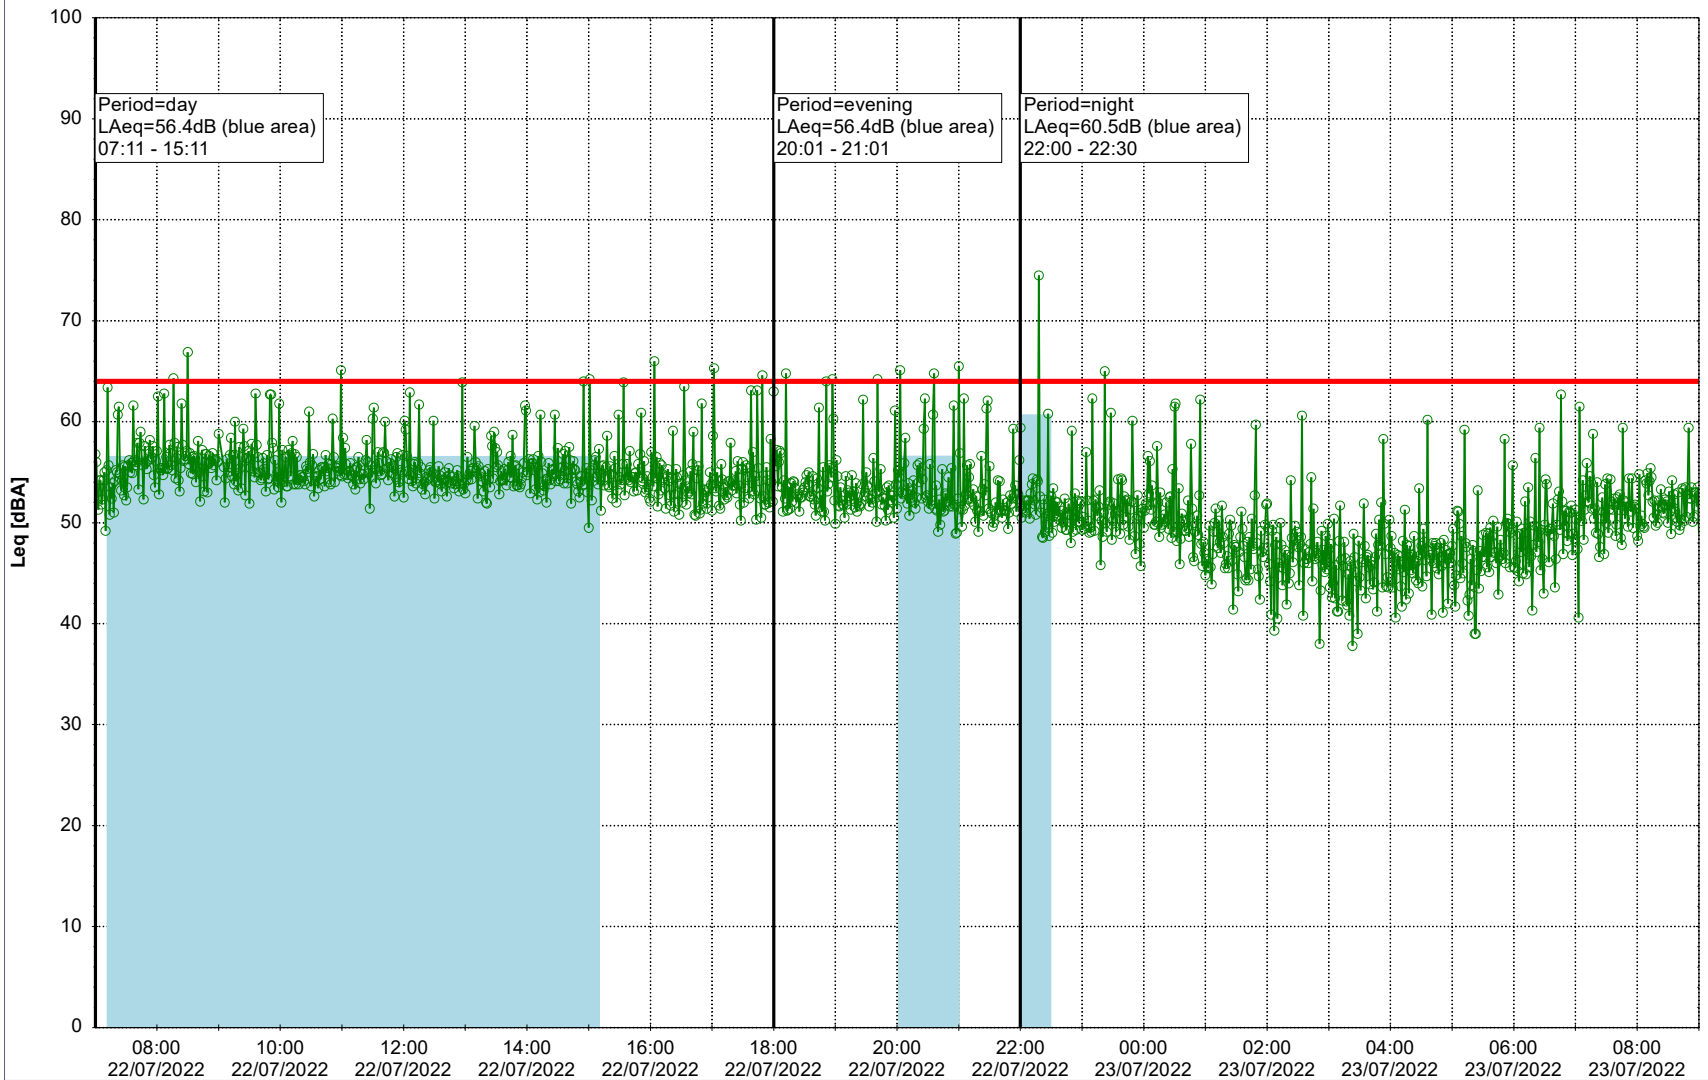

Noise Time Related Diagram

21/07/2022
22/07/2022

○○○ GAB_NS01

Project: Kronos Sydhavnen
Construction: Gåsebæk
Location: N-V

Plan View

Remarks

...

Noise Time Related Diagram

22/07/2022
23/07/2022

○○○ GAB_NS01

Project: Kronos Sydhavnen
Construction: Gåsebæk
Location: N-V

Plan View

Remarks

...

Noise Time Related Diagram

23/07/2022
24/07/2022

○○○○ GAB_NS01

Project: Kronos Sydhavnen
Construction: Gåsebæk
Location: N-V

24/07/2022
25/07/2022

Plan View

Remarks

...

Noise Time Related Diagram

○○○ GAB_NS01