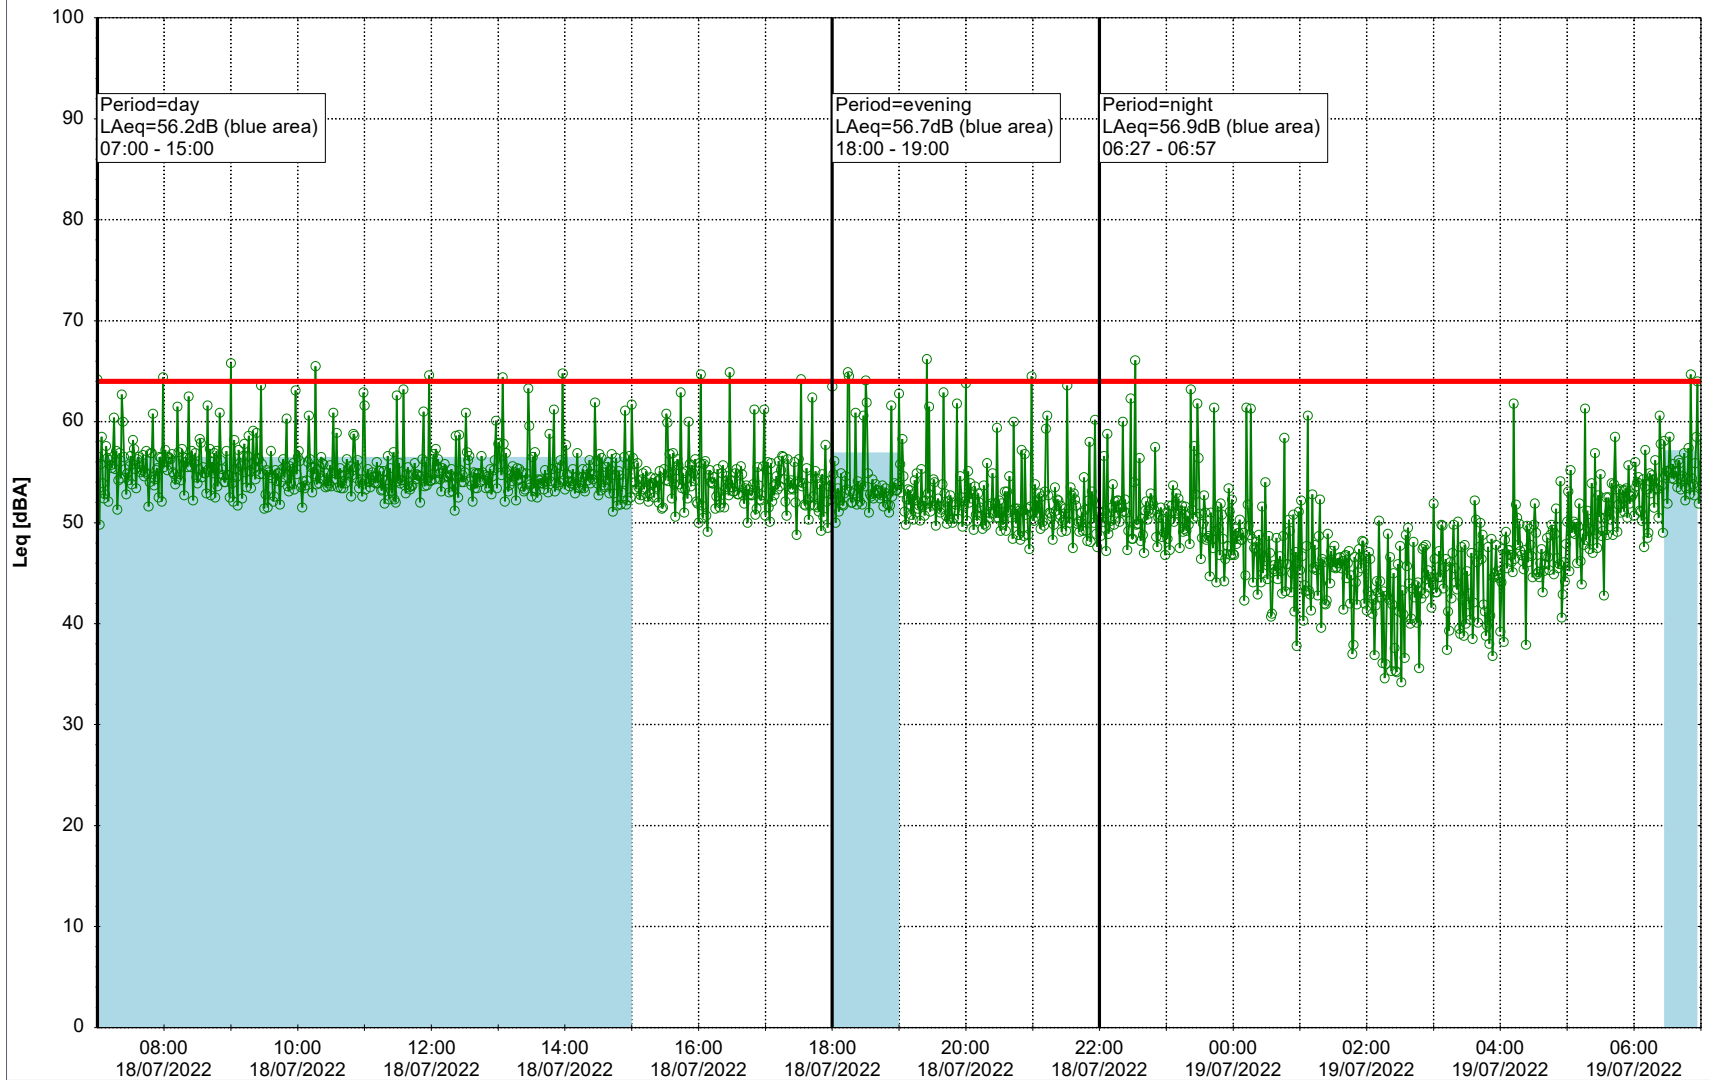

Project: Kronos Sydhavnen
Construction: Gåsebæk
Location: N-V

Plan View

Remarks

...

Noise Time Related Diagram

18/07/2022
19/07/2022

○○○ GAB_NS01

Project: Kronos Sydhavnen
Construction: Gåsebæk
Location: N-V

19/07/2022
20/07/2022

Remarks

...

Noise Time Related Diagram

○○○ GAB_NS01

Project: Kronos Sydhavnen
Construction: Gåsebæk
Location: N-V

Plan View

Remarks

...

Noise Time Related Diagram

20/07/2022
21/07/2022

○○○ GAB_NS01

Project: Kronos Sydhavnen
Construction: Gåsebæk
Location: N-V

Plan View

Remarks

...

○○○○ GAB_NS01

Project: Kronos Sydhavnen
Construction: Gåsebæk
Location: N-V

24/07/2022
25/07/2022

Plan View

Remarks

...

Noise Time Related Diagram

○○○ GAB_NS01