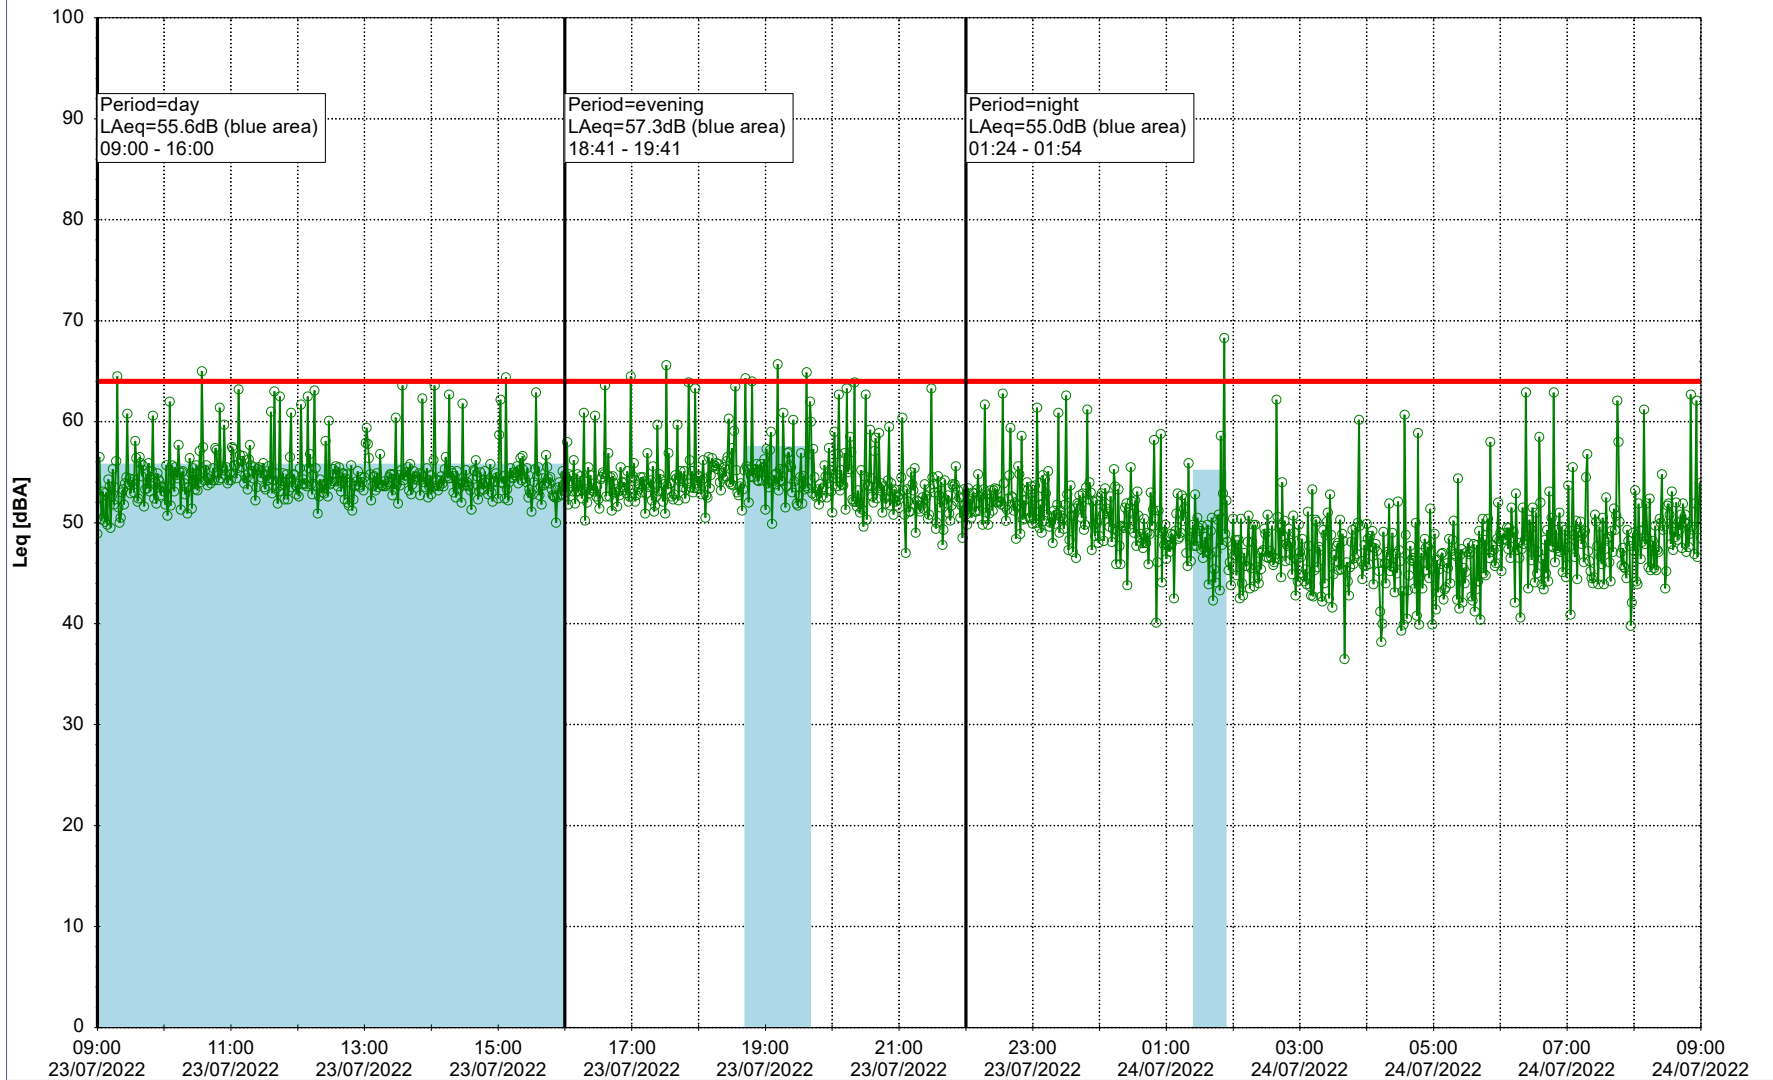

Noise Time Related Diagram

21/07/2022
22/07/2022

○○○ GAB_NS01

Project: Kronos Sydhavnen
Construction: Gåsebæk
Location: N-V

Plan View

Remarks

...

Noise Time Related Diagram

22/07/2022
23/07/2022

○○○ GAB_NS01

Project: Kronos Sydhavnen
Construction: Gåsebæk
Location: N-V

Plan View

Remarks

...

Noise Time Related Diagram

23/07/2022
24/07/2022

○○○○ GAB_NS01

Project: Kronos Sydhavnen
Construction: Gåsebæk
Location: N-V

24/07/2022
25/07/2022

Plan View

Remarks

...

Noise Time Related Diagram

○○○ GAB_NS01