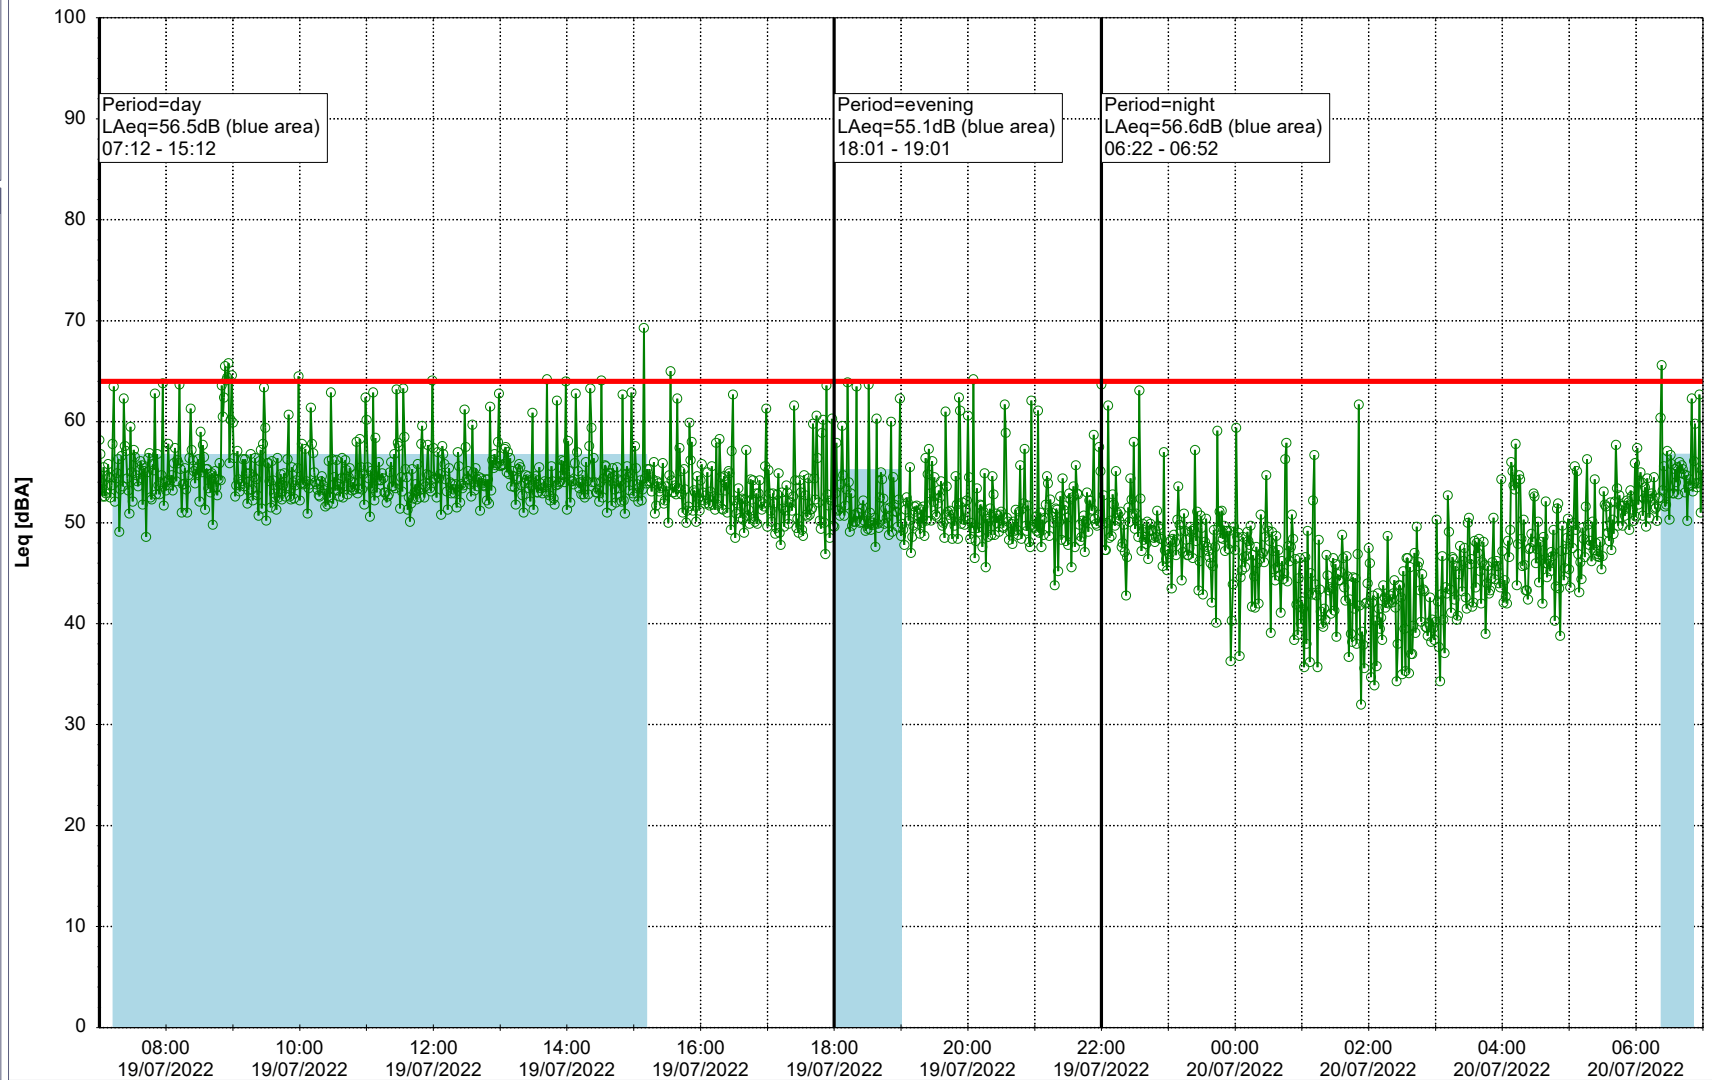

19/07/2022
20/07/2022

Remarks

...

Noise Time Related Diagram

○○○ GAB_NS01

Project: Kronos Sydhavnen
Construction: Gåsebæk
Location: N-V

Plan View

Remarks

...

Noise Time Related Diagram

20/07/2022
21/07/2022

○○○ GAB_NS01

Project: Kronos Sydhavnen
Construction: Gåsebæk
Location: N-V

Plan View

Remarks

...

Noise Time Related Diagram

21/07/2022
22/07/2022

○○○ GAB_NS01

Project: Kronos Sydhavnen
Construction: Gåsebæk
Location: N-V

Plan View

Remarks

...

Noise Time Related Diagram

○○○○ GAB_NS01

Project: Kronos Sydhavnen
Construction: Gåsebæk
Location: N-V

24/07/2022
25/07/2022

Plan View

Remarks

...

Noise Time Related Diagram

○○○ GAB_NS01