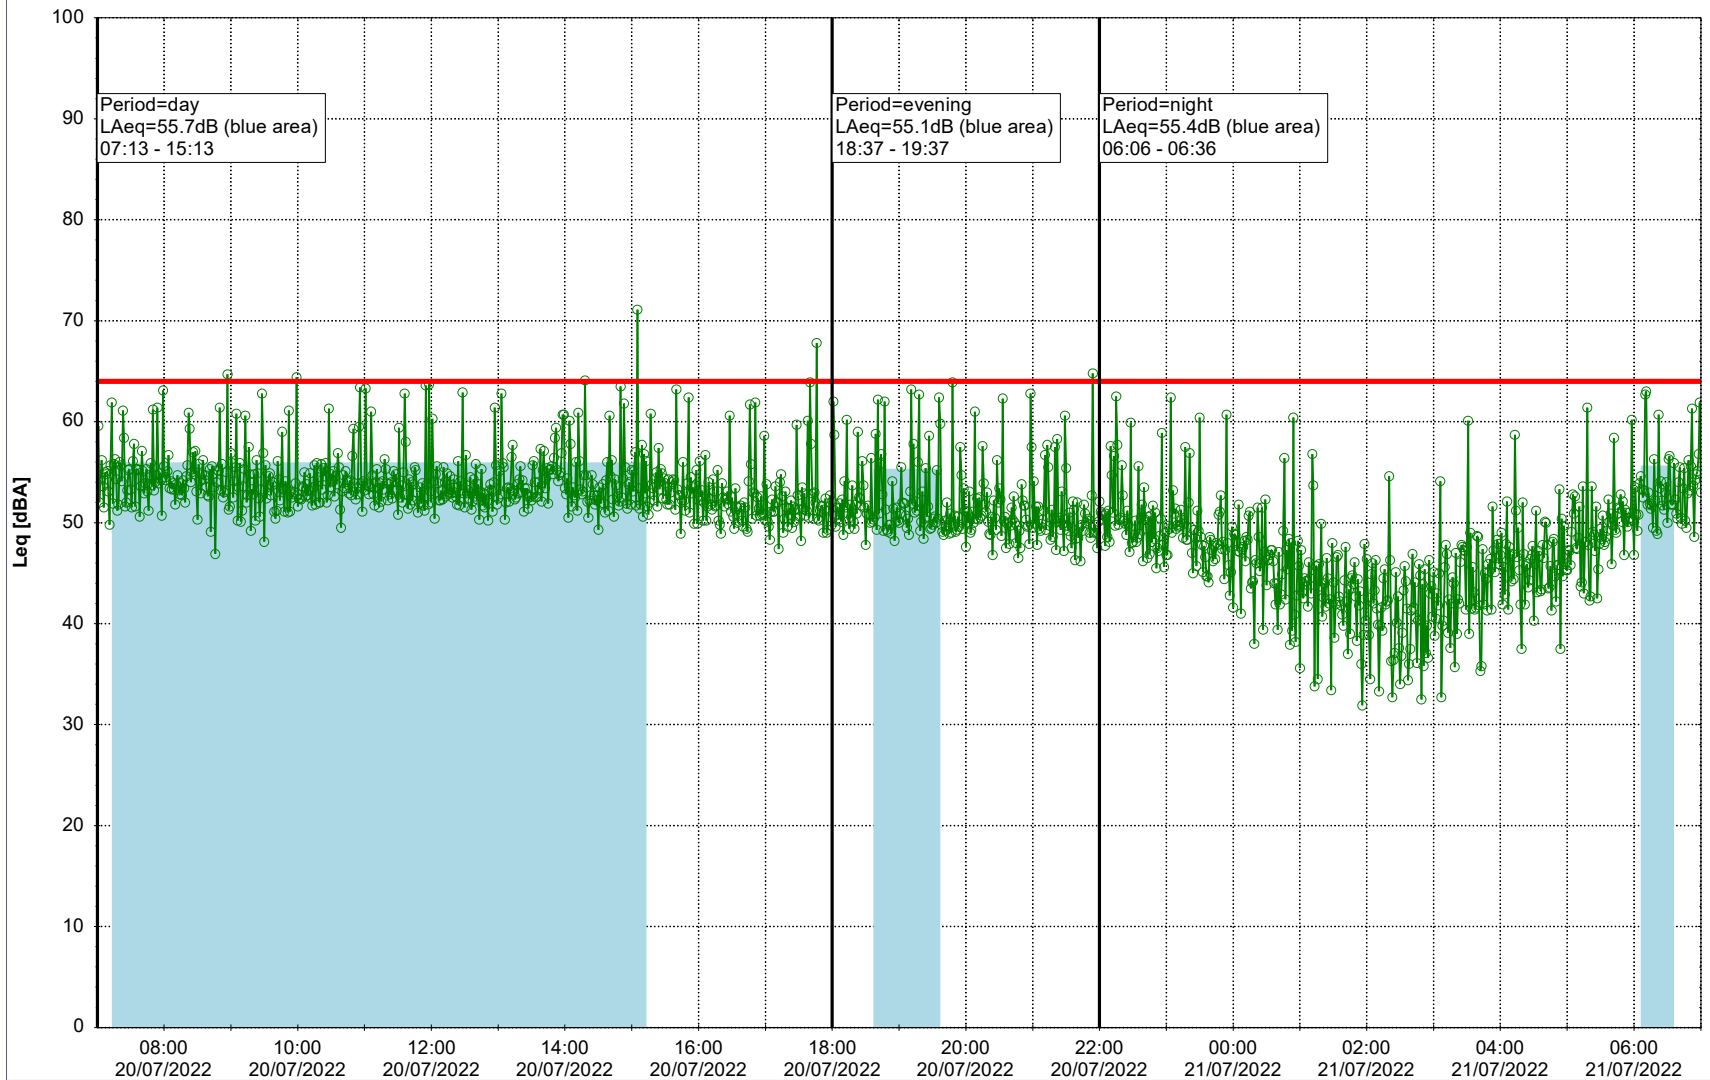

19/07/2022
20/07/2022

Remarks

...

Noise Time Related Diagram

○○○ GAB_NS01

Project: Kronos Sydhavnen
Construction: Gåsebæk
Location: N-V

Plan View

Remarks

...

Noise Time Related Diagram

20/07/2022
21/07/2022

○○○ GAB_NS01

Project: Kronos Sydhavnen
Construction: Gåsebæk
Location: N-V

Plan View

Remarks

...

Noise Time Related Diagram

21/07/2022
22/07/2022

○○○ GAB_NS01

Project: Kronos Sydhavnen
Construction: Gåsebæk
Location: N-V

Plan View

Remarks

...

Noise Time Related Diagram

○○○○ GAB_NS01

Project: Kronos Sydhavnen
Construction: Gåsebæk
Location: N-V

24/07/2022
25/07/2022

Plan View

Remarks

...

Noise Time Related Diagram

○○○ GAB_NS01