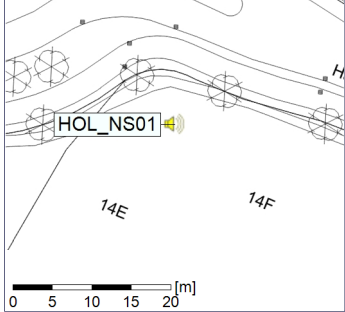

Noise Time Related Diagram

08/11/2019
09/11/2019

○ ○ ○ ○ HOL_NS01

Project: Kronos Sydhavnen
Construction: Havneholmen
Location: N-V

Plan View

Remarks

...

Noise Time Related Diagram

09/11/2019
10/11/2019

○ ○ ○ ○ HOL_NS01

Project: Kronos Sydhavnen
Construction: Havneholmen
Location: N-V

Plan View

Remarks

...

Noise Time Related Diagram

10/11/2019
11/11/2019