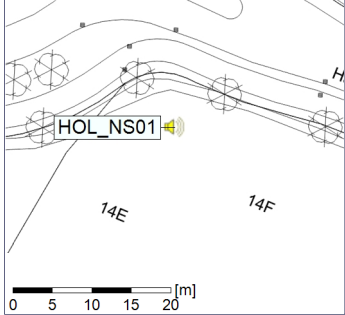

Plan View

Remarks

...

Noise Time Related Diagram

05/11/2019
06/11/2019

○ ○ ○ ○ HOL_NS01

Project: Kronos Sydhavnen
Construction: Havneholmen
Location: N-V

Plan View