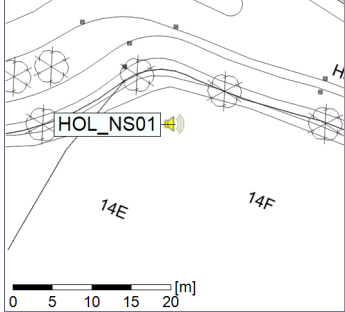

...

Noise Time Related Diagram

07/11/2019
08/11/2019

○ ○ ○ ○ HOL_NS01

Project: Kronos Sydhavnen
Construction: Havneholmen
Location: N-V

Plan View

Remarks

...

Noise Time Related Diagram

08/11/2019
09/11/2019

○ ○ ○ ○ HOL_NS01

Project: Kronos Sydhavnen
Construction: Havneholmen
Location: N-V

Plan View

Remarks

...

Noise Time Related Diagram