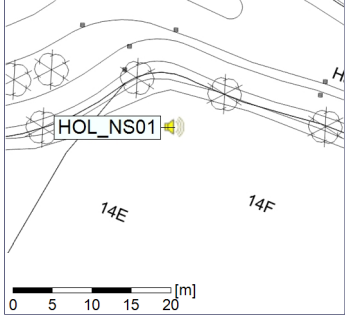

Project: Kronos Sydhavnen
Construction: Havneholmen
Location: N-V

Plan View

Remarks

...

Noise Time Related Diagram

04/11/2019
05/11/2019

○ ○ ○ ○ HOL_NS01

Project: Kronos Sydhavnen
Construction: Havneholmen
Location: N-V

Plan View

Remarks

...

Noise Time Related Diagram

05/11/2019
06/11/2019

○ ○ ○ ○ HOL_NS01

Project: Kronos Sydhavnen
Construction: Havneholmen
Location: N-V

Plan View

Noise Time Related Diagram

08/11/2019
09/11/2019

○ ○ ○ ○ HOL_NS01

Project: Kronos Sydhavnen
Construction: Havneholmen
Location: N-V

Plan View

Remarks

...

Noise Time Related Diagram