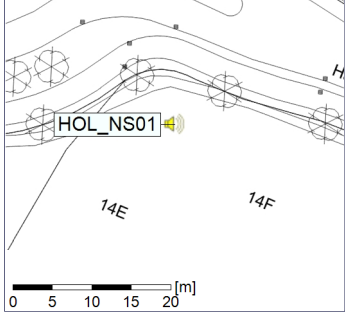

Project: Kronos Sydhavnen
Construction: Havneholmen
Location: N-V

Plan View

Remarks

...

Noise Time Related Diagram

04/11/2019
05/11/2019

○ ○ ○ ○ HOL_NS01

Project: Kronos Sydhavnen
Construction: Havneholmen
Location: N-V

Plan View

Remarks

...

Noise Time Related Diagram

05/11/2019
06/11/2019

○ ○ ○ ○ HOL_NS01

Project: Kronos Sydhavnen
Construction: Havneholmen
Location: N-V

Plan View