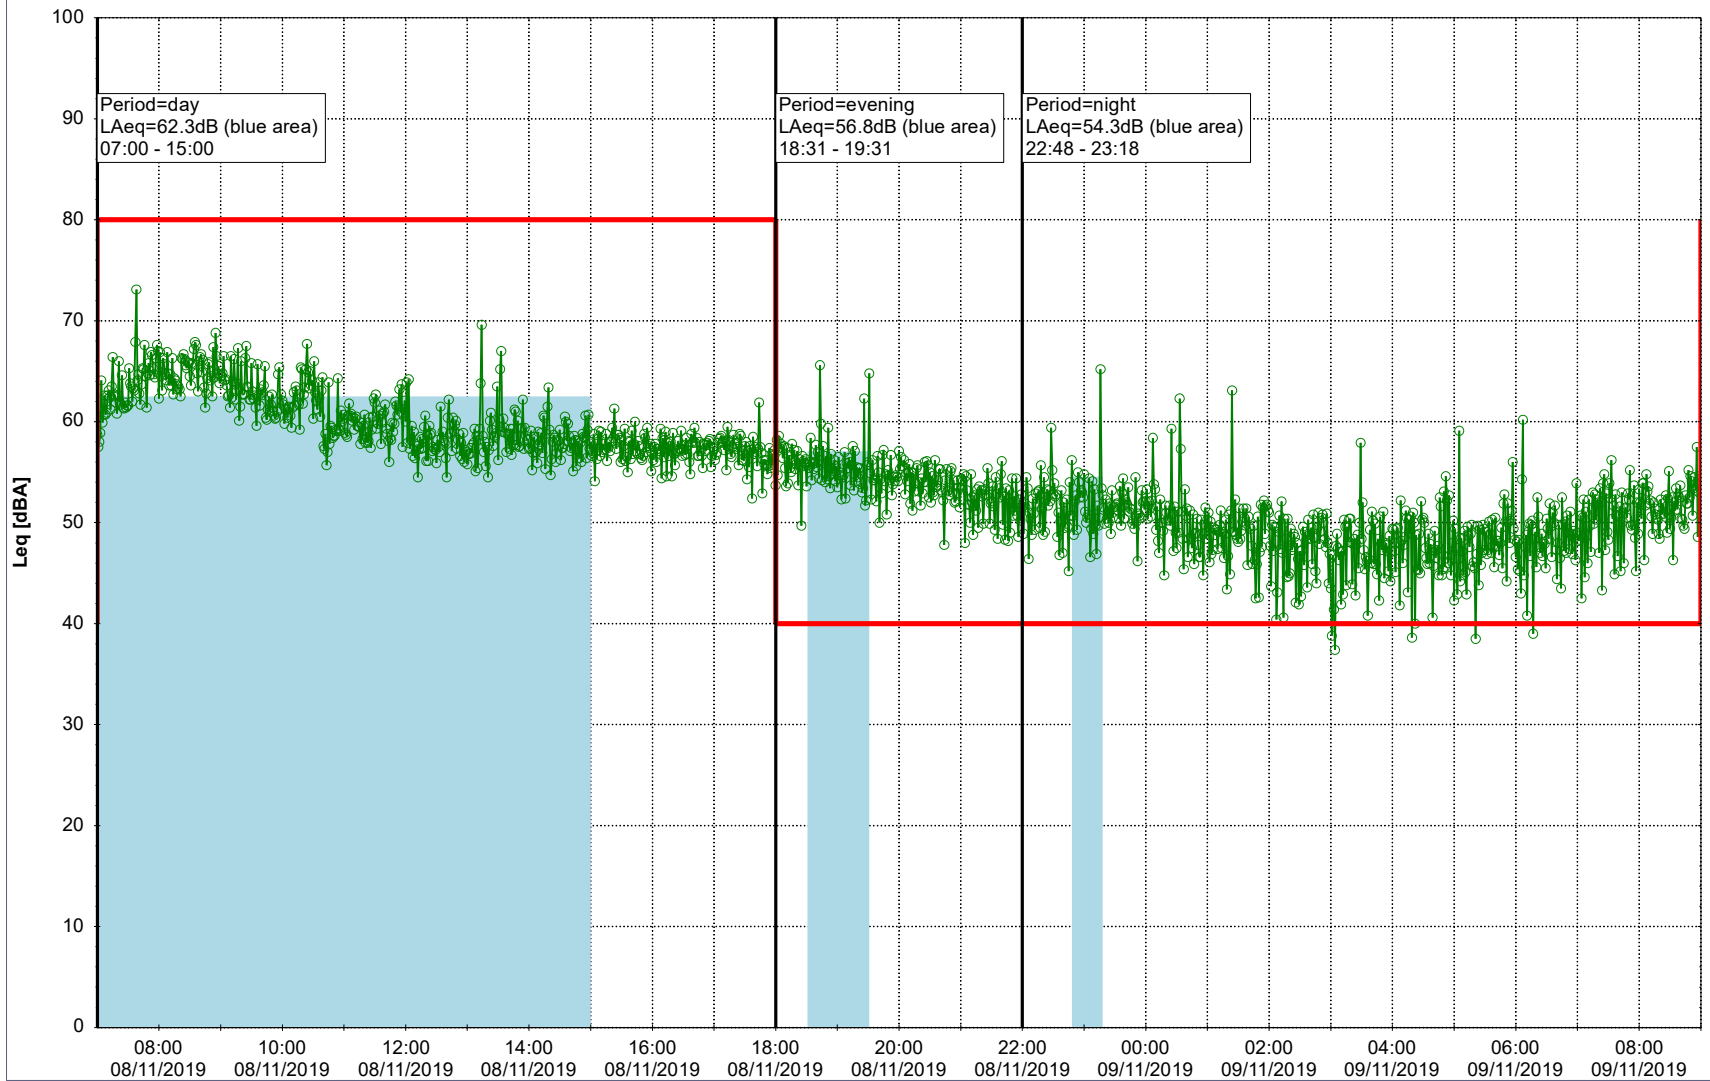

...

Noise Time Related Diagram

07/11/2019
08/11/2019

○ ○ ○ ○ HOL_NS01

Project: Kronos Sydhavnen
Construction: Havneholmen
Location: N-V

Plan View

Remarks

...

Noise Time Related Diagram

08/11/2019
09/11/2019

○ ○ ○ ○ HOL_NS01

Project: Kronos Sydhavnen
Construction: Havneholmen
Location: N-V

Plan View

Remarks

...

Noise Time Related Diagram

09/11/2019
10/11/2019

○ ○ ○ ○ HOL_NS01

Project: Kronos Sydhavnen
Construction: Havneholmen
Location: N-V

Plan View

Remarks

...

Noise Time Related Diagram

10/11/2019
11/11/2019