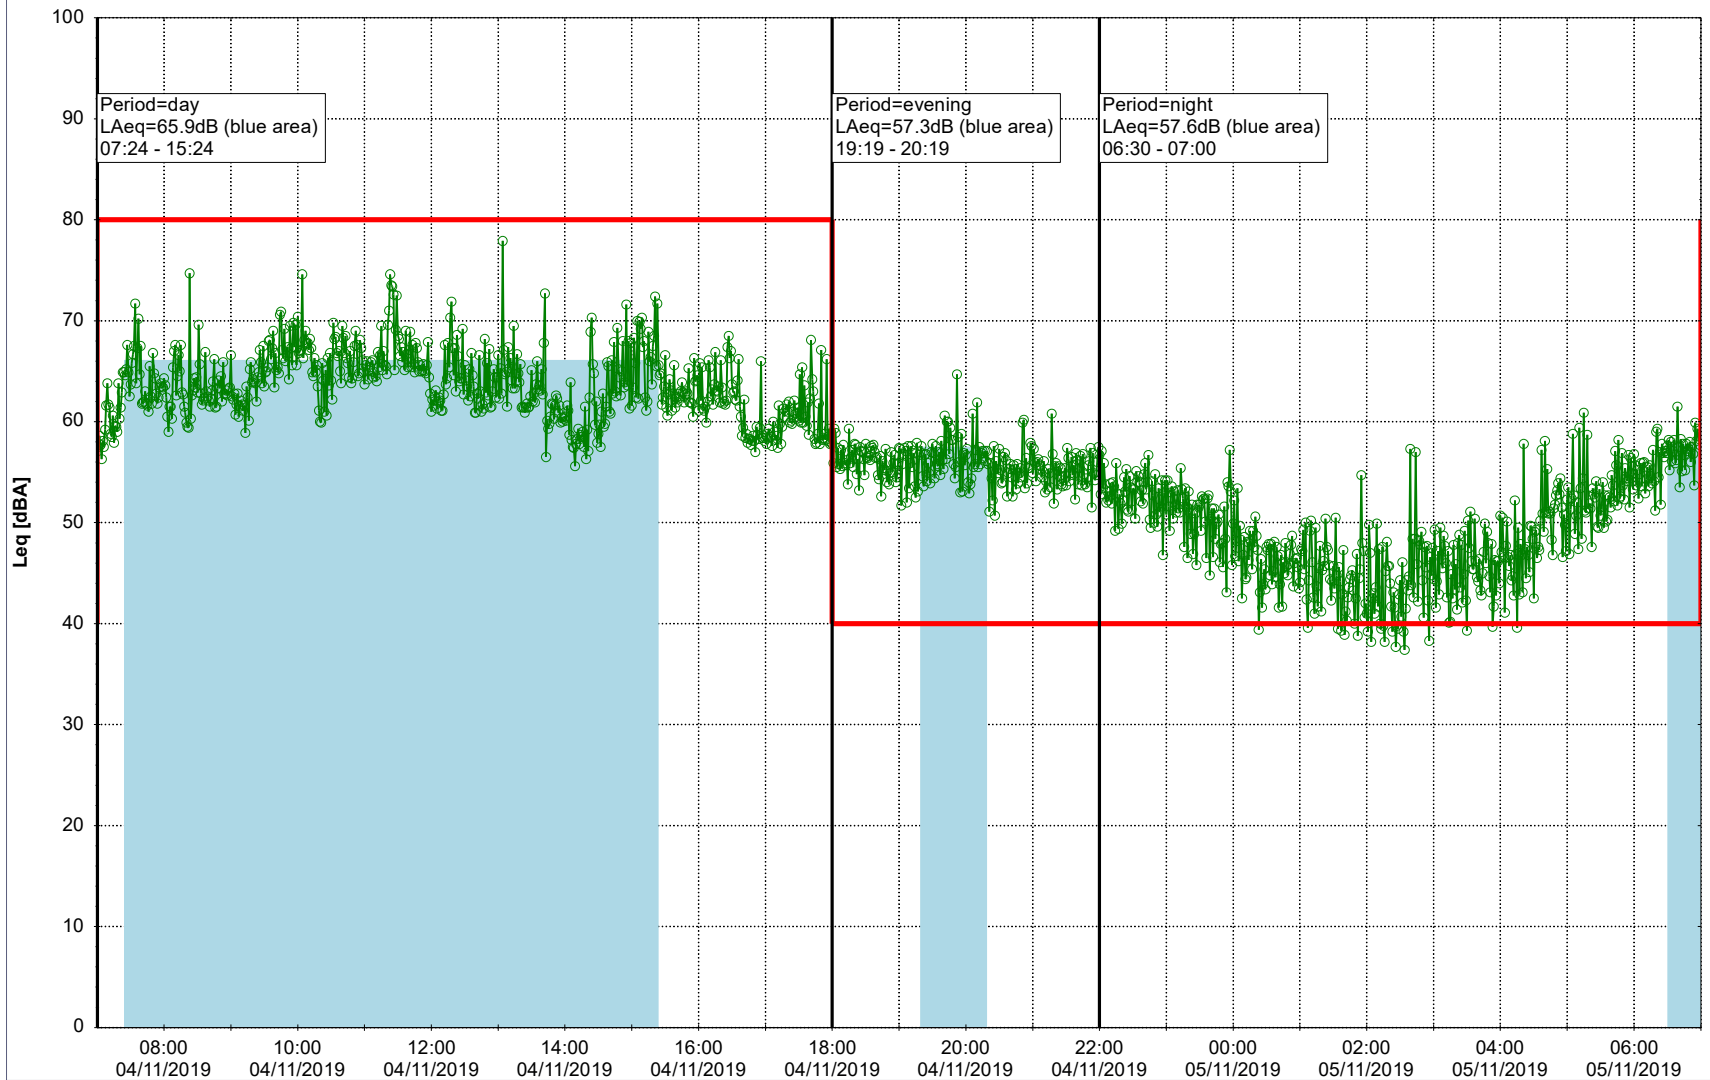

Noise Time Related Diagram

04/11/2019
05/11/2019

○ ○ ○ ○ HOL_NS01