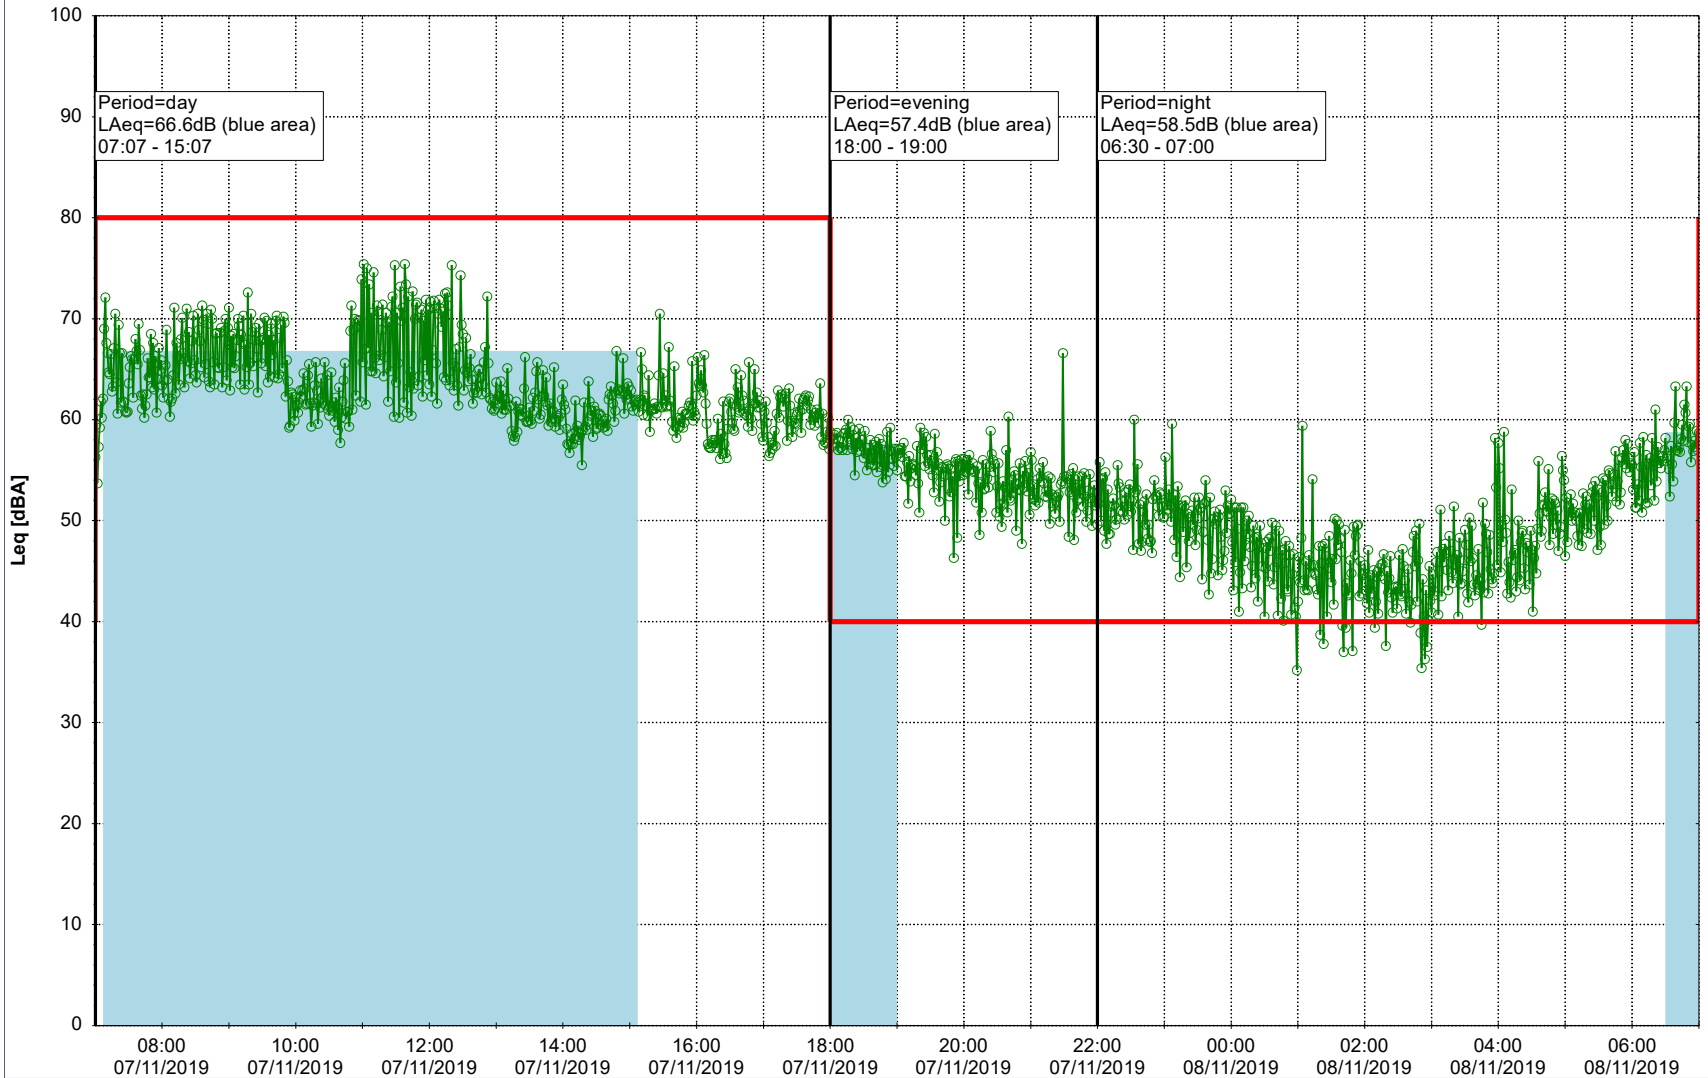

Remarks

...

Noise Time Related Diagram

06/11/2019
07/11/2019

○ ○ ○ ○ HOL_NS01

Project: Kronos Sydhavnen
Construction: Havneholmen
Location: N-V

Plan View

Remarks

...

Noise Time Related Diagram

07/11/2019
08/11/2019

○ ○ ○ ○ HOL_NS01

Project: Kronos Sydhavnen
Construction: Havneholmen
Location: N-V

Plan View

Remarks

...

Noise Time Related Diagram

08/11/2019
09/11/2019

○ ○ ○ ○ HOL_NS01

Project: Kronos Sydhavnen
Construction: Havneholmen
Location: N-V

Plan View

Remarks

...

Noise Time Related Diagram