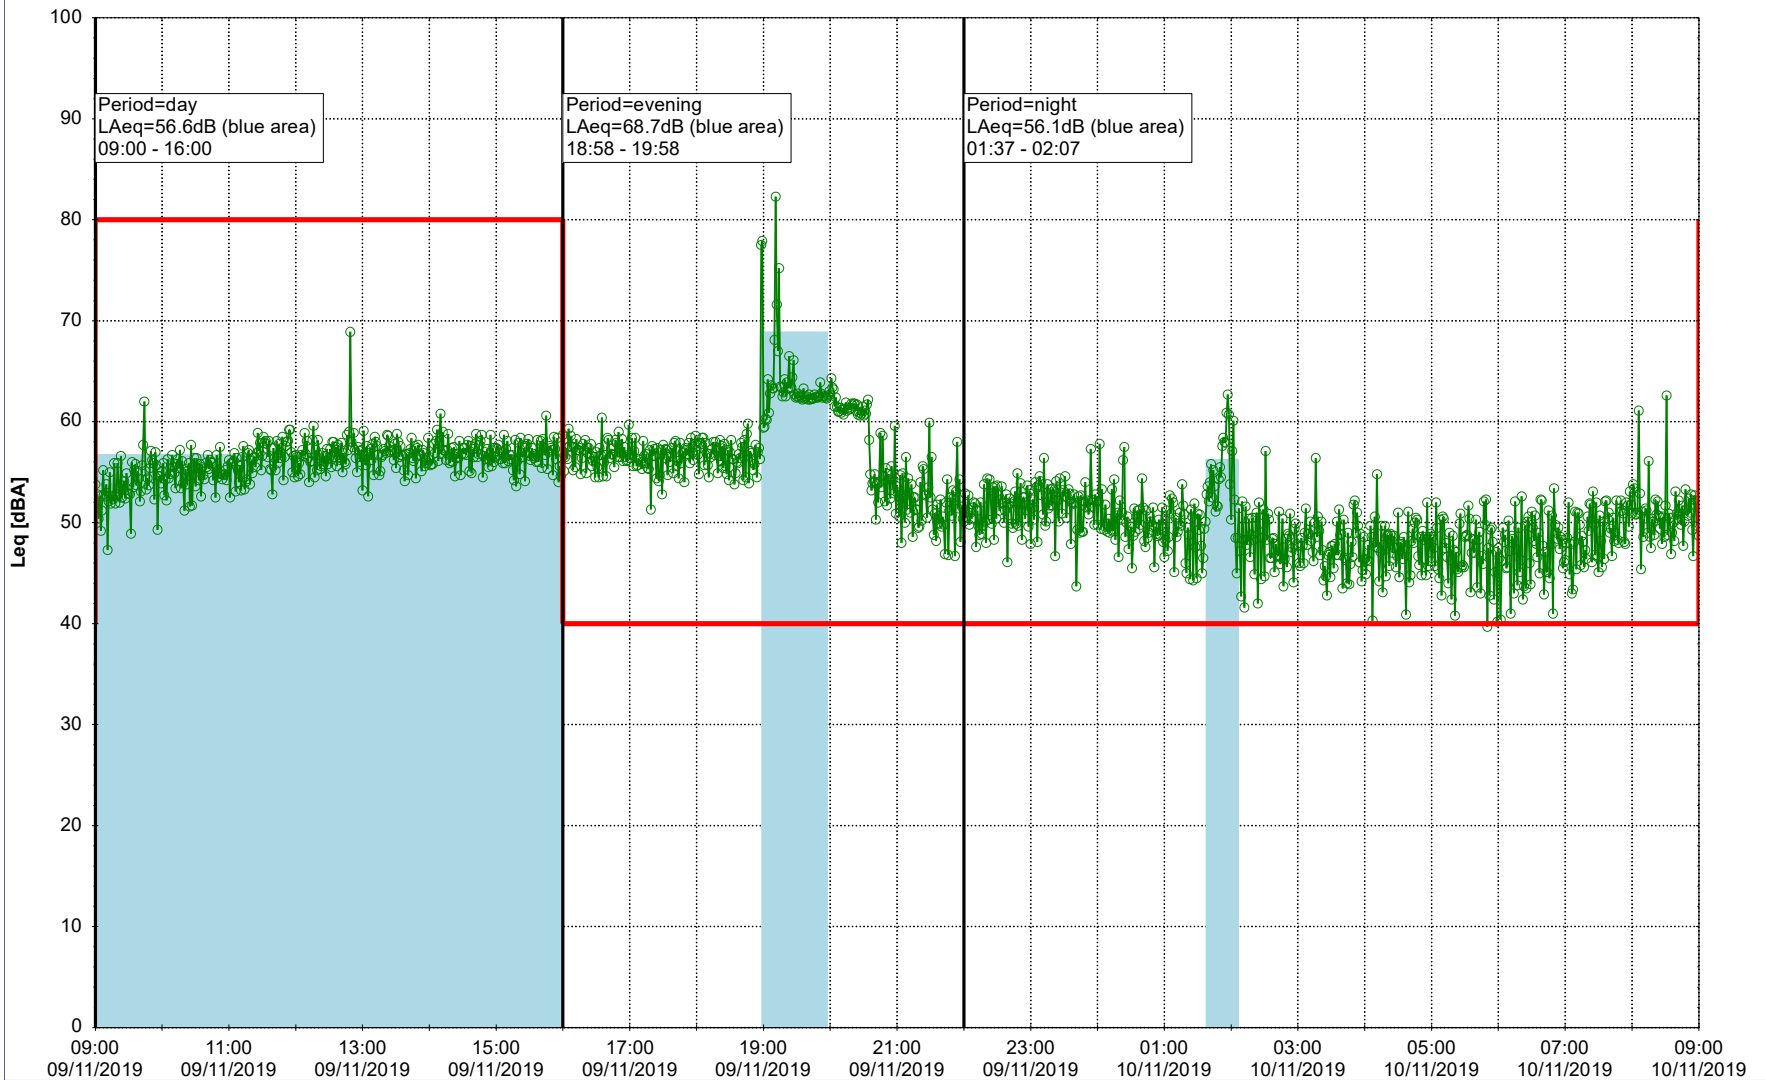

Noise Time Related Diagram

08/11/2019
09/11/2019

○ ○ ○ ○ HOL_NS01

Project: Kronos Sydhavnen
Construction: Havneholmen
Location: N-V

Plan View

Remarks

...

Noise Time Related Diagram

09/11/2019
10/11/2019

○ ○ ○ ○ HOL_NS01

Project: Kronos Sydhavnen
Construction: Havneholmen
Location: N-V

Plan View

Remarks

...

Noise Time Related Diagram

10/11/2019
11/11/2019