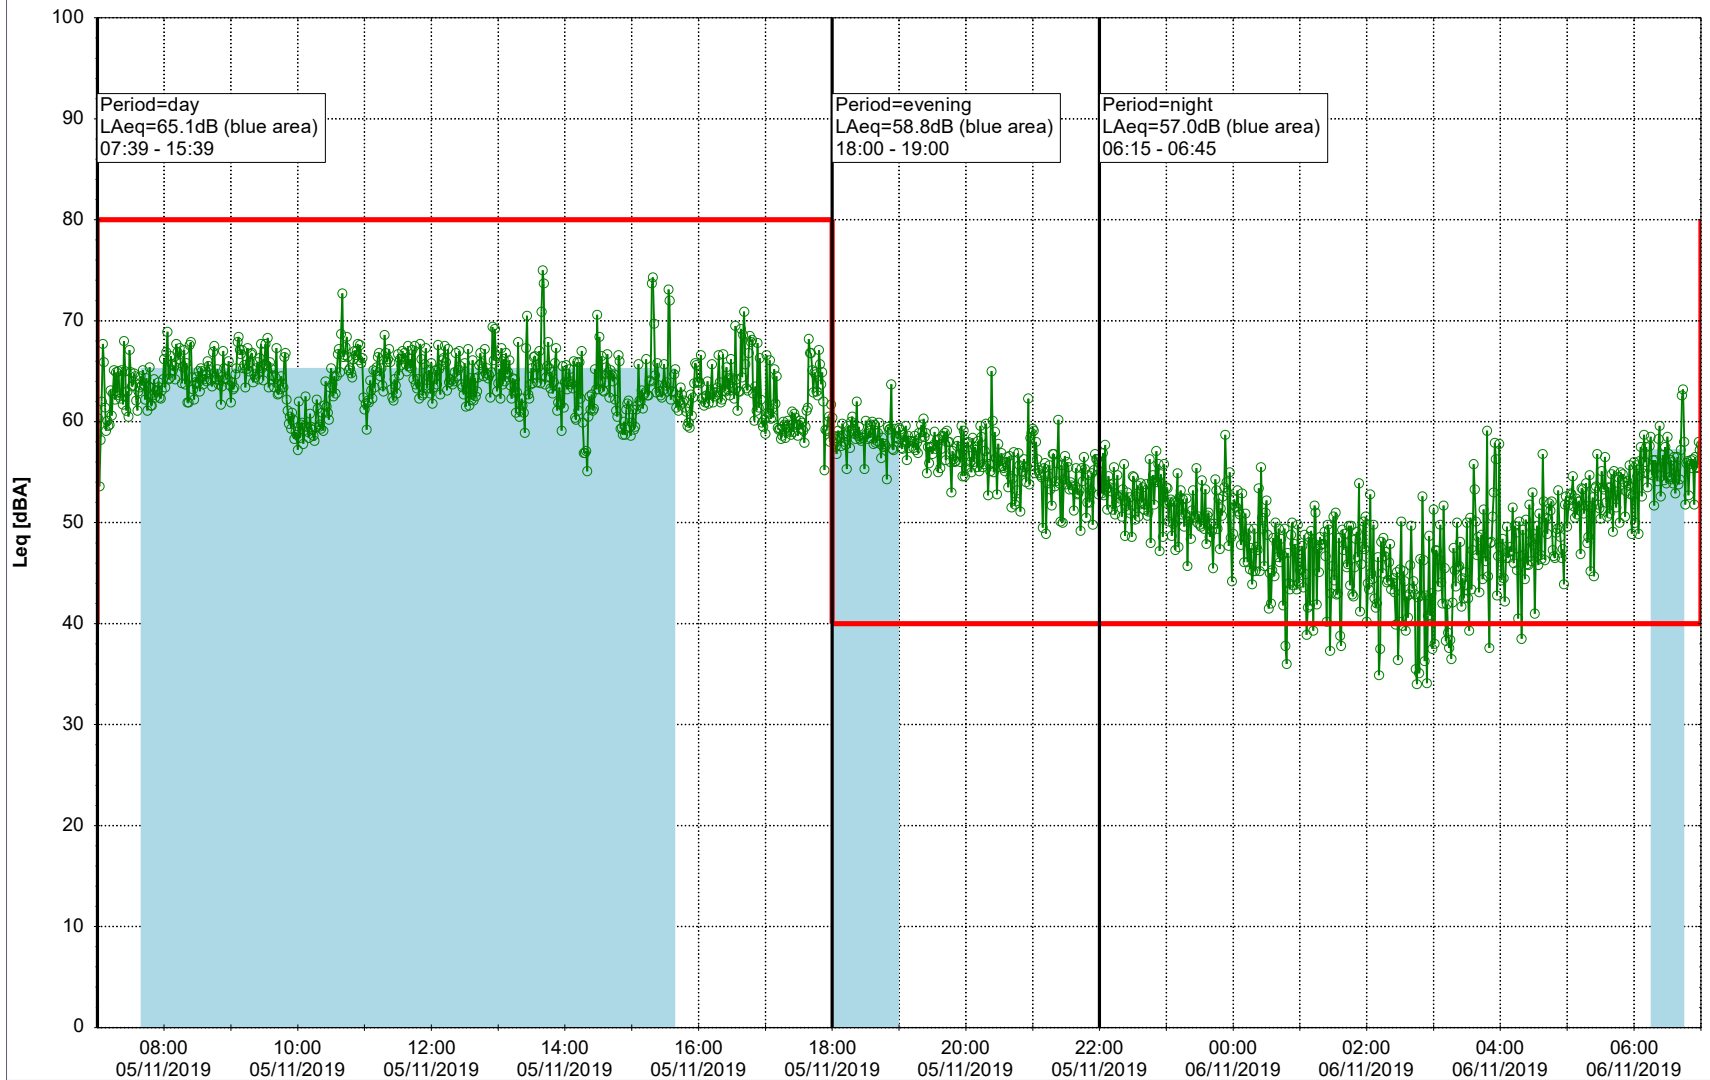

Plan View

Remarks

...

Noise Time Related Diagram

05/11/2019
06/11/2019

○ ○ ○ ○ HOL_NS01

Project: Kronos Sydhavnen
Construction: Havneholmen
Location: N-V

Plan View

Remarks

...

Noise Time Related Diagram

06/11/2019
07/11/2019

○ ○ ○ ○ HOL_NS01

Project: Kronos Sydhavnen
Construction: Havneholmen
Location: N-V

Plan View

Remarks

...

Noise Time Related Diagram

07/11/2019
08/11/2019

○ ○ ○ ○ HOL_NS01

Project: Kronos Sydhavnen
Construction: Havneholmen
Location: N-V

Plan View

Remarks

...

Noise Time Related Diagram

08/11/2019
09/11/2019

○ ○ ○ ○ HOL_NS01

Project: Kronos Sydhavnen
Construction: Havneholmen
Location: N-V

Plan View

Remarks

...

Noise Time Related Diagram