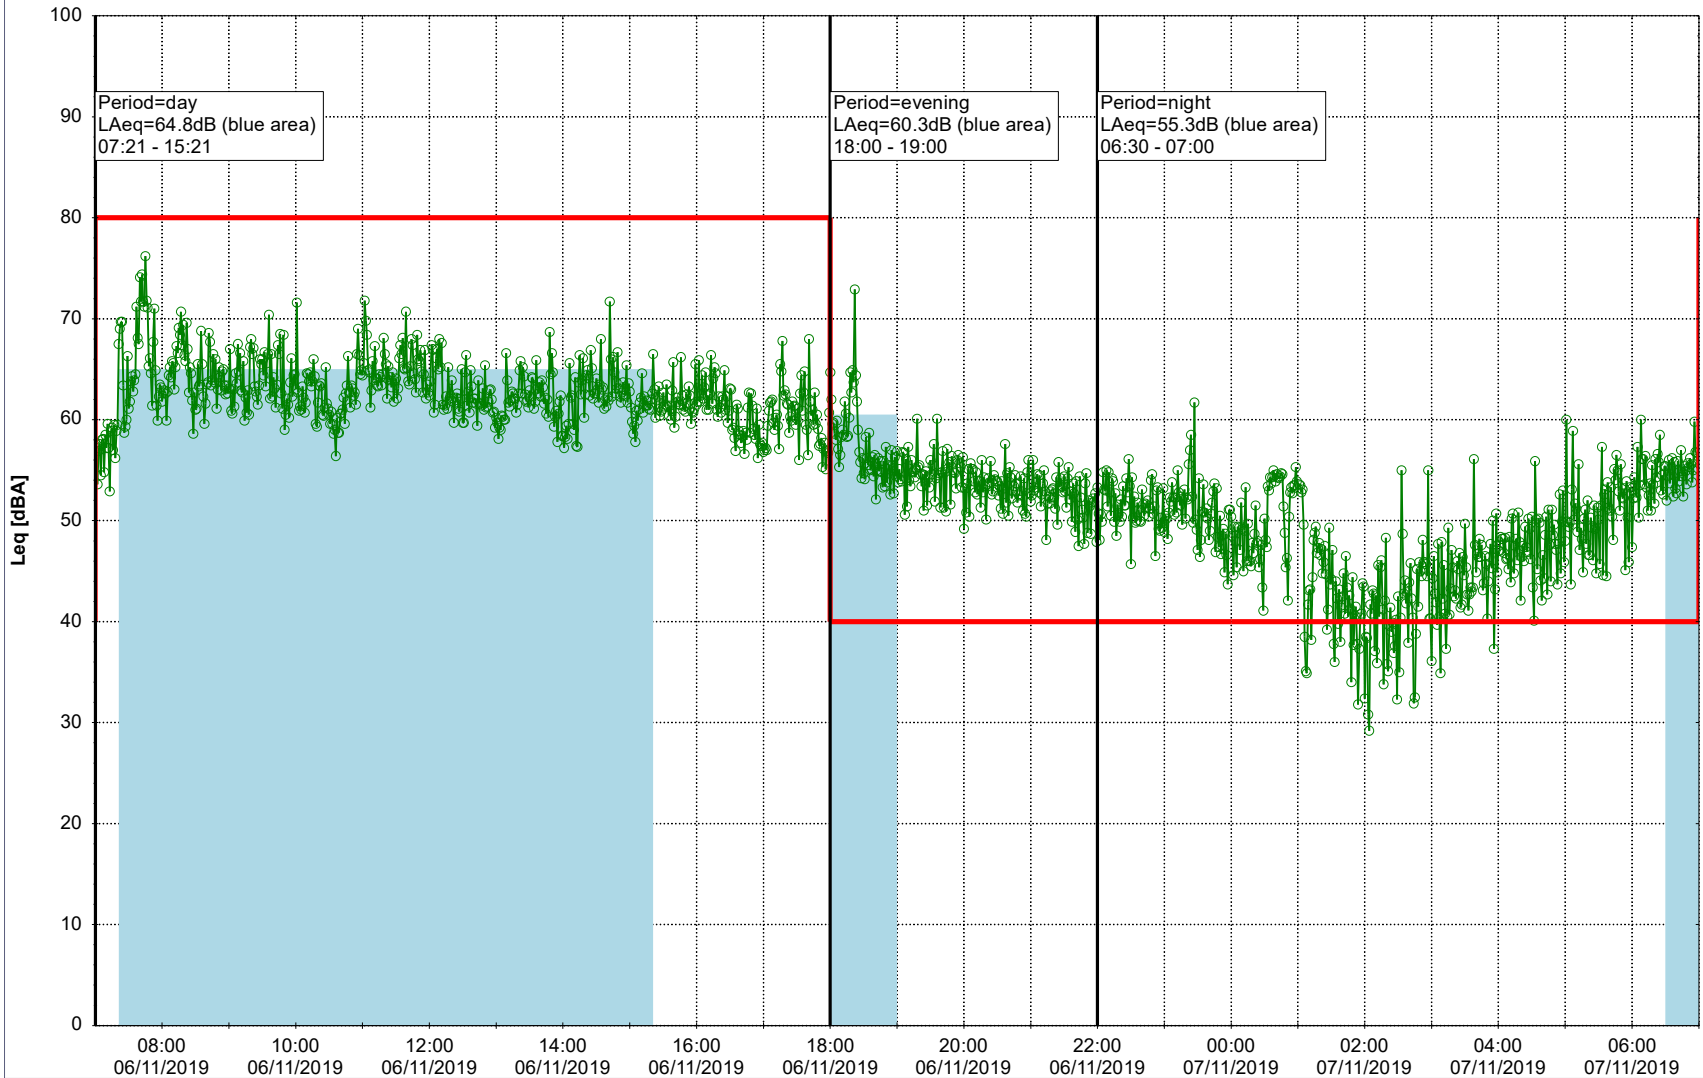

Plan View

Remarks

...

Noise Time Related Diagram

05/11/2019
06/11/2019

○ ○ ○ ○ HOL_NS01

Project: Kronos Sydhavnen
Construction: Havneholmen
Location: N-V

Plan View

Remarks

...

Noise Time Related Diagram

06/11/2019
07/11/2019

○ ○ ○ ○ HOL_NS01

Project: Kronos Sydhavnen
Construction: Havneholmen
Location: N-V

Plan View

Remarks

...

Noise Time Related Diagram

07/11/2019
08/11/2019

○ ○ ○ ○ HOL_NS01

Project: Kronos Sydhavnen
Construction: Havneholmen
Location: N-V

Plan View

Remarks

...

Noise Time Related Diagram

08/11/2019
09/11/2019

○ ○ ○ ○ HOL_NS01

Project: Kronos Sydhavnen
Construction: Havneholmen
Location: N-V

Plan View

Remarks

...

Noise Time Related Diagram