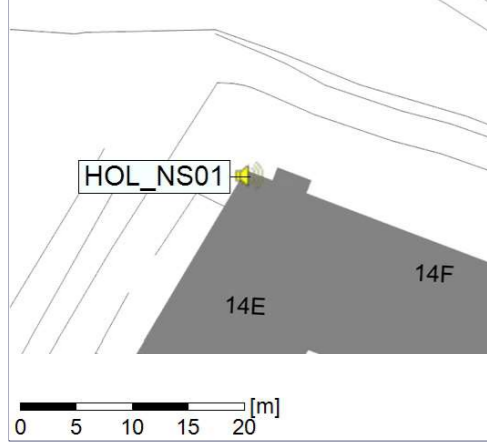

Plan View

Remarks

- Tegholmen

Noise Time Related Diagram

08/03/2022
09/03/2022

○ ○ ○ ○ HOL_NS01

Project: Kronos Sydhavnen
Construction: Havneholmen
Location: N-V

Plan View