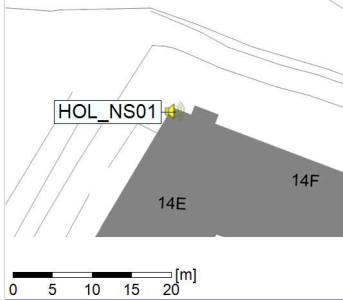

12/03/2022
13/03/2022

○ ○ ○ ○ HOL_NS01

Project: Kronos Sydhavnen
Construction: Havneholmen
Location: N-V

Plan View

Remarks

...

Noise Time Related Diagram

13/03/2022
14/03/2022