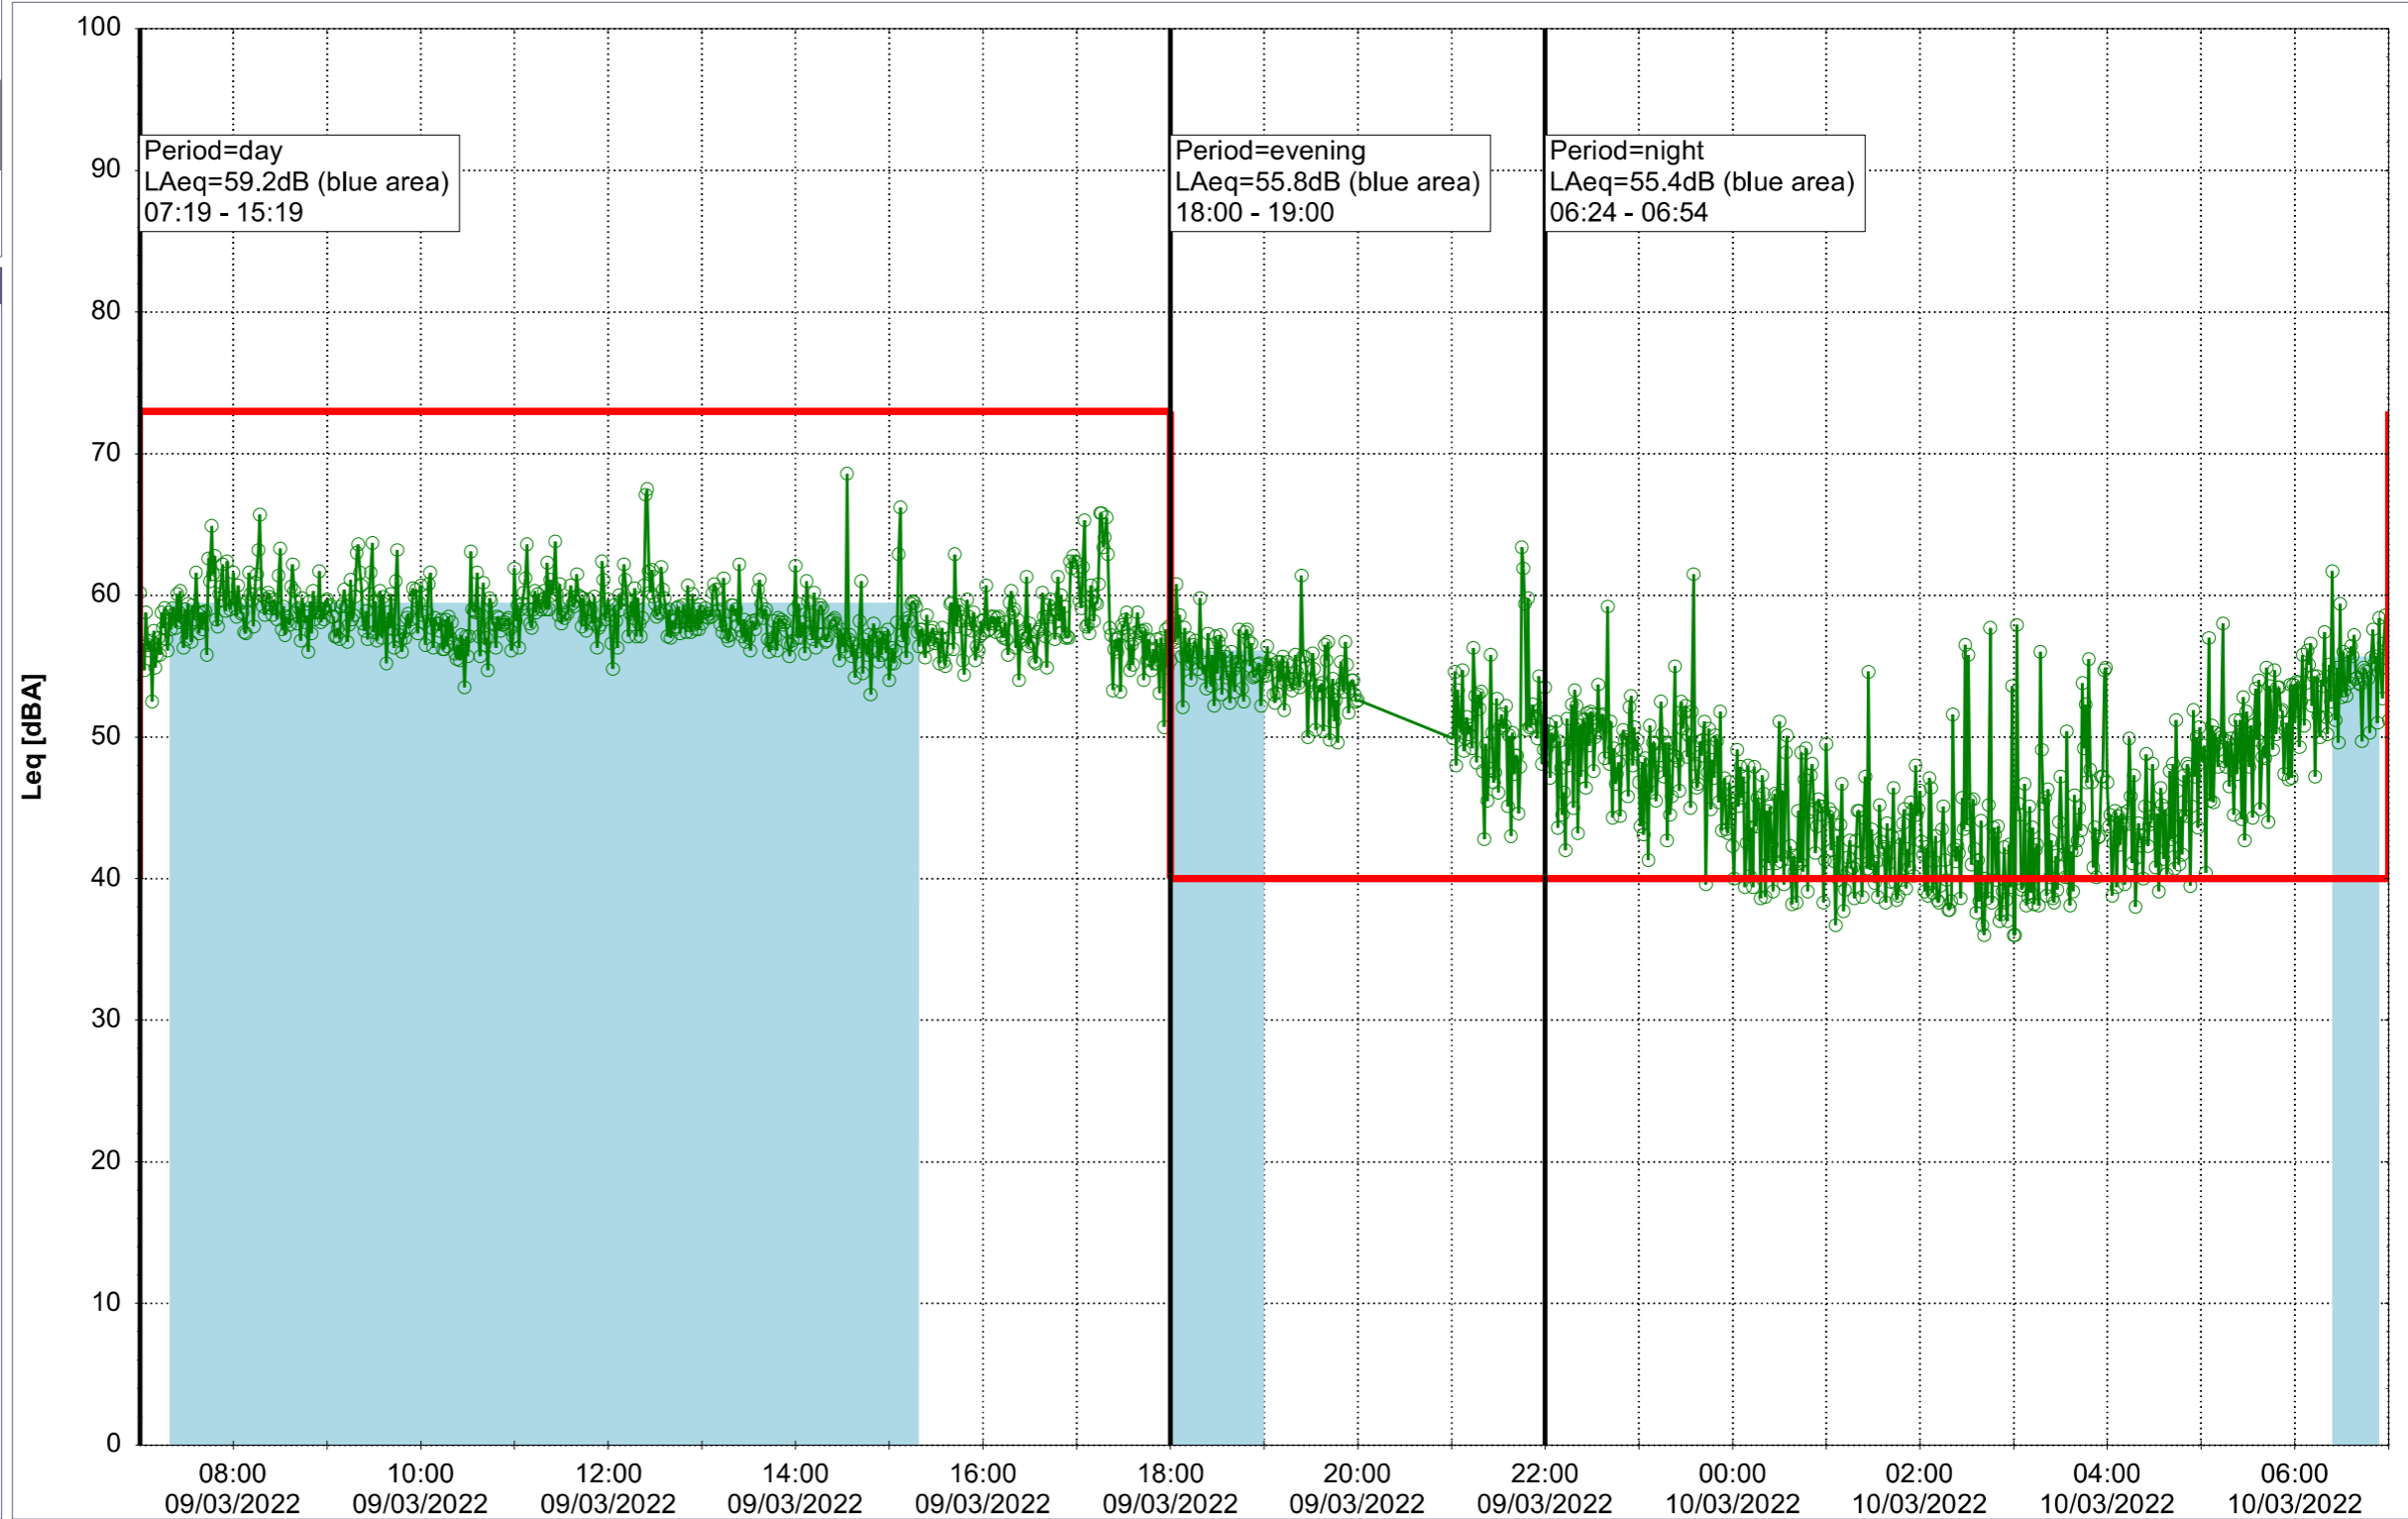

Plan View

Remarks

- Tegholmen

Noise Time Related Diagram

08/03/2022
09/03/2022

○ ○ ○ ○ HOL_NS01

Project: Kronos Sydhavnen
Construction: Havneholmen
Location: N-V

Plan View

Remarks

...

Noise Time Related Diagram

09/03/2022
10/03/2022

o o o HOL_NS01

Project: Kronos Sydhavnen
Construction: Havneholmen
Location: N-V

Plan View

Remarks

...

Noise Time Related Diagram

10/03/2022
11/03/2022

○ ○ ○ ○ HOL_NS01

Project: Kronos Sydhavnen
Construction: Havneholmen
Location: N-V

Plan View

Remarks

...

Noise Time Related Diagram

11/03/2022
12/03/2022

○ ○ ○ ○ HOL_NS01

Project: Kronos Sydhavnen
Construction: Havneholmen
Location: N-V

Plan View

Remarks

...

Noise Time Related Diagram