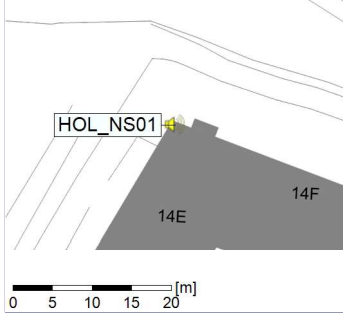

Remarks

...

Noise Time Related Diagram

09/03/2022
10/03/2022

o o o HOL_NS01

Project: Kronos Sydhavnen
Construction: Havneholmen
Location: N-V

Plan View

Remarks