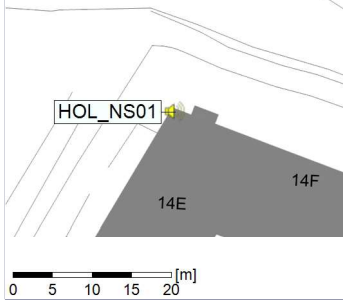

...

Noise Time Related Diagram

10/03/2022
11/03/2022

○ ○ ○ ○ HOL_NS01

Project: Kronos Sydhavnen
Construction: Havneholmen
Location: N-V

Plan View

Remarks

...