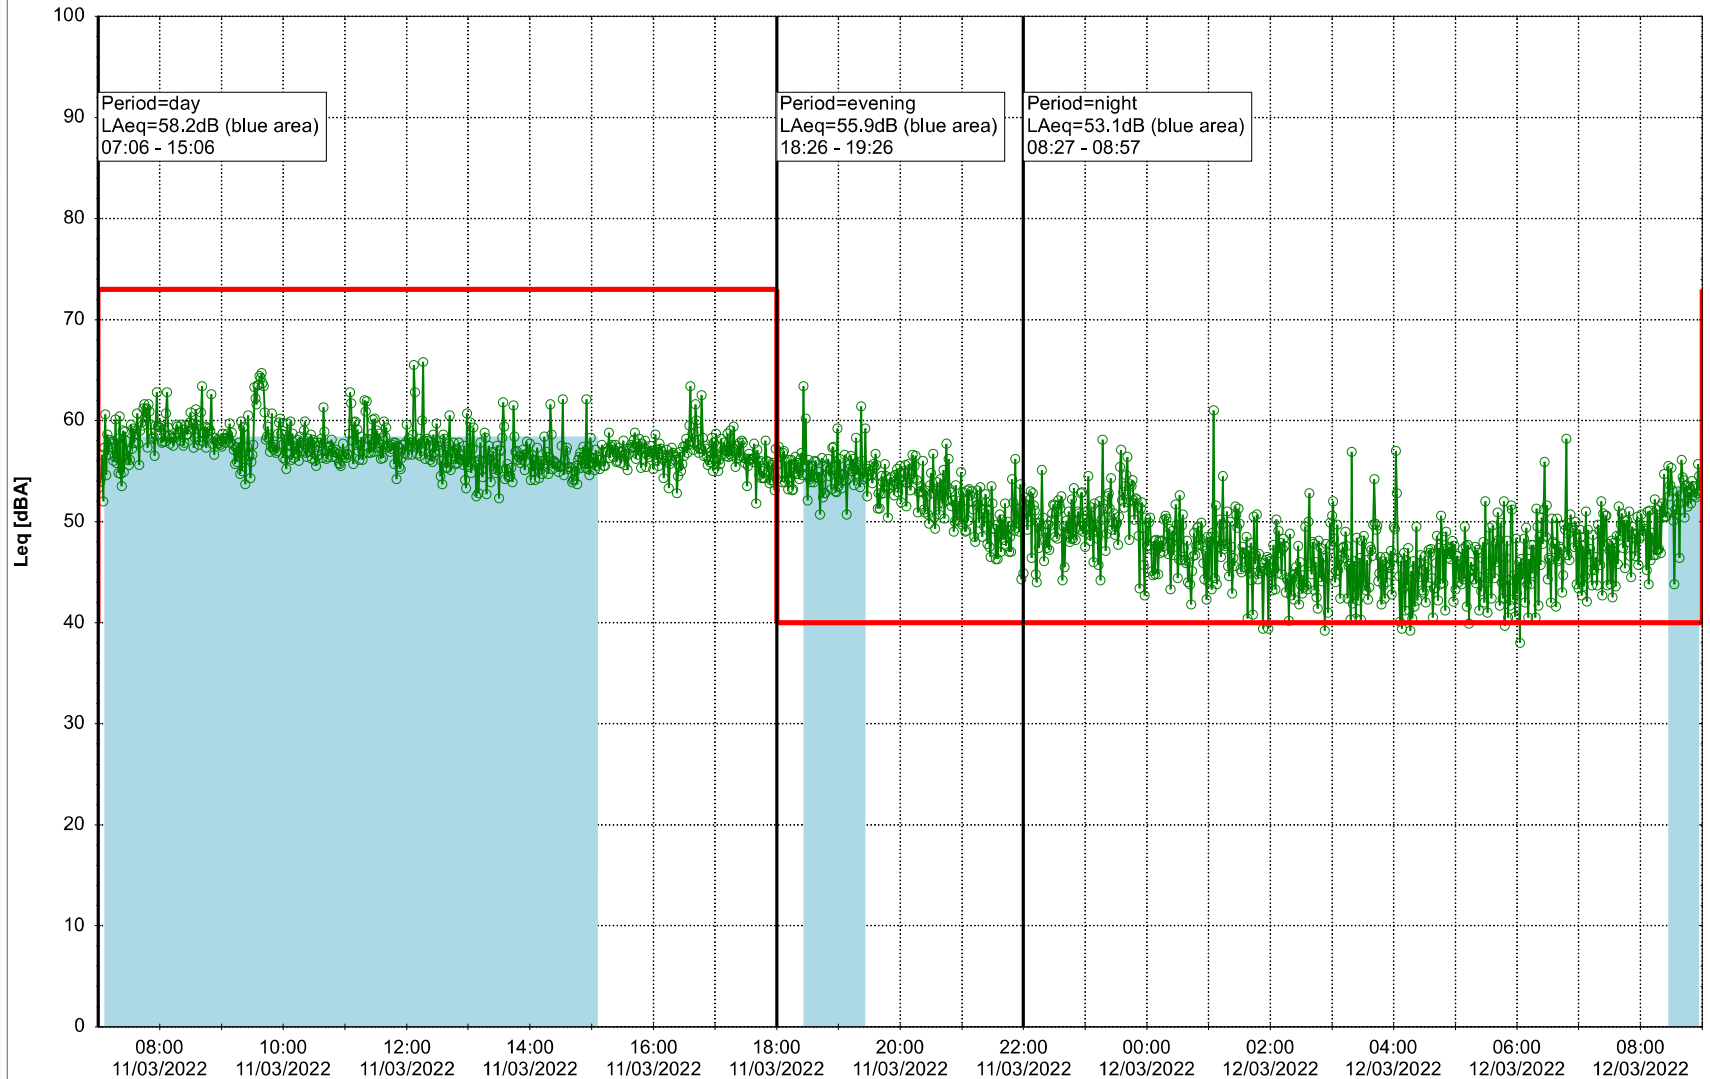

...

Noise Time Related Diagram

10/03/2022
11/03/2022

○ ○ ○ ○ HOL_NS01

Project: Kronos Sydhavnen
Construction: Havneholmen
Location: N-V

Plan View

Remarks

...

Noise Time Related Diagram

11/03/2022
12/03/2022

○ ○ ○ ○ HOL_NS01

Project: Kronos Sydhavnen
Construction: Havneholmen
Location: N-V

Plan View

Remarks

...

Noise Time Related Diagram