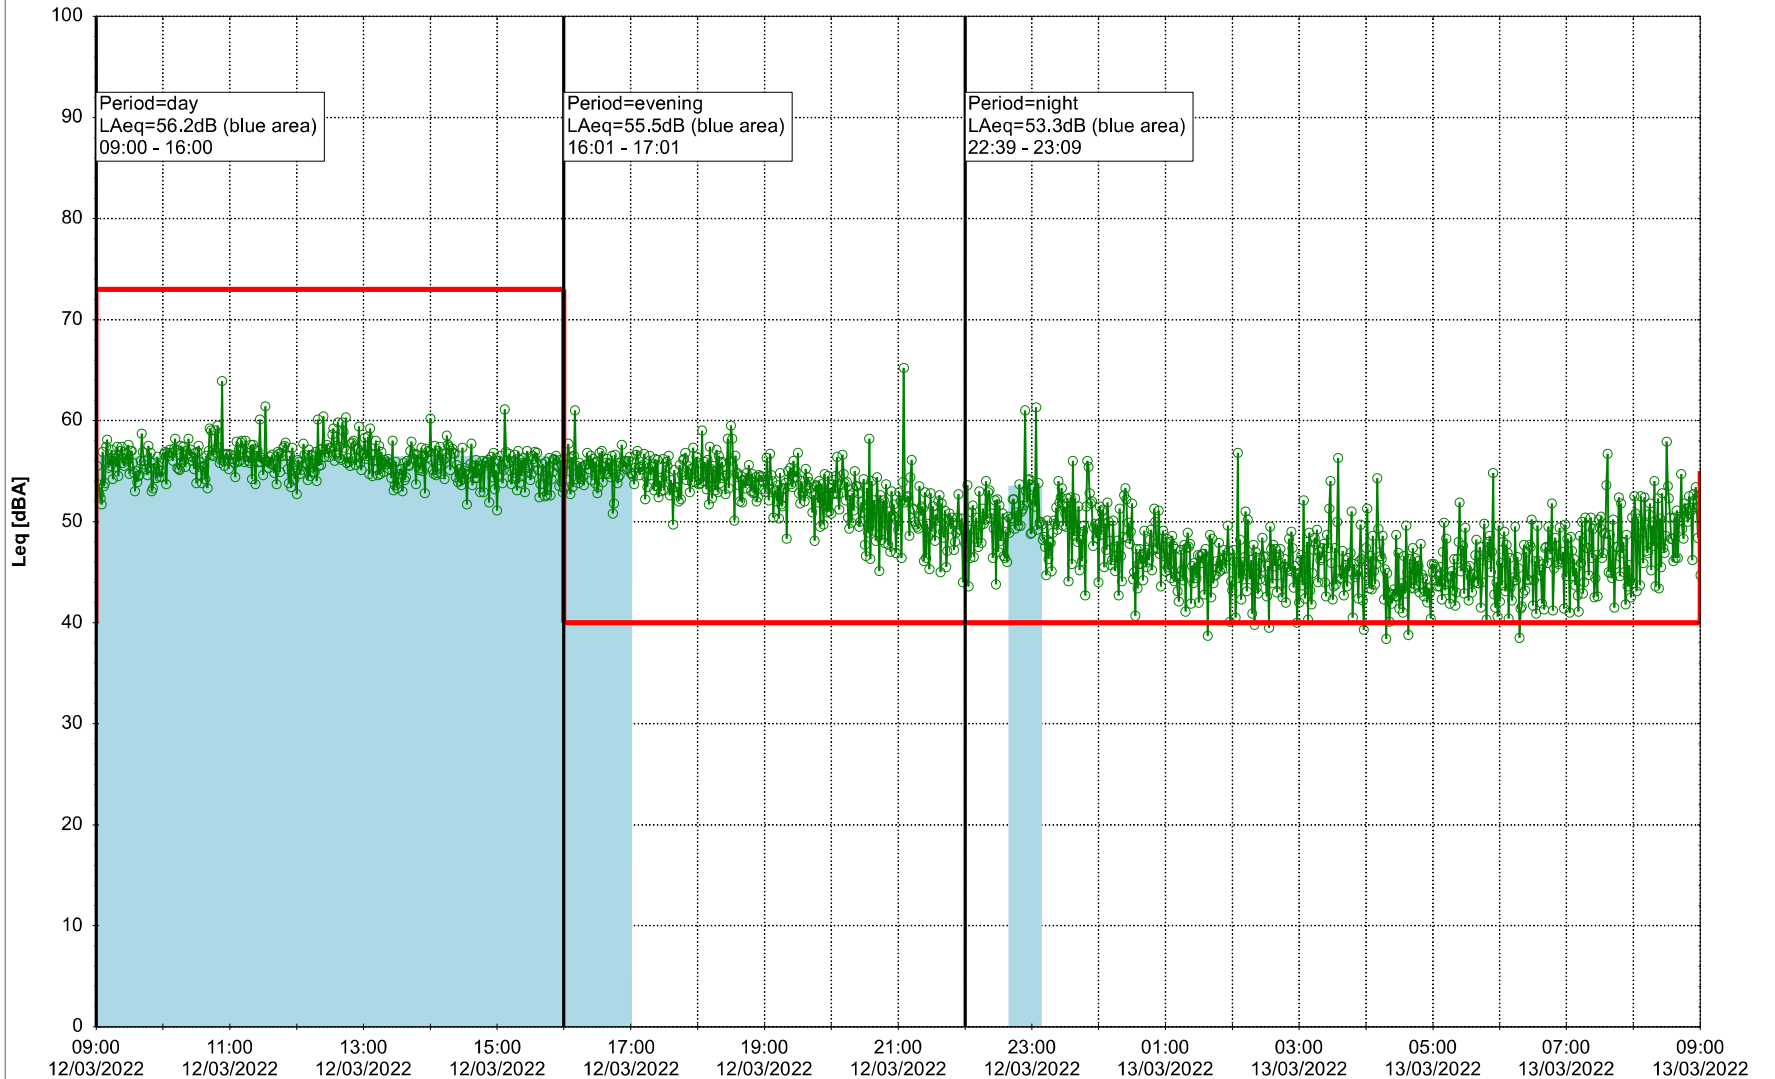

Noise Time Related Diagram

11/03/2022
12/03/2022

○ ○ ○ ○ HOL_NS01

Project: Kronos Sydhavnen
Construction: Havneholmen
Location: N-V

Plan View

Remarks

...

Noise Time Related Diagram

12/03/2022
13/03/2022

○ ○ ○ ○ HOL_NS01

Project: Kronos Sydhavnen
Construction: Havneholmen
Location: N-V

Plan View

Remarks

...

Noise Time Related Diagram

13/03/2022
14/03/2022