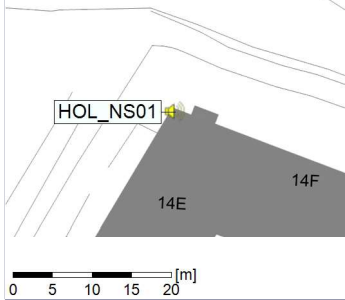

Noise Time Related Diagram

11/03/2022
12/03/2022

○ ○ ○ ○ HOL_NS01

Project: Kronos Sydhavnen
Construction: Havneholmen
Location: N-V

Plan View

Remarks

...

Noise Time Related Diagram