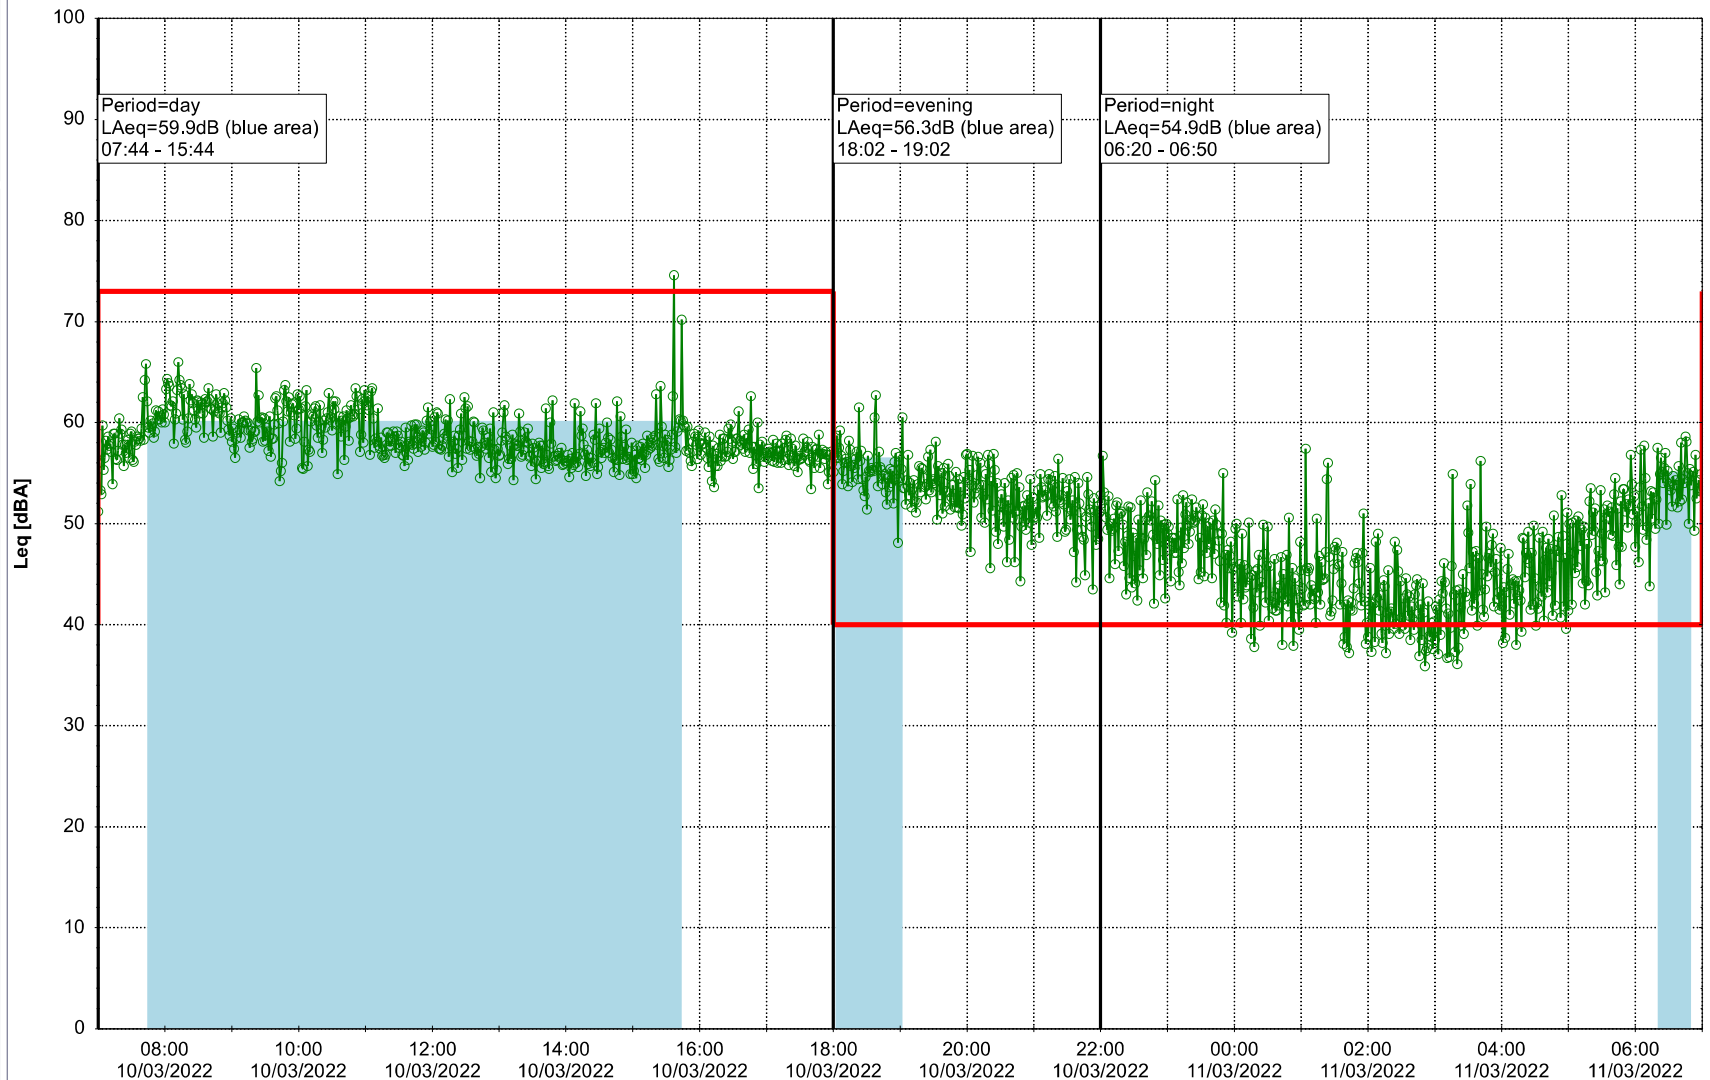

Remarks

...

Noise Time Related Diagram

09/03/2022
10/03/2022

o o o HOL_NS01

Project: Kronos Sydhavnen
Construction: Havneholmen
Location: N-V

Plan View

Remarks

...

Noise Time Related Diagram

10/03/2022
11/03/2022

○ ○ ○ ○ HOL_NS01

Project: Kronos Sydhavnen
Construction: Havneholmen
Location: N-V

Plan View

Remarks

...

Noise Time Related Diagram

11/03/2022
12/03/2022

○ ○ ○ ○ HOL_NS01

Project: Kronos Sydhavnen
Construction: Havneholmen
Location: N-V

Plan View

Remarks

...

Noise Time Related Diagram