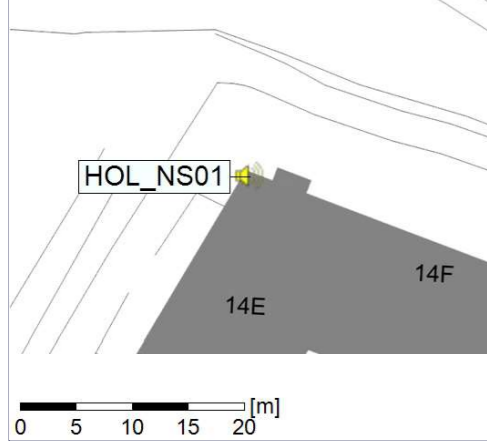

Project: Kronos Sydhavnen
Construction: Havneholmen
Location: N-V

Plan View

Remarks

...

Noise Time Related Diagram

07/03/2022
08/03/2022

o o o HOL_NS01

Project: Kronos Sydhavnen
Construction: Havneholmen
Location: N-V

Plan View

Remarks

- Tegholmen

Noise Time Related Diagram

08/03/2022
09/03/2022

○ ○ ○ ○ HOL_NS01

Project: Kronos Sydhavnen
Construction: Havneholmen
Location: N-V

Plan View

12/03/2022
13/03/2022

○ ○ ○ ○ HOL_NS01

Project: Kronos Sydhavnen
Construction: Havneholmen
Location: N-V

Plan View

Remarks

...

Noise Time Related Diagram

13/03/2022
14/03/2022