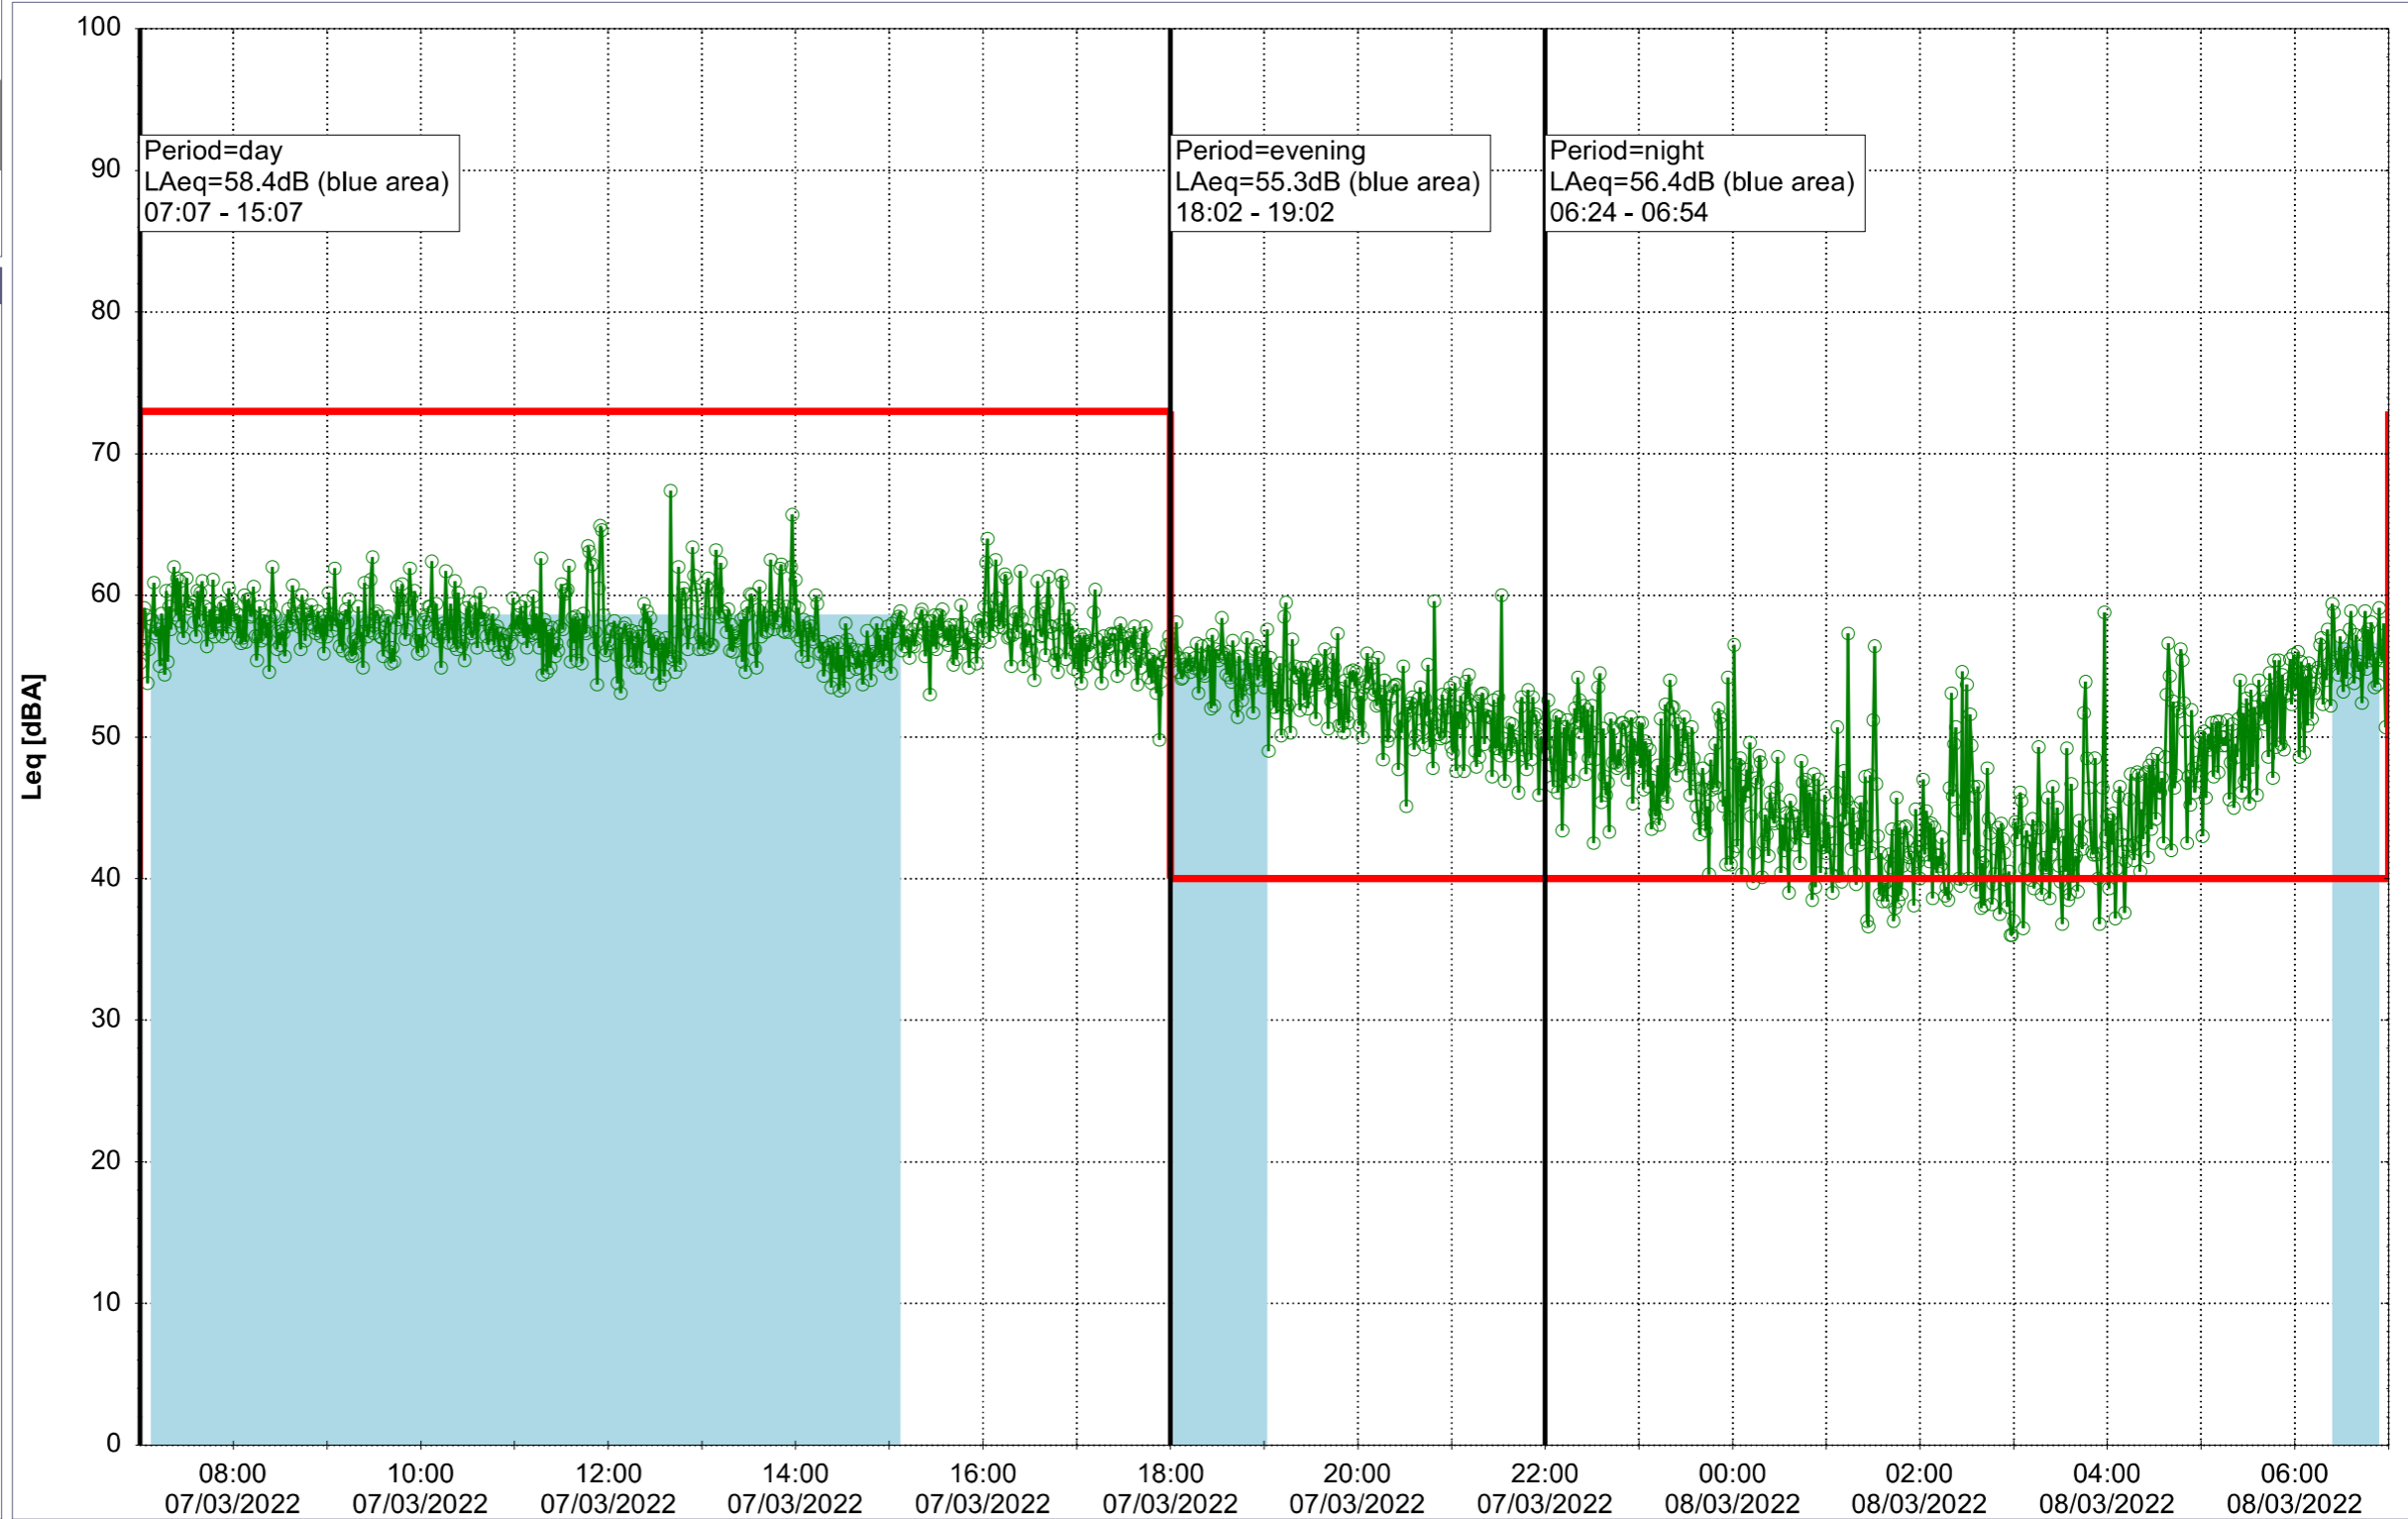

Project: Kronos Sydhavnen
Construction: Havneholmen
Location: N-V

Plan View

Remarks

...

Noise Time Related Diagram

07/03/2022
08/03/2022

o o o HOL_NS01

Project: Kronos Sydhavnen
Construction: Havneholmen
Location: N-V

Plan View

Remarks

- Tegholmen

Noise Time Related Diagram

08/03/2022
09/03/2022

○ ○ ○ ○ HOL_NS01

Project: Kronos Sydhavnen
Construction: Havneholmen
Location: N-V

Plan View

...

Noise Time Related Diagram

10/03/2022
11/03/2022

○ ○ ○ ○ HOL_NS01

Project: Kronos Sydhavnen
Construction: Havneholmen
Location: N-V

Plan View

Remarks

...

Noise Time Related Diagram

11/03/2022
12/03/2022

○ ○ ○ ○ HOL_NS01

Project: Kronos Sydhavnen
Construction: Havneholmen
Location: N-V

Plan View

Remarks

...

Noise Time Related Diagram