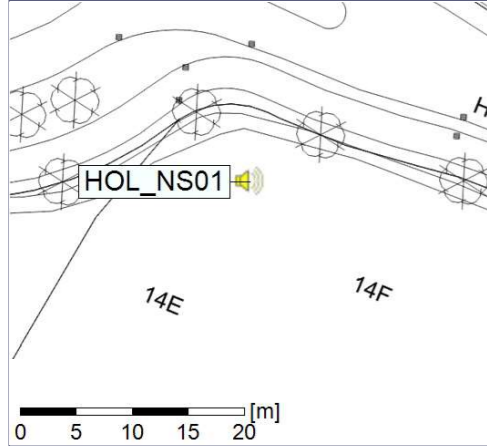

Project: Kronos Sydhavnen
Construction: Havneholmen
Location: N-V

Plan View

Remarks

...

Noise Time Related Diagram

07/03/2022
08/03/2022

o o o HOL_NS01

Project: Kronos Sydhavnen
Construction: Havneholmen
Location: N-V

Plan View

Remarks

- Tegholmen

Noise Time Related Diagram

08/03/2022
09/03/2022

○ ○ ○ ○ HOL_NS01

Project: Kronos Sydhavnen
Construction: Havneholmen
Location: N-V

Plan View

...

Noise Time Related Diagram

10/03/2022
11/03/2022

○ ○ ○ ○ HOL_NS01

Project: Kronos Sydhavnen
Construction: Havneholmen
Location: N-V

Plan View

Remarks

...

Noise Time Related Diagram

11/03/2022
12/03/2022

○ ○ ○ ○ HOL_NS01

Project: Kronos Sydhavnen
Construction: Havneholmen
Location: N-V

Plan View

Remarks

...

Noise Time Related Diagram