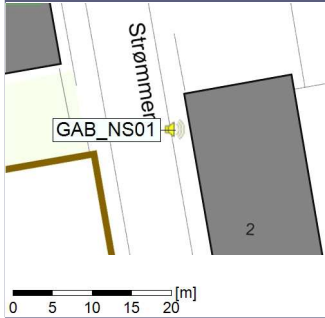

Noise Time Related Diagram

22/04/2022
23/04/2022

○○○○ GAB_NS01

Project: Kronos Sydhavnen
Construction: Gåsebæk
Location: N-V

Plan View

Remarks

...

Noise Time Related Diagram