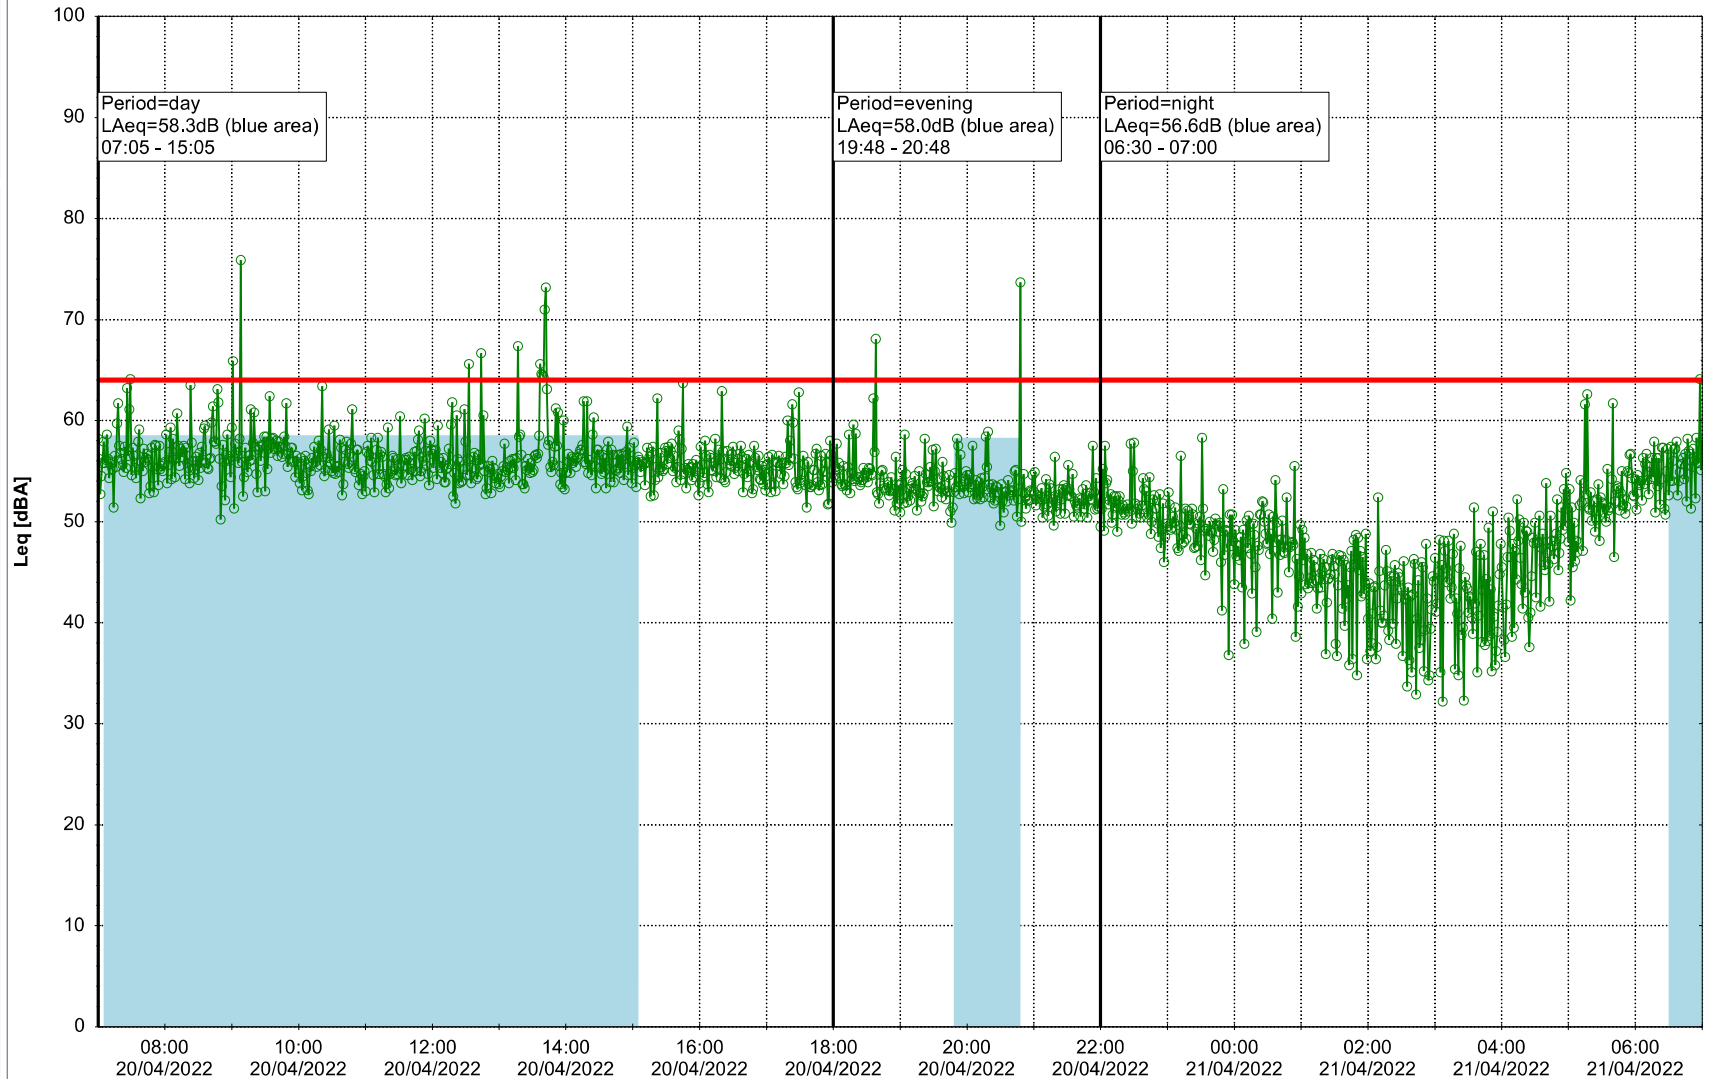

Plan View

Remarks

...

Noise Time Related Diagram

19/04/2022
20/04/2022

○○○ GAB_NS01

Project: Kronos Sydhavnen
Construction: Gåsebæk
Location: N-V

Plan View

Remarks

...

Noise Time Related Diagram

20/04/2022
21/04/2022

○○○ GAB_NS01

Project: Kronos Sydhavnen
Construction: Gåsebæk
Location: N-V

Plan View

Remarks

Noise Time Related Diagram

22/04/2022
23/04/2022

○○○○ GAB_NS01

Project: Kronos Sydhavnen
Construction: Gåsebæk
Location: N-V

Plan View

Remarks

...

Noise Time Related Diagram

23/04/2022
24/04/2022

○○○○ GAB_NS01

Project: Kronos Sydhavnen
Construction: Gåsebæk
Location: N-V

24/04/2022
25/04/2022

Plan View

Remarks

...

Noise Time Related Diagram