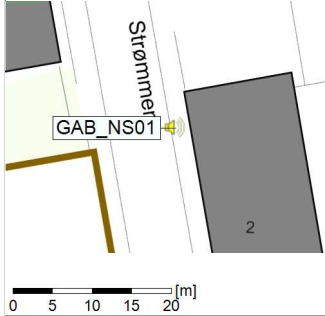

Remarks

...

Noise Time Related Diagram

20/04/2022
21/04/2022

○○○ GAB_NS01

Project: Kronos Sydhavnen
Construction: Gåsebæk
Location: N-V

Plan View

Remarks