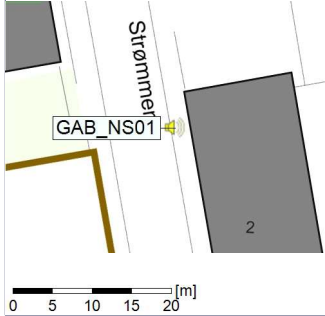

Project: Kronos Sydhavnen
Construction: Gåsebæk
Location: N-V

Plan View