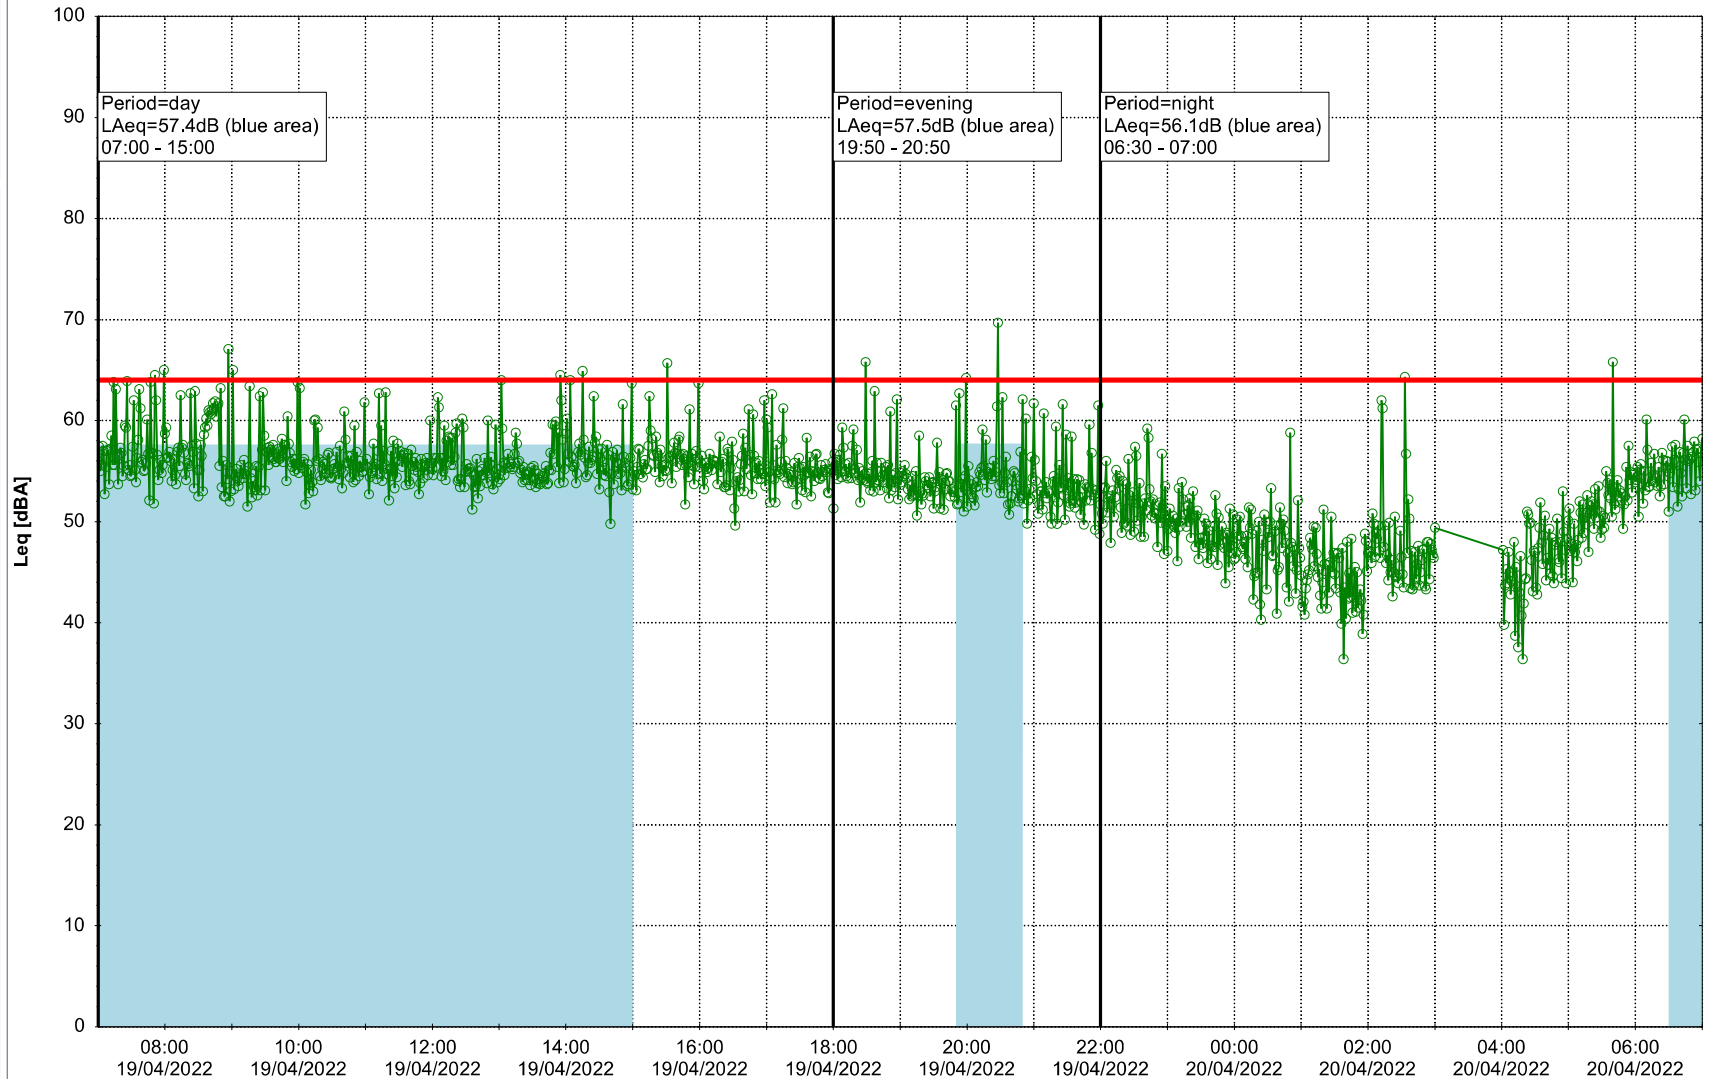

Plan View

Remarks

...

Noise Time Related Diagram

19/04/2022
20/04/2022

○○○ GAB_NS01

Project: Kronos Sydhavnen
Construction: Gåsebæk
Location: N-V

Plan View

Remarks

...

Noise Time Related Diagram

20/04/2022
21/04/2022

○○○ GAB_NS01

Project: Kronos Sydhavnen
Construction: Gåsebæk
Location: N-V

Plan View

Remarks

Noise Time Related Diagram

22/04/2022
23/04/2022

○○○○ GAB_NS01

Project: Kronos Sydhavnen
Construction: Gåsebæk
Location: N-V

Plan View

Remarks

...

Noise Time Related Diagram

23/04/2022
24/04/2022

○○○○ GAB_NS01

Project: Kronos Sydhavnen
Construction: Gåsebæk
Location: N-V

24/04/2022
25/04/2022

Plan View

Remarks

...

Noise Time Related Diagram