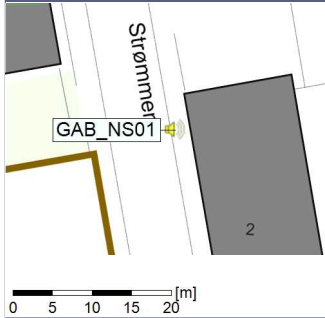

...

Noise Time Related Diagram

21/04/2022
22/04/2022

○○○ GAB_NS01

Project: Kronos Sydhavnen
Construction: Gåsebæk
Location: N-V

Plan View

Remarks

...