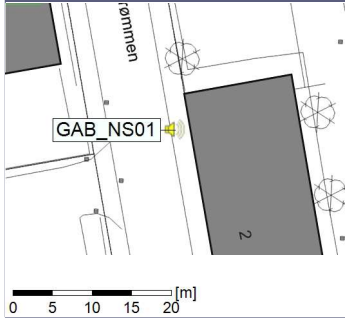

Project: Kronos Sydhavnen
Construction: Gåsebæk
Location: N-V

18/04/2022
19/04/2022

Plan View

Remarks

...

Noise Time Related Diagram

○○○ GAB_NS01

Project: Kronos Sydhavnen
Construction: Gåsebæk
Location: N-V