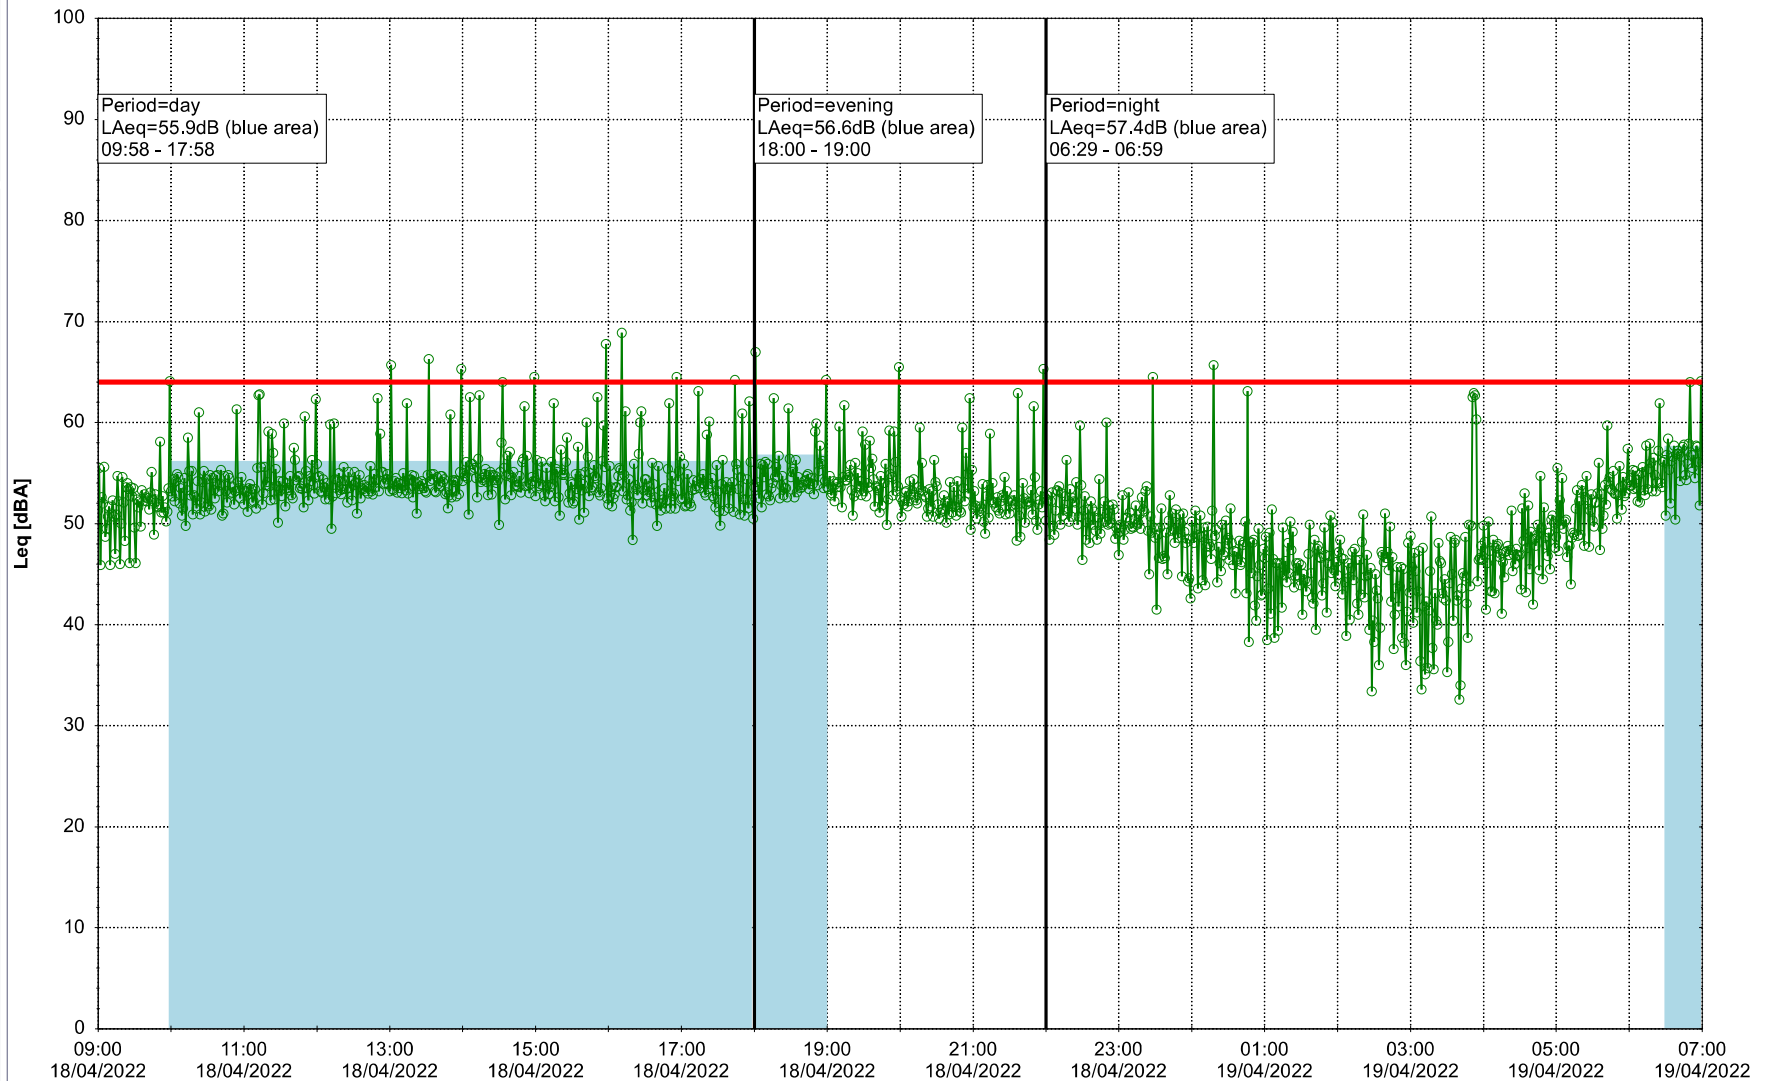

Project: Kronos Sydhavnen
Construction: Gåsebæk
Location: N-V

18/04/2022
19/04/2022

Plan View

Remarks

...

Noise Time Related Diagram

○○○ GAB_NS01

Project: Kronos Sydhavnen
Construction: Gåsebæk
Location: N-V

Plan View

Remarks

...

Noise Time Related Diagram

19/04/2022
20/04/2022

○○○ GAB_NS01

Project: Kronos Sydhavnen
Construction: Gåsebæk
Location: N-V

Plan View

Remarks

...

Noise Time Related Diagram

20/04/2022
21/04/2022

○○○ GAB_NS01

Project: Kronos Sydhavnen
Construction: Gåsebæk
Location: N-V

Plan View

Remarks

23/04/2022
24/04/2022

○○○○ GAB_NS01

Project: Kronos Sydhavnen
Construction: Gåsebæk
Location: N-V

24/04/2022
25/04/2022

Plan View

Remarks

...

Noise Time Related Diagram