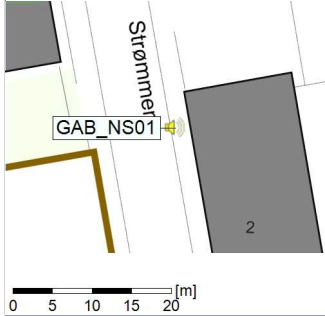

23/04/2022
24/04/2022

○○○○ GAB_NS01

Project: Kronos Sydhavnen
Construction: Gåsebæk
Location: N-V

24/04/2022
25/04/2022

Plan View

Remarks

...

Noise Time Related Diagram