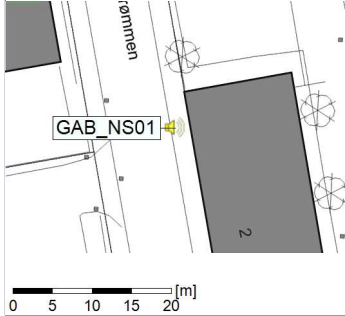

Plan View

Remarks

...

Noise Time Related Diagram

19/04/2022
20/04/2022

○○○ GAB_NS01

Project: Kronos Sydhavnen
Construction: Gåsebæk
Location: N-V

Plan View