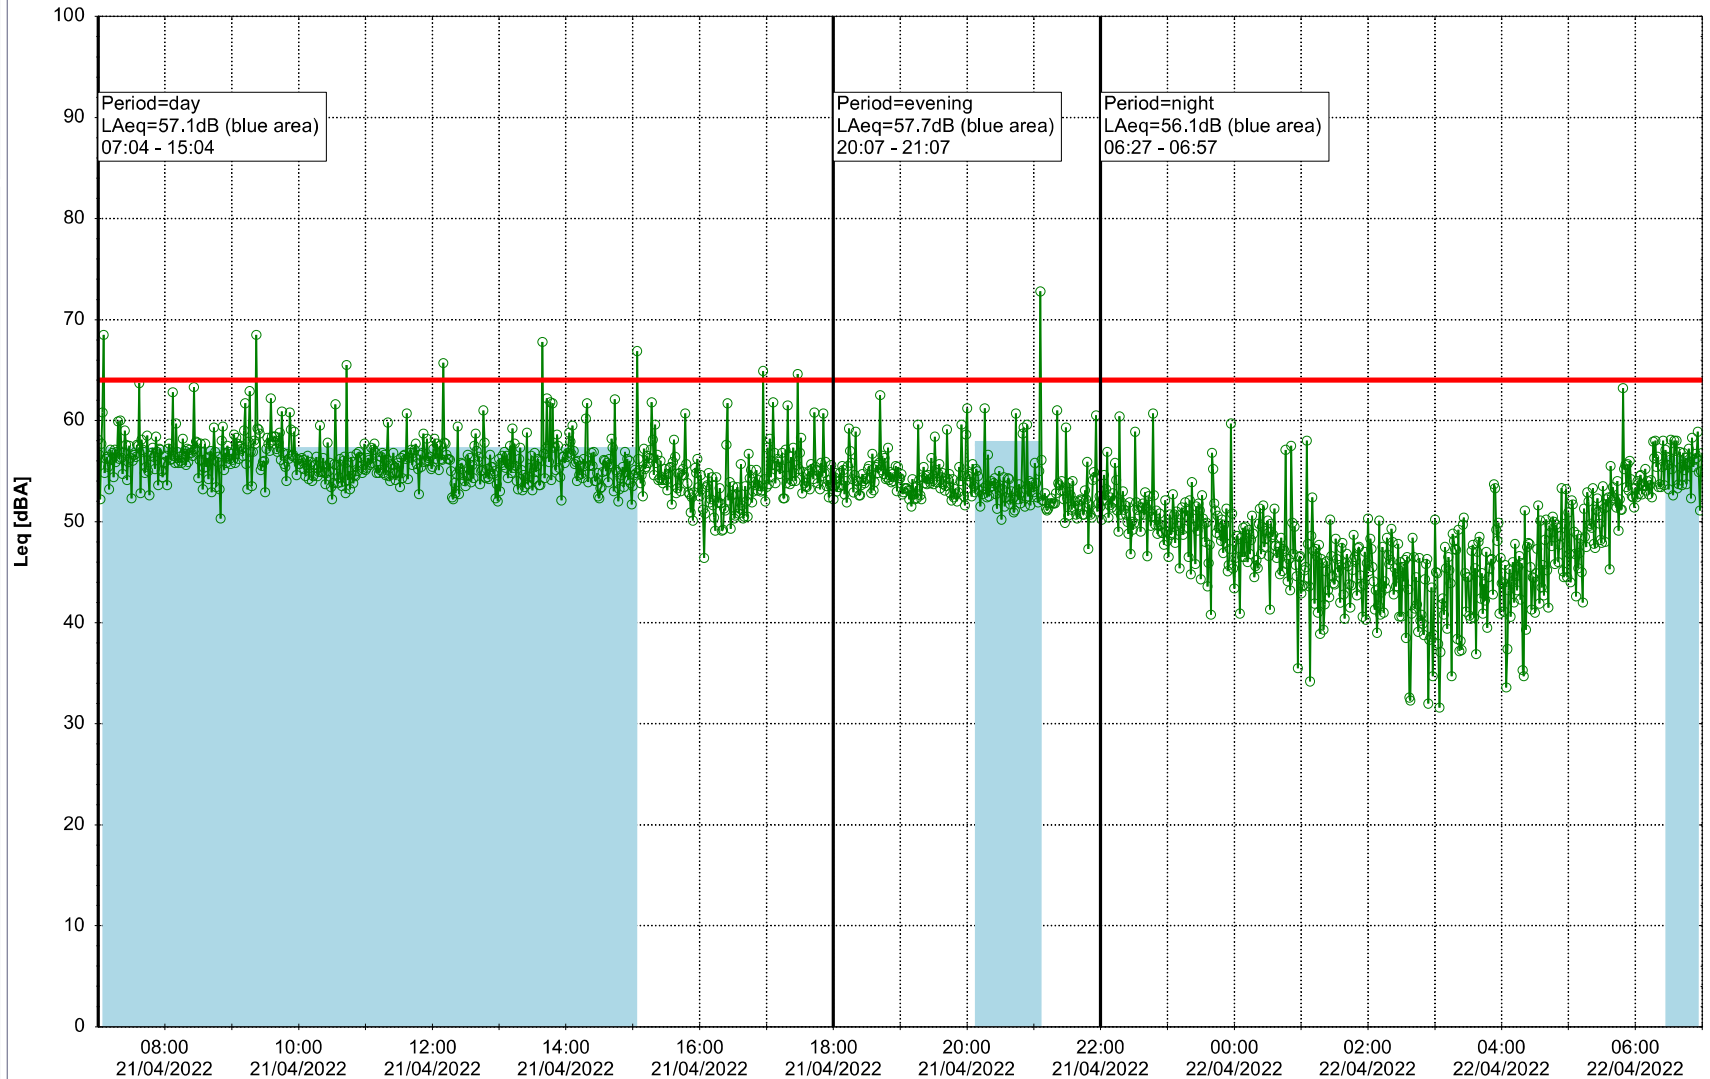

Remarks

...

Noise Time Related Diagram

20/04/2022
21/04/2022

○○○ GAB_NS01

Project: Kronos Sydhavnen
Construction: Gåsebæk
Location: N-V

Plan View

Remarks

...

Noise Time Related Diagram

21/04/2022
22/04/2022

○○○ GAB_NS01

Project: Kronos Sydhavnen
Construction: Gåsebæk
Location: N-V

Plan View

Remarks

...

Noise Time Related Diagram

22/04/2022
23/04/2022

○○○○ GAB_NS01

Project: Kronos Sydhavnen
Construction: Gåsebæk
Location: N-V

Plan View

Remarks

...

Noise Time Related Diagram

23/04/2022
24/04/2022

○○○○ GAB_NS01

Project: Kronos Sydhavnen
Construction: Gåsebæk
Location: N-V

24/04/2022
25/04/2022

Plan View

Remarks

...

Noise Time Related Diagram