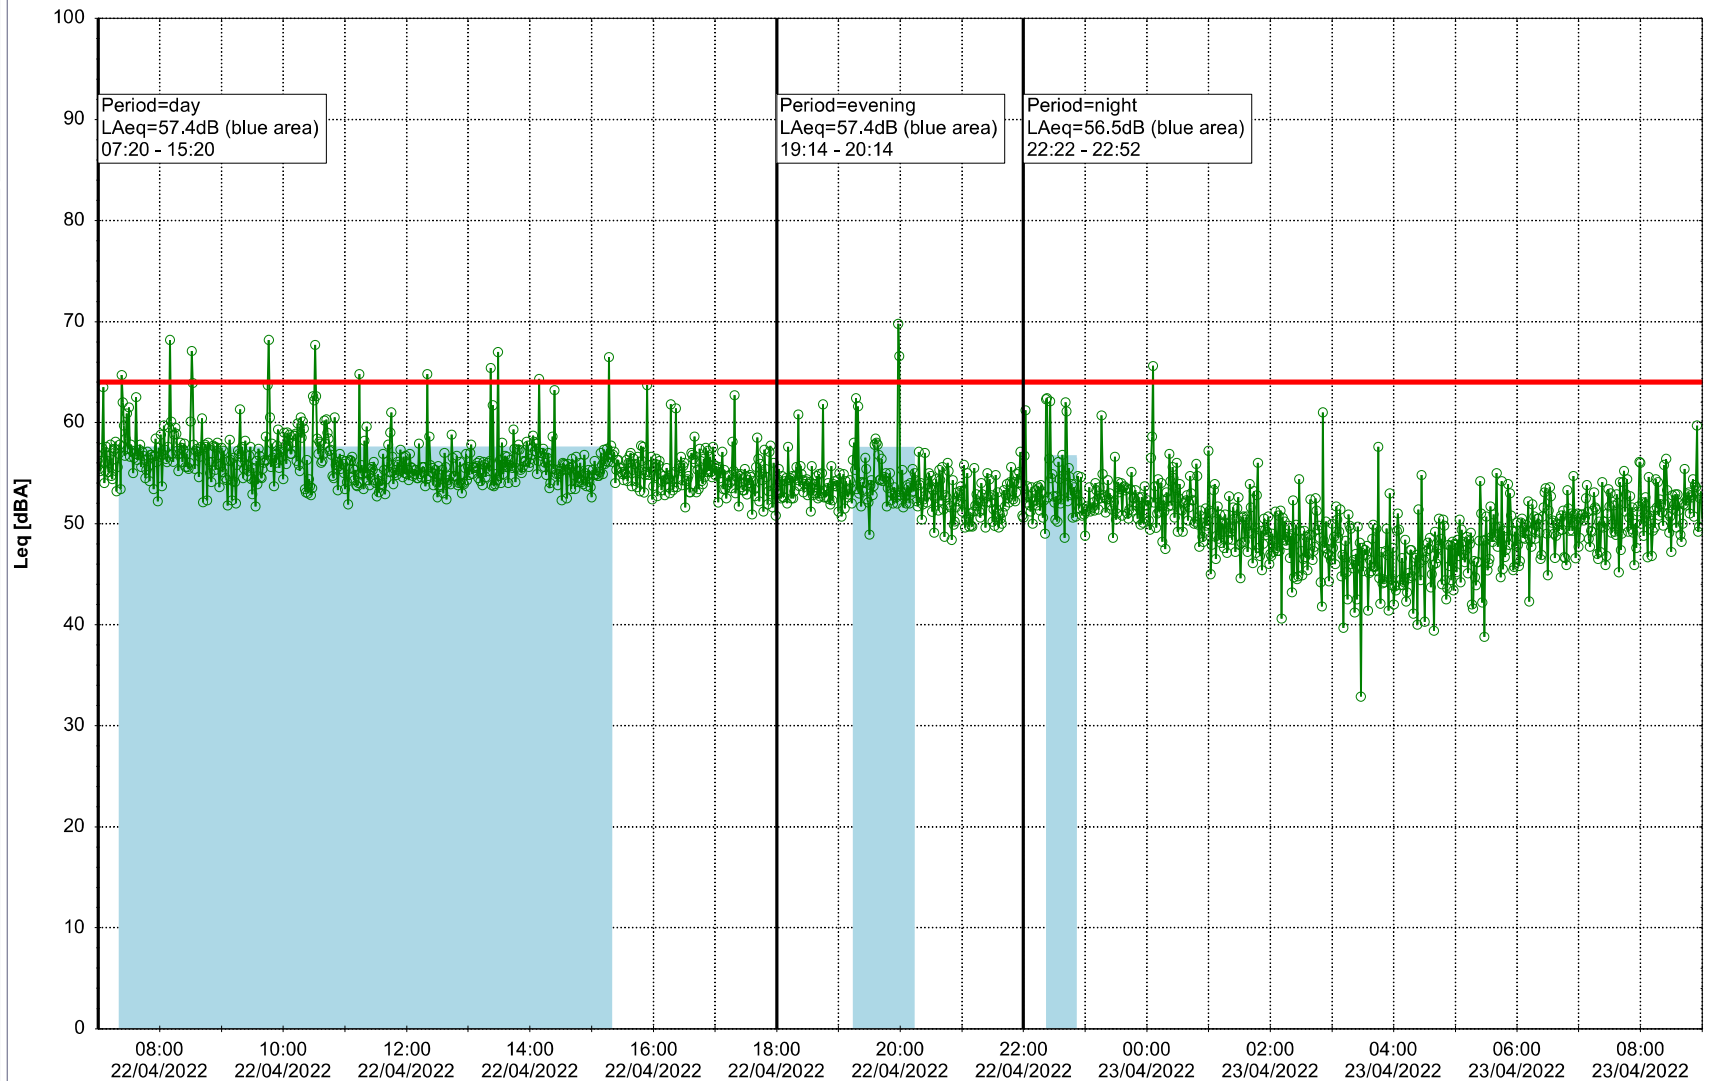

...

Noise Time Related Diagram

21/04/2022
22/04/2022

○○○ GAB_NS01

Project: Kronos Sydhavnen
Construction: Gåsebæk
Location: N-V

Plan View

Remarks

...

Noise Time Related Diagram

22/04/2022
23/04/2022

○○○○ GAB_NS01

Project: Kronos Sydhavnen
Construction: Gåsebæk
Location: N-V

Plan View

Remarks

...

Noise Time Related Diagram

23/04/2022
24/04/2022

○○○○ GAB_NS01

Project: Kronos Sydhavnen
Construction: Gåsebæk
Location: N-V

24/04/2022
25/04/2022

Plan View

Remarks

...

Noise Time Related Diagram