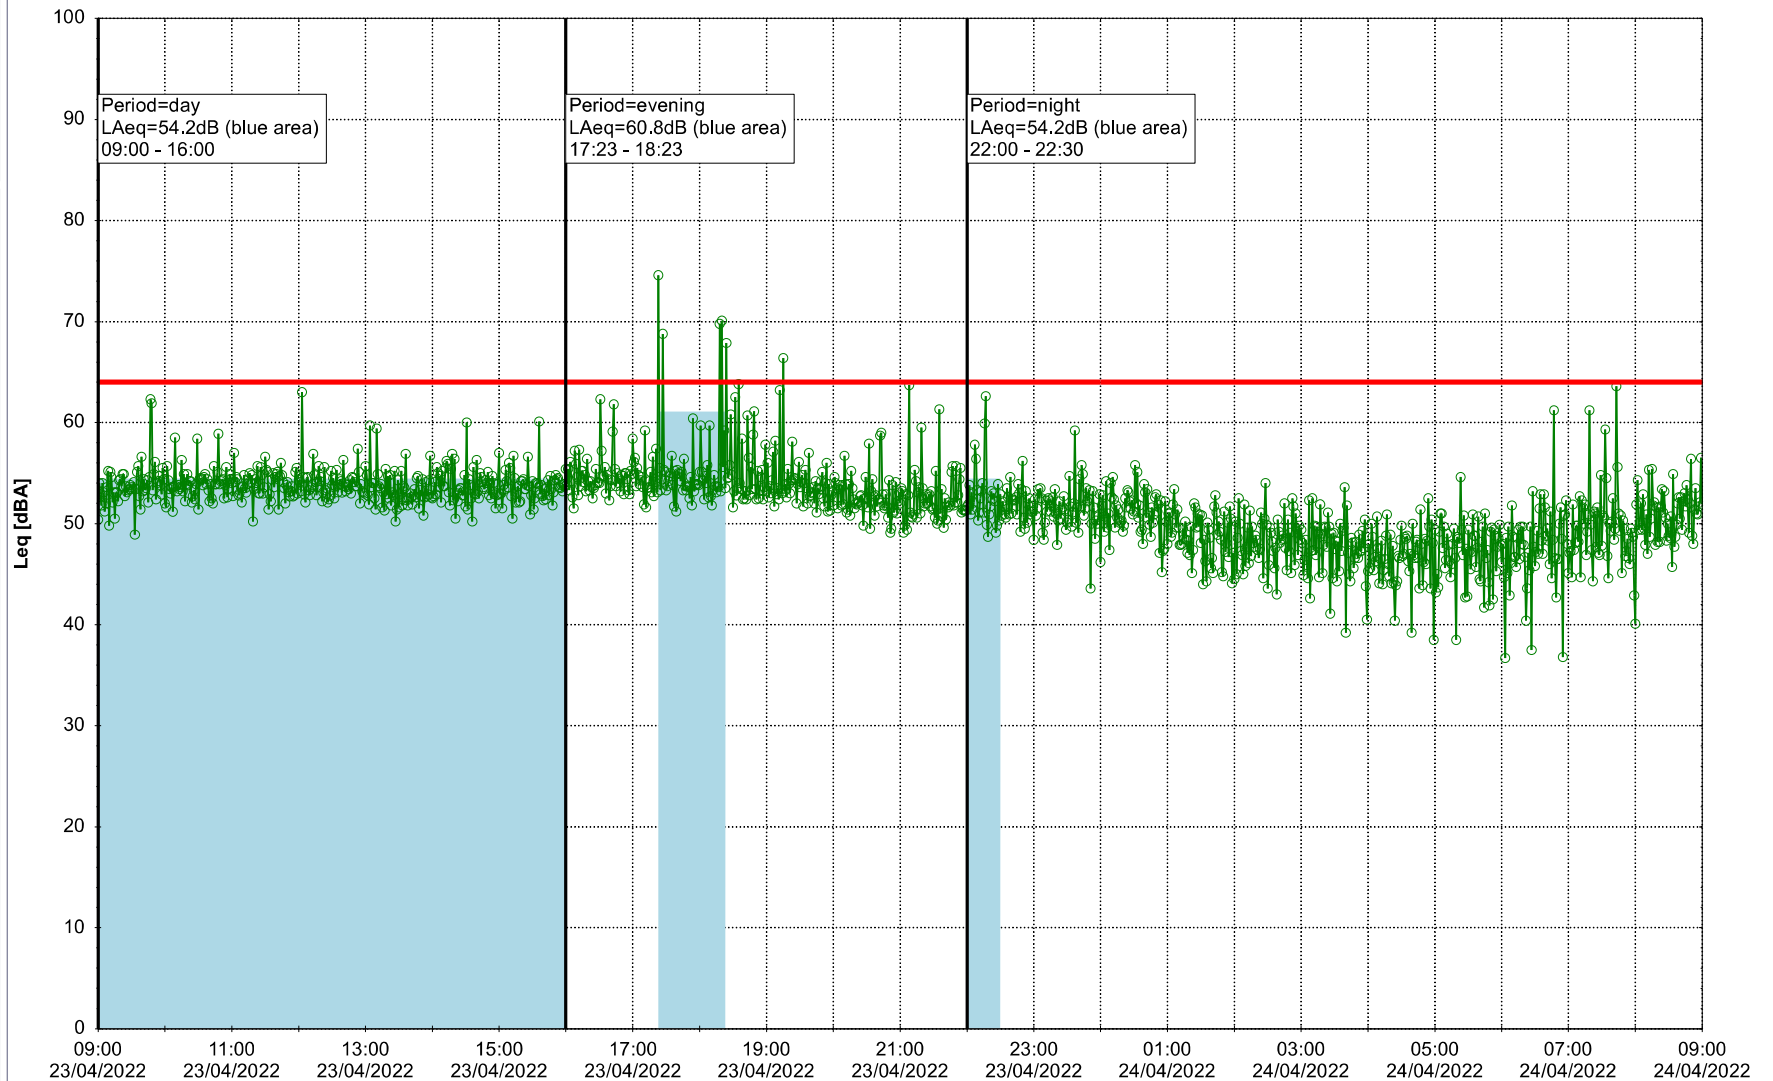

Noise Time Related Diagram

22/04/2022
23/04/2022

○○○○ GAB_NS01

Project: Kronos Sydhavnen
Construction: Gåsebæk
Location: N-V

Plan View

Remarks

...

Noise Time Related Diagram

23/04/2022
24/04/2022

○○○○ GAB_NS01

Project: Kronos Sydhavnen
Construction: Gåsebæk
Location: N-V

24/04/2022
25/04/2022

Plan View

Remarks

...

Noise Time Related Diagram