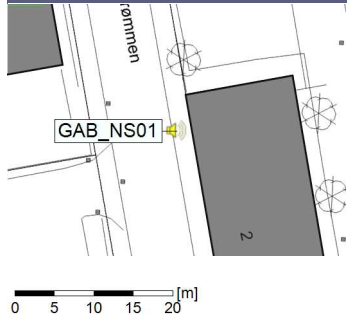

### Noise Time Related Diagram

01/12/2021  
02/12/2021

○○○○ GAB\_NS01

Remarks

...

Project: Kronos Sydhavnen  
Construction: Gåsebæk  
Location: N-V

Plan View

Remarks