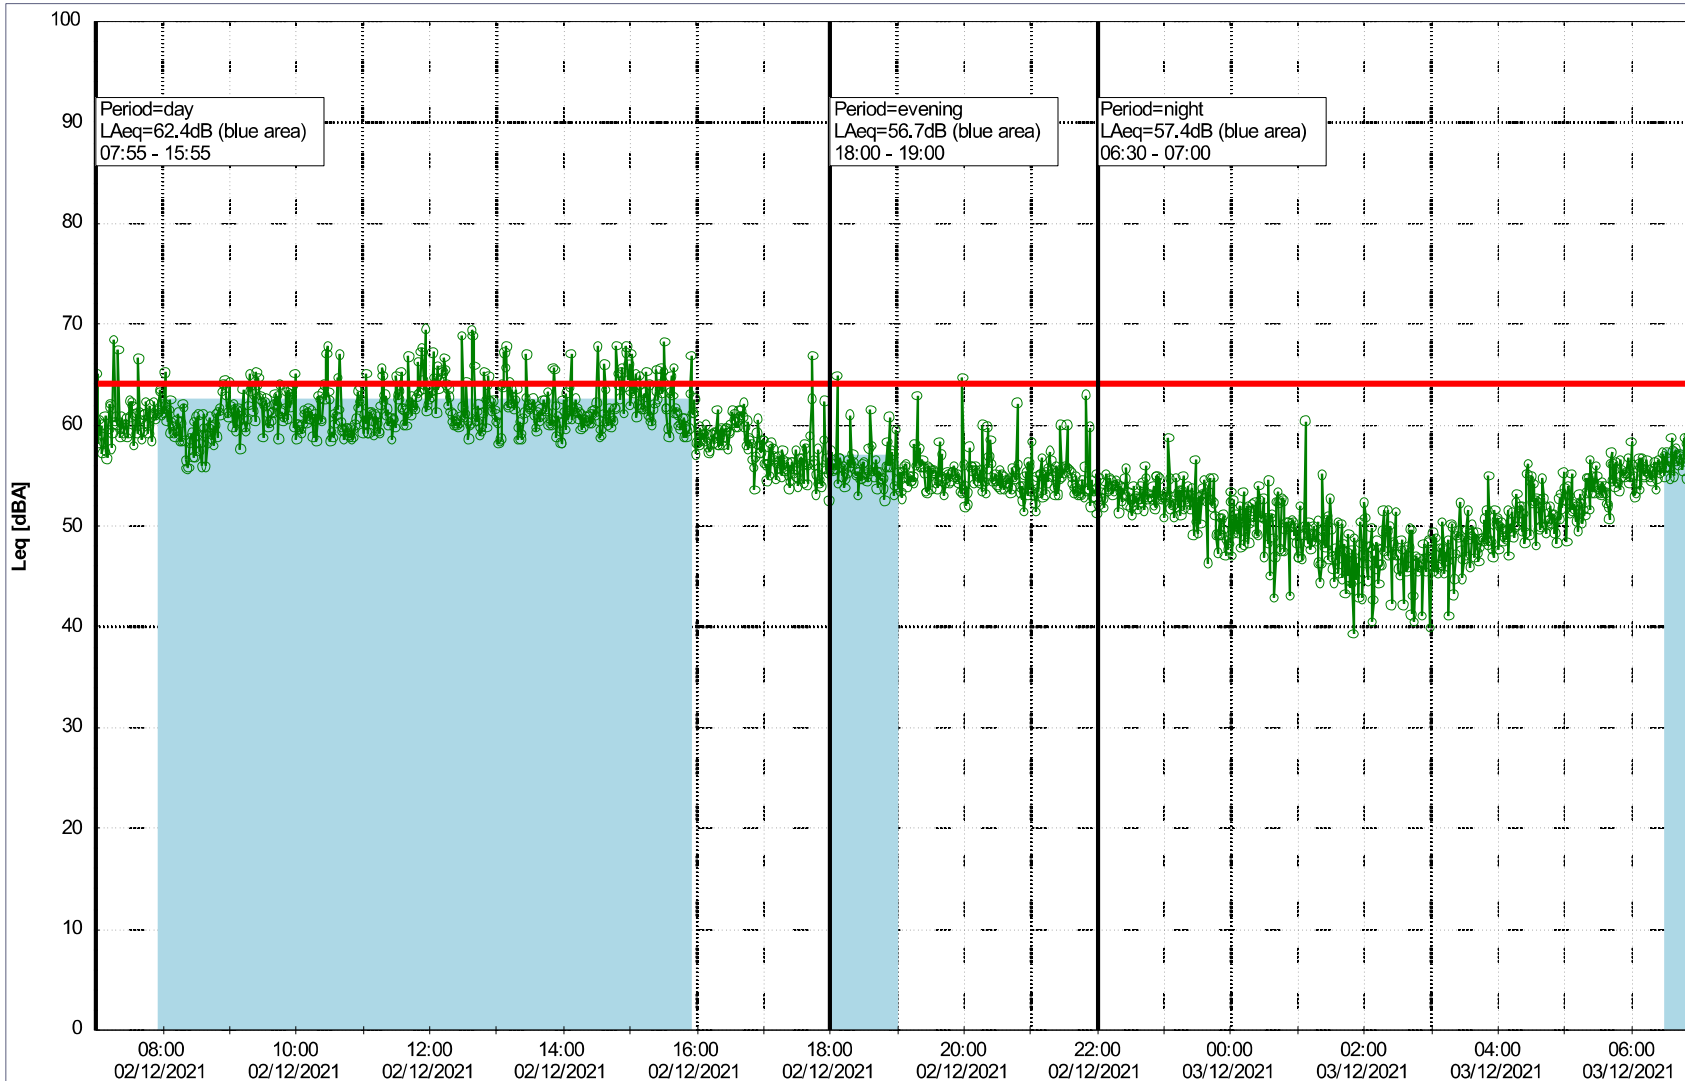

### Noise Time Related Diagram

01/12/2021  
02/12/2021

○○○○ GAB\_NS01

Remarks

...

Project: Kronos Sydhavnen  
Construction: Gåsebæk  
Location: N-V

Plan View

Remarks

### Noise Time Related Diagram

02/12/2021  
03/12/2021

○○○○ GAB\_NS01

Project: Kronos Sydhavnen  
Construction: Gåsebæk  
Location: N-V

Plan View

○○○○ GAB\_NS01

### Noise Time Related Diagram

03/12/2021  
04/12/2021

Project: Kronos Sydhavnen  
Construction: Gåsebæk  
Location: N-V

Plan View

### Noise Time Related Diagram

04/12/2021  
05/12/2021

○○○○ GAB\_NS01

Remarks

...

Project: Kronos Sydhavnen  
Construction: Gåsebæk  
Location: N-V

05/12/2021  
06/12/2021