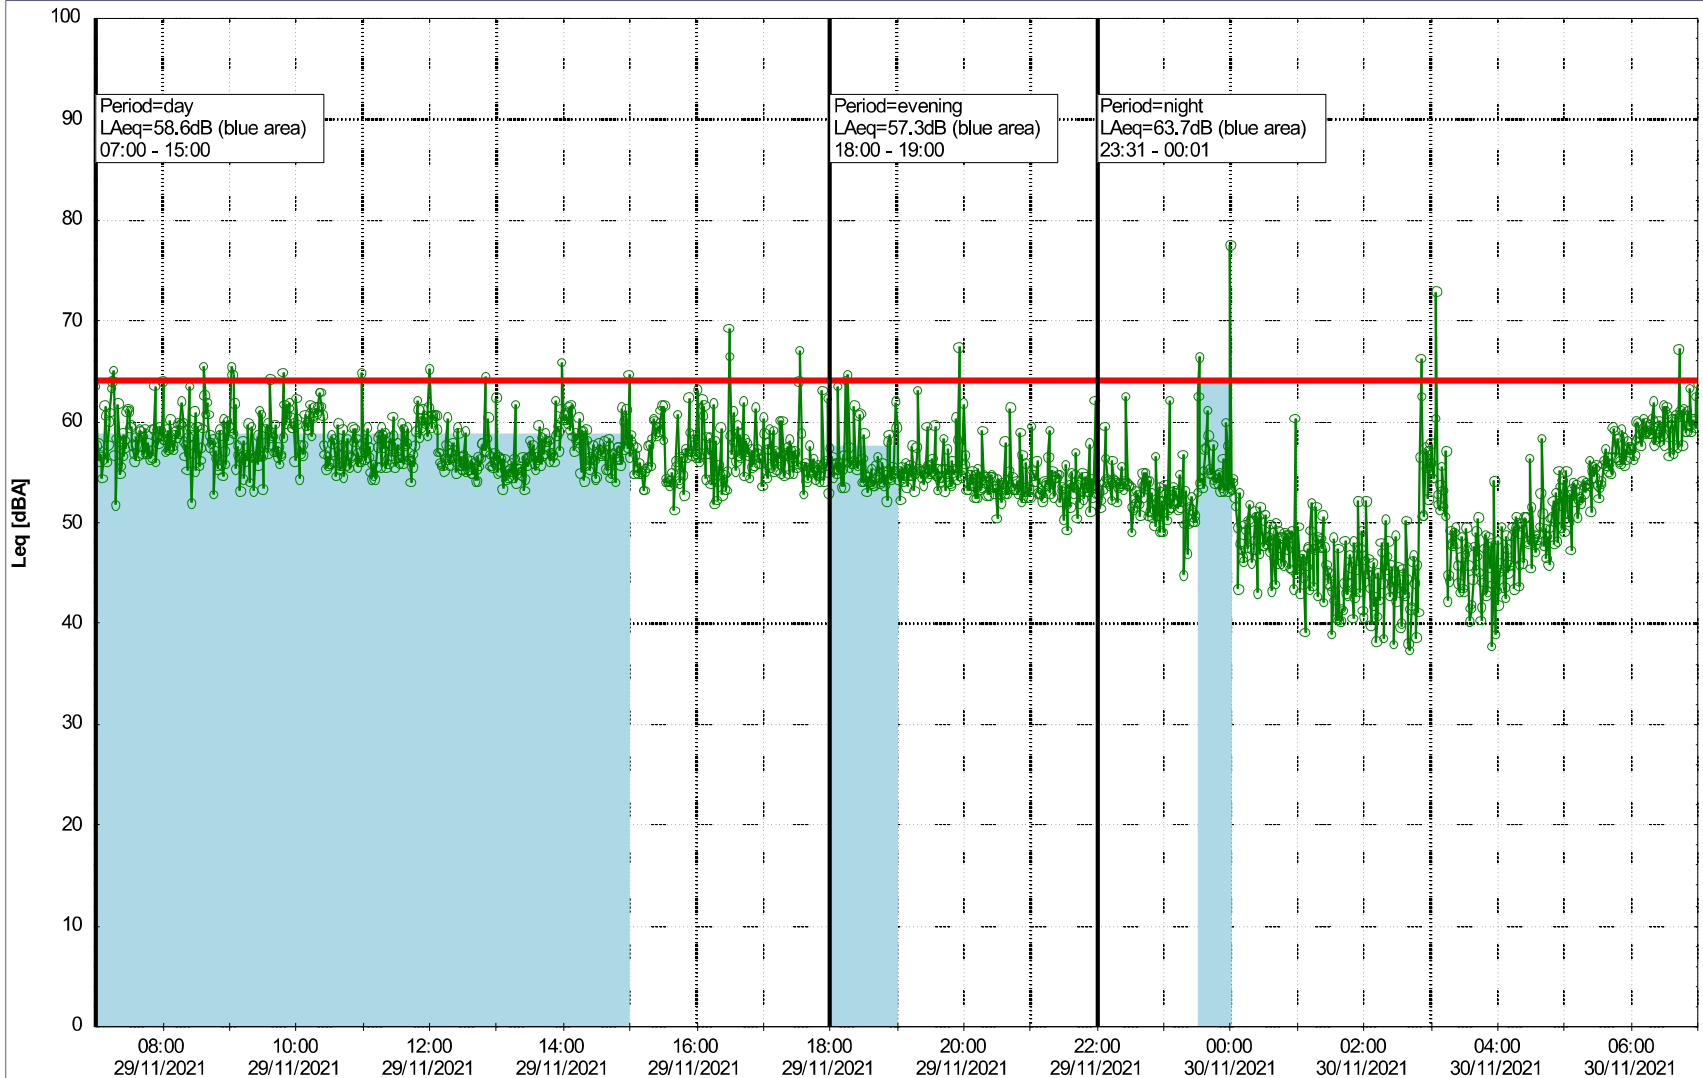

### Noise Time Related Diagram

○○○○ GAB\_NS01

Remarks

...

Project: Kronos Sydhavnen  
Construction: Gåsebæk  
Location: N-V

Plan View

### Noise Time Related Diagram

30/11/2021  
01/12/2021

○○○○ GAB\_NS01

Project: Kronos Sydhavnen  
Construction: Gåsebæk  
Location: N-V

Plan View

### Noise Time Related Diagram

01/12/2021  
02/12/2021

○○○○ GAB\_NS01

Remarks

...

Project: Kronos Sydhavnen  
Construction: Gåsebæk  
Location: N-V

Plan View

Remarks

### Noise Time Related Diagram

03/12/2021  
04/12/2021

Project: Kronos Sydhavnen  
Construction: Gåsebæk  
Location: N-V

Plan View