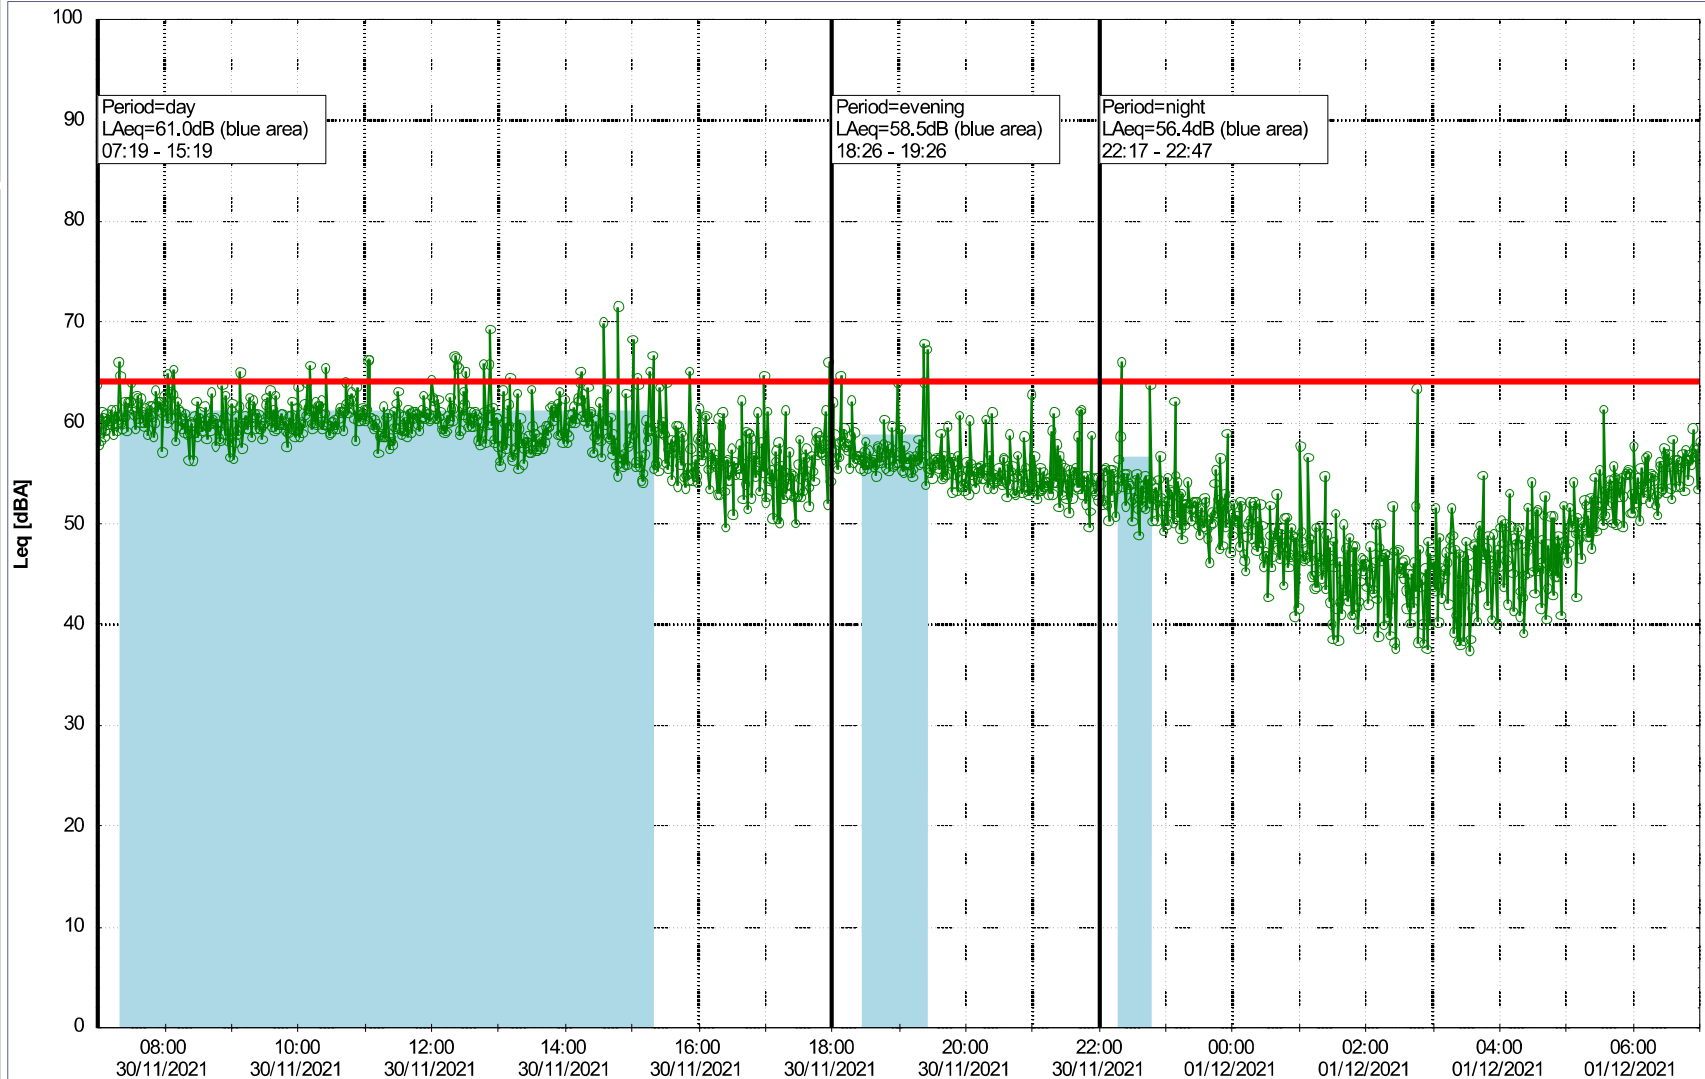

### Noise Time Related Diagram

○○○○ GAB\_NS01

Remarks

...

Project: Kronos Sydhavnen  
Construction: Gåsebæk  
Location: N-V

Plan View

### Noise Time Related Diagram

30/11/2021  
01/12/2021

○○○○ GAB\_NS01

Project: Kronos Sydhavnen  
Construction: Gåsebæk  
Location: N-V

Plan View

### Noise Time Related Diagram

01/12/2021  
02/12/2021

○○○○ GAB\_NS01

Remarks

...

Project: Kronos Sydhavnen  
Construction: Gåsebæk  
Location: N-V

Plan View

Remarks

### Noise Time Related Diagram

03/12/2021  
04/12/2021

Project: Kronos Sydhavnen  
Construction: Gåsebæk  
Location: N-V

Plan View