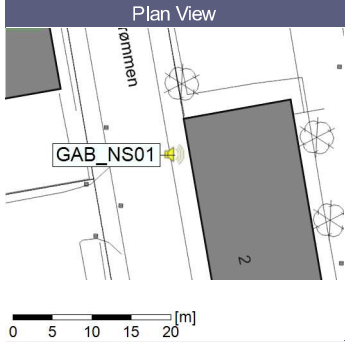

### Noise Time Related Diagram

○○○○ GAB\_NS01

Remarks

...

Project: Kronos Sydhavnen  
Construction: Gåsebæk  
Location: N-V

Plan View