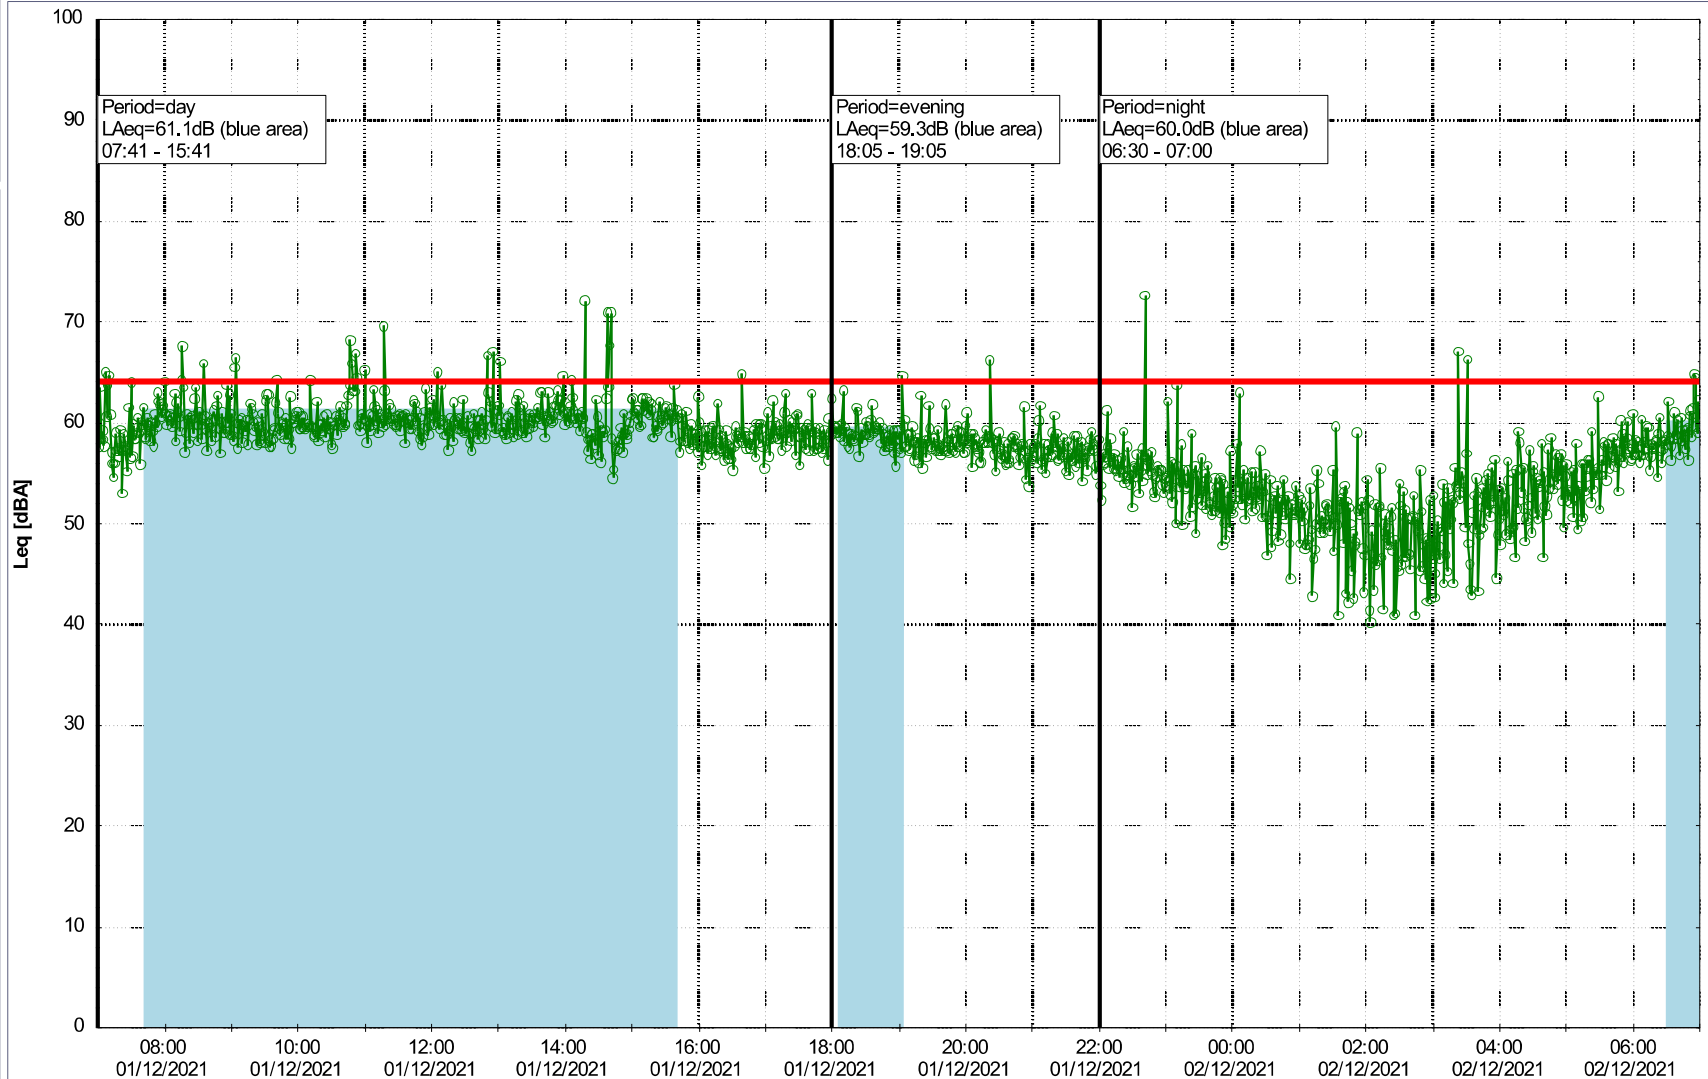

### Noise Time Related Diagram

30/11/2021  
01/12/2021

○○○○ GAB\_NS01

Project: Kronos Sydhavnen  
Construction: Gåsebæk  
Location: N-V

Plan View

### Noise Time Related Diagram

01/12/2021  
02/12/2021

○○○○ GAB\_NS01

Remarks

...

Project: Kronos Sydhavnen  
Construction: Gåsebæk  
Location: N-V

Plan View

Remarks

### Noise Time Related Diagram

03/12/2021  
04/12/2021

Project: Kronos Sydhavnen  
Construction: Gåsebæk  
Location: N-V

Plan View

### Noise Time Related Diagram

04/12/2021  
05/12/2021

○○○○ GAB\_NS01

Remarks

...

Project: Kronos Sydhavnen  
Construction: Gåsebæk  
Location: N-V

05/12/2021  
06/12/2021