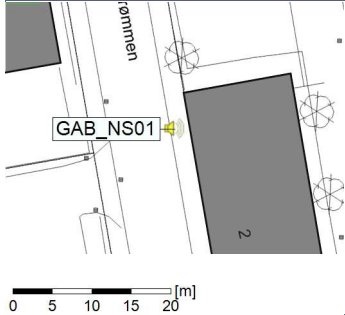

### Noise Time Related Diagram

○○○○ GAB\_NS01

Remarks

...

Project: Kronos Sydhavnen  
Construction: Gåsebæk  
Location: N-V

Plan View