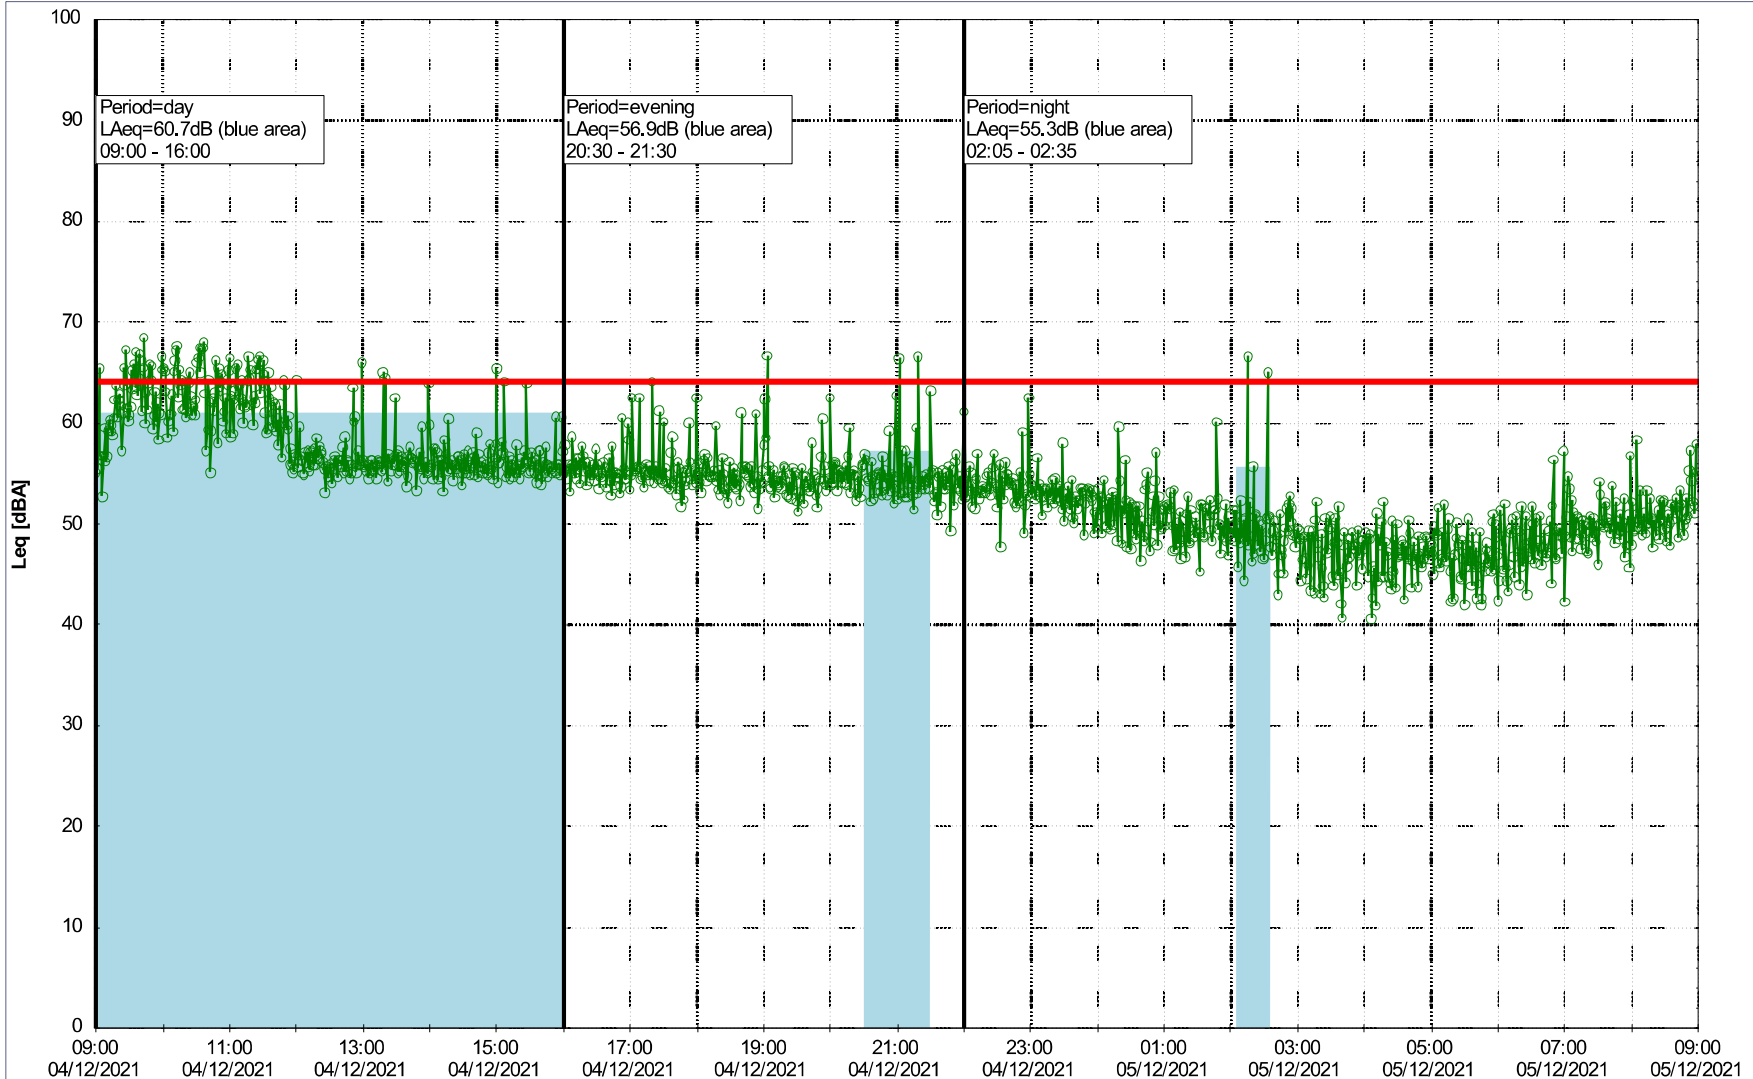

### Noise Time Related Diagram

03/12/2021  
04/12/2021

Project: Kronos Sydhavnen  
Construction: Gåsebæk  
Location: N-V

Plan View

### Noise Time Related Diagram

04/12/2021  
05/12/2021

○○○○ GAB\_NS01

Remarks

...

Project: Kronos Sydhavnen  
Construction: Gåsebæk  
Location: N-V

05/12/2021  
06/12/2021