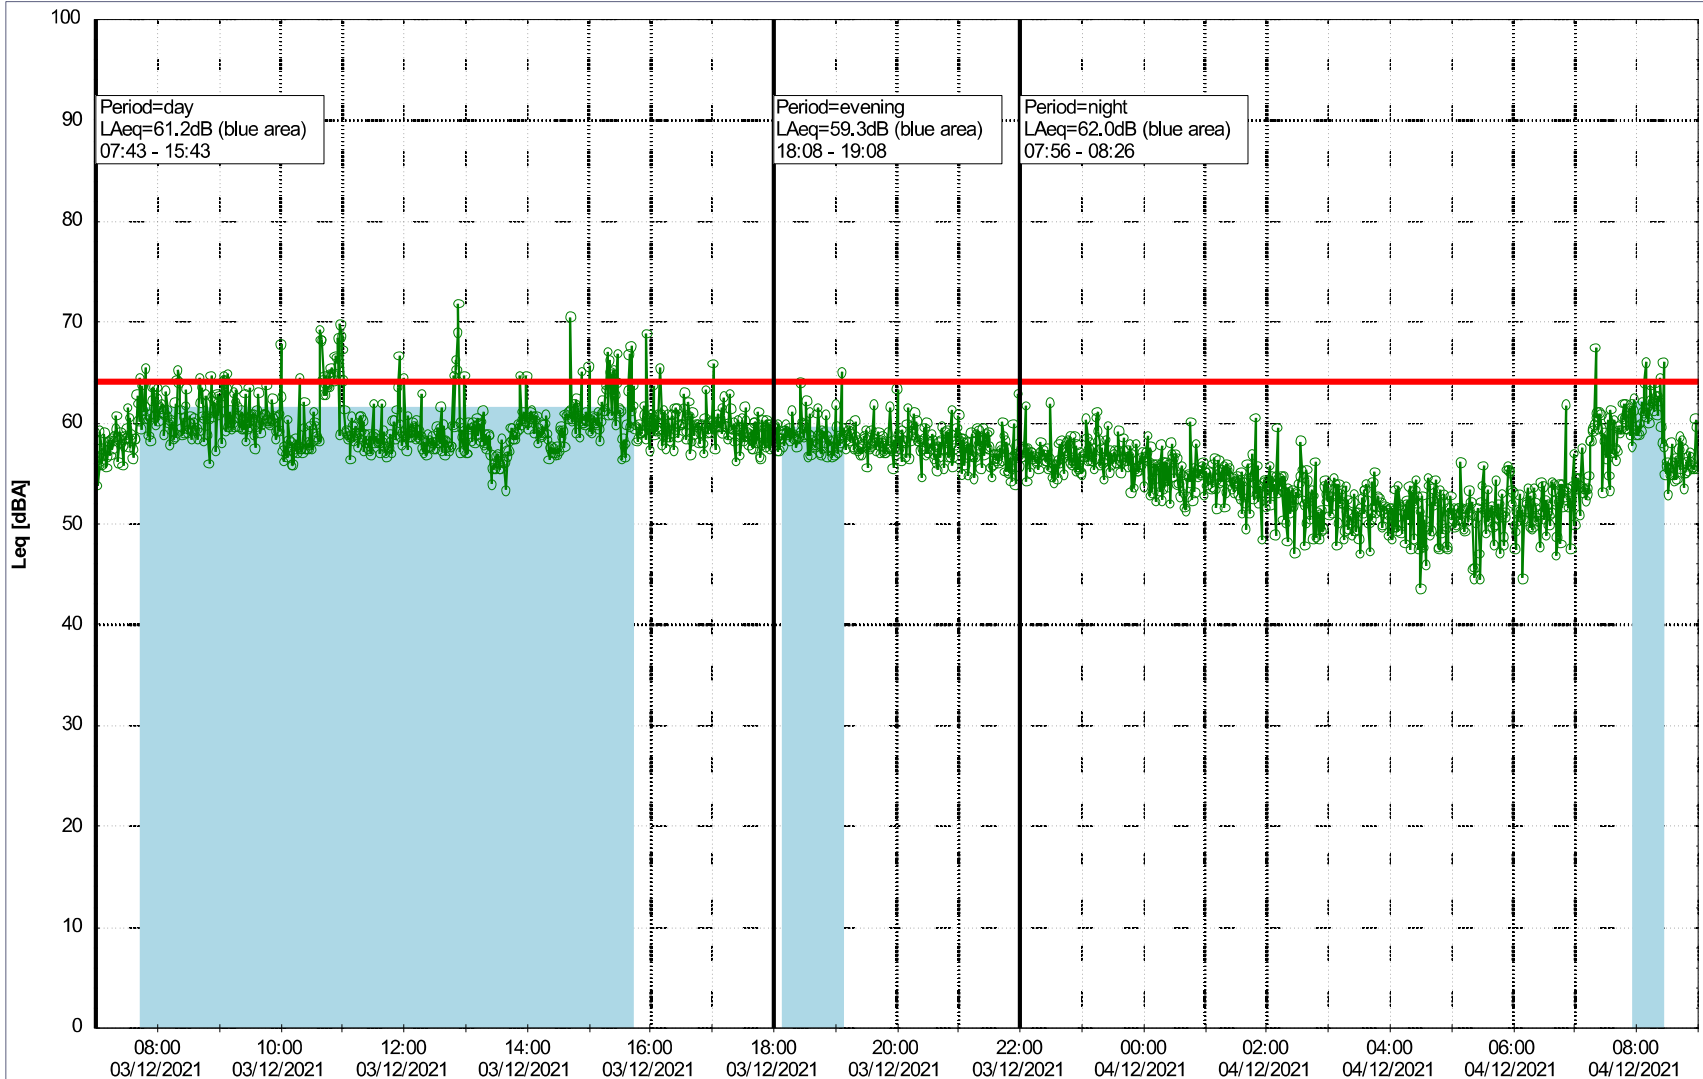

### Noise Time Related Diagram

02/12/2021  
03/12/2021

○○○○ GAB\_NS01

Project: Kronos Sydhavnen  
Construction: Gåsebæk  
Location: N-V

Plan View

○○○○ GAB\_NS01

### Noise Time Related Diagram

03/12/2021  
04/12/2021

Project: Kronos Sydhavnen  
Construction: Gåsebæk  
Location: N-V

Plan View

### Noise Time Related Diagram

04/12/2021  
05/12/2021

○○○○ GAB\_NS01

Remarks

...

Project: Kronos Sydhavnen  
Construction: Gåsebæk  
Location: N-V

05/12/2021  
06/12/2021