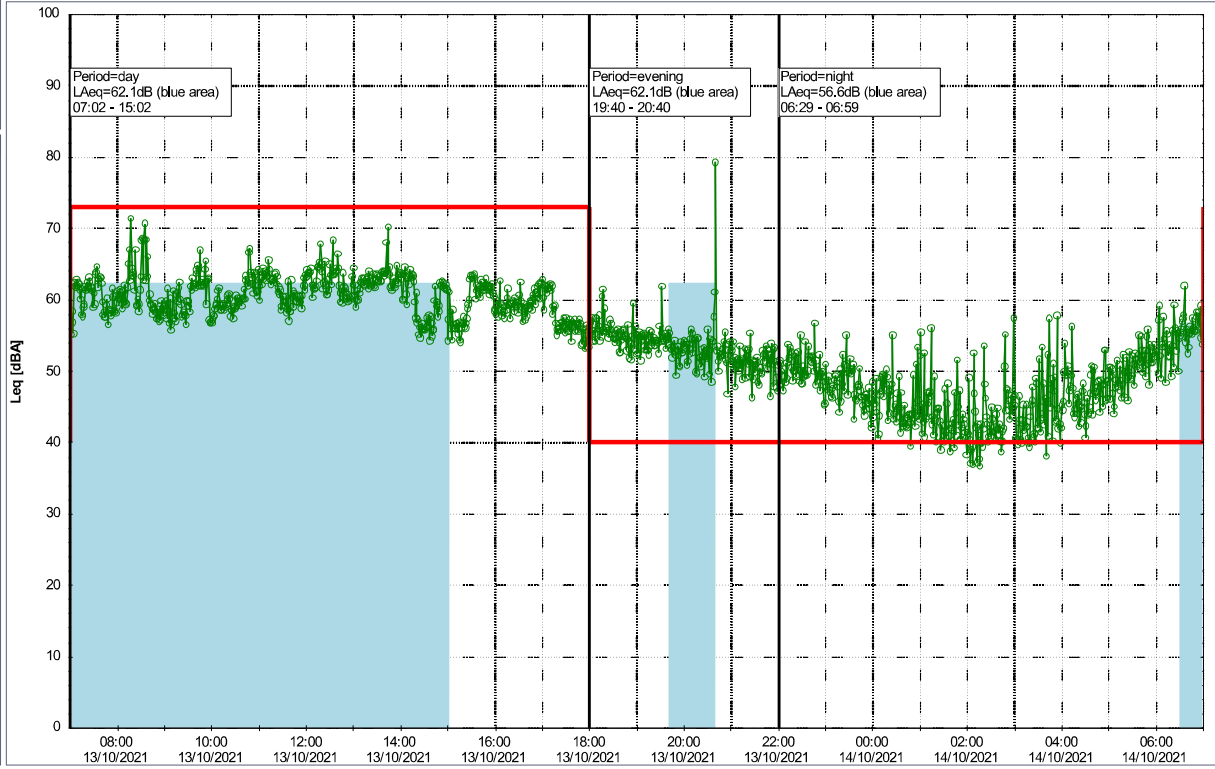

Remarks

...

Noise Time Related Diagram

12/10/2021
13/10/2021

HOL_NS01

Project: Kronos Sydhavnen
Construction: Havneholmen
Location: N-V

Plan View

Noise Time Related Diagram

13/10/2021
14/10/2021

HOL_NS01

Project: Kronos Sydhavnen
Construction: Havneholmen
Location: N-V

Plan View

Remarks

...

Noise Time Related Diagram

14/10/2021
15/10/2021

HOL_NS01

Project: Kronos Sydhavnen
Construction: Havneholmen
Location: N-V

Plan View

Remarks

Noise Time Related Diagram

15/10/2021
16/10/2021

o o o o HOL_NS01

Project: Kronos Sydhavnen
Construction: Havneholmen
Location: N-V

Plan View

Noise Time Related Diagram

16/10/2021
17/10/2021

HOLOL NS01

Project: Kronos Sydhavnen
Construction: Havneholmen
Location: N-V

Plan View

0 5 10 15 20 [m]

Remarks