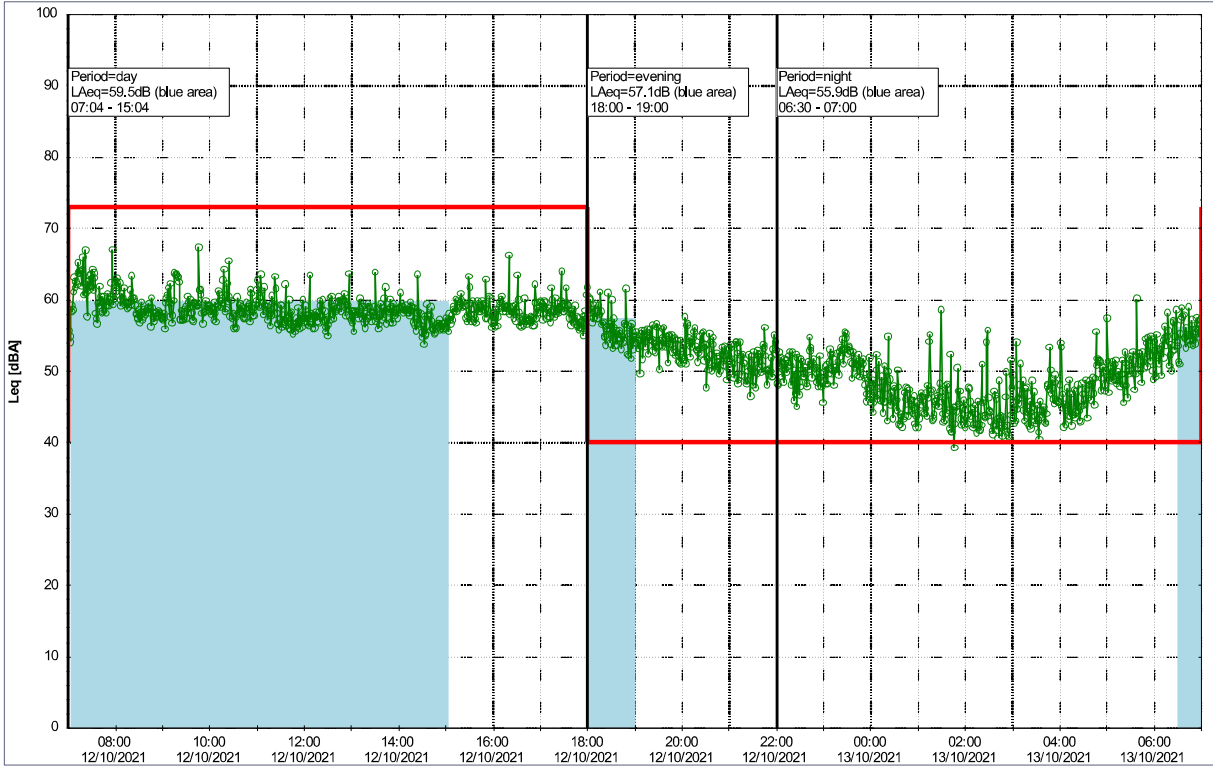

Project: Kronos Sydhavnen
Construction: Havneholmen
Location: N-V

Plan View

Noise Time Related Diagram

11/10/2021
12/10/2021

HOL_NS01

Project: Kronos Sydhavnen
Construction: Havneholmen
Location: N-V

Plan View

Remarks

...

Noise Time Related Diagram

12/10/2021
13/10/2021

HOL_NS01

Project: Kronos Sydhavnen
Construction: Havneholmen
Location: N-V

Plan View

Noise Time Related Diagram

13/10/2021
14/10/2021

HOL_NS01

Project: Kronos Sydhavnen
Construction: Havneholmen
Location: N-V

Plan View

Remarks

...

Noise Time Related Diagram

14/10/2021
15/10/2021

Plan View

Noise Time Related Diagram

16/10/2021
17/10/2021

HOLOL NS01

Project: Kronos Sydhavnen
Construction: Havneholmen
Location: N-V

Plan View

0 5 10 15 20 [m]

Remarks