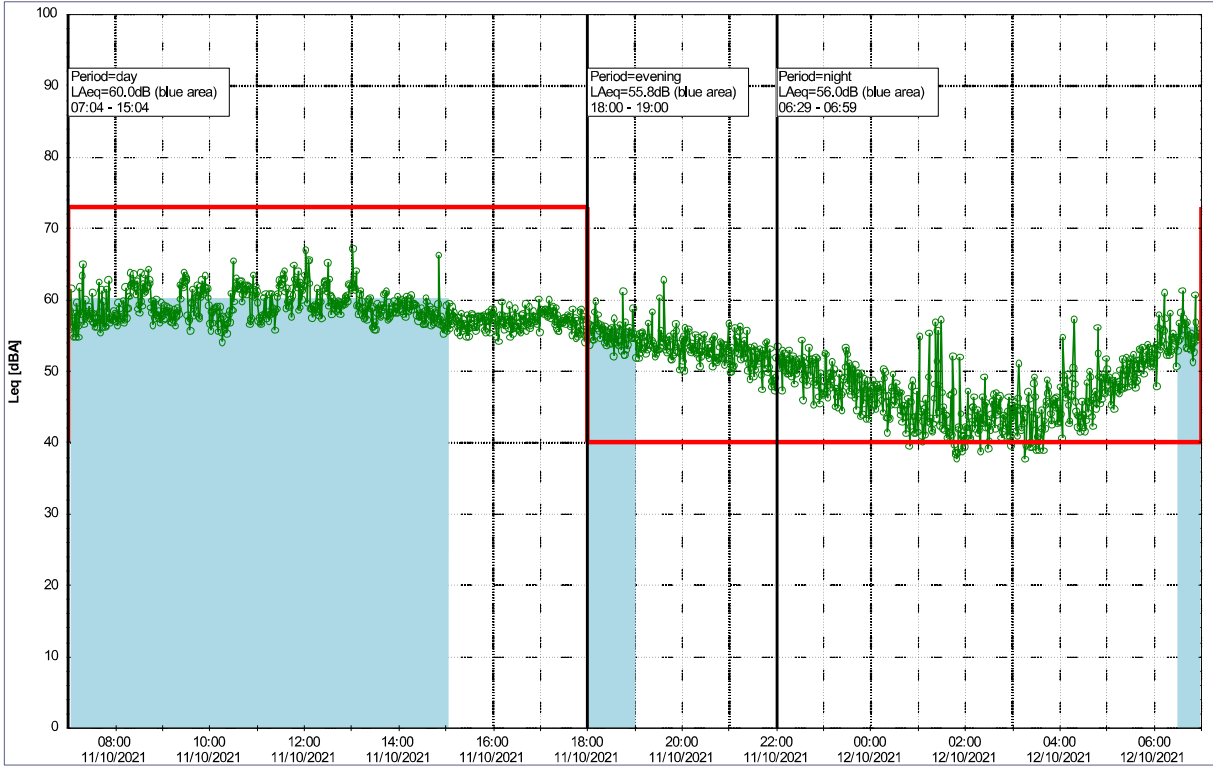

Project: Kronos Sydhavnen
Construction: Havneholmen
Location: N-V

Plan View

Noise Time Related Diagram

11/10/2021
12/10/2021

HOL_NS01

Project: Kronos Sydhavnen
Construction: Havneholmen
Location: N-V

Plan View

Remarks

...

Noise Time Related Diagram

12/10/2021
13/10/2021

HOL_NS01

Project: Kronos Sydhavnen
Construction: Havneholmen
Location: N-V

Plan View

Noise Time Related Diagram

13/10/2021
14/10/2021

HOL_NS01

Project: Kronos Sydhavnen
Construction: Havneholmen
Location: N-V

Plan View

Remarks

...

Noise Time Related Diagram

14/10/2021
15/10/2021

Plan View

Noise Time Related Diagram

16/10/2021
17/10/2021

HOLOL NS01

Project: Kronos Sydhavnen
Construction: Havneholmen
Location: N-V

Plan View

0 5 10 15 20 [m]

Remarks