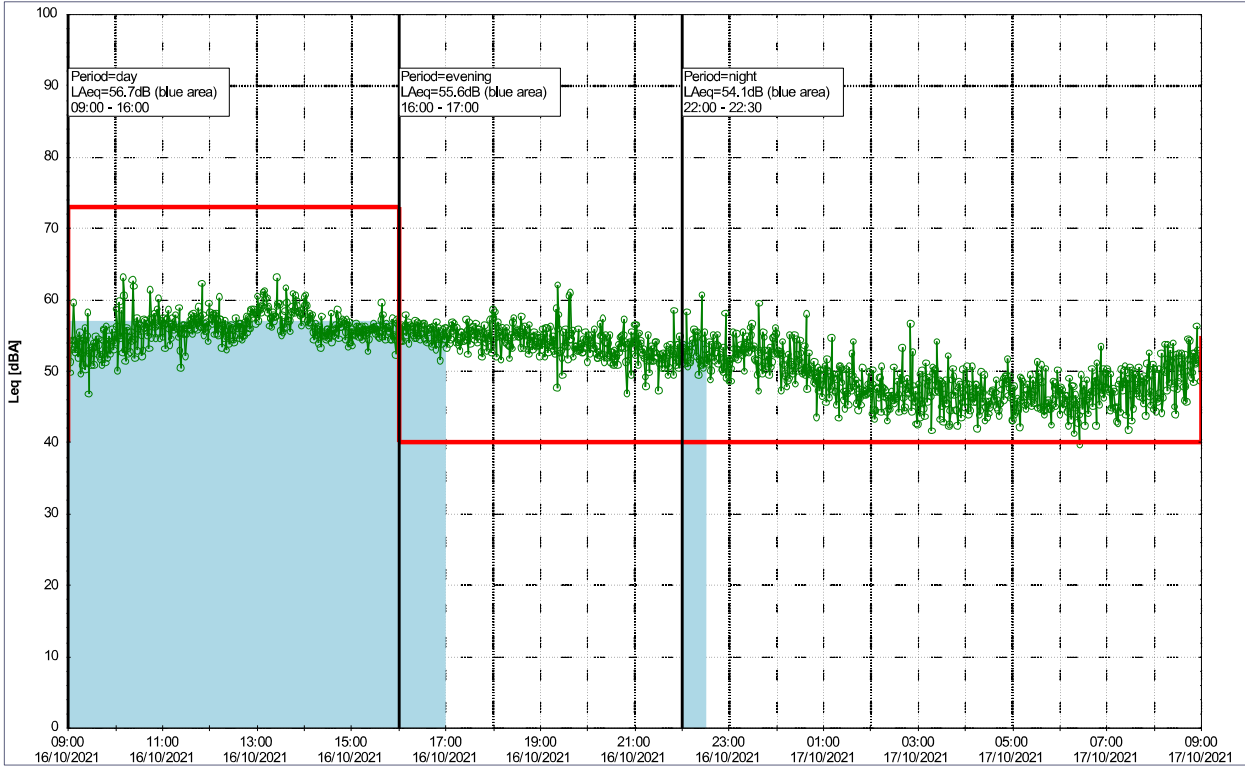

HOL_NS01

Project: Kronos Sydhavnen
Construction: Havneholmen
Location: N-V

Plan View

Remarks

Noise Time Related Diagram

15/10/2021
16/10/2021

o o o o HOL_NS01

Project: Kronos Sydhavnen
Construction: Havneholmen
Location: N-V

Plan View

Noise Time Related Diagram

16/10/2021
17/10/2021

HOLOL NS01

Project: Kronos Sydhavnen
Construction: Havneholmen
Location: N-V

Plan View

0 5 10 15 20 [m]

Remarks