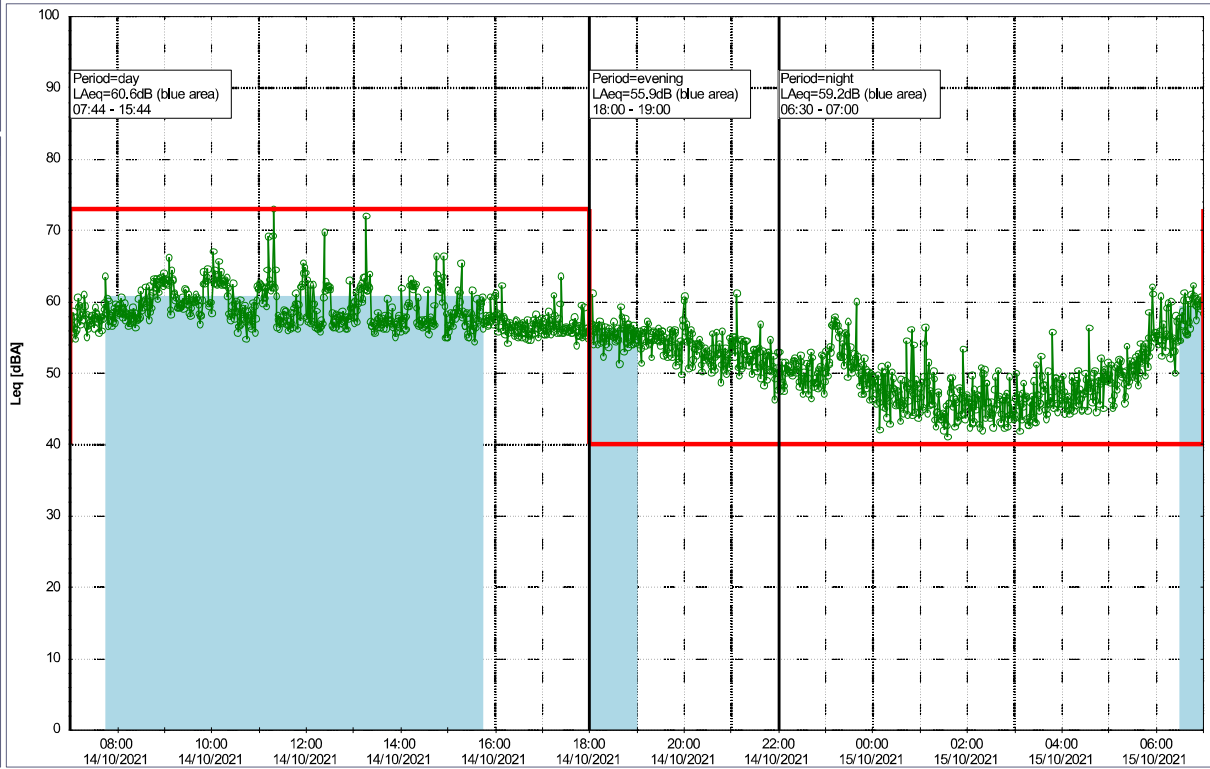

13/10/2021
14/10/2021

HOL_NS01

Project: Kronos Sydhavnen
Construction: Havneholmen
Location: N-V

Plan View

Remarks

...

Noise Time Related Diagram

14/10/2021
15/10/2021

HOL_NS01

Project: Kronos Sydhavnen
Construction: Havneholmen
Location: N-V

Plan View

Remarks

Noise Time Related Diagram

15/10/2021
16/10/2021

o o o o HOL_NS01

Project: Kronos Sydhavnen
Construction: Havneholmen
Location: N-V

Plan View

Noise Time Related Diagram

16/10/2021
17/10/2021

HOLOL NS01

Project: Kronos Sydhavnen
Construction: Havneholmen
Location: N-V

Plan View

0 5 10 15 20 [m]

Remarks