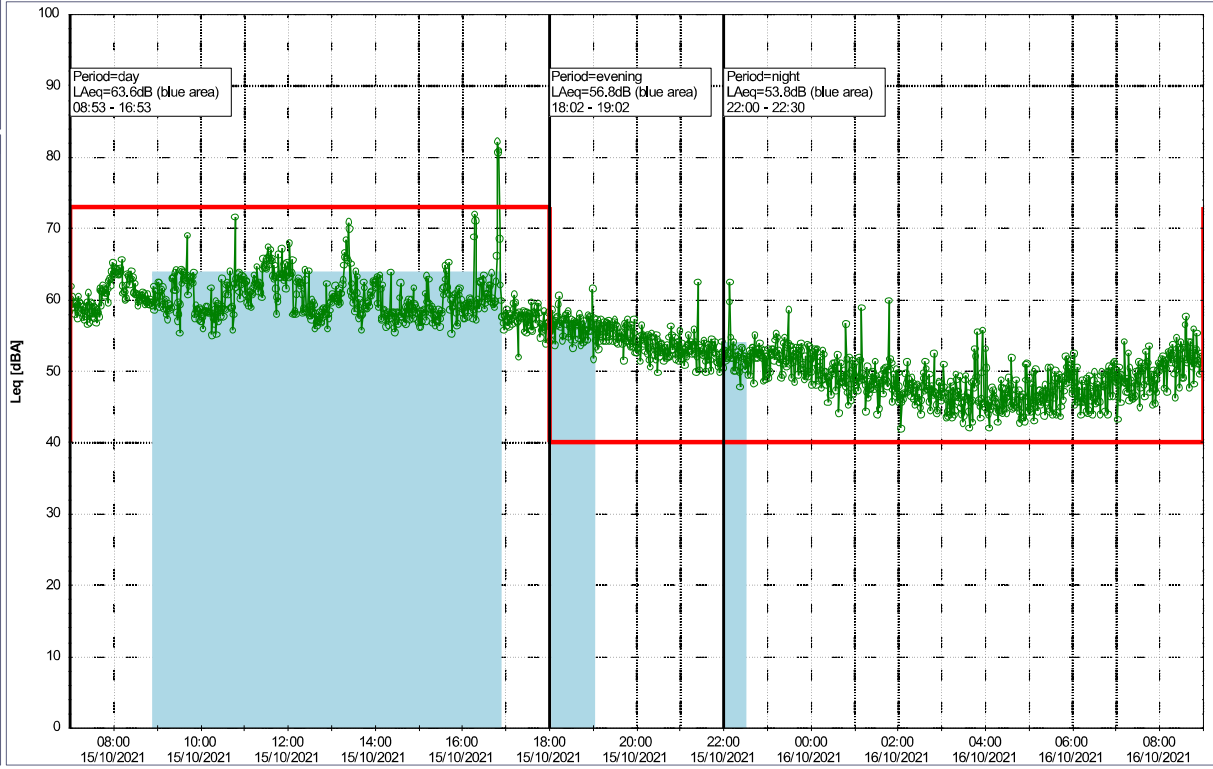

HOL_NS01

Project: Kronos Sydhavnen
Construction: Havneholmen
Location: N-V

Plan View

Remarks

Noise Time Related Diagram

15/10/2021
16/10/2021

o o o o HOL_NS01

Project: Kronos Sydhavnen
Construction: Havneholmen
Location: N-V

Plan View

Noise Time Related Diagram

16/10/2021
17/10/2021

HOLOL NS01

Project: Kronos Sydhavnen
Construction: Havneholmen
Location: N-V

Plan View

0 5 10 15 20 [m]

Remarks