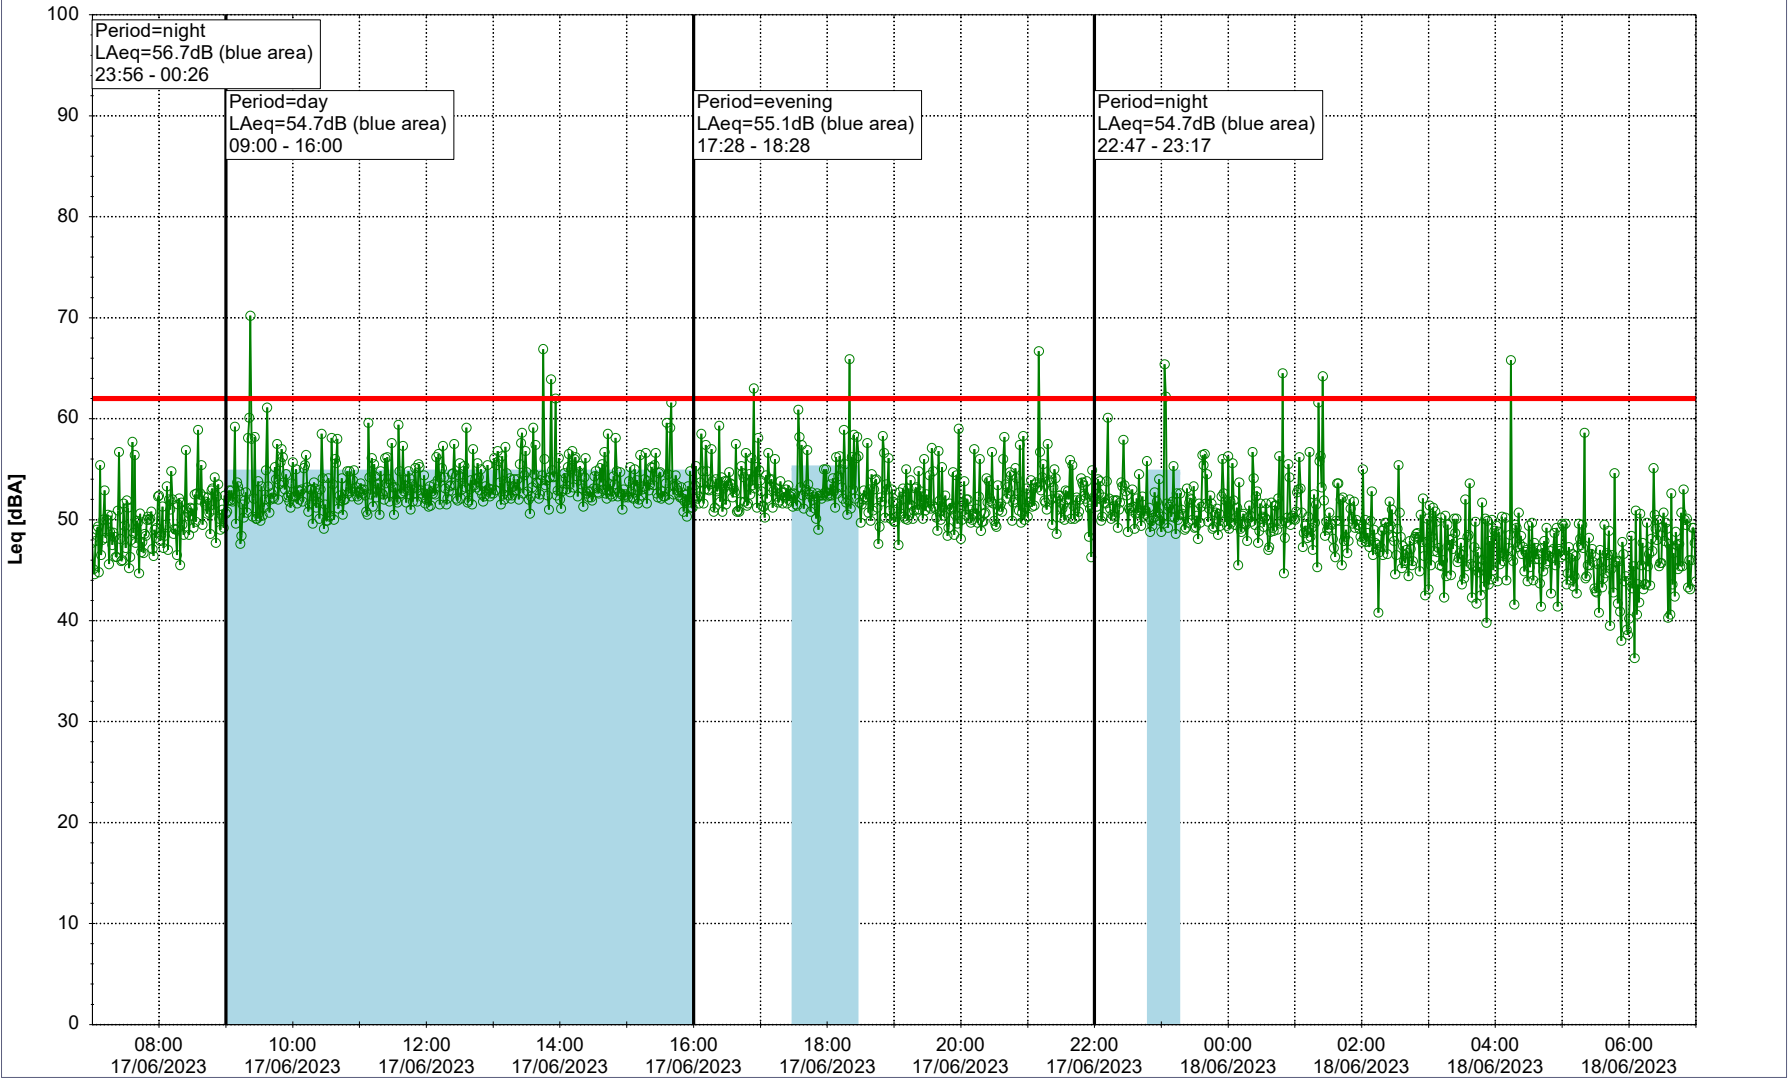

Project: Kronos Sydhavnen
Construction: Gåsebæk
Location: N-V

Remarks

...

Noise Time Related Diagram

16/06/2023
17/06/2023

○○○ GAB_NS01

Project: Kronos Sydhavnen
Construction: Gåsebæk
Location: N-V

17/06/2023
18/06/2023

Remarks

...

Noise Time Related Diagram

○○○○ GAB_NS01

Project: Kronos Sydhavnen
Construction: Gåsebæk
Location: N-V

18/06/2023
19/06/2023

Remarks

...