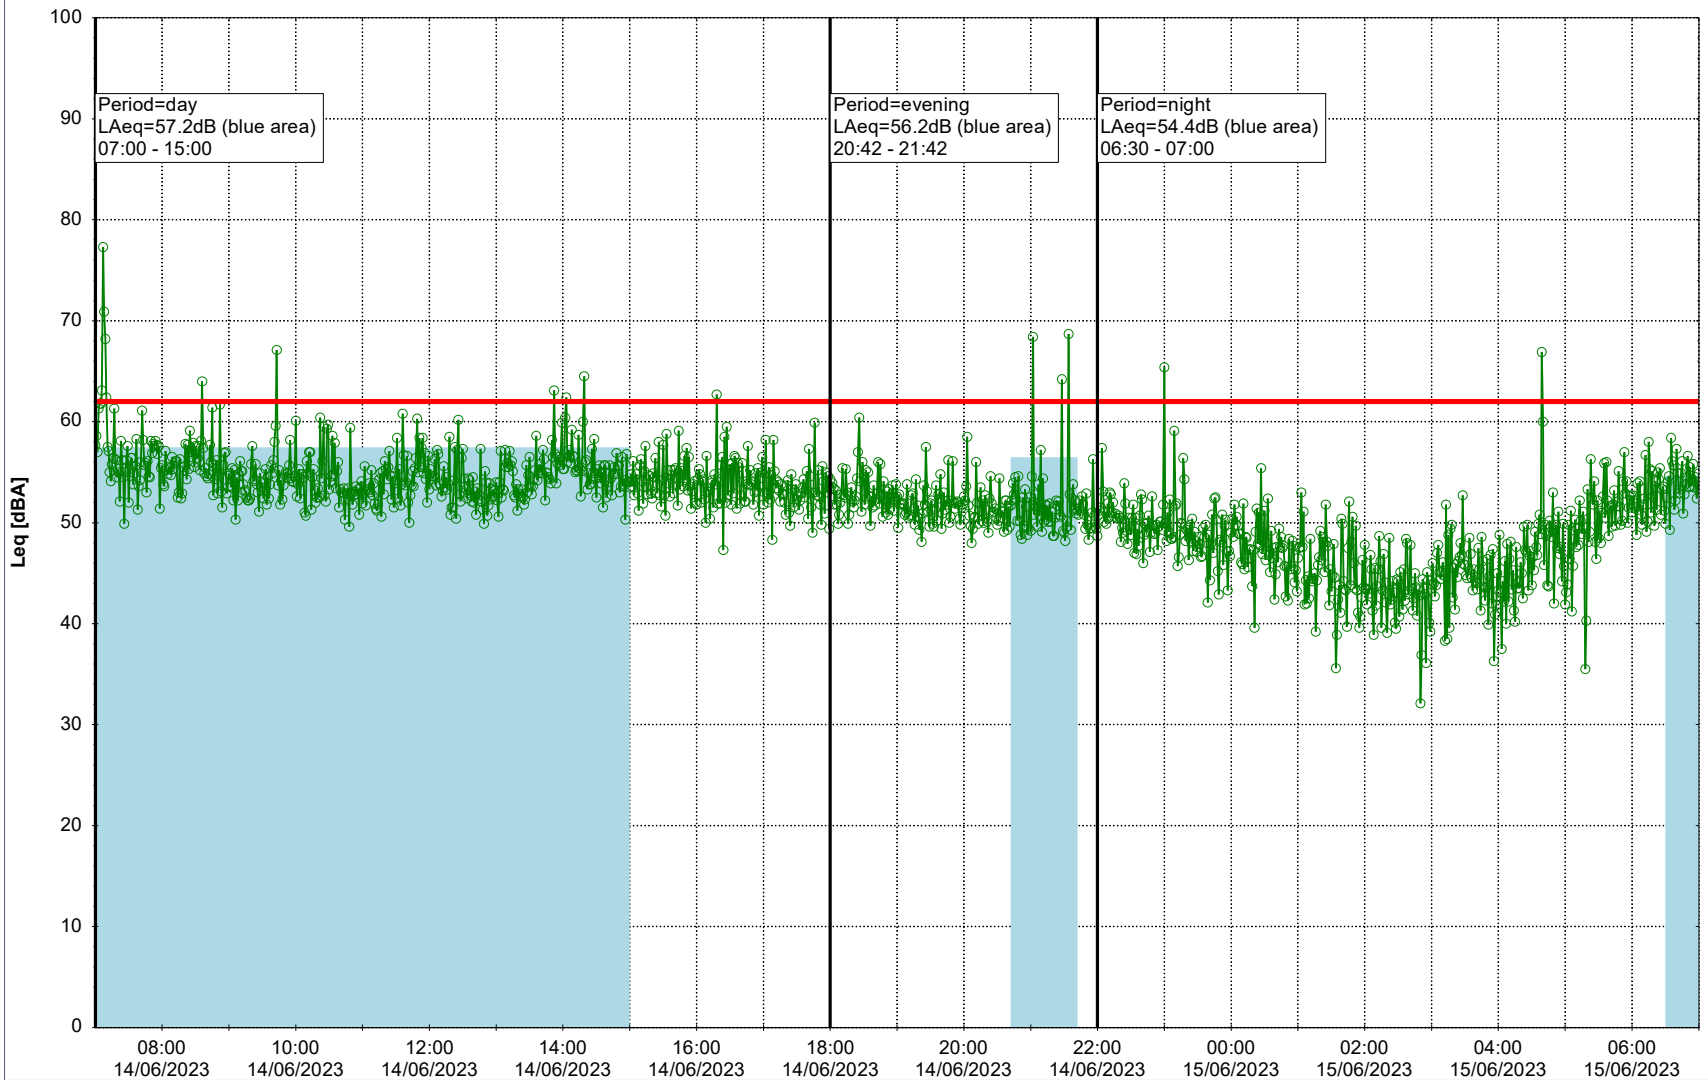

Remarks

...

Noise Time Related Diagram

○○○ GAB_NS01

Project: Kronos Sydhavnen
Construction: Gåsebæk
Location: N-V

14/06/2023
15/06/2023

Remarks

...

Noise Time Related Diagram

○○○ GAB_NS01

Project: Kronos Sydhavnen
Construction: Gåsebæk
Location: N-V

Remarks

...

Noise Time Related Diagram

15/06/2023
16/06/2023

○○○ GAB_NS01

Project: Kronos Sydhavnen
Construction: Gåsebæk
Location: N-V

Remarks

...

Noise Time Related Diagram

16/06/2023
17/06/2023

○○○ GAB_NS01

Project: Kronos Sydhavnen
Construction: Gåsebæk
Location: N-V

17/06/2023
18/06/2023

Remarks

...

Noise Time Related Diagram

○○○○ GAB_NS01

Project: Kronos Sydhavnen
Construction: Gåsebæk
Location: N-V

18/06/2023
19/06/2023

Remarks

...