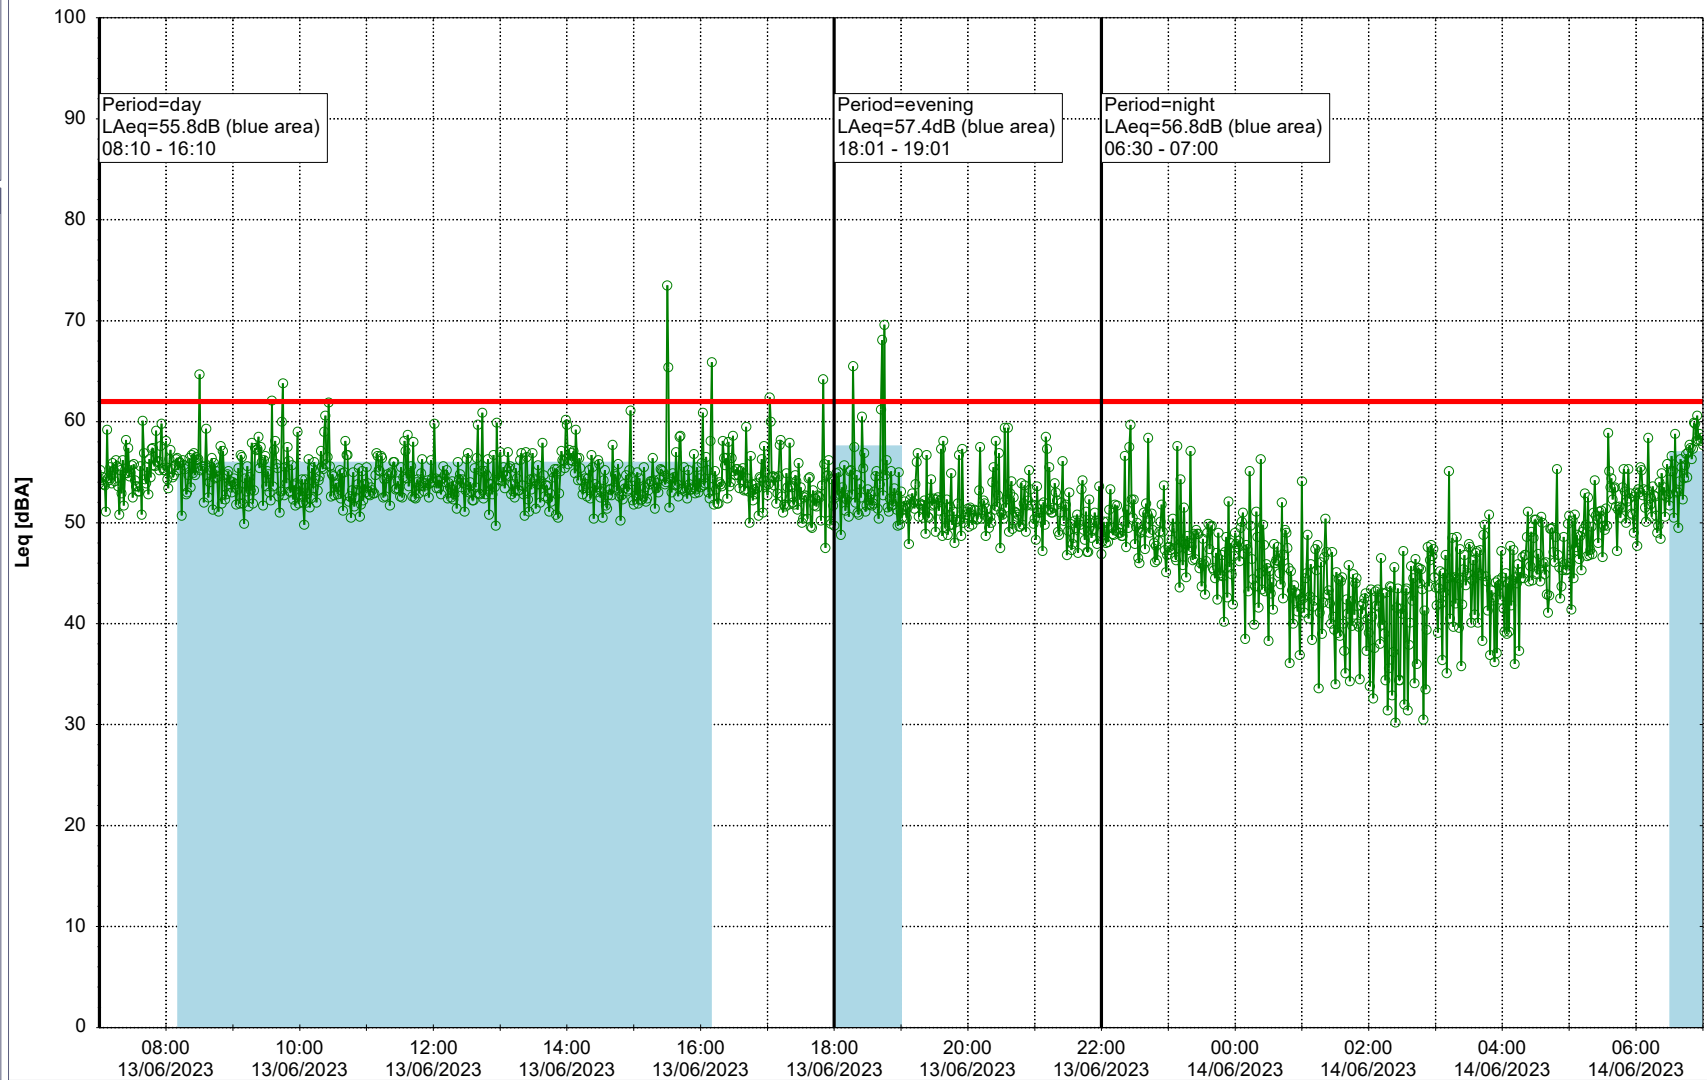

Project: Kronos Sydhavnen
Construction: Gåsebæk
Location: N-V

12/06/2023
13/06/2023

Remarks

...

Noise Time Related Diagram

○○○ GAB_NS01

Project: Kronos Sydhavnen
Construction: Gåsebæk
Location: N-V

13/06/2023
14/06/2023

Remarks

...

Noise Time Related Diagram

○○○ GAB_NS01

Project: Kronos Sydhavnen
Construction: Gåsebæk
Location: N-V

14/06/2023
15/06/2023

Remarks

...

Noise Time Related Diagram

○○○ GAB_NS01

Project: Kronos Sydhavnen
Construction: Gåsebæk
Location: N-V

Remarks

...

Noise Time Related Diagram

15/06/2023
16/06/2023

○○○ GAB_NS01

Remarks

...

Noise Time Related Diagram

○○○○ GAB_NS01

Project: Kronos Sydhavnen
Construction: Gåsebæk
Location: N-V

18/06/2023
19/06/2023

Remarks

...