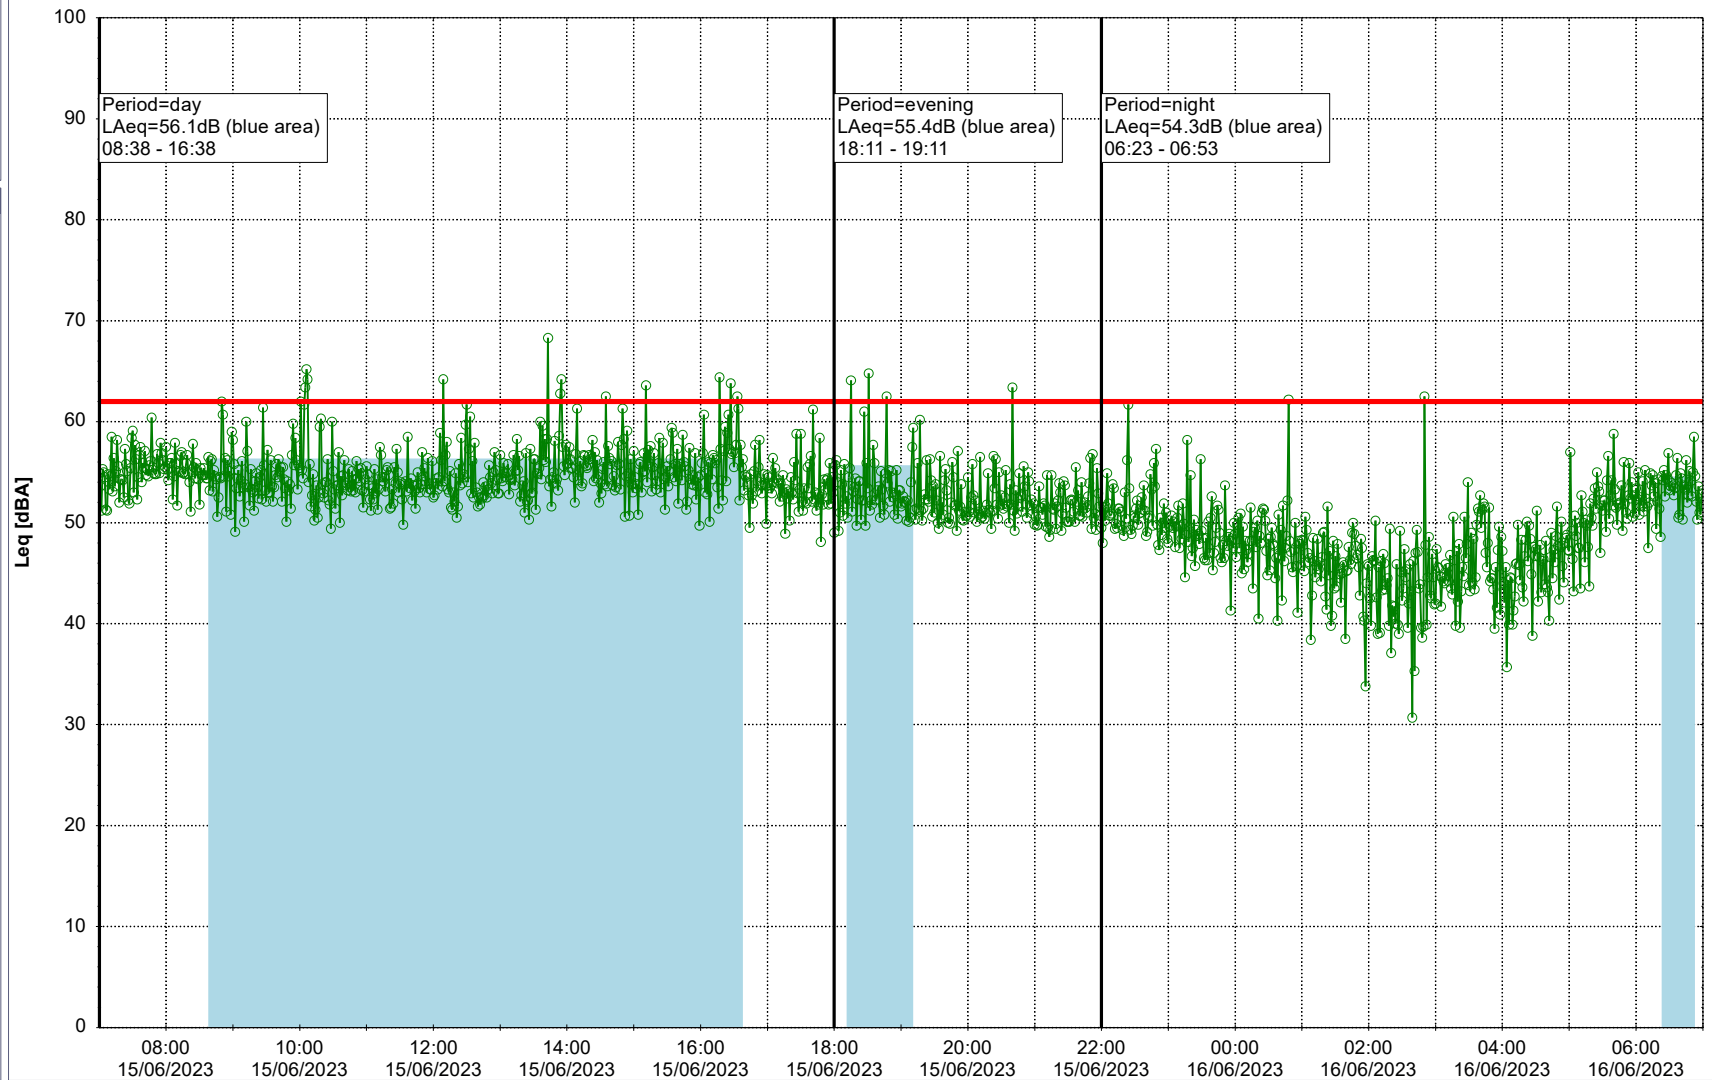

Noise Time Related Diagram

○○○ GAB_NS01

Project: Kronos Sydhavnen
Construction: Gåsebæk
Location: N-V

Remarks

...

Noise Time Related Diagram

15/06/2023
16/06/2023

○○○ GAB_NS01

Project: Kronos Sydhavnen
Construction: Gåsebæk
Location: N-V

Remarks

...

Noise Time Related Diagram

16/06/2023
17/06/2023

○○○ GAB_NS01

Project: Kronos Sydhavnen
Construction: Gåsebæk
Location: N-V

17/06/2023
18/06/2023

Remarks

...

Noise Time Related Diagram

○○○○ GAB_NS01

Project: Kronos Sydhavnen
Construction: Gåsebæk
Location: N-V

18/06/2023
19/06/2023

Remarks

...