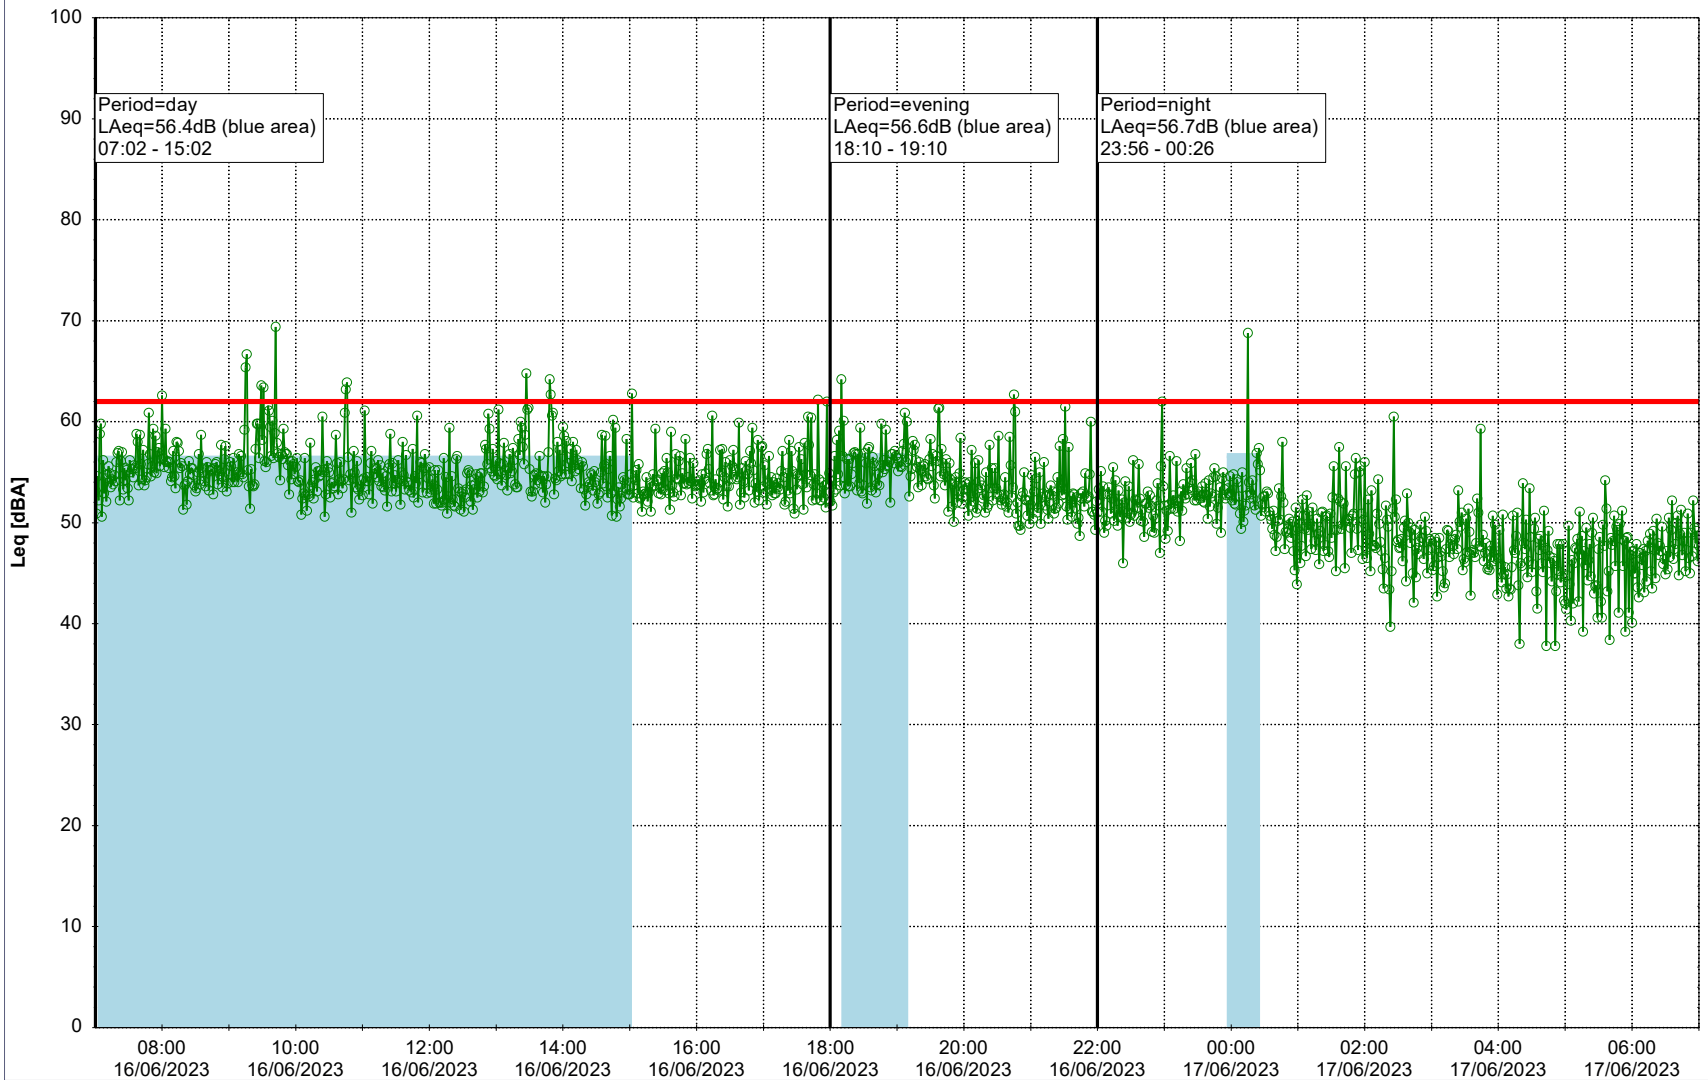

Project: Kronos Sydhavnen
Construction: Gåsebæk
Location: N-V

Remarks

...

Noise Time Related Diagram

16/06/2023
17/06/2023

○○○ GAB_NS01

Project: Kronos Sydhavnen
Construction: Gåsebæk
Location: N-V

17/06/2023
18/06/2023

Remarks

...

Noise Time Related Diagram

○○○○ GAB_NS01

Project: Kronos Sydhavnen
Construction: Gåsebæk
Location: N-V

18/06/2023
19/06/2023

Remarks

...