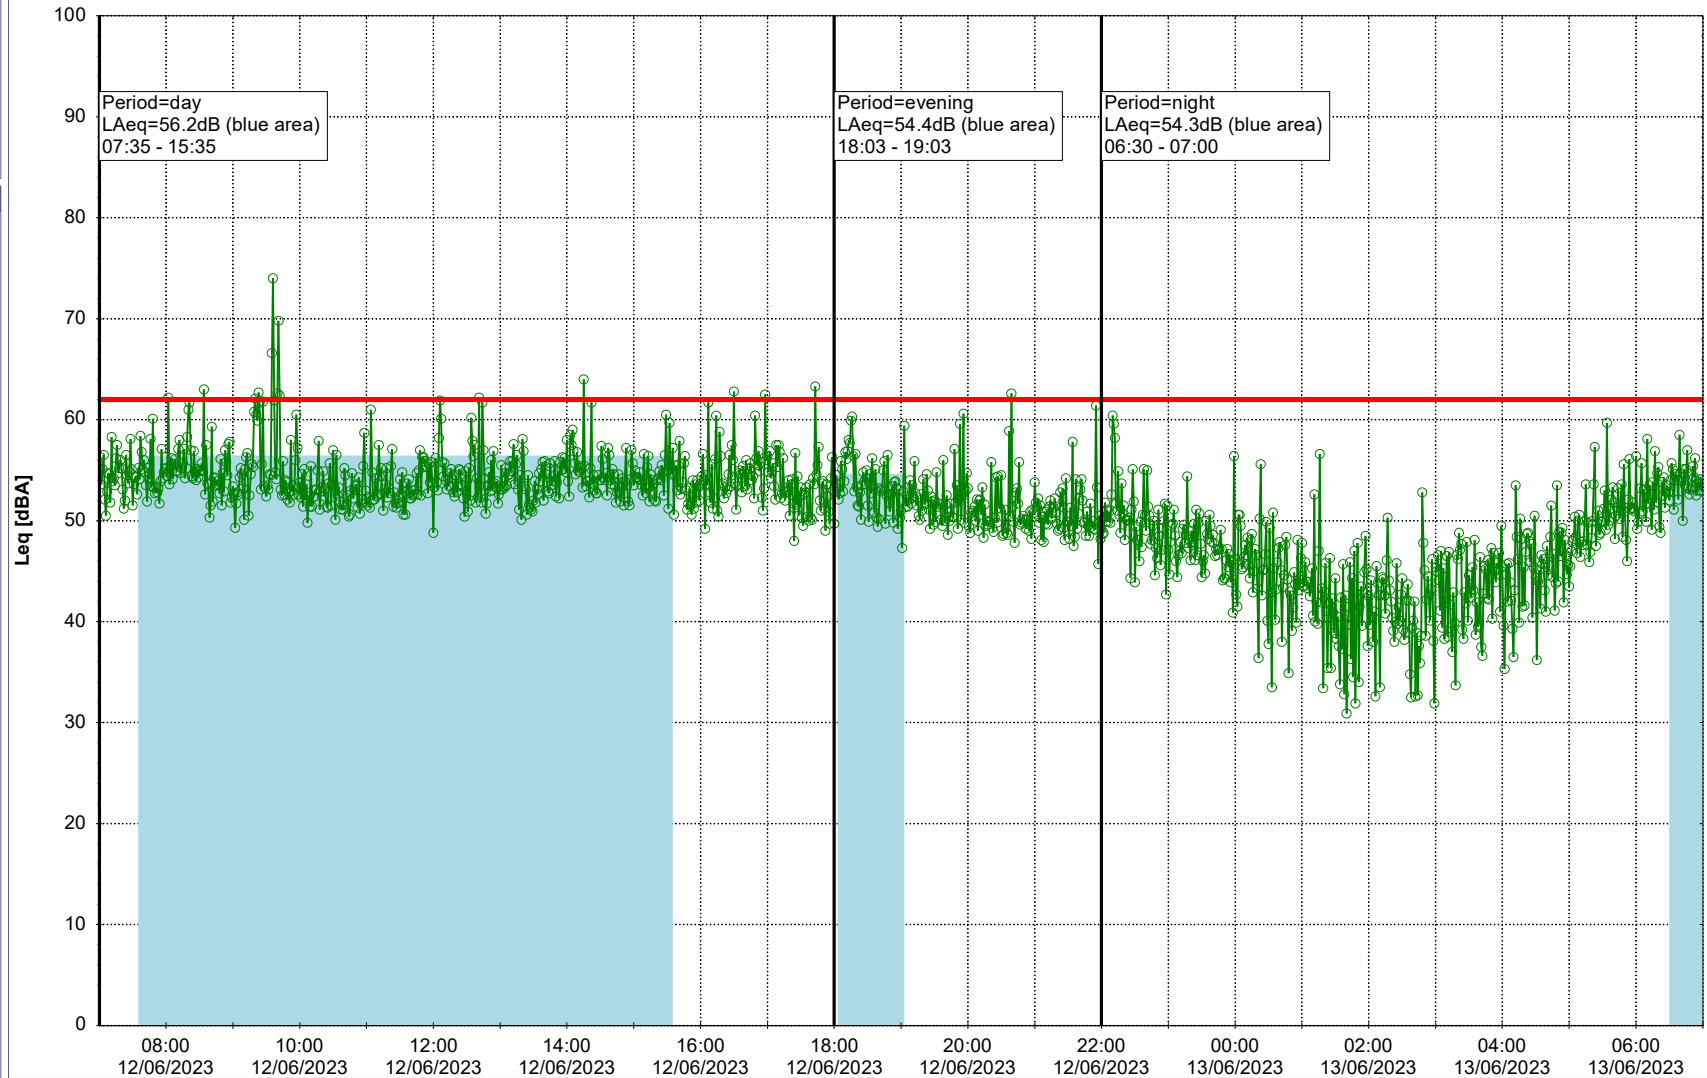

Project: Kronos Sydhavnen
Construction: Gåsebæk
Location: N-V

12/06/2023
13/06/2023

Remarks

...

Noise Time Related Diagram

○○○ GAB_NS01

Project: Kronos Sydhavnen
Construction: Gåsebæk
Location: N-V

13/06/2023
14/06/2023

Remarks

...

Noise Time Related Diagram

○○○ GAB_NS01

Project: Kronos Sydhavnen
Construction: Gåsebæk
Location: N-V

14/06/2023
15/06/2023

Remarks

...

Noise Time Related Diagram

○○○ GAB_NS01

Project: Kronos Sydhavnen
Construction: Gåsebæk
Location: N-V

Remarks

...

Noise Time Related Diagram

15/06/2023
16/06/2023

○○○ GAB_NS01

Remarks

...

Noise Time Related Diagram

○○○○ GAB_NS01

Project: Kronos Sydhavnen
Construction: Gåsebæk
Location: N-V

18/06/2023
19/06/2023

Remarks

...