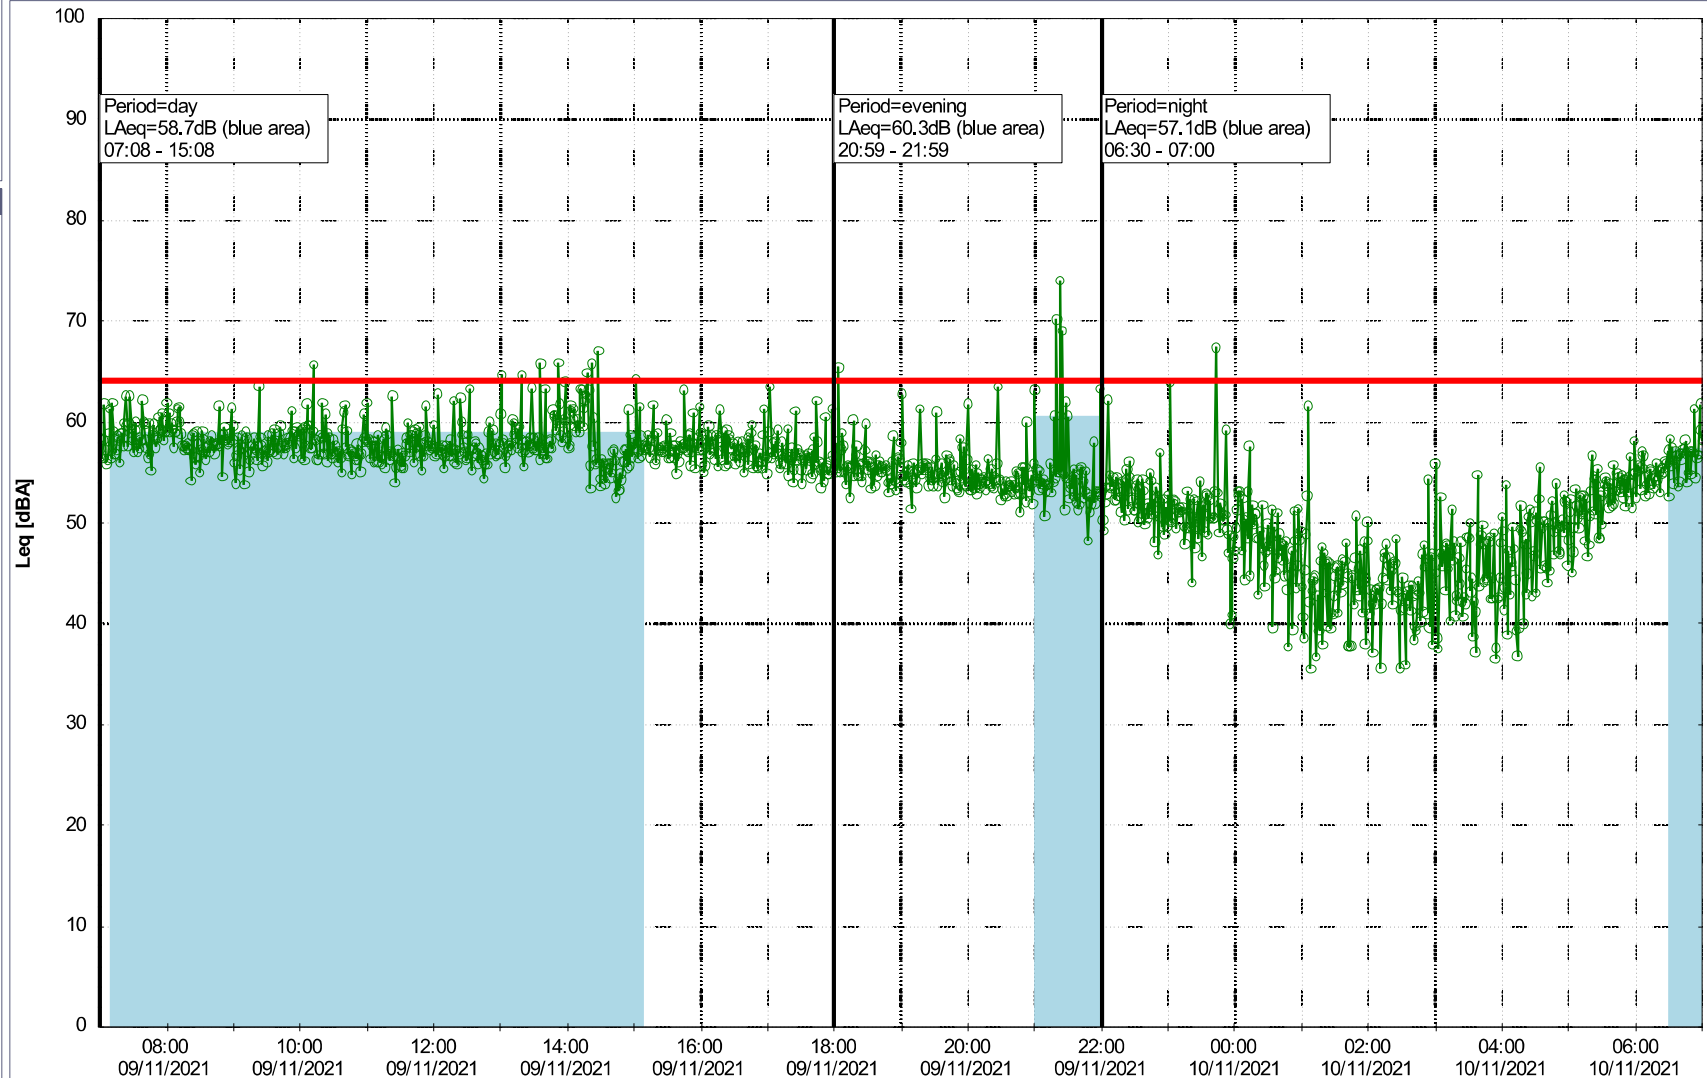

Noise Time Related Diagram

○○○○ GAB_NS01