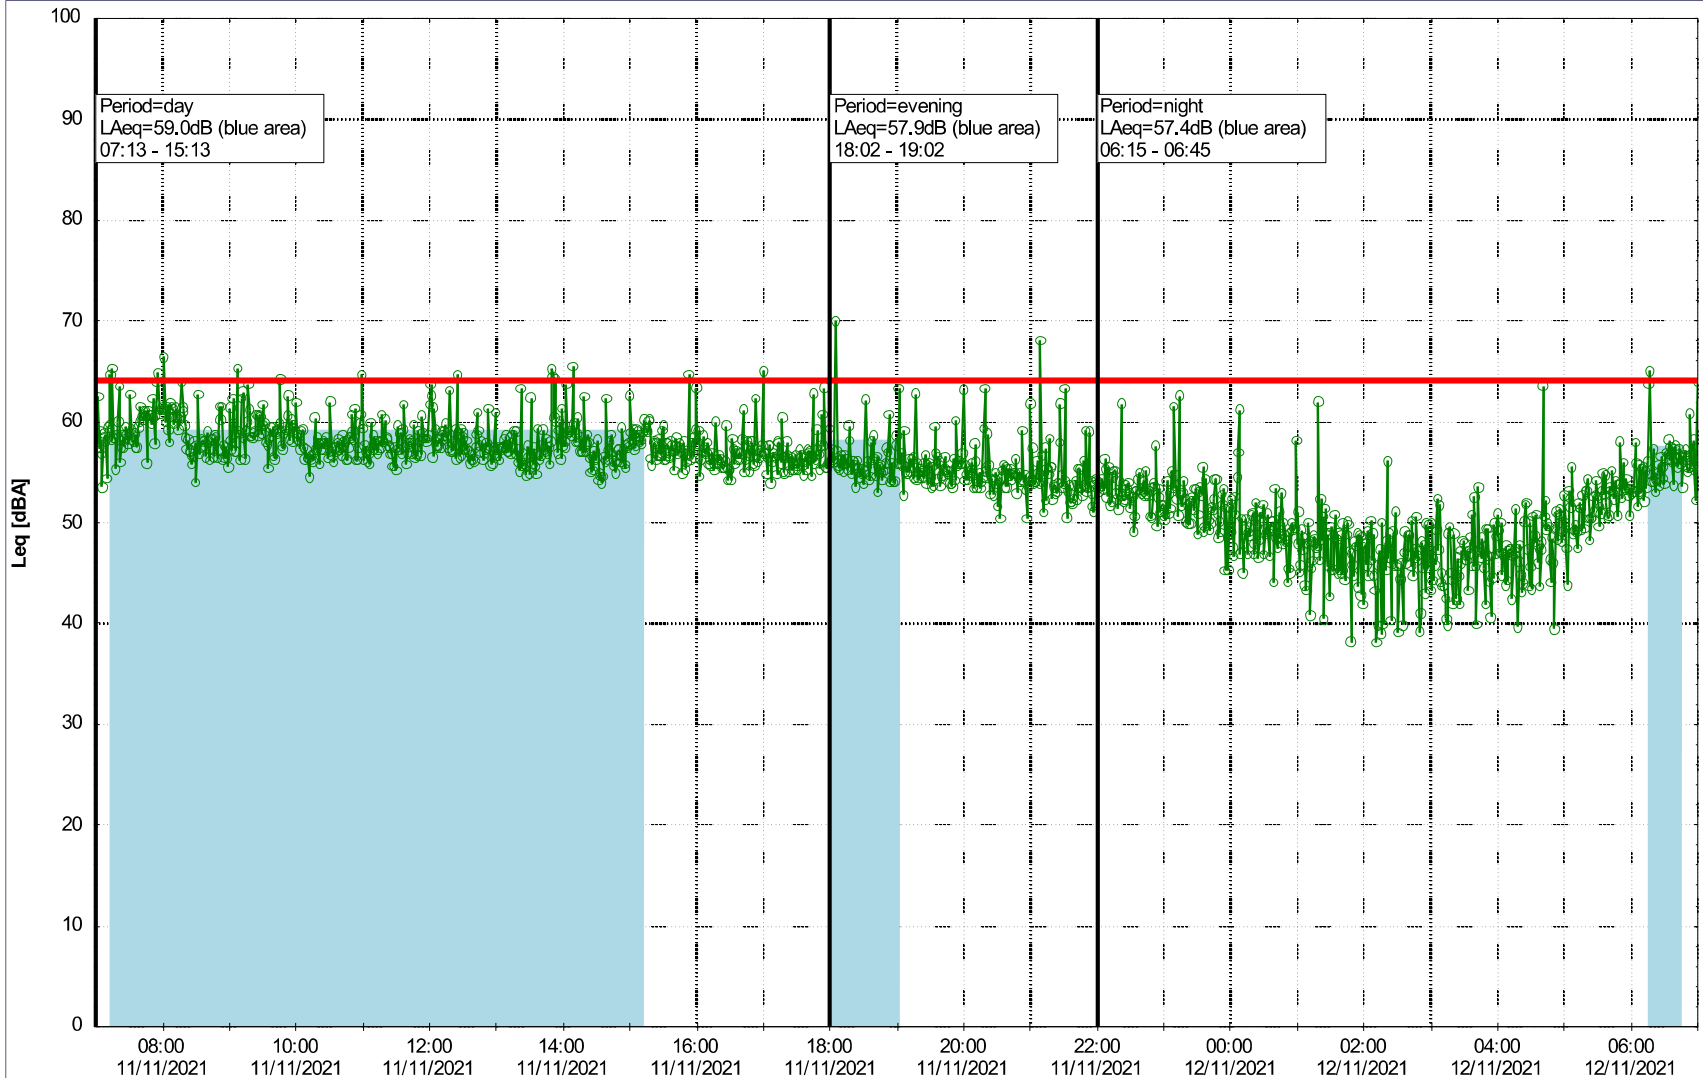

Remarks

...

Noise Time Related Diagram

○○○○ GAB_NS01

Project: Kronos Sydhavnen
Construction: Gåsebæk
Location: N-V

10/11/2021
11/11/2021

Noise Time Related Diagram

○○○○ GAB_NS01

Remarks

...

Project: Kronos Sydhavnen
Construction: Gåsebæk
Location: N-V

11/11/2021
12/11/2021

○○○○ GAB_NS01

Noise Time Related Diagram

Remarks

...

Project: Kronos Sydhavnen
Construction: Gåsebæk
Location: N-V

12/11/2021
13/11/2021

Noise Time Related Diagram

○○○○ GAB_NS01

Remarks

...

Project: Kronos Sydhavnen
Construction: Gåsebæk
Location: N-V

Plan View

Noise Time Related Diagram

13/11/2021
14/11/2021

○○○○ GAB_NS01

Project: Kronos Sydhavnen
Construction: Gåsebæk
Location: N-V

Plan View

Noise Time Related Diagram

14/11/2021
15/11/2021

○○○○ GAB_NS01