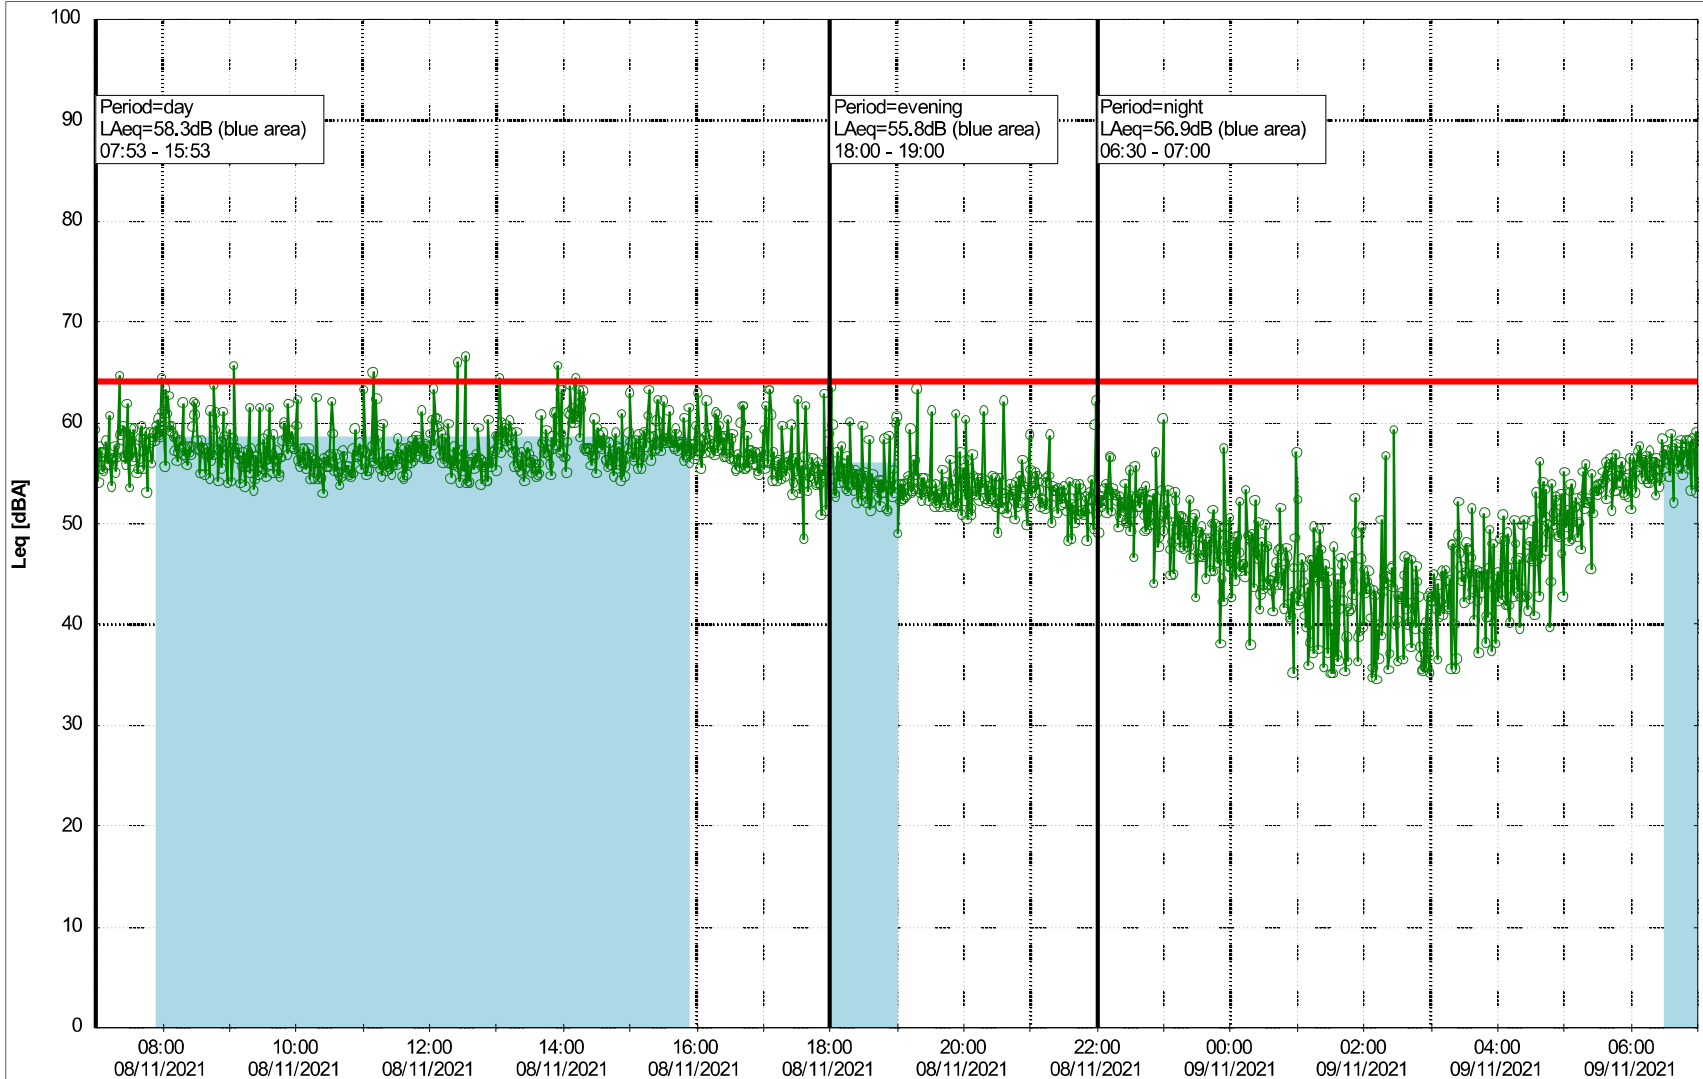

Noise Time Related Diagram

08/11/2021
09/11/2021

○○○○ GAB_NS01