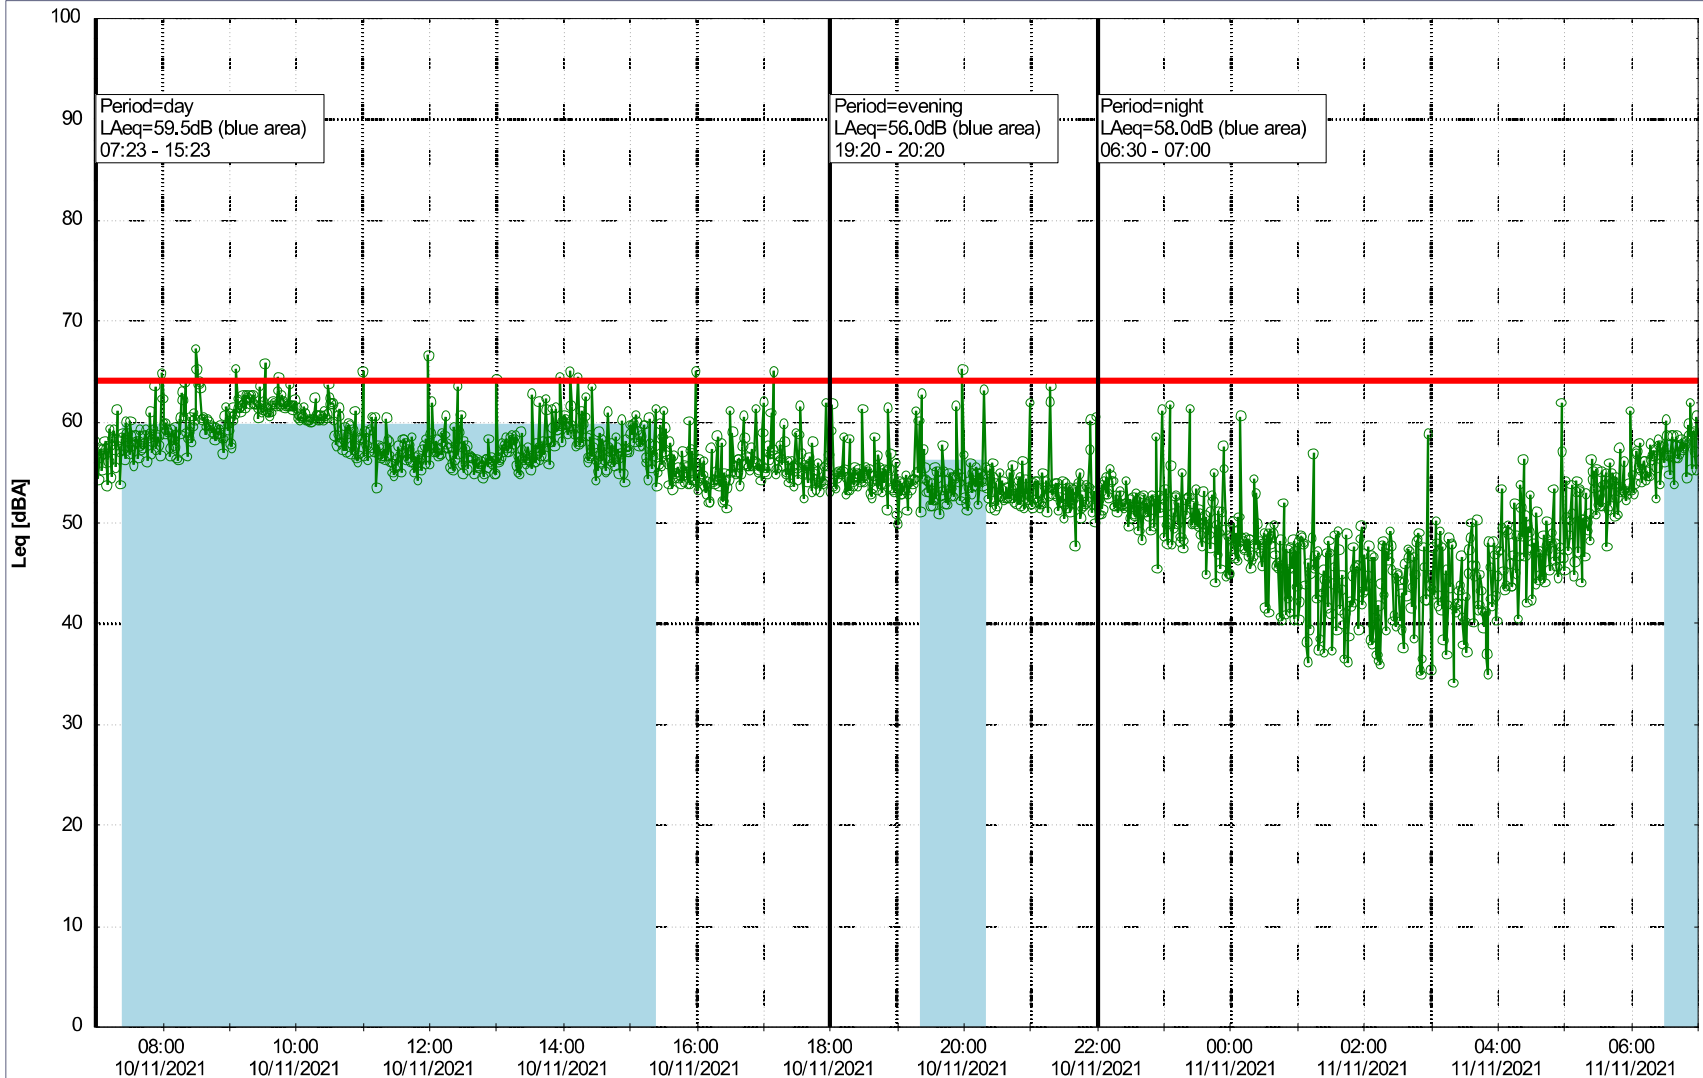

Remarks

...

Noise Time Related Diagram

○○○○ GAB_NS01

Project: Kronos Sydhavnen
Construction: Gåsebæk
Location: N-V

10/11/2021
11/11/2021

Noise Time Related Diagram

○○○○ GAB_NS01

Remarks

...

Project: Kronos Sydhavnen
Construction: Gåsebæk
Location: N-V

11/11/2021
12/11/2021

○○○○ GAB_NS01

Noise Time Related Diagram

Remarks

...

Project: Kronos Sydhavnen
Construction: Gåsebæk
Location: N-V

12/11/2021
13/11/2021

Noise Time Related Diagram

○○○○ GAB_NS01

Remarks

...

Project: Kronos Sydhavnen
Construction: Gåsebæk
Location: N-V

Plan View

Noise Time Related Diagram

13/11/2021
14/11/2021

○○○○ GAB_NS01

Project: Kronos Sydhavnen
Construction: Gåsebæk
Location: N-V

Plan View

Noise Time Related Diagram

14/11/2021
15/11/2021

○○○○ GAB_NS01