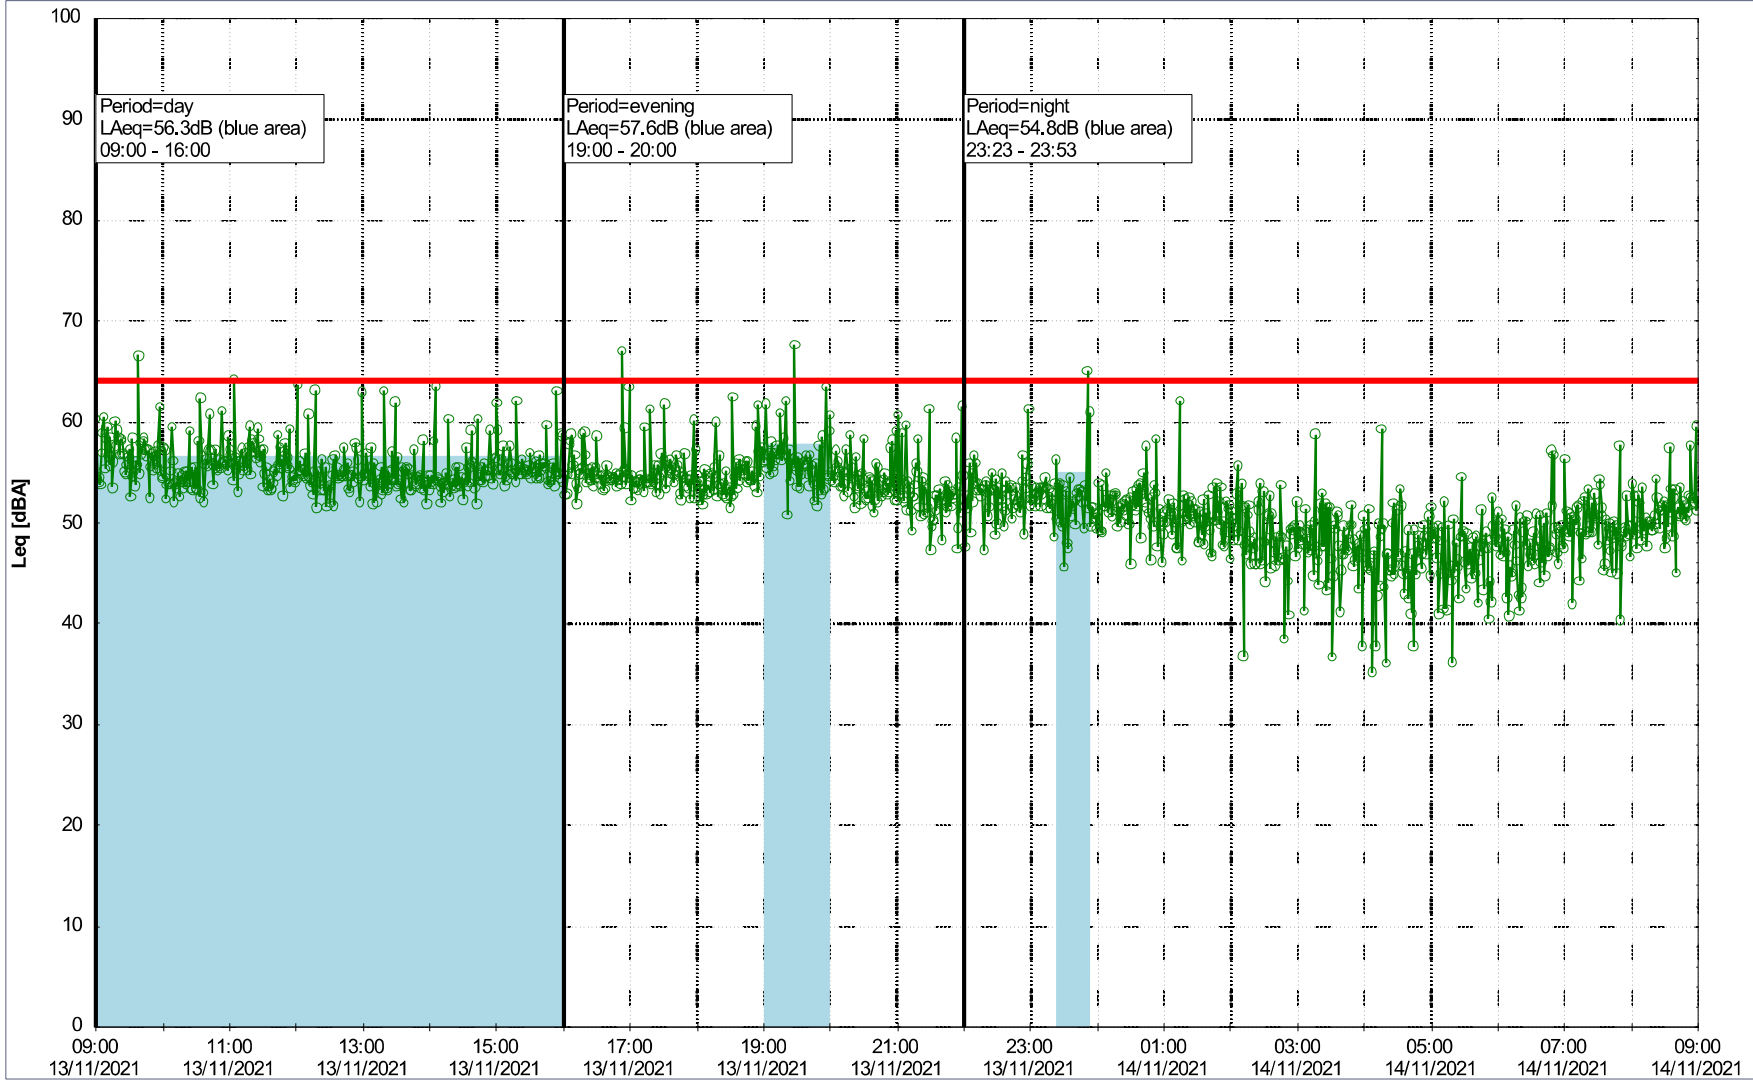

Remarks

...

Project: Kronos Sydhavnen
Construction: Gåsebæk
Location: N-V

11/11/2021
12/11/2021

○○○○ GAB_NS01

Noise Time Related Diagram

Remarks

...

Project: Kronos Sydhavnen
Construction: Gåsebæk
Location: N-V

12/11/2021
13/11/2021

Noise Time Related Diagram

○○○○ GAB_NS01

Remarks

...

Project: Kronos Sydhavnen
Construction: Gåsebæk
Location: N-V

Plan View

Noise Time Related Diagram

13/11/2021
14/11/2021

○○○○ GAB_NS01

Project: Kronos Sydhavnen
Construction: Gåsebæk
Location: N-V

Plan View

Noise Time Related Diagram

14/11/2021
15/11/2021

○○○○ GAB_NS01