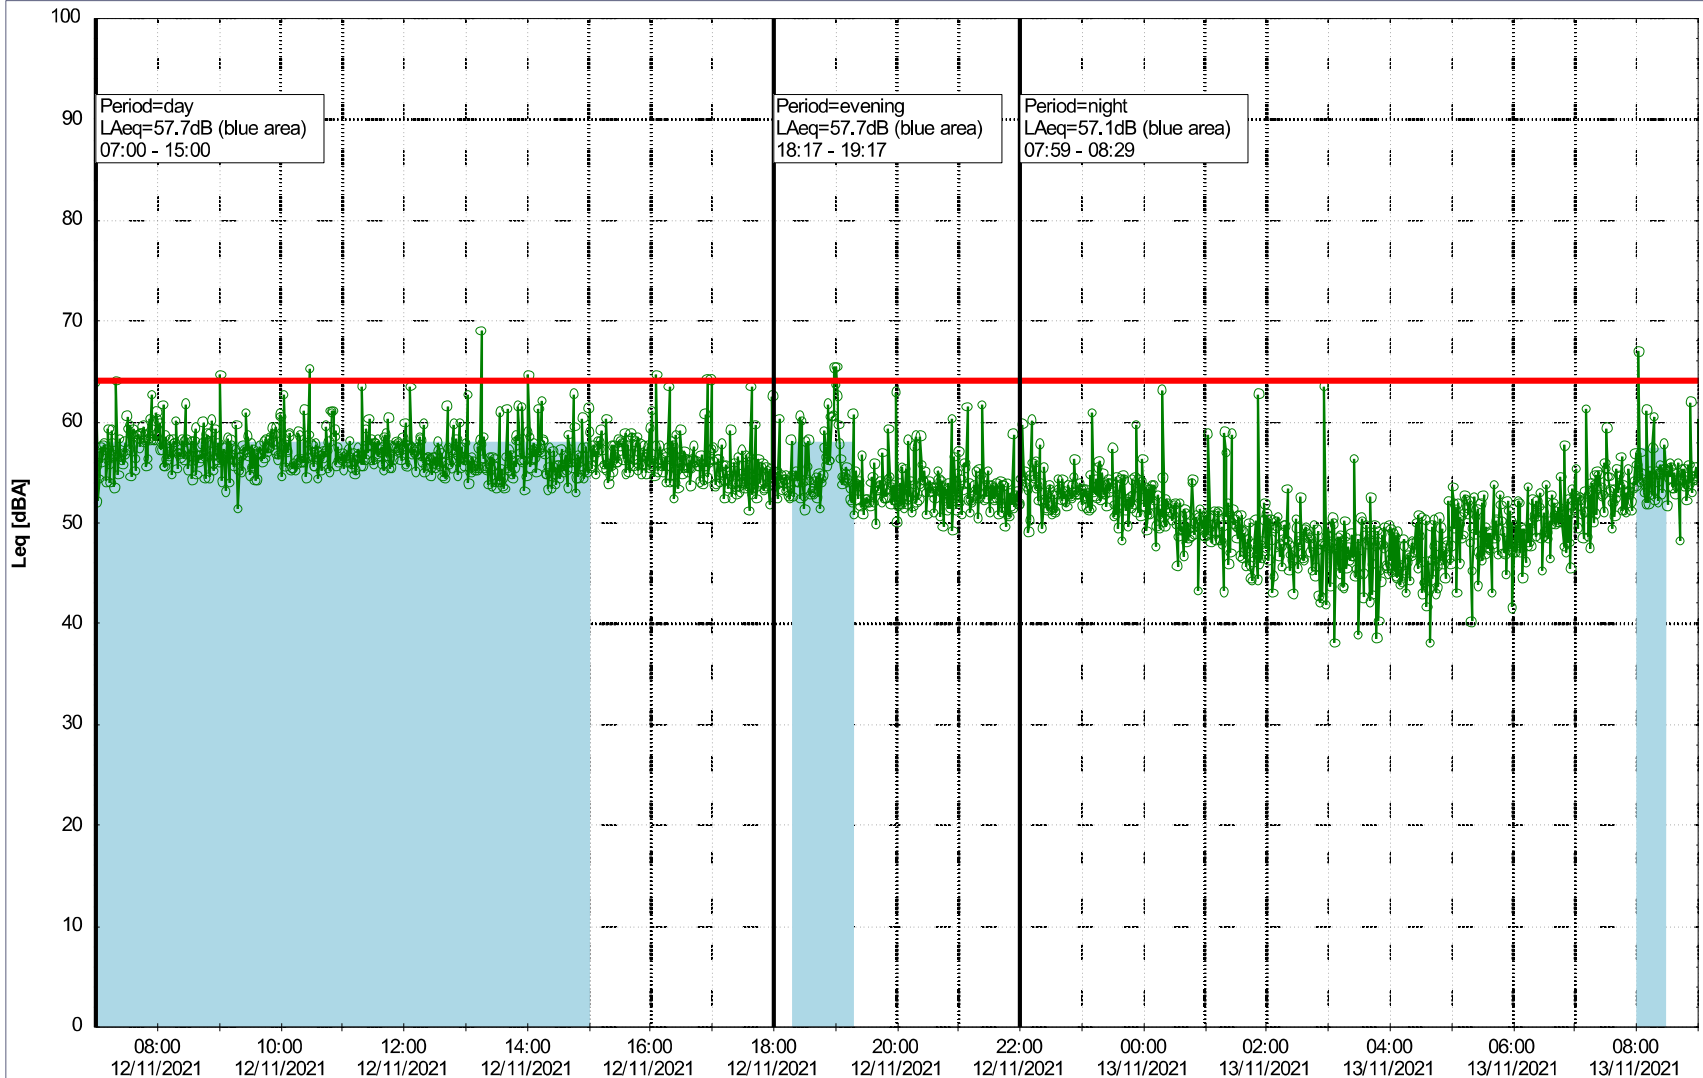

Project: Kronos Sydhavnen
Construction: Gåsebæk
Location: N-V

12/11/2021
13/11/2021

Noise Time Related Diagram

○○○○ GAB_NS01

Remarks

...

Project: Kronos Sydhavnen
Construction: Gåsebæk
Location: N-V

Plan View

Noise Time Related Diagram

13/11/2021
14/11/2021

○○○○ GAB_NS01

Project: Kronos Sydhavnen
Construction: Gåsebæk
Location: N-V

Plan View

Noise Time Related Diagram

14/11/2021
15/11/2021

○○○○ GAB_NS01