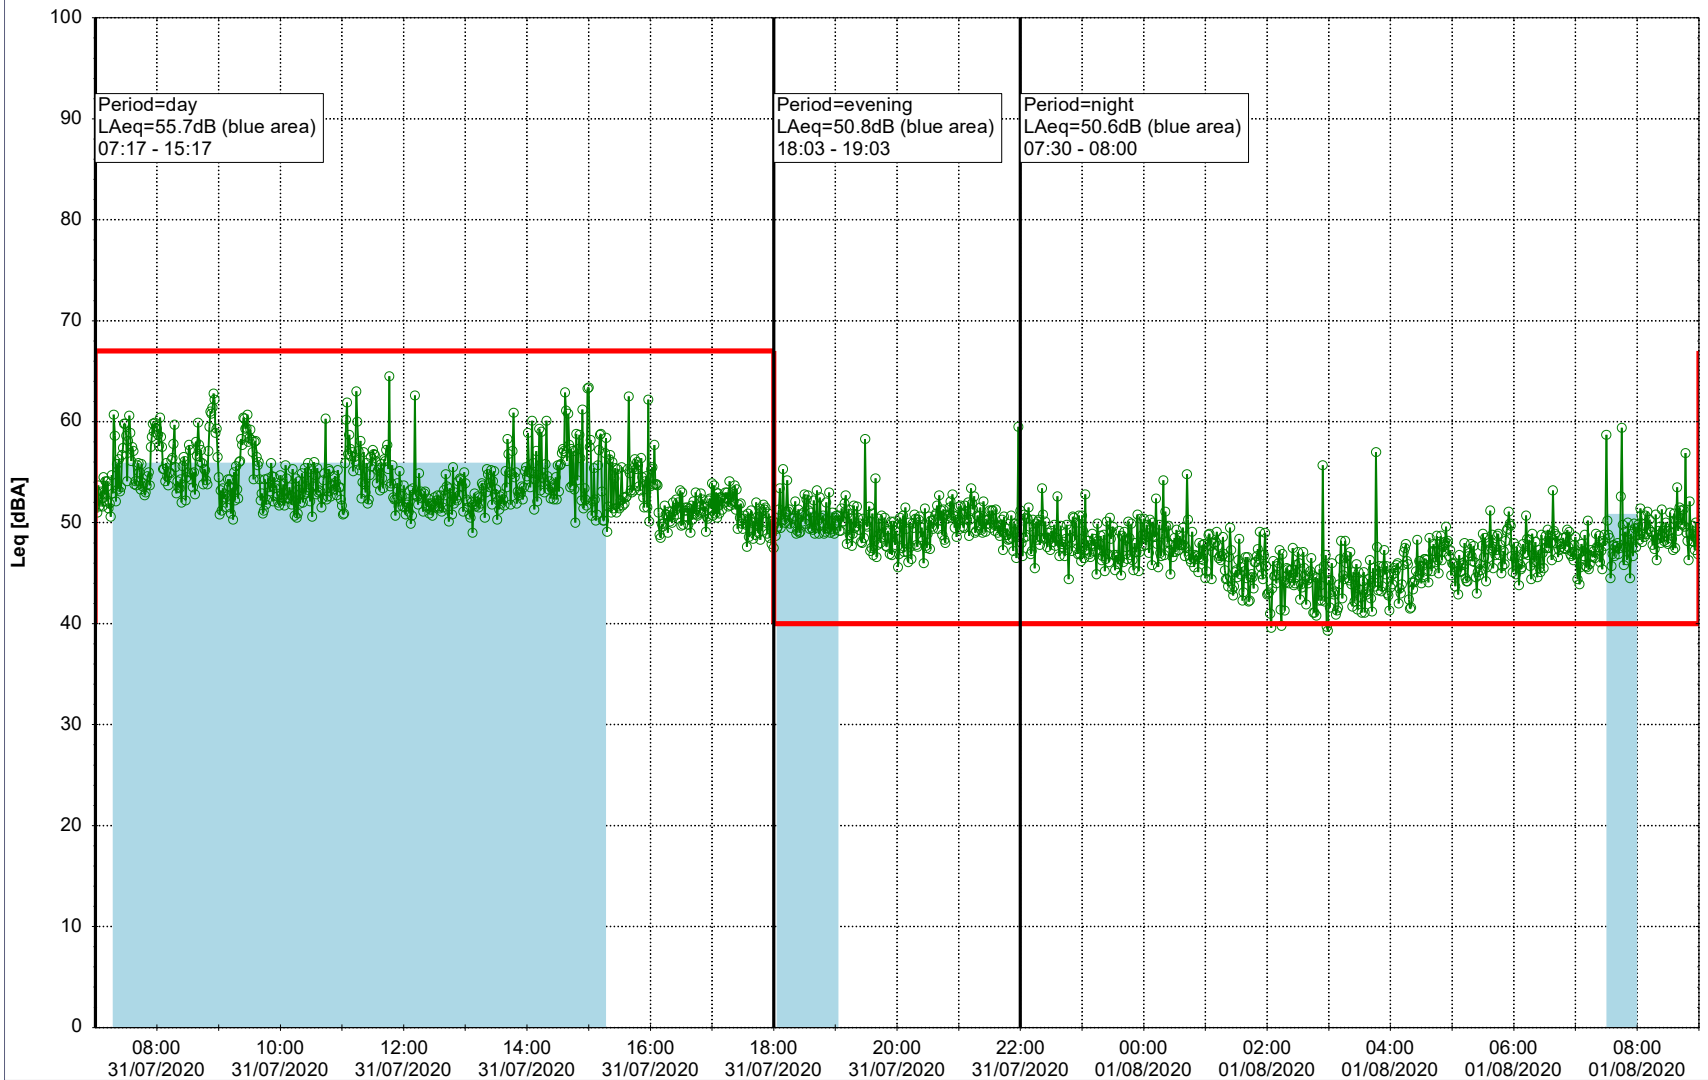

...

Noise Time Related Diagram

30/07/2020
31/07/2020

○○○ SLU_NS01

Project: Kronos Sydhavnen
Construction: Sluseholmen
Location: N-V

Plan View

Remarks

...

Noise Time Related Diagram

31/07/2020
01/08/2020

○○○○ SLU_NS01

Project: Kronos Sydhavnen
Construction: Sluseholmen
Location: N-V

Plan View

Remarks

...

Noise Time Related Diagram

01/08/2020
02/08/2020

SLU_NS01

Project: Kronos Sydhavnen
Construction: Sluseholmen
Location: N-V

Plan View

Remarks

...

Noise Time Related Diagram

02/08/2020
03/08/2020