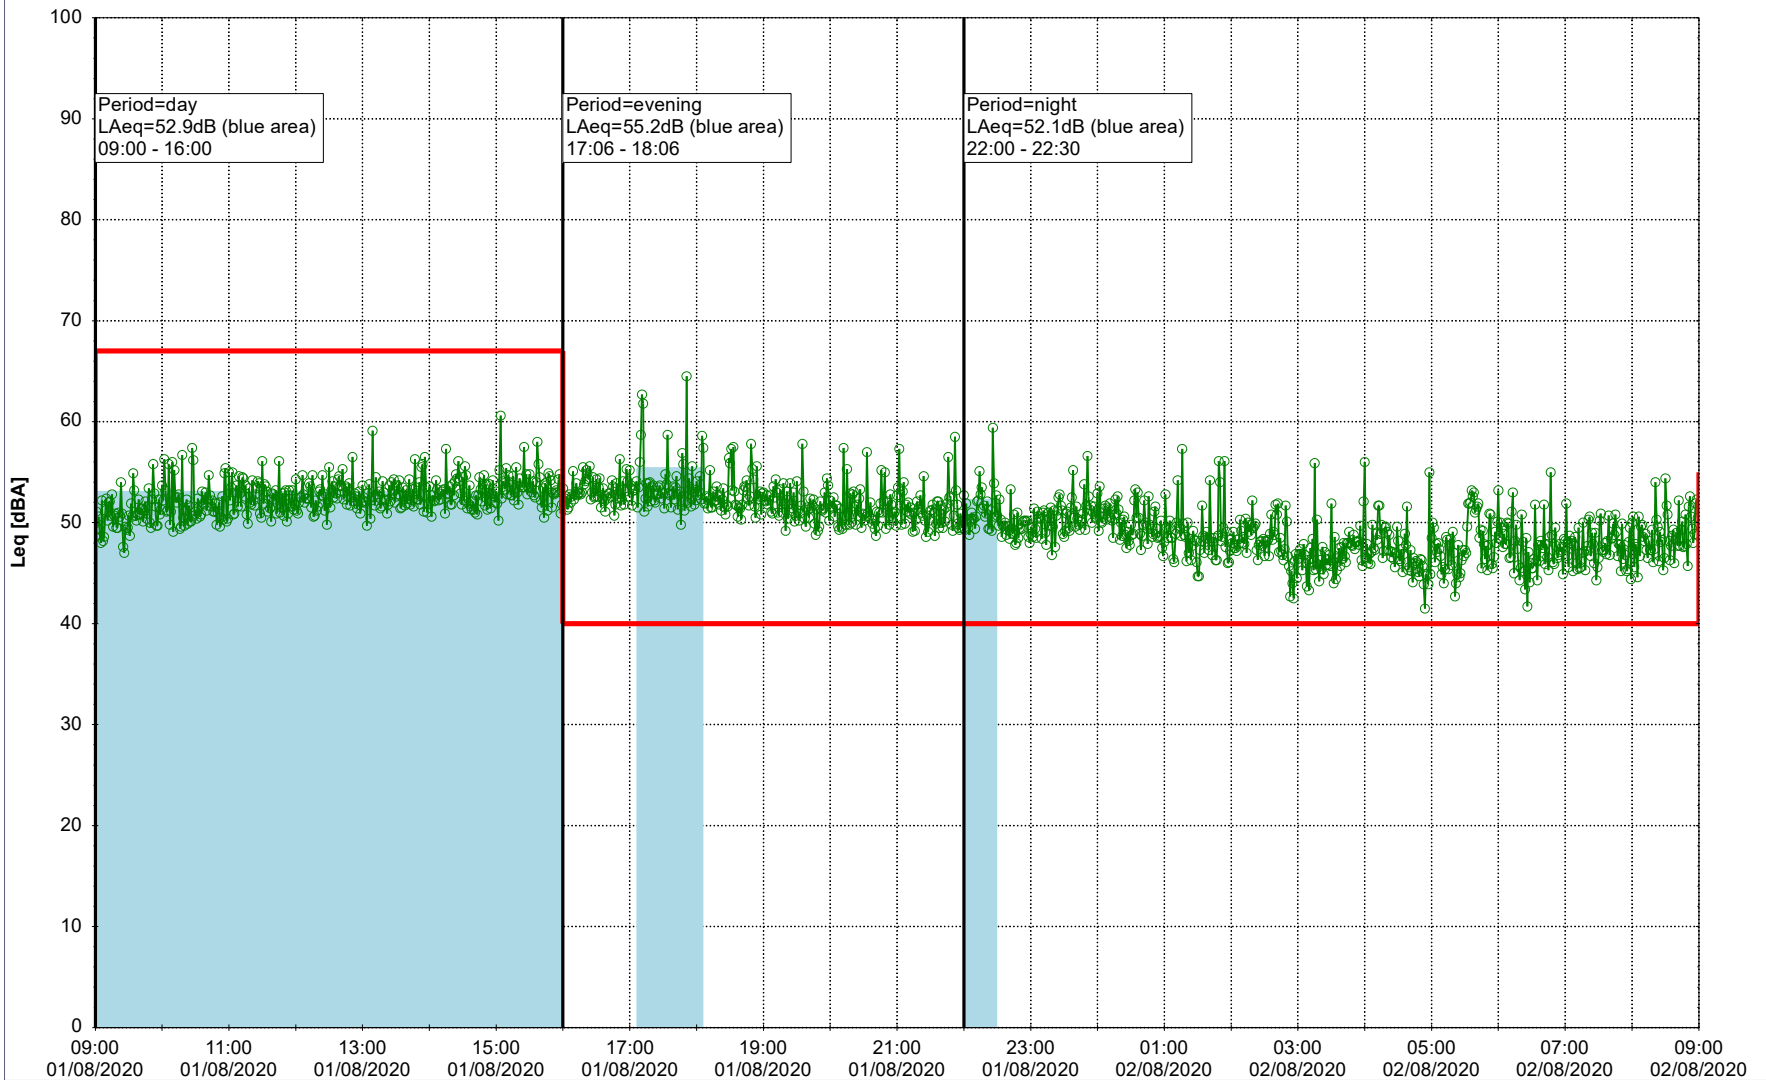

Noise Time Related Diagram

31/07/2020
01/08/2020

○○○○ SLU_NS01

Project: Kronos Sydhavnen
Construction: Sluseholmen
Location: N-V

Plan View

Remarks

...

Noise Time Related Diagram

01/08/2020
02/08/2020

SLU_NS01

Project: Kronos Sydhavnen
Construction: Sluseholmen
Location: N-V

Plan View

Remarks

...

Noise Time Related Diagram

02/08/2020
03/08/2020