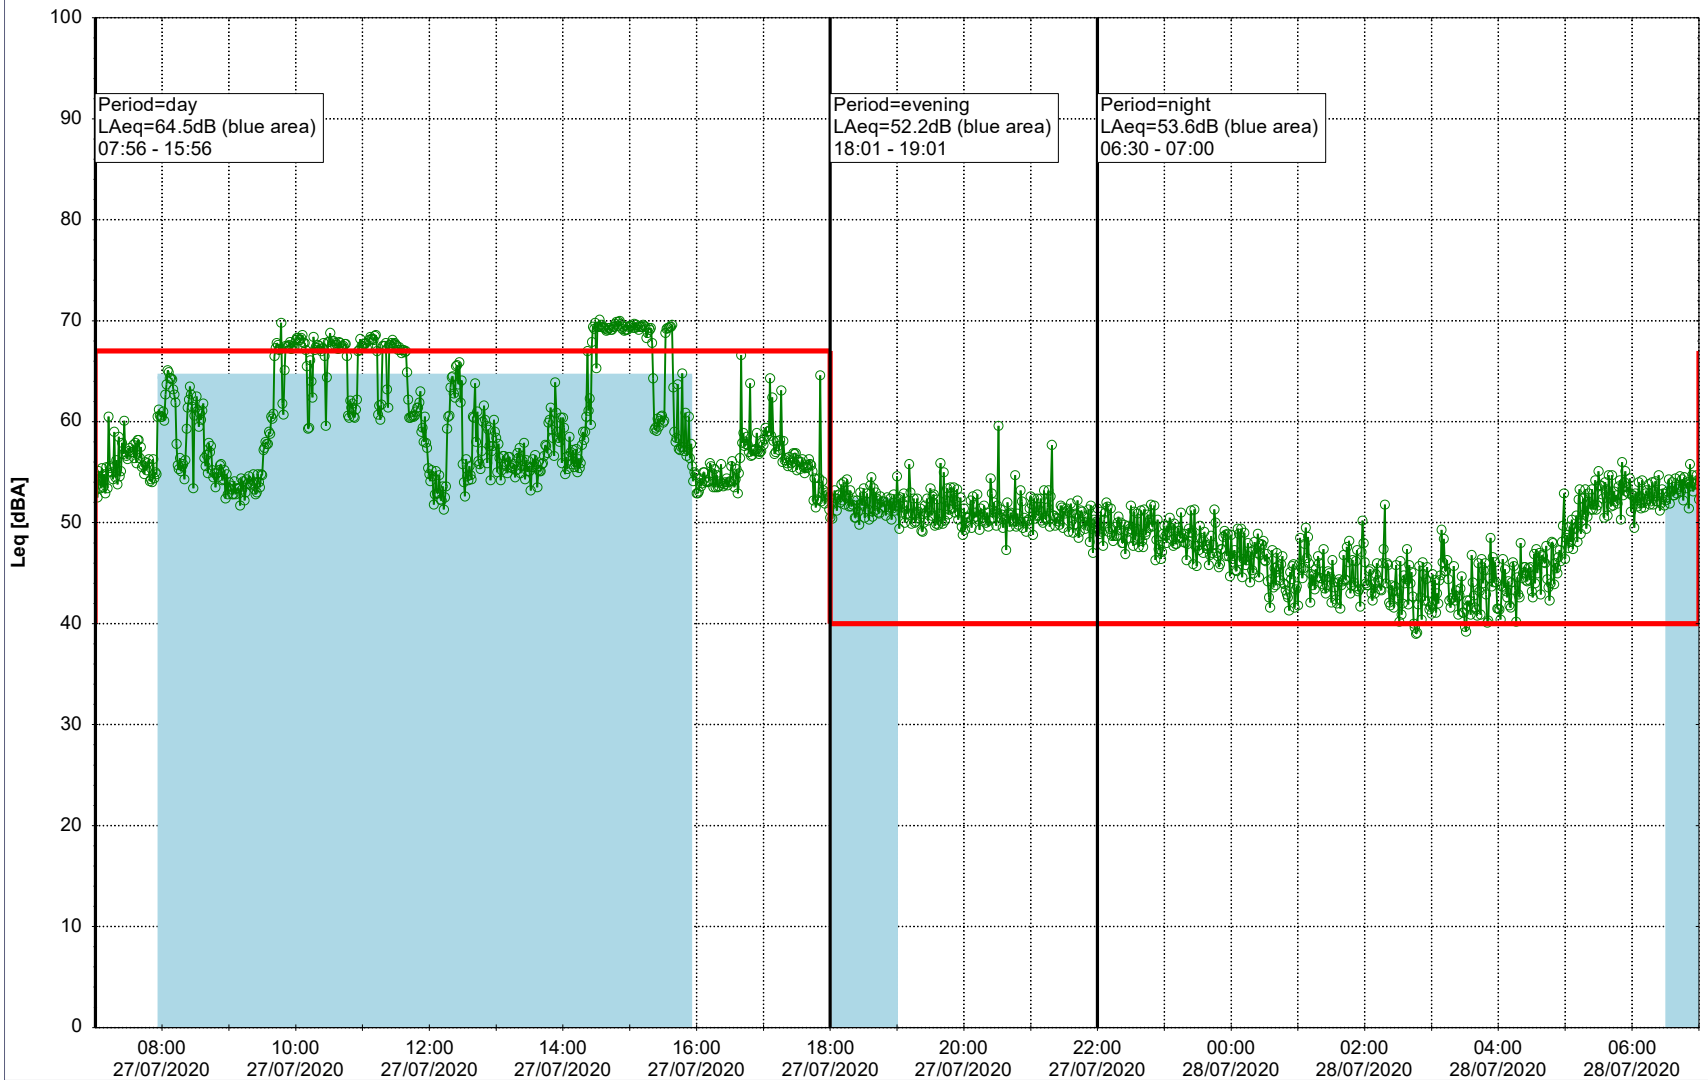

Project: Kronos Sydhavnen
Construction: Sluseholmen
Location: N-V

Plan View

Remarks

...

Noise Time Related Diagram

27/07/2020
28/07/2020

SLU_NS01

Project: Kronos Sydhavnen
Construction: Sluseholmen
Location: N-V

Plan View

Remarks

...

Noise Time Related Diagram

28/07/2020
29/07/2020

SLU_NS01

Project: Kronos Sydhavnen
Construction: Sluseholmen
Location: N-V

Plan View

Noise Time Related Diagram

31/07/2020
01/08/2020

○○○○ SLU_NS01

Project: Kronos Sydhavnen
Construction: Sluseholmen
Location: N-V

Plan View

Remarks

...

Noise Time Related Diagram

01/08/2020
02/08/2020

SLU_NS01

Project: Kronos Sydhavnen
Construction: Sluseholmen
Location: N-V

Plan View

Remarks

...

Noise Time Related Diagram

02/08/2020
03/08/2020