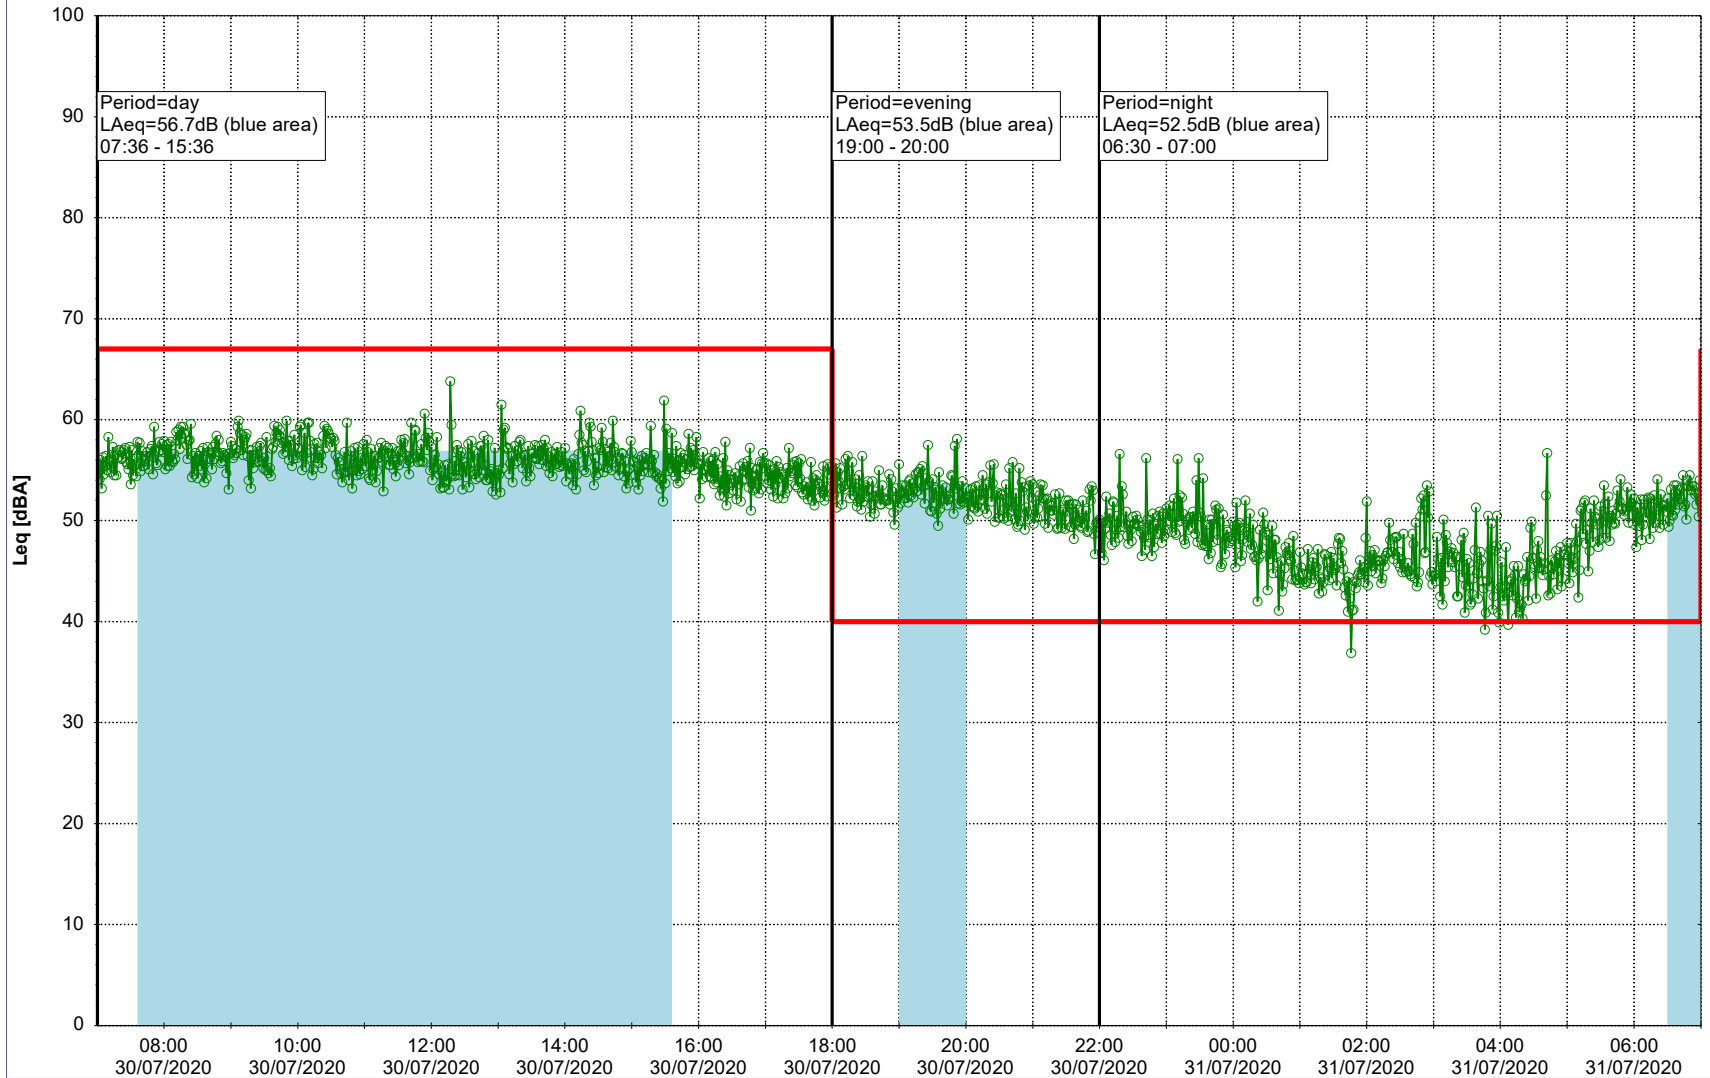

Remarks

...

Noise Time Related Diagram

29/07/2020
30/07/2020

○○○ SLU_NS01

Project: Kronos Sydhavnen
Construction: Sluseholmen
Location: N-V

Plan View

Remarks

...

Noise Time Related Diagram

30/07/2020
31/07/2020

○○○ SLU_NS01

Project: Kronos Sydhavnen
Construction: Sluseholmen
Location: N-V

Plan View

Remarks

...

Noise Time Related Diagram

31/07/2020
01/08/2020

○○○○ SLU_NS01

Project: Kronos Sydhavnen
Construction: Sluseholmen
Location: N-V

Plan View

Remarks

...

Noise Time Related Diagram

01/08/2020
02/08/2020

SLU_NS01

Project: Kronos Sydhavnen
Construction: Sluseholmen
Location: N-V

Plan View

Remarks

...

Noise Time Related Diagram

02/08/2020
03/08/2020