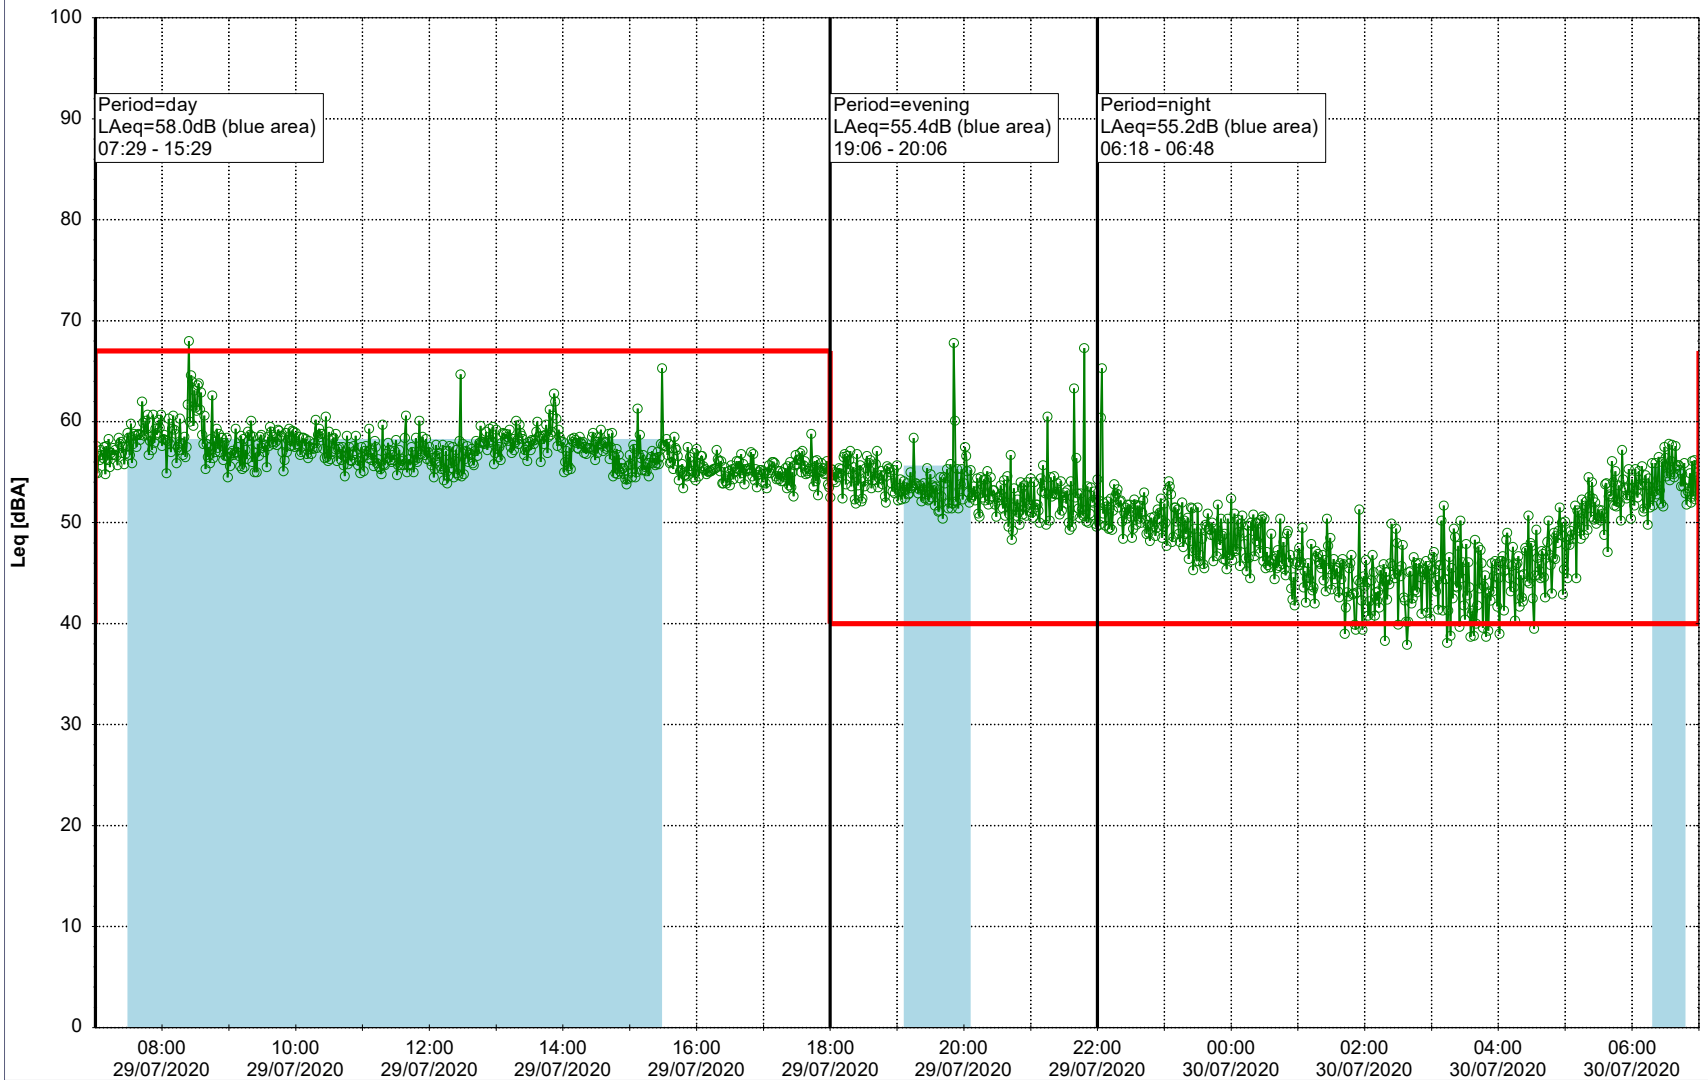

Plan View

Remarks

...

Noise Time Related Diagram

28/07/2020
29/07/2020

SLU_NS01

Project: Kronos Sydhavnen
Construction: Sluseholmen
Location: N-V

Plan View

Remarks

...

Noise Time Related Diagram

29/07/2020
30/07/2020

○○○ SLU_NS01

Project: Kronos Sydhavnen
Construction: Sluseholmen
Location: N-V

Plan View

Remarks

Noise Time Related Diagram

31/07/2020
01/08/2020

○○○○ SLU_NS01

Project: Kronos Sydhavnen
Construction: Sluseholmen
Location: N-V

Plan View

Remarks

...

Noise Time Related Diagram

01/08/2020
02/08/2020

SLU_NS01

Project: Kronos Sydhavnen
Construction: Sluseholmen
Location: N-V

Plan View

Remarks

...

Noise Time Related Diagram

02/08/2020
03/08/2020