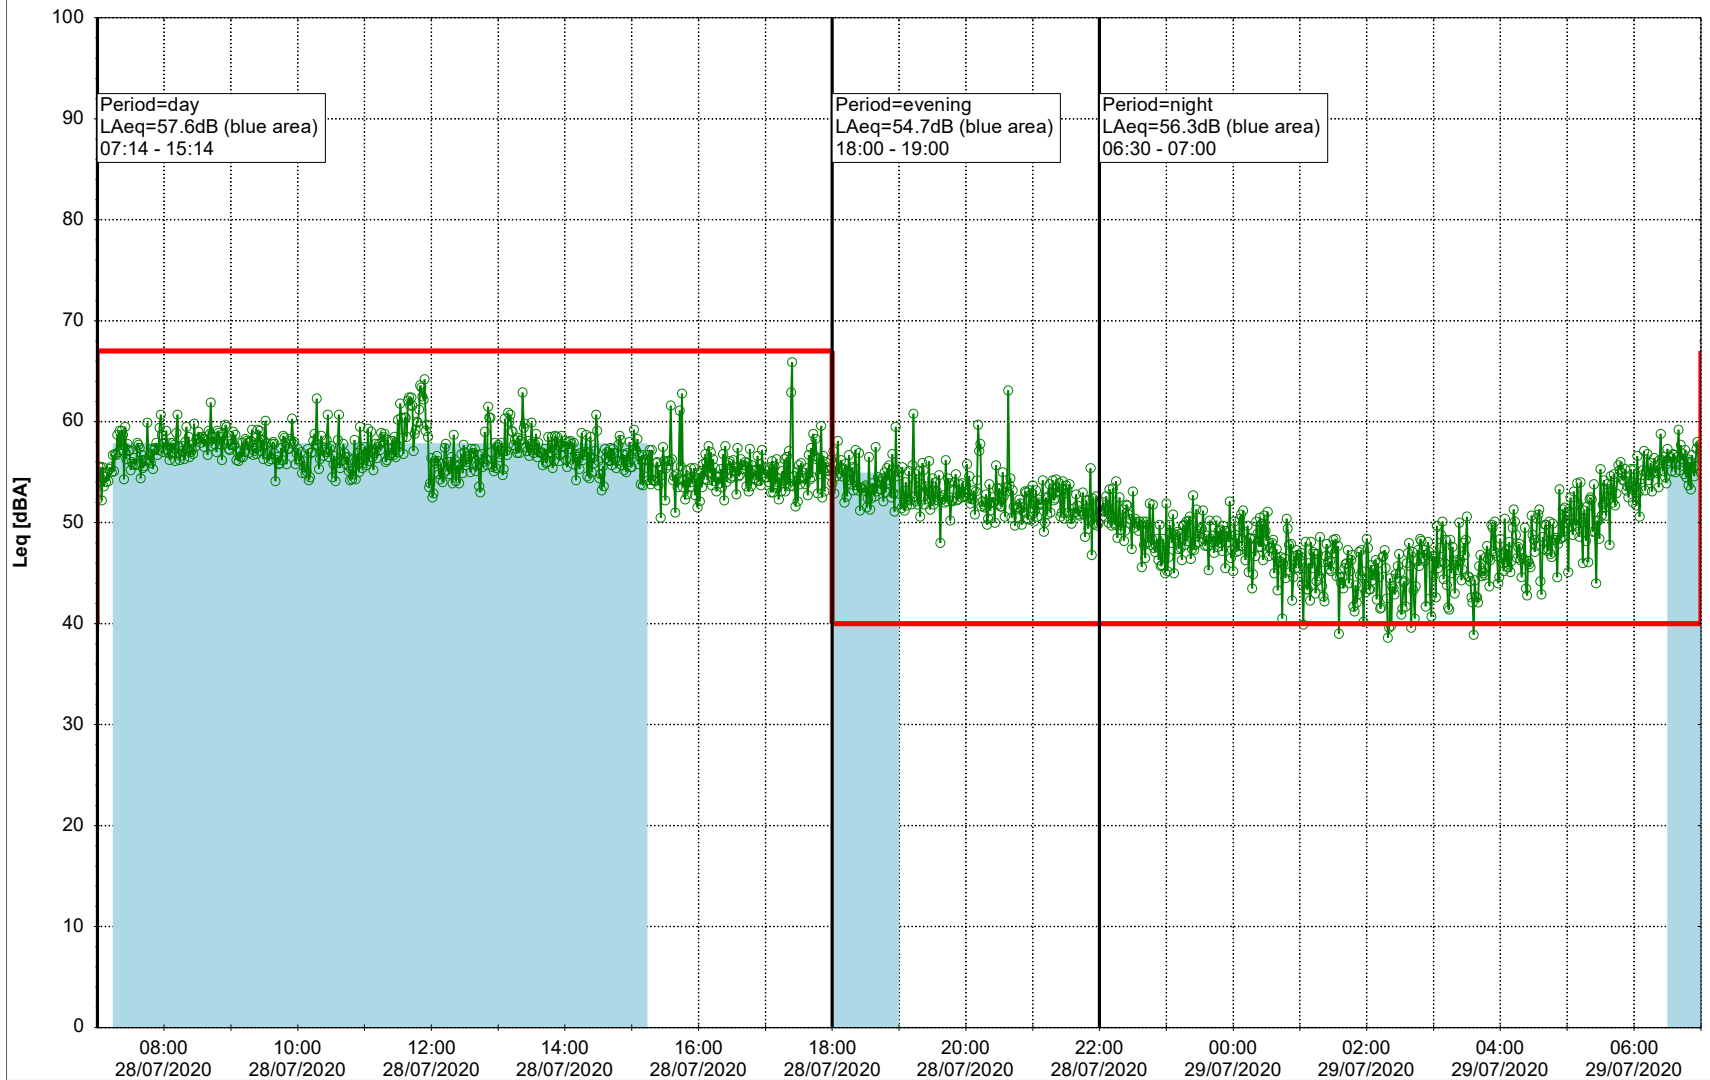

Plan View

Remarks

...

Noise Time Related Diagram

28/07/2020
29/07/2020

SLU_NS01

Project: Kronos Sydhavnen
Construction: Sluseholmen
Location: N-V

Plan View

Remarks

...

Noise Time Related Diagram

29/07/2020
30/07/2020

○○○ SLU_NS01

Project: Kronos Sydhavnen
Construction: Sluseholmen
Location: N-V

Plan View

Remarks

...

Noise Time Related Diagram

30/07/2020
31/07/2020

○○○ SLU_NS01

Project: Kronos Sydhavnen
Construction: Sluseholmen
Location: N-V

Plan View

Remarks

...

Noise Time Related Diagram

31/07/2020
01/08/2020

○○○○ SLU_NS01

Project: Kronos Sydhavnen
Construction: Sluseholmen
Location: N-V

Plan View

Remarks

...

Noise Time Related Diagram